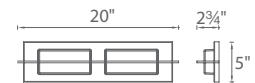

Razor

Raze the standard for fine bath lighting with these cutting edge aesthetics that leave the ordinary behind. Thick walled glass is uniformly lit framed in polished stainless steel. Suited for today's interiors, from traditional to contemporary in bronze and stainless steel.

WS-47520

- ADA compliant, low profile design
- ETL & cETL damp location listed
- CEC Title 24 Compliant
- Full range dimming when used with compatible dimmers*
- No transformer or driver required
- Also available as flush mount for ceiling or walls. See page 261
- 80,000 hour rated life
- Color Temp: 3000K
- CRI: 90

Model	Length	Wattage	Voltage	LED Lumens	Delivered Lumens	Finish
WS-47511	11"	1 light 10W	120V	679	385	BZ Bronze SS Stainless Steel
WS-47520	20"	2 lights 19.5W		1287	690	
WS-47528	28"	3 lights 29.5W		1978	1090	
WS-47535	36"	4 lights 39.5W		2613	1500	

Example: **WS-47528-SS**