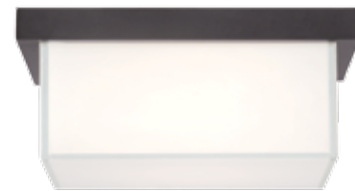

Ledge

A luminous architectural profile and superior construction make this ceiling flush mount or wall sconce appropriate for transitional and contemporary interiors or exteriors. Mitered silk-screened glass encases a maximum number of LEDs engineered for optimal illumination. Allows for cohesive specifications across residential and commercial interior and exterior applications.

Also available as a wall luminaire in various lengths. See pages 33, 35 and 117.

Bronze

- ETL & cETL wet location listed, IP65 rated
- CEC Title 24 Compliant
- Listed for use in closets
- Full range dimming when used with compatible dimmers*
- No transformer or driver required
- 277V option available *special order*
- 50,000 hour rated life
- Color Temp: 3000K 2700K / 3500K available *special order*
- CRI: 90

Model	Width	Wattage	Voltage	LED Lumens	Delivered Lumens	Finish
FM-1410	8"	17W	120V	1104	750	AL <i>Brushed Aluminum</i>
FM-1414	14"	38W		2772	1475	BK <i>Black</i> BZ <i>Bronze</i> GH <i>Graphite</i>

Example: **FM-1414-AL**

For 277V special order, add an "F" before the finish: **FM-1410F-GH**

For 2700K add "-27"; 3500K add "-35" before the finish: **FM-1414-35-BK**