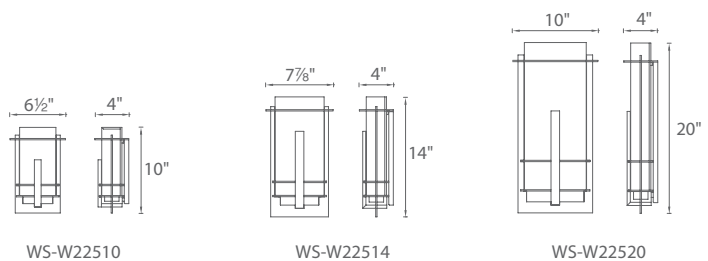

Model	Height	Wattage	Voltage	LED Lumens	Delivered Lumens	Finish
WS-W22510	10"	10W		616	330	BZ Bronze 
WS-W22514	14"	15.5W	120V	918	465	
WS-W22520	20"	26.5W		1620	840	

Example: **WS-W22520-BZ**

Berkeley

Arts and crafts styling with a refreshing twist. The enduring look of forged iron over mouth blown etched opal glass. A handsome addition to any setting.