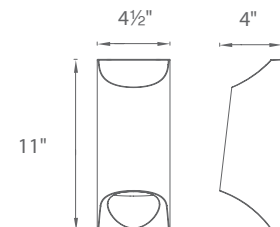

Mega

A purposeful asymmetrical wall mounted downlight design brightly illuminates walkways and provides security with an attractive simple architectural form.

- Luminaire may be rotated 180° when mounting
- ADA compliant for, low profile design
- ETL & cETL wet location listed, IP65 rated
- Dark Sky friendly
- Aluminum construction
- Full range dimming when used with compatible dimmers*
- Driver located in inside fixture
- Universal driver (120V-220V-277V)
- 60,000 hour rated life
- Color Temp: 3000K
- CRI: 90

Model	Height	Wattage	Voltage	LED Lumens	Delivered Lumens	Finish
WS-W70612	11"	25W	120V-220V-277V	845	610	BZ Bronze GH Graphite

Example: **WS-W70612-BZ**