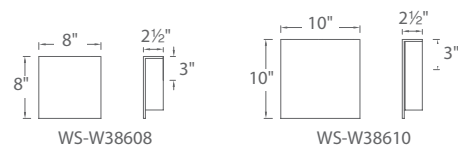

- Dark Sky friendly
- ADA compliant, low profile design
- ETL & cETL, wet location listed, IP65 rated
- CEC Title 24 Compliant
- Aluminum construction
- Full range dimming when used with compatible dimmers*
- No transformer or driver required
- 277V option available *special order*
- 50,000 hour rated life
- Color Temp: 3000K
- CRI: 90