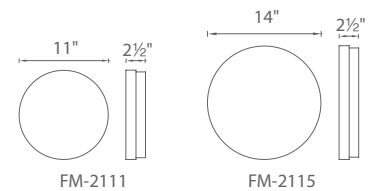

Example: **FM-2111-30-TT**

For 277V special order, add an "F" before the color temperature: **FM-2111F-30-TT

For 2700K add "-27"; 3500K add "-35" before the finish: **FM-2115-27-TT**