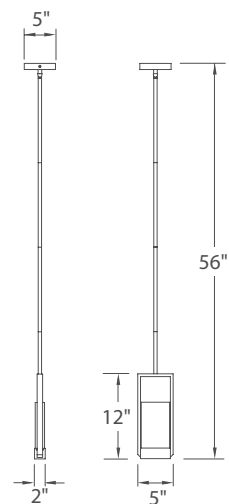

Model	Width	Watt	Voltage	LED Lumens	Delivered Lumens	Finish
PD-52512	5"	11W	120V	830	535	CH Chrome

Example: **PD-52512-CH**