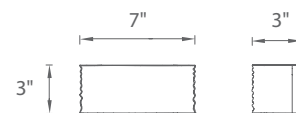

- Up & down light
- ADA compliant, low profile design
- ETL & cETL damp location listed
- CEC Title 24 Compliant
- Listed for use in closets
- Full range dimming when used with compatible dimmers*
- No transformer or driver required
- Conversion plate for 4" J box included
- Replaceable LED module
- 50,000 hour rated life
- Color Temp: 3000K
- CRI: 90

Model	Length	Wattage	Voltage	LED Lumens	Delivered Lumens	Finish
WS-83607	7"	18.5W	120V	1600	987	PN Polished Nickel