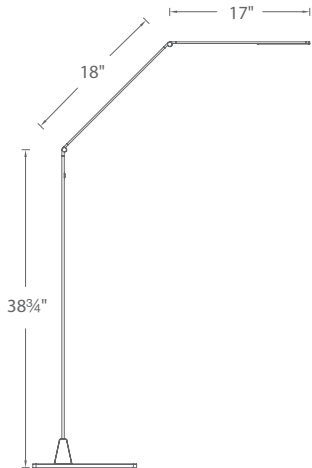

Flat

This minimalist, modern floor lamp flips up with an LED module utilizing an adjustable arm while staying true to its style. Great for small spaces, this lamp folds up for storage. The compact, high-tech luminaire operates optimally on floors in fine homes and boutique hotels. Fully dimmable, with a fingertip touch dimmer conveniently located for ease and convenience.

- CEC Title 20 Compliant
- ETL & cETL damp location listed
- Fingertip touch dimming
- Driver located at the plug
- 80,000 hour rated life
- Color Temp: 3000K
- CRI: 85