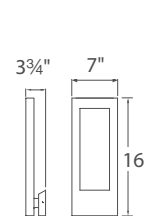

Twilight

Waning light of day. Indirect LED illumination gives the illusion of twilight. Glare free illumination with ambient and down lighting for safety, security and architectural accent.

- ADA compliant, low profile design
- ETL & cETL wet location listed, IP65 rated
- Full range dimming when used with compatible dimmers*
- Replaceable LED module
- No transformer or driver required
- 50,000 hour rated life
- Color Temp: 3000K
- CRI: 90

WS-W5516

Model	Height	Width	Wattage	Voltage	LED Lumens	Delivered Lumens	Finish
WS-W5516	16"	7"	25W	120V	1060	625	BZ Bronze
WS-W5521	21"	9"	28W		1241	770	GH Graphite

Example: **WS-W5516-BZ**