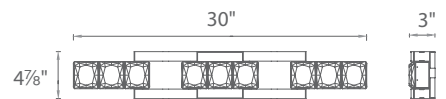

Sofia

Elegant as a classic tennis bracelet. Solid hand cut faceted crystals like oversized cushion-cut diamonds in a beautiful and shiny polished setting add a resplendent fashion statement with a touch of the grace of yesteryear to beautify any room. A vision of Hollywood, redefined.

WS-13630

- Clear hand cut crystal
- Luminaire may be rotated 90° when mounting
- ADA compliant, low profile design
- ETL & cETL damp location listed
- CEC Title 24 Compliant
- Full range dimming when used with compatible dimmers*
- No transformer or driver required
- Replaceable LED module
- 50,000 hour rated life
- Color Temp: 3500K
- CRI: 90

Model	Length	Wattage	Voltage	LED Lumens	Delivered Lumens	Finish
WS-13619	19"	18W		1600	955	PN <i>Polished Nickel</i>
WS-13630	30"	28W	120V	2400	1422	
WS-13641	41"	37W		3200	2028	

Example: **WS-13619-PN**