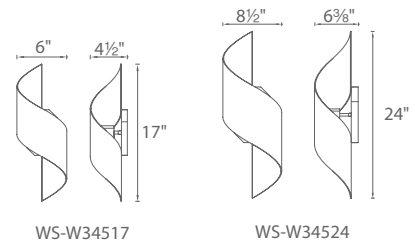

WS-W34517

WS-W34524

Model	Height	Wattage	Voltage	LED Lumens	Delivered Lumens	Finish
WS-W34517	17"	8W	120V	221	140	BZ Bronze
WS-W34524	24"			233	150	GH Graphite

Example: **WS-W34524-GH**