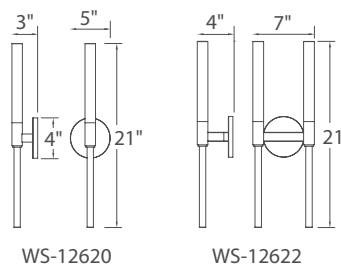

Model	# of Lights	Watt	Volt	LED Lumens	Delivered Lumens	Finish
WS-12620	1-light	6W	120V	475	295	PN Polished Nickel
WS-12622	2-lights	10W	120V	950	435	

Example: **WS-12622-PN**

For 277V special order, add an "F" before the finish: **WS-12620F-PN**