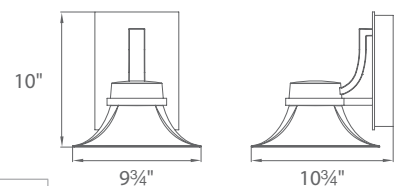

WS-W62610

Model	Height	Wattage	Voltage	LED Lumens	Delivered Lumens	Finish
WS-W62608	8"	8W	120V-220V-277V	425	210	BZ Bronze
WS-W62610	10"	8W	120V-220V-277V	425	210	GH Graphite

Example: **WS-W62608-BZ**