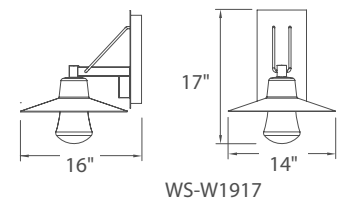

- ETL & cETL wet location listed, IP65 rated
- WS-W1917 is CEC Title 24 Compliant
- Dark sky friendly
- Twist lock glass for minimal hardware
- Aluminum construction with a thick, mouth blown clear glass element
- Integral transformer in canopy
- Full range dimming when used with compatible dimmers*
- Replaceable LED module
- WS-W1917 features universal driver (120V-220V-277V)
- 277V option available for WS-W1911 & WS-W1915 special order
- 70,000 hour rated life
- Color Temp: 3000K
- CRI: 90

Model	Height	Wattage	Voltage	LED Lumens	Delivered Lumens	Finish
WS-W1911**	11"		120V	860	590	AL Brushed Aluminum
WS-W1915**	15"	11W	120V	860	625	BZ Bronze
WS-W1917	17"		120V-220V-277V	1050	865	

Example: **WS-W1911-AL**

For 277 special order (WS-W1911 & WS-W1915), add an "F" before the finish: **WS-W1915F-AL