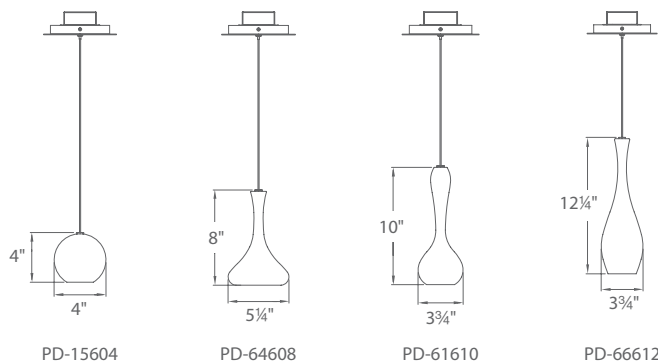

Model	Wattage	LED Lumens	Delivered Lumens	Finish
PD-15604	11W	640	485	PN Polished Nickel
PD-64608		690	580	
PD-61610		670	495	
PD-66612		665	490	

Example: **PD-15604-PN**