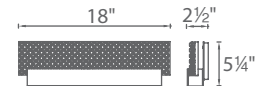

Quantum

Opulent jewelry quality crystals artfully illuminated with multipoint source LED technology for a spectacle of shimmering sparkle. Elegant design combining exquisite optic hand cut crystals with powerful LED illumination with beautiful color rendition. Ideal as a vanity luminaire for fine baths or as an elegant wall sconce in luxury hotels and fine homes. Available in four sizes.

WS-41518

- ADA compliant, low profile design
- ETL & cETL damp location listed
- Full range dimming when used with compatible dimmers
- No transformer or driver required
- 50,000 hour rated life
- Color Temp: 3000K
- CRI: 90

Model	Length	Wattage	Voltage	LED Lumens	Delivered Lumens	Finish
WS-41512	12"	22.5W	120V	1278	740	PN Polished Nickel
WS-41518	18"	37.5W		2117	1260	
WS-41528	28"	56.5W		3498	2025	
WS-41536	36"	78.5W		4439	2790	

Example: **WS-41528-PN**