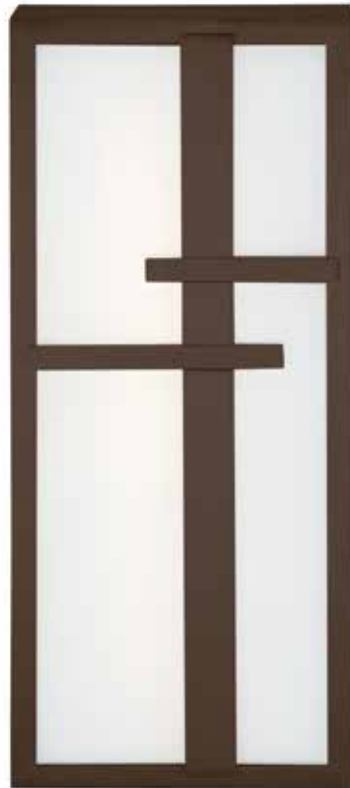

Example: **WS-W1420-AL**

For 277V special order, add an "F" before the finish: **WS-W1420F-AL**

For 2700K add "-27"; 3500K add "-35" before the finish: **WS-W1420-35-AL**

Intersect

Intersecting lines and framed glass backlit with optimal LED illumination. Adapts to be mounted both horizontally and vertically in either orientation. A clean design appropriate for both commercial and residential environments as an interior or exterior wall mount fixture.