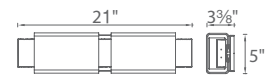

Aegean

Emulating the calming effect of moving water. Elegant mouth blown white opal glass with cast metal framework. Mounts vertically or horizontally without transformer or driver as an elegant luminaire for a vanity or as an ADA sconce in a foyer or hallway. Four sizes available.

WS-45522

- ADA compliant, low profile design
- CEC Title 24 Compliant
- ETL & cETL damp location listed
- Full range dimming when used with compatible dimmers*
- No transformer or driver required
- 80,000 hour rated life
- Color Temp: 3000K
- CRI: 90

Model	Length	Wattage	Voltage	LED Lumens	Delivered Lumens	Finish
WS-45512	12" 1 light	9.5W	120V	691	505	PN Polished Nickel
WS-45522	21" 2 lights	19W		1369	1040	
WS-45531	31" 3 lights	28.5W		2017	1535	
WS-45541	41" 4 lights	39W		2840	2050	

Example: **WS-45531-PN**