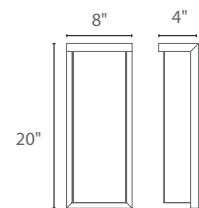

WS-W1408

WS-W1414

WS-W1420