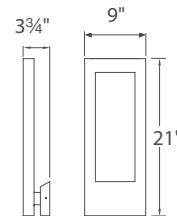

WS-W5521

Model	Height	Width	Wattage	Voltage	LED Lumens	Delivered Lumens	Finish
WS-W5516	16"	7"	25W	120V	1060	625	BZ Bronze
WS-W5521	21"	9"	28W		1241	770	GH Graphite

Example: **WS-W5516-BZ**