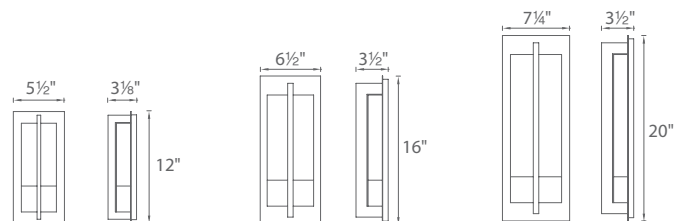

WS-W35516

WS-W35520

- ADA compliant, low profile design
- ETL & cETL wet location listed, IP65 rated
- Stainless steel or bronze aluminum
- Full range dimming when used with compatible dimmers*
- No transformer or driver required
- 50,000 hour rated life
- Color Temp: 3000K
- CRI: 85

WS-W35512