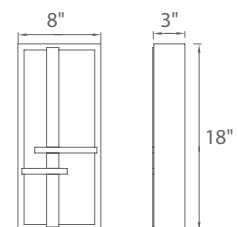

- Mount vertically or horizontally
- CEC Title 24 Compliant
- ADA compliant, low profile design
- ETL & cETL wet location listed, IP65 rated
- Aluminum construction screened white glass
- Full range dimming when used with compatible dimmers*
- No transformer or driver required
- 277V option available *special order*
- 50,000 hour rated life
- Color Temp: 3000K 2700K / 3500K available *special order*
- CRI: 90

Model	Height	Wattage	Voltage	LED Lumens	Delivered Lumens	Finish
WS-W75618	18"	19W	120V	1609	443	AL <i>Brushed Aluminum</i> BZ <i>Bronze</i>