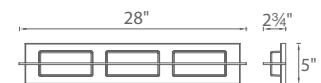

Razor

Raze the standard for fine bath lighting with these cutting edge aesthetics that leave the ordinary behind. Thick walled glass is uniformly lit framed in polished stainless steel. Suited for today's interiors, from traditional to contemporary in bronze and stainless steel.

WS-47528

- ADA compliant, low profile design
- ETL & cETL damp location listed
- CEC Title 24 Compliant
- Full range dimming when used with compatible dimmers*
- No transformer or driver required
- Also available as flush mount for ceiling or walls. See page 261
- 80,000 hour rated life
- Color Temp: 3000K
- CRI: 90

Model	Length	Wattage	Voltage	LED Lumens	Delivered Lumens	Finish
WS-47511	11"	1 light 10W	120V	679	385	BZ Bronze SS Stainless Steel
WS-47520	20"	2 lights 19.5W		1287	690	
WS-47528	28"	3 lights 29.5W		1978	1090	
WS-47535	36"	4 lights 39.5W		2613	1500	

Example: **WS-47528-SS**