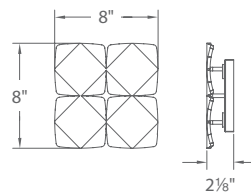

Example: **WS-98608-SN**