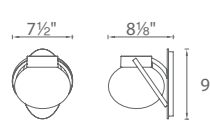

Boule

Bring a timeless style element into your home. Sculptural clear hammered optic glass provides a brilliant glow and creates an exquisite textural display emulating the movement of water from within. An extraordinary design ideal for accenting doorways or foyers.

- ETL & cETL wet location listed, IP65 rated
- CEC Title 24 Compliant
- Mouth blown hammered clear glass with aluminum construction
- Full range dimming when used with compatible dimmers*
- No transformer or driver required
- 80,000 hour rated life
- Color Temp: 3000K
- CRI: 90

WS-W31509

Model	Height	Wattage	Voltage	LED Lumens	Delivered Lumens	Finish
WS-W31509	9"	10W	120V	626	585	ORB Oil Rubbed Bronze
WS-W31511	11"			626	620	GH Graphite

Example: **WS-W31509-ORB**