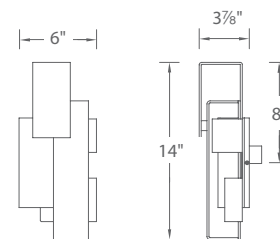

- Mount vertically or horizontally
- ADA compliant, low profile design
- ETL & cETL damp location listed
- CEC Title 24 Compliant
- Full range dimming when used with compatible dimmers*
- Driver located in outlet box
- Universal driver (120V-220V-277V)
- 85,000 hour rated life
- Color Temp: 3000K
- CRI: 90

Model	Height	Wattage	Voltage	LED Lumens	Delivered Lumens	Finish
WS-95614	14"	11W	120V-220V-277V	790	130	TT Titanium WT White