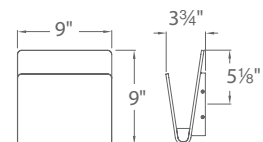

Example: **WS-96609-WT**

For 2700K add "-27"; 3500K add "-35" before the finish: **WS-96609-27-WT**