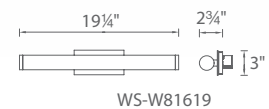

Model	Length	Wattage	Voltage	LED Lumens	Delivered Lumens	Finish
WS-W81619	19"	15W		1500	1010	AL Brushed Aluminum
WS-W81625	25"	20W	120V-220V-277V	1725	1375	
WS-W81637	37"	30W		2560	2130	

Example: **WS-W81619-AL**