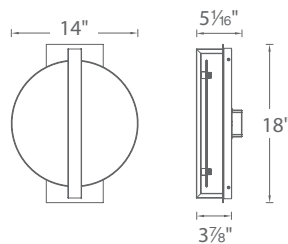

- Mount vertically or horizontally
- ADA compliant, low profile design
- CEC Title 24 Compliant
- Ceramic glazed super white borosilicate glass shade
- ETL & cETL damp location listed
- Full range dimming when used with compatible dimmers*
- Driver located in outlet box
- Universal driver (120V-220V-277V)
- 55,000 hour rated life
- Color Temp: 3500K / 2700K / 3000K available special order
- CRI: 90

Model	Height	Wattage	Voltage	LED Lumens	Delivered Lumens	Finish
WS-29621	18"	30W	120V-220V-277V	2508	743	SN <i>Satin Nickel</i>