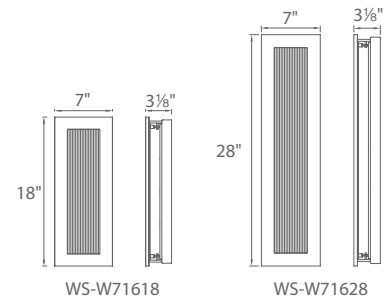

Example: **WS-W71618-BZ**

For 277V special order, add an "F" before the finish: **WS-W71618F-BZ**