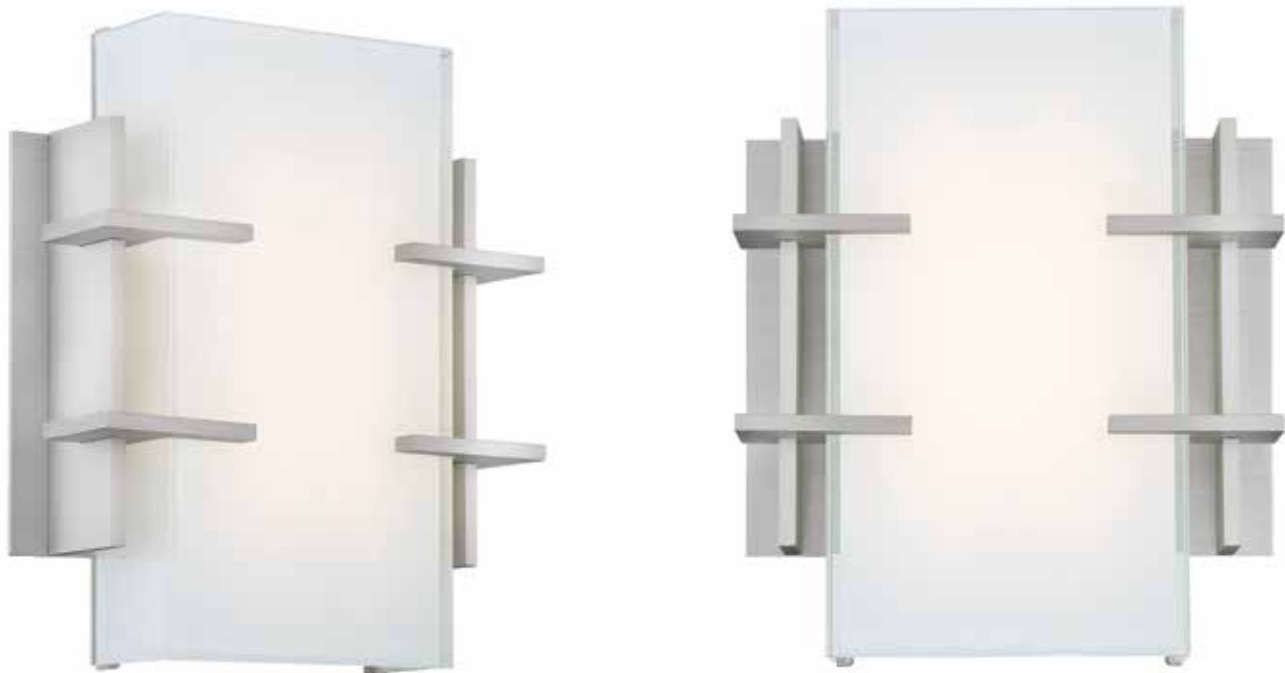

Osso

Watch out for the sharpness of this design as cutting edge technology meets precisely sliced metal and glass. A ribbed brushed aluminum bracket symmetrically embraces a mitered block of glass.

- Mount vertically or horizontally
- ADA compliant, low profile design
- ETL & cETL damp location listed
- CEC Title 24 Compliant
- Ceramic glazed super white mitered glass
- Full range dimming when used with compatible dimmers*
- Driver located in outlet box
- Universal driver (120V-220V-277V)
- 55,000 hour rated life
- Color Temp: 3000K 2700K / 3500K available special order
- CRI: 90

Model	Height	Wattage	Voltage	LED Lumens	Delivered Lumens	Finish
WS-78609	9"	10W	120V-220V-277V	810	500	AL <i>Brushed Aluminum</i>

Example: **WS-78609-AL**

For 2700K add "-27"; 3500K add "-35" before the finish: **WS-78609-27-AL**