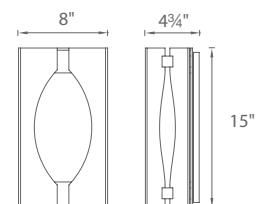

Example: **WS-W27515-BZ**