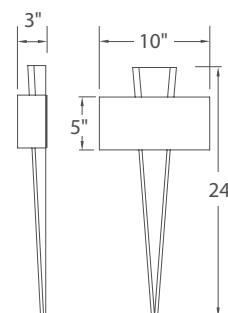

Example: **WS-11310-GL**

For 277V special order, add an "F" before the finish: **WS-11310F-GL**