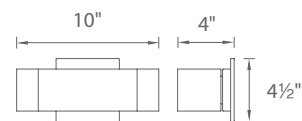

- ADA compliant, low profile design
- ETL & cETL damp location listed
- CEC Title 24 Compliant
- Up & down light
- Full range dimming when used with compatible dimmers*
- Conversion plate for 4" J box included
- Driver located in outlet box
- Universal driver (120V-220V-277V)
- 85,000 hour rated life
- Color Temp: 3000K 2700K / 3500K available special order
- CRI: 90

Model	Length	Wattage	Voltage	LED Lumens	Delivered Lumens	Finish
WS-39610	10"	16W	120V-220V-277V	1159	773	BN <i>Brushed Nickel</i>