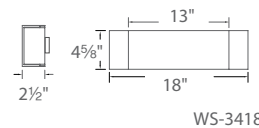

Model	Length	Watt	Voltage	LED Lumens	Delivered Lumens	Finish
WS-3418	18"	15.5W		1199	655	CH Chrome
WS-3428	28"	36.5W	120V	1982	916	
WS-3436	36"	40W		2171	1361	

Example: **WS-3428-CH**

For 277V special order, add an "F" before the finish: **WS-3428F-CH**