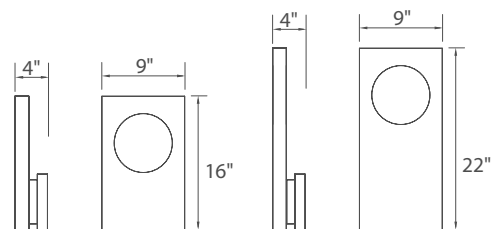

WS-W5116

WS-W5122

Model	Height	Wattage	Voltage	LED Lumens	Delivered Lumens	Finish
WS-W5116	16"	20W	120V	1660	350	BK Black
WS-W5122	22"					GH Graphite
						WT White

Example: **WS-W5116-BK**