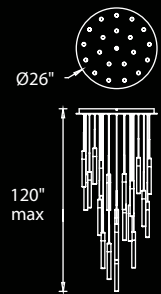

PD-35621

Model	# of lights	Wattage	Voltage	LED Lumens	Delivered Lumens	Finish
PD-35615	15 lights	79.5W	120V-220V-277V	3366	3097	PN Polished Nickel
PD-35621	21 lights	110W		4713	4336	

Example: **PD-35615-PN**