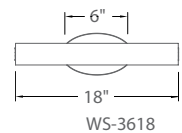

Model	Height	Watt	Voltage	LED Lumens	Delivered Lumens	Finish
WS-3611	11"	9W	120V	1235	630	BN Brushed Nickel CH Chrome

Example: **WS-3611-BN**

For 277V special order, add an "F" before the finish: **WS-3611F-BN**

For 2700K add "-27"; 3500K add "-35" before the finish: **WS-3611-27-BN**

Model	Length	Watt	Voltage	LED Lumens	Delivered Lumens	Finish
WS-3618	18"	30.5W		2030	1445	BN Brushed Nickel CH Chrome
WS-3624	24"	37.5W	120V	2720	1930	
WS-3632	32"	50W		3725	2905	

Example: **WS-3624-BN**

For 277V special order, add an "F" before the finish: **WS-3632F-BN**

For 2700K add "-27"; 3500K add "-35" before the finish: **WS-3632-35-CH**