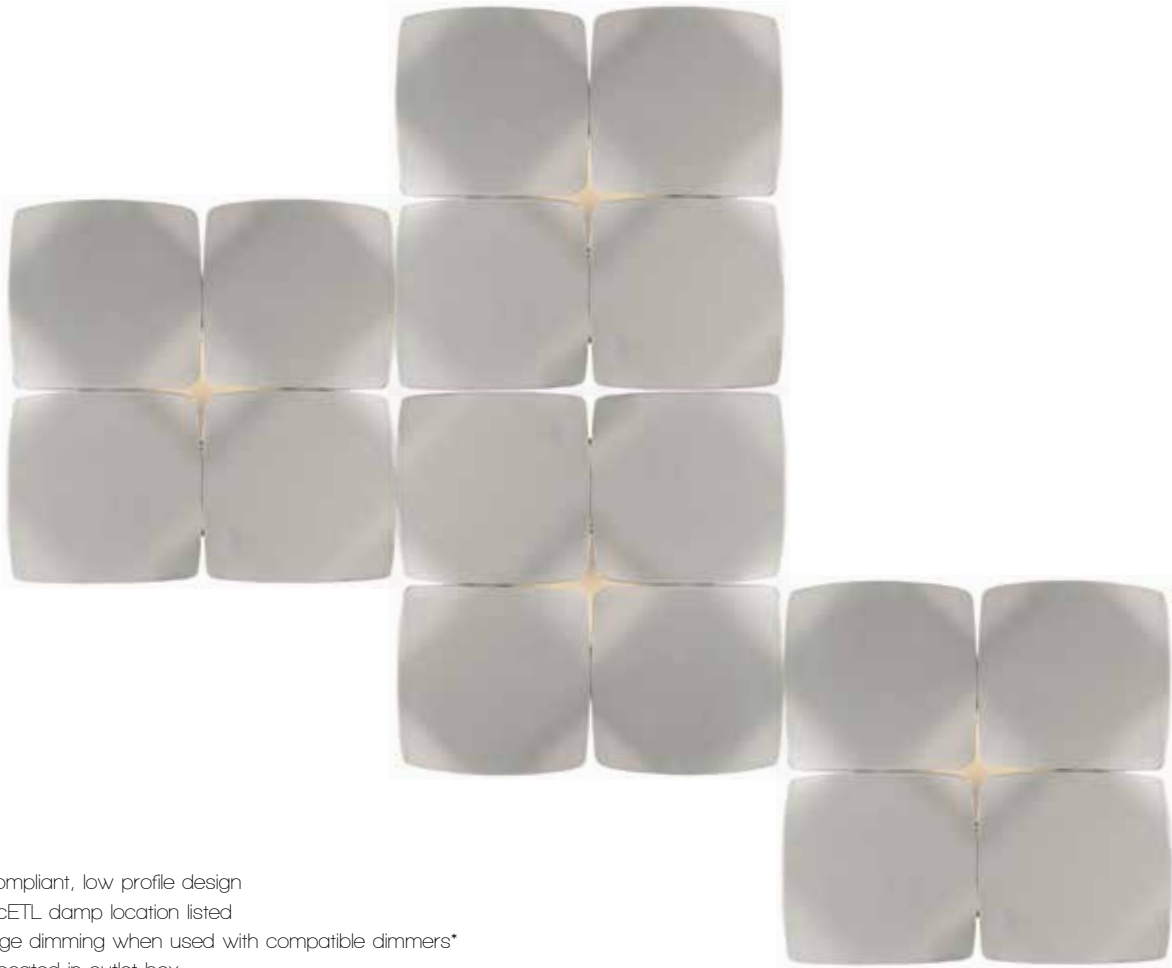

Example: **WS-30612-GL**

Blaze

p.72

Quatrain

Four contoured square elements are aligned for a unique design that is modular both for use as individual sconces and interconnected in multiples for a dramatic pixilated effect in a custom configuration.