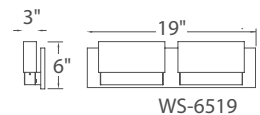

Model	Length	Watt	Voltage	LED Lumens	Delivered Lumens	Finish
WS-6509	9"	14W	120V	1230	525	CH Chrome
WS-6519	19"	29W		2465	1100	
WS-6528	28"	44W		3695	1820	
WS-6537	37"	58W		4925	2285	

Example: **WS-6509-CH**