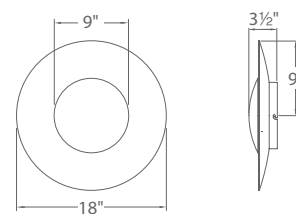

Blaze

A radiating spectacle of warm indirect illumination from hand applied gold leaf. Offered in three proportional sizes to design in multiples on walls or ceilings.

WS-30618

- Place on wall as sconce or flush mounts to ceiling
- ADA compliant, low profile design available in 12" and 18" sizes
- CEC Title 24 Compliant
- ETL & cETL damp location listed
- Full range dimming when used with compatible dimmers*
- Driver located in outlet box
- Universal driver (120V-220V-277V)
- 50,000 hour rated life
- Color Temp: 3000K
- CRI: 90

Model	Diameter	Wattage	Voltage	LED Lumens	Delivered Lumens	Finish
WS-30612	12"	10.5W		787	250	GL Gold Leaf/Gold Plated SL Silver Leaf/Polished Nickel
WS-30618	18"	25W	120V-220V-277V	1979	605	
WS-30624	24"	31W		2392	700	

Example: **WS-30612-GL**