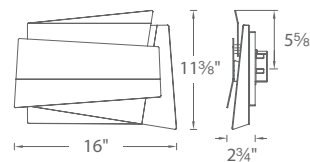

Example: **WS-28616-TT**

For 2700K add "-27"; 3500K add "-35" before the finish: **WS-28616-35-TT**