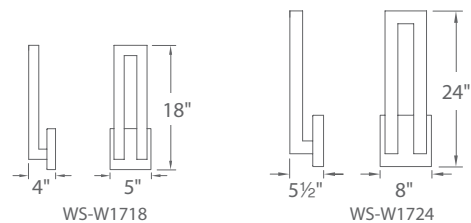

Model	Height	Watt	Voltage	LED Lumens	Delivered Lumens	Finish
WS-W1718	18"	22W	120V	1876	790	BK Black
WS-W1724	24"	33W		1546	1443	BZ Bronze
						GH Graphite
						WT White

Example: **WS-W1718-GH**

For 277V special order, add an "F" before the finish: **WS-W1718F-GH**