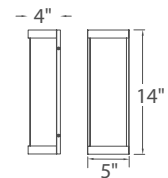

Sheridan

A signature LED design. White ceramic-screened glass and a clear glass overlay create a double-layered, dimensional effect with crisp mitered edges. Uniform illumination from every angle in every size, in a shallow form factor made possible only with cutting edge technology. Use vertically or horizontally to accommodate different layouts for upscale baths, or corridors as a wall sconce.

- Mount vertically or horizontally
- ADA compliant, low profile design
- ETL & cETL damp location listed
- Full range dimming when used with compatible dimmers*
- Replaceable LED module
- No transformer or driver required
- 277V option available *special order*
- 80,000 hour rated life
- Color Temp: 3000K
- CRI: 90

WS-6214

Model	Length	Watt	Voltage	LED Lumens	Delivered Lumens	Finish
WS-6214	14"	19W		1615	790	BN Brushed Nickel
WS-6224	24"	30W	120V	2470	1375	
WS-6236	36"	48W		4030	2155	

Example: **WS-6214-BN**

For 277V special order, add an "F" before the finish: **WS-6214F-BN**