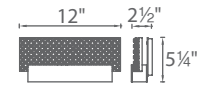

Quantum

Opulent jewelry quality crystals artfully illuminated with multipoint source LED technology for a spectacle of shimmering sparkle. Elegant design combining exquisite optic hand cut crystals with powerful LED illumination with beautiful color rendition. Ideal as a vanity luminaire for fine baths or as an elegant wall sconce in luxury hotels and fine homes. Available in four sizes.

WS-41512