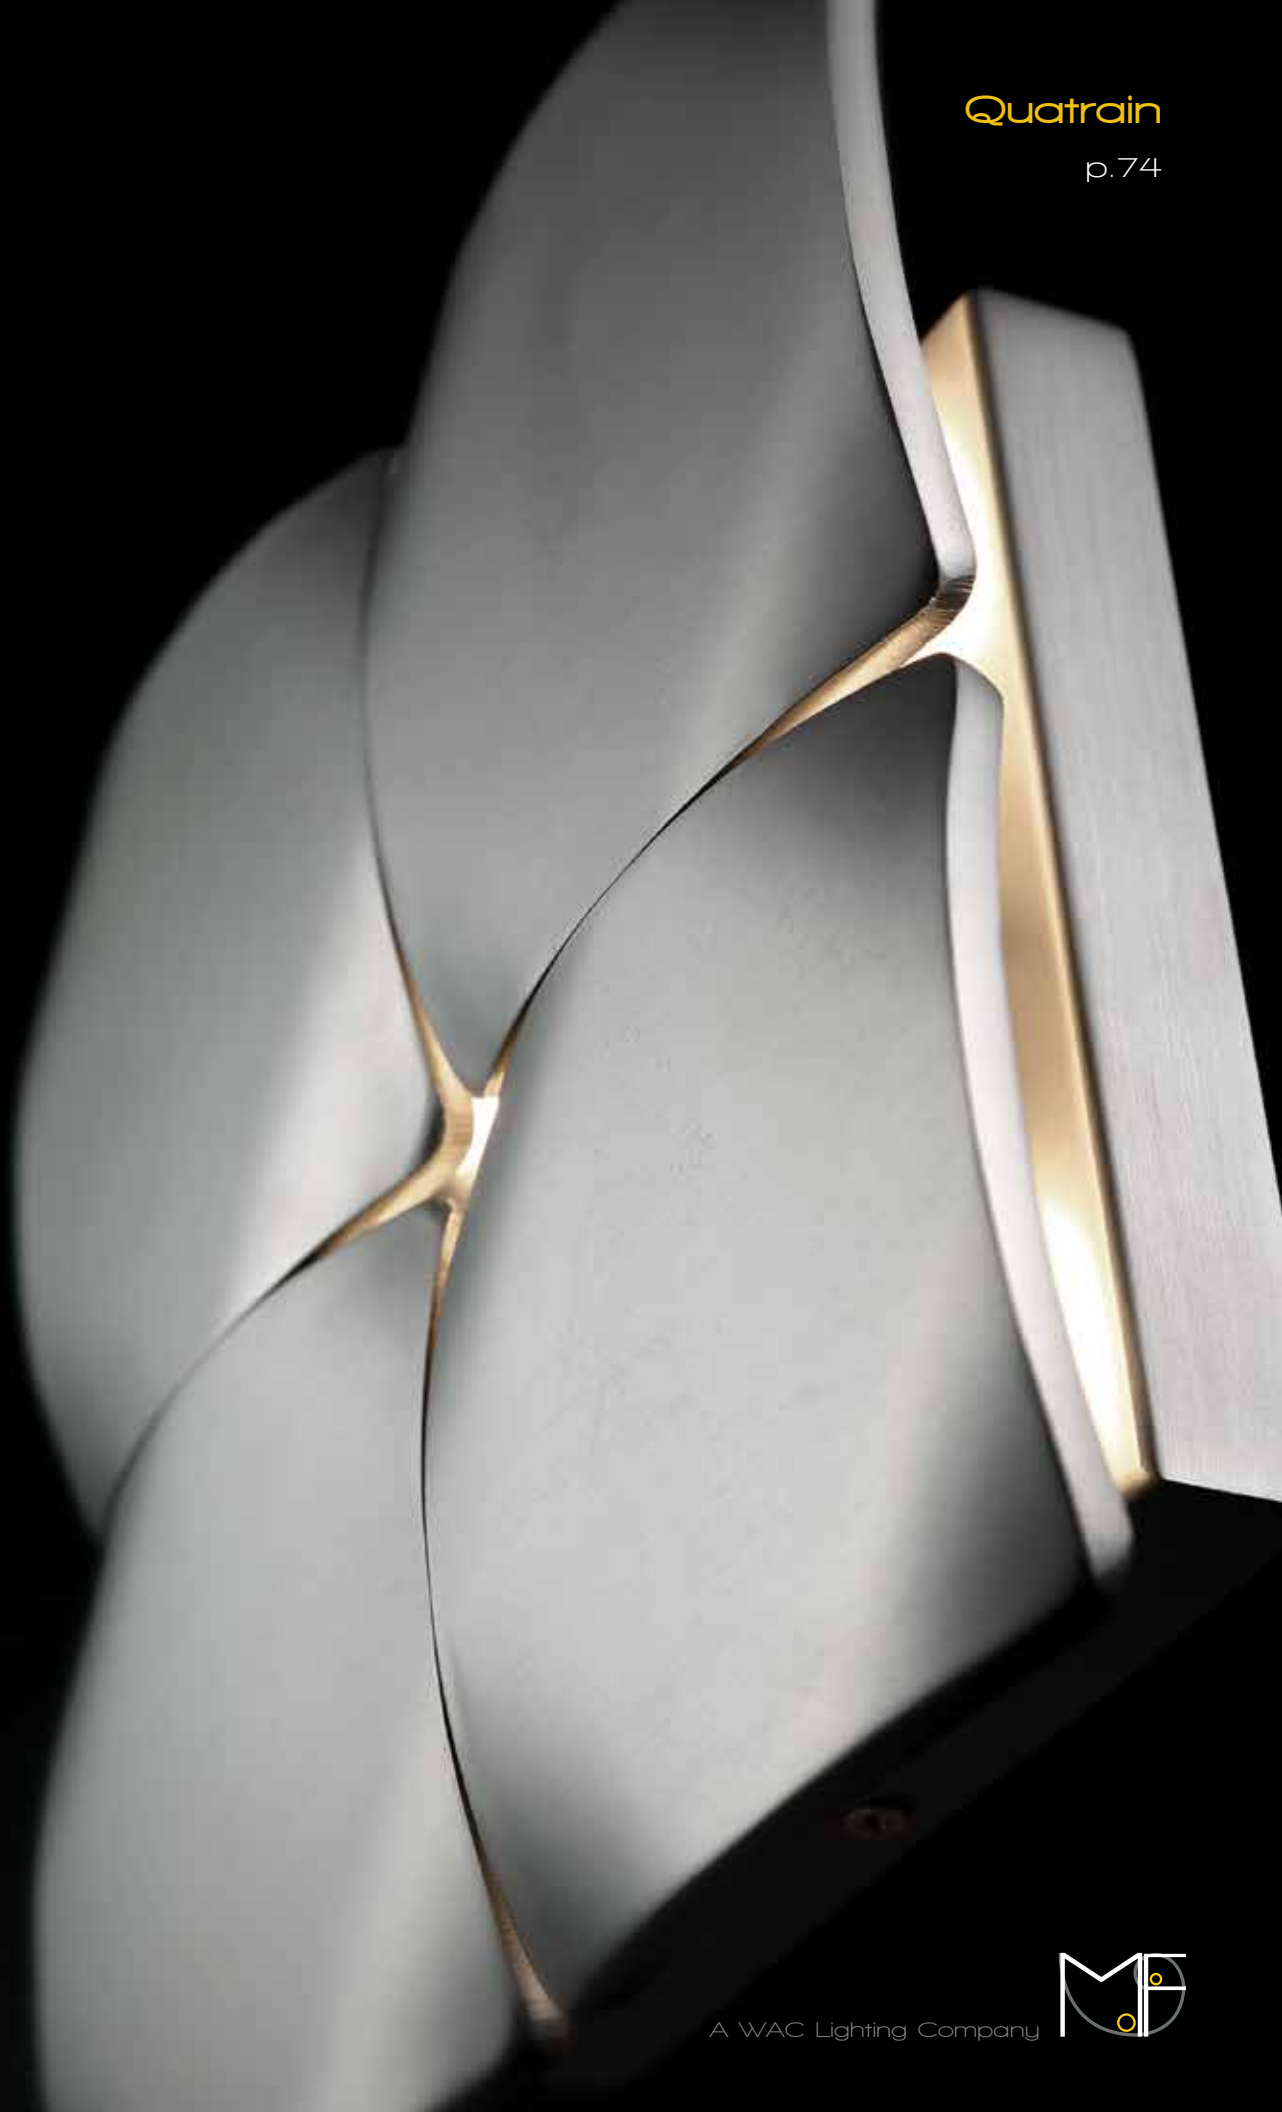

Quatrain

p.74