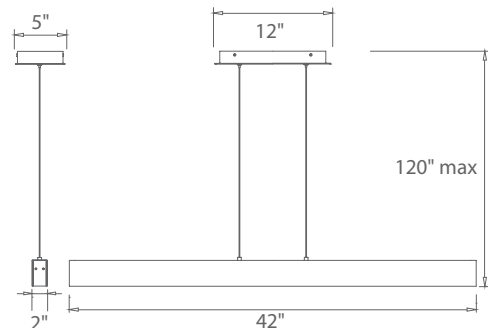

BDSM

Leather-bound luxury and control. Designed with handsome vintage black or white leather and clean styling, this unique linear LED pendant is the perfect complement to an executive office. A thin streamlined profile conceals robust LED down lighting with cutting edge full-range dimming controllability.

- ETL & cETL damp location listed
- Full range dimming when used with compatible dimmers*
- Transformer located in canopy
- Replaceable LED module
- 277V option available *special order*
- 80,000 hour rated life
- Color Temp: 3000K
- CRI: 90

Model	Length	Watt	Voltage	LED Lumens	Delivered Lumens	Finish
PD-51542	42"	49W	120V	3750	1700	BK Black WT White

Example: **PD-51542-WT**

For 277V special order, add an "F" before the finish: **PD-51542F-BK**