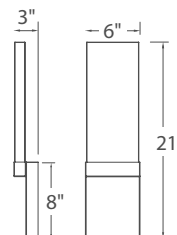

Glacier

The beautiful brilliance of frozen ice and polar caps crystalize into stunning wall sconce luminaires as LEDs evoke a sparkle and shimmer with mesmerizing Piastra glass, hand crafted utilizing techniques discovered in the 13th century.

- CEC Title 24 Compliant
- ETL & cETL damp location listed
- ADA compliant, low profile design
- Full range dimming when used with compatible dimmers*
- Replaceable LED module
- No transformer or driver required
- 277V option available *special order*
- 50,000 hour rated life
- Color Temp: 3000K
- CRI: 90

Model	Height	Watt	Voltage	LED Lumens	Delivered Lumens	Finish
WS-12721	21"	10W	120V	830	175	CH Chrome

Example: **WS-12721-CH**
For 277V special order, add an "F" before the finish: **WS-12721F-CH**