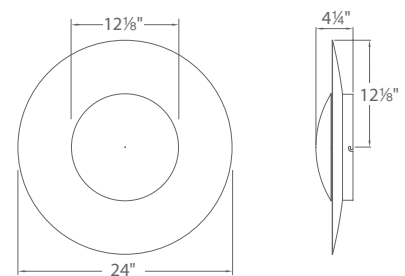

Blaze

A radiating spectacle of warm indirect illumination from hand applied gold leaf. Offered in three proportional sizes to design in multiples on walls or ceilings.

WS-30612

WS-30618

WS-30624

- Flush mounts to ceiling or wall as sconce
- ADA compliant, low profile design in WS-30612, WS-30618
- CEC Title 24 Compliant
- ETL & cETL damp location listed
- Full range dimming when used with compatible dimmers*
- Driver located in outlet box
- Universal driver (120V-220V-277V)
- 50,000 hour rated life
- Color Temp: 3000K
- CRI: 90