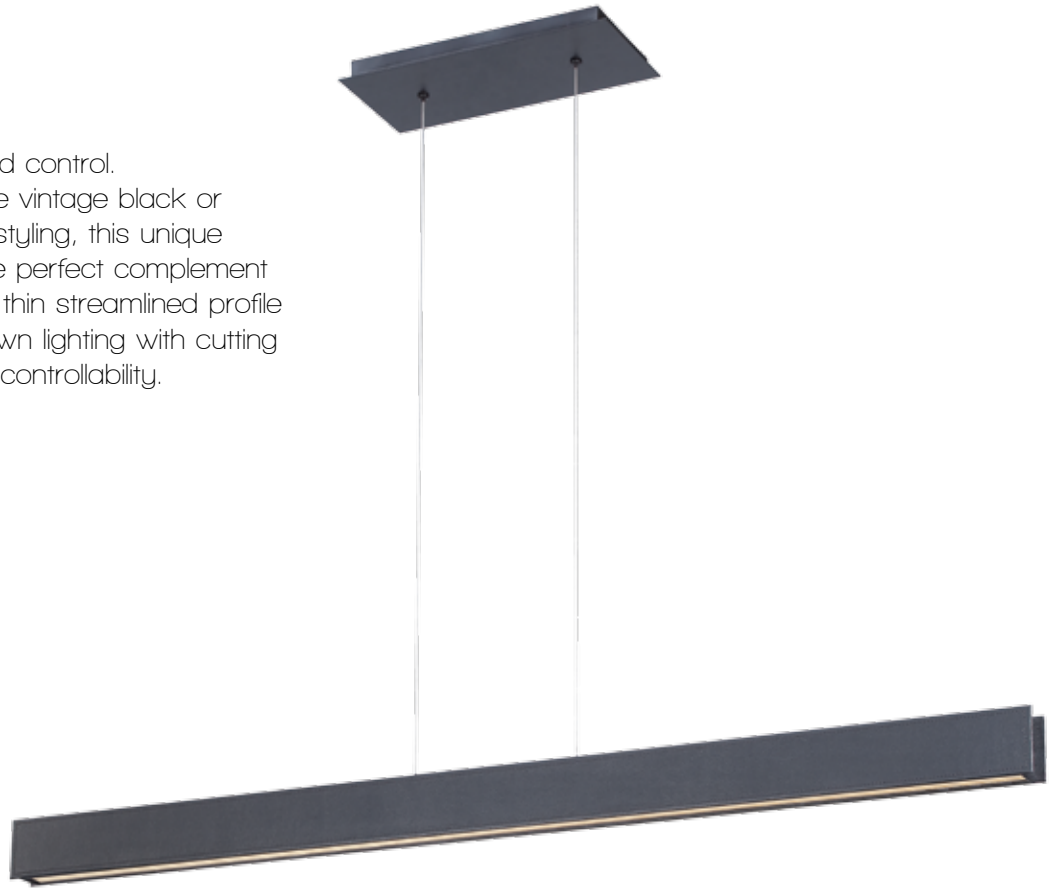

BDSM

Leather-bound luxury and control. Designed with handsome vintage black or white leather and clean styling, this unique linear LED pendant is the perfect complement to an executive office. A thin streamlined profile conceals robust LED down lighting with cutting edge full-range dimming controllability.

Black