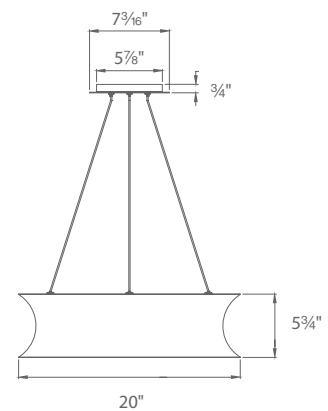

Model	Diameter	Wattage	Voltage	LED Lumens	Delivered Lumens	Finish
PD-34620	20"	41	120V-220V-277V	2400	1192	GL Gold Leaf  SL Silver Leaf 

Example: **PD-34620-GL**

Tango

p.224

Marimba New 24" Size

Percussion perfection. This extraordinary cluster of seven LED luminaires, each delivering generous diffused illumination, transforms into a state-of-the-art chandelier. Custom LED modules provide high quality lumens and dimming control. Hand finished with a stunning dark bronze and gold leaf or white and silver leaf. Now also available as a 24" pendant with overstated proportions for a grand statement.