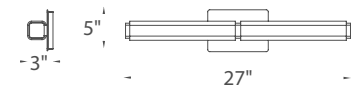

WS-3120

WS-3127