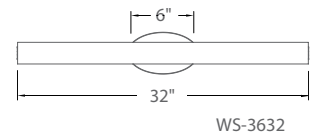

Model	Height	Watt	Voltage	LED Lumens	Delivered Lumens	Finish
WS-3611	11"	9W	120V	1235	630	BN Brushed Nickel CH Chrome

Example: **WS-3611-BN**

For 277V special order, add an "F" before the finish: **WS-3611F-BN**

For 2700K add "-27"; 3500K add "-35" before the finish: **WS-3611-27-BN**

Model	Length	Watt	Voltage	LED Lumens	Delivered Lumens	Finish
WS-3618	18"	30.5W		2030	1445	BN Brushed Nickel CH Chrome
WS-3624	24"	37.5W	120V	2720	1930	
WS-3632	32"	50W		3725	2905	

Example: **WS-3624-BN**

For 277V special order, add an "F" before the finish: **WS-3632F-BN**

For 2700K add "-27"; 3500K add "-35" before the finish: **WS-3632-35-CH**