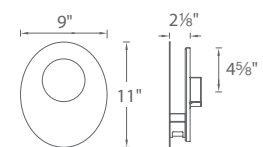

- ADA compliant, low profile design
- CEC Title 24 Compliant
- ETL & cETL damp location listed
- Luminaire may be rotated 180° when mounting
- Up & down light
- Full range dimming when used with compatible dimmers*
- Driver located in outlet box
- Universal driver (120V-220V-277V)
- 85,000 hour rated life
- Color Temp: 3000K
- CRI: 90

Model	Height	Wattage	Voltage	LED Lumens	Delivered Lumens	Finish
WS-22611	11"	11.5W	120V-220V-277V	736	320	SN Satin Nickel/Chrome