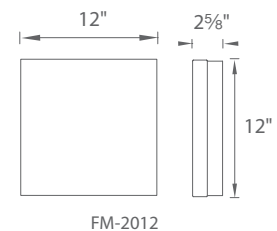

Example: **FM-2012-30-TT**

For 2700K add "-27"; 3500K add "-35" before the finish: **FM-2012-35-TT**