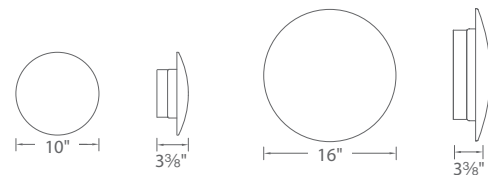

WS-W60610

WS-W60616

Model	Width	Wattage	Voltage	LED Lumens	Delivered Lumens	Finish
WS-W60610	10"	9W	120V	800	240	BZ Bronze
WS-W60616	16"	20W		1890	280	AL Brushed Aluminum

Example: **WS-W60610-BZ**

For 277V special order, add an "F" before the finish: **WS-W60610F-BZ**