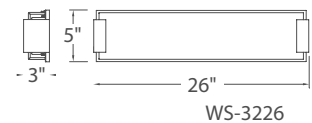

Model	Length	Watt	Voltage	LED Lumens	Delivered Lumens	Finish
WS-3218	18"	38W		2139	720	
WS-3226	26"	50W	120V	3750	960	BN <i>Brushed Nickel</i>
WS-3240	40"	82W		5625	2055	

Example: **WS-3226-BN**

For 277V special order, add an "F" before the finish: **WS-3226F-BN**