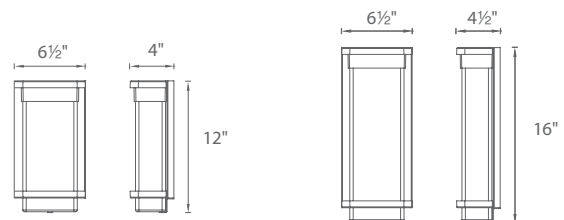

WS-W32512

WS-W32516

Model	Height	Wattage	Voltage	LED Lumens	Delivered Lumens	Finish
WS-W32512	12"	5W	120V	230	205	BZ Bronze
WS-W32516	16"	10.5W	120V	380	365	GH Graphite

Example: **WS-W32516-BZ**