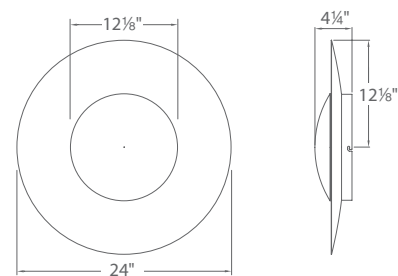

Blaze

A radiating spectacle of warm indirect illumination from hand applied gold leaf. Offered in three proportional sizes to design in multiples on walls or ceilings.

WS-30612

WS-30618

WS-30624

- Place on wall as sconce or flush mounts to ceiling
- ADA compliant, low profile design available in 12" and 18" sizes
- CEC Title 24 Compliant
- ETL & cETL damp location listed
- Full range dimming when used with compatible dimmers*
- Driver located in outlet box
- Universal driver (120V-220V-277V)
- 50,000 hour rated life
- Color Temp: 3000K
- CRI: 90