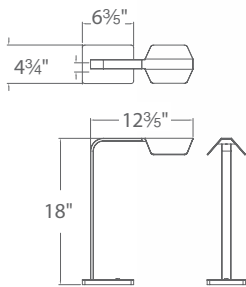

Black

Titanium

Model	Wattage	Voltage	LED Lumens	Delivered Lumens	Finish
FL-1750	12W	120V-220V	485	352	TT <i>Titanium</i> BK <i>Black</i>

Example: **FL-1750-TT**

Suspension

p.274

Dove

A peaceful simple folded form transformed into a lovely modern task light. The adjustable head with high powered LEDs provide functional lighting, and features both fingertip touch dimmer and USB power connector at the base.