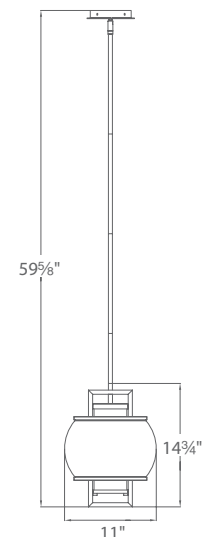

Model	Height	Wattage	Voltage	LED Lumens	Delivered Lumens	Finish
PD-W74615	15"	12W	120V	960	660	BK Black

Example: **PD-W74615-BK**