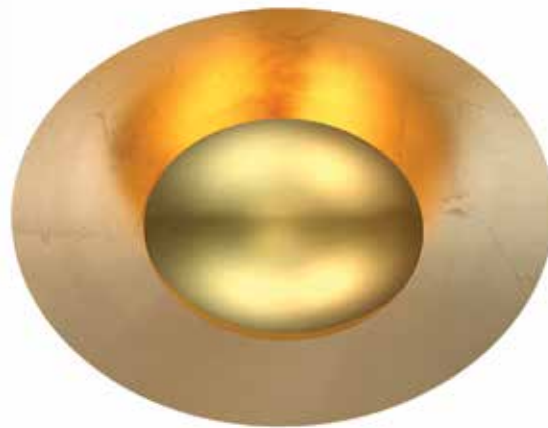

Blaze

A radiating spectacle of warm indirect illumination from hand applied gold leaf. Offered in three proportional sizes to design in multiples on walls or ceilings.

WS-30612

WS-30618

WS-30624

- Flush mounts to ceiling or wall as sconce
- ADA compliant, low profile design in WS-30612, WS-30618
- CEC Title 24 Compliant
- ETL & cETL damp location listed
- Full range dimming when used with compatible dimmers*
- Driver located in outlet box
- Universal driver (120V-220V-277V)
- 50,000 hour rated life
- Color Temp: 3000K
- CRI: 90