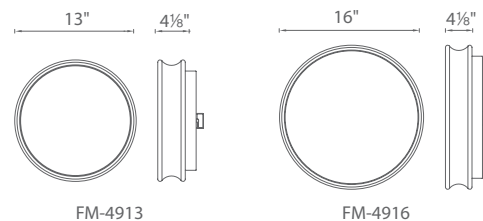

Model	Diameter	Wattage	Voltage	LED		Finish
				Lumens	Delivered Lumens	
FM-4913	13"	26.5W	120V	1400	880	BN Brushed Nickel
FM-4916	16"	31W		1573	1085	

Example: **FM-4916-BN**

For 277V special order, add an "F" before the finish: **FM-4913F-BN**

For 2700K add "-27"; 3500K add "-35" before the finish: **FM-4916-27-BN**