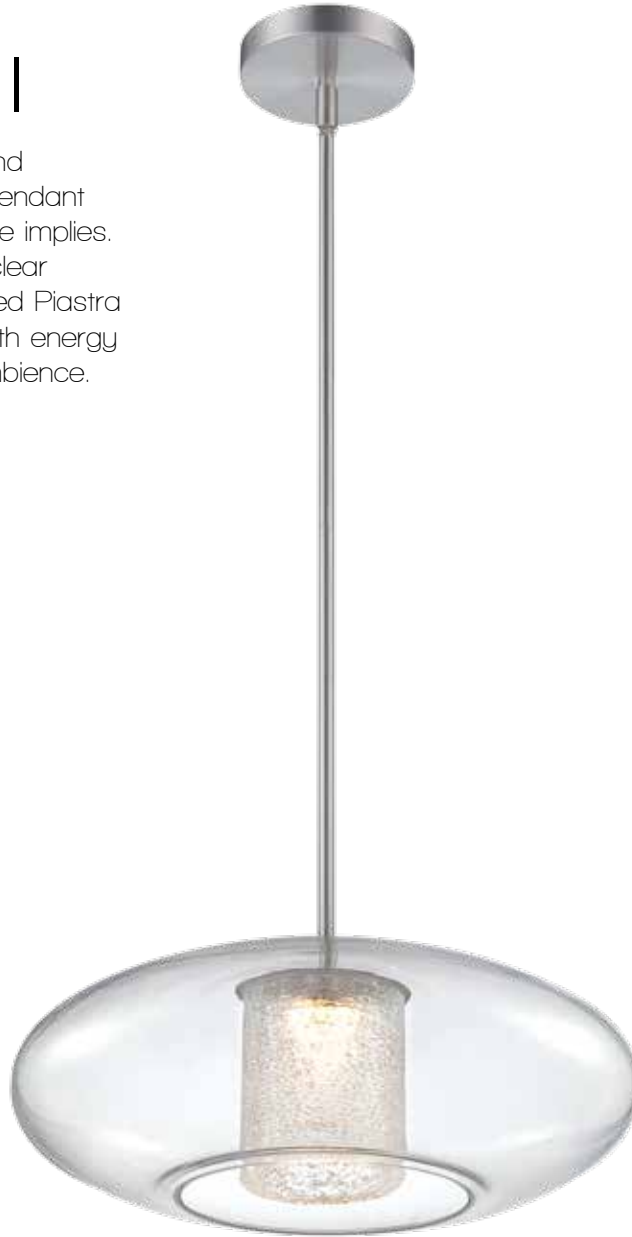

Soleil

p.242

A WAC Lighting Company

Ethereal

Capturing your imagination and fulfilling dreams, this striking pendant appears lighter than its volume implies. Designed with mouth blown clear glass and an intricately detailed Piastra glass insert that illuminates with energy efficient LEDs for beautiful ambience.