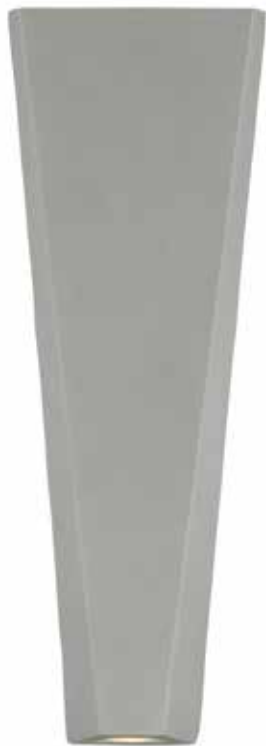

Big V

Sometimes, the name says it all. More impressive in real life, this monolith of a vaulted sconce will light a façade and make a great, big, bold design statement.

Graphite