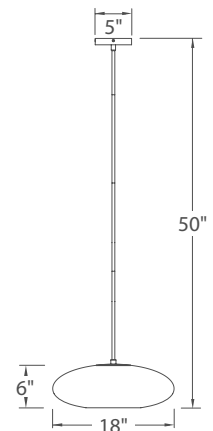

Ethereal

Capturing your imagination and fulfilling dreams, this striking pendant appears lighter than its volume implies. Designed with mouth blown clear glass and an intricately detailed Piastra glass insert that illuminates with energy efficient LEDs for beautiful ambience.

- ETL & cETL damp location listed
- CEC Title 24 Compliant
- Hang straight swivel
- 10' of wire included to extend pendant up to a total of 120", three 12" and one 6" downrods included (additional downrods available).
- Full range dimming when used with compatible dimmers*
- Transformer located in canopy
- Replaceable LED module
- 277V option available *special order*
- 80,000 hour rated life
- Color Temp: 3000K
- CRI: 90

Model	Diameter	Watt	Voltage	LED Lumens	Delivered Lumens	Finish
PD-51218	18"	9W	120V	625	405	AL <i>Brushed Aluminum</i>

Example: **PD-51218-AL**

For 277V special order, add an "F" before the finish: **PD-51218F-AL**