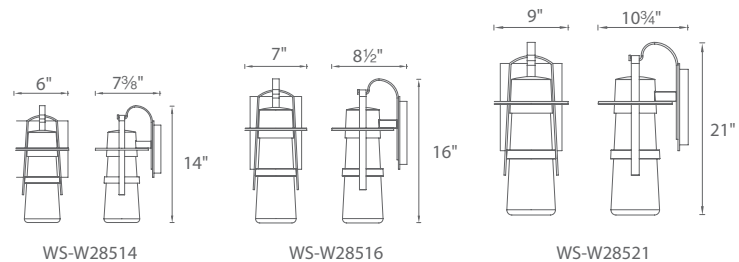

Pasadena

p.174

Balthus New 21" Size

Heavy hardware exhibits craftsman details.
Mouth blown hammered clear glass creates
resplendent sparkles on the wall.

Graphite

Oil Rubbed Bronze

- ETL & cETL wet location listed, IP65 rated
- Dark Sky Friendly
- Mouth blown hammered clear glass
- Full range dimming when used with compatible dimmers*
- No transformer or driver required
- 277V option available for WS-W28521 special order
- 80,000 hour rated life
- Color Temp: 3000K
- CRI: 90