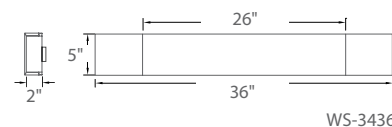

Model	Length	Watt	Voltage	LED Lumens	Delivered Lumens	Finish
WS-3418	18"	15.5W		1199	655	CH Chrome
WS-3428	28"	36.5W	120V	1982	916	
WS-3436	36"	40W		2171	1361	

Example: **WS-3428-CH**

For 277V special order, add an "F" before the finish: **WS-3428F-CH**