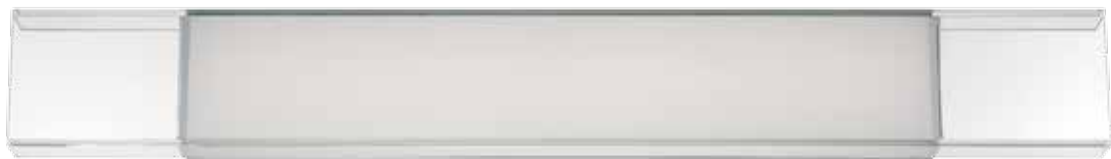

For 277V special order, add an "F" before the finish: **WS-3338F-CH**

Cloud

Cloud combines a distinguished contemporary rectilinear profile with exaggerated proportions and concealed hardware. Designed to complement a diverse range of architectural interiors while delivering high quality functional illumination for upscale spaces.