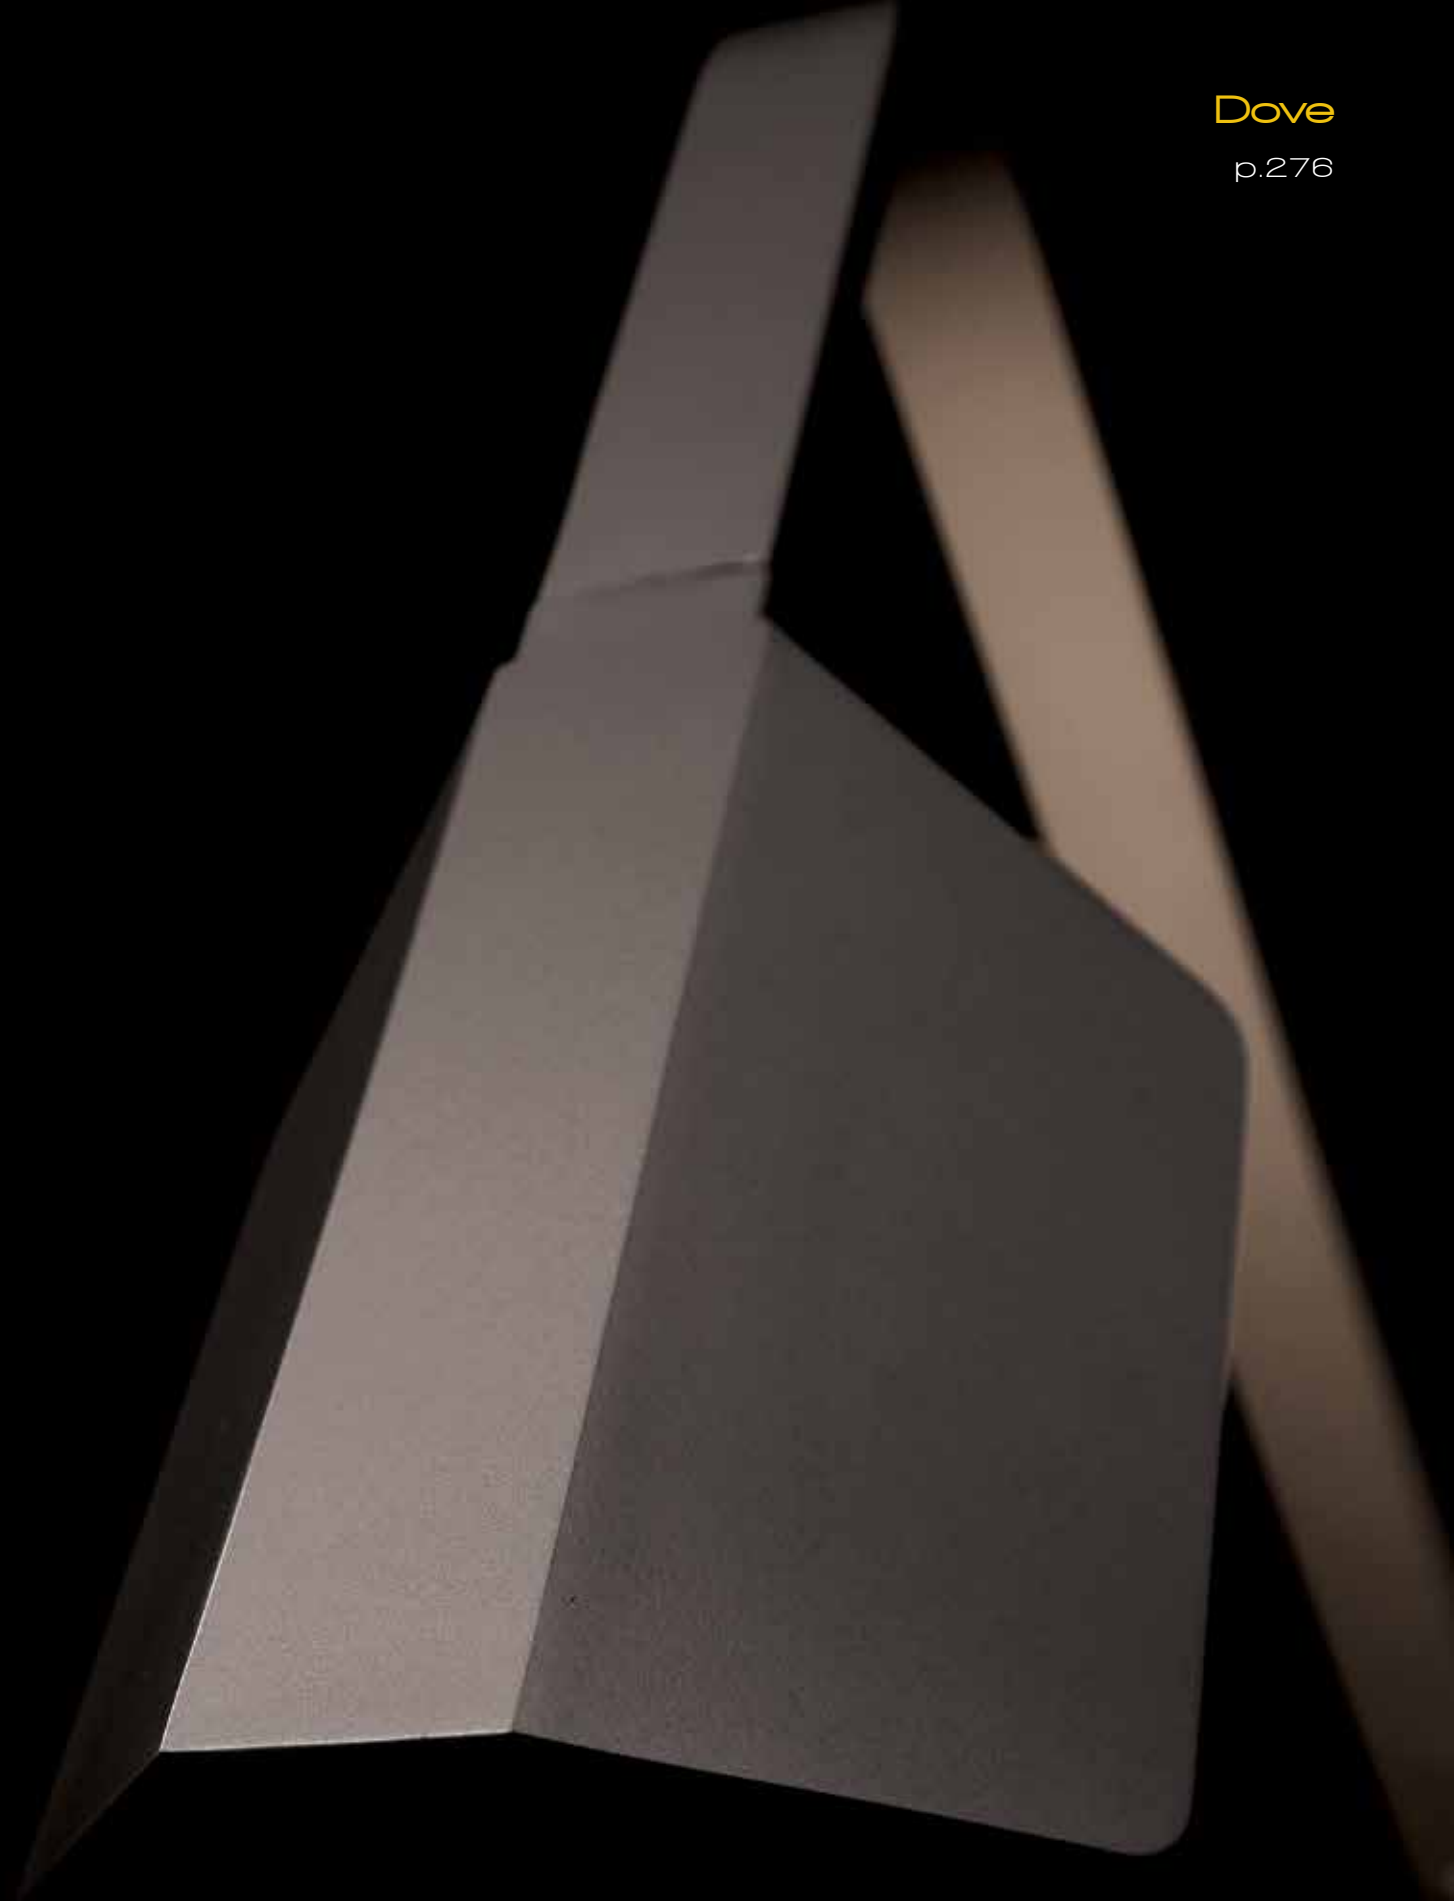

Black

Titanium

Model	Wattage	Voltage	LED Lumens	Delivered Lumens	Finish
TL-1510	10W	120V-220V	464	402	TT <i>Titanium</i> BK <i>Black</i>

Example: **TL-1510-TT**

Dove

p.276

Dove

A peaceful simple folded form transformed into a lovely modern task floor lam. The adjustable head with high powered LEDs provide functional lighting, and features a conveniently located fingertip touch dimmer.