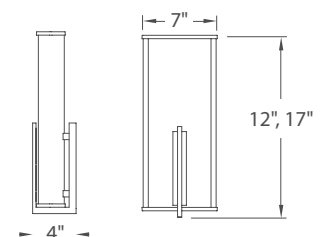

- ADA compliant, low profile design
- ETL & cETL wet location listed, IP65 rated
- Aluminum construction with bent white glass
- Full range dimming when used with compatible dimmers
- Integral transformer in canopy
- Replaceable LED module
- 60,000 hour rated life
- Color Temp: 3000K
- CRI: 90

Model	Height	Watt	Voltage	LED Lumens	Delivered Lumens	Finish
WS-W2712	12"	16W	120V	940	330	AL Brushed Aluminum
WS-W2717	17"	27W		1566	685	BZ Bronze