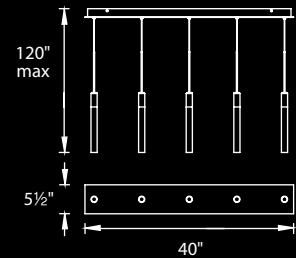

PD-35605L

Model	# of lights	Wattage	Voltage	LED Lumens	Delivered Lumens	Finish
PD-35603L	3 linear	16.5W	120V-220V-277V	673	620	PN Polished Nickel
PD-35605L	5 linear	26.5W		1122	1033	

Example: **PD-35603L-PN**