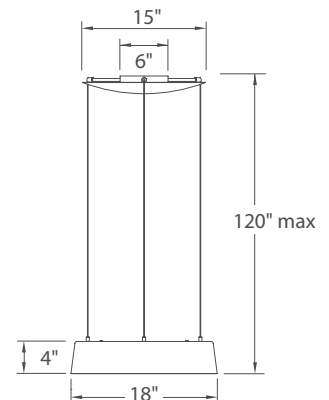

Model	Diameter	Watt	Voltage	LED Lumens	Delivered Lumens	Finish	Canopy-Interior/Exterior
PD-51318	18"	52W	120V	4050	1190	GL SL	Gold Leaf/Dark Bronze Silver Leaf/White

Example: **PD-51318-SL**

For 277V special order, add an "F" before the finish: **PD-51318F-GL**