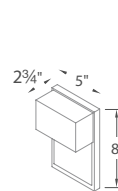

Hiline

The Hiline luminaire features a sealed LED housing and clean, versatile Dark Sky and ADA design. This functional design is ideal for showing off multi-tiered decks, stone patios or illuminating entry ways in luxury hotels and homes.

- ADA compliant, low profile design
- ETL & cETL wet location listed, IP65 rated
- Dark Sky friendly
- Aluminum construction with etched glass light shield
- Full range dimming when used with compatible dimmers*
- Replaceable LED module
- No transformer or driver required
- 277V option available *special order*
- 50,000 hour rated life
- Color Temp: 3000K
- CRI: 85

WS-W2308

Model	Height	Watt	Voltage	LED Lumens	Delivered Lumens	Finish
WS-W2308	8"					BK Black
WS-W2312	12"	8W	120V	280	245	BZ Bronze
WS-W2316	16"					GH Graphite
						WT White

Example: **WS-W2312-GH**

For 277V special order, add an "F" before the finish: **WS-W2312F-GH**