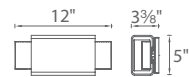

Aegean

Emulating the calming effect of moving water. Elegant mouth blown white opal glass with cast metal framework. Mounts vertically or horizontally without transformer or driver as an elegant luminaire for a vanity or as an ADA sconce in a foyer or hallway. Four sizes available.

WS-45512