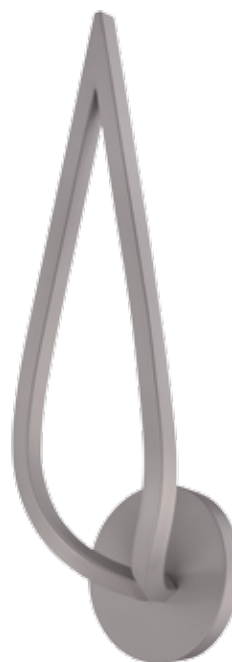

Titanium

- ETL & cETL damp location listed
- ADA compliant, low profile design
- Full range dimming when used with compatible dimmers*
- Transformer located in outlet box
- Replaceable LED module
- 277V option available *special order*
- 80,000 hour rated life
- Color Temp: 3000K
- CRI: 90

Model	Height	Watt	Voltage	LED Lumens	Delivered Lumens	Finish
WS-11218	18"	8W	120V	625	275	EB <i>Ebony Black</i> FR <i>Ferrari Red</i> PW <i>Pearl White</i> TT <i>Titanium</i>

Example: **WS-11218-TT**

For 277V special order, add an "F" before the finish: **WS-11218F-FR**