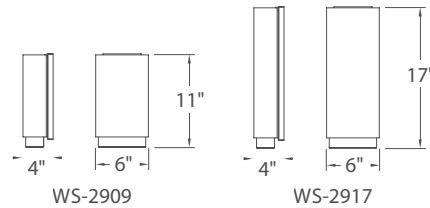

Chrome

Bronze