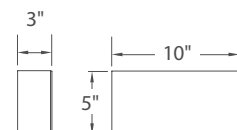

- ETL & cETL damp location listed
- ADA compliant, low profile design
- Full range dimming when used with compatible dimmers*
- Replaceable LED module
- Transformer located in outlet box
- 277V option available *special order*
- 80,000 hour rated life
- Color Temp: 3000K
- CRI: 90

Model:	Height	Watt	Voltage	LED Lumens	Delivered Lumens	Finish
WS-11311	5"	11W	120V	625	370	GL <i>Gold Leaf</i> PN <i>Polished Nickel</i> SL <i>Silver Leaf</i>