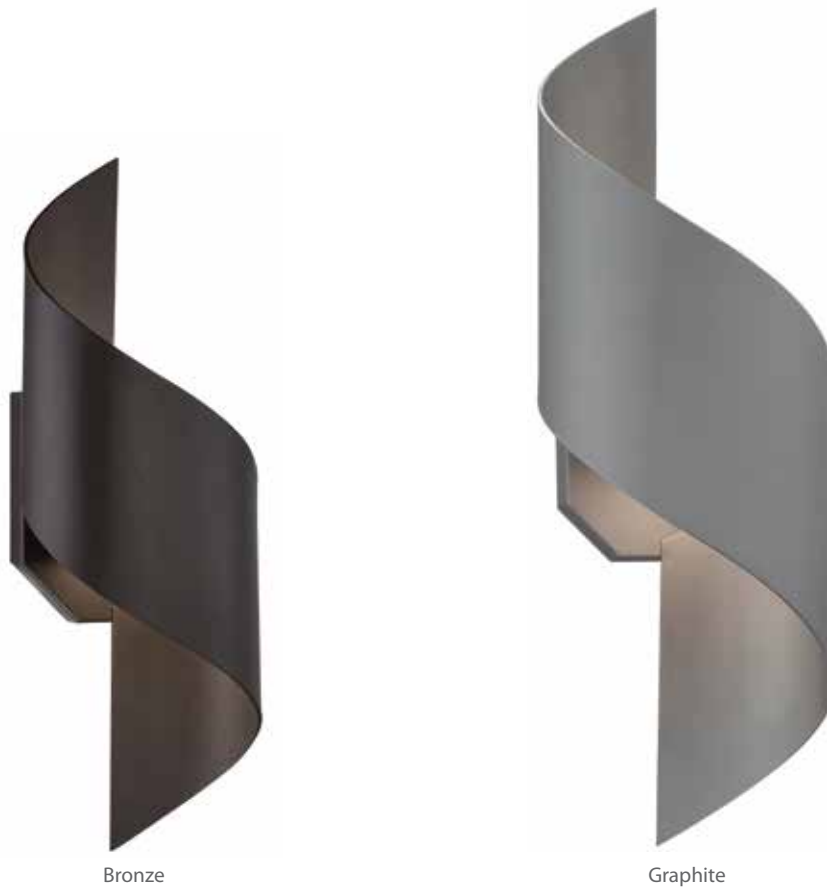

Model	Height	Wattage	Voltage	LED Lumens	Delivered Lumens	Finish
WS-2818	18"	13W	120V	835	205	AL <i>Brushed Aluminum</i> BZ <i>Bronze</i>

Example: **WS-2818-AL**

Helix

Sleek and commanding, the dramatic curves and contours define this graceful design. Interest generating illumination with up and down light.