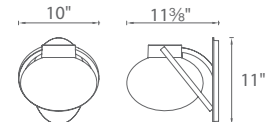

WS-W31511

Model	Height	Wattage	Voltage	LED Lumens	Delivered Lumens	Finish
WS-W31509	9"	10W	120V	626	585	ORB Oil Rubbed Bronze
WS-W31511	11"			626	620	GH Graphite

Example: **WS-W31509-ORB**