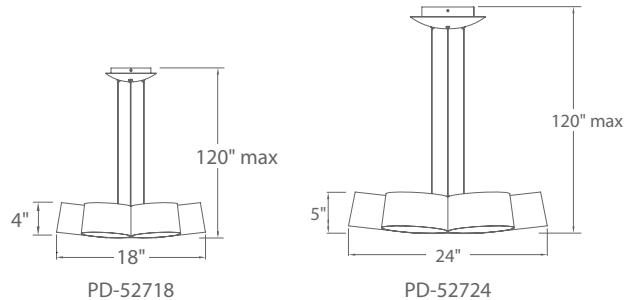

Model	Diameter	Watt	Voltage	LED Lumens	Delivered Lumens	Finish	Canopy-Interior/Exterior
PD-52718	18"	55W	120V	2885	1255	GL	Gold Leaf/Dark Bronze
PD-52724	24"	59W		3755	1395	SL	Silver Leaf/White

Example: **PD-52718-GL**
For 277V special order, add an "F" before the finish: **PD-52718F-GL**