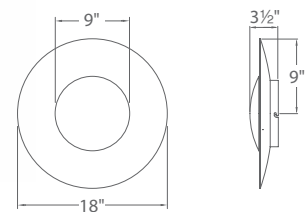

Blaze

A radiating spectacle of warm indirect illumination from hand applied gold leaf. Offered in three proportional sizes to design in multiples on walls or ceilings.

WS-30618

- Flush mounts to ceiling or wall as sconce
- ADA compliant, low profile design in WS-30612, WS-30618
- CEC Title 24 Compliant
- ETL & cETL damp location listed
- Full range dimming when used with compatible dimmers*
- Driver located in outlet box
- Universal driver (120V-220V-277V)
- 50,000 hour rated life
- Color Temp: 3000K
- CRI: 90

Model	Diameter	Wattage	Voltage	LED Lumens	Delivered Lumens	Finish
WS-30612	12"	10.5W		787	250	GL Gold Leaf/Gold Plated SL Silver Leaf/Polished Nickel
WS-30618	18"	25W	120V-220V-277V	1979	605	
WS-30624	24"	31W		2393	700	

Example: **WS-30612-GL**