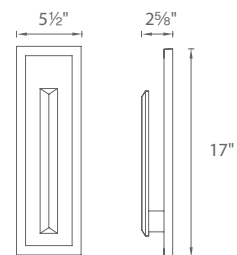

WS-W33518

Model	Width	Wattage	Voltage	LED Lumens	Delivered Lumens	Finish
WS-W33518	17"	15W	120V	94	85	ORB Oil Rubbed Bronze

Example: **WS-W33518-ORB**