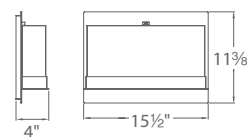

Example: **WS-92616-SN**

For 2700K add "-27"; 3500K add "-35" before the finish: **WS-92616-35-SN**