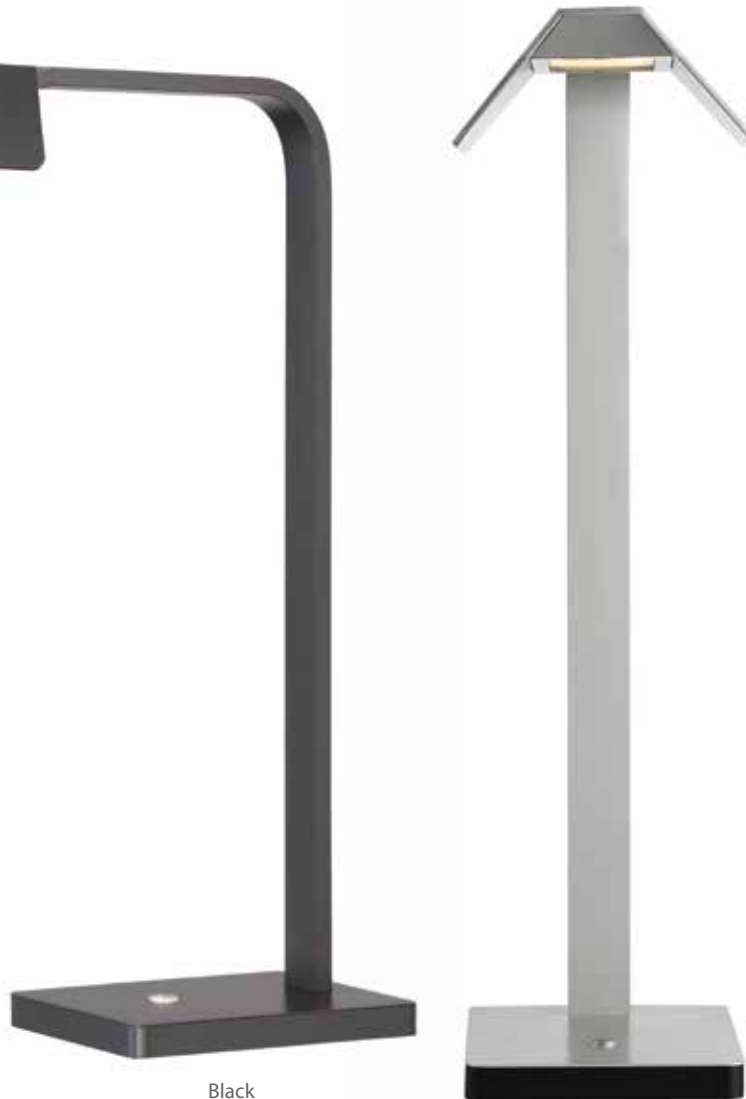

Black

Titanium

Model	Wattage	Voltage	LED Lumens	Delivered Lumens	Finish
TL-1510	10W	120V-220V	464	402	TT <i>Titanium</i> BK <i>Black</i>

Example: **TL-1510-TT**