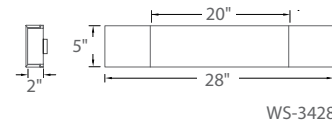

Model	Length	Watt	Voltage	LED Lumens	Delivered Lumens	Finish
WS-3418	18"	15.5W		1199	655	CH Chrome
WS-3428	28"	36.5W	120V	1982	916	
WS-3436	36"	40W		2171	1361	

Example: **WS-3428-CH**

For 277V special order, add an "F" before the finish: **WS-3428F-CH**