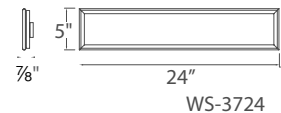

Model	Length	Watt	Voltage	LED Lumens	Delivered Lumens	Finish
WS-3712	12"	13W		970	500	AL Brushed Aluminum
WS-3718	18"	24W		2258	947	
WS-3724	24"	31W	120V	3008	1220	
WS-3736	36"	41W		3720	1697	

Example: **WS-3712-AL**

For 277V special order, add an "F" before the finish: **WS-3718F-AL**