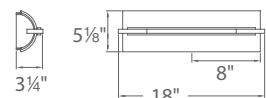

Stencil

Refinement through definition. A distinctively engineered look with simple hardware lines manufactured with instrument precision. A silk-screened ceramic glazed glass diffuser cleanly conceals proprietary LED luminaires in a classic architectural design.

- 6mm silk screened ceramic glazed glass
- Mount vertically or horizontally
- ADA compliant, low profile design
- ETL & cETL damp location listed
- CEC Title 24 Compliant
- Replaceable LED module
- Full range dimming when used with compatible dimmers*
- No transformer or driver required
- 277V option available special order
- 50,000 hour rated life
- Color Temp: 3500K 2700K / 3000K available special order
- CRI: 90

WS-91618

Model	Length	Wattage	Voltage	LED Lumens	Delivered Lumens	Finish
WS-91618	18"	22W	120V	2050	850	SN <i>Satin Nickel</i>
WS-91628	28"	35W		3270	1528	

Example: **WS-91618-SN**

For 277V special order, add an "F" before the finish: **WS-91618F-SN**

For 2700K add "-27"; 3000K add "-30" before the finish: **WS-91618-27-SN**