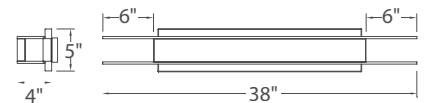

WS-3326

WS-3338

Model	Length	Watt	Voltage	LED Lumens	Delivered Lumens w/o shield	Delivered Lumens w/ shield	Finish
WS-3326	26"	22W	120V	1250	760	490	CH Chrome 
WS-3338	38"	38W		2500	1440	845	

Example: **WS-3326-CH**