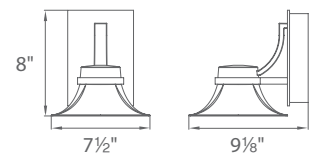

Pasadena

Design inspired by the Gamble House, one of the finest examples of American bungalow style architecture. Pasadena exhibits California arts and crafts styling in an energy conscious LED design that also prevents light pollution of the night sky.

- ETL & cETL wet location listed, IP65 rated
- Dark Sky friendly
- Aluminum construction with mouth blown etched opal glass
- Full range dimming when used with compatible dimmers*
- Driver located in canopy
- Universal driver (120V-220V-277V)
- 80,000 hour rated life
- Color Temp: 3000K
- CRI: 90

WS-W62608

Model	Height	Wattage	Voltage	LED Lumens	Delivered Lumens	Finish
WS-W62608	8"	8W	120V-220V-277V	425	210	BZ Bronze
WS-W62610	10"	8W	120V-220V-277V	425	210	GH Graphite

Example: **WS-W62608-BZ**