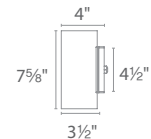

WS-W9102

	Type	Model	Wattage	LED Lumens	Delivered Lumens	Finish
	Down Light	WS-W9101	16.5W	1167	860	AL Brushed Aluminum BK Black BZ Bronze GH Graphite WT White
	Up & Down Light	WS-W9102	29W	2334	1610	

Example: **WS-W9101-AL**
For 2700K add "-27"; 4000K add "-40" before the finish: **WS-W9102-40-BZ**