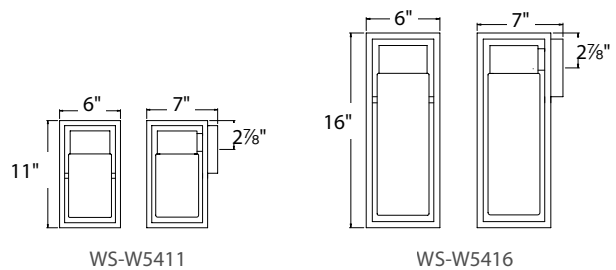

Model	Height	Wattage	Voltage	LED Lumens	Delivered Lumens	Finish
WS-W5411	11"	11W	120V-220V-277V	915	530	BK Black
WS-W5416	16"				525	

Example: **WS-W5411-BK**