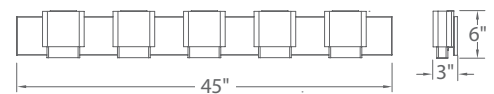

WS-6045

- CEC Title 24 Compliant
- ADA compliant, low profile design
- ETL & cETL damp location listed
- Full range dimming when used with compatible dimmers*
- Replaceable LED module
- No transformer or driver required
- 50,000 hour rated life
- Color Temp: 3000K
- CRI: 90

Model	Length	Watt	Voltage	LED Lumens	Delivered Lumens	Finish
WS-6028	28" 3 lights	32W		2490	1025	BN Brushed Nickel
WS-6036	36" 4 lights	42W	120V	3320	1955	
WS-6045	45" 5 lights	52W		4150	2515	

Example: **WS-6028-BN**