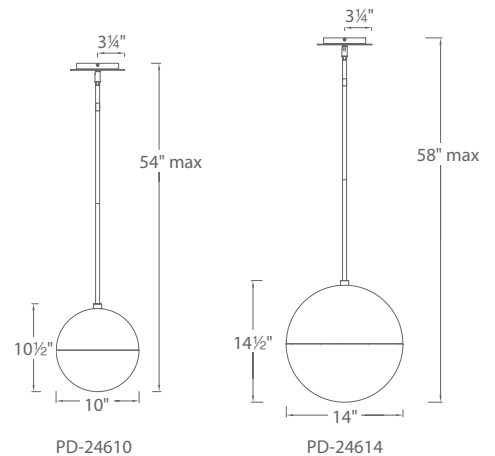

Model	Diameter	Wattage	Voltage	LED Lumens	Delivered Lumens	Finish
PD-24610	10"	18W	120V-220V-277V	1451	758	PN Polished Nickel
PD-24614	14"	30W		2527	1563	

Example: **PD-24610-PN**

For 2700K add "-27"; 3500K add "-35" before the finish: **PD-24610-35-PN**