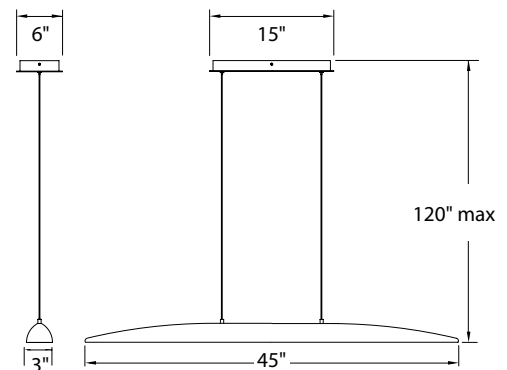

Example: **PD-51645-EB**
For 277V special order, add an "F" before the finish: **PD-51645F-PW**