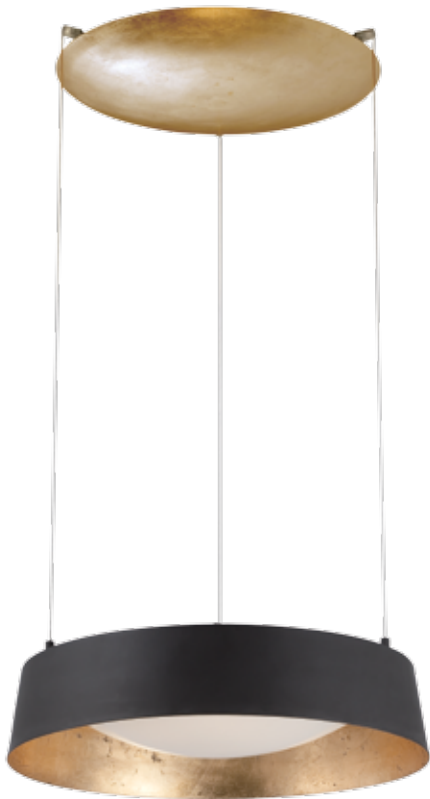

Marimba

p.226

A WAC Lighting Company

Gilt

A modern medallion glows above from LEDs lighting upward from the pendant while concealed down lighting delivers perfect illumination on tabletops and surfaces below. Hand finished in dark bronze with gold leaf interior or white with silver leaf interior for an opulent textured appeal.