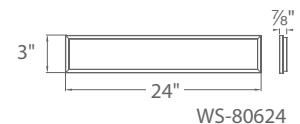

Model	Length	Wattage	Voltage	LED Lumens	Delivered Lumens	Finish
WS-80618	18"	13W		1129	378	AL Brushed Aluminum
WS-80624	24"	19W	120V	1504	537	
WS-80636	36"	25W		1860	780	

Example: **WS-80618-AL**

For 277V special order, add an "F" before the finish: **WS-80624F-AL**