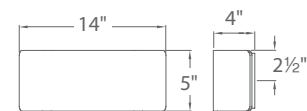

Example: **WS-97614-WAL**
For emergency battery, add **-EM** after the finish: **WS-97614-WAL-EM**