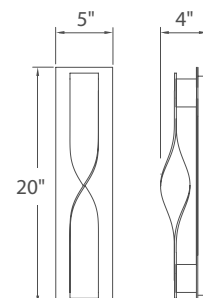

Twist

Dramatically illuminated curvature. A multi-dimensional metal wall sculpture captivates from various directions in luxurious exterior and interior environments. The fluid hardware reveals a beautiful play of light and shadow within and architectural wall grazing without.

- Up and down light
- ETL & cETL wet location listed, IP65 rated
- ADA compliant, low profile design
- Up and down light
- Full range dimming when used with compatible dimmers*
- Replaceable LED module
- No transformer or driver required
- 50,000 hour rated life
- Color Temp: 3000K
- CRI: 85

Model	Height	Watt	Voltage	LED Lumens	Delivered Lumens	Finish
WS-W5620	20"	16W	120V	960	260	BZ Bronze GH Graphite

Example: **WS-W5620-BZ**