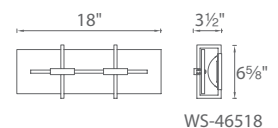

Model	Length	Wattage	Voltage	LED Lumens	Delivered Lumens	Finish
WS-46518	18"	25.5W		1508	590	SS Polished Stainless Steel
WS-46527	27"	39W	120V	2537	1215	
WS-46537	37"	53W		3637	1625	

Example: **WS-46527-SS**

For 277V special order, add an "F" before the finish: **WS-46527F-SS**