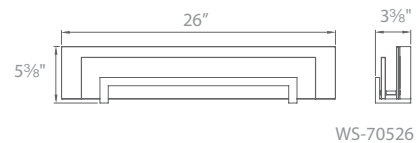

Model	Length	Wattage	Voltage	LED Lumens	Delivered Lumens	Finish
WS-70526	26"	26W	120V	2123	916	SN Satin Nickel
WS-70538	38"	45W		3503	1596	

Example: **WS-70526-SN**