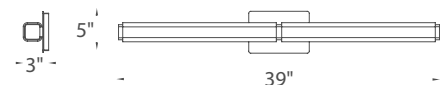

WS-3139

Model	Length	Watt	Voltage	LED Lumens	Delivered Lumens	Finish
WS-3120	20"	30W		1875	970	BN <i>Brushed Nickel</i>
WS-3127	27"	38W	120V	2500	1160	BZ <i>Bronze</i>
WS-3139	39"	53W		3750	1740	CH <i>Chrome</i>

Example: **WS-3120-BN**

For 277V special order, add an "F" before the finish: **WS-3120F-BN**

For 2700K add "-27"; 3500K add "-35" before the finish: **WS-3120-27-BN**