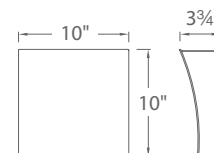

Example: **WS-27610-AL**

For 2700K add "-27"; 3500K add "-35" before the finish: **WS-27610-35-AL**