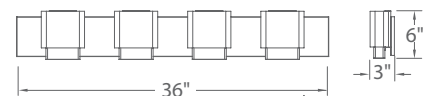

Fusion

An elegant LED bath light design, mouth blown opal glass shades accented with art glass, hand formed with 13th century craftsmanship. Quality illumination from the most advanced lighting technology engineered for color rendering, superior brightness, and dimming control.

WS-6036

- CEC Title 24 Compliant
- ADA compliant, low profile design
- ETL & cETL damp location listed
- Full range dimming when used with compatible dimmers*
- Replaceable LED module
- No transformer or driver required
- 50,000 hour rated life
- Color Temp: 3000K
- CRI: 90

Model	Length	Watt	Voltage	LED Lumens	Delivered Lumens	Finish
WS-6028	28" 3 lights	32W		2490	1025	BN Brushed Nickel
WS-6036	36" 4 lights	42W	120V	3320	1955	
WS-6045	45" 5 lights	52W		4150	2515	

Example: **WS-6028-BN**