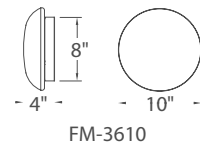

Model	Length	Watt	Voltage	LED Lumens	Delivered Lumens	Finish
FM-3610	10"	21W	120V	1350	585	WT <i>White</i>
FM-3615	15"	28W		2025	880	

Example: **FM-3610-WT**

For 277V special order, add an "F" before the finish: **FM-3615F-WT**

For 2700K add "-27"; 3500K add "-35" before the finish: **FM-3610-27-WT**