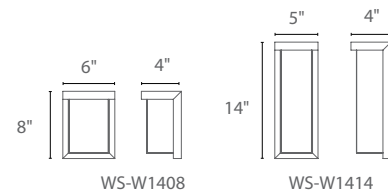

WS-W1408

WS-W1414

WS-W1420

WS-W1412

Model	Height	Watt	Voltage	LED Lumens	Delivered Lumens	Finish
WS-W1408	8"	11.5W		525	340	AL Brushed Aluminum
WS-W1414	14"	19.5W	120V	910	670	BK Black
WS-W1420	20"	29W		1575	1050	BZ Bronze
WS-W1412	12"	29W		1200	690	GH Graphite