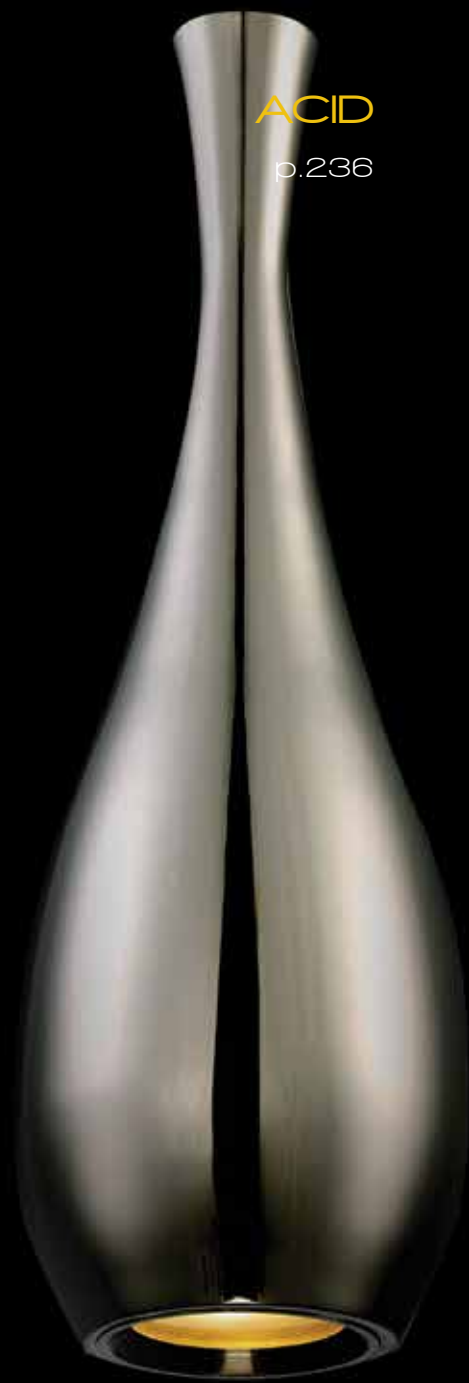

Model	Wattage	LED Lumens	Delivered Lumens	Finish
PD-15604	11W	640	485	PN Polished Nickel 
PD-64608		690	580	
PD-61610		670	495	
PD-66612		665	490	

Example: **PD-15604-PN**

ACID

p.236

Magic

Gloriously sparkly stalks of Piastra crystal alluringly remarkable both as a slender, individual pendant or as a 21-light chandelier with customizable proportions.