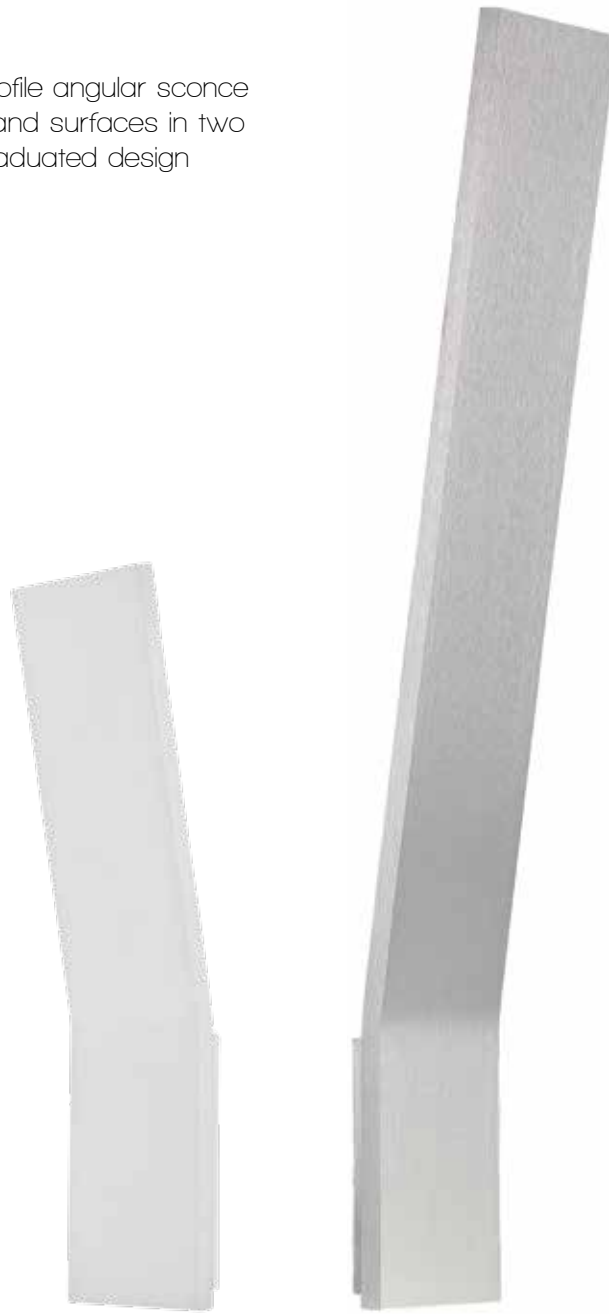

Blade

A new slant on modern lighting. This low profile angular sconce deploys robust indirect illumination of walls and surfaces in two sizes for various applications. The subtle graduated design offers a unique look and high style appeal.