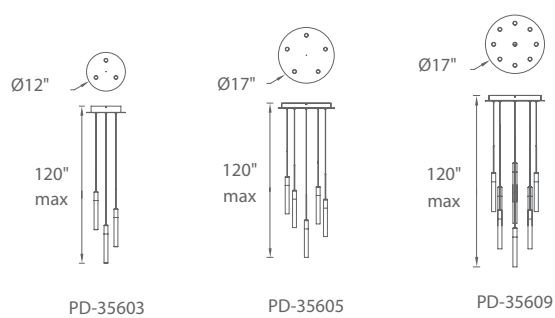

Model	# of lights	Wattage	Voltage	LED Lumens	Delivered Lumens	Finish
PD-35603	3 lights	16.5W		673	620	PN Polished Nickel
PD-35605	5 lights	26.5W	120V-220V-277V	1122	1033	
PD-35609	9 lights	47.5W		2020	1858	

Example: **PD-35603-PN**