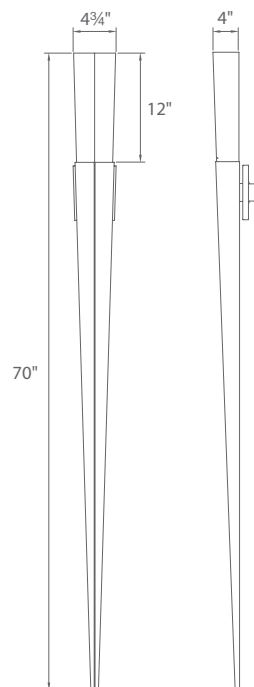

Elessar

Magically transform a room with dramatic elegance. LEDs are thoughtfully hidden behind the striking polished stainless steel stem to provide dramatic indirect light on the wall behind and spectacularly crowned with solid crystal where the bubbles frozen within project a million sparkles upward.

- ADA compliant, low profile design
- Clear seeded glass
- Projects up and towards the mounting surface
- ETL & cETL damp location listed
- Full range dimming when used with compatible dimmers*
- Driver located in outlet box
- Universal driver (120V-220V-277V)
- 50,000 hour rated life
- Color Temp: 3000K
- CRI: 90

Model	Height	Wattage	Voltage	LED Lumens	Delivered Lumens	Finish
WS-66641	70"	42W	120V-220V-277V	2585	1575	PN Polished Nickel

Example: **WS-66641-PN**