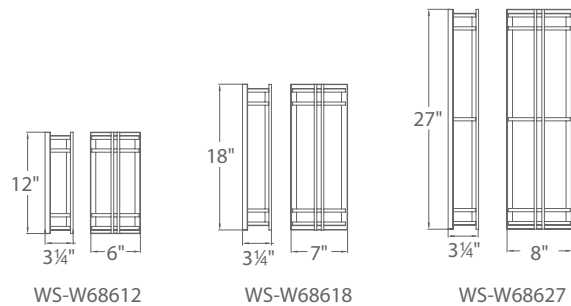

- Mount vertically or horizontally
- ADA compliant, low profile design
- ETL & cETL wet location listed, IP65 rated
- CEC Title 24 Compliant
- F1 rated acrylic
- SS - 316 marine grade, stainless steel construction
  BZ - Aluminum construction
- Full range dimming when used with compatible dimmers*
- No transformer or driver required
- 277V option available special order
- 80,000 hour rated life
- Color Temp: 3000K / 2700K / 3500K available special order
- CRI: 90