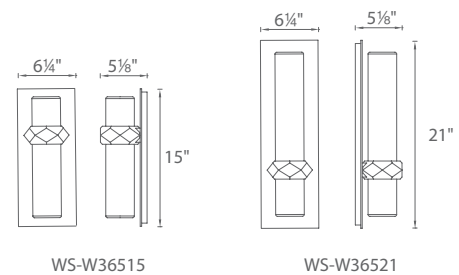

WS-W36515

WS-W36521

Model	Height	Wattage	Voltage	LED Lumens	Delivered Lumens	Finish
WS-W36515	15"	15W	120V	914	580	ORB Oil Rubbed Bronze
WS-W36521	21"	24W		1488	965	

Example: **WS-W36521-ORB**