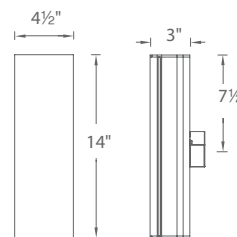

I beam

LEDs are set at an angle to illuminate the wall surrounding the sconce while minimizing glare seen from the side. An exceptional option for illuminating corridors or stairwells where it may be challenging to find an ADA sconce that looks attractive from multiple viewing angles.

- Mount vertically or horizontally
- ADA compliant, low profile design
- ETL & cETL damp location listed
- Aluminum construction with acrylic diffuser
- Full range dimming when used with compatible dimmers*
- Driver located in outlet box
- Universal driver (120V-220V-277V)
- 85,000 hour rated life
- Color Temp: 3000K
- CRI: 90

Model	Height	Wattage	Voltage	LED Lumens	Delivered Lumens	Finish
WS-94614	14"	20.5W	120V-220V-277V	960	660	AL Brushed Aluminum

Example: **WS-94614-AL**