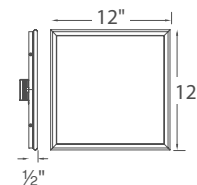

Example: **FM-3712-AL**

For 277V special order, add an "F" before the finish: **FM-3712F-AL**