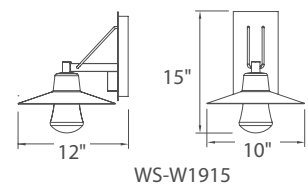

- ETL & cETL wet location listed, IP65 rated
- WS-W1917 is CEC Title 24 Compliant
- Dark sky friendly
- Twist lock glass for minimal hardware
- Aluminum construction with a thick, mouth blown clear glass element
- Integral transformer in canopy
- Full range dimming when used with compatible dimmers*
- Replaceable LED module
- WS-W1917 features universal driver (120V-220V-277V)
- 277V option available for WS-W1911 & WS-W1915 special order
- 70,000 hour rated life
- Color Temp: 3000K
- CRI: 90

Model	Height	Wattage	Voltage	LED Lumens	Delivered Lumens	Finish
WS-W1911**	11"		120V	860	590	AL Brushed Aluminum
WS-W1915**	15"	11W	120V	860	625	BZ Bronze
WS-W1917	17"		120V-220V-277V	1050	865	

Example: **WS-W1911-AL**

For 277 special order (WS-W1911 & WS-W1915), add an "F" before the finish: **WS-W1915F-AL