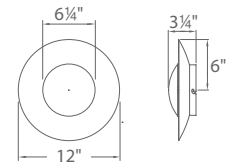

Blaze

A radiating spectacle of warm indirect illumination from hand applied gold leaf. Offered in three proportional sizes to design in multiples on walls or ceilings.

WS-30612