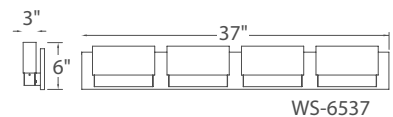

Model	Length	Watt	Voltage	LED Lumens	Delivered Lumens	Finish
WS-6509	9"	14W	120V	1230	525	CH Chrome
WS-6519	19"	29W		2465	1100	
WS-6528	28"	44W		3695	1820	
WS-6537	37"	58W		4925	2285	

Example: **WS-6509-CH**