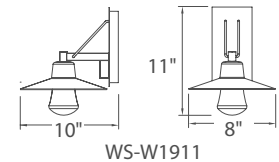

- ETL & cETL wet location listed, IP65 rated
- WS-W1917 is CEC Title 24 Compliant
- Dark sky friendly
- Twist lock glass for minimal hardware
- Aluminum construction with a thick, mouth blown clear glass element
- Integral transformer in canopy
- Full range dimming when used with compatible dimmers*
- Replaceable LED module
- WS-W1917 features universal driver (120V-220V-277V)
- 277V option available for WS-W1911 & WS-W1915 special order
- 70,000 hour rated life
- Color Temp: 3000K
- CRI: 90

Model	Height	Wattage	Voltage	LED Lumens	Delivered Lumens	Finish
WS-W1911**	11"		120V	860	590	AL Brushed Aluminum
WS-W1915**	15"	11W	120V	860	625	BZ Bronze
WS-W1917	17"		120V-220V-277V	1050	865	

Example: **WS-W1911-AL**

For 277 special order (WS-W1911 & WS-W1915), add an "F" before the finish: **WS-W1915F-AL