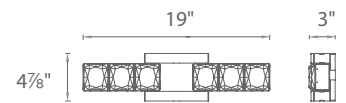

Sofia

Elegant as a classic tennis bracelet. Solid hand cut faceted crystals like oversized cushion-cut diamonds in a beautiful and shiny polished setting add a resplendent fashion statement with a touch of the grace of yesteryear to beautify any room. A vision of Hollywood, redefined.

WS-13619