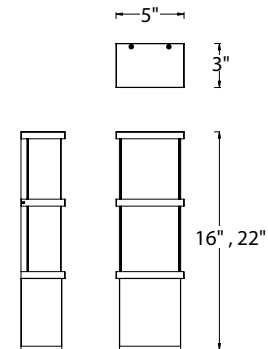

Elevation

Zen architecture. A sectional profile enhances the precisely drawn structural elements of the design. Silk-screened linen on glass diffuses soft ambient light while a down light delivers illumination for pathways in an all LED design. Perfectly adorns entries, columns or walls in luxury resorts, restaurants and dwellings.

- Includes downlight
- ADA compliant, low profile design
- ETL & cETL wet location listed, IP65 rated
- CEC Title 24 Compliant
- Mitered glass - screen linen white
- Full range dimming when used with compatible dimmers*
- Replaceable LED module
- No transformer or driver required
- 80,000 hour rated life
- Color Temp: 3000K
- CRI: 90

Model	Height	Wattage	Voltage	LED Lumens	Delivered Lumens	Finish
WS-W5216	16"	21W	120V	1650	555	BZ Bronze
WS-W5222	22"	25W		2030	775	

Example: **WS-W5216-BZ**