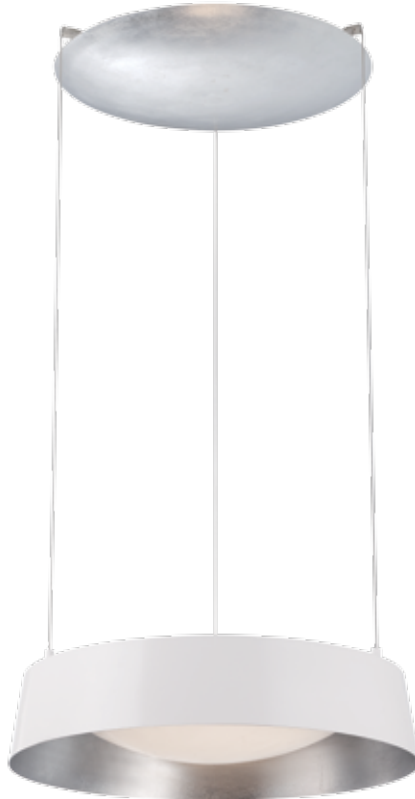

Silver Leaf/White

- ETL & cETL damp location listed
- Up & down lights
- Full range dimming when used with compatible dimmers*
- Transformer located in canopy
- Replaceable LED module
- 277V option available *special order*
- 80,000 hour rated life
- Color Temp: 3000K
- CRI: 90