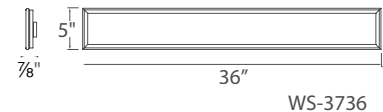

Model	Length	Watt	Voltage	LED Lumens	Delivered Lumens	Finish
WS-3712	12"	13W		970	500	AL Brushed Aluminum
WS-3718	18"	24W		2258	947	
WS-3724	24"	31W	120V	3008	1220	
WS-3736	36"	41W		3720	1697	

Example: **WS-3712-AL**

For 277V special order, add an "F" before the finish: **WS-3718F-AL**