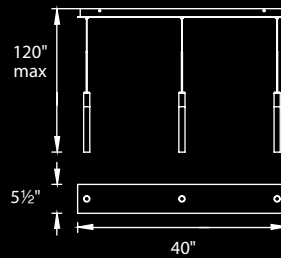

PD-35603L

Model	# of lights	Wattage	Voltage	LED Lumens	Delivered Lumens	Finish
PD-35603L	3 linear	16.5W	120V-220V-277V	673	620	PN Polished Nickel
PD-35605L	5 linear	26.5W		1122	1033	

Example: **PD-35603L-PN**