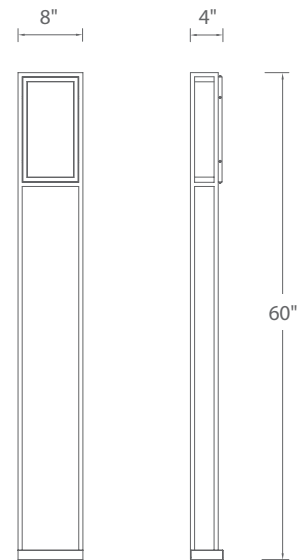

Framed

An eminent contemporary architectural design, sleek lines embrace mitered glass. This bold ADA compliant structure accentuates wall height for a dramatic impression throughout the space. See pages 115-116 for complementary interior and exterior sconces

- ADA compliant, low profile design
- ETL & cETL damp location listed for WS-73660, ETL & cETL wet location listed for WS-W73660
- White mitered glass
- Full range dimming when used with compatible dimmers*
- Driver located in outlet box
- Universal driver (120V-220V-277V)
- 55,000 hour rated life
- Color Temp: 3000K
- CRI: 90

Model	ETL/cETL	Height	Wattage	Voltage	LED Lumens	Delivered Lumens	Finish
WS-73660 WS-W73660	<i>damp</i> <i>wet</i>	60"	21W	120V-220V-277V	1044 (Up), 375 (Down)	644 (Up), 305 (Down)	BZ Bronze

Example: **WS-73660-BZ**