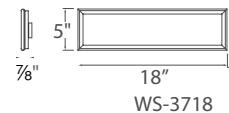

Model	Length	Watt	Voltage	LED Lumens	Delivered Lumens	Finish
WS-3712	12"	13W		970	500	AL Brushed Aluminum
WS-3718	18"	24W		2258	947	
WS-3724	24"	31W	120V	3008	1220	
WS-3736	36"	41W		3720	1697	

Example: **WS-3712-AL**

For 277V special order, add an "F" before the finish: **WS-3718F-AL**