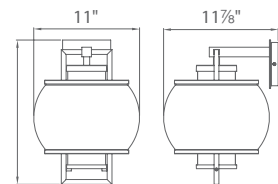

WS-W74615

Model	Height	Wattage	Voltage	LED Lumens	Delivered Lumens	Finish
WS-W74612	12"	8W	120V	670	460	BK Black
WS-W74615	15"	12W	120V	980	660	

Example: **WS-W74612-BK**