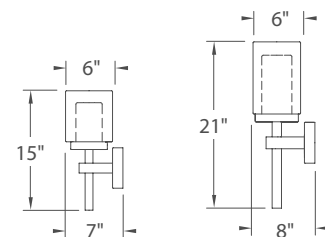

Example: **WS-W1815-BK**