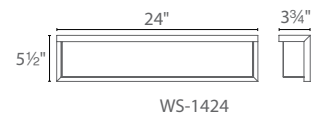

Model	Length	Watt	Voltage	LED Lumens	Delivered Lumens	Finish
WS-W1412	12"	29W		1200	690	AL <i>Brushed Aluminum</i> BZ <i>Bronze</i>
WS-1424	24"	55W	120V	2880	1455	
WS-1436	36"	91W		4566	2235	

Example: **WS-1436-BZ**

For 277V special order, add an "F" before the finish: **WS-1436F-BZ**

For 2700K add "-27"; 3500K add "-35" before the finish: **WS-1424-35-AL**