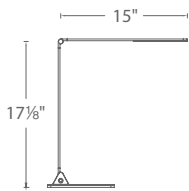

Flat

This minimalist, modern task lamp incorporates an LED module with an adjustable arm that makes it the ideal luminaire for desktops, countertops and other work and reading surfaces. Ideal for small spaces, this lamp folds neatly out of the way. This compact, high-tech luminaire is fully dimmable, with a fingertip touch dimmer and ease of operation.

- CEC Title 20 Compliant
- ETL & cETL damp location listed
- Fingertip touch dimming on base
- Driver located at the plug
- 80,000 hour rated life
- Color Temp: 3000K
- CRI: 85

Brushed Aluminum

Black

Model	Wattage	Voltage	LED Lumens	Delivered Lumens	Finish
TL-1110	12W	120V	943	785	AL <i>Brushed Aluminum</i> BK <i>Black</i>

Example: **TL-1110-BK**