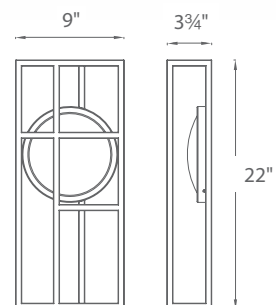

Model	Height	Wattage	Voltage	LED Lumens	Delivered Lumens	Finish
WS-W37622	22"	15W	120V	993	528	BZ Bronze

Example: **WS-W37622-BZ**