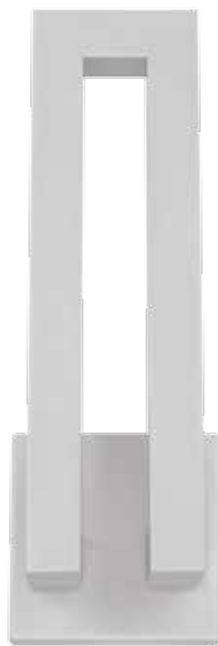

Forq

Tall and austere. A simple form presents from the wall behind it while enhancing the sense of space by drawing the eye to the wall. Rated for interior and exterior applications.

White

- ADA compliant, low profile design
- ETL & cETL wet location listed, IP 65 rated
- Aluminum construction
- Full range dimming when used with compatible dimmers*
- Transformer located in canopy
- 277V option available special order
- Replaceable LED modules
- 60,000 hour rated life
- Color Temp: 3000K
- CRI: 90

Model	Height	Watt	Voltage	LED Lumens	Delivered Lumens	Finish
WS-W1718	18"	22W	120V	1876	790	BK Black
WS-W1724	24"	33W		1546	1443	BZ Bronze
						GH Graphite
						WT White

Example: **WS-W1718-GH**

For 277V special order, add an "F" before the finish: **WS-W1718F-GH**