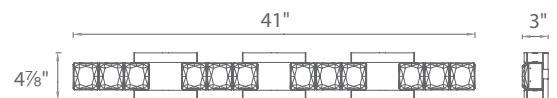

WS-13641

- Clear hand cut crystal
- Luminaire may be rotated 90° when mounting
- ADA compliant, low profile design
- ETL & cETL damp location listed
- CEC Title 24 Compliant
- Full range dimming when used with compatible dimmers*
- No transformer or driver required
- Replaceable LED module
- 50,000 hour rated life
- Color Temp: 3500K
- CRI: 90

Model	Length	Wattage	Voltage	LED Lumens	Delivered Lumens	Finish
WS-13619	19"	18W		1600	955	PN <i>Polished Nickel</i>
WS-13630	30"	28W	120V	2400	1422	
WS-13641	41"	37W		3200	2028	

Example: **WS-13619-PN**