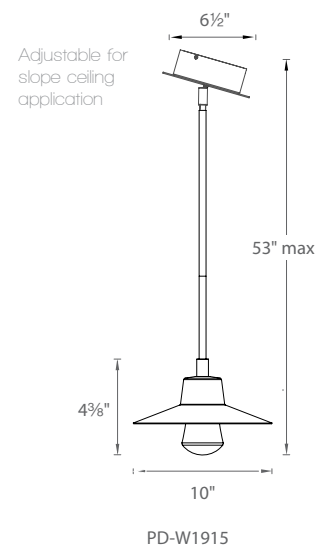

Model	Diameter	Watt	LED Lumens	Delivered Lumens	Finish
PD-W1915	10"	12W	722	677	AL <i>Brushed Aluminum</i> BZ <i>Bronze</i>

Example: **PD-W1915-AL**