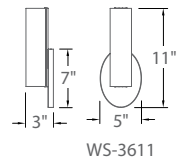

Model	Height	Watt	Voltage	LED Lumens	Delivered Lumens	Finish
WS-3611	11"	9W	120V	1235	630	BN Brushed Nickel CH Chrome

Example: **WS-3611-BN**

For 277V special order, add an "F" before the finish: **WS-3611F-BN**

For 2700K add "-27"; 3500K add "-35" before the finish: **WS-3611-27-BN**

Model	Length	Watt	Voltage	LED Lumens	Delivered Lumens	Finish
WS-3618	18"	30.5W		2030	1445	BN Brushed Nickel CH Chrome
WS-3624	24"	37.5W	120V	2720	1930	
WS-3632	32"	50W		3725	2905	

Example: **WS-3624-BN**

For 277V special order, add an "F" before the finish: **WS-3632F-BN**

For 2700K add "-27"; 3500K add "-35" before the finish: **WS-3632-35-CH**