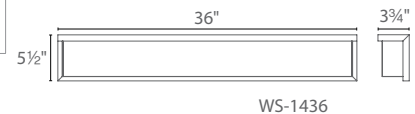

Model	Length	Watt	Voltage	LED Lumens	Delivered Lumens	Finish
WS-W1412	12"	29W		1200	690	AL <i>Brushed Aluminum</i> BZ <i>Bronze</i>
WS-1424	24"	55W	120V	2880	1455	
WS-1436	36"	91W		4566	2235	

Example: **WS-1436-BZ**

For 277V special order, add an "F" before the finish: **WS-1436F-BZ**

For 2700K add "-27"; 3500K add "-35" before the finish: **WS-1424-35-AL**