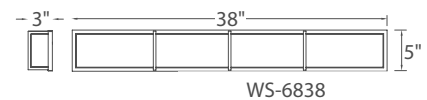

Model	Length	Watt	Voltage	LED Lumens	Delivered Lumens	Finish
WS-6826	26"	38W	120V	3230	1440	BN <i>Brushed Nickel</i>
WS-6838	38"	58W		4845	1815	

Example: **WS-6826-BN**