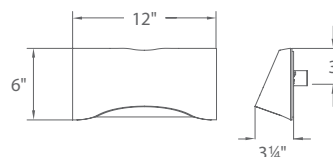

White

Titanium

- Luminaire may be rotated 180° when mounting
- ADA compliant, low profile design
- ETL & cETL damp location listed
- Full range dimming when used with compatible dimmers*
- Driver located in outlet box
- Universal driver (120V-220V-277V)
- 65,000 hour rated life
- Color Temp: 3000K 2700K / 3500K available special order
- CRI: 90