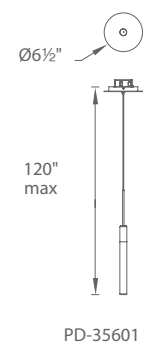

Example: **PD-35615-PN**

Magic

Gloriously sparkly stalks of Piastra crystal alluringly remarkable both as a slender, individual pendant or as a 21-light chandelier with customizable proportions.

- See page 63-64 for complementary 1 light & 2 light sconces
- Cylindrical crystalized art glass shade
- ETL & cETL damp location listed
- Driver located in canopy
- Universal driver (120V-220V-277V)
- Cylindrical crystalized art glass shade
- Full range dimming when used with compatible dimmers*
- 75,000 hour potential life
- Color Temp: 3000K
- CRI: 90