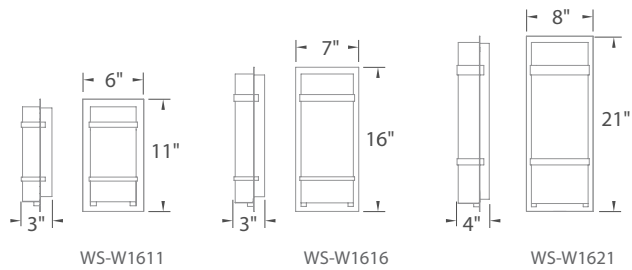

Model	Height	Watt	Voltage	LED Lumens	Delivered Lumens	Finish
WS-W1611	11"	12W		628	200	BZ Bronze
WS-W1616	16"	19W	120V	1250	600	GH Graphite
WS-W1621	21"	21W		1566	755	SS Stainless Steel Construction

Example: **WS-W1611-SS**

For 277V special order, add an "F" before the finish: **WS-W1611F-SS**