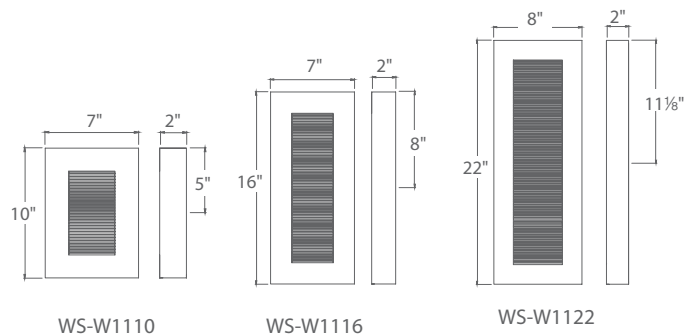

Model	Height	Wattage	Voltage	LED Lumens	Delivered Lumens	Finish
WS-W1110	10"	12W		720	370	BK Black
WS-W1116	16"	16W	120V	960	490	BZ Bronze
WS-W1122	22"	20W		1200	610	GH Graphite
						WT White

Example: **WS-W1110-BK**

For 277V special order, add an "F" before the finish: **WS-W1110F-BK**