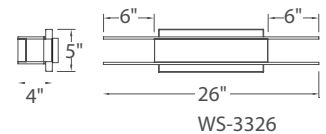

WS-3326

WS-3338

Model	Length	Watt	Voltage	LED Lumens	Delivered Lumens w/o shield	Delivered Lumens w/ shield	Finish
WS-3326	26"	22W	120V	1250	760	490	CH Chrome 
WS-3338	38"	38W		2500	1440	845	

Example: **WS-3326-CH**