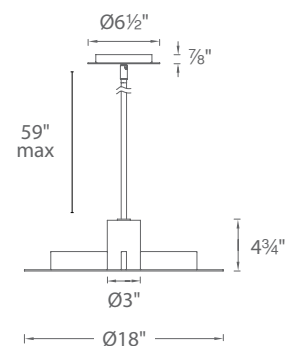

Model	Diameter	Wattage	Voltage	LED Lumens	Delivered Lumens	Finish
PD-W99620	18"	18W	120V-220V-277V	846	305	GH Graphite BZ Bronze

Example: **PD-W99620-GH**