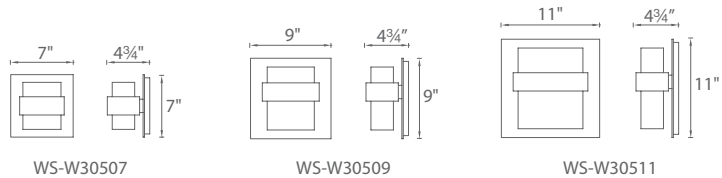

A multi-dimensional and versatile design. The sculpted sconce with a tiered design is hand finished in Oil Rubbed Bronze. Three sizes available.

- ETL & cETL wet location listed, IP65 rated
- Aluminum construction
- Full range dimming when used with compatible dimmers*
- No transformer or driver required
- 50,000 hour rated life
- Color Temp: 3000K
- CRI: 85