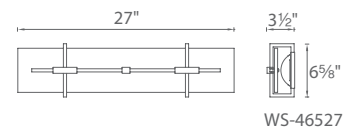

Model	Length	Wattage	Voltage	LED Lumens	Delivered Lumens	Finish
WS-46518	18"	25.5W		1508	590	SS Polished Stainless Steel
WS-46527	27"	39W	120V	2537	1215	
WS-46537	37"	53W		3637	1625	

Example: **WS-46527-SS**

For 277V special order, add an "F" before the finish: **WS-46527F-SS**