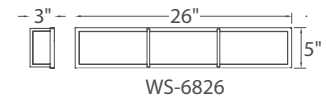

Model	Length	Watt	Voltage	LED Lumens	Delivered Lumens	Finish
WS-6826	26"	38W	120V	3230	1440	BN <i>Brushed Nickel</i>
WS-6838	38"	58W		4845	1815	

Example: **WS-6826-BN**