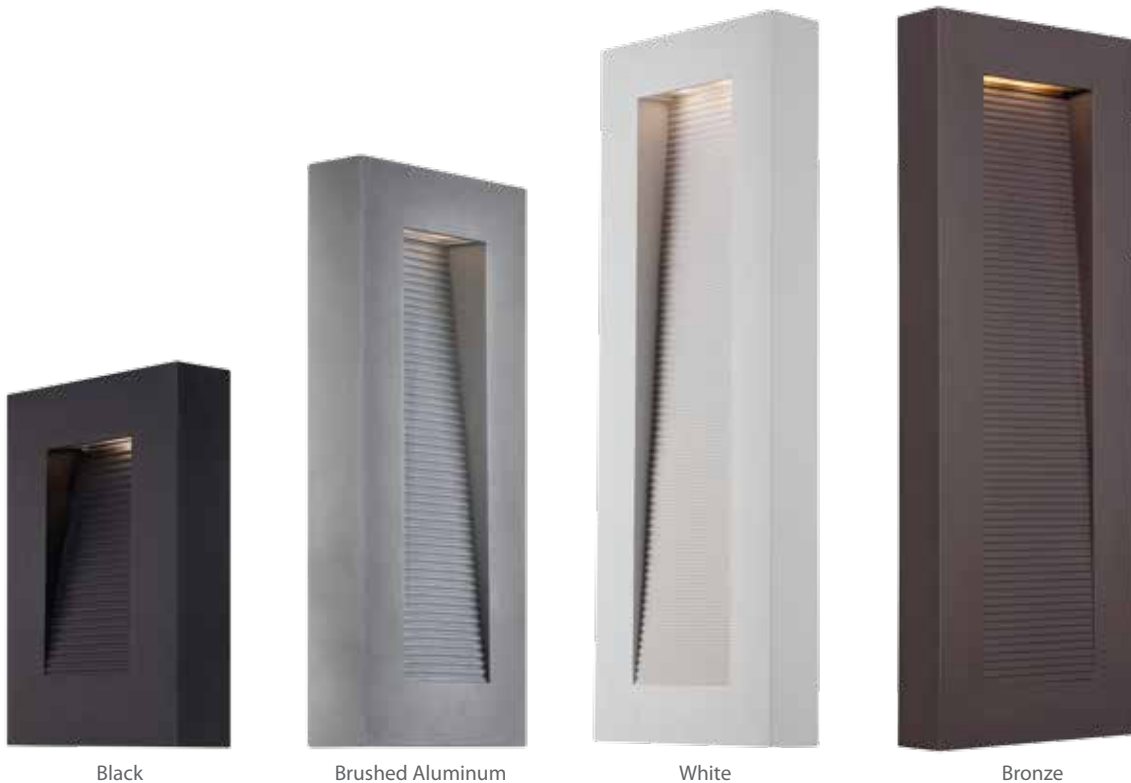

Urban

Like urban renewal, this sconce gives new life to the conventional step baffle. Form follows function in this simplified indirect wall sconce. Clean styling and robust LED performance are combined in this modern dark sky luminaire.

- ADA compliant, low profile design
- ETL & cETL wet location listed, IP65 rated
- Dark Sky friendly
- Interior light and down light
- Aluminum construction
- No transformer or driver required
- Full range dimming when used with compatible dimmers*
- Replaceable LED module
- 277V option available *special order*
- 50,000 hour rated life
- Color Temp: 3000K
- CRI: 85