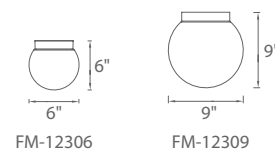

- Wall or ceiling mount available
- ETL & cETL damp location
- CEC Title 24 Compliant
- Aluminum construction with mouth blown etched opal glass
- Full range dimming when used with compatible dimmers*
- Listed for use in closets
- No transformer or driver required
- 277V option available *special order*
- 50,000 hour rated life
- Color Temp: 3000K 2700K / 3500K available *special order*
- CRI: 90

Model	Diameter	Wattage	Voltage	LED Lumens	Delivered Lumens	Finish
FM-12306	6"	9.5W	120V	800	680	PN Polished Nickel
FM-12309	9"	18W		1600	1428