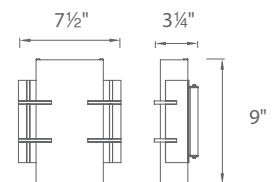

Example: **WS-78609-AL**

For 2700K add "-27"; 3500K add "-35" before the finish: **WS-78609-27-AL**