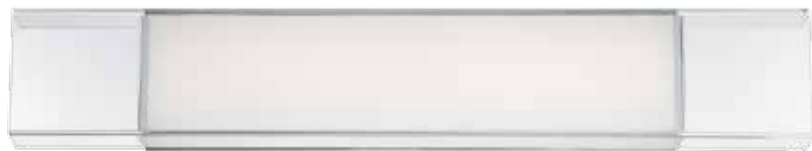

Cloud

Cloud combines a distinguished contemporary rectilinear profile with exaggerated proportions and concealed hardware. Designed to complement a diverse range of architectural interiors while delivering high quality functional illumination for upscale spaces.

- Mount vertically or horizontally
- ADA compliant, low profile design
- ETL & cETL damp location listed
- When mounting as a bath light, larger sizes are recommended to maintain appropriate scale with vanities
- Mitered glass construction
- Full range dimming when used with compatible dimmers*
- Transformer located in outlet box
- Replaceable LED module
- 277V option available *special order*
- 60,000 hour rated life
- Color Temp: 3000K
- CRI: 90