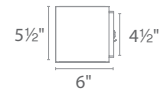

WS-W9201 / WS-W9202

Type	Model	Wattage	LED Lumens	Delivered Lumens	Finish
Down Light	WS-W9201	16.5W	1167	945	AL Brushed Aluminum BK Black BZ Bronze GH Graphite WT White
Up & Down Light	WS-W9202	30.5W	2334	1930	

Example: **WS-W9202-GH**

For 2700K add "-27"; 4000K add "-40" before the finish: **WS-W9201-40-WT**