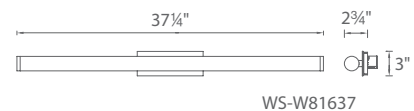

Model	Length	Wattage	Voltage	LED Lumens	Delivered Lumens	Finish
WS-W81619	19"	15W		1500	1010	AL Brushed Aluminum
WS-W81625	25"	20W	120V-220V-277V	1725	1375	
WS-W81637	37"	30W		2560	2130	

Example: **WS-W81619-AL**