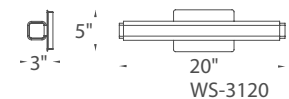

Brushed Nickel

Chrome

Bronze

- Mount vertically or horizontally
- ADA compliant, low profile design
- ETL & cETL damp location listed
- CEC Title 24 Compliant
- Mouth blown etched opal glass
- Full range dimming when used with compatible dimmers*
- No transformer or driver required
- 277V option available special order
- Replaceable LED module
- 80,000 hour rated life
- Color Temp: 3000K / 2700K / 3500K available special order
- CRI: 90