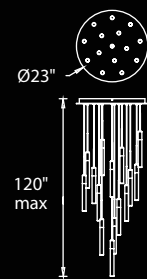

PD-35615

Model	# of lights	Wattage	Voltage	LED Lumens	Delivered Lumens	Finish
PD-35615	15 lights	79.5W	120V-220V-277V	3366	3097	PN Polished Nickel
PD-35621	21 lights	110W		4713	4336	

Example: **PD-35615-PN**