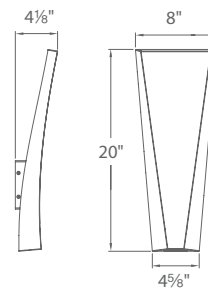

Big V

Sometimes, the name says it all. More impressive in real life, this monolith of a vaulted sconce will light a façade and make a great, big, bold design statement.

Graphite

Bronze

WS-W69620

WS-W69628

- ETL & cETL wet location listed, IP65 rated
- CEC Title 24 Compliant
- Up & down light
- Aluminum construction
- Full range dimming when used with compatible dimmers*
- Driver located in canopy
- Universal driver (120V-220V-277V)
- 55,000 hour rated life
- Color Temp: 3000K
- CRI: 90