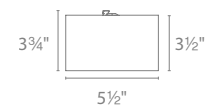

FM-W9100

Type	Model	Wattage	LED Lumens	Delivered Lumens	Finish
 Flush Mount	FM-W9100	16.5W	1167	956	AL <i>Brushed Aluminum</i> BK <i>Black</i> BZ <i>Bronze</i> GH <i>Graphite</i> WT <i>White</i>

Example: **FM-W9100-BK**

For 2700K add "-27"; 4000K add "-40" before the finish: **FM-W9100-40-AL**