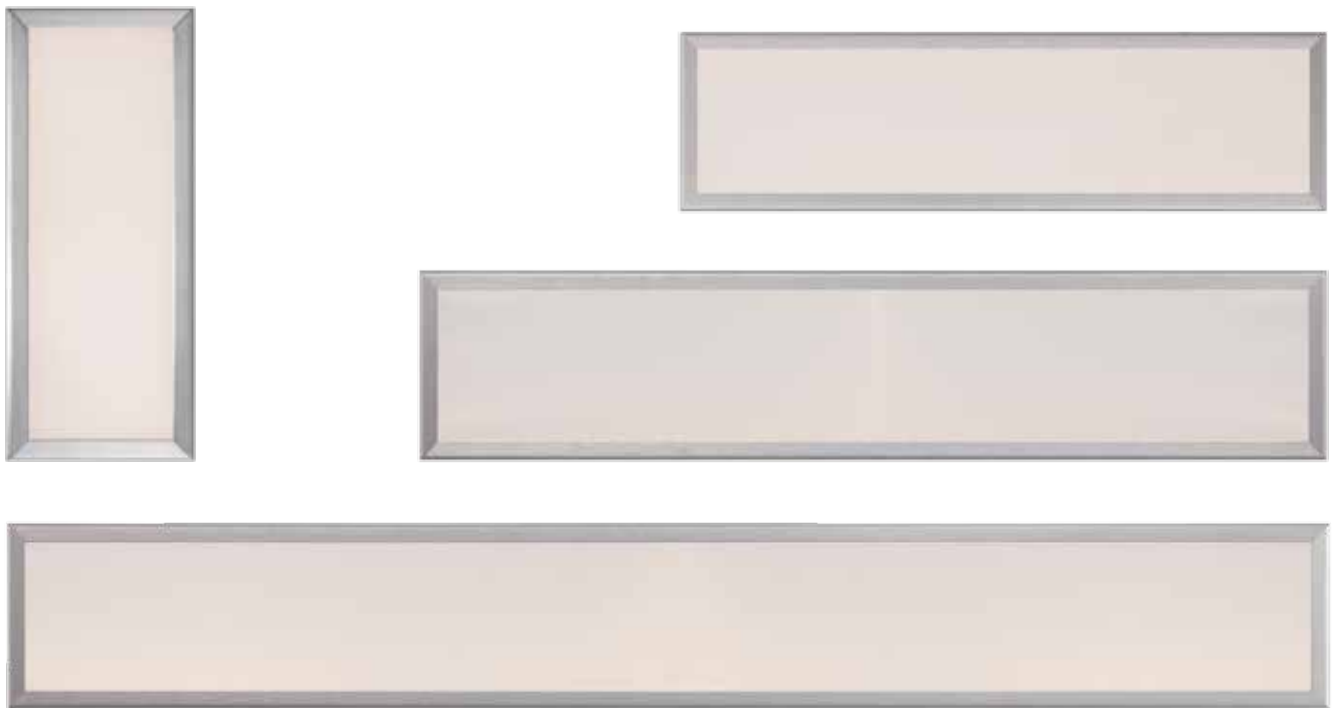

Neo

Marvel at this ultra-thin sconce and vanity light collection which adapts the latest technology from the television and display industry, to create phenomenal light output. This luminaire boasts a depth from the wall of less than an inch. The amazing uniform light is free from glare, hot spots and color-over-angle changes. Place above or alongside a mirror for a modern geometric display of two-dimensional rectilinear forms. Create a dramatic display of wall art with an arrangement of these modular units.