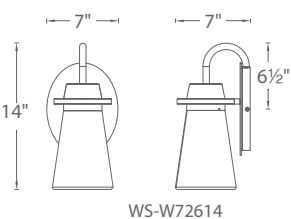

Model	Height	Wattage	Voltage	LED Lumens	Delivered Lumens	Finish
WS-W72611	10"	4W	120V	210	150	BZ Bronze
WS-W72614	14"	9W	120V	695	580	GH Graphite

Example: **WS-W72611-BZ**

For 277V special order, add an "F" before the finish: **WS-W72611F-BZ**