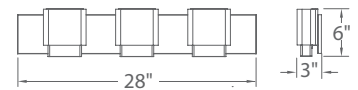

Fusion

An elegant LED bath light design, mouth blown opal glass shades accented with art glass, hand formed with 13th century craftsmanship. Quality illumination from the most advanced lighting technology engineered for color rendering, superior brightness, and dimming control.

WS-6028