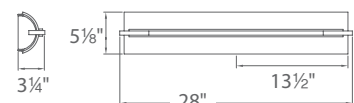

WS-91628

Model	Length	Wattage	Voltage	LED Lumens	Delivered Lumens	Finish
WS-91618	18"	22W	120V	2050	850	SN <i>Satin Nickel</i>
WS-91628	28"	35W		3270	1528	

Example: **WS-91618-SN**

For 277V special order, add an "F" before the finish: **WS-91618F-SN**

For 2700K add "-27"; 3000K add "-30" before the finish: **WS-91618-27-SN**