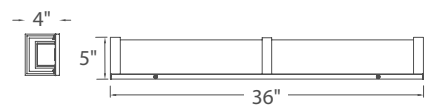

WS-6236

Model	Length	Watt	Voltage	LED Lumens	Delivered Lumens	Finish
WS-6214	14"	19W		1615	790	BN Brushed Nickel
WS-6224	24"	30W	120V	2470	1375	
WS-6236	36"	48W		4030	2155	

Example: **WS-6214-BN**

For 277V special order, add an "F" before the finish: **WS-6214F-BN**