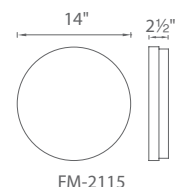

Example: **FM-2115-30-TT**

For 2700K add "-27"; 3500K add "-35" before the finish: **FM-2115-35-TT**