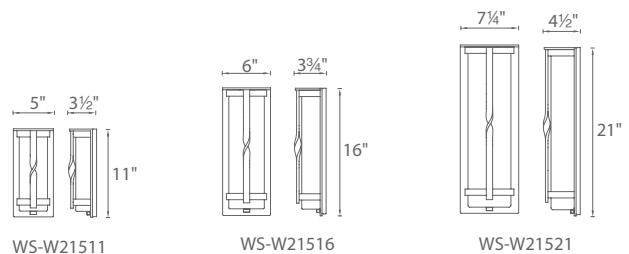

Model	Height	Wattage	Voltage	LED Lumens	Delivered Lumens	Finish
WS-W21511	11"	15.5W		674	370	BZ Bronze
WS-W21516	16"	19.5W	120V	1062	555	
WS-W21521	21"	26.0W		1443	985	

Example: **WS-W21516-BZ**