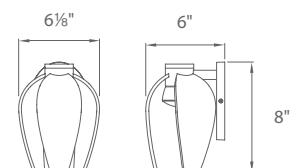

Example: **WS-W63608-BZ**

For 277V special order, add an "F" before the finish: **WS-W63608F-BZ**