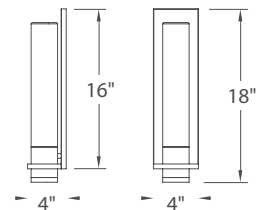

Model	Height	Wattage	Voltage	LED Lumens	Delivered Lumens	Finish
WS-2818	18"	13W	120V	835	205	AL <i>Brushed Aluminum</i> BZ <i>Bronze</i>

Example: **WS-2818-AL**

Helix

Sleek and commanding, the dramatic curves and contours define this graceful design. Interest generating illumination with up and down light.