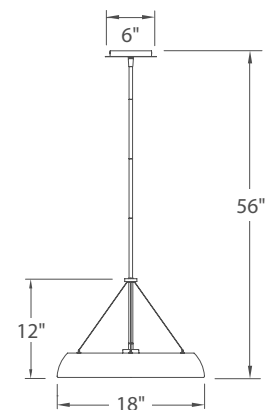

Model	Diameter	Watt	Voltage	LED Lumens	Delivered Lumens	Finish
PD-51418	18"	28W	120V	2025	770	BN <i>Brushed Nickel</i> LB <i>Light Bronze</i> WT <i>White</i>

Example: **PD-51418-LB**

For 277V special order, add an "F" before the finish: **PD-51418F-LB**