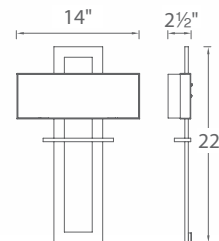

Model	Height	Wattage	Voltage	LED Lumens	Delivered Lumens	Finish
WS-44622	22"	21W	120V-220V-277V	1658	882	SN <i>Satin Nickel</i>

Example: **WS-44622-SN**

For 2700K add "-27"; 3500K add "-35" before the finish: **WS-44622-27-SN**