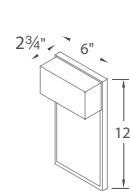

Hiline

The Hiline luminaire features a sealed LED housing and clean, versatile Dark Sky and ADA design. This functional design is ideal for showing off multi-tiered decks, stone patios or illuminating entry ways in luxury hotels and homes.

- ADA compliant, low profile design
- ETL & cETL wet location listed, IP65 rated
- Dark Sky friendly
- Aluminum construction with etched glass light shield
- Full range dimming when used with compatible dimmers*
- Replaceable LED module
- No transformer or driver required
- 277V option available *special order*
- 50,000 hour rated life
- Color Temp: 3000K
- CRI: 85

WS-W2312

Model	Height	Watt	Voltage	LED Lumens	Delivered Lumens	Finish
WS-W2308	8"					BK Black
WS-W2312	12"	8W	120V	280	245	BZ Bronze
WS-W2316	16"					GH Graphite
						WT White

Example: **WS-W2312-GH**

For 277V special order, add an "F" before the finish: **WS-W2312F-GH**