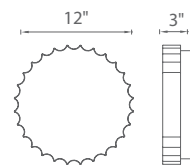

FM-4812

Model	Diameter	Wattage	Voltage	LED Lumens	Delivered Lumens	Finish
FM-4809-30	9"	27W	120V	1392	695	BN <i>Brushed Nickel</i>
FM-4812-30	12"	31W	120V	1646	1085	

Example: **FM-4812-30-BN**

For 277V special order, add an "F" before the color temperature: **FM-4812F-30-BN**

For 2700K add "-27"; 3500K add "-35" before the finish: **FM-4812-27-BN**