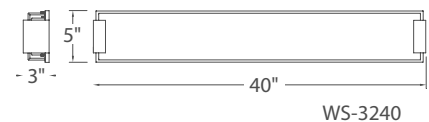

Model	Length	Watt	Voltage	LED Lumens	Delivered Lumens	Finish
WS-3218	18"	38W		2139	720	
WS-3226	26"	50W	120V	3750	960	BN <i>Brushed Nickel</i>
WS-3240	40"	82W		5625	2055	

Example: **WS-3226-BN**

For 277V special order, add an "F" before the finish: **WS-3226F-BN**