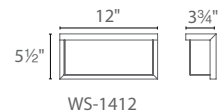

Model	Length	Watt	Voltage	LED Lumens	Delivered Lumens	Finish
WS-W1412	12"	29W		1200	690	AL <i>Brushed Aluminum</i> BZ <i>Bronze</i>
WS-1424	24"	55W	120V	2880	1455	
WS-1436	36"	91W		4566	2235	

Example: **WS-1436-BZ**

For 277V special order, add an "F" before the finish: **WS-1436F-BZ**

For 2700K add "-27"; 3500K add "-35" before the finish: **WS-1424-35-AL**