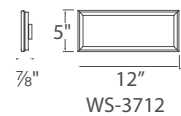

Model	Length	Watt	Voltage	LED Lumens	Delivered Lumens	Finish
WS-3712	12"	13W		970	500	AL Brushed Aluminum
WS-3718	18"	24W		2258	947	
WS-3724	24"	31W	120V	3008	1220	
WS-3736	36"	41W		3720	1697	

Example: **WS-3712-AL**

For 277V special order, add an "F" before the finish: **WS-3718F-AL**