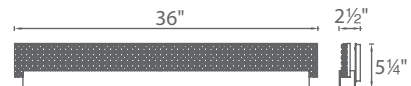

WS-41536

- ADA compliant, low profile design
- ETL & cETL damp location listed
- Full range dimming when used with compatible dimmers
- No transformer or driver required
- 50,000 hour rated life
- Color Temp: 3000K
- CRI: 90

Model	Length	Wattage	Voltage	LED Lumens	Delivered Lumens	Finish
WS-41512	12"	22.5W	120V	1278	740	PN Polished Nickel
WS-41518	18"	37.5W		2117	1260	
WS-41528	28"	56.5W		3498	2025	
WS-41536	36"	78.5W		4439	2790	

Example: **WS-41528-PN**