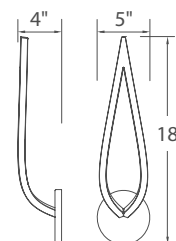

Example: **WS-11218-TT**

For 277V special order, add an "F" before the finish: **WS-11218F-FR**