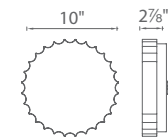

Sprocket

Scalloped pressed glass acid etched in soft white. A ceramic white interior ensures even illumination. Low profile design dims beautifully and renders exquisite color with extended life.

- Illuminates evenly without hotspots or shadowing
- Wall or ceiling mount
- Damp location listed
- Transformer located in outlet box
- Listed for use in closets
- Full range dimming when used with compatible dimmers*
- 277V option available *special order*
- 50,000 hour rated life
- Color Temp: 3000K 2700K / 3500K available *special order*
- CRI: 90

FM-4809

Model	Diameter	Wattage	Voltage	LED Lumens	Delivered Lumens	Finish
FM-4809-30	9"	27W	120V	1392	695	BN <i>Brushed Nickel</i>
FM-4812-30	12"	31W	120V	1646	1085	

Example: **FM-4812-30-BN**

For 277V special order, add an "F" before the color temperature: **FM-4812F-30-BN**

For 2700K add "-27"; 3500K add "-35" before the finish: **FM-4812-27-BN**