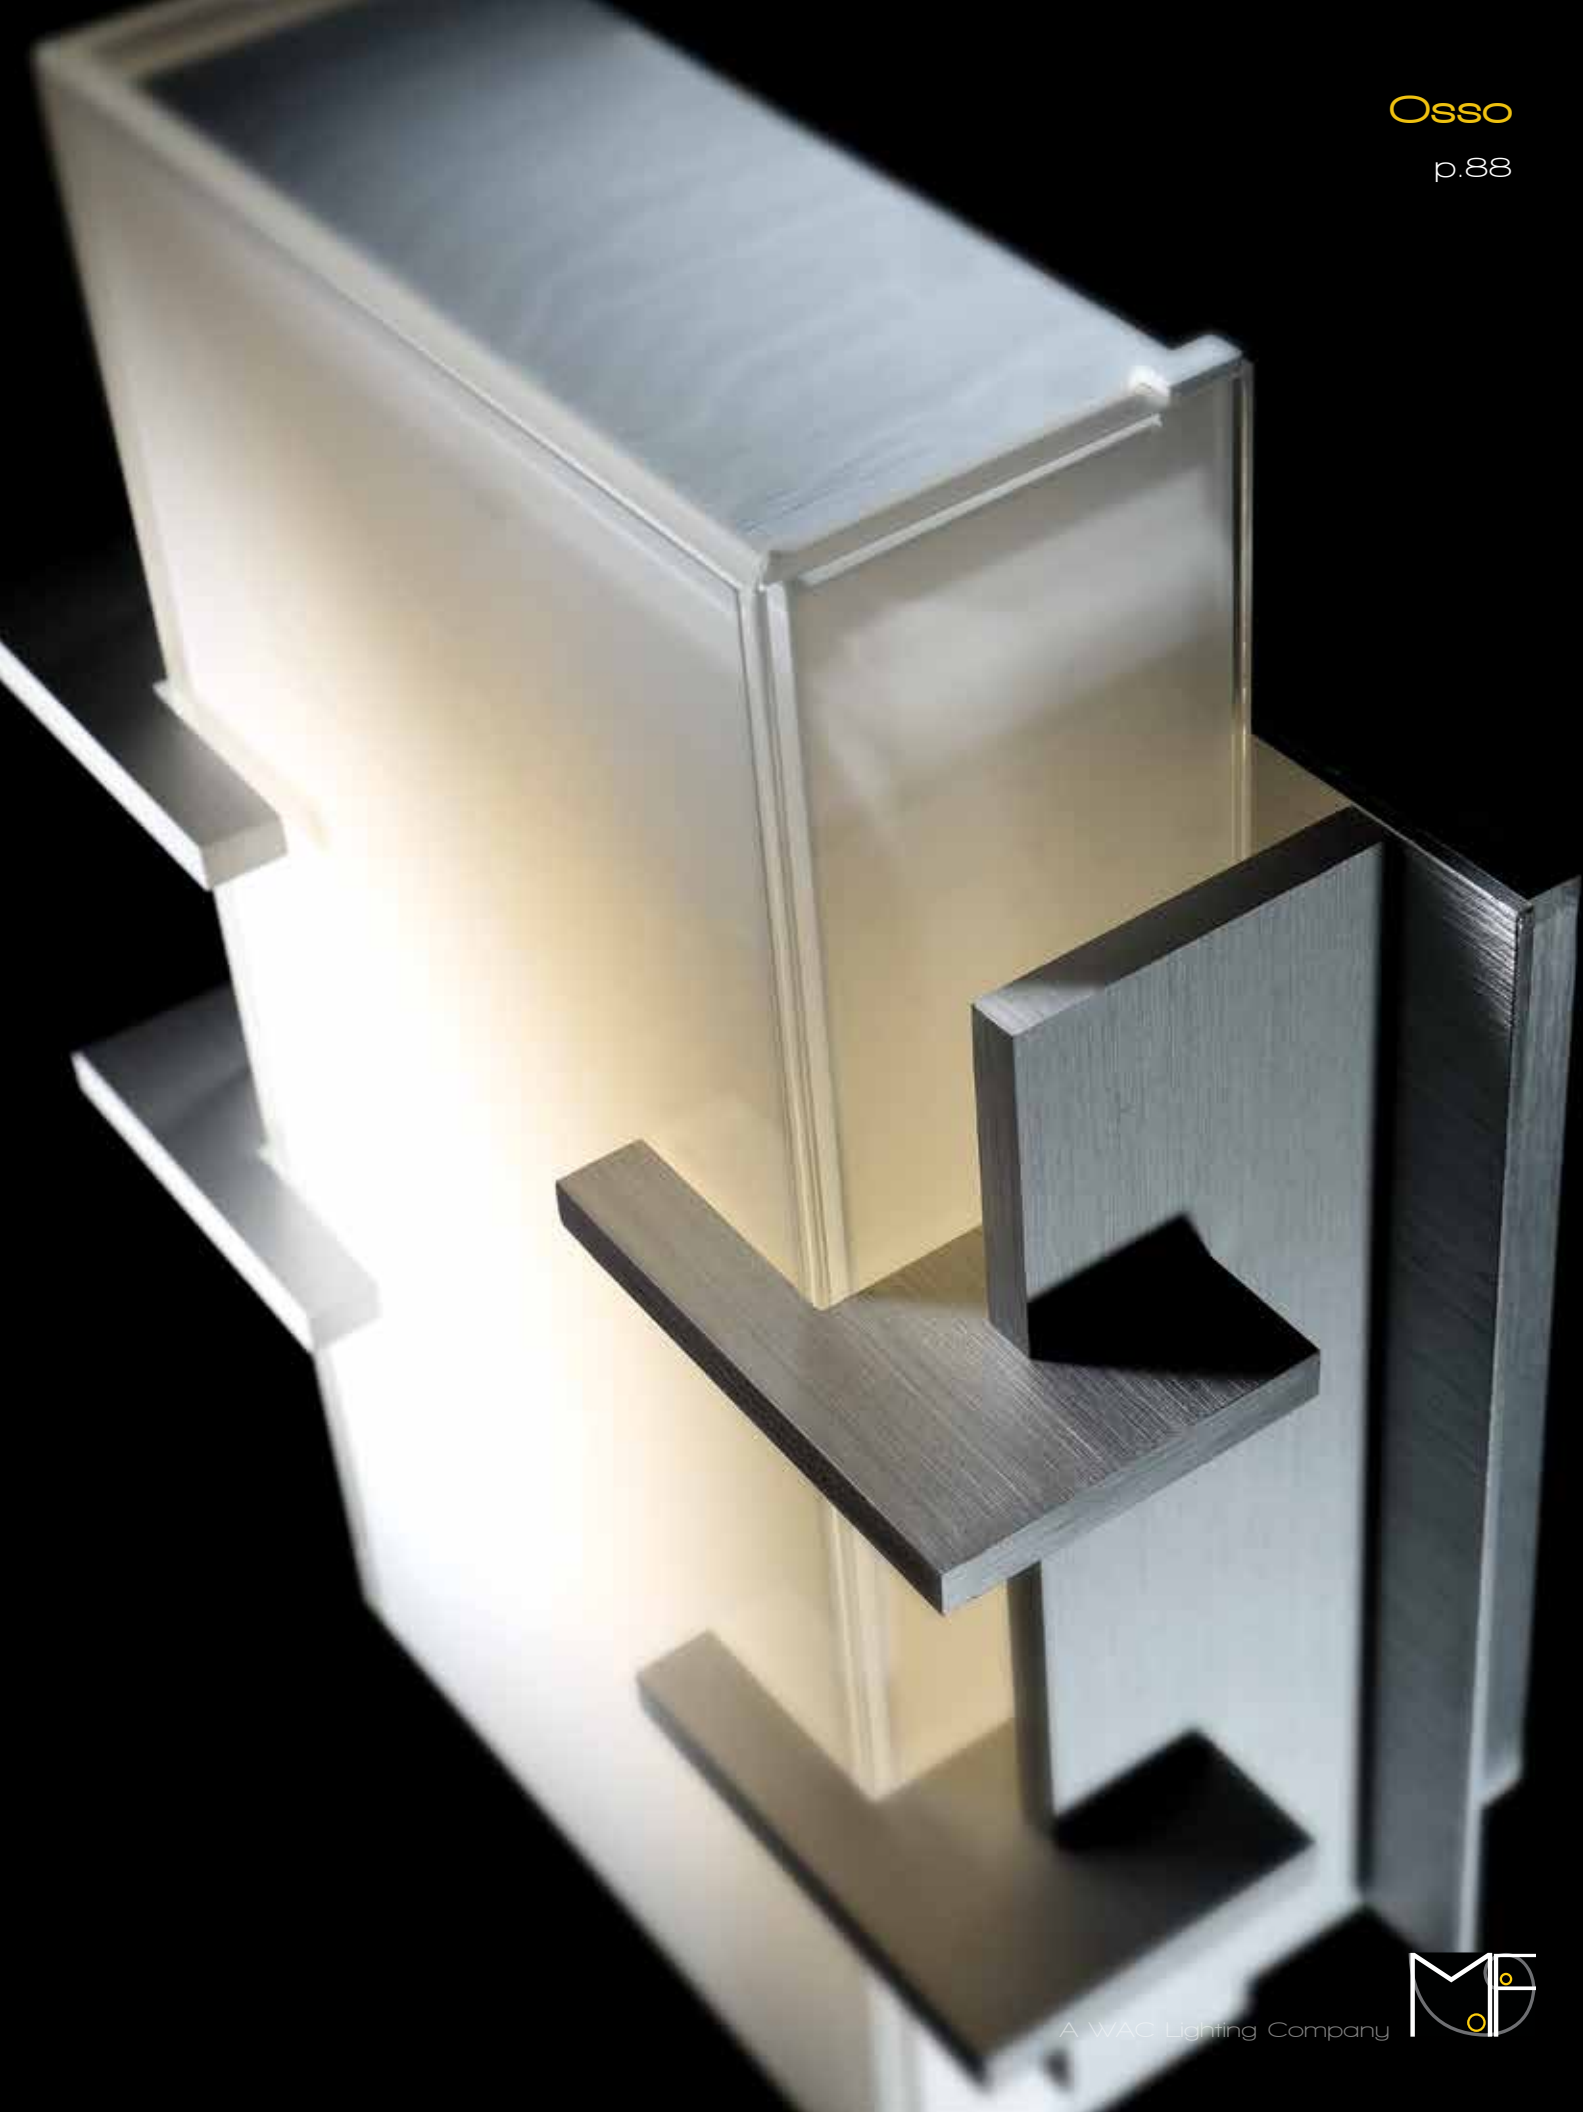

Osso

p.88

Virtue

Classically dimensional and timeless, Virtue is always in fashion. An intriguing facade representing intersecting structural planes of metal and glass inspired by architectural glass curtain wall design. Proportional scaling as a pleasing horizontal or vertical sconce further enhances design versatility.