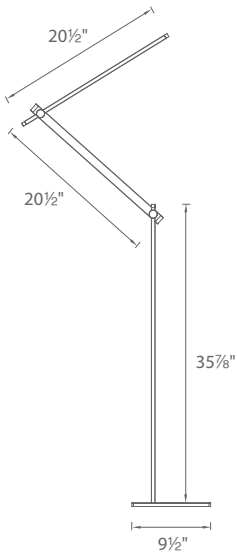

Example: **TL-1010-MC**

Balance

Flexible versatility greets a chic composition. The adjustable swing arm fully dimmable LED luminaire blends function with vibrant aesthetics. With fingertip touch dimming, precision floor lamp adjustment is available with easy access and control. Balance delivers robust illumination and remains cool to the touch.