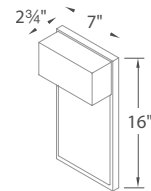

WS-W2316

Model	Height	Watt	Voltage	LED Lumens	Delivered Lumens	Finish
WS-W2308	8"					BK Black
WS-W2312	12"	8W	120V	280	245	BZ Bronze
WS-W2316	16"					GH Graphite
						WT White

Example: **WS-W2312-GH**

For 277V special order, add an "F" before the finish: **WS-W2312F-GH**