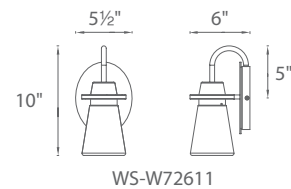

Model	Height	Wattage	Voltage	LED Lumens	Delivered Lumens	Finish
WS-W72611	10"	4W	120V	210	150	BZ Bronze
WS-W72614	14"	9W	120V	695	580	GH Graphite

Example: **WS-W72611-BZ**

For 277V special order, add an "F" before the finish: **WS-W72611F-BZ**