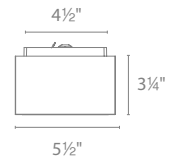

FM-W9200

Type	Model	Wattage	LED Lumens	Delivered Lumens	Finish
Flush Mount	FM-W9200	16.5W	1167	945	<table border="0"> <tr> <td>AL</td> <td>Brushed Aluminum</td> <td></td> </tr> <tr> <td>BK</td> <td>Black</td> <td></td> </tr> <tr> <td>BZ</td> <td>Bronze</td> <td></td> </tr> <tr> <td>GH</td> <td>Graphite</td> <td></td> </tr> <tr> <td>WT</td> <td>White</td> <td></td> </tr> </table>

Example: **FM-W9200-WT**

For 2700K add "-27"; 4000K add "-40" before the finish: **FM-W9200-27-GH**