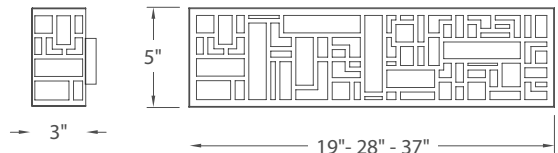

Model	Length	Watt	Voltage	LED Lumens	Delivered Lumens	Finish
WS-3019	19"	47W		2820	705	SS <i>Stainless Steel</i>
WS-3028	28"	55W	120V	3290	750	
WS-3037	37"	85W		5160	1625	

Example: **WS-3019-SS**

For 277V special order, add an "F" before the finish: **WS-3028F-SS**