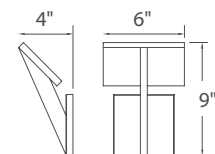

Example: **WS-11606-AL**