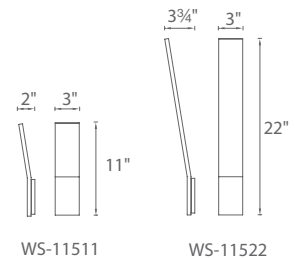

Example: **WS-11522-AL**

For 277V special order, add an "F" before the finish: **WS-11522F-WT**