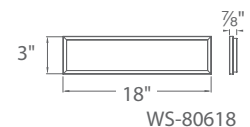

Model	Length	Wattage	Voltage	LED Lumens	Delivered Lumens	Finish
WS-80618	18"	13W		1129	378	AL Brushed Aluminum
WS-80624	24"	19W	120V	1504	537	
WS-80636	36"	25W		1860	780	

Example: **WS-80618-AL**

For 277V special order, add an "F" before the finish: **WS-80624F-AL**