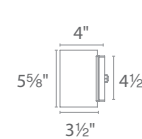

Vessel

A sleek, minimalist profile supported by precision engineering using advanced proprietary LED technology. Integral reflectors ensure high performance optics for accent and wall wash lighting, pathway and facade illumination and building security.

- Up & down light
- ADA compliant, low profile design
- ETL & cETL wet location listed, IP66 rated
- WS-W9101 is Energy Star® rated & Dark Sky Friendly
- Full range dimming when used with compatible dimmers*
- Mounts in any direction
- Driver located inside fixture
- Universal driver (120V-220V-277V)
- 60,000 hour rated life
- Color Temp: 3000K 2700K / 4000K available special order
- CRI: 90

WS-W9101

	Type	Model	Wattage	LED Lumens	Delivered Lumens	Finish
	Down Light	WS-W9101	16.5W	1167	860	AL Brushed Aluminum BK Black BZ Bronze GH Graphite WT White
	Up & Down Light	WS-W9102	29W	2334	1610	

Example: **WS-W9101-AL**
For 2700K add "-27"; 4000K add "-40" before the finish: **WS-W9102-40-BZ**