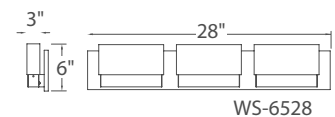

Model	Length	Watt	Voltage	LED Lumens	Delivered Lumens	Finish
WS-6509	9"	14W	120V	1230	525	CH Chrome
WS-6519	19"	29W		2465	1100	
WS-6528	28"	44W		3695	1820	
WS-6537	37"	58W		4925	2285	

Example: **WS-6509-CH**