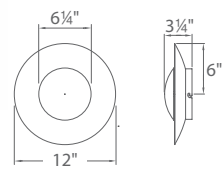

Blaze

A radiating spectacle of warm indirect illumination from hand applied gold leaf. Offered in three proportional sizes to design in multiples on walls or ceilings.

WS-30612