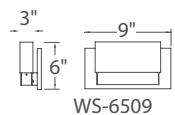

Model	Length	Watt	Voltage	LED Lumens	Delivered Lumens	Finish
WS-6509	9"	14W	120V	1230	525	CH Chrome
WS-6519	19"	29W		2465	1100	
WS-6528	28"	44W		3695	1820	
WS-6537	37"	58W		4925	2285	

Example: **WS-6509-CH**