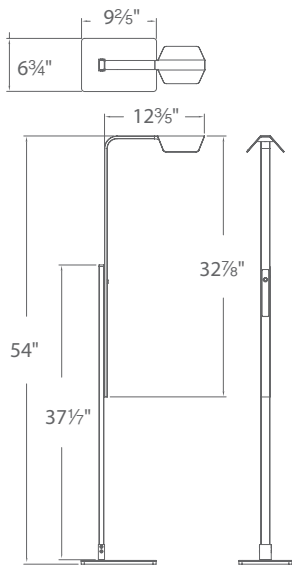

Black

Titanium

Model	Wattage	Voltage	LED Lumens	Delivered Lumens	Finish
TL-1510	10W	120V-220V	464	402	TT <i>Titanium</i> BK <i>Black</i>

Example: **TL-1510-TT**

Dove

p.276

Dove

A peaceful simple folded form transformed into a lovely modern task floor lam. The adjustable head with high powered LEDs provide functional lighting, and features a conveniently located fingertip touch dimmer.