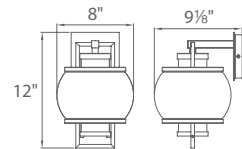

Lucid

A clearly defined orb gently encircles a cylinder of opal glass. Lucid is a clean and updated version of the traditional lantern that may be hung in multiples in an outdoor entertainment area or over an entryway. See pages 209-210 for coordinating pendant which is also available for cohesive specifications around upscale residential or hospitality commercial spaces both inside and out.

- ETL & cETL wet location listed, IP65 rated
- CEC Title 24 Compliant
- Aluminum construction with mouth blown clear etched opal glass
- Full range dimming when used with compatible dimmers*
- No transformer or driver required
- 80,000 hour rated life
- Color Temp: 3000K
- CRI: 90

WS-W74612

Model	Height	Wattage	Voltage	LED Lumens	Delivered Lumens	Finish
WS-W74612	12"	8W	120V	670	460	BK Black
WS-W74615	15"	12W	120V	980	660	

Example: **WS-W74612-BK**