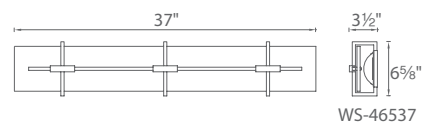

Model	Length	Wattage	Voltage	LED Lumens	Delivered Lumens	Finish
WS-46518	18"	25.5W		1508	590	SS Polished Stainless Steel
WS-46527	27"	39W	120V	2537	1215	
WS-46537	37"	53W		3637	1625	

Example: **WS-46527-SS**

For 277V special order, add an "F" before the finish: **WS-46527F-SS**