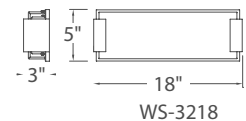

Model	Length	Watt	Voltage	LED Lumens	Delivered Lumens	Finish
WS-3218	18"	38W		2139	720	
WS-3226	26"	50W	120V	3750	960	BN <i>Brushed Nickel</i>
WS-3240	40"	82W		5625	2055	

Example: **WS-3226-BN**

For 277V special order, add an "F" before the finish: **WS-3226F-BN**