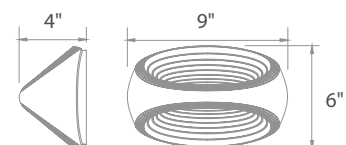

Example: **WS-11109-WT**
For 277V special order, add an "F" before the finish: **WS-11109F-WT**