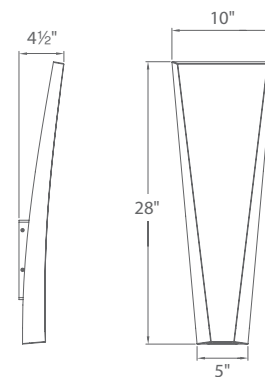

Big V

Sometimes, the name says it all. More impressive in real life, this monolith of a vaulted sconce will light a façade and make a great, big, bold design statement.

Graphite

Bronze

WS-W69620

WS-W69628

- ETL & cETL wet location listed, IP65 rated
- CEC Title 24 Compliant
- Up & down light
- Aluminum construction
- Full range dimming when used with compatible dimmers*
- Driver located in canopy
- Universal driver (120V-220V-277V)
- 55,000 hour rated life
- Color Temp: 3000K
- CRI: 90