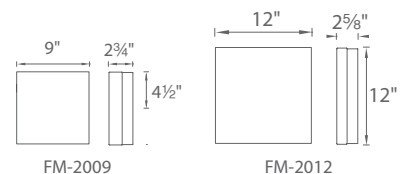

Example: **FM-2009-30-TT**

For 277V special order, add an "F" before the color temperature: **FM-2009F-30-TT

For 2700K add "-27"; 3500K add "-35" before the finish: **FM-2009-27-TT**