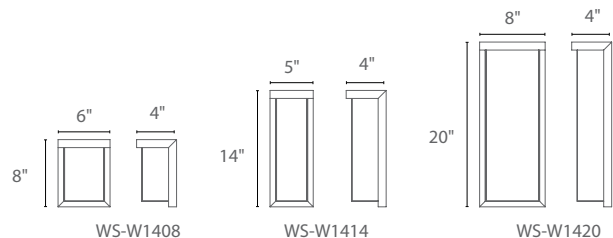

Model	Height	Watt	Voltage	LED Lumens	Delivered Lumens	Finish
WS-W1408	8"	11.5W		525	340	AL Brushed Aluminum BZ Bronze
WS-W1414	14"	19.5W	120V	910	670	
WS-W1420	20"	29W		1575	1050	

Example: **WS-W1420-AL**

For 277V special order, add an "F" before the finish: **WS-W1420F-AL**

For 2700K add "-27"; 3500K add "-35" before the finish: **WS-W1414-35-AL**