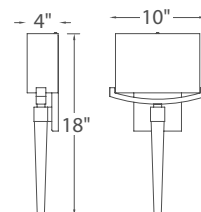

Model	Height	Watt	Voltage	LED Lumens	Delivered Lumens	Finish
WS-12118	18"	19W	120V	1605	1040	PN Polished Nickel

Example: **WS-12118-PN**