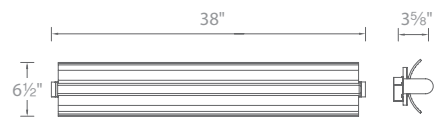

WS-50538

Model	Length	Wattage	Voltage	LED Lumens	Delivered Lumens	Finish
WS-50526	26"	20W	120V-220V-277V	1725	1350	AL Brushed Aluminum
WS-50538	38"	30W		2560	1950	

Example: **WS-50526-AL**