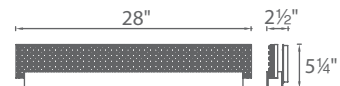

Quantum

Opulent jewelry quality crystals artfully illuminated with multipoint source LED technology for a spectacle of shimmering sparkle. Elegant design combining exquisite optic hand cut crystals with powerful LED illumination with beautiful color rendition. Ideal as a vanity luminaire for fine baths or as an elegant wall sconce in luxury hotels and fine homes. Available in four sizes.

WS-41528

- ADA compliant, low profile design
- ETL & cETL damp location listed
- Full range dimming when used with compatible dimmers
- No transformer or driver required
- 50,000 hour rated life
- Color Temp: 3000K
- CRI: 90

Model	Length	Wattage	Voltage	LED Lumens	Delivered Lumens	Finish
WS-41512	12"	22.5W	120V	1278	740	PN Polished Nickel
WS-41518	18"	37.5W		2117	1260	
WS-41528	28"	56.5W		3498	2025	
WS-41536	36"	78.5W		4439	2790	

Example: **WS-41528-PN**