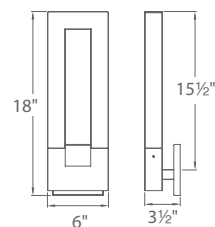

Chill

Sparkles emit playfully from light bouncing off bubbles frozen in solid crystal. Powerful LED light sources hidden within a polished nickel frame illuminate upwards and downwards.

May be an upscale lobby sconce, a theater room sconce, or luxury bath sconce.

- ADA compliant, low profile design
- Clear seedy crystal
- ETL & cETL damp location listed
- Full range dimming when used with compatible dimmers*
- Driver located in outlet box
- Universal driver (120V-220V-277V)
- 35,000 hour rated life
- Color Temp: 3000K
- CRI: 90

Model	Height	Wattage	Voltage	LED Lumens	Delivered Lumens	Finish
WS-31618	18"	20W	120V-220V-277V	1433	722	PN Polished Nickel

Example: **WS-31618-PN**