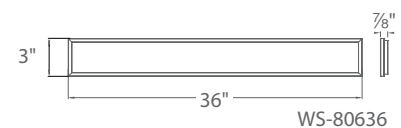

Model	Length	Wattage	Voltage	LED Lumens	Delivered Lumens	Finish
WS-80618	18"	13W		1129	378	AL Brushed Aluminum
WS-80624	24"	19W	120V	1504	537	
WS-80636	36"	25W		1860	780	

Example: **WS-80618-AL**

For 277V special order, add an "F" before the finish: **WS-80624F-AL**