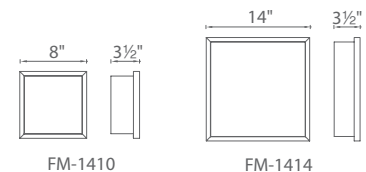

Example: **FM-1414-AL**

For 277V special order, add an "F" before the finish: **FM-1410F-GH**

For 2700K add "-27"; 3500K add "-35" before the finish: **FM-1414-35-BK**