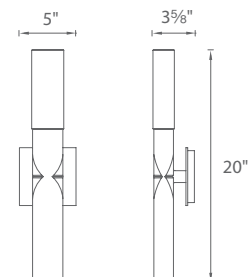

Model	Height	Wattage	Voltage	LED Lumens	Delivered Lumens	Finish
WS-W37520	20"	8W	120V	240	180	ORB Oil Rubbed Bronze

Example: **WS-W37520-ORB**