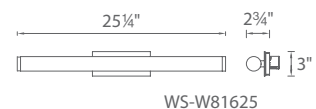

Model	Length	Wattage	Voltage	LED Lumens	Delivered Lumens	Finish
WS-W81619	19"	15W		1500	1010	AL Brushed Aluminum
WS-W81625	25"	20W	120V-220V-277V	1725	1375	
WS-W81637	37"	30W		2560	2130	

Example: **WS-W81619-AL**