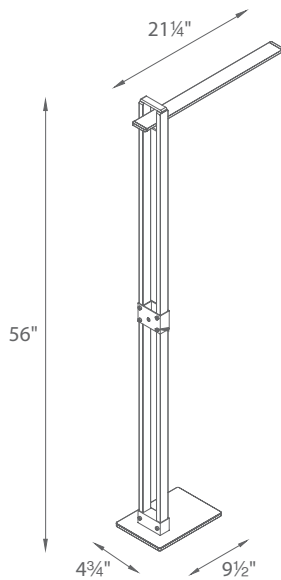

Suspension

A progressive design reminiscent of suspension bridges, cranes and levers. The Suspension floor lamp features a 180 degree adjustable arm with high powered LED module and a conveniently located fingertip touch dimmer.

- ETL & cETL damp location listed
- CEC Title 20 Compliant
- Fingertip touch dimming
- Universal voltage (120V-220V)
- Driver located at the plug
- 80,000 hour rated life
- Color Temp: 3000K
- CRI: 85