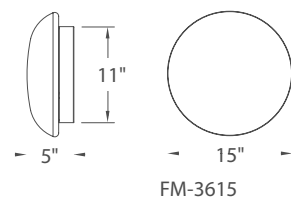

Model	Length	Watt	Voltage	LED Lumens	Delivered Lumens	Finish
FM-3610	10"	21W	120V	1350	585	WT <i>White</i>
FM-3615	15"	28W		2025	880	

Example: **FM-3610-WT**

For 277V special order, add an "F" before the finish: **FM-3615F-WT**

For 2700K add "-27"; 3500K add "-35" before the finish: **FM-3610-27-WT**