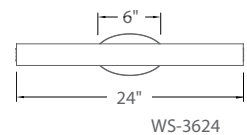

Model	Height	Watt	Voltage	LED Lumens	Delivered Lumens	Finish
WS-3611	11"	9W	120V	1235	630	BN Brushed Nickel CH Chrome

Example: **WS-3611-BN**

For 277V special order, add an "F" before the finish: **WS-3611F-BN**

For 2700K add "-27"; 3500K add "-35" before the finish: **WS-3611-27-BN**

Model	Length	Watt	Voltage	LED Lumens	Delivered Lumens	Finish
WS-3618	18"	30.5W		2030	1445	BN Brushed Nickel CH Chrome
WS-3624	24"	37.5W	120V	2720	1930	
WS-3632	32"	50W		3725	2905	

Example: **WS-3624-BN**

For 277V special order, add an "F" before the finish: **WS-3632F-BN**

For 2700K add "-27"; 3500K add "-35" before the finish: **WS-3632-35-CH**