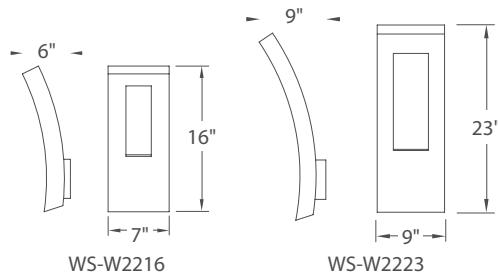

WS-W2216

WS-W2223

Model	Height	Wattage	Voltage	LED Lumens	Delivered Lumens	Finish
WS-W2216	16"	16W	120V	960	490	BZ Bronze
WS-W2223	23"	24W		1440	735	GH Graphite

Example: **WS-W2216-GH**

For 277V special order, add an "F" before the finish: **WS-W2216F-BZ**