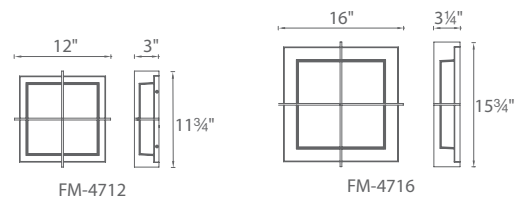

Model	Width	Wattage	Voltage	LED Lumens	Delivered Lumens	Finish
FM-4712	12"	21.5W	120V	1560	725	BZ Bronze
FM-4716	16"	40W		2800	1160	SS Stainless Steel

Example: **FM-4712-SS**