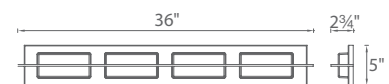

WS-47535

- ADA compliant, low profile design
- ETL & cETL damp location listed
- CEC Title 24 Compliant
- Full range dimming when used with compatible dimmers*
- No transformer or driver required
- Also available as flush mount for ceiling or walls. See page 261
- 80,000 hour rated life
- Color Temp: 3000K
- CRI: 90

Model	Length	Wattage	Voltage	LED Lumens	Delivered Lumens	Finish
WS-47511	11"	1 light 10W	120V	679	385	BZ Bronze SS Stainless Steel
WS-47520	20"	2 lights 19.5W		1287	690	
WS-47528	28"	3 lights 29.5W		1978	1090	
WS-47535	36"	4 lights 39.5W		2613	1500	

Example: **WS-47528-SS**