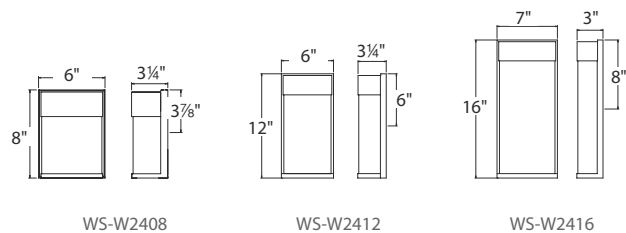

WS-W2408

WS-W2412

WS-W2416

Model	Height	Watt	Voltage	LED Lumens	Delivered Lumens	Finish
WS-W2408	8"					BZ Bronze  GH Graphite 
WS-W2412	12"	8W	120V	215	145	
WS-W2416	16"					

Example: **WS-W2416-BZ**

Hiline