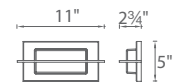

Razor

Raze the standard for fine bath lighting with these cutting edge aesthetics that leave the ordinary behind. Thick walled glass is uniformly lit framed in polished stainless steel. Suited for today's interiors, from traditional to contemporary in bronze and stainless steel.

WS-47511