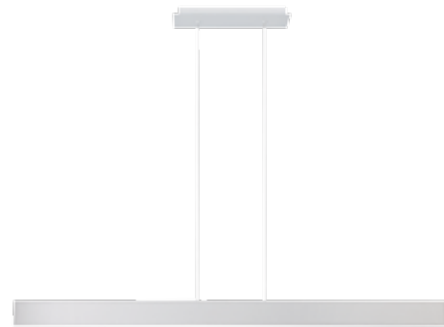

White

- ETL & cETL damp location listed
- Full range dimming when used with compatible dimmers*
- Transformer located in canopy
- Replaceable LED module
- 277V option available *special order*
- 80,000 hour rated life
- Color Temp: 3000K
- CRI: 90

Model	Length	Watt	Voltage	LED Lumens	Delivered Lumens	Finish
PD-51542	42"	49W	120V	3750	1700	BK Black WT White

Example: **PD-51542-WT**

For 277V special order, add an "F" before the finish: **PD-51542F-BK**