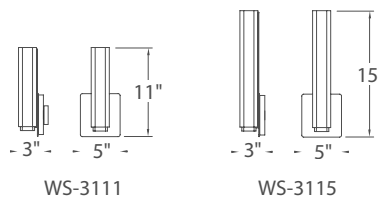

WS-3111

WS-3115

Model	Height	Watt	Voltage	LED Lumens	Delivered Lumens	Finish
WS-2909	11"	17W	120V	940	340	BN Brushed Nickel
WS-2917	17"	26W		1566	705	CH Chrome

Example: **WS-2909-BN**

For 277V special order, add an "F" before the finish: **WS-W2909F-BN**

For 2700K add "-27"; 3500K add "-35" before the finish: **WS-W2917-27-BN**

Model	Height	Watt	Voltage	LED Lumens	Delivered Lumens	Finish
WS-3111	11"	16W	120V	938	410	BN Brushed Nickel
WS-3115	15"	21W		1250	590	BZ Bronze
						CH Chrome

Example: **WS-3111-BN**

For 277V special order, add an "F" before the finish: **WS-W3111F-BN**

For 2700K add "-27"; 3500K add "-35" before the finish: **WS-W3111-35-BN**