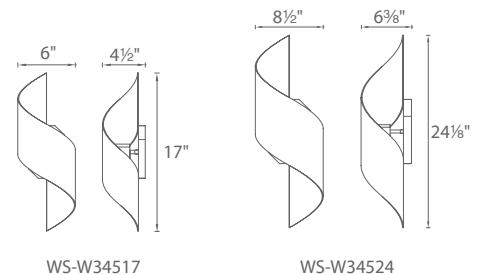

Wattage	Voltage	LED Lumens	Delivered Lumens	Finish
WS-W34517	17"	8W	120V	221	140	BZ Bronze
WS-W34524	24 1/8"	8W	120V	233	150	GH Graphite

Example: **WS-W34524-GH**