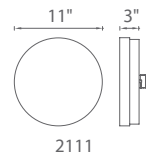

Wattage	Voltage	LED Lumens	Delivered Lumens	Finish	
FM-2111-30	11"	31W	120V	1635	940	TT Titanium	

Example: **FM-2111-30-TT**

For 277V special order, add an "F" before the color temperature: **FM-2111F-30-TT**