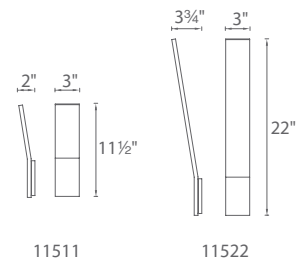

Blade

New Brushed Aluminum Finish

A new slant on modern lighting. This low profile angular sconce deploys robust indirect illumination of walls and surfaces in two sizes for various applications. The subtle graduated design offers a unique look and high style appeal.

- ADA compliant, low profile design
- CEC Title 24 compliant
- Damp location listed
- Mounts only on a 2" x 4" vertical switch box
- Dimming with electronic low voltage (ELV) dimmer
- Conversion plate for 4" J box included
- No transformer or driver required
- 50,000 hour rated life
- Color Temp: 3000K
- CRI: 90

		Wattage	Voltage	LED Lumens	Delivered Lumens	Finish
WS-11511	11"	9.5W	120V	666	660	AL Brushed Aluminum
WS-11522	22"	18.5W	120V	1332	1150	WT White

Example: **WS-11522-AL**