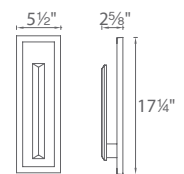

33518

	Wattage	Voltage	LED Lumens	Delivered Lumens	Finish
WS-W33518	15W	120V	94	85	ORB Oil Rubbed Bronze

Example: **WS-W33518-ORB**