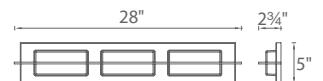

Razor

Raze the standard for fine bath lighting with these cutting edge aesthetics that leave the ordinary behind. Thick walled glass is uniformly lit framed in polished stainless steel. Suited for today's interiors, from traditional to contemporary in bronze and stainless steel.

WS-47528

- ADA compliant, low profile design
- Damp location listed
- CEC Title 24 compliant
- Dimming with electronic low voltage (ELV) dimmer
- No transformer or driver required
- 80,000 hour rated life
- Color Temp: 3000K
- CRI: 90

		Wattage	Voltage	LED Lumens	Delivered Lumens	Finish
WS-47511	11"	10W	120V	679	385	
WS-47520	20"	19.5W	120V	1287	690	BZ Bronze
WS-47528	28"	29.5W	120V	1978	1090	SS Stainless Steel
WS-47535	36½"	39.5W	120V	2613	1500	

Example: **WS-47528-SS**