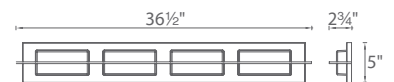

WS-47535

- ADA compliant, low profile design
- Damp location listed
- CEC Title 24 compliant
- Dimming with electronic low voltage (ELV) dimmer
- No transformer or driver required
- 80,000 hour rated life
- Color Temp: 3000K
- CRI: 90

		Wattage	Voltage	LED Lumens	Delivered Lumens	Finish
WS-47511	11"	10W	120V	679	385	
WS-47520	20"	19.5W	120V	1287	690	BZ Bronze
WS-47528	28"	29.5W	120V	1978	1090	SS Stainless Steel
WS-47535	36½"	39.5W	120V	2613	1500	

Example: **WS-47528-SS**