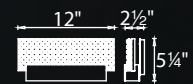

WS-41512

- ADA compliant, low profile design
- ETL & cETL damp location listed
- Dimming with electronic low voltage (ELV) dimmer
- No transformer or driver required
- 50,000 hour rated life
- Color Temp: 3000K
- CRI: 90

		Wattage	Voltage	LED Lumens	Delivered Lumens	Finish
WS-41512	12"	22.5W	120V	1278	740	PN Polished Nickel
WS-41518	18"	37.5W	120V	2117	1260	
WS-41528	28"	56.5W	120V	3498	2025	
WS-41536	36"	78.5W	120V	4439	2790	

Example: **WS-41528-PN**