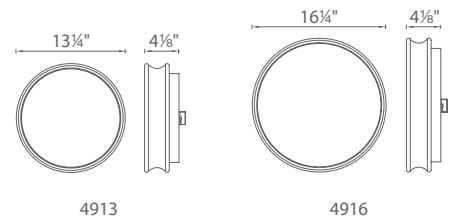

Wattage	Voltage	LED Lumens	Delivered Lumens	Finish
FM-4913	13"	26.5W	120V	1400	880
FM-4916	16"	31W	120V	1573	1085
					BN <i>Brushed Nickel</i>

Example: **FM-4916-BN**

For 277V special order, add an "F" before the finish: **FM-4916F-BN**