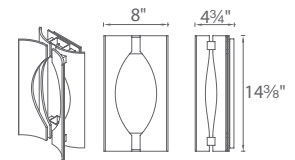

27515

	Wattage	Voltage	LED Lumens	Delivered Lumens	Finish
WS-W27515	8W	120V	210	150	BZ Bronze

Example: **WS-W27515-BZ**