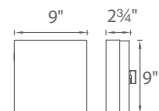

2009

		Wattage	Voltage	LED Lumens	Delivered Lumens	Finish	
FM-2009-30	9"	27W	120V	1376	910	TT Titanium	

Example: **FM-2009-30-TT**

For 277V special order, add an "F" before the color temperature: **FM-2009F-30-TT**