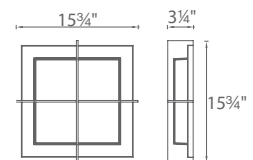

4716

		Wattage	Voltage	LED Lumens	Delivered Lumens	Finish
FM-4712	1 1/4"	21.5W	120V	1560	725	BZ Bronze
FM-4716	1 5/8"	40W	120V	2800	1160	SS Stainless Steel

Example: **FM-4712-SS**