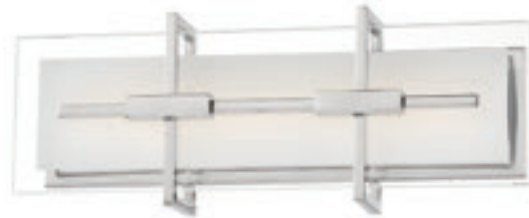

# Seismic

Classic architectural styling and flattering light intersect in this open grid structure with an etched white glass layer. Accented with braces and struts in an elaborate design. Mounts vertically or horizontally as a vanity light in baths or as a wall sconce in corridors.