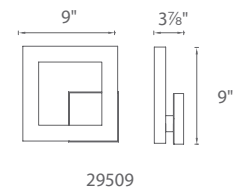

Wattage	Voltage	LED Lumens	Delivered Lumens	Finish
WS-W29509	19.5W	120V	601	485	BZ <i>Bronze</i> GH <i>Graphite</i>

Example: **WS-W29509-BZ**