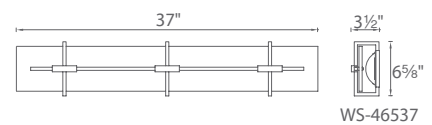

Seismic

Classic architectural styling and flattering light intersect in this open grid structure with an etched white glass layer. Accented with braces and struts in an elaborate design. Mounts vertically or horizontally as a vanity light in baths or as a wall sconce in corridors.

- ADA compliant, low profile design
- CEC Title 24 compliant for WS-46518, WS-46527
- Damp location listed
- Polished stainless steel material
- Dimming with electronic low voltage (ELV) dimmer
- No transformer or driver required
- 80,000 hour rated life
- Color Temp: 3000K
- CRI: 90

		Wattage	Voltage	LED Lumens	Delivered Lumens	Finish
WS-46518	18"	25.5W	120V	1508	590	SS Polished Stainless Steel
WS-46527	27"	39W	120V	2537	1215	
WS-46537	37"	53W	120V	3637	1625	

Example: **WS-46527-SS**