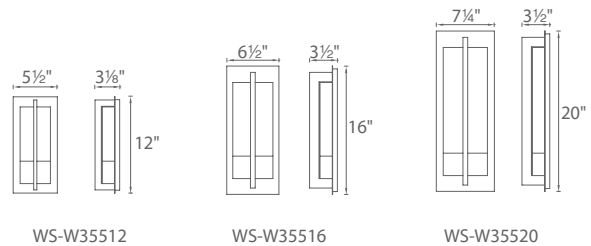

Wattage	Voltage	LED Lumens	Delivered Lumens	Finish
WS-W35512	12"	8W	120V	145	75
WS-W35516	16"	12W	120V	200	90
WS-W35520	20"	16W	120V	300	150
					SS <i>Stainless Steel</i> BZ <i>Bronze</i>

Example: **WS-W35520-SS**