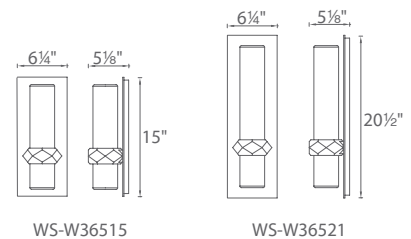

Wattage	Voltage	LED Lumens	Delivered Lumens	Finish
WS-W36515	15"	15W	120V	914	580	ORB Oil Rubbed Bronze
WS-W36521	21"	24W	120V	1488	965	

Example: **WS-W36521-ORB**