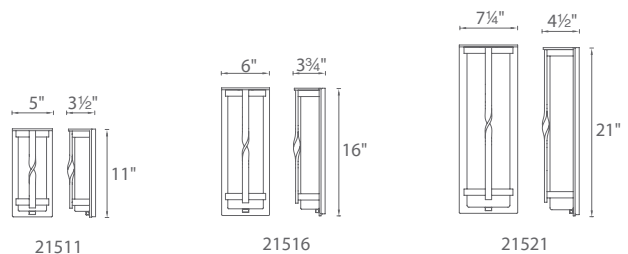

Wattage	Voltage	LED Lumens	Delivered Lumens	Finish
WS-W21511	11"	15.5W	120V	674	370	BZ Bronze
WS-W21516	16"	19.5W	120V	1062	555	
WS-W21521	21"	26.0W	120V	1443	985	

Example: **WS-W21516-BZ**