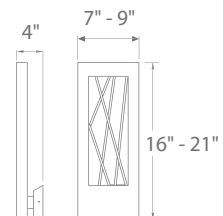

Model	Width	Wattage	Voltage	LED Lumens	Delivered Lumens	Finish
WS-W5516	16"	7"	25W	120V	1060	625 BZ <i>Bronze</i>
WS-W5521	21"	9"	28W	120V	1241	770 GH <i>Graphite</i>

Example: **WS-W5516-BZ**