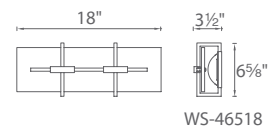

Seismic

Classic architectural styling and flattering light intersect in this open grid structure with an etched white glass layer. Accented with braces and struts in an elaborate design. Mounts vertically or horizontally as a vanity light in baths or as a wall sconce in corridors.

- ADA compliant, low profile design
- CEC Title 24 compliant for WS-46518, WS-46527
- Damp location listed
- Polished stainless steel material
- Dimming with electronic low voltage (ELV) dimmer
- No transformer or driver required
- 80,000 hour rated life
- Color Temp: 3000K
- CRI: 90

		Wattage	Voltage	LED Lumens	Delivered Lumens	Finish
WS-46518	18"	25.5W	120V	1508	590	SS Polished Stainless Steel
WS-46527	27"	39W	120V	2537	1215	
WS-46537	37"	53W	120V	3637	1625	

Example: **WS-46527-SS**