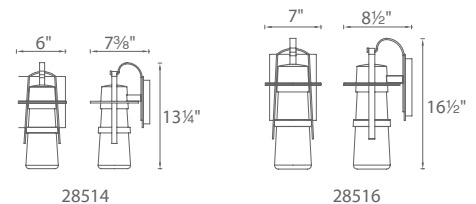

Wattage	Voltage	LED Lumens	Delivered Lumens	Finish
WS-W28514	13 1/4"	10W	120V	481	465	ORB Oil Rubbed Bronze
WS-W28516	16 1/2"	10W	120V	481	465	

Example: **WS-W28514-ORB**