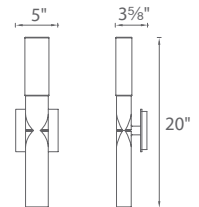

Torch

Crowned with exquisite Piastra glass hand formed and crafted utilizing a 13th century artisanship technique, Torch illuminates with ambient interest while delivering down lighting for pathways and floors.

- ADA compliant, low profile design
- Wet location listed, IP65 rated
- Aluminum construction
- Dimming with electronic low voltage (ELV) dimmer
- No transformer or driver required
- 50,000 hour rated life
- Color Temp: 3000K
- CRI: 85

	Wattage	Voltage	LED Lumens	Delivered Lumens	Finish
WS-W37520	8W	120V	240	180	ORB Oil Rubbed Bronze

Example: **WS-W37520**