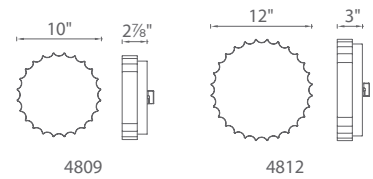

Wattage	Voltage	LED Lumens	Delivered Lumens	Finish
FM-4809-30	10"	27W	120V	1392	BN <i>Brushed Nickel</i>
FM-4812-30	12"	31W	120V	1646	

Example: **FM-4812-30-BN**

For 277V special order, add an "F" before the color temperature: **FM-4812F-30-BN**