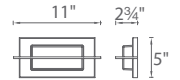

Razor

Raze the standard for fine bath lighting with these cutting edge aesthetics that leave the ordinary behind. Thick walled glass is uniformly lit framed in polished stainless steel. Suited for today's interiors, from traditional to contemporary in bronze and stainless steel.

WS-47511