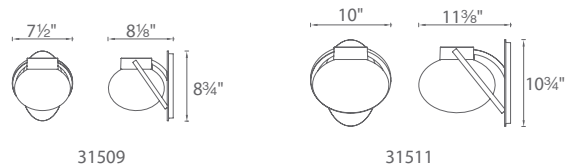

Wattage	Voltage	LED Lumens	Delivered Lumens	Finish
WS-W31509	8 3/4"	10W	120V	626	585	ORB Oil Rubbed Bronze
WS-W31511	10 3/4"	10W	120V	626	620	GH Graphite

Example: **WS-W31509-ORB**