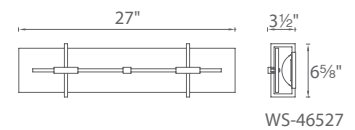

Seismic

Classic architectural styling and flattering light intersect in this open grid structure with an etched white glass layer. Accented with braces and struts in an elaborate design. Mounts vertically or horizontally as a vanity light in baths or as a wall sconce in corridors.

- ADA compliant, low profile design
- CEC Title 24 compliant for WS-46518, WS-46527
- Damp location listed
- Polished stainless steel material
- Dimming with electronic low voltage (ELV) dimmer
- No transformer or driver required
- 80,000 hour rated life
- Color Temp: 3000K
- CRI: 90

		Wattage	Voltage	LED Lumens	Delivered Lumens	Finish
WS-46518	18"	25.5W	120V	1508	590	SS Polished Stainless Steel
WS-46527	27"	39W	120V	2537	1215	
WS-46537	37"	53W	120V	3637	1625	

Example: **WS-46527-SS**