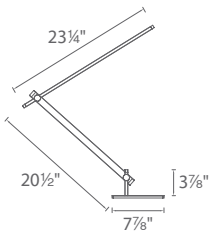

Balance

Flexible versatility greets a chic composition. The adjustable swing arm fully dimmable LED luminaire blends function with vibrant aesthetics. With fingertip touch dimming, precision lighting adjustment is available with easy access and control.

- Damp location listed
- Fingertip touch dimming on base
- Driver located at the plug
- 80,000 hour rated life
- Color Temp: 3000K
- CRI: 85

	Wattage	Voltage	LED Lumens	Delivered Lumens	Finish
TL-1010	11W	120V	630	455	AL <i>Brushed Aluminum</i> BK <i>Black</i> MC <i>Multicolor</i>

Example: **TL-1010-MC**