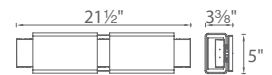

Aegean

Emulating the calming effect of moving water. Elegant mouth blown white opal glass with cast metal framework. Mounts vertically or horizontally without transformer or driver as an elegant luminaire for a vanity or as an ADA sconce in a foyer or hallway. Four sizes available.

WS-45522

- ADA compliant, low profile design
- CEC Title 24 compliant
- Damp location listed
- Dimming with electronic low voltage (ELV) dimmer
- No transformer or driver required
- 80,000 hour rated life
- Color Temp: 3000K
- CRI: 90

		Wattage	Voltage	LED Lumens	Delivered Lumens	Finish
WS-45512	12"	9.5W	120V	691	505	PN Polished Nickel
WS-45522	21 1/2"	19W	120V	1369	1040	
WS-45531	31"	28.5W	120V	2017	1535	
WS-45541	40 1/2"	39W	120V	2840	2050	

Example: **WS-45531-PN**