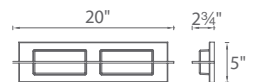

Razor

Raze the standard for fine bath lighting with these cutting edge aesthetics that leave the ordinary behind. Thick walled glass is uniformly lit framed in polished stainless steel. Suited for today's interiors, from traditional to contemporary in bronze and stainless steel.

WS-47520

- ADA compliant, low profile design
- Damp location listed
- CEC Title 24 compliant
- Dimming with electronic low voltage (ELV) dimmer
- No transformer or driver required
- 80,000 hour rated life
- Color Temp: 3000K
- CRI: 90

		Wattage	Voltage	LED Lumens	Delivered Lumens	Finish
WS-47511	11"	10W	120V	679	385	
WS-47520	20"	19.5W	120V	1287	690	BZ Bronze
WS-47528	28"	29.5W	120V	1978	1090	SS Stainless Steel
WS-47535	36½"	39.5W	120V	2613	1500	

Example: **WS-47528-SS**