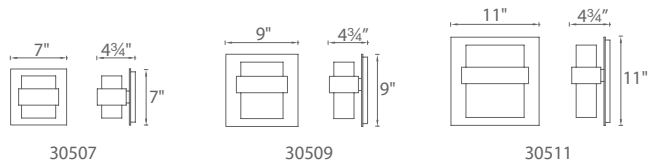

Wattage	Voltage	LED Lumens	Delivered Lumens	Finish
WS-W30507	7"	12W	120V	270	200	ORB Oil Rubbed Bronze
WS-W30509	9"	20W	120V	546	410	
WS-W30511	11"	28W	120V	550	415	

Example: **WS-W30509-ORB**