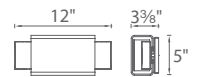

Aegean

Emulating the calming effect of moving water. Elegant mouth blown white opal glass with cast metal framework. Mounts vertically or horizontally without transformer or driver as an elegant luminaire for a vanity or as an ADA sconce in a foyer or hallway. Four sizes available.

WS-45512