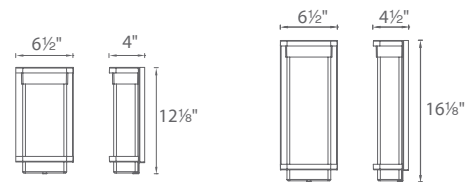

WS-W32512

WS-W32516

	Wattage	Voltage	LED Lumens	Delivered Lumens	Finish	
WS-W32512	12"	5W	120V	230	205	BZ Bronze
WS-W32516	16"	10.5W	120V	380	365	GH Graphite

Example: **WS-W32516-BZ**