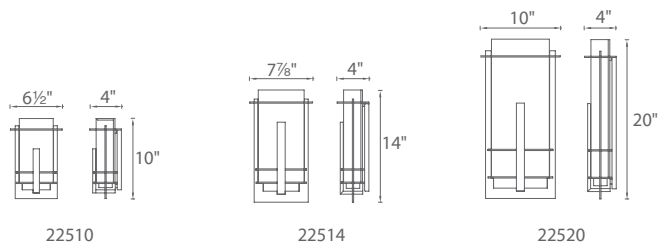

Wattage	Voltage	LED Lumens	Delivered Lumens	Finish
WS-W22510	10"	10W	120V	616	330
WS-W22514	14"	15.5W	120V	918	465
WS-W22520	20"	26.5W	120V	1620	840
					BZ Bronze

Example: **WS-W22520-BZ**