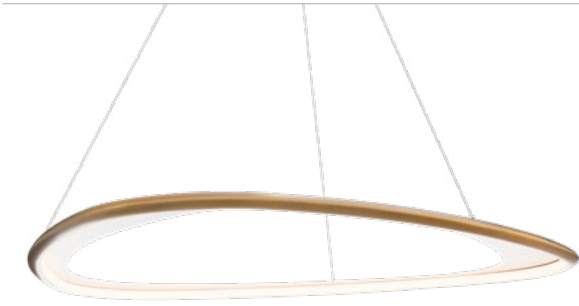

OYSTER

Sizes: 33", 42" (NEW) | Finishes: AB (NEW), BC | CCT: 27/30/35/4000K
Delivered Lumens: 1644 | 2744
PD-41433 | PD-41442

PEDISTAL

Size: 6" | Finish: WT | CCT: 27/30/35/4000K
Delivered Lumens: 595
PD-60506