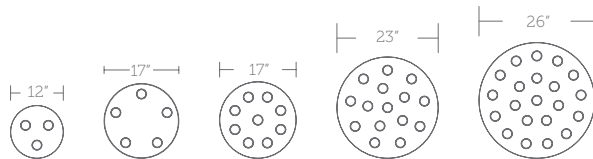

ROUND CANOPY 3, 5, 9, 15 & 21 LIGHTS

Product	Page #
BANDED	2-3
CYLLINDRA	4-5