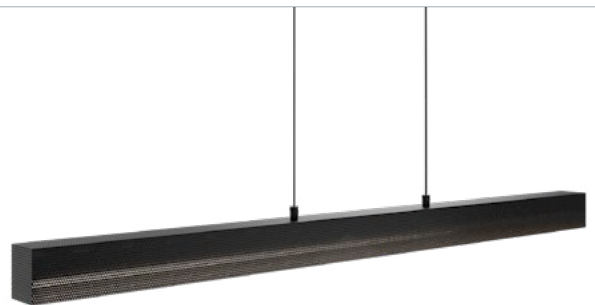

GRILLE

Size: 48" | Finish: BK | CCT: 27/30/35/4000K
Delivered Lumens: 1157
PD-57548

GROHLE

Size: 32" | Finish: BK | CCT: 27/30/35/4000K
Delivered Lumens: 2052
PD-55532

HELMET

Size: 34" | Finishes: AB, BK | CCT: 27/30/35/4000K
Delivered Lumens: 1900
PD-93534