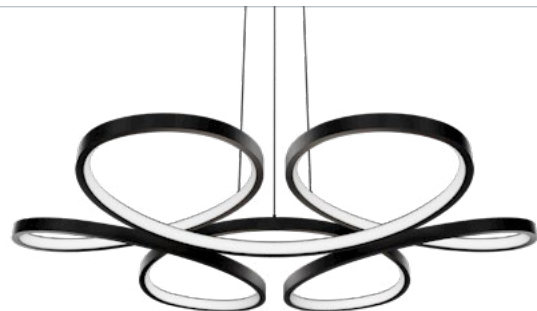

KLOVER

Size: 32" | Finish: BK | CCT: 27/30/35/4000K
Delivered Lumens: 2478
PD-59532