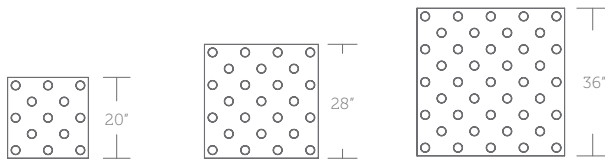

dweLED Multi-Lights

dweLED presents our multi-light fixtures which incorporate multiple pendants that can be installed onto one square, round or linear canopy. These pendant styles can be arranged in various ways on a single canopy to create an artful statement as well as deliver ample lighting to various spaces throughout a home or business.

SQUARE CANOPY 13, 25 & 41 LIGHTS

Product	Page #
BANDED	2-3
CYLLINDRA	4-5