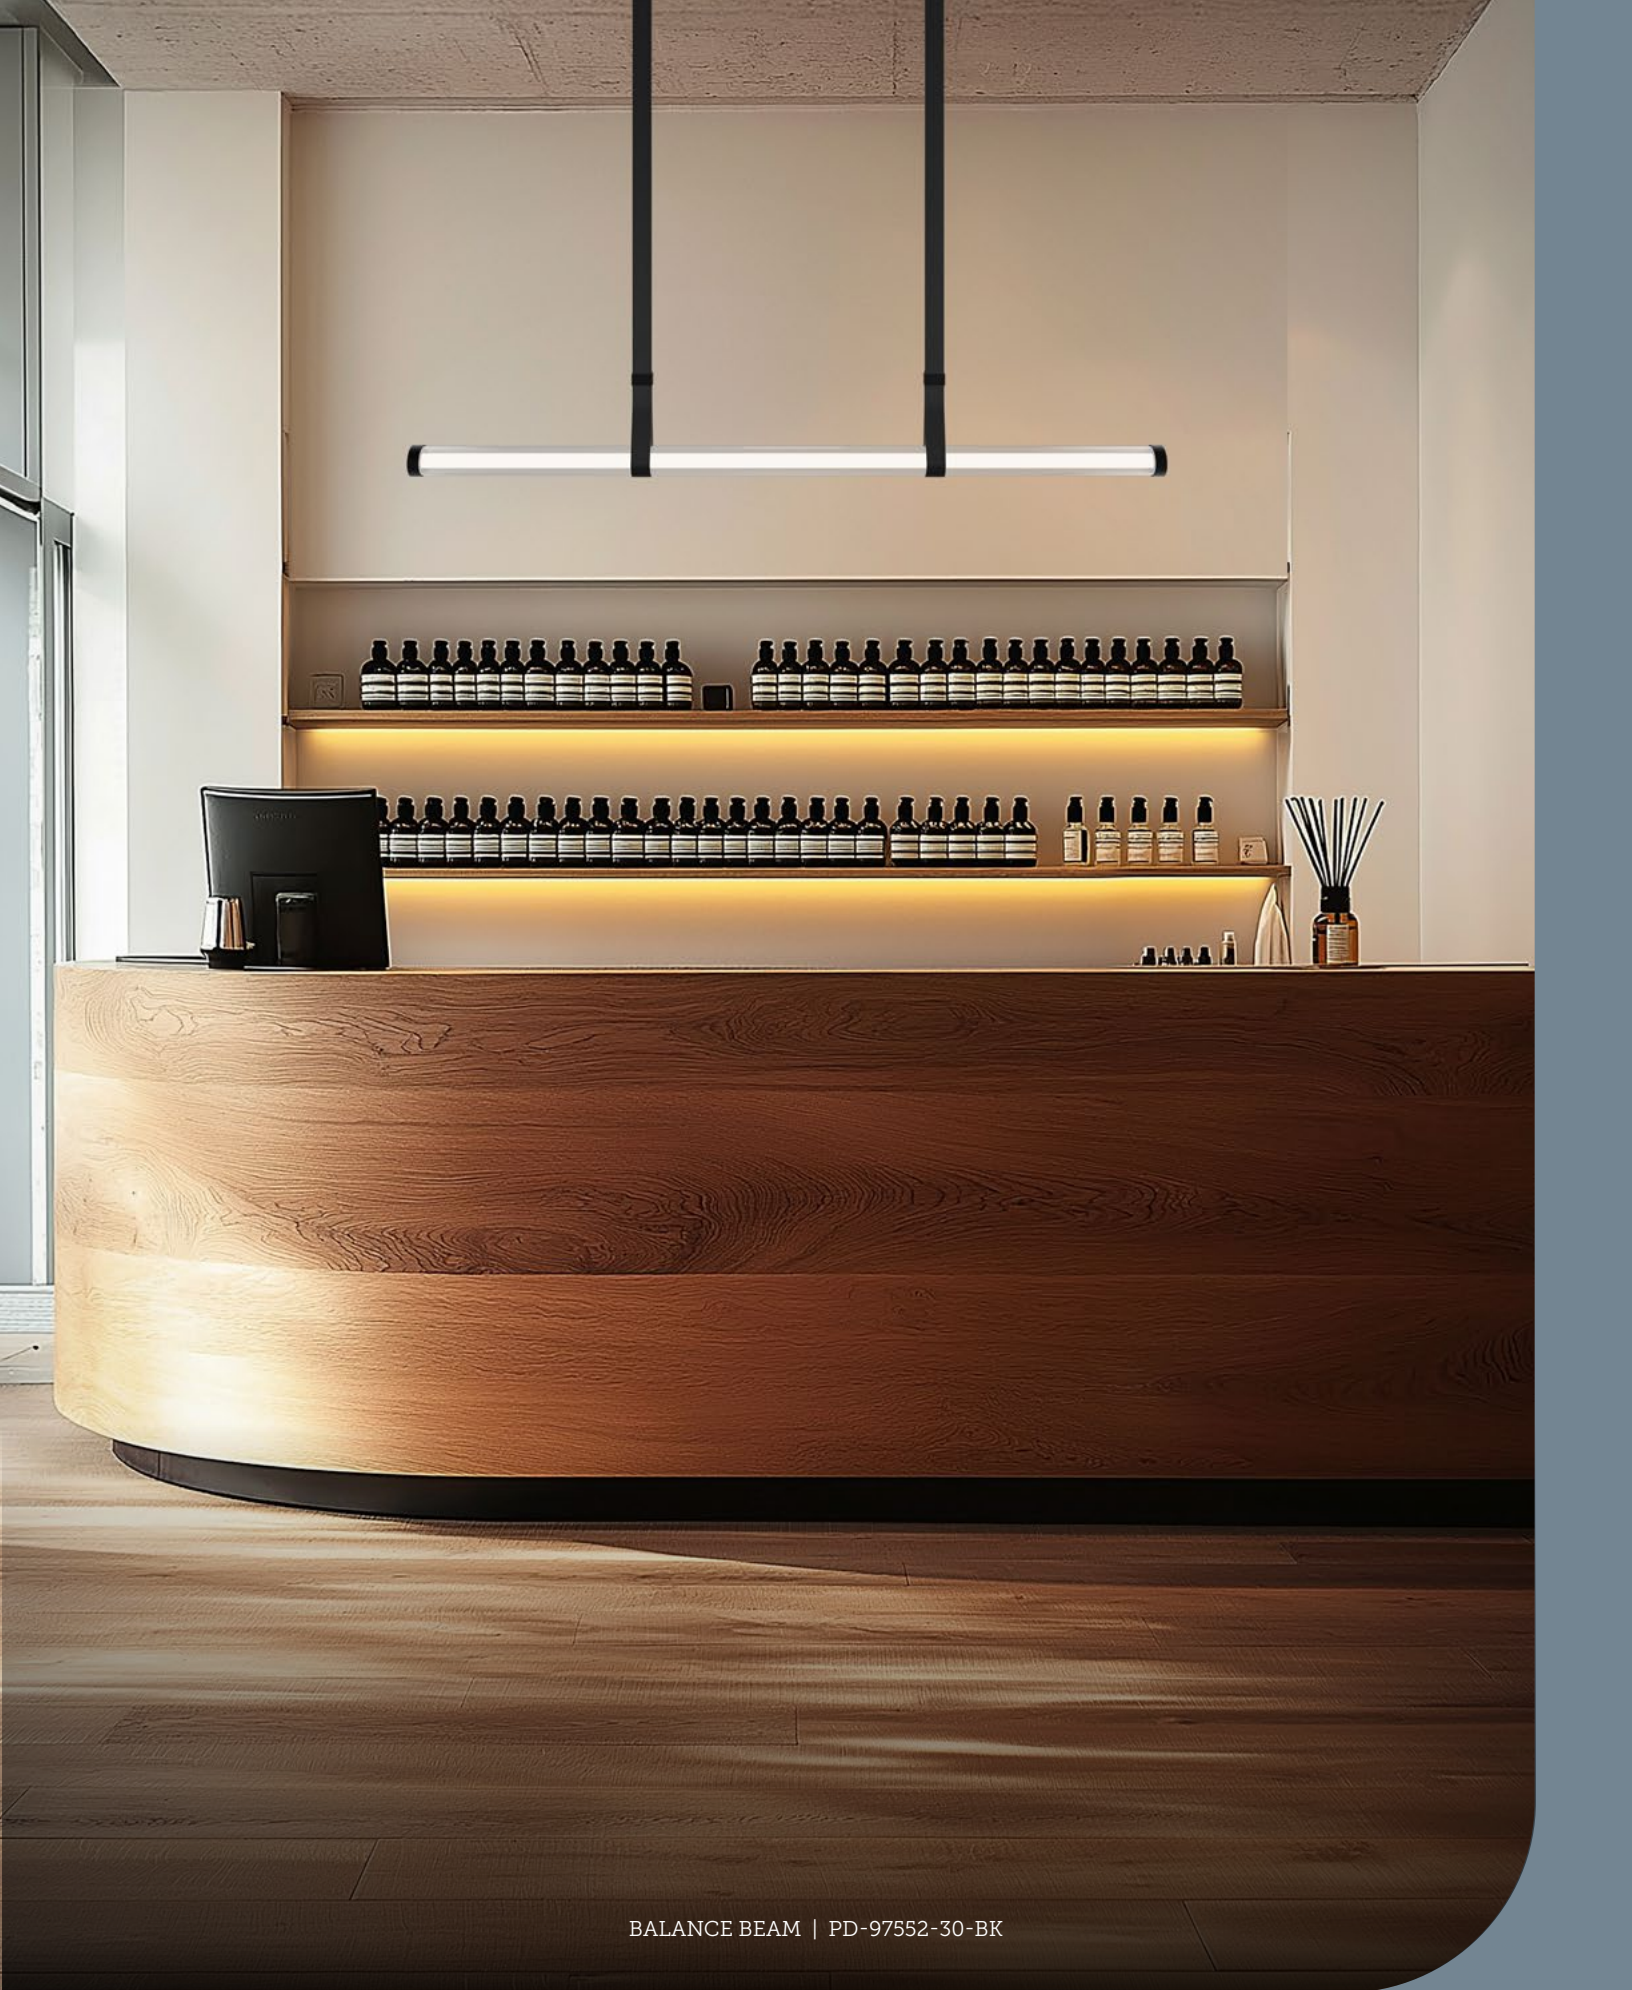

BALANCE BEAM | PD-97552-30-BK