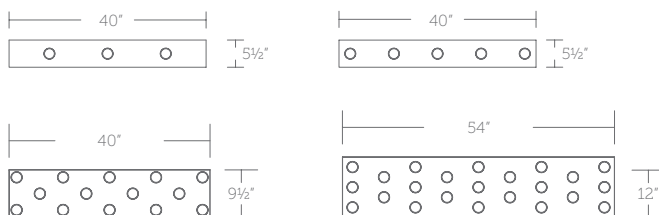

LINEAR CANOPY 3, 5, 14 & 23 LIGHTS

Product	Page #
BANDED	2-3
CYLLINDRA	4-5