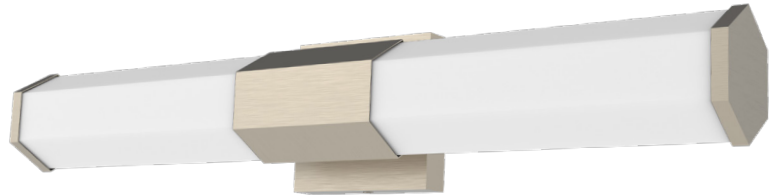

REMI

ALL-IN-ONE CCT SELECTABLE

Finely crafted of white acrylic and aluminum, Remi delivers robust, flattering illumination as a vanity luminaire in an elegant bath or wall sconce that blends with any interior decor.

Input: 120V
Dimming: 100%-10% ELV, 100%-5% TRIAC
Rated Life: 50,000 hours

- Sizes: 16", 24"
- Construction: aluminum with acrylic diffuser

	Model	Max Lumens	Wattage	Color Temp	CRI	Finish
	WS-230116	900	18W	CS 2700K 3000K 3500K	90	BN Brushed Nickel BK Black
	WS-230124	1500	30W			

Example: **WS-230116-CS-BN**