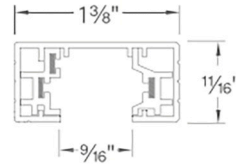

TRACK SUSPENSION

System	Model	Finish	Description		
All Track Suspension Kit	SK 18 18" 24 24" 36 36" 48 48"	BK Black BN Brushed Nickel WT White DB Dark Bronze	Extends track from ceiling. Includes track bracket, rod and ceiling canopy. Use two per 4' length, three per 8' length.		
Suspension Kit Extender				R 18 18" 24 24" 36 36" 48 48" 72 72"	Use with Rod Coupler (RI) to further extend track from ceiling.
Sloped Ceiling Adapter	SK14	BK Black BN Brushed Nickel WT White DB Dark Bronze	Use with suspension kits to accommodate sloped ceilings. Max capacity: 7A, 800W, 120V.		
Rod Coupler	RI		Join two rods for suspensions longer than 48".		
Suspension Adjustment Collar Kit	SK05		Includes two collars	Used when suspension rod is field cut to custom lengths. One kit of two required for each rod.	
Cable Suspension	SKC96		NI Nickel	Suspends track from ceiling. Includes 96" aircraft cable; may be field cut.	
Cable Suspension Canopy with Feed	SKCF96	BK Black WT White	Canopy covers a standard 4" junction box. Includes 96" of aircraft cable and feed wire; may be field cut.		
Low Voltage Track Head Extension	X 6 6" 12 12" 18 18" 24 24" 36 36" 48 48"	BK Black BN Brushed Nickel WT White DB Dark Bronze	Extends low voltage track heads from track. Specify extension, fixture and finish. Only available as complete unit. Custom order example: X18-HHT-809-WT.		
Line Voltage Track Head Extension (H track only)	H 18 18" 24 24" 36 36" 48 48"			Extends H System line voltage track heads.	
Wall Mount Suspension Bracket	TBKT		Extends track 24" from wall. Use two per 4' length, three per 8' length.		

Example: **SK24-BK**