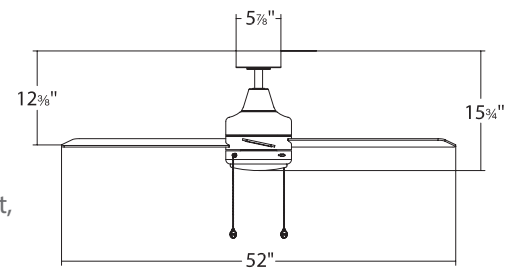

QUADE

This four-blade, double pull chain ceiling fan offers a clean aesthetic. Its minimalist, industrial design is ideal for today's lofts, home offices, and bedrooms. The LED luminaire is offered in four CCTs with impressive light output. Three attractive housing and blade finish combinations are available. The 13-degree pitch on every blade moves the perfect amount of air when activated. A wide range of downrod lengths are available for different standard and slope ceiling heights.

- **Blade:** 13 degrees 52
- **Downrod:** 0.75 ID x 6"H
- **Mounting Slope:** Up to 30
- **Lead Wire:** 80"
- **Hanging Weight:** 15 lbs
- **Lumens/Delivered Lumens:** 1991 - 2159 (Based on CCT) / 980
- **Total Power:** 67W
- **LED Power:** 21W
- **CRI:** 90
- **Color Temperature:** 2700K, 3000K, 4000K, 5000K (selectable)
- **LED Rated Life:** 50,000 hrs
- **LED Dimming:** 100%-10% ELV/TRIAC (Refer to online product page for dimming compatibility)

- 3 fan speeds
- Silent 153 x 20 AC motor
- Pull chain operation
- Fan is reversible from housing

Model	Housing		Blade
F-106L	BN	Brushed Nickel	Brushed Nickel
	MB	Matte Black	Matte Black
	MW	Matte White	Matte White

Example: **F-106L-MB**

ENERGY GUIDE		
Standard	High Speed	Weighted Average
Electricity	46W	31W
Airflow	4564 CFM	3431 CFM
Energy Costs*	-	$9/yr
Efficiency	107 CFM/W	107 CFM/W

Estimated annual energy cost based on $0.12 per kWh and 6.4 hours use per day

ACCESSORIES *sold separately*

DC- Coupler	BN	Brushed Nickel
	MB	Matte Black
	MW	Matte White
SC- Slope Ceiling Kit	MB	Brushed Nickel
	MW	Matte Black
	MW	Matte White
DR- Downrods	12"	BN Brushed Nickel MB Matte Black MW Matte White
	18"	
	24"	
	36"	
	48"	
	60"	
	72"