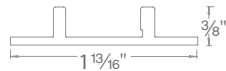

CLEAR CHANNEL LED-TO24-CH5 5 feet

Compatible with InvisiLED Lite+, Pro+, Pro2+ and Pro3 only.

FIXED ANGLE CHANNEL CLIP LED-T-CL3-PT

Includes 2 pieces, 4 screws. Use to mount Aluminum Channel.