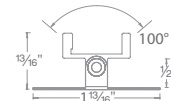

INDOOR ALUMINUM CHANNELS

SHALLOW ALUMINUM CHANNEL LED-T-CH5-BK
LED-T-CH5-WT 5'
LED-T-CH5-AL

ADDITIONAL END CAPS LED-T-CH5-EC-BK
LED-T-CH5-EC-WT 2 pcs
LED-T-CH5-EC-AL

Includes a diffuser, 2 end caps, and 5 screws.

**ALUMINUM CHANNEL
ADDITIONAL END CAPS** LED-T-CH 5'
LED-T-CH-EC 2 pcs

Diffuses light from InvisiLED tape.
Includes a diffuser, 2 end caps, and 5 screws.

**45° ANGLED ALUMINUM CHANNEL
ADDITIONAL END CAPS** LED-T-CH2 5'
LED-T-CH2-EC 2 pcs

Includes a diffuser, 2 end caps, and 5 screws.

**DEEP ALUMINUM CHANNEL
ADDITIONAL END CAPS** LED-T-CH1 5'
LED-T-CH1-EC 2 pcs

Eliminates visible hot spots.
Includes a diffuser, 2 end caps, and 5 screws.

INDOOR MOUNTING ACCESSORIES

ALUMINUM RETROFIT CHANNEL LED-T-RC 3 feet

Can be bent to create fixed curves or used as a glare shield.

CLEAR CHANNEL LED-TO24-CH5 5 feet

Compatible with InvisiLED Lite+, Pro+, Pro2+ and Pro3 only.

FIXED ANGLE CHANNEL CLIP LED-T-CL3-PT

Includes 2 pieces, 4 screws. Use to mount Aluminum Channel.

CLIP LED-T-CL

For surfaces that are difficult to adhere.
Includes: 10 pcs plastic clips and 10 pcs screws. Compatible with InvisiLED Lite+, Pro+, Pro2+ and Pro3 only.

CURVE CLIP LED-T-CL1

Clips to hold indoor InvisiLED tapes sections. Includes: 10 pcs plastic clips and 10 pcs screws. Compatible with InvisiLED Lite+, Pro+, Pro2+ and Pro3 only.

ADJUSTABLE CHANNEL CLIP LED-T-CL2-PT

Includes 2 pieces, 4 screws. Used to mount Aluminum Channel.
Adjust 50° from center either way.