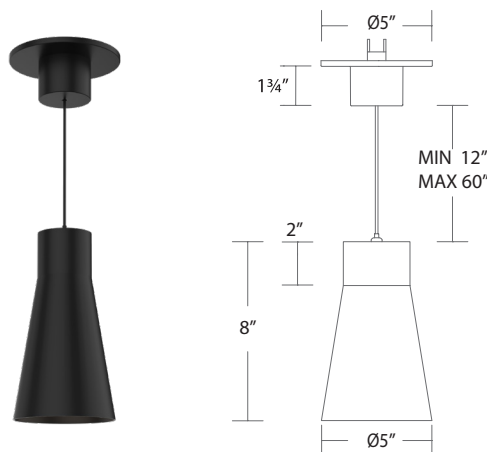

Model	Wattage	Max Lumens	Color Temp	CRI	Finish
PD-251005	12W	880	2700K	90	BK Black BN Brushed Nickel WT White
			3000K		
			CS 3500K		
			4000K		
			5000K		

Example: **PD-251005-CS-BK**