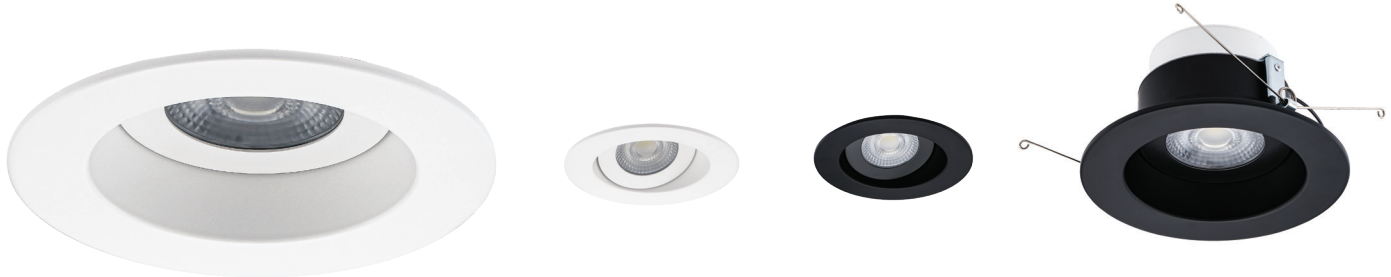

LOTOS R 6" REGRESSED ADJUSTABLE RETROFIT

ALL-IN-ONE CCT SELECTABLE

Versatile and multifunctional, the Lotus R Downlights retrofit into 6-inch housings and are field adjustable up to 50 degrees in the regressed trim for quality, glare-free illumination. Offered as an All-In-One Five CCT Selectable luminaire, Lotos is ideal for recessed applications in multifamily homes, hotels, senior living and apartment buildings.

Input: 120-277V
Dimming: 100%-5% ELV, TRIAC
Rated Life: 50,000 hours

- Compatible with most standard 6" recessed cans
- 360° retractable pivot: downlight and adjustable
- Beam cutoff angle: 30°
- Edison Base (E26) adapter included
- Maximum Tilt Angle: 50°
- Construction: steel with frosted TIR lens
- IC Rated, Airtight, Wet Location Listed