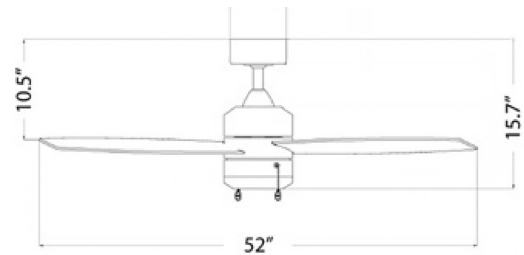

ATLANTIS

ATLANTIS offers a damp rated, high-value fan with three speed options and can be reversed from the housing. Enhance your interiors with the gently-curved shape of this elegant fan.

- **Blade:** 13° pitch, 52" sweep, plywood
- **Downrod:** 3/4" W x 6" H included
- **Mounting Slope:** Up to 30° standard, 45° with optional Slope Ceiling Kit
- **Lead Wire:** 80"
- **Hanging Weight:** 18 lbs
- **Lumens/Delivered Lumens:** 1600/708
- **Total Power:** 83W
- **LED Power:** 19.5W
- **CRI:** 90
- **Color Temperature:** 3000K
- **LED Rated Life:** 50,000 hrs
- **LED Dimming:** 100%-10% ELV/ TRIAC (Refer to online product page for dimming compatibility)

- 3 fan speeds
- Silent 153 x 16 AC motor
- Pull chain operation
- Fan is reversible from housing

Model	Housing	Blade	
F-072L	MB	Matte Black	Matte Black
	MW	Matte White	Matte White

Example: **F-072L-MB**

ENERGY GUIDE		
Standard	High Speed	Weighted Average
Electricity	63W	40W
Airflow	5,001 CFM	3,717 CFM
Energy Costs*	-	$11/yr
Efficiency	92 CFM/W	92 CFM/W

Estimated annual energy cost based on $0.12 per kWh and 6.4 hours use per day

ACCESSORIES sold separately

DC- Coupler	MB MW	Matte Black Matte White
SC- Slope Ceiling Kit	MB MW	Matte Black Matte White
DR- Downrods	MB MW	Matte Black Matte White
		12" 18" 24" 36" 48" 60" 72"