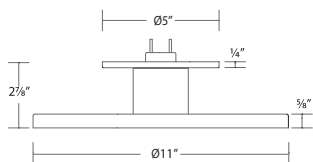

Model	Wattage	Max Lumens	Color Temp	CRI	Finish
FM-250811	19W	1200	2700K	90	BK Black BN Brushed Nickel WT White
			3000K		
			CS 3500K		
			4000K		
			5000K		

Example: **FM-250811-CS-BK**