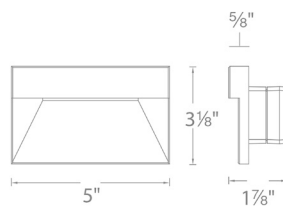

Model	Voltage	Wattage	Color Temp	CRI	Finish
WL-LED140-C WL-LED140-AM	120V	3.5W	3000K Amber	90	BK Black on AL BZ Bronze on AL
WL-LED140F-C WL-LED140F-AM	277V	3W	3000K Amber	90	WT White on AL

Example: **WL-LED140-C-BK**