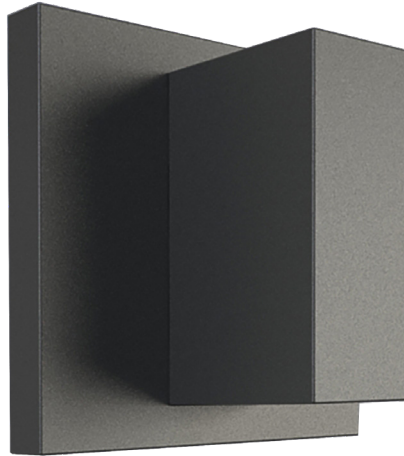

Example: **WS-W230301-30-BK**

VUE

ALL-IN-ONE CCT SELECTABLE

A geometric design that defines a modern aesthetic in your indoor or outdoor space. Vue is a die-cast aluminum sconce that provides up and down lighting for beautiful ambient illumination.