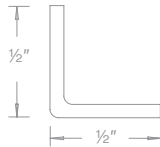

INDOOR MOUNTING ACCESSORIES