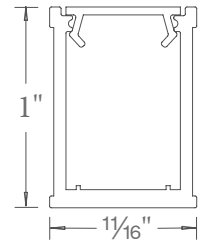

**DEEP ALUMINUM CHANNEL
ADDITIONAL END CAPS** LED-T-CH1 5'
LED-T-CH1-EC 2 pcs

Eliminates visible hot spots.
Includes a diffuser, 2 end caps, and 5 screws.