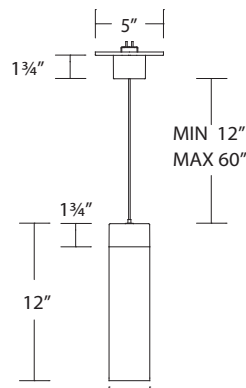

Model	Wattage	Max Lumens	Color Temp	CRI	Finish
PD-240212	13W	900	2700K	90	BK Black BN Brushed Nickel WT White
			3000K		
			3500K		
			4000K		
			5000K		

Example: **PD-240212-CS-BK**