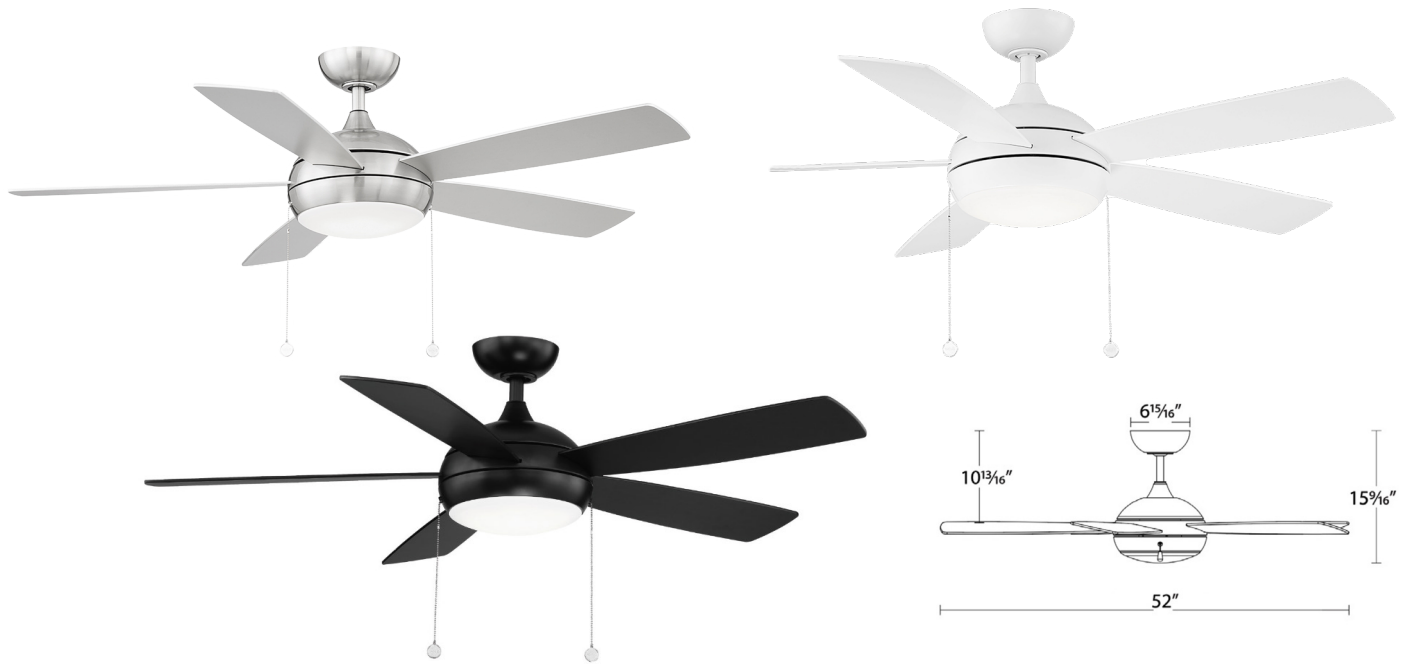

DISC II

A streamlined look suited for bedrooms and living rooms. The sweep of the 52" blades efficiently creates a cooling effect and complements the silent DC motor.

| | |
|---------------------------------|--|
| Blade: | 12° pitch, 52" sweep, plywood |
| Downrod: | ¾" W x 4 ½" H included |
| Mounting Slope: | Up to 30° standard, 45° with optional Slope Ceiling Kit |
| Lead Wire: | 80" |
| Hanging Weight: | 18 lbs |
| Lumens/Delivered Lumens: | 2520-2620/1692-1746 |
| Total Power: | 52W |
| LED Power: | 26W |
| CRI: | 90 |
| Color Temperature: | 2700K, 3000K, 4000K, 5000K |
| LED Rated Life: | 50,000 hrs |
| LED Dimming: | 100%-10% ELV/ TRIAC (Refer to online product page for dimming compatibility) |