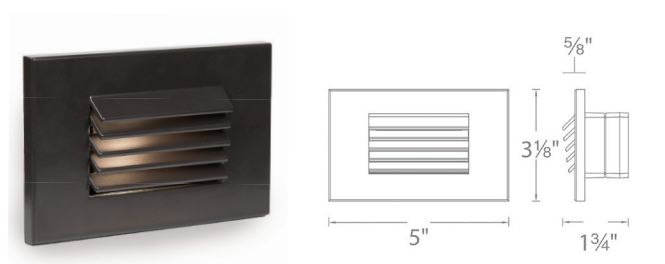

- Louvered design shields glare for visual comfort
- Die-cast aluminum construction with abrasion-resistant powder-coated finish

| Model | Voltage | Wattage | Color Temp | CRI | Finish |
|---|---------|---------|----------------|-----|---|
| WL-LED120-C WL-LED120-AM | 120V | 3.5W | 3000K Amber | 90 | BK Black on AL BZ Bronze on AL |
| WL-LED120F-C WL-LED120F-AM | 277V | 3W | | | WT White on AL |