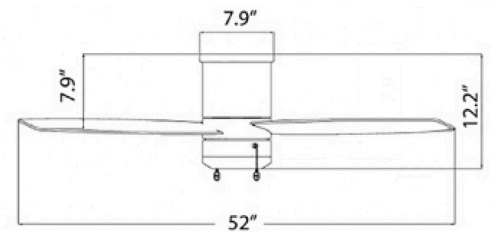

ATLANTIS FLUSH

ATLANTIS FLUSH offers a damp rated, high-value fan with three speed options and can be reversed from the housing. Enhance your interiors with the gently-curved shape of this elegant fan.

- **Blade:** 13° pitch, 52" sweep, plywood
- **Lead Wire** 8"
- **Hanging Weight:** 18 lbs
- **Lumens/Delivered Lumens:** 1600/708
- **Total Power:** 83W
- **LED Power:** 19.5W
- **CRI:** 90
- **Color Temperature:** 3000K
- **LED Rated Life:** 50,000 hrs
- **LED Dimming:** 100%-10% ELV/TRIAC
  (Refer to online product page for dimming compatibility)

- 3 fan speeds
- Silent 153 x 16 AC motor
- Pull chain operation
- Fan is reversible from housing

Model	Housing	Blade	
F-073L	MB	Matte Black	Matte Black
	MW	Matte White	Matte White

Example: **F-073L-MB**

ENERGY GUIDE		
Standard	High Speed	Weighted Average
Electricity	63W	40W
Airflow	4,116 CFM	3,046 CFM
Energy Costs*	-	$11/yr
Efficiency	75 CFM/W	75 CFM/W

Estimated annual energy cost based on $0.12 per kWh and 6.4 hours use per day