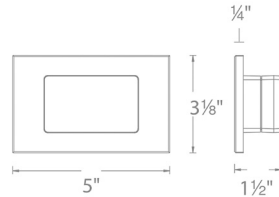

120V/277V STEP LIGHTS

Input: 120V, 277V
Brightness: Up to 40 lm
Dimming: 100%-10% ELV (120V only)
Rated Life: 50,000 hours

- Tempered glass diffuses light for even illumination
- Die-cast aluminum construction
- Abrasion-resistant powder-coated finish or marine grade stainless steel option available
- Title 24 compliant (120V only)

Mounts Vertically or Horizontally

Model	Voltage	Wattage	Color Temp	CRI	Finish
WL-LED130-C WL-LED130-AM	120V	3.5W	3000K Amber	90	BK Black on AL BZ Bronze on AL
WL-LED130F-C WL-LED130F-AM	277V	3W	3000K Amber	90	SS Stainless Steel WT White on AL

Example: **WL-LED130-C-SS**

Input: 120V, 277V
Brightness: Up to 3 lm
Dimming: 100%-10% ELV (120V only)
Rated Life: 50,000 hours

- Geometric design with downward illumination
- Die-cast aluminum construction with abrasion-resistant powder-coated finish
- Title 24 compliant (120V only)