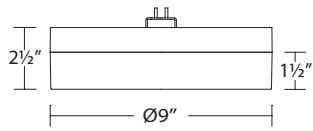

Model	Wattage	Max Lumens	Color Temp	CRI	Finish
FM-240209	22W	1500	2700K	90	BK Black BN Brushed Nickel WT White
			3000K		
			CS 3500K		
			4000K		
			5000K		

Example: **FM-240209-CS-BN**