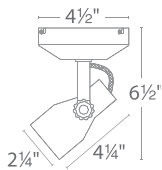

LOW VOLTAGE

Power:	7W	Color Temp:	3000K
Lumens:	450	Dimming:	ELV
CBCP:	929	LED Lamp	
Comparable:	35W MR16	Rated Life:	25,000 hours

- Integral electronic transformer
- Accepts 12V LED MR16 or halogen MR16 lamps up to 50W max
- LED MR16 included when ordered as LED
- 1 watt minimum load
- Can be wall or ceiling mounted
- Available extensions from 6 to 48 inches
- Clear lens included (see below for alternate lens options)

007

Model	Lamp	Extension (optional)	CRI	Finish
ME-007LED ME-007	MR16 LED 12V 7W included MR16 sold separately	X6	90	BK Black WT White
		X12		
		X18		
		X24		
		X36		
		X48		

Example: **ME-007LED-BK** or **ME-007LED-X6-BK** (with 6" extension)