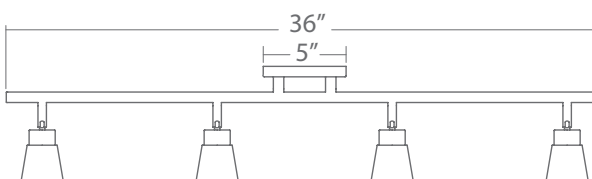

SOLO

Monopoint, 3-head, or 4-head fixed track with individually adjustable LED track fixtures can be wall mounted or ceiling mounted for a wide multitude of applications. It is specifically designed for residential and low-ceiling commercial applications.

Comparable To: 65W MR16
Input: 120V
Dimming: 100%-10% ELV, 100%-5% TRIAC
Rated Life: 50,000 hours

- Monopoint, 3-head, or 4-head fixed rails
- Sizes: 5" (Monopoint), 24", 36"
- Construction: die-cast aluminum with frosted TIR lens
- Installation: wall and ceiling
- 350° horizontal and 90° vertical aiming per head

System	Model	Lights	Beam	Max Lumens	CBCP	Wattage	Color Temp	CRI	Finish
TK	1805	01		800	1095	10W	30 3000K	90	BK Black
		03	45°	2400 (800 x3)	3285 (1095 x3)	30W			BN Brushed Nickel
		04		3200 (800 x4)	4380 (1095 x4)	40W			WT White

Example: **TK-180503-30-BK**