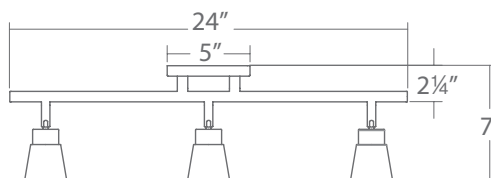

SOLO

Monopoint, 3-head, or 4-head fixed track with individually adjustable LED track fixtures can be wall mounted or ceiling mounted for a wide multitude of applications. It is specifically designed for residential and low-ceiling commercial applications.

Comparable To: 65W MR16
Input: 120V
Dimming: 100%-10% ELV, 100%-5% TRIAC
Rated Life: 50,000 hours

- Monopoint, 3-head, or 4-head fixed rails
- Sizes: 5" (Monopoint), 24", 36"
- Construction: die-cast aluminum with frosted TIR lens
- Installation: wall and ceiling
- 350° horizontal and 90° vertical aiming per head

System	Model	Lights	Beam	Max Lumens	CBCP	Wattage	Color Temp	CRI	Finish
TK	1805	01		800	1095	10W	30 3000K	90	BK Black
		03	45°	2400 (800 x3)	3285 (1095 x3)	30W			BN Brushed Nickel
		04		3200 (800 x4)	4380 (1095 x4)	40W			WT White

Example: **TK-180503-30-BK**