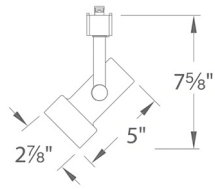

725

System	Model	Lamp (Voltage/Wattage)	Finish
HTK	H	725 PAR20 / BR20 50W max	BK Black
LTK	L		WT White
JTK	J/J2		

Example: **HTK-725-WT**

Order lamp separately