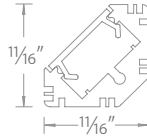

**45° ANGLED ALUMINUM CHANNEL
ADDITIONAL END CAPS** LED-T-CH2 5'
LED-T-CH2-EC 2 pcs

Includes a diffuser, 2 end caps, and 5 screws.