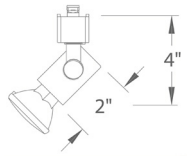

PAR & BR TRACK LUMINAIRES

178 UNIVERSAL MEDIUM BASE

System	Model	Lamp (Voltage/Wattage)	Finish
HTK	H	178 BR20/30/40. PAR20/30/38 120V 100W Max	BK Black
LTK	L		WT White
JTK	J/J2		

Example: **LTK-178-BN**

Order lamp separately