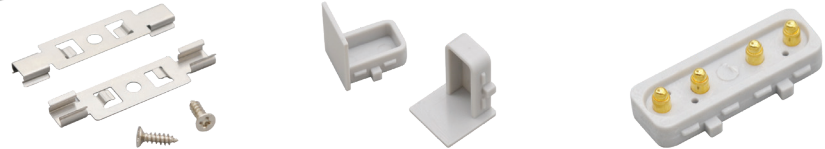

LED-T-CH5-COV-SF 5'
LED-T-CH8-COV-SF 8'

**FLOOD OPTIC DEEP CHANNEL
ADDITIONAL END CAPS**

Eliminates visible hot spots.
Includes a diffuser, 2 end caps, and 5 screws.

LED-T-CH3-FL 5'
LED-T-CH1-EC 2 pcs

Flood 54° Beam Angle

BLACK DIFFUSER

Optional diffuser available, order separately.

LED-T-CH5-COV-BK 5'
LED-T-CH8-COV-BK 8'

**WIDE FLOOD OPTIC DEEP CHANNEL
ADDITIONAL END CAPS**

Eliminates visible hot spots.
Includes a diffuser, 2 end caps, and 5 screws.

LED-T-CH3-WF 5'
LED-T-CH1-EC 2 pcs

Wide Flood 84° Beam Angle

UNDER CABINET STRIP PLUG & PLAY

Accessories Included

Ideal for under cabinet lighting applications, our Strip Plug & Play fixture is easy to order and install. This low-profile luminaire is just 1/2" inch tall and 1/2" wide while delivering over 200 lumens per foot. For a clean architectural look, join the strips end-to-end seamlessly.