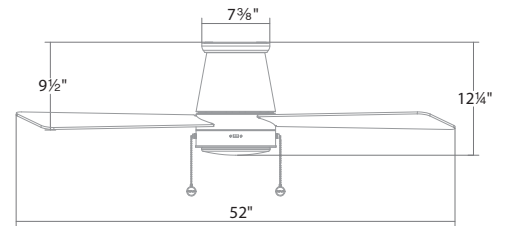

HUG PULL CHAIN 52

The Hug Pull Chain’s handsome style enhances various designs, making it perfect for mid-size spaces, including bedrooms, mudrooms, and other areas throughout the home. This three-blade, double-pull chain ceiling fan features a 13.5-degree pitch on every blade, which moves the perfect amount of air for any application. The round shade on the underside of the fan features an LED luminaire that offers a complete layer of light in four CCTs.

Blade:	13.5 degrees 52"
Lead Wire	8"
Hanging Weight:	15.7lbs
Lumens/Delivered Lumens:	1991 - 2159 (Based on CCT) / 999
Total Power:	73W
LED Power:	21W
CRI:	90
Color Temperature:	2700K, 3000K, 4000K, 5000K (selectable)
LED Rated Life:	50,000 hrs
LED Dimming:	100%-10% ELV/TRIAC (Refer to online product page for dimming compatibility)

- 3 fan speeds
- Silent 153 x 18 AC motor
- Pull chain operation
- Fan is reversible from housing

Model	Housing		Blade
F-108L	BN	Brushed Nickel	Brushed Nickel
	MB	Matte Black	Matte Black
	MW	Matte White	Matte White

Example: **F108L-MB**

ENERGY GUIDE		
Standard	High Speed	Weighted Average
Electricity	52W	33W
Airflow	4921 CFM	3087 CFM
Energy Costs*	-	$9/yr
Efficiency	93 CFM/W	93 CFM/W

Estimated annual energy cost based on $0.12 per kWh and 6.4 hours use per day