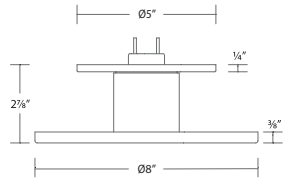

Model	Wattage	Max Lumens	Color Temp	CRI	Finish
FM-250708	10W	720	2700K	90	BK Black BN Brushed Nickel WT White
			3000K		
			CS 3500K		
			4000K		
			5000K		

Example: **FM-250708-CS-BK**