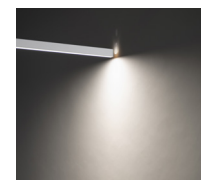

**WIDE FLOOD OPTIC DEEP CHANNEL
ADDITIONAL END CAPS**

Eliminates visible hot spots.
Includes a diffuser, 2 end caps, and 5 screws.