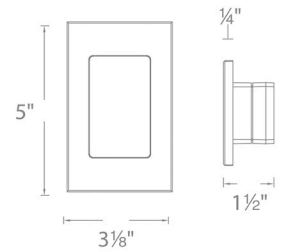

120V/277V STEP LIGHTS

Input: 120V, 277V
Brightness: Up to 40 lm
Dimming: 100%-10% ELV (120V only)
Rated Life: 50,000 hours

- Tempered glass diffuses light for even illumination
- Die-cast aluminum construction
- Abrasion-resistant powder-coated finish or marine grade stainless steel option available
- Title 24 compliant (120V only)

Mounts Vertically or Horizontally

Model	Voltage	Wattage	Color Temp	CRI	Finish
WL-LED130-C WL-LED130-AM	120V	3.5W	3000K Amber	90	BK Black on AL BZ Bronze on AL
WL-LED130F-C WL-LED130F-AM	277V	3W	3000K Amber	90	SS Stainless Steel WT White on AL

Example: **WL-LED130-C-SS**

Input: 120V, 277V
Brightness: Up to 3 lm
Dimming: 100%-10% ELV (120V only)
Rated Life: 50,000 hours

- Geometric design with downward illumination
- Die-cast aluminum construction with abrasion-resistant powder-coated finish
- Title 24 compliant (120V only)