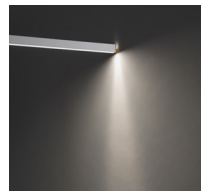

**FLOOD OPTIC DEEP CHANNEL
ADDITIONAL END CAPS**

Eliminates visible hot spots.
Includes a diffuser, 2 end caps, and 5 screws.