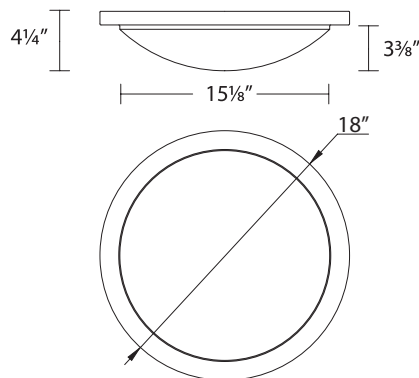

Model	Max Lumens	Wattage	Color Temp	CRI	Finish
FM-252218	3050	45W	CS	90	2700K
					3000K
					3500K
					4000K
					5000K
					BK Black BZ Bronze WT White

Example: **FM-252218-CS-WT**