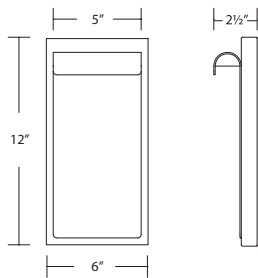

Model	Wattage	Max Lumens	Color Temp	CRI	Finish
WS-W250212	13W	215	2700K	90	BK Black GHBK Graphite on Black WTBK White on Black WT White
			3000K		
			3500K		
			4000K		
			5000K		

Example: **WS-W250212-CS-BK**