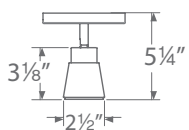

SOLO

Monopoint, 3-head, or 4-head fixed track with individually adjustable LED track fixtures can be wall mounted or ceiling mounted for a wide multitude of applications. It is specifically designed for residential and low-ceiling commercial applications.

Comparable To: 65W MR16
Input: 120V
Dimming: 100%-10% ELV, 100%-5% TRIAC
Rated Life: 50,000 hours

- Monopoint, 3-head, or 4-head fixed rails
- Sizes: 5" (Monopoint), 24", 36"
- Construction: die-cast aluminum with frosted TIR lens
- Installation: wall and ceiling
- 350° horizontal and 90° vertical aiming per head

System	Model	Lights	Beam	Max Lumens	CBCP	Wattage	Color Temp	CRI	Finish
TK	1805	01		800	1095	10W	30 3000K	90	BK Black
		03	45°	2400 (800 x3)	3285 (1095 x3)	30W			BN Brushed Nickel
		04		3200 (800 x4)	4380 (1095 x4)	40W			WT White

Example: **TK-180503-30-BK**