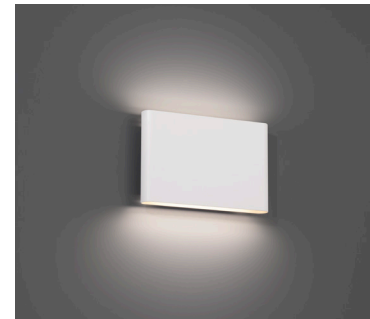

Example: **WS-W250212-CS-BK**

TABLET

ALL-IN-ONE CCT SELECTABLE

A minimalistic design with sleek, curvaceous appeal. Add clean lines and a beautiful ambiance to any space. Symmetrical openings allow softly diffused upward and downward illumination on surfaces below.