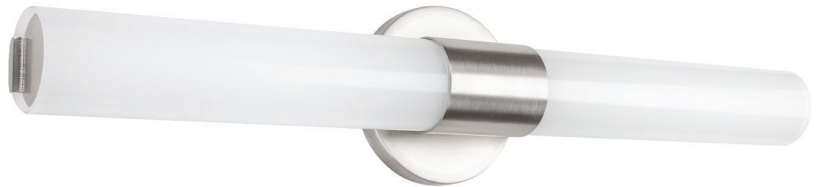

Example: **WS-240824-CS-BK**

TURBO

A contemporary design provides soft diffused illumination through translucent acrylic. Turbo can be mounted vertically or horizontally to accommodate a variety of applications. Available in Chrome and Brushed Nickel to pair with popular bath hardware.