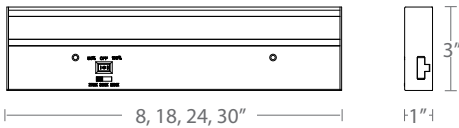

Perfect for lighting kitchen counters, our 120V undercabinet Barlight with selectable 3 CCT technology and a High-Low switch to provide quality illumination for all tasks.

Input: 120V
Dimming: 100%-10% ELV, 100%-5% TRIAC
Rated Life: 50,000 hours

- Rocker switch to adjust between 0%, 50%, or 100%
- Construction: aluminum with white PC diffuser

Model	Length	Wattage	Max Lumens at 3000K	Color Temp	CRI	Finish
BA-AC	08 8"	7W	355	CS 2700K 3000K 3500K	90	WT White
	18 18"	11W	600			
	24 24"	15W	910			
	30 30"	18W	1075