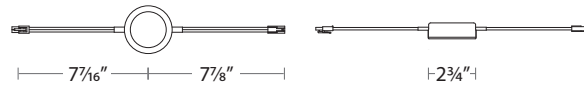

PUCK LIGHT

A solid lighting solution for kitchen counters, our 120V undercabinet Puck Light with 3 CCT selectable technology provides quality illumination for all tasks.

Input: 120V
Dimming: 100%-10% ELV
Rated Life: 50,000 hours

- Install as surface mount or recessed mount
- No driver required
- Construction: die-cast aluminum and PC diffuser

	Model	Wattage	Max Lumens	Color Temp	CRI	Finish
	HR-AC70 1 single wired light	4W	290	CS 2700K 3000K 3500K	90	BK Black BN Brushed Nickel WT White
	HR-AC71 1 single wired light and cord					
	HR-AC72 1 double wired light					
	HR-AC73 Puck light kit: 2 double wired lights, 1 single wired light, and cord	4W x 3	290 x 3			

Example: **HR-AC72-CS-BN**

	Model	Description	CRI	Finish
	HR-PC6	Power Cord	90	BK Black WT White
	HR-HWB	Hardware Box		
	HR-IC	12" 24" 36" Linking Cable		

Example: **HR-HWB-BK**