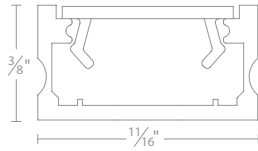

INDOOR ALUMINUM CHANNELS

SHALLOW ALUMINUM CHANNEL LED-T-CH5-BK
LED-T-CH5-WT 5'
LED-T-CH5-AL

ADDITIONAL END CAPS LED-T-CH5-EC-BK
LED-T-CH5-EC-WT 2 pcs
LED-T-CH5-EC-AL

Includes a diffuser, 2 end caps, and 5 screws.