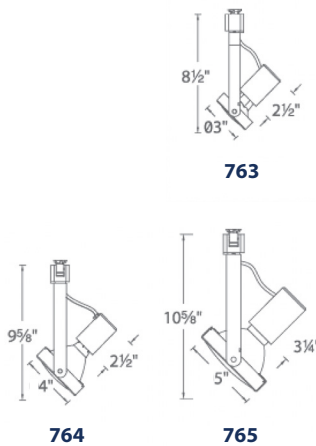

Example: **HTK-730-WT**

Order lamp separately

763, 764, 765

| System | Model | Lamp (Voltage/Wattage) | Finish |
|------------|-------|------------------------|------------------------------------|
| HTK | H | 763 | BK Black WT White |
| LTK | L | 764 | |
| JTK | J/J2 | 765 | |