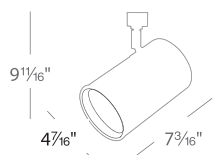

704

System	Model	Lamp (Voltage/Wattage)	Finish
HTK	H	704 120V BR30 and PAR30 75W Max	BK Black
LTK	L		WT White
JTK	J/J2		

Example: **LTK-704-WT**

Order lamp separately