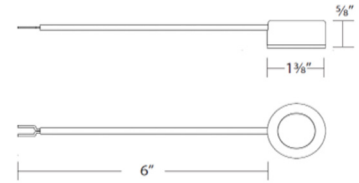

MINI PUCK LIGHT

An innovative undercabinet lighting solution that can be surface mounted or recessed mounted into cabinetry for a cleaner appearance, Mini Puck Lights deliver optimal ambient illumination in kitchens and other spaces.

Input: 24VAC or 24VDC
Dimming: 100%-10% ELV, 100%-5% TRIAC
Rated Life: 50,000 hours

- Install as surface mount or recessed mount
  Compatible with portable wall plug or hardwired 24V driver/transformer
- Construction: die-cast Aluminum and PC diffuser
- Each fixture equipped with 6ft lead wires

	Model	Wattage	Lumens	Color Temp	CRI	Finish
	HR-LED10 1 single light	2W per light	95lm per light	30 3000K	90	BK Black WT White
	HR-LED10/6 Pack of 6 lights					
	HR-LED10/10 Pack of 10 lights					
	HR-LED10/6K Puck Light Kit: 6 wired lights, 1 multiple terminal block, and 24V Portable Power Supply					

Example: **HR-LED10-30-BK**

COMPATIBLE 24VDC CLASS 2 POWER SUPPLY

	Model	Dimensions	Input	Output	Dimming	Finish
Portable Power Supply	EN-2420D-P-BK EN-2420D-P-WT	2 3/4" x 1 5/8" x 1 1/8"	100V-240V	24VDC 24W	Non-Dimmable	Black White
Remote Power Supply	EN-24DC060-UNV-RB2 EN-24DC096-UNV-RB2	8 13/16" x 2 1/16" x 2 1/4" 8 13/16" x 2 1/16" x 2 1/4"	100V-277V 100V-277V	24VDC 60W 24VDC 96W	TRIAC, ELV TRIAC, ELV	Black Black

COMPATIBLE 24VAC CLASS 2 POWER SUPPLY

	Model	Dimensions	Input	Output	Dimming	Finish
Portable Power Supply	EN-2460-P-AR	2 3/4" x 1 5/8" x 1 3/4"	120V	24VAC 60W	Non-Dimmable	Black
Remote Power Supply	EN-2460-RB2 EN-24100-RB2	6 1/2" x 1 5/8" x 1 1/4" 6 1/2" x 1 5/8" x 1 1/4"	120V 120V	24VAC 60W 24VAC 100W	ELV	Black Black

MULTIPLE TERMINAL BLOCK

	Model	Description	Finish
	MTB-01 MTB-01-WT	Multiple Terminal Block (Enclosure for up to 6 output connections)	Black White