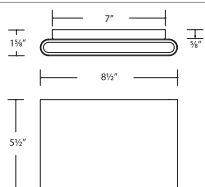

Model	Wattage	Max Lumens	Color Temp	CRI	Finish
WS-W250305	17W	790	2700K	90	BK Black BZ Bronze WT White
			3000K		
			3500K		
			4000K		
			5000K		

Example: **WS-W250305-CS-BK**