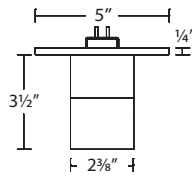

Model	Wattage	Max Lumens	Color Temp	CRI	Finish
FM-240203	9W	550	2700K	90	BK Black BN Brushed Nickel WT White
			3000K		
			3500K		
			4000K		
			5000K		

Example: **FM-240203-CS-BK**