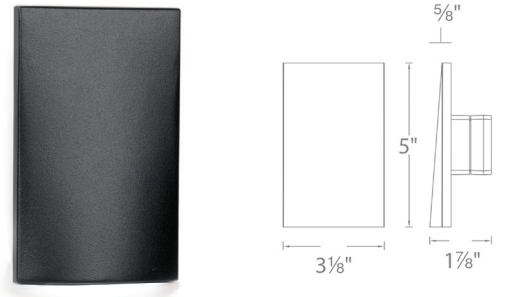

120/277V STEP LIGHTS

Input: 120V, 277V
Brightness: Up to 4 lm
Dimming: 100%-10% ELV (120V only)
Rated Life: 50,000 hours

- Fluid decorative profile with full cut-off illumination
- Die-cast aluminum construction with abrasion-resistant powder-coated finish or plated Brushed Nickel finish
- Title 24 compliant (120V only)

Model	Voltage	Wattage	Color Temp	CRI	Finish
WL-LED110-C WL-LED110-AM	120V	3.5W	3000K Amber	90	BK Black on AL BN* Brushed Nickel
WL-LED110F-C WL-LED110F-AM	277V	3W			BZ Bronze on AL WT White on AL

Example: **WL-LED110-C-WT**

Model	Voltage	Wattage	Color Temp	CRI	Finish
WL-LED210-C WL-LED210-AM	120V	3.5W	3000K Amber	90	BK Black on AL BN* Brushed Nickel
WL-LED210F-C WL-LED210F-AM	277V	3W			BZ Bronze on AL WT White on AL

Example: **WL-LED210-C-BK**

* BN finish is damp location listed and is not warranted for contact with harsh chemicals or exterior installations.

Input: 120V, 277V
Brightness: Up to 36 lm
Dimming: 100%-10% ELV (120V only)
Rated Life: 50,000 hours

- Louvered design shields glare for visual comfort
- Die-cast aluminum construction with abrasion-resistant powder-coated finish