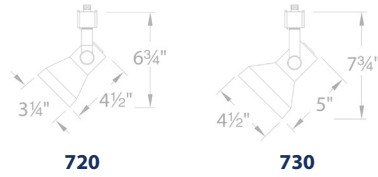

PAR & BR TRACK LUMINAIRES

720, 730

System	Model	Lamp (Voltage/Wattage)	Finish
HTK	H	720	BK Black WT White
LTK	L	730	
JTK	J/J2		

Example: **HTK-730-WT**

Order lamp separately