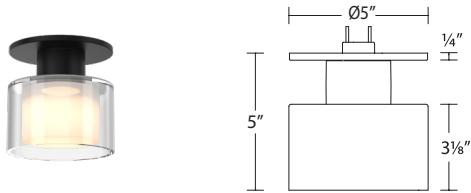

Example: **FM-250811-CS-BK**

TWIST-N-LITE

ALL-IN-ONE CCT SELECTABLE

| Model | Wattage | Max Lumens | Color Temp | CRI | Finish |
|------------------|---------|------------|-----------------|-----|--|
| FM-250905 | 10W | 660 | 2700K | 90 | BK Black BN Brushed Nickel WT White |
| | | | 3000K | | |
| | | | CS 3500K | | |
| | | | 4000K | | |
| | | | 5000K | | |