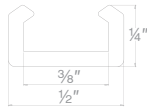

ALUMINUM RETROFIT CHANNEL LED-T-RC 3 feet

Can be bent to create fixed curves or used as a glare shield.