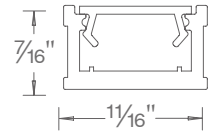

**ALUMINUM CHANNEL
ADDITIONAL END CAPS** LED-T-CH 5'
LED-T-CH-EC 2 pcs

Diffuses light from InvisiLED tape.
Includes a diffuser, 2 end caps, and 5 screws.