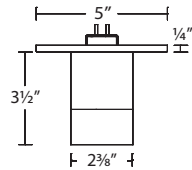

Quick Install: Mount and power any fixture in the Twist-N-Lite family by twisting it onto the canopy

TWIST-N-LITE

ALL-IN-ONE CCT SELECTABLE

- 45° flood beam angle

| Model | Wattage | Max Lumens | Color Temp | CRI | Finish |
|------------------|---------|------------|------------|-----|--|
| FM-240103 | 12W | 900 | 2700K | 90 | BK Black BN Brushed Nickel WT White |
| | | | 3000K | | |
| | | | 3500K | | |
| | | | 4000K | | |
| | | | 5000K | | |