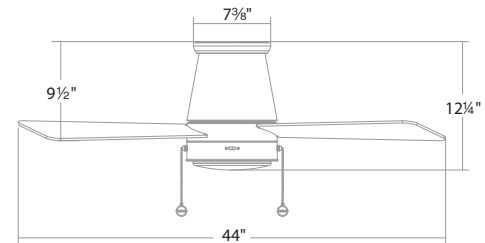

HUG PULL CHAIN 44

JA8
TITLE 2

The Hug Pull Chain's handsome style enhances various designs, making it perfect for mid-size spaces, including bedrooms, mudrooms, and other areas throughout the home.

This three-blade, double-pull chain ceiling fan features a 13.5-degree pitch on every blade, which moves the perfect amount of air for any application. The round shade on the underside of the fan features an LED luminaire that offers a complete layer of light in four CCTs.

Blade:	13.5 degrees 44
Lead Wire	8"
Hanging Weight:	15.1lbs
Lumens/Delivered Lumens:	1991 - 2159 (Based on CCT) / 999
Total Power:	70W
LED Power:	21W
CRI:	90
Color Temperature:	2700K, 3000K, 4000K, 5000K (selectable)
LED Rated Life:	50,000 hrs
LED Dimming:	100%-10% ELV/ TRIAC (Refer to online product page for dimming compatibility)

- 3 fan speeds
- Silent 153 x 18 AC motor
- Pull chain operation
- Fan is reversible from housing

Model	Housing		Blade
F-107L	BN	Brushed Nickel	Brushed Nickel
	MB	Matte Black	Matte Black
	MW	Matte White	Matte White

Example: **F107L-MB**

ENERGY GUIDE		
Standard	High Speed	Weighted Average
Electricity	49W	28W
Airflow	4845 CFM	3048 CFM
Energy Costs*	-	$8/yr
Efficiency	93 CFM/W	93 CFM/W

Estimated annual energy cost based on $0.12 per kWh and 6.4 hours use per day