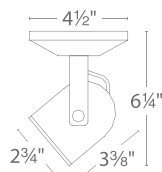

808

Model	Lamp	Extension (optional)	CRI	Finish
ME-808LED ME808	MR16 LED 12V 7W included MR16 sold separately	X6	90	BK Black WT White
		X12		
		X18		
		X24		
		X36		
		X48