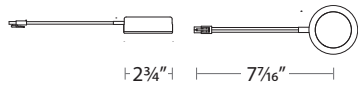

PUCK LIGHT

A solid lighting solution for kitchen counters, our 120V undercabinet Puck Light with 3 CCT selectable technology provides quality illumination for all tasks.

Input: 120V
Dimming: 100%-10% ELV
Rated Life: 50,000 hours

- Install as surface mount or recessed mount
- No driver required
- Construction: die-cast aluminum and PC diffuser

	Model	Wattage	Max Lumens	Color Temp	CRI	Finish
	HR-AC70 1 single wired light	4W	290	CS 2700K 3000K 3500K	90	BK Black BN Brushed Nickel WT White
	HR-AC71 1 single wired light and cord					
	HR-AC72 1 double wired light					
	HR-AC73 Puck light kit: 2 double wired lights, 1 single wired light, and cord	4W x 3	290 x 3			

Example: **HR-AC72-CS-BN**

	Model	Description	CRI	Finish
	HR-PC6	Power Cord	90	BK Black WT White
	HR-HWB	Hardware Box		
	HR-IC	12" 24" 36" Linking Cable		

Example: **HR-HWB-BK**