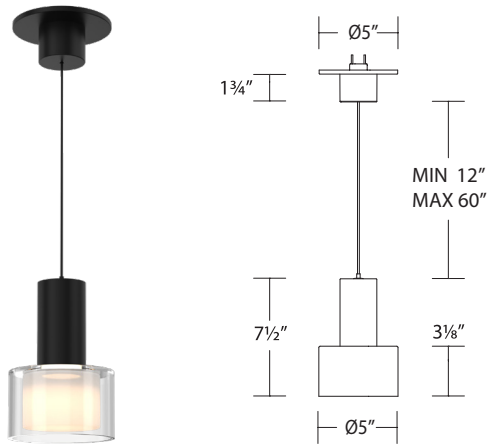

Model	Wattage	Max Lumens	Color Temp	CRI	Finish
PD-250905	12W	850	2700K	90	BK Black BN Brushed Nickel WT White
			3000K		
			CS 3500K		
			4000K		
			5000K		

Example: **PD-250905-CS-BK**