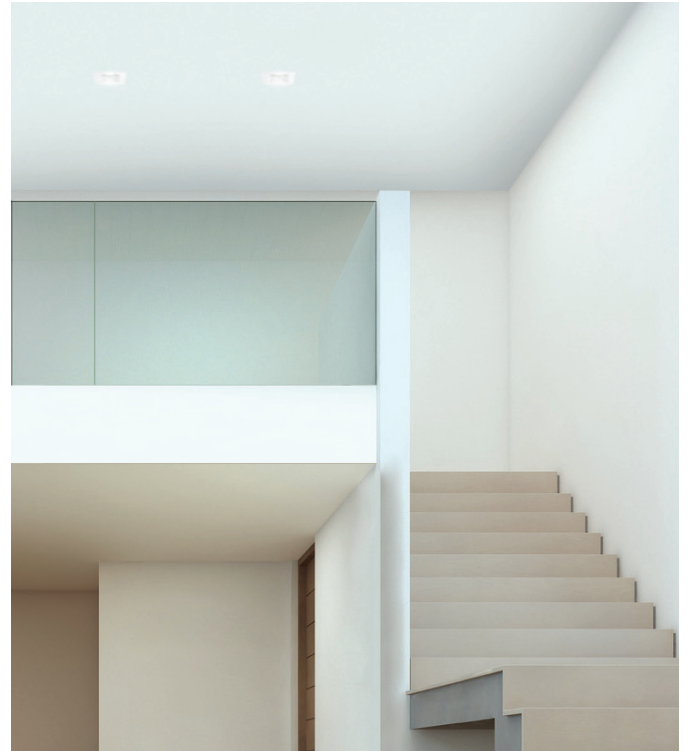

BLAZE 6" LED RECESSED

ALL-IN-ONE CCT SELECTABLE

BLAZE 6" Round and Square.
5-CCT selectable downlight.

Power: 25W
Input: 120-277V
Dimming: 100%-10% ELV, 100%-5% TRIAC
Rated Life: 50,000 hours

- Available as a remodel or new construction
- Installs into ceilings between 1/2" and 1 1/2" thick
- Construction: die-cast aluminum with frosted TIR lens
- IC Rated, Airtight, Wet Location Listed