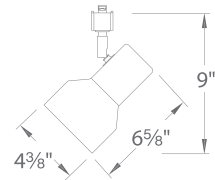

703

System	Model	Lamp (Voltage/Wattage)	Finish
HTK	H	703 BR30 and PAR30 75W Max	BK Black
LTK	L		WT White
JTK	J/J2		

Example: **LTK-703-BK**

Order lamp separately