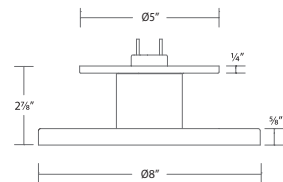

Model	Wattage	Max Lumens	Color Temp	CRI	Finish
FM-250808	14W	800	2700K	90	BK Black BN Brushed Nickel WT White
			3000K		
			CS 3500K		
			4000K		
			5000K		

Example: **FM-250808-CS-BK**