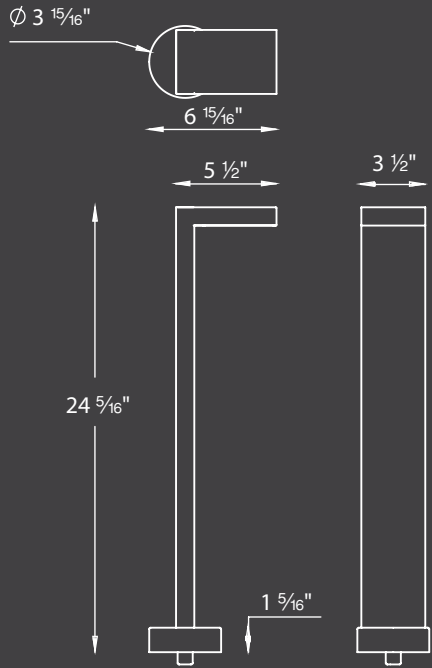

Input	Power	Brightness	CRI	Rated Life	
15VAC	7W / 10VA	White	230lm	85	50,000 hours
		Red	80lm		
		Green	150lm		
		Blue	30lm		

Colorscaping Smart Transformer is required