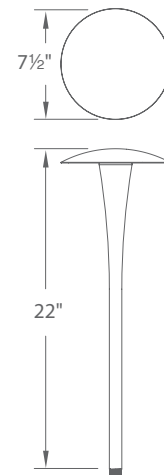

AREA LED LIGHT