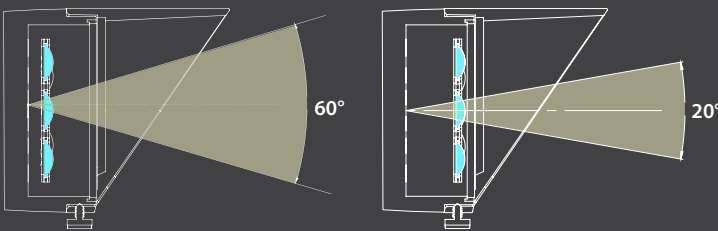

Accessories

6" Long Shroud	Accent Snoot	Mounting Stake	Surface Mount Flange/Stake	Guardian Mount	Gutter Mount Bracket
5010-LSHR-BK 5010-LSHR-BZ 5010-LSHR-BBR	5010-SNOOT-BK 5010-SNOOT-BZ 5010-SNOOT-BBR	9000-ST9-BZ	5000-SCP-BK 5000-SCP-BZ 5000-SCP-BBR	9000-SP9-BZ	5000-GM-BK 5000-GM-BZ

9" Mounting stake, detachable shroud, 6' lead wire and direct burial gel filled wire nuts included