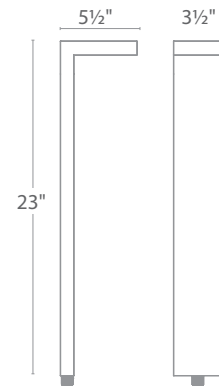

LEDGE PATH

- Sleek linear design blends seamlessly into pathways while providing soft, even illumination
- Recommended spacing for installation:
Residential: 8 to 10ft
Commercial: 5 to 7ft
- Factory sealed, watertight fixtures
- Constant output for 9V-15V input