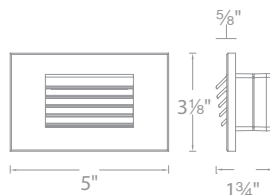

Fixture Finish Options:

BK   Black on Aluminum
BZ   Bronze on Aluminum
WT   White on Aluminum

120V

WL-LED120-C
WL-LED120-AM

WL-LED220-C
WL-LED220-AM

Example: **WL-LED220-C-BZ**