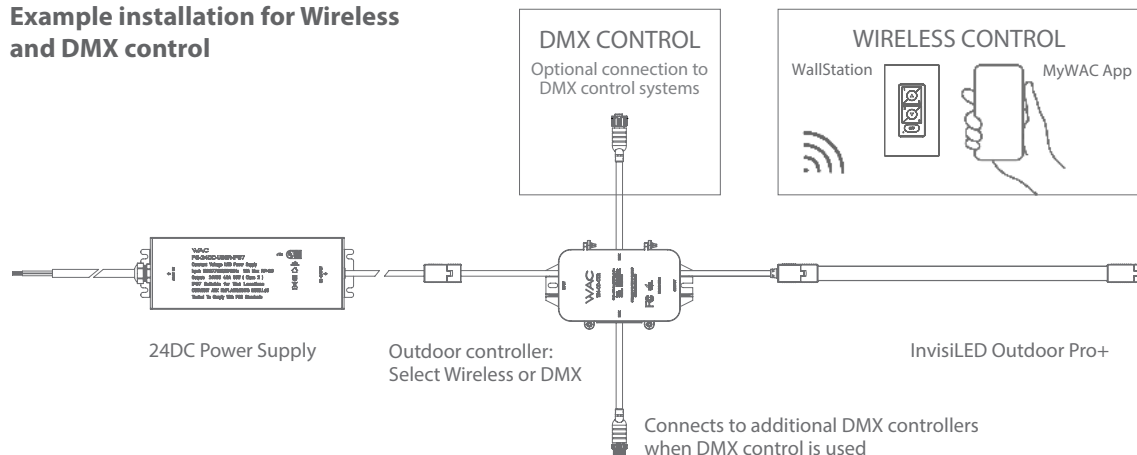

Important Dimming Notice: Must select either the Outdoor Wireless DMX Controller (T24-OD-CTR) for wireless operation or a TRIAC/ELV dimmer for dimming capabilities. Please be aware that these control options cannot be used simultaneously—the LED tape cannot be dimmed using both the TRIAC/ELV dimmer and wirelessly from the mobile app or WallStation. Choose one method to ensure optimal functionality and avoid operational conflicts.

Accessories

Joiner Cable	L&J Connector	Y Connector	X Connector	End Cap	5' Clear Channel	Surface Mounting Clip
T24-OD-IC6-WT T24-OD-IC12-WT T24-OD-IC72-WT T24-OD-IC120-WT	T24-OD-L-WT	T24-OD-Y-WT	T24-OD-X-WT	T24-OD-EC-WT	T24-OD-CH5-CL	T24-OD-C1-WT
Edge Mounting Clip	Underside Mounting Clip	DMX Signal Cable - Universe		DMX Signal Cable - Satellite		
T24-OD-C2-WT	T24-OD-C3-WT	T24-OD-MW60 T24-OD-MW120		T24-OD-SW60 T24-OD-SW120		

See Accessories page for more detail

Example installation for Wireless and DMX control