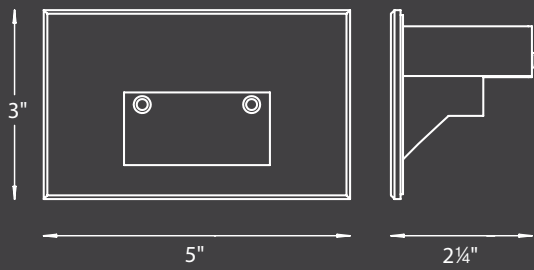

Input	Power	Brightness	Beam Angle	CRI	Rated Life	
15VAC	5W / 6VA	White	77lm	85° x 40°	85	50,000 hours
		Red	23lm			
		Green	59lm			
		Blue	12lm			

Colorscaping Smart Transformer is required
Gel filled wire nuts included

STEP LIGHT