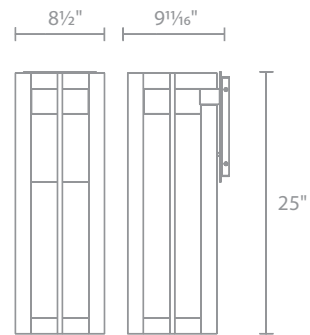

WS-W48625

Ordering Chart

Sconce

Fixture Finish Options:

WS-W48616
WS-W48620
WS-W48625

BK Black
BZ Bronze

Example: **WS-W48616-BK**

For 277V, add an "F" before the finish: **WS-W48616F-BK**

Bold Mid-Century Modern look with intersecting aluminum frames and cutting-edge LED light.

	Input	Power	Brightness	Color Temp	CRI	Dimming	Rated Life
16"	120V (277V special order)	12W	255lm	3000K	90	100% -10% ELV	50,000 hours
20"	120V (277V special order)	18W	519lm	3000K	90	100% -10% ELV	50,000 hours
25"	120V (277V special order)	22W	605lm	3000K	90	100% -10% ELV	50,000 hours