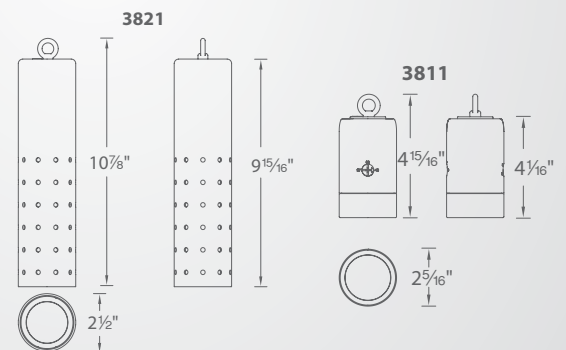

Input	Power	Brightness	CCT	CRI	Rated Life
9-15VAC	1W - 7.5W 2VA - 8VA	45lm - 380lm	2700K, 3000K 4000K	85	50,000 hours

Transformer Required (order separately)