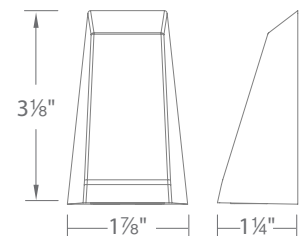

Example: **3031-27BK**

Input	Power	Brightness	Color Temp	CRI	Rated Life
9 - 15VAC	2.8W - 4.6VA	75lm	2700K, 3000K	90	50,000 hours

3041

Ordering Chart

12V

3041-27
3041-30

Fixture Finish Options:

BK Black on Aluminum
BZ Bronze on Aluminum
BBR Bronze on Brass
WT White on Aluminum