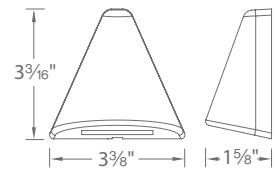

Fixture Finish Options:

BK Black on Aluminum
BZ Bronze on Aluminum
BBR Bronze on Brass
WT White on Aluminum

Example: **3021-27BZ**

Input	Power	Brightness	Color Temp	CRI	Rated Life
9 - 15VAC	2.8W - 4.6VA	60lm	2700K, 3000K	90	50,000 hours