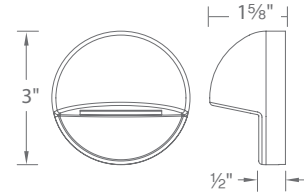

Transformer Required (order separately)

See photometric data on page 169

3011

Ordering Chart

3011-27
3011-30

Fixture Finish Options:

BK Black on Aluminum
BZ Bronze on Aluminum
BBR Bronze on Brass
WT White on Aluminum