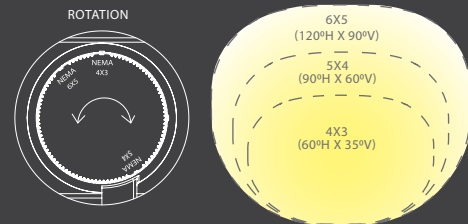

Visit www.waclighting.com/landscape

WAC Patented Products Solve Everyday Challenges

Adjustable Beam Wall Wash

FLEXIBILITY/OPTIONS

Select color temperature option: 2700K or 3000K
Marine-grade Brass or Corrosion Resistant Aluminum Bronze or Black finishes.
12V or 120V
Color lens & optical lens option
Tree mount, wall mount option

BRIGHTNESS

Fixture lumen output range of 200lm to 1500lm (in wattage, translates to a range of 3W to 25W of LED power) can be accomplished with a screwdriver for brightness adjustment.

BEAM ANGLE

Architectural beam distributions from 3x4 to 4x5 to 5x6 proportions and everything in between. Rotatable fixture head for vertical distribution. Always a uniform wide beam wash of light.
NEMA 4X3: 60 degrees by 35 degrees
NEMA 5X4: 90 degrees by 60 degrees
NEMA 6X5: 120 degrees by 90 degrees