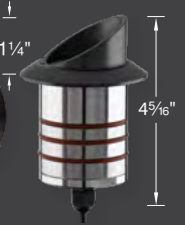

Fixture Finish Options:

BS Bronze Stainless Steel
SS Stainless Steel

Example: **2021-CSSS**

2" Ground Hood
 Beam Angle:
 Asymmetrical

2081-CS **BS**
SS

2 1/16" | 3/4"

2" Slim Round

2011-CS **BS**
SS

2 1/16" | 3/4"

2" Round

2021-CS **BS**
SS

2 1/16" | 3/4"

2" Square

2051-CS **BS**
SS

2 1/16" | 1 1/4" | 4 5/16"

2" Shroud

2111-CS **BS**
SS

2 1/16" | 3 7/16"

2" Quad Directional

2101-CS **BS**
SS

2 1/16" | 3 7/16"

2" Single Direction

2091-CS **BS**
SS

2 1/16" | 3 7/16"