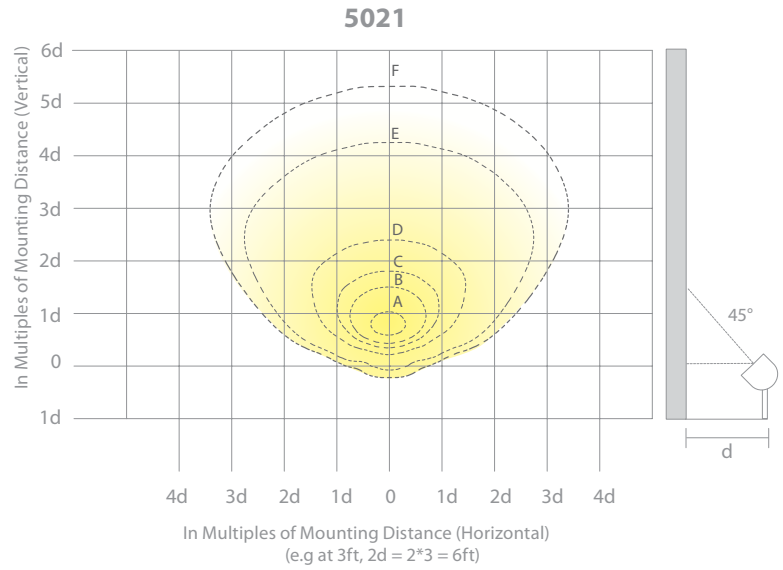

WALL WASH PHOTOMETRICS

FIXTURE	MOUNTING DISTANCE (d)	A	B	C	D	E	F
5021-30	3ft	27.5fc	16.3fc	10.9fc	4.7fc	0.72fc	0.33fc
	4ft	15.6fc	9.6fc	5.9fc	2.7fc	0.40fc	0.18fc
	5ft	10fc	5.9fc	4.0fc	1.3fc	0.26fc	0.12fc
	6ft	6.8fc	4.1fc	2.7fc	1.2fc	0.18fc	0.08fc
	7ft	5fc	3.1fc	2.0fc	0.88fc	0.13fc	0.06fc
	8ft	3.9fc	2.4fc	1.6fc	0.67fc	0.10fc	0.05fc
	9ft	3.1fc	1.8fc	1.2fc	0.54fc	0.08fc	0.04fc
10ft	2.5fc	1.5fc	0.99fc	0.44fc	0.06fc	0.03fc