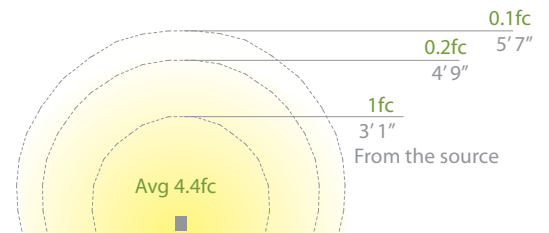

Accessories

9" Mounting Stake	14" Mounting Stake	Surface Mount Flange/Stake	Guardian Mount
9000-ST9-BZ	9000-ST14-BZ	5000-SCP-BK 5000-SCP-BZ 5000-SCP-BBR	9000-SP9-BZ

14" Mounting stake, 6 foot lead wire, and direct burial gel filled wire nuts included
Transformer Required (order separately)
See Accessories page for more detail