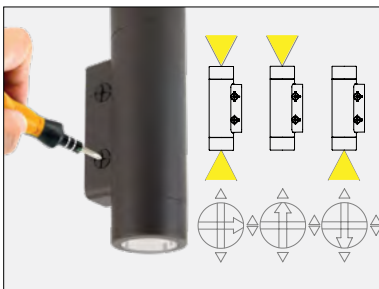

Fixture Finish Options:

BK Black on Aluminum
BZ Bronze on Aluminum
WT White on Aluminum

Select Up Light, Down Light or Both