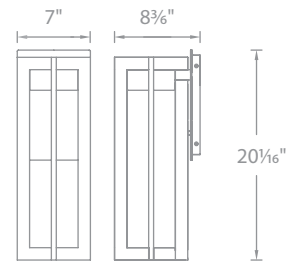

CHAMBER 120V/277V (CHECK VOLTAGE) 16", 20" & 25" OUTDOOR WALL SCONCE

- Solid aluminum construction with weather-resistant finish
- Minimal mounting hardware for easy installation
- Light engine is factory sealed for maximum protection from the elements
- No transformer or driver required

WS-W48620

Ordering Chart

Sconce

Fixture Finish Options:

WS-W48616
WS-W48620
WS-W48625

BK Black
BZ Bronze

Example: **WS-W48616-BK**

For 277V, add an "F" before the finish: **WS-W48616F-BK**

Bold Mid-Century Modern look with intersecting aluminum frames and cutting-edge LED light.

	Input	Power	Brightness	Color Temp	CRI	Dimming	Rated Life
16"	120V (277V special order)	12W	255lm	3000K	90	100% -10% ELV	50,000 hours
20"	120V (277V special order)	18W	519lm	3000K	90	100% -10% ELV	50,000 hours
25"	120V (277V special order)	22W	605lm	3000K	90	100% -10% ELV	50,000 hours