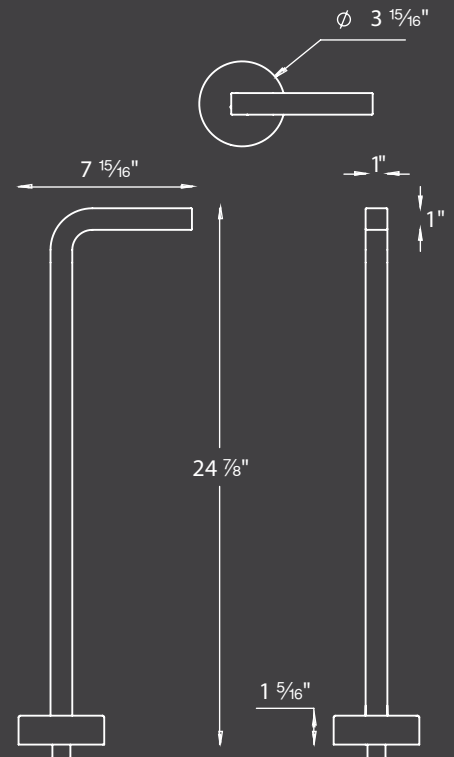

1838 listed

PATENTED

BALANCE

- Sleek linear design blends seamlessly into pathways while providing soft, even illumination
- Fixtures can be individually controlled in addition to grouping, scheduling and automations
- Full white light tunability from 2700K to 6500K
- Fixtures can generate an endless number of colors

Ordering Chart

15V

Fixture Finish Options:

6861-CS

BK
BZ

Black on Aluminum
Bronze on Aluminum

Example: **6861-CSBZ**

Input	Power	Brightness	CRI	Rated Life	
15VAC	7W / 10VA	White	310lm	85	50,000 hours
		Red	110lm		
		Green	205lm		
		Blue	45lm		

Colorscape Smart Transformer is required

Accessories

9" Mounting Stake	14" Mounting Stake	Surface Mount Flange/Stake	Guardian Mount
9000-ST9-BZ	9000-ST14-BZ	5000-SCP-BK 5000-SCP-BZ 5000-SCP-BBR	9000-SP9-BZ

9" Mounting stake, detachable shroud, 6' lead wire and direct burial gel filled wire nuts included
See Accessories page for more detail