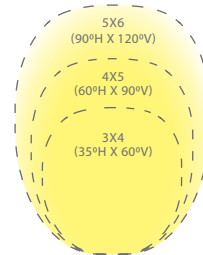

ADJUSTABLE BEAM
WALL WASH

Architectural beam distributions from 3x4 to 4x5 to 5x6 proportions and everything in between.
Always a uniform wide beam wash of light.

NEMA 5x4

NEMA 4x5