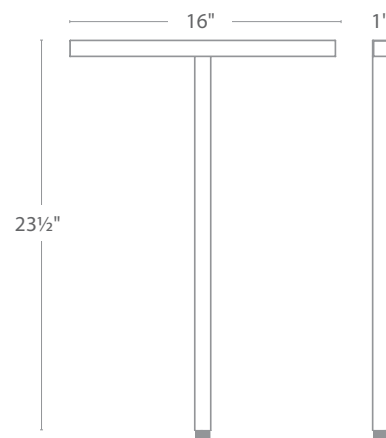

BALANCE DOUBLE PATH

- Sleek linear design blends seamlessly into pathways while providing soft, even illumination
- Recommended spacing for installation:
Residential: 11 to 13ft
Commercial: 7 to 9ft
- Factory sealed, watertight fixtures
- Constant output for 9V-15V input