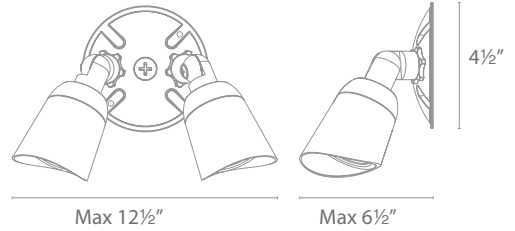

Fixture Finish Options:

aBK	Architectural Black
aBZ	Architectural Bronze
aGH	Architectural Graphite
aWT	Architectural White

Example: **WP-LED430-30-ABZ**