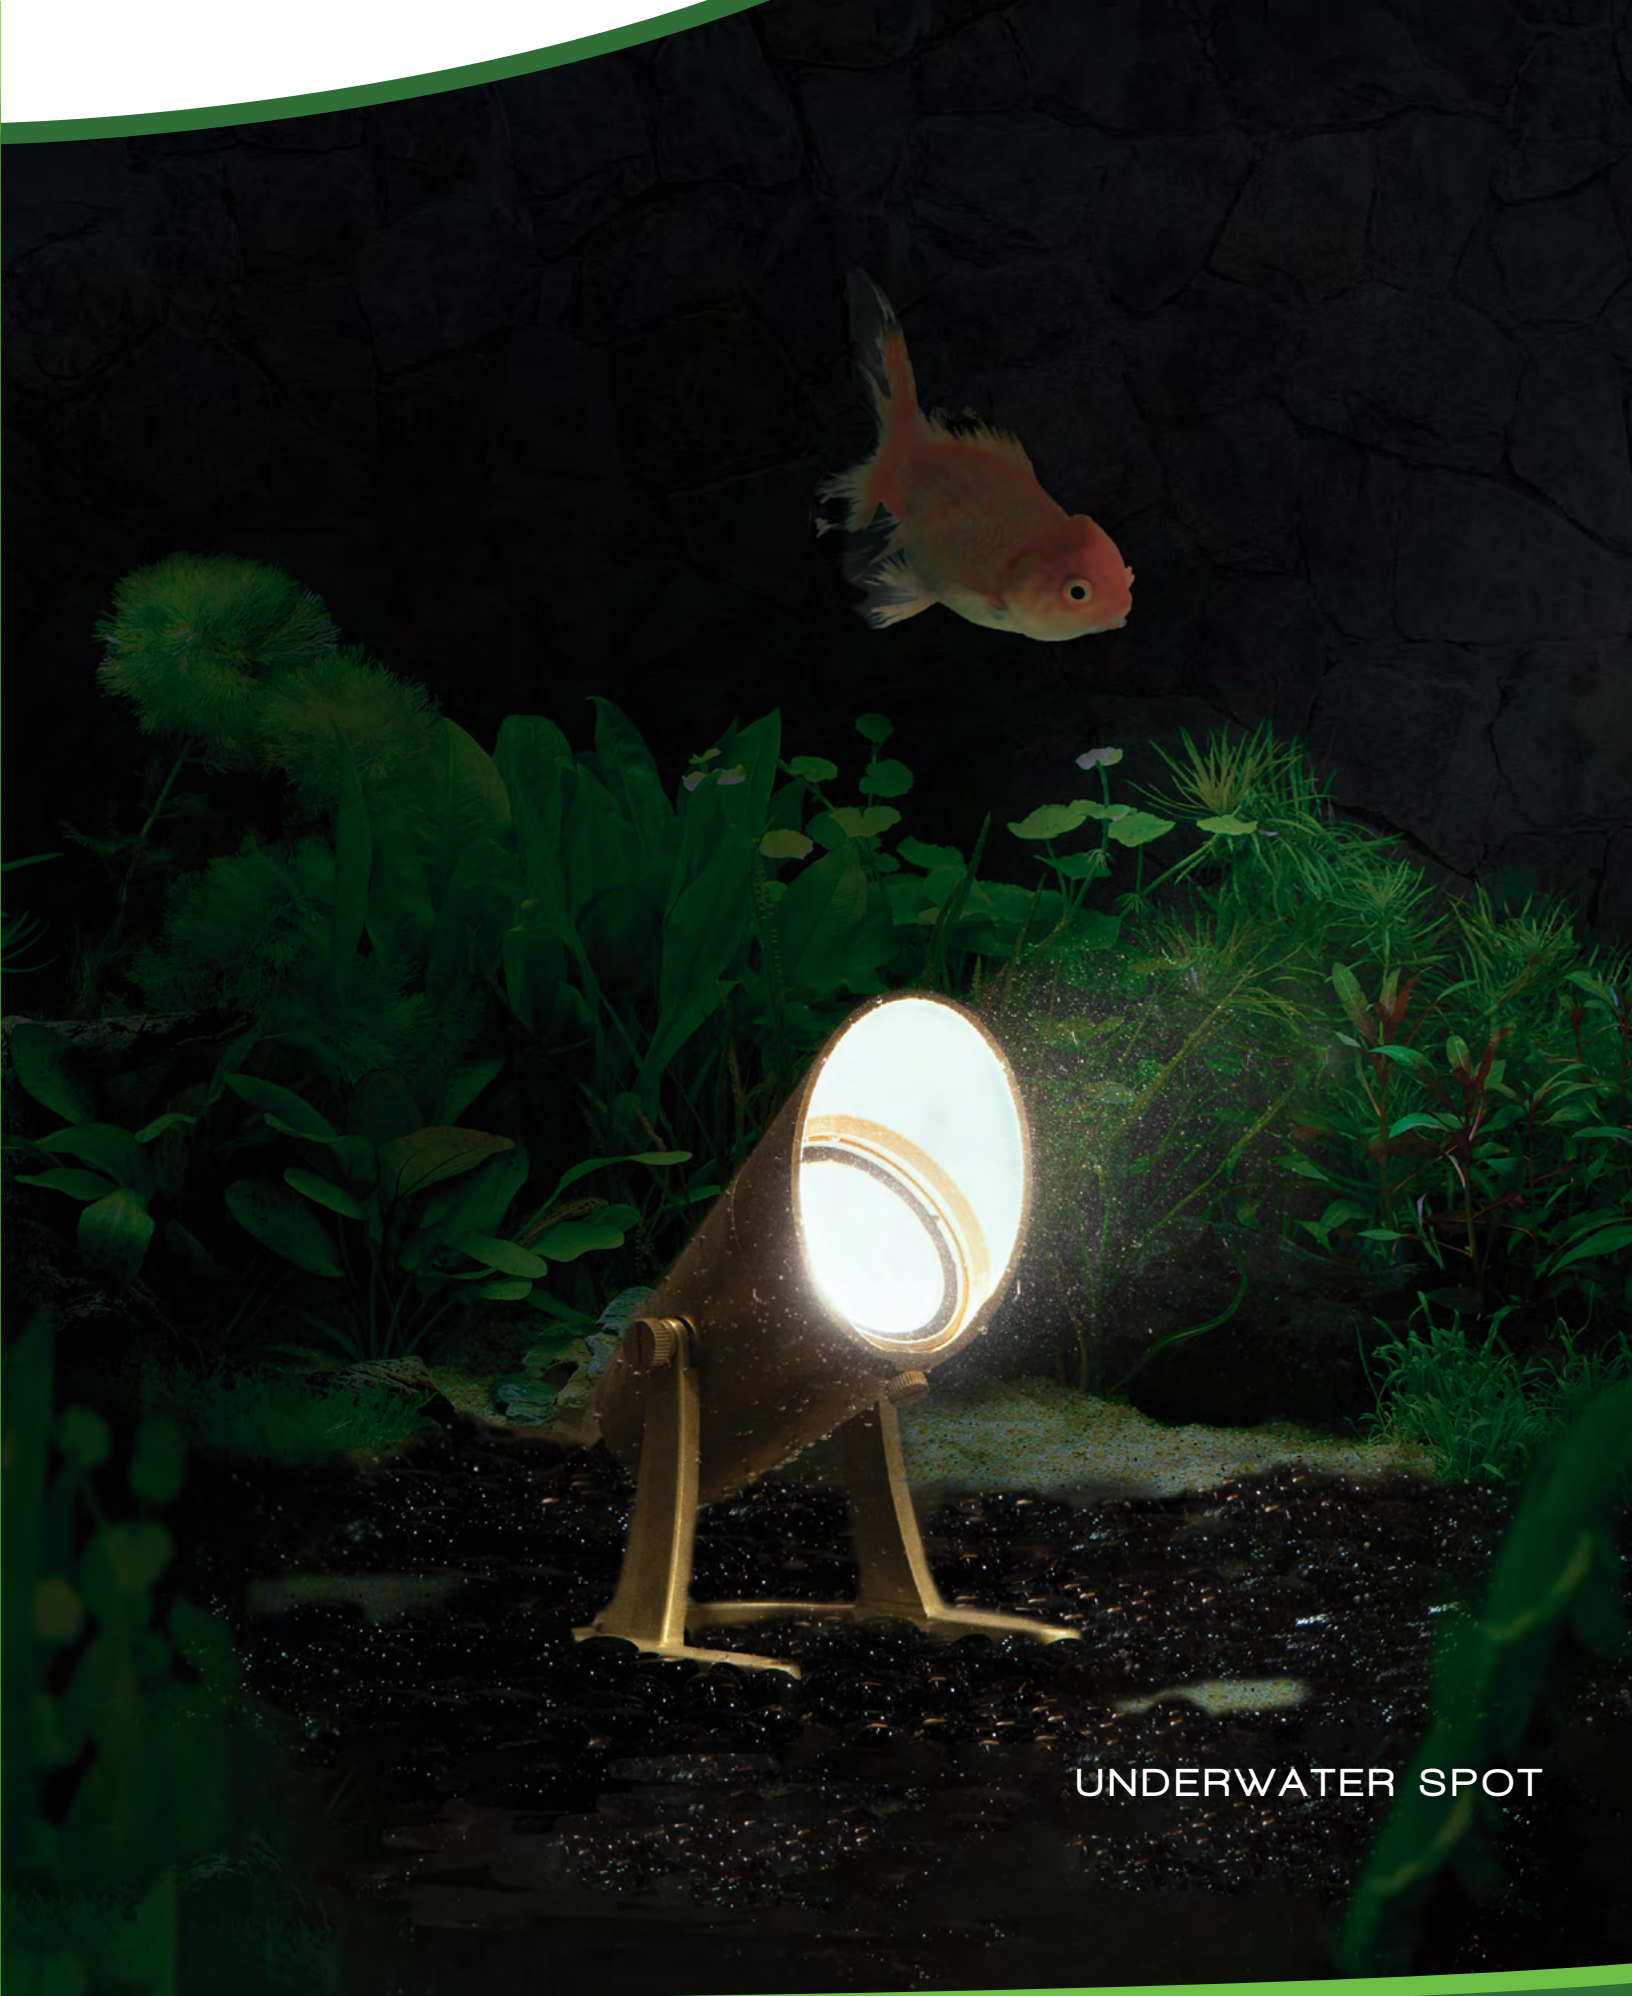

UNDERWATER SPOT