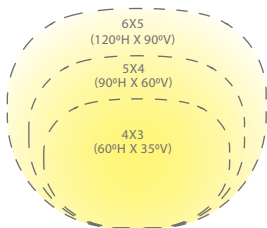

ADJUSTABLE BEAM
WALL WASH

Architectural beam distributions from 3x4 to 4x5 to 5x6 proportions and everything in between.
Always a uniform wide beam wash of light.

NEMA 5x4

NEMA 4x5