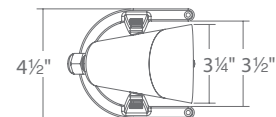

Accessories Submersible luminaire

Optics   Direct Burial Waterproof Wire Nuts

LENS-20-AMB	9020-WNT-BK
LENS-20-GRN	
LENS-20-RED	
LENS-20-BLU	
LENS-20-FR	
LENS-20-SPR	

Detachable shroud and direct burial gel filled wire nuts (12V)
Transformer Required (order separately)
See Accessories page for more detail