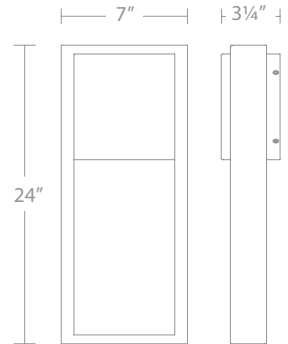

ARCHETYPE 120V

12", 18", & 24" OUTDOOR WALL SCNCE

A low-profile, artful design adds a distinctive, sophisticated look in any outdoor application.

- Aluminum hardware with etched glass diffuser
- No transformer or driver required

Ordering Chart

Scence

WS-W13918
WS-W13924

WS-W15912
WS-W15918
WS-W15924

Fixture Finish Options:

BK Black

Example: **WS-W13918-BK**

WS-W15912

WS-W15918

WS-W15924

WS-W13918

WS-W13924

	Model	Input	Power	Brightness	Color Temp	CRI	Dimming	Rated Life
18"	WS-W13918	120V	16W	427lm	3000K	90	100% -10% ELV	54,000 hours
24"	WS-W13924	120V	22W	760lm	3000K	90	100% -10% ELV	54,000 hours
12"	WS-W15912	120V	10W	331lm	3000K	90	100% -10% ELV	54,000 hours
18"	WS-W15918	120V	13W	435lm	3000K	90	100% -10% ELV	54,000 hours
24"	WS-W15924	120V	16W	775lm	3000K	90	100% -10% ELV	54,000 hours