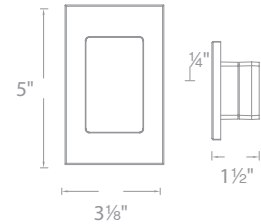

- Tempered glass diffuses light for even illumination
- Die-cast aluminum construction with abrasion-resistant powder-coated finish, or marine-grade stainless steel option available
- Title 24 Compliant (120V only)

Mounts Vertically or Horizontally