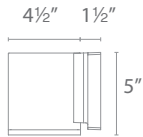

Beam Angle	Power	Brightness
33°	16W	800lm

Input	Dimming	Color Temp	CRI	Rated Life
120-277V	100% - 10% ELV or 0-10V	3000K	90	70,000 hours