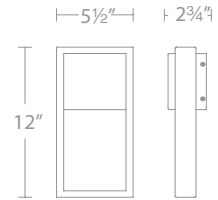

ARCHETYPE 120V

12", 18", & 24" OUTDOOR WALL SCNCE

A low-profile, artful design adds a distinctive, sophisticated look in any outdoor application.

- Aluminum hardware with etched glass diffuser
- No transformer or driver required

Ordering Chart

Scence

WS-W13918
WS-W13924

WS-W15912
WS-W15918
WS-W15924

Fixture Finish Options:

BK Black

Example: **WS-W13918-BK**

WS-W15912