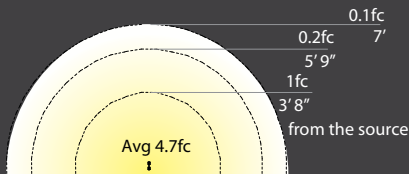

1838 listed

PATENTED

BALANCE

- Sleek linear design blends seamlessly into pathways while providing soft, even illumination
- Fixtures can be individually controlled in addition to grouping, scheduling and automations
- Full white light tunability from 2700K to 6500K
- Fixtures can generate an endless number of colors

Ordering Chart

15V

Fixture Finish Options:

6861-CS

BK
BZ

Black on Aluminum
Bronze on Aluminum

Example: **6861-CSBZ**

Input	Power	Brightness	CRI	Rated Life	
15VAC	7W / 10VA	White	310lm	85	50,000 hours
		Red	110lm		
		Green	205lm		
		Blue	45lm		

Colorscape Smart Transformer is required

Accessories

9" Mounting Stake	14" Mounting Stake	Surface Mount Flange/Stake	Guardian Mount
9000-ST9-BZ	9000-ST14-BZ	5000-SCP-BK 5000-SCP-BZ 5000-SCP-BBR	9000-SP9-BZ

9" Mounting stake, detachable shroud, 6' lead wire and direct burial gel filled wire nuts included
See Accessories page for more detail