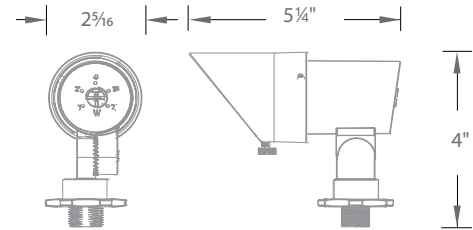

Accessories

5" Long Shroud	Mini Accent Snoot	Mounting Stake	Power Stake	Surface Mount Flange/Stake	Guardian Mount	Gutter Mount Bracket	Tree Mount Junction Box
5111-LSHR-BK	5111-SNOOT-BK	9000-ST9-BZ	M6000-STAKE	5000-SCP-BK	9000-SP9-BZ	5000-GM-BK	5000-TCP-BK
5111-LSHR-BZ	5111-SNOOT-BZ	9000-ST14-BZ		5000-SCP-BZ		5000-GM-BZ	5000-TCP-BZ
5111-LSHR-BBR	5111-SNOOT-BBR			5000-SCP-BBR		5000-GM-WT	5000-TCL-BK 5000-TCL-BZ

See Accessories page for more detail

Large Tree Mount Canopy Strap	Extension Rods	Optics
5000-TST-BK 5000-STB-BK	5000-X04-BZ,BK,BBR 5000-X08-BZ,BK,BBR 5000-X12-BZ,BK,BBR 5000-X18-BZ,BK,BBR 5000-X24-BZ,BK,BBR	LENS-16-AMB LENS-16-GRN LENS-16-RED LENS-16-BLU LENS-16-FR LENS-16-SPR LENS-16-BEL 5111-HCL

Shown with gutter mount bracket accessory

Continuously adjustable brightness control

Single and Double stem mount available.
See next page