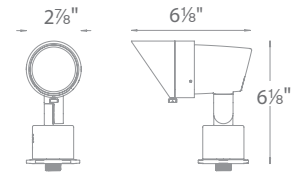

See Accessories page for more detail

Example installation for Wireless and DMX control

LINE VOLTAGE LED LANDSCAPE OFFERING

ACCENT 120V PATENTED

Integral brightness control, adjustable beam angle

Model No.	Fixture Finish Options:
5012-30	BK Black on Aluminum BZ Bronze on Aluminum BBR Bronze on Brass