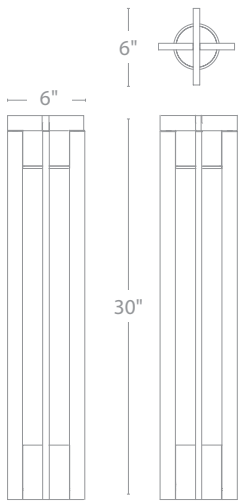

CHAMBER 12V/120V/277V (CHECK VOLTAGE) BOLLARD

- Sleek linear design blends seamlessly into pathways while providing soft, even illumination
- Factory sealed, watertight fixtures
- Constant output for 9V-15V input