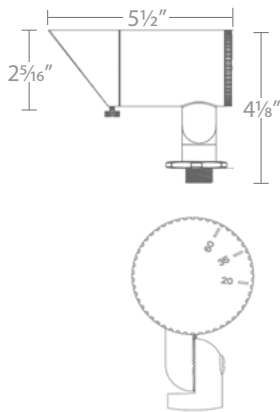

Model	Input	Power	Brightness	Beam Angle	Color Temp	CRI	Rated Life
5311	9 - 15VAC	6W / 7.7VA	475lm	20° - 60°	2700K, 3000K	85	70,000 hours
5411	9 - 15VAC	3W / 5.5VA	245lm	20° - 60°	2700K, 3000K	85	70,000 hours

See photometric data on page 161

INTERBEAM