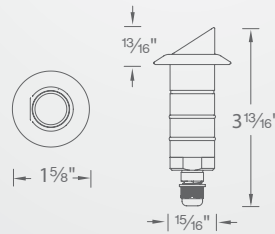

1051-27 **SS**
1051-30

1" Scoop

1061-27 **BS**
1061-30 **SS**

6' Lead Wire included

1" Shroud

1031-27 **BS**
1031-30 **SS**

Optional spring clip accessory included

1" Louver