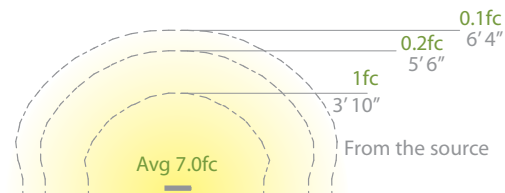

Accessories

9" Mounting Stake	14" Mounting Stake	Surface Mount Flange/Stake	Guardian Mount
9000-ST9-BZ	9000-ST14-BZ	5000-SCP-BK 5000-SCP-BZ	9000-SP9-BZ