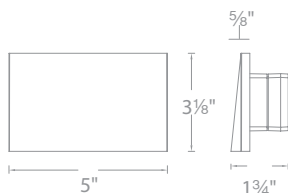

12V & 120V RECTANGULAR STEP & WALL LIGHTS

LANDSCAPE

- Fluid decorative profile with full cut-off illumination
- Die-cast aluminum construction with abrasion-resistant powder-coated finish
- Title 24 Compliant (120V only)

Ordering Chart

12V

4031-27	BK
4031-30	BZ
4031-AM	WT

120V

WL-LED110-C	BN
WL-LED110-AM	BK
	BZ
	WT

Fixture Finish Options:

BN	Brushed Nickel on AL
BK	Black on Aluminum
BZ	Bronze on Aluminum
WT	White on Aluminum

Example: **WL-LED110-C-WT**