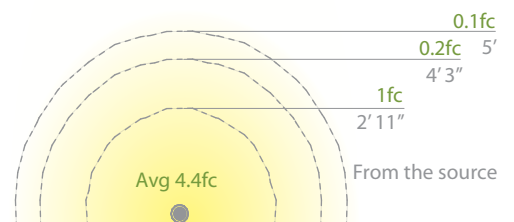

Accessories

9" Mounting Stake	14" Mounting Stake	Surface Mount Flange/Stake	Guardian Mount
9000-ST9-BZ	9000-ST14-BZ	5000-SCP-BK 5000-SCP-BZ	9000-SP9-BZ

14" Mounting stake, 6 foot lead wire, and direct burial gel filled wire nuts included
Transformer Required (order separately)
See Accessories page for more detail