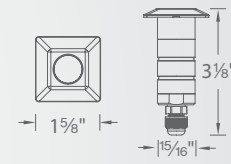

1" Scoop

1061-27 **BS**
1061-30 **SS**