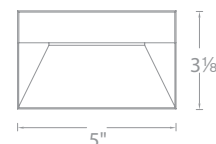

120V

WL-LED140-C	BK
WL-LED140-AM	BZ
	WT

Fixture Finish Options:

BK	Black on Aluminum
BZ	Bronze on Aluminum
WT	White on Aluminum

Example: **WL-LED140-C-BK**

IP66 Rated self contained fixture with various face plates. Fits into a switch box or a 2" x 4" junction box with minimum inside dimensions of 3"L x 2"W x 2.5"D.