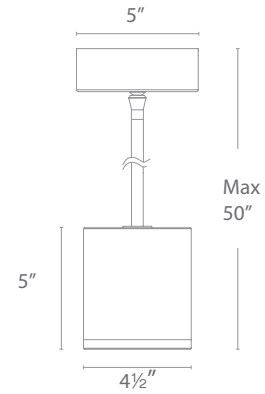

TUBE DECORATIVE PENDANT & CEILING MOUNTS

PENDANT

- Die-cast aluminum construction
- Hang straight swivel
- Three 12" and one 6" down rods included

Ordering Chart

120V - 277V

Fixture Finish Options:

PD-W2605

AL	Brushed Aluminum
BK	Black
BZ	Bronze
GH	Graphite
WT	White

Example: **PD-W2605-BK**

Input	Power	Brightness	Beam Angle	Dimming	Color Temp	CRI	Rated Life
120-277V	16W	800lm	33°	100% - 10% ELV or 0-10V	3000K	90	70,000 hours

CEILING MOUNT

- Die-cast aluminum construction

Ordering Chart

120V - 277V