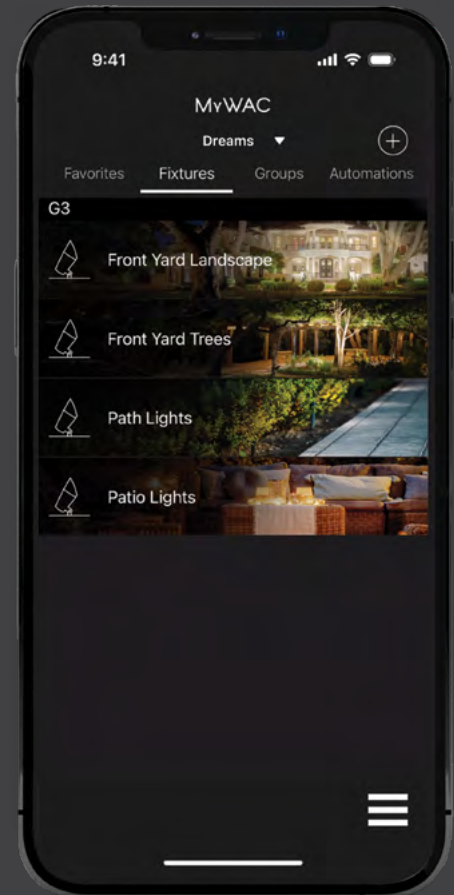

TECHNOLOGY

CONNECT VIA APP

The MyWAC app lets you choose custom colors and create scenes, zones and groups via Wi-Fi or wired ethernet. Schedule your luminaires according to dates/times, special events and dynamic patterns such as sunrise and sunset.

INDIVIDUAL CONTROL

Operate each of the Colorscaping luminaires independently, or as a part of a group or your favorite scene. User presets allow you to change your lighting scheme on the fly.

SCHEDULE

Be flexible. Keep it simple with a 7-day weekly calendar or be different each day with a 365-day calendar that also adjusts for daylight saving time.

Wi-Fi WALLSTATION

Featuring four pre-configured scenes button, a dedicated on/off button and dimming capability, the wall station enables essential lighting control for an area. The wall station is fully customizable via the MyWAC app.