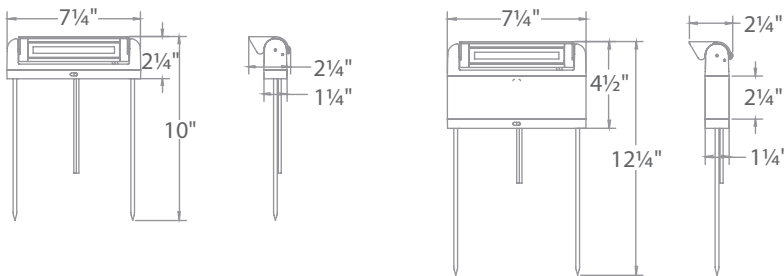

Ordering Chart

12V

Fixture Finish Options:

6401-27
6401-30

BK Black on Aluminum
BZ Bronze on Aluminum
BBR Bronze on Brass

Example: **6401-27BK**

On-Board Dimming Knob

Optional riser attachment included