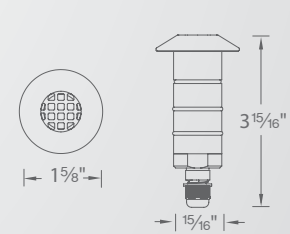

Optional spring clip accessory included

Input	Power	Brightness	Beam Angle	Color Temp	CRI	Rated Life	Accessories
9-15VAC	1.9W / 3VA	Up to 80 lm	50° (When an open top is used)	2700K, 3000K	85	70,000 hours	1" Concrete Pour Kit 1000-CON-PVC

Transformer Required (order separately)
See Accessories page for more detail