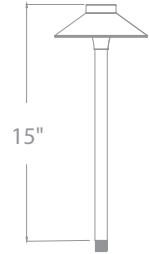

TIKI AREA LIGHT

IP66 1838 listed