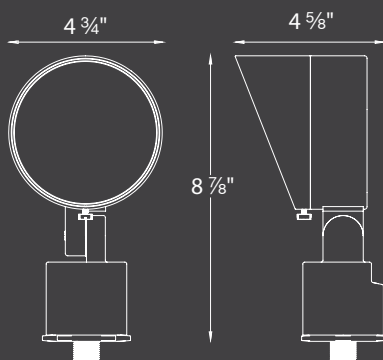

Ordering Chart

15V

Fixture Finish Options:

5813-CS

- BK** Black on Aluminum
- BZ** Bronze on Aluminum
- BBR** Bronze on Brass

Example: **5813-CSBZ**

Input	Power	Brightness	Beam Angle	CRI	Rated Life	
15VAC	14W / 15VA	White	1125lm	15°, 25°, 45°, 60°	85	50,000 hours
		Red	700lm			
		Green	1160lm			
		Blue	170lm			