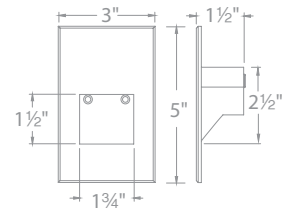

Ordering Chart

12V

Fixture Finish Options:

4021-27
4021-30
4021-AM

BN Brushed Nickel
BZ Bronze on Aluminum
BK Black on Aluminum
GH Graphite
SS* Cast Stainless Steel
WT White on Aluminum

Example: **4021-30BK**