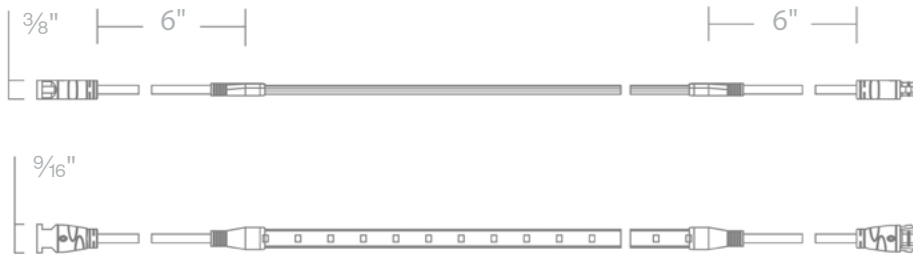

Power Supply for TRIAC/ELV Dimming

Model	Input	Output	Dimmable	
PS-24DC-U96R-WE	120V-277VAC	24VDC, 96W	ELV / TRIAC	Remote Wet Location Includes a 6 foot lead wire
PS-24DC-A96P-WE	120V	24VDC, 96W	N/A	Portable Wet Location Includes a 6 foot lead wire 120V input power cord ready