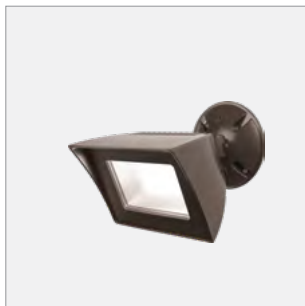

Ceiling Mounted
360° Horizontal rotation
90° Vertical aiming

Shown with Round Canopy
 Box includes two canopies
 for use with surface mount
 or recessed junction boxes

Shown in Architectural White
 Two different power options
 in one compact size