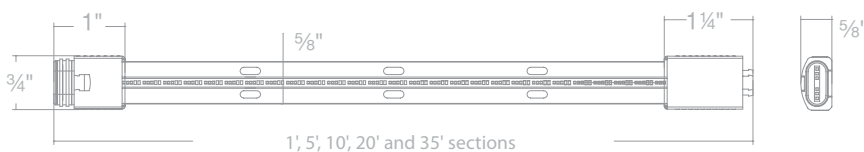

Accessories

Joiner Cable	L&J Connector	Y Connector	X Connector	End Cap	5' Clear Channel	Lead Wire with 5A Fuse
T24-OD-IC6-WT T24-OD-IC12-WT T24-OD-IC72-WT T24-OD-IC120-WT	T24-OD-L-WT	T24-OD-Y-WT	T24-OD-X-WT	T24-OD-EC-WT	T24-OD-CH5-CL	8002-06WT 8002-10WT

See Accessories page for more detail

Surface Mounting Clip	Edge Mounting Clip	Underside Mounting Clip
T24-OD-C1-WT	T24-OD-C2-WT	T24-OD-C3-WT