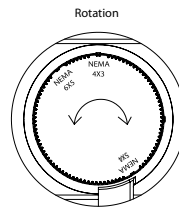

ADJUSTABLE BEAM
WALL WASH

Architectural beam distributions from 3x4 to 4x5 to 5x6 proportions and everything in between.
Always a uniform wide beam wash of light.

NEMA 5x4

NEMA 4x5