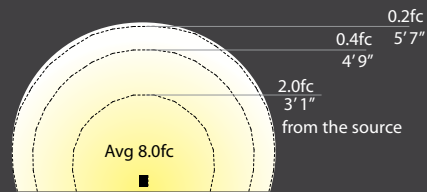

Accessories

9" Mounting Stake	14" Mounting Stake	Surface Mount Flange/Stake	Guardian Mount
9000-ST9-BZ	9000-ST14-BZ	5000-SCP-BK 5000-SCP-BZ 5000-SCP-BBR	9000-SP9-BZ

14" Mounting stake, detachable shroud, 6' lead wire and direct burial gel filled wire nuts included
See Accessories page for more detail