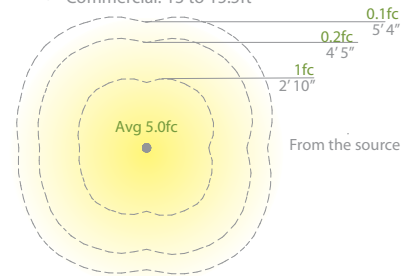

Recommended spacing for installation:
(12V) 6631

- Residential: 19.5 to 23ft
- Commercial: 13 to 15.5ft