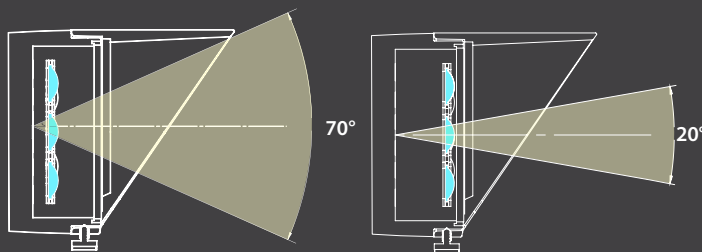

Accessories

5" Long Shroud	Grand Accent Snoot	Mounting Stake	Surface Mount Flange/Stake	Guardian Mount	Gutter Mount Bracket
5211-LSHR-BK	5211-SNOOT-BK	9000-ST9-BZ	5000-SCP-BK	9000-SP9-BZ	5000-GM-BK
5211-LSHR-BZ	5211-SNOOT-BZ		5000-SCP-BZ		5000-GM-BZ
5211-LSHR-BBR	5211-SNOOT-BBR		5000-SCP-BBR		

9" Mounting stake, detachable shroud, 6' lead wire and direct burial gel filled wire nuts included