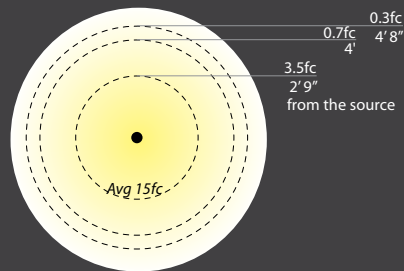

Accessories

9" Mounting Stake	14" Mounting Stake	Surface Mount Flange/Stake	Guardian Mount
9000-ST9-BZ	9000-ST14-BZ	5000-SCP-BK 5000-SCP-BZ 5000-SCP-BBR	9000-SP9-BZ

9" Mounting stake, detachable shroud, 6' lead wire and direct burial gel filled wire nuts included
See Accessories page for more detail