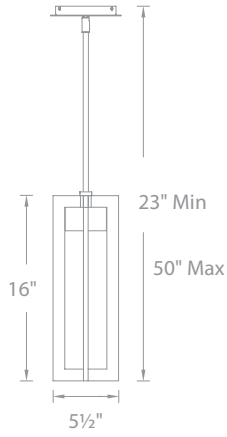

CHAMBER 120V/277V (CHECK VOLTAGE) 16" OUTDOOR PENDANT & 20" OUTDOOR POST MOUNT

PD-W48616