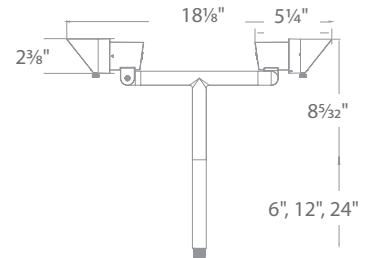

Shown with gutter mount bracket accessory

Continuously adjustable brightness control

Single and Double stem mount available.
See next page

PATENTED

MINI ACCENT PATH

6111

6211

- Includes 6", 12" and 24" extensions
- 10°-50° beam adjustability
- Continuously adjustable beam angles and brightness control
- Detachable shroud
- Constant output for 9V-15V input