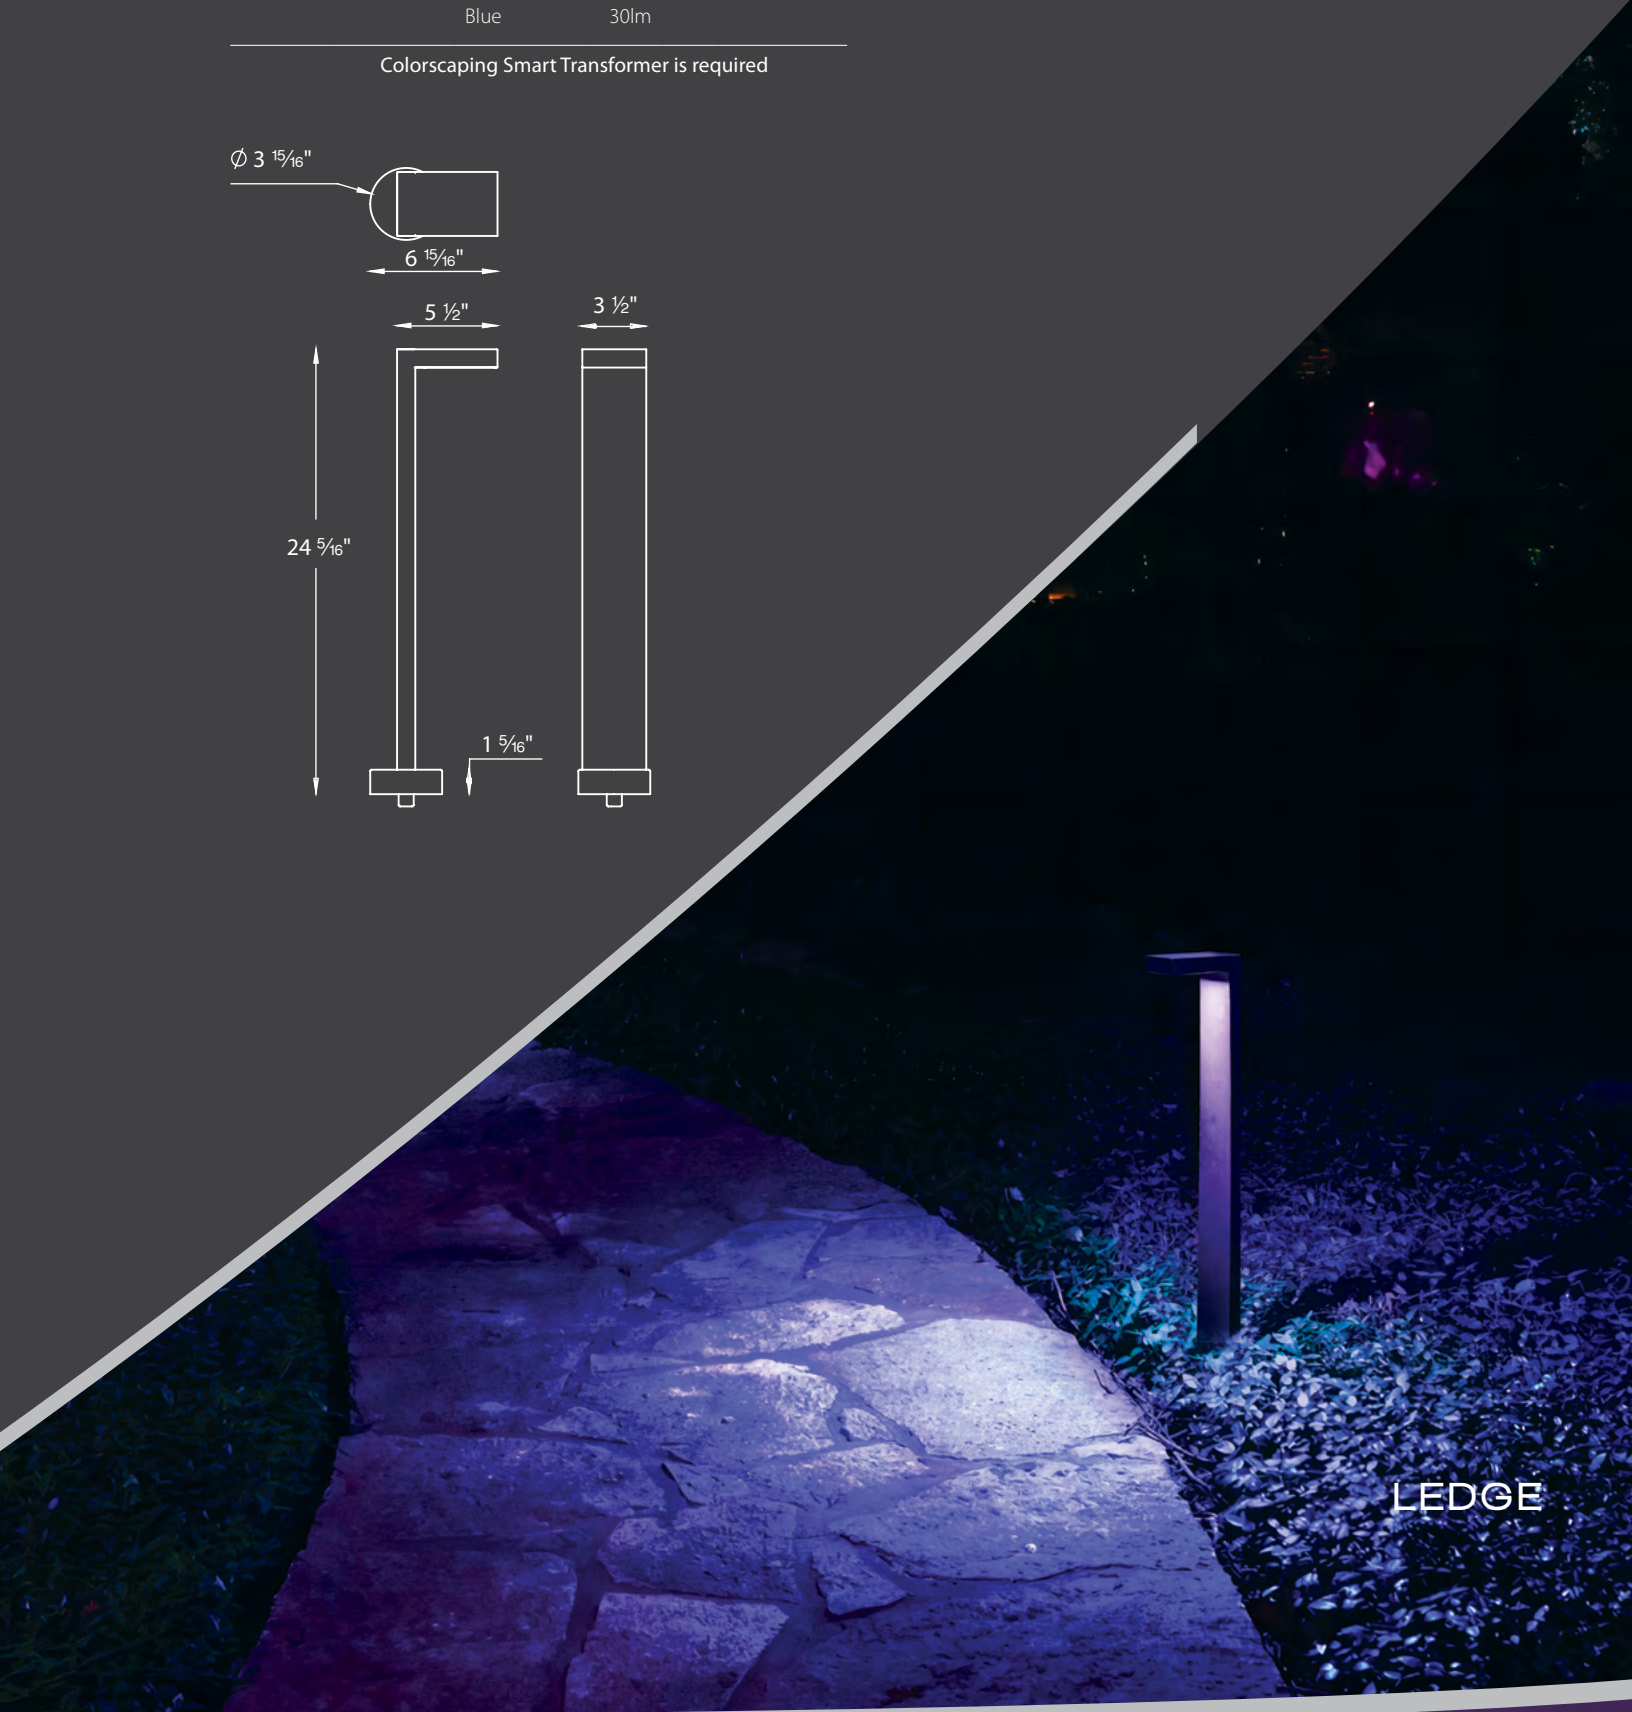

Input	Power	Brightness	CRI	Rated Life	
15VAC	7W / 10VA	White	230lm	85	50,000 hours
		Red	80lm		
		Green	150lm		
		Blue	30lm		

Colorscaping Smart Transformer is required