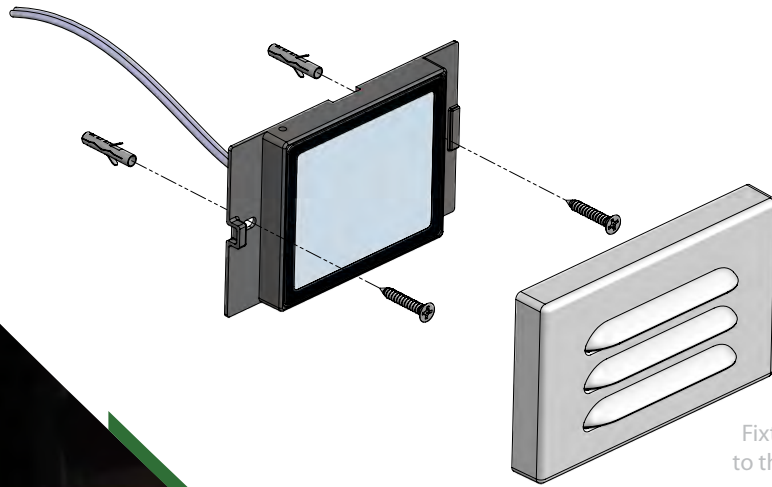

Fixture can be mounted directly to the wall without a junction box