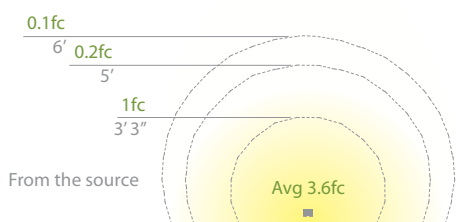

QUAD PATH

- Sleek linear design blends seamlessly into pathways while providing soft, even illumination
- Recommended spacing for installation:
  Residential: 8 to 10ft
  Commercial: 5 to 7ft
- Factory sealed, watertight fixtures
- Constant output for 9V-15V input

Ordering Chart

12V	Fixture Finish Options:
6091-27 6091-30	BZ Bronze on Aluminum
	Example: 6091-27BZ

Input	Power	Brightness	Color Temp	CRI	Rated Life
9-15VAC	3W / 4.5VA	Up to 100lm	2700K, 3000K	90	60,000 hours

Accessories

9" Mounting Stake	14" Mounting Stake	Surface Mount Flange/Stake	Guardian Mount
9000-ST9-BZ	9000-ST14-BZ	5000-SCP-BK 5000-SCP-BZ	9000-SP9-BZ

14" Mounting stake, 6 foot lead wire, and direct burial gel filled wire nuts included
Transformer Required (order separately)
See Accessories page for more detail