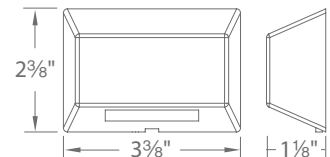

Fixture Finish Options:

BK Black on Aluminum
BZ Bronze on Aluminum
BBR Bronze on Brass
WT White on Aluminum

Example: **3031-27BK**

Input	Power	Brightness	Color Temp	CRI	Rated Life
9 - 15VAC	2.8W - 4.6VA	75lm	2700K, 3000K	90	50,000 hours