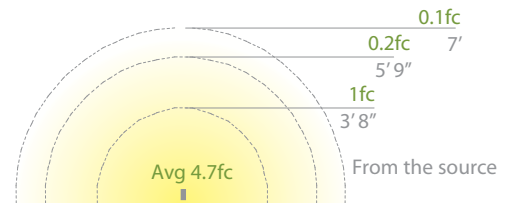

Accessories

9" Mounting Stake	14" Mounting Stake	Surface Mount Flange/Stake	Guardian Mount
9000-ST9-BZ	9000-ST14-BZ	5000-SCP-BK 5000-SCP-BZ 5000-SCP-BBR	9000-SP9-BZ

9" Mounting stake, 6 foot lead wire, and direct burial gel filled wire nuts included
Transformer Required (order separately)
See Accessories page for more detail