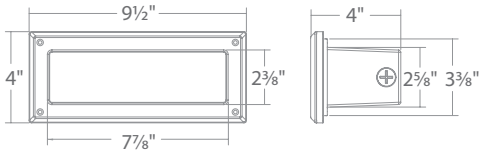

OPEN ILLUMINATION BRICK LIGHT
WL-5105 Opal

Input	Power	Brightness	Color Temp	CRI	Dimming	Rated Life
120V	5.5W	Up to 45 lm	3000K	90	100% - 10% ELV	80,000 hours