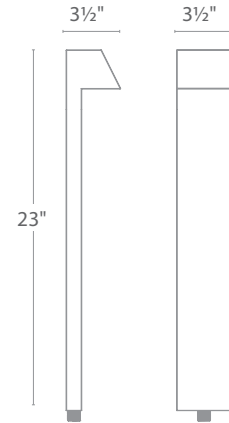

QUAD PATH

- Sleek linear design blends seamlessly into pathways while providing soft, even illumination
- Recommended spacing for installation:
  Residential: 8 to 10ft
  Commercial: 5 to 7ft
- Factory sealed, watertight fixtures
- Constant output for 9V-15V input

Ordering Chart

12V	Fixture Finish Options:
6091-27 6091-30	BZ Bronze on Aluminum
	Example: 6091-27BZ

Input	Power	Brightness	Color Temp	CRI	Rated Life
9-15VAC	3W / 4.5VA	Up to 100lm	2700K, 3000K	90	60,000 hours

Accessories

9" Mounting Stake	14" Mounting Stake	Surface Mount Flange/Stake	Guardian Mount
9000-ST9-BZ	9000-ST14-BZ	5000-SCP-BK 5000-SCP-BZ	9000-SP9-BZ

14" Mounting stake, 6 foot lead wire, and direct burial gel filled wire nuts included
Transformer Required (order separately)
See Accessories page for more detail