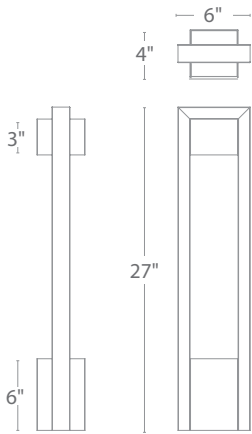

Ordering Chart

12V	120V	277V	Fixture Finish Options:	
6641-27	6642-27	6643-27	BK	Black on Aluminum
6641-30	6642-30	6643-30	BZ	Bronze on Aluminum

Example: **6643-27BZ**