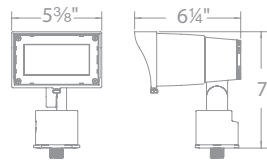

ADJUSTABLE BEAM WALL WASH 120V PATENTED

Beam and integral brightness control

Model No.	Fixture Finish Options:	
5222-27	BK	Black on Aluminum
5222-30	BZ	Bronze on Aluminum
	BBR	Bronze on Brass

Power	Brightness	Beam Angle	CRI	Color Temp	Rated Life	Listing
3W - 25W	200lm - 1550lm	Assorted NEMA distributions	85	2700K, 3000K	45,000 hours	IP-66

See photometric data on page 168