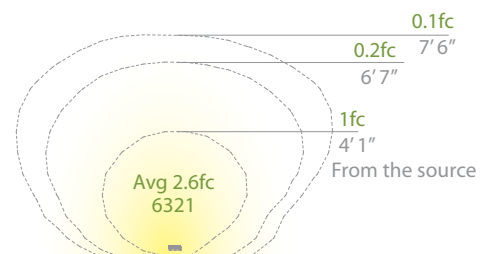

- Residential: 7 to 9ft
- Commercial: 4 to 6ft

Recommended spacing for installation:

6321 Large

- Residential: 9 to 11ft
- Commercial: 5 to 7ft

SLIDE
PATH

BALANCE SINGLE PATH

- Sleek linear design blends seamlessly into pathways while providing soft, even illumination
- Recommended spacing for installation:
Residential: 11 to 13ft
Commercial: 7 to 9ft
- Factory sealed, watertight fixtures
- Constant output for 9V-15V input