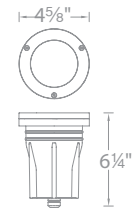

Power	Brightness	Beam Angle	CRI	Color Temp	Rated Life	Listing
3.5W - 11.5W	65lm - 515lm	15° - 60°	85	3000K	45,000 hours	IP-67

See photometric data on page 164