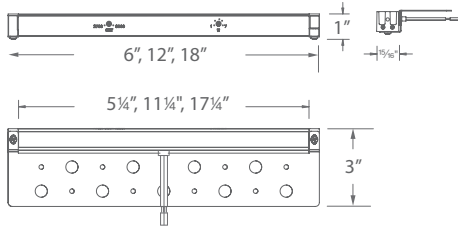

Input	Power	Brightness	Beam Angle	CRI	Color Temp	Rated Life
18"	9 - 15VAC	8.5W, 9.3VA	350lm	110°	85	2700K, 3000K	70,000 hours
12"	9 - 15VAC	7.0W, 7.6VA	230lm	110°	85	2700K, 3000K	70,000 hours
6"	9 - 15VAC	4.5W, 5.6VA	110lm	110°	85	2700K, 3000K	70,000 hours
3"	9 - 15VAC	1.5W, 2.6VA**	50lm	110°	85	2700K, 3000K**	70,000 hours

**Due to its compact size, the 7032 is dedicated in either 2700K or 3000K

**No integral brightness control for 7032 model

Transformer Required (order separately)

7062, 7122, 7182