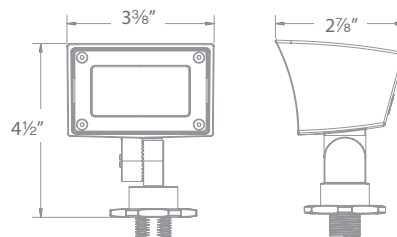

Input	Power	Brightness	Beam Angle	CCT	CRI	Rated Life
9 - 15VAC	1W - 8W 2VA - 12VA	80lm - 420lm	Symmetrical (70° by 90°)	2700K, 3000K	85	70,000 hours

See photometric data on page 167

Accessories

Mounting Stake	Surface Mount Flange/Stake	Guardian Mount	Gutter Mount Bracket	Tree Mount Junction Box	Large Tree Mount Canopy Strap	Extension Rods	Optics
9000-ST9-BZ	5000-SCP-BK	9000-SP9-BZ	5000-GM-BK	5000-TCP-BK	5000-TST-BK	5000-X04-BZ,BK,BBR	LENS-2X3-AMB
9000-ST14-BZ	5000-SCP-BZ		5000-GM-BZ	5000-TCP-BZ	5000-STB-BK	5000-X08-BZ,BK,BBR	LENS-2X3-GRN
	5000-SCP-BBR		5000-GM-WT	5000-TCL-BK		5000-X12-BZ,BK,BBR	LENS-2X3-RED
				5000-TCL-BZ		5000-X18-BZ,BK,BBR	LENS-2X3-BLU
						5000-X24-BZ,BK,BBR	LENS-2X3-FR
							LENS-2X3-SPR
							LENS-2X3-BEL
							5121-HCL

9" Mounting stake (12V), detachable shroud, 6' lead wire and direct burial gel filled wire nuts (12V) included
Transformer Required (order separately)
See Accessories page for more detail