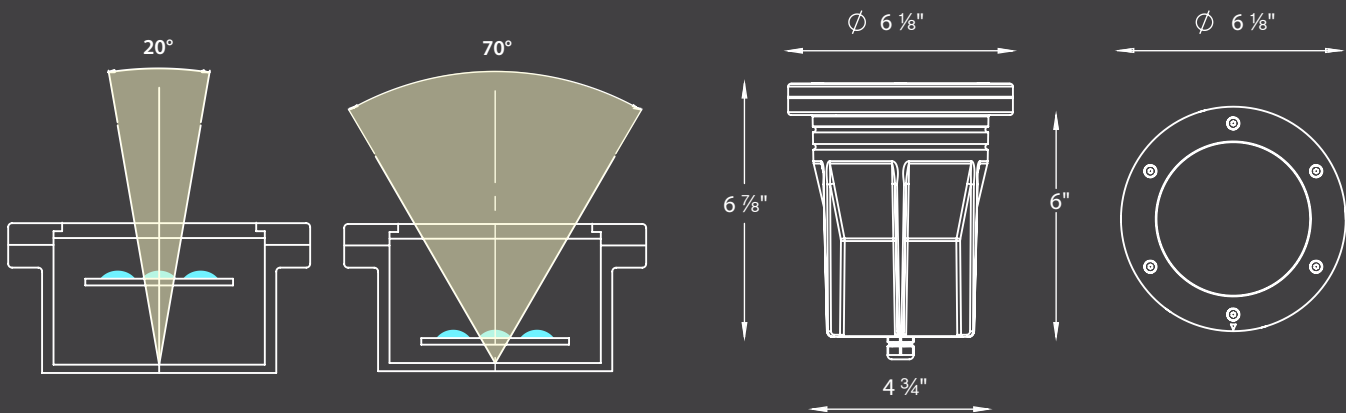

Accessories

Rock Guard	Concrete Pour Kit
5830-GRD-BZ	5830-PIP-PVC
5830-GRD-BBR	

See Accessories page for more detail