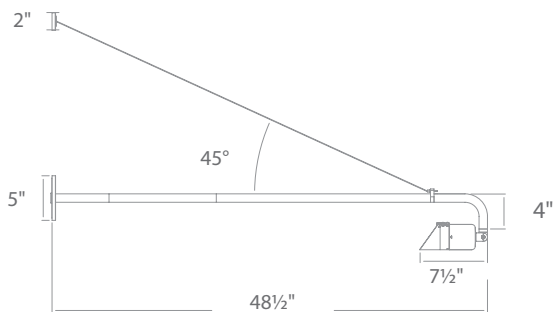

Input	Power	Brightness	Color Temp	CRI	Dimming	Rated Life
120V	15W	Up to 1140 lm	3000K, 4000K	85	100% - 10% ELV	50,000 hours