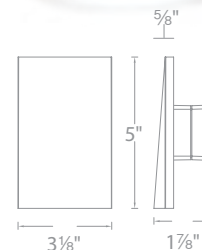

Ordering Chart

12V

4041-27	BK
4041-30	BZ
4041-AM	WT

120V

WL-LED210-C	BN
WL-LED210-AM	BK
	BZ
	WT

Input	Power	Brightness	Color Temp	CRI	Dimming	Rated Life
12V	2W / 3.1VA	Up to 4 lm	2700K, 3000K & Amber	90	100%-10% MLV	60,000 hours
Transformer Required (order separately)						
120V	3.5W	Up to 4 lm	3000K & Amber	90	100%-10% ELV	50,000 hours

- Geometric design with downward illumination
- Die-cast aluminum construction with abrasion-resistant powder-coated finish
- Title 24 Compliant (120V only)

Ordering Chart

12V

4091-27	BK
4091-30	BZ
4091-AM	WT

120V

WL-LED140-C	BK
WL-LED140-AM	BZ
	WT

Fixture Finish Options:

BK	Black on Aluminum
BZ	Bronze on Aluminum
WT	White on Aluminum

Example: **WL-LED140-C-BK**

IP66 Rated self contained fixture with various face plates. Fits into a switch box or a 2" x 4" junction box with minimum inside dimensions of 3"L x 2"W x 2.5"D.