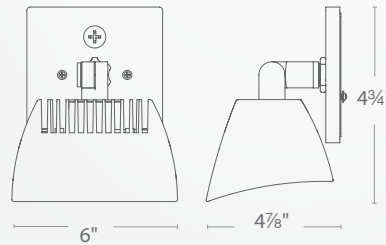

Ordering Chart

120V

Fixture Finish Options:

WP-LED335   **30**
50

aBK   *Architectural Black*
aBZ   *Architectural Bronze*
aGH   *Architectural Graphite*
aWT   *Architectural White*

WP-LED354   **35**

Example: **WP-LED354-35-AWT**