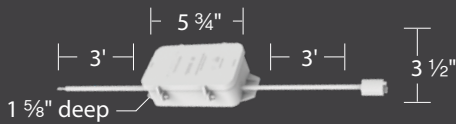

*Mobile MyWAC App/Wallstation Control

**DMX Control

Max Run Tape Length Between Controller & Tape

Total Length of Lead Wire* Between Controller & Tape	Colorsclaping Transformer & MyWAC App
3ft	25ft
6ft	25ft
9ft	25ft
12ft	22ft
18ft	15ft
24ft	12ft
30ft	10ft
40ft	7ft

Controller	Input	Output	IP
915CS-CTR-WT	9-15VAC 11W/17VA	24VDC/96W MAX	IP65

A controller is required for the tape light to function with the Colorsclaping Transformer

Example: **915CS-CTR-WT**