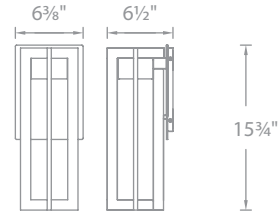

Mounting accessory included

M6000-STAKE

M6630-CON-KIT

CHAMBER 12V/120V/277V
BOLLARD

CHAMBER 120V/277V (CHECK VOLTAGE) 16", 20" & 25" OUTDOOR WALL SCONCE

- Solid aluminum construction with weather-resistant finish
- Minimal mounting hardware for easy installation
- Light engine is factory sealed for maximum protection from the elements
- No transformer or driver required