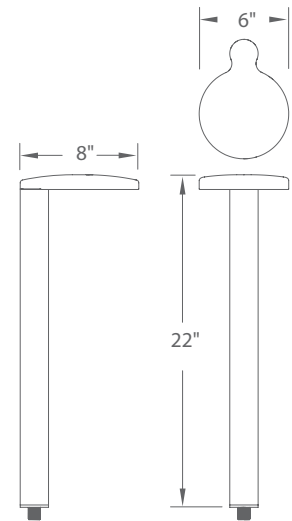

- Sturdy side mount design works well in applications where directional illumination is desired
- Recommended spacing for installation:
  Residential: 8 to 10ft
  Commercial: 5 to 7ft
- Factory sealed, watertight fixtures
- Solid die-cast corrosion resistant aluminum alloy
- Constant output for 9V-15V input

Ordering Chart

12V	Fixture Finish Options:	
6031-27	BK	Black on Aluminum
6031-30	BZ	Bronze on Aluminum

Example: **6031-27BZ**

Input	Power	Brightness	Color Temp	CRI	Rated Life
9-15VAC	2.9W / 4.7VA	Up to 125lm	2700K, 3000K	90	60,000 hours

Accessories

9" Mounting Stake	14" Mounting Stake	Surface Mount Flange/Stake	Guardian Mount
9000-ST9-BZ	9000-ST14-BZ	5000-SCP-BK 5000-SCP-BZ	9000-SP9-BZ

14" Mounting stake, 6 foot lead wire, and direct burial gel filled wire nuts included
Transformer Required (order separately)
See Accessories page for more detail