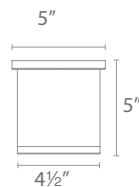

Beam Angle	Power	Brightness
35°	16W	800lm