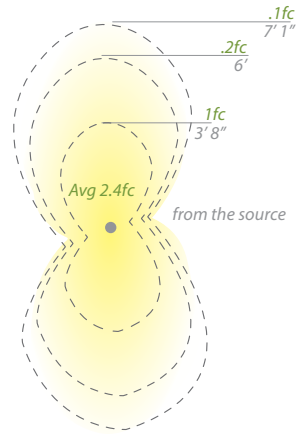

Recommended spacing for installation:
(12V) 6611

- Residential: 5 to 6ft
- Commercial: 3 to 4ft