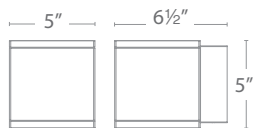

Ordering Chart
120V - 277V

WS-W2504
WS-W2505

Example: **WS-W2504-BZ**