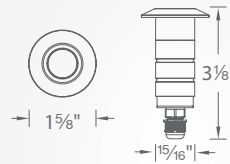

Fixture Finish Options:

- BS** Bronze Stainless Steel
- SS** Stainless Steel

Example: **1011-30SS**

1" Slim Round

1011-27 **SS**
1011-30

1" Round

1021-27 **SS**
1021-30

1" Square