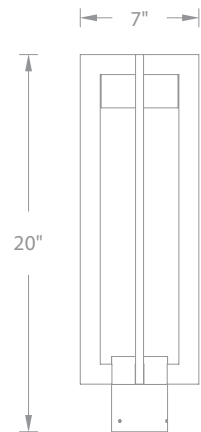

Ordering Chart

Pendant

Post Mount

Fixture Finish Options:

PD-W48616

PM-W48620

BK Black
BZ Bronze

Example: **PD-W48616-BK**

For 277V, add an "F" before the finish: **PD-W48616F-BK**

	Input	Power	Brightness	Color Temp	CRI	Dimming	Rated Life
16"	120V	12W	372lm	3000K	90	100% -10% ELV	50,000 hours
20"	120V (277V special order)	17.5W	634lm	3000K	90	100% -10% ELV	50,000 hours