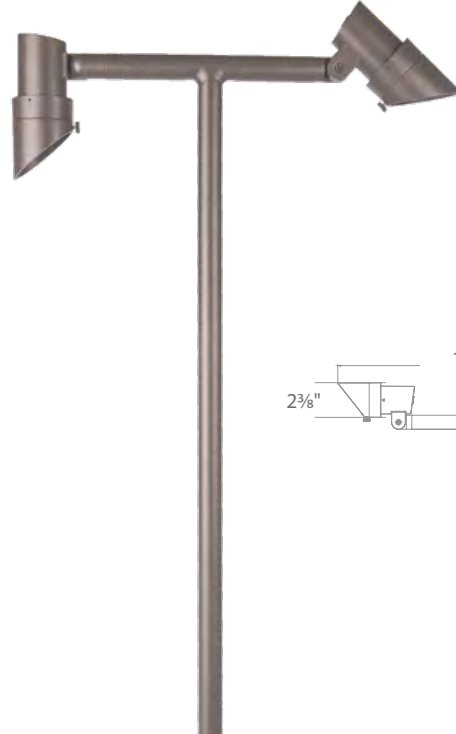

Shown with gutter mount bracket accessory

Continuously adjustable brightness control

Single and Double stem mount available.
See next page

PATENTED

MINI ACCENT PATH

6111

6211

- Includes 6", 12" and 24" extensions
- 10°-50° beam adjustability
- Continuously adjustable beam angles and brightness control
- Detachable shroud
- Constant output for 9V-15V input