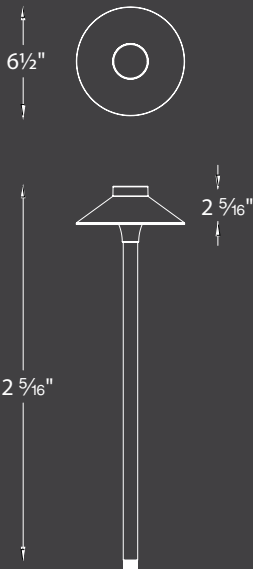

Accessories

9" Mounting Stake	14" Mounting Stake	Surface Mount Flange/Stake	Guardian Mount
9000-ST9-BZ	9000-ST14-BZ	5000-SCP-BK 5000-SCP-BZ 5000-SCP-BBR	9000-SP9-BZ

9" Mounting stake, detachable shroud, 6' lead wire and direct burial gel filled wire nuts included
See Accessories page for more detail