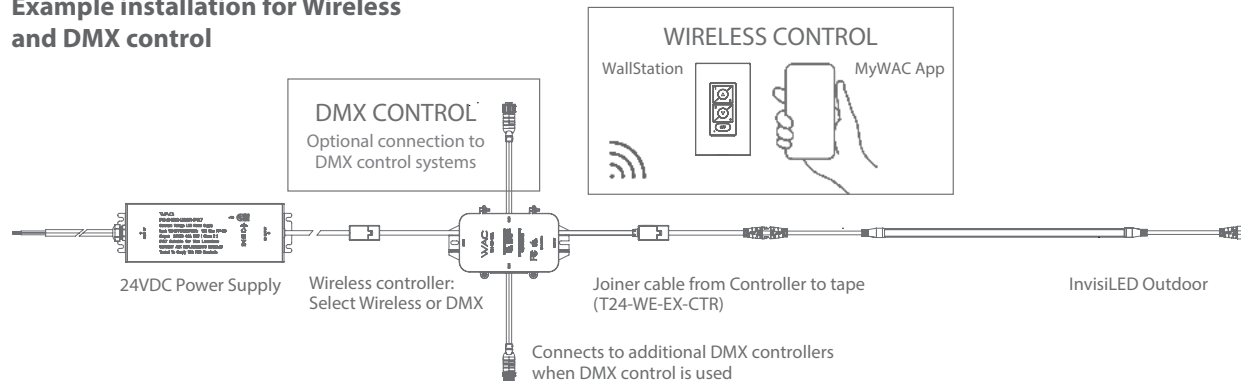

Accessories

Invisiled Outdoor Joiner Cable	Invisiled Outdoor Lead Wire	Invisiled Outdoor Power Connector Kit with Wire Jacket and Silicone Sealant	Invisiled Outdoor Tape to Tape Y Connector	Wireless Controller to InvisiLED Outdoor Tape joiner Cable	Invisiled Outdoor Surface Mount Clear Channel	Silicone Sealant
T24-WE-IC-002-BK T24-WE-IC-006-BK T24-WE-IC-012-BK T24-WE-IC-036-BK T24-WE-IC-072-BK T24-WE-IC-144-BK T24-WE-IC-240-BK	T24-WE-B012-BK T24-WE-B072-BK	T24-WE-EX2-006-BK	T24-WE-Y-BK	T24-WE-EX-CTR	T24-WE-CH5	T24-WE-SI-45
Invisiled Outdoor Edge Mounting Clip.	Invisiled Outdoor Surface Mounting Clip	Invisiled Outdoor Underside Mounting Clip.	Wet Rated Tape End Cap with Silicone Sealant	DMX Signal Cable - Universe	DMX Signal Cable - Satellite	
LED-TO24-C2	LED-TO24-C1	T24-WE-C3	T24-WE-EC	T24-OD-MW60 T24-OD-MW120	T24-OD-SW60 T24-OD-SW120	

See Accessories page for more detail

Example installation for Wireless and DMX control