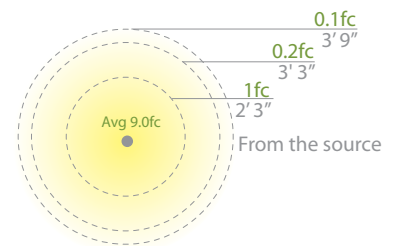

Accessories

9" Mounting Stake	14" Mounting Stake	Surface Mount Flange/Stake	Guardian Mount
9000-ST9-BZ	9000-ST14-BZ	5000-SCP-BK 5000-SCP-BZ 5000-SCP-BBR	9000-SP9-BZ

9" Mounting stake, 6 foot lead wire, and direct burial gel filled wire nuts included
Transformer Required (order separately)
See Accessories page for more detail