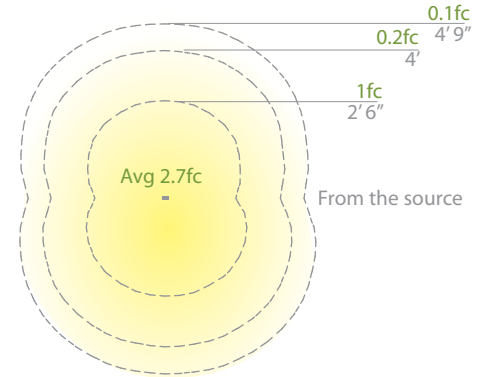

ARCHETYPE 12V/120V/277V (CHECK VOLTAGE) BOLLARD

- Sleek linear design blends seamlessly into pathways while providing soft, even illumination

Recommended spacing for installation:
(12V) 6641

- Residential: 11.5 to 14ft
- Commercial: 7 to 9ft