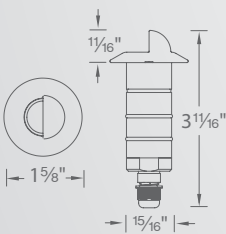

6' Lead Wire included