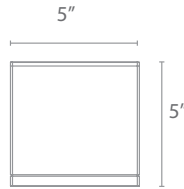

Input	Power	Brightness	Beam Angle	Dimming	Color Temp	CRI	Rated Life
120-277V	16W	750lm	86°	100% - 10% ELV or 0-10V	3000K	90	70,000 hours