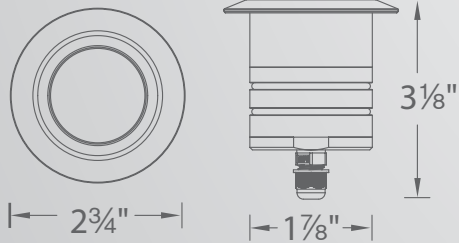

Ordering Chart

12V

2031-30

Fixture Finish Options:

SS Stainless Steel

Example: **2031-30SS**

Input	Power	Brightness	Beam Angle	Color Temp	CRI	Rated Life
9-15VAC	4.1W / 6.6VA	245 lm	25°	3000K	85	70,000 hours