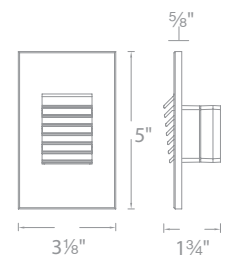

Fixture Finish Options:

BK   Black on Aluminum
BZ   Bronze on Aluminum
WT   White on Aluminum

120V

WL-LED120-C
WL-LED120-AM

WL-LED220-C
WL-LED220-AM

Example: **WL-LED220-C-BZ**