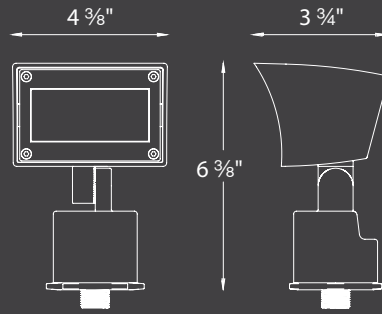

Input	Power	Brightness	Beam Angle	CRI	Rated Life
15VAC	16W / 24.5VA	White Red Green Blue	1015lm 360lm 680lm 140lm	50° x 80°	85 50,000 hours

Colorscaping Smart Transformer is required

WALL WASH