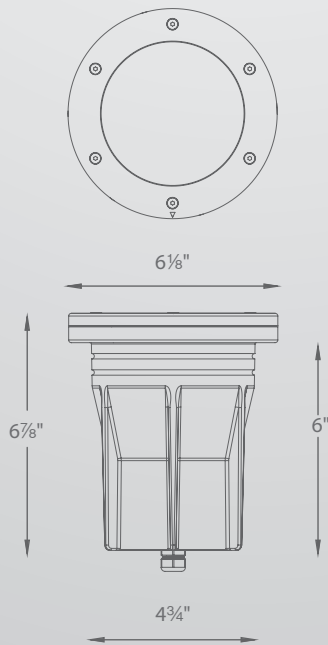

Accessories

Rock Guard	Concrete Pour Kit
5830-GRD-BZ	5830-PIP-PVC
5830-GRD-BBR	

6' lead wire and direct burial gel filled wire nuts (12V)