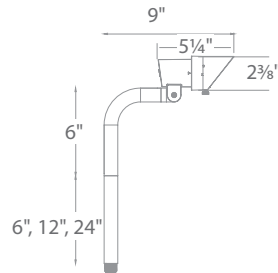

Shown with gutter mount bracket accessory

Continuously adjustable brightness control

Single and Double stem mount available.
See next page

PATENTED

MINI ACCENT PATH

6111

6211

- Includes 6", 12" and 24" extensions
- 10°-50° beam adjustability
- Continuously adjustable beam angles and brightness control
- Detachable shroud
- Constant output for 9V-15V input