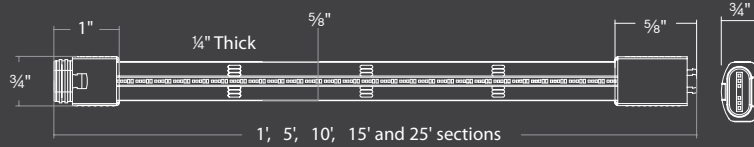

TAPE LIGHT

PATENTED

- Weatherproof resilience for all conditions
- Vivid full color spectrum
- Precisely tunable white light for perfect ambiance
- Effortless connectivity: plug and play connectors offer easy integration and hassle-free installation
- Comprehensive smart home system compatibility
- For custom lengths in the field, cut every 2" and seal with end caps

Ordering Chart

24VDC	Finish:	Input	Max Power	Lm/ft	Color Temp	CRI	Rated Life
01 1 foot	CC White	24VDC	3.57W/ft * 5.5W/ft **	White 100 lm/ft	R/G/B 2700K-5000K	90	50,000 hours
05 5 feet				Red 9.7 lm/ft			
T24-OD1 10 10 feet				Green 34 lm/ft			
15 15 feet				Blue 10.4 lm/ft			
25 25 feet							

Example: **T24-OD1-01-CC**