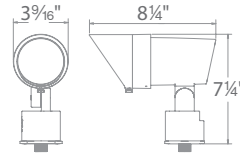

1598 listed

GRAND ACCENT 120V PATENTED

Integral brightness control, adjustable beam angle

Model No.	Fixture Finish Options:	
5212-30	BK	Black on Aluminum
5212-40	BZ	Bronze on Aluminum
	BBR	Bronze on Brass

Power	Brightness	Beam Angle	CRI	Color Temp	Rated Life	Listing
13W - 31W	780lm - 2050lm	15° to 60°	85	3000K, 4000K	45,000 hours	IP-66

See photometric data on page 157 / 158