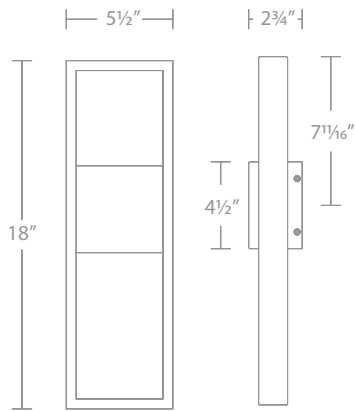

ARCHETYPE 120V

12", 18", & 24" OUTDOOR WALL SCNCE

A low-profile, artful design adds a distinctive, sophisticated look in any outdoor application.

- Aluminum hardware with etched glass diffuser
- No transformer or driver required

Ordering Chart

Scence

WS-W13918
WS-W13924

WS-W15912
WS-W15918
WS-W15924

Fixture Finish Options:

BK Black

Example: **WS-W13918-BK**

WS-W15912

WS-W15918

WS-W15924

WS-W13918

WS-W13924

	Model	Input	Power	Brightness	Color Temp	CRI	Dimming	Rated Life
18"	WS-W13918	120V	16W	427lm	3000K	90	100% -10% ELV	54,000 hours
24"	WS-W13924	120V	22W	760lm	3000K	90	100% -10% ELV	54,000 hours
12"	WS-W15912	120V	10W	331lm	3000K	90	100% -10% ELV	54,000 hours
18"	WS-W15918	120V	13W	435lm	3000K	90	100% -10% ELV	54,000 hours
24"	WS-W15924	120V	16W	775lm	3000K	90	100% -10% ELV	54,000 hours