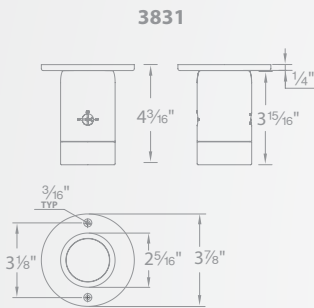

TREE LIGHTS

Ordering Chart

12V	Pendant	12V	Pendant	12V	Ceiling Mount
3811-27/30/40	BK BZ	3821-27/30/40	BK BZ	3831-27/30/40	BK BZ WT*

3811/3821: 6' Chain included

Fixture Finish Options:

BK Black on Aluminum
BZ Bronze on Aluminum
WT* White on Aluminum

*WT finish available for 3831 model only

Example: **3831-27/30/40WT**

Accessories

Optics

LENS-11-AMB
LENS-11-GRN
LENS-11-RED
LENS-11-BLU
LENS-11-FR

Matching Ceiling Mount