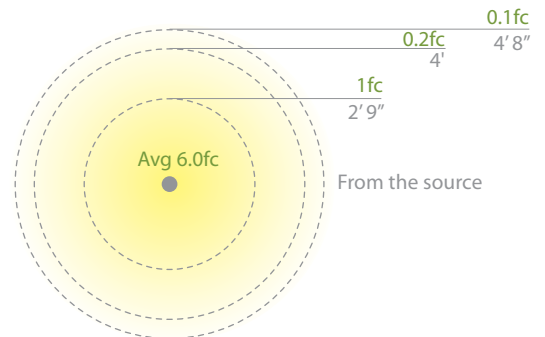

Accessories

9" Mounting Stake	14" Mounting Stake	Surface Mount Flange/Stake	Guardian Mount
9000-ST9-BZ	9000-ST14-BZ	5000-SCP-BK 5000-SCP-BZ 5000-SCP-BBR	9000-SP9-BZ

9" Mounting stake, 6 foot lead wire, and direct burial gel filled wire nuts included
Transformer Required (order separately)
See Accessories page for more detail