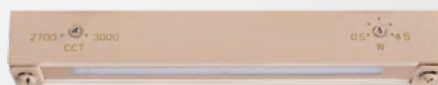

7062-27/30 6 inches