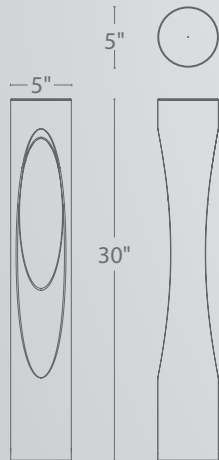

SCOOP 12V/120V/277V (CHECK VOLTAGE)

BOLLARD

- Sleek linear design blends seamlessly into pathways while providing soft, even illumination front and back
- Factory sealed, watertight fixtures
- Constant output for 9V-15V input
- Mounting accessories included

Ordering Chart

12V	120V	277V
6611-27	6612-27	6613-27
6611-30	6612-30	6613-30

Fixture Finish Options:

BK	Black on Aluminum
BZ	Bronze on Aluminum

Example: **6613-27BZ**

	Input	Power	Brightness	Color Temp	CRI	Dimming	Rated Life
12V	9-15VAC	7.8W / 8.5VA	Up to 180lm	2700K, 3000K	90	MLV only	60,000 hours
						Transformer Required (order separately)	
120V	120V	12.5W	Up to 350lm	2700K, 3000K	90	TRIAC or ELV	60,000 hours
277V	277V	13.2W	Up to 370lm	2700K, 3000K	90	ELV only	60,000 hours