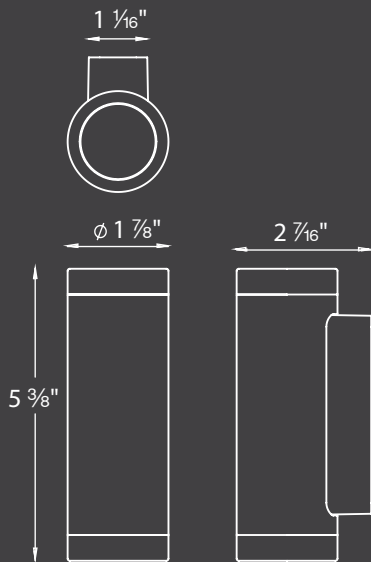

Ordering Chart

15V

Fixture Finish Options:

3911-CS	BK	Black on Aluminum
	BZ	Bronze on Aluminum
	WT	White on Aluminum

Example: **3911-CSBZ**

CYLINDER WALL MOUNT UP AND DOWN LIGHT

Input	Power	Brightness	Beam Angle	CRI	Rated Life
15VAC	7W / 10VA	White Red Green Blue	160lm 60lm 150lm 30lm	80°	85 50,000 hours