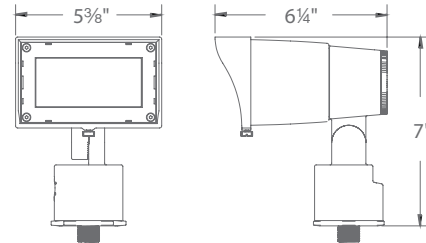

Ordering Chart

12V	120V	Fixture Finish Options:	
5221-27 5221-30	5222-27 5222-30	BK BZ BBR	Black on Aluminum Bronze on Aluminum Bronze on Brass
Example: 5221-30BK