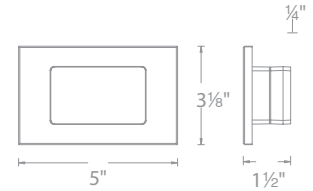

- Tempered glass diffuses light for even illumination
- Die-cast aluminum construction with abrasion-resistant powder-coated finish, or marine-grade stainless steel option available
- Title 24 Compliant (120V only)

Mounts Vertically or Horizontally