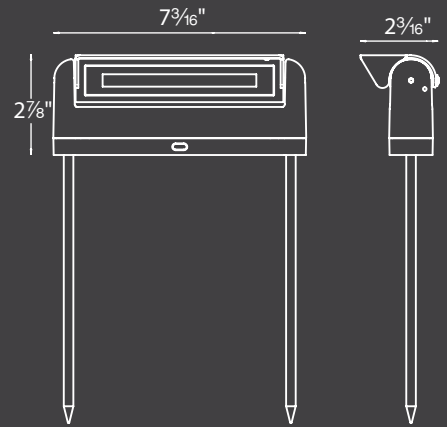

Input	Power	Brightness	Beam Angle	CRI	Rated Life
15VAC	5W / 8VA	White Red Green Blue	275lm 65lm 190lm 40lm	120° x 90°	85 50,000 hours

Colorscaping Smart Transformer is required

LINEAR PATH LIGHT