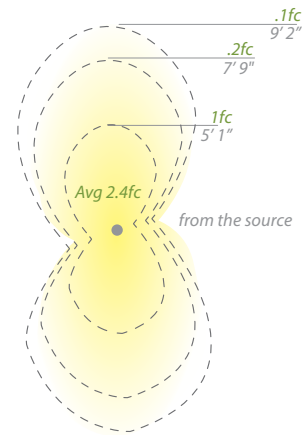

Recommended spacing for installation:
(120V, 277V) 6612, 6613

- Residential: 6.5 to 7.5ft
- Commercial: 4.5 to 5.5ft