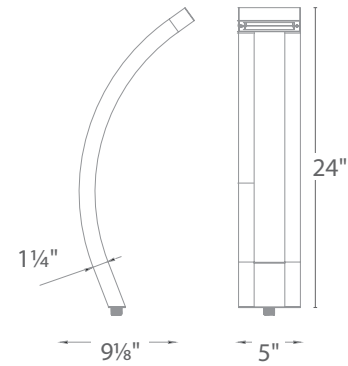

SLIDE PATH

- Sleek linear design blends seamlessly into pathways while providing soft, even illumination
- Factory sealed, watertight fixtures
- Constant output for 9V-15V input

6321

Ordering Chart

Small	Large	Fixture Finish Options:	
6311-30	6321-30	BZ	Bronze on Aluminum
Example: 6311-30BZ			

Input	Power	Brightness	Color Temp	CRI	Rated Life
9-15VAC	3.0W / 4.5VA	Up to 95lm	3000K Pure white	90	60,000 hours

Accessories

9" Mounting Stake	14" Mounting Stake	Surface Mount Flange/Stake	Guardian Mount
9000-ST9-BZ	9000-ST14-BZ	5000-SCP-BK 5000-SCP-BZ 5000-SCP-BBR	9000-SP9-BZ

14" Mounting stake, 6 foot lead wire, and direct burial gel filled wire nuts included
Transformer Required (order separately)
See Accessories page for more detail

Recommended spacing for installation:

6311 Small

- Residential: 7 to 9ft
- Commercial: 4 to 6ft

Recommended spacing for installation:

6321 Large

- Residential: 9 to 11ft
- Commercial: 5 to 7ft