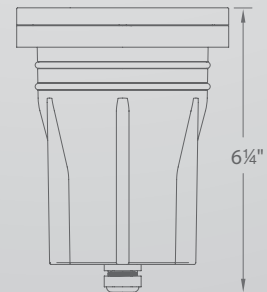

Accessories

Non-Slip Lens	Rock Guard	Optics	Concrete Pour Kit
5030-NSLEN-CL	5030-GRD-BZ 5030-GRD-BBR	LENS-25-AMB LENS-25-GRN LENS-25-RED LENS-25-BLU LENS-25-FR LENS-25-HCL	5030-PIP-PVC

6' lead wire and direct burial gel filled wire nuts (12V) or standard wire nuts (120V) included