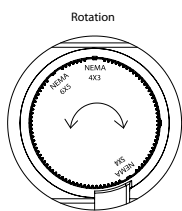

ADJUSTABLE BEAM
WALL WASH

Architectural beam distributions from 3x4 to 4x5 to 5x6 proportions and everything in between.
Always a uniform wide beam wash of light.

NEMA 5x4

NEMA 4x5