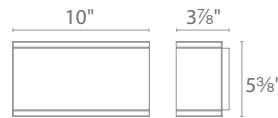

Fixture Finish Options:

AL	Brushed Aluminum
BK	Black
BZ	Bronze
GH	Graphite
WT	White

Example: **WS-W2610-WT**