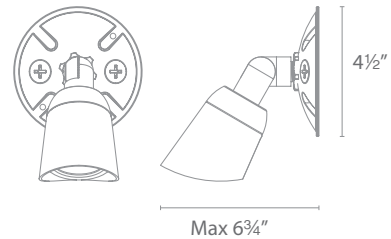

Fixture Finish Options:

aBK	Architectural Black
aBZ	Architectural Bronze
aGH	Architectural Graphite
aWT	Architectural White

Example: **WP-LED415-30-AWT**