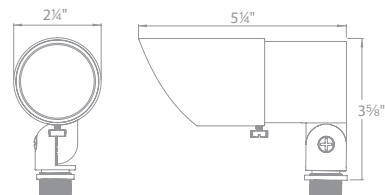

Accessories

9" Mounting Stake	Surface Mount Flange/Stake	Gutter Mount Bracket	Tree Mount Junction Box	Large Tree Mount Canopy Strap
9000-ST9-BZ	5000-SCP-BK 5000-SCP-BZ 5000-SCP-BBR	5000-GM-BK 5000-GM-BZ 5000-GM-WT	5000-TCP-BK 5000-TCP-BZ 5000-TCL-BK 5000-TCL-BZ	5000-TST-BK 5000-STB-BK

9" Mounting stake included
12' lead wire and direct burial gel filled wire nuts included
See Accessories page for more detail