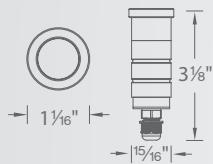

Fixture Finish Options:

- BS** Bronze Stainless Steel
- SS** Stainless Steel

Example: **1011-30SS**

1" Slim Round

1011-27 **SS**
1011-30

1" Round

1021-27 **SS**
1021-30

1" Square