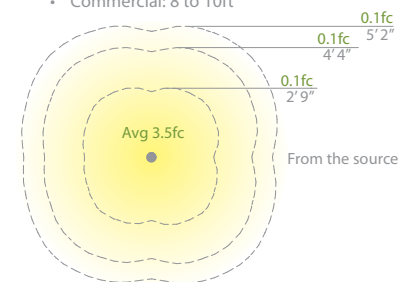

Recommended spacing for installation:
(120V, 277V) 6632, 6633

- Residential: 12.5 to 15ft
- Commercial: 8 to 10ft

Ordering Chart

12V	120V	277V
6631-27	6632-27	6633-27
6631-30	6632-30	6633-30

Fixture Finish Options:

BK	Black on Aluminum
BZ	Bronze on Aluminum

Example: **6631-27BZ**

	Input	Power	Brightness	Color Temp	CRI	Dimming	Rated Life
12V	9-15VAC	5.8W / 6.2VA	Up to 150lm	2700K, 3000K	90	MLV only Transformer Required (order separately)	60,000 hours
120V	120V	12.5W	Up to 400lm	2700K, 3000K	90	TRIAC or ELV	60,000 hours
277V	277V	13.2W	Up to 450lm	2700K, 3000K	90	ELV only	60,000 hours