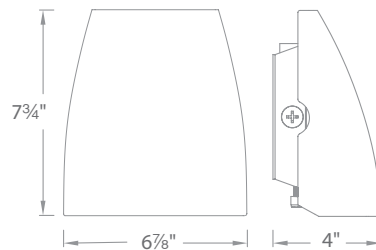

Input	Power	Brightness	Color Temp	CRI	Dimming	Rated Life
120V-277V	19W/27W/35W	1390/2075/2750 lm	3000K	85	100% - 10% ELV or 0-10V	100,000 hours

MOTION SENSOR (120V)

Available in 3 complementary colors

MS-120-BZ Bronze
MS-120-GY Gray
MS-120-WT White

PHOTOSENSOR (120V)

Available in 3 complementary colors

PC-120-BZ Bronze
PC-120-GY Gray
PC-120-WT White