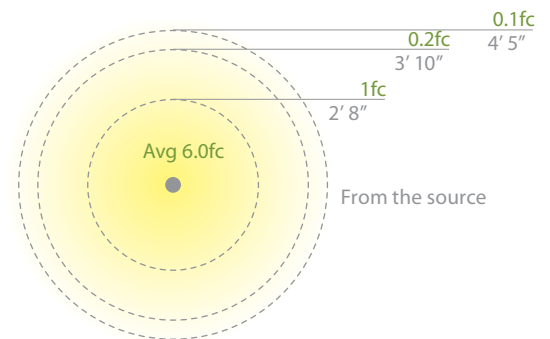

Accessories

9" Mounting Stake	14" Mounting Stake	Surface Mount Flange/Stake	Guardian Mount
9000-ST9-BZ	9000-ST14-BZ	5000-SCP-BK 5000-SCP-BZ 5000-SCP-BBR	9000-SP9-BZ

Mounting stake, 6 foot lead wire, and direct burial gel filled wire nuts included
Transformer Required (order separately)
See Accessories page for more detail