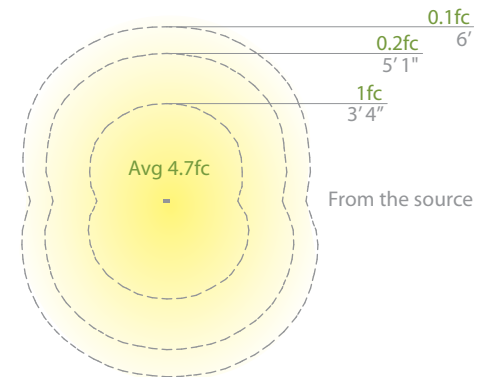

Ordering Chart

12V	120V	277V	Fixture Finish Options:	
6641-27	6642-27	6643-27	BK	Black on Aluminum
6641-30	6642-30	6643-30	BZ	Bronze on Aluminum

Example: **6643-27BZ**