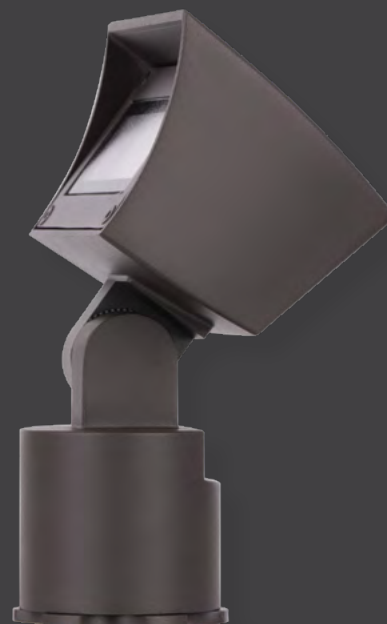

Colorscaping Smart Transformer is required

WALL WASH

PATENTED

WALL WASH

- A uniform wide distribution wall wash from a small form factor
- Fixtures can be individually controlled in addition to grouping, scheduling and automations
- Full white light tunability from 2700K to 6500K
- Fixtures can generate an endless number of colors