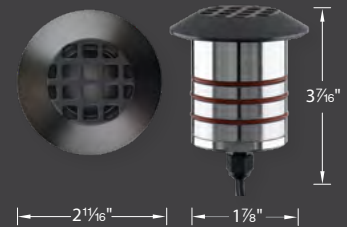

2111-CS **BS**
SS

2 1/16" | 3 7/16"

2" Quad Directional

2101-CS **BS**
SS

2 1/16" | 3 7/16"

2" Single Direction

2091-CS **BS**
SS

2 1/16" | 3 7/16"

2" Bi-Directional

2071-CS **BS**
SS

2 1/16" | 1 1/8" | 4 1/8"

2" Scoop

2131-CS **BS**
SS

	Input	Power	Brightness	Beam Angle	CRI	Rated Life
2121-CS	15VAC	4.5W / 5.5VA	White	80lm	70°	85
			Red	15lm		
			Green	50lm		
			Blue	10lm		
2131-CS	15VAC	4.5W / 5.5VA	White	135lm	80°	85
			Red	27lm		
			Green	89lm		
			Blue	18lm		