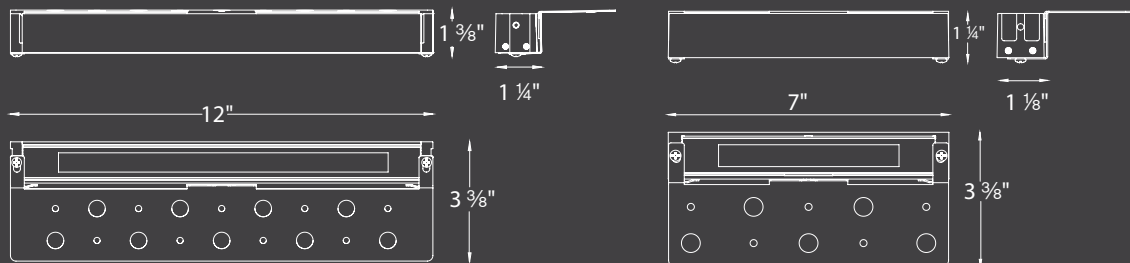

Ordering Chart

15V	Size	Fixture Finish Options:	
7872-CS	7"	BK	Black on Aluminum
7822-CS	12"	BZ	Bronze on Aluminum
		BBR	Bronze on Brass

Example: **7872-CSBZ**

	Input	Power	Brightness	Beam Angle	CRI	Rated Life	
7 INCH	15VAC	7W / 10VA	White	400lm	100°	85	50,000 hours
			Red	125lm			
			Green	270lm			
			Blue	60lm			
12 INCH	15VAC	15W / 22VA	White	825lm	100°	85	50,000 hours
			Red	275lm			
			Green	550lm			
			Blue	120lm			

Colorscaping Smart Transformer is required
6' lead wire and direct burial gel filled wire nuts included