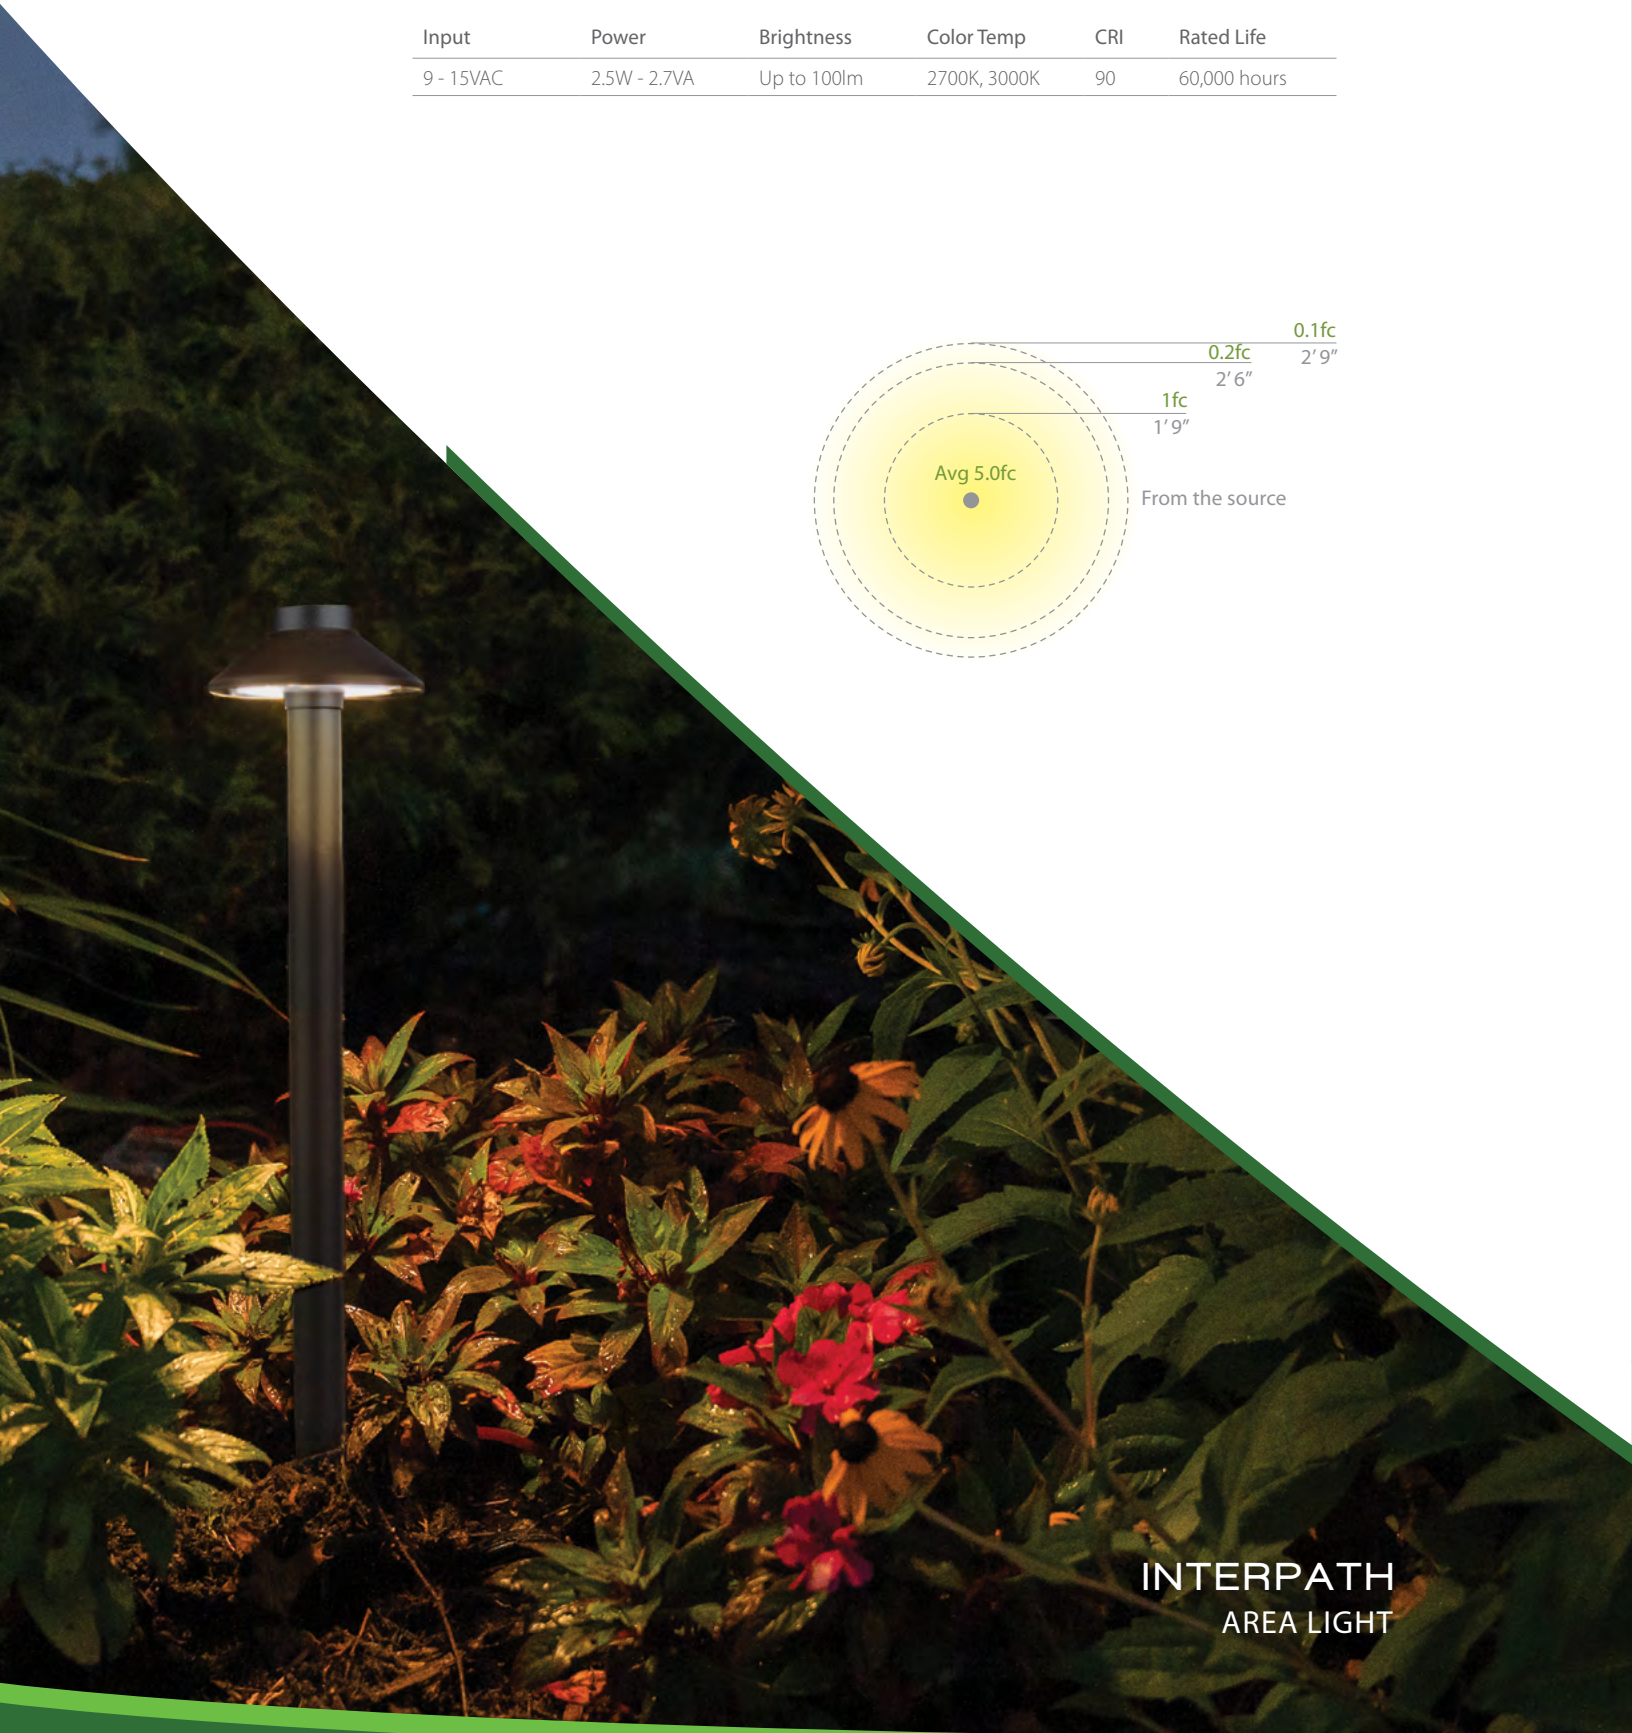

INTERPATH
AREA LIGHT

UL US
1838 listed

IP66

INTERPATH AREA LIGHT

- Simple design with small form factor, natural fit to any landscape
- Sturdy center mount design works well in applications where area illumination is desired
- Recommended spacing for installation:
Residential: 4 to 6ft
Commercial: 3 to 4ft