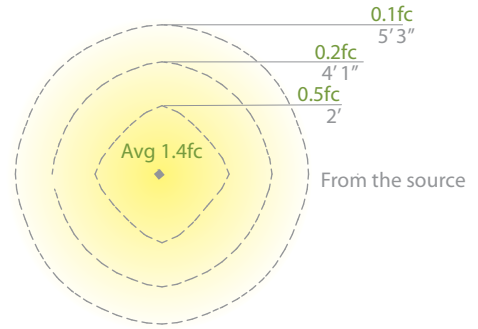

Recommended spacing for installation:
(120V, 277V) 6622, 6623

- Residential: 16 to 22ft
- Commercial: 8 to 11ft