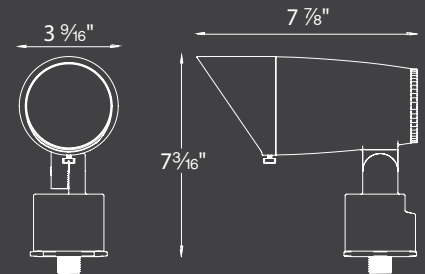

Ordering Chart

15V Fixture Finish Options:

5812-CS	BK	Black on Aluminum
	BZ	Bronze on Aluminum
	BBR	Bronze on Brass

Example: **5812-CSBZ**

Input	Power	Brightness	Beam Angle	CRI	Rated Life	
15VAC	24W / 25VA	White	1120lm	20° - 70°	85	50,000 hours
		Red	375lm			
		Green	735lm			
		Blue	170lm			

Colorscaping Smart Transformer is required