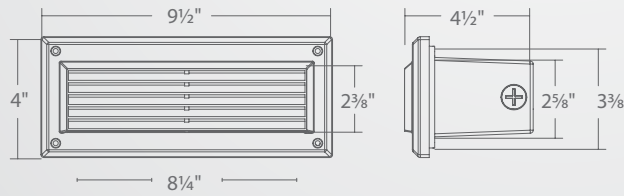

Fixture Finish Options:

- **aBK** Architectural Black
- **aBZ** Architectural Bronze
- **aGH** Architectural Graphite
- **aWT** Architectural White

Example: **WL-5205-30-ABK**