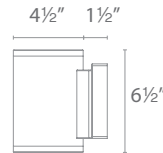

4" DOUBLE LIGHT WALL MOUNT

- Die-cast aluminum construction

Ordering Chart

120V - 277V

WS-W2604

Fixture Finish Options:

AL	Brushed Aluminum
BK	Black
BZ	Bronze
GH	Graphite
WT	White

Example: **WS-W2604-BZ**