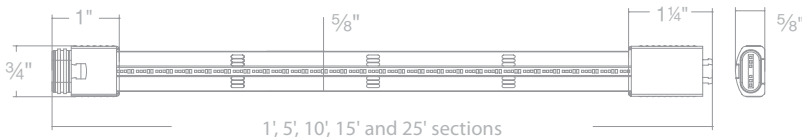

Max Run Length/ Control Through Outdoor Wireless DMX Controller - T24-OD-CTR

Total Length of Lead Wire* Between Controller to Tape	MyWAC App/Wallstation	DMX
3ft	25ft	15ft
6ft	22ft	14ft
9ft	18ft	12ft
12ft	15ft	10ft
18ft	12ft	8ft
24ft	10ft	6ft
30ft	8ft	5ft
40ft	6ft	4ft

Note: Calculation based on 6' lead wire* between power supply and controller

*All lead wire usage in the system assumes WAC Joiner cable accessories