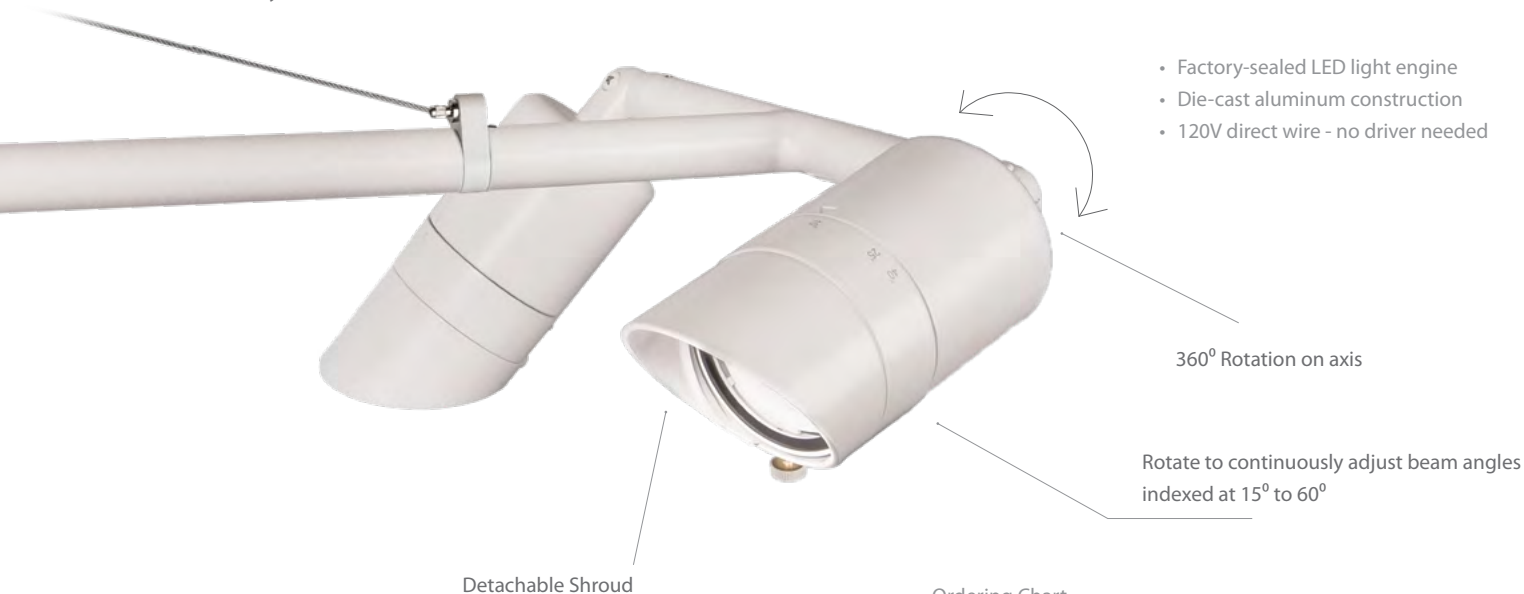

Endurance® WALL-MOUNTED SPOTLIGHT

DESIGNED FOR SIGN OR WALL-MOUNTED LIGHTING IN ANY DIRECTION

Safety cable recommended for extensions over 36"