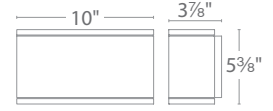

UP & DOWN LIGHT WS-W2510

Ordering Chart
120V - 277V

WS-W2510

Example: **WS-W2510-GH**

Beam Angle	Power	Brightness
86°	30W	805lm