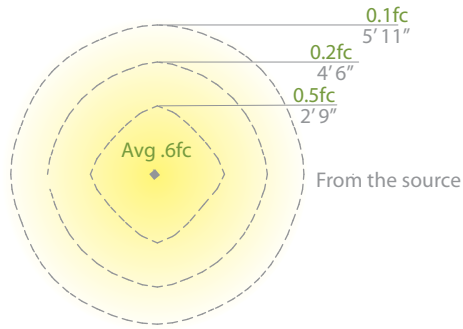

Recommended spacing for installation:
(12V) 6621

- Residential: 12 to 14.5ft
- Commercial: 4 to 6.5ft