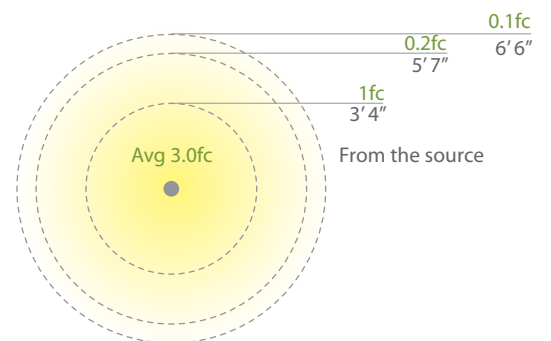

Accessories

9" Mounting Stake	14" Mounting Stake	Surface Mount Flange/Stake	Guardian Mount
9000-ST9-BZ	9000-ST14-BZ	5000-SCP-BK 5000-SCP-BZ	9000-SP9-BZ

Mounting stake, 6 foot lead wire, and direct burial gel filled wire nuts included
Transformer Required (order separately)
See Accessories page for more detail