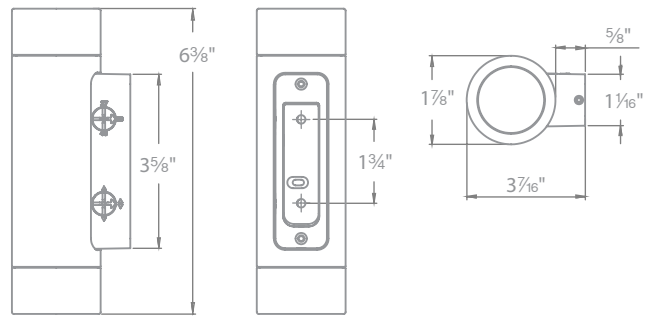

Fixture Finish Options:

BK Black on Aluminum
BZ Bronze on Aluminum
WT White on Aluminum

Select Up Light, Down Light or Both