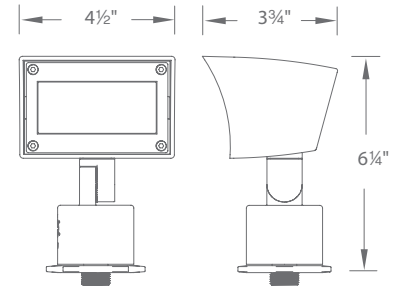

14" Mounting stake (12V), detachable shroud, 6' lead wire and direct burial gel filled wire nuts (12V) included

See Accessories page for more detail

ADJUSTABLE BEAM
WALL WASH

Architectural beam distributions from 3x4 to 4x5 to 5x6 proportions and everything in between.
Always a uniform wide beam wash of light.

NEMA 5x4

NEMA 4x5

WALL WASH

PATENTED

1838 listed
1598 listed

- A uniform wide distribution wall wash from a small form factor
- Solid die-cast brass or corrosion resistant aluminum alloy
- Factory sealed watertight fixtures
- Constant output for 9V-15V, 110V - 120V inputs
- Even Coverage at 15° Upwards, 50° x 80°
- Continuously Adjustable Brightness Control indexed at 1W, 4W, 8W, 13W, 18W