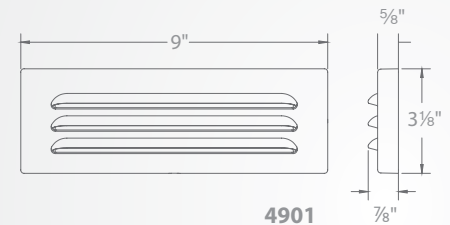

Ordering Chart

12V

Fixture Finish Options:

4901-27
4901-30

BZ Bronze on Aluminum
BK Black on Aluminum
BBR Bronze on Brass
WT White on Aluminum

Example: **4901-27BK**

Input	Power	Brightness	Color Temp	CRI	Rated Life
9-15V	8W/12VA	100lm	2700K, 3000K	90	70,000 hours