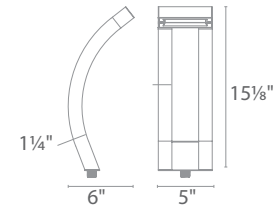

SLIDE PATH

- Sleek linear design blends seamlessly into pathways while providing soft, even illumination
- Factory sealed, watertight fixtures
- Constant output for 9V-15V input

6311