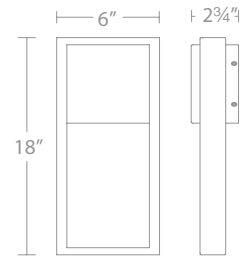

ARCHETYPE 120V

12", 18", & 24" OUTDOOR WALL SCNCE

A low-profile, artful design adds a distinctive, sophisticated look in any outdoor application.

- Aluminum hardware with etched glass diffuser
- No transformer or driver required

Ordering Chart

Scence

WS-W13918
WS-W13924

WS-W15912
WS-W15918
WS-W15924

Fixture Finish Options:

BK Black

Example: **WS-W13918-BK**

WS-W15912

WS-W15918

WS-W15924

WS-W13918

WS-W13924

	Model	Input	Power	Brightness	Color Temp	CRI	Dimming	Rated Life
18"	WS-W13918	120V	16W	427lm	3000K	90	100% -10% ELV	54,000 hours
24"	WS-W13924	120V	22W	760lm	3000K	90	100% -10% ELV	54,000 hours
12"	WS-W15912	120V	10W	331lm	3000K	90	100% -10% ELV	54,000 hours
18"	WS-W15918	120V	13W	435lm	3000K	90	100% -10% ELV	54,000 hours
24"	WS-W15924	120V	16W	775lm	3000K	90	100% -10% ELV	54,000 hours