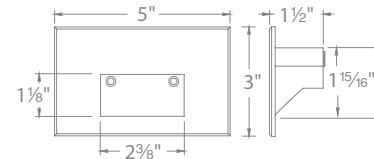

STEP LIGHTS

1838 listed (12V)
1598 listed (120V)

- Solid stainless steel construction
- Includes a spring clip for wall or step applications
- Corrosion resistant aluminum alloy, or cast stainless steel construction
- Anti-microbial white paint

SQUARE STEP LIGHTS

Ordering Chart

12V

Fixture Finish Options:

2061-27
2061-30

BS Bronze Stainless Steel
SS Stainless Steel

Example: **2061-30BS**

2 3/4"

1 7/8"

3 1/4"

Input	Power	Brightness	Color Temp	CRI	Rated Life
9-15VAC	4.1W / 6.6VA	55lm	2700K, 3000K	85	70,000 hours

RECTANGLE STEP LIGHTS

Ordering Chart

12V

Fixture Finish Options:

4011-27
4011-30
4011-AM

BN Brushed Nickel
BZ Bronze on Aluminum
BK Black on Aluminum
BBR Bronze on Brass
GH Graphite
SS* Cast Stainless Steel
WT White on Aluminum

Example: **4011-30BZ**

Ordering Chart

12V

Fixture Finish Options:

4021-27
4021-30
4021-AM

BN Brushed Nickel
BZ Bronze on Aluminum
BK Black on Aluminum
GH Graphite
SS* Cast Stainless Steel
WT White on Aluminum

Example: **4021-30BK**

	Input	Power	Brightness	Color Temp	CRI	Rated Life
12V	9-15VAC	2W / 3.1VA	Up to 38 lm	2700K & 3000K & Amber	90	60,000 hours
				Transformer Required (order separately)		
120V	110-120VAC	3.5W	Up to 65 lm	3000K	90	54,000 hours

*Cast Stainless Steel finish is only available in 3000K and Amber colors.