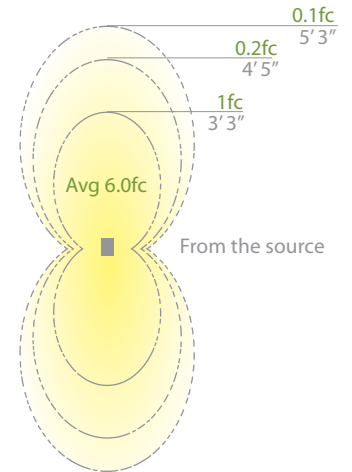

GATE BOLLARD/PATH

- Factory sealed, watertight fixtures
- Constant output for 9V-15V input
- Mounting accessories included
- Detachable back plate for lighting control included

Ordering Chart

12V	Fixture Finish Options:
6651-27	BK Black on Aluminum
6651-30	BZ Bronze on Aluminum

Example: **6651-27BK**

Mounting accessory included
12V

Input	Power	Brightness	Color Temp	CRI	Rated Life
9-15VAC	7.2W / 7.6VA	115lm	2700K, 3000K	90	60,000 hours

Power stake, 6 foot lead wire, and direct burial gel filled wire nuts included
Transformer Required (order separately)