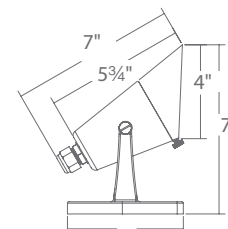

Accessories Submersible luminaire

Optics   Direct Burial Waterproof Wire Nuts

LENS-20-AMB	9020-WNT-BK
LENS-20-GRN	
LENS-20-RED	
LENS-20-BLU	
LENS-20-FR	
LENS-20-SPR	

Detachable shroud and direct burial gel filled wire nuts (12V)
Transformer Required (order separately)
See Accessories page for more detail