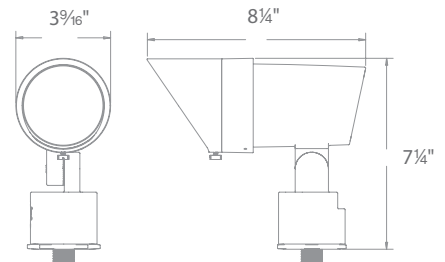

Ordering Chart

12V	120V	Fixture Finish Options:	
5211-27 5211-30 5211-40	5212-30 5212-40	BK	Black on Aluminum
		BZ	Bronze on Aluminum
		BBR	Bronze on Brass

Example: **5211-30BK**

	Input	Power	Brightness	Beam Angle	Color Temp	CRI	Rated Life
12V	9 - 15VAC	15W - 33W 21VA - 44VA	740lm - 2000lm	15° - 60°	2700K, 3000K, 4000K	85	45,000 hours
					Transformer Required (order separately)		
120V	120VAC	13W - 31W	780lm - 2050lm	15° - 60°	3000K, 4000K	85	45,000 hours

See photometric data on page 157 / 158