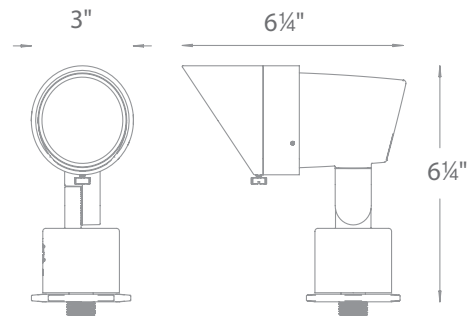

Input	Power	Brightness	Beam Angle	Color Temp	CRI	Rated Life
12V	9 - 15VAC	1W - 18W 2VA - 23VA	50lm - 1160lm	10° - 60°	2700K, 3000K, 4000K	85	70,000 hours
					Transformer Required (order separately)		
120V	110V - 120VAC	3.5W - 14.5W	100lm - 900lm	15° - 60°	3000K	85	45,000 hours

See photometric data on page 159 / 160