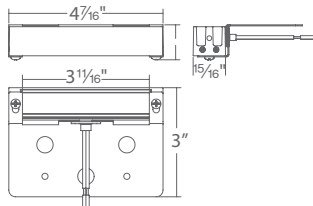

Input	Power	Brightness	Beam Angle	CRI	Color Temp	Rated Life
18"	9 - 15VAC	8.5W, 9.3VA	350lm	110°	85	2700K, 3000K	70,000 hours
12"	9 - 15VAC	7.0W, 7.6VA	230lm	110°	85	2700K, 3000K	70,000 hours
6"	9 - 15VAC	4.5W, 5.6VA	110lm	110°	85	2700K, 3000K	70,000 hours
3"	9 - 15VAC	1.5W, 2.6VA**	50lm	110°	85	2700K, 3000K**	70,000 hours

**Due to its compact size, the 7032 is dedicated in either 2700K or 3000K

**No integral brightness control for 7032 model

Transformer Required (order separately)

7032**

HARDSCAPE