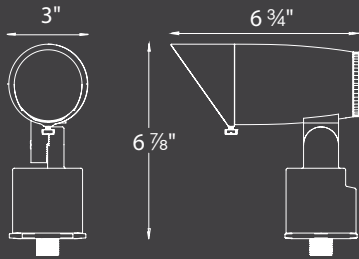

ACCENT

PATENTED

- Adjustable beam angle from 20° - 60°
- Fixtures can be individually controlled in addition to grouping, scheduling and automations
- Full white light tunability from 2700K to 6500K
- Fixtures can generate an endless number of colors

Ordering Chart

15V	Fixture Finish Options:
5811-CS	BK Black on Aluminum
	BZ Bronze on Aluminum
	BBR Bronze on Brass

Example: **5811-CSBZ**

Input	Power	Brightness	Beam Angle	CRI	Rated Life	
15VAC	15W / 16VA	White	570lm	20° - 60°	85	50,000 hours
		Red	185lm			
		Green	385lm			
		Blue	90lm			

Colorscaping Smart Transformer is required

Accessories

6" Long Shroud	Accent Snoot	Mounting Stake	Surface Mount Flange/Stake	Guardian Mount	Gutter Mount Bracket
5010-LSHR-BK 5010-LSHR-BZ 5010-LSHR-BBR	5010-SNOOT-BK 5010-SNOOT-BZ 5010-SNOOT-BBR	9000-ST9-BZ	5000-SCP-BK 5000-SCP-BZ 5000-SCP-BBR	9000-SP9-BZ	5000-GM-BK 5000-GM-BZ

9" Mounting stake, detachable shroud, 6' lead wire and direct burial gel filled wire nuts included

Tree Mount Junction Box	Extension Rods	Rod L-Coupler
5000-TCP-BK 5000-TCP-BZ	5000-X04-BZ,BK,BBR 5000-X08-BZ,BK,BBR 5000-X12-BZ,BK,BBR 5000-X18-BZ,BK,BBR 5000-X24-BZ,BK,BBR	5000-LCO-BK 5000-LCO-BZ

See Accessories page for more detail