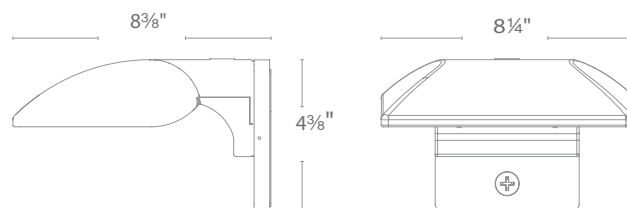

Input	Power	Brightness	Color Temp	CRI	Dimming	Rated Life
120V-277V	19W/27W	1435 lm/2095 lm	3000K	85	100% - 10% ELV or 0-10V	100,000 hours

MOTION SENSOR (120V)

Available in 3 complementary colors

MS-120-BZ Bronze
MS-120-GY Gray
MS-120-WT White

PHOTOSENSOR (120V)

Available in 3 complementary colors

PC-120-BZ Bronze
PC-120-GY Gray
PC-120-WT White