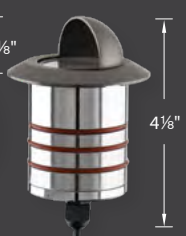

2111-CS **BS**
SS

2 1/16" | 3 7/16"

2" Quad Directional

2101-CS **BS**
SS

2 1/16" | 3 7/16"

2" Single Direction

2091-CS **BS**
SS

2 1/16" | 3 7/16"

2" Bi-Directional

2071-CS **BS**
SS

2 1/16" | 1 1/8" | 4 1/8"

2" Scoop

2131-CS **BS**
SS

	Input	Power	Brightness	Beam Angle	CRI	Rated Life
2121-CS	15VAC	4.5W / 5.5VA	White	80lm	70°	85
			Red	15lm		
			Green	50lm		
			Blue	10lm		
2131-CS	15VAC	4.5W / 5.5VA	White	135lm	80°	85
			Red	27lm		
			Green	89lm		
			Blue	18lm		