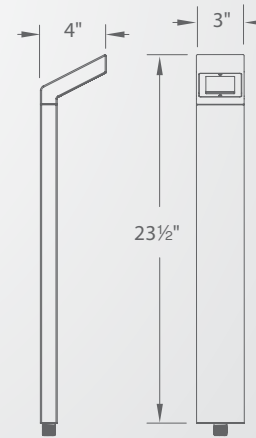

SLOPE PATH

- Sleek linear design blends seamlessly into pathways while providing soft, even illumination
- Recommended spacing for installation:
  Residential: 7 to 9ft
  Commercial: 4 to 6ft
- Factory sealed, watertight fixtures
- Constant output for 9V-15V input

Ordering Chart

12V	Fixture Finish Options:	
6021-27	BK	Black on Aluminum
6021-30	BZ	Bronze on Aluminum

Example: **6021-27BZ**

Input	Power	Brightness	Color Temp	CRI	Rated Life
9-15VAC	2.9W / 4.7VA	Up to 95lm	2700K, 3000K	90	60,000 hours

Accessories

9" Mounting Stake	14" Mounting Stake	Surface Mount Flange/Stake	Guardian Mount
9000-ST9-BZ	9000-ST14-BZ	5000-SCP-BK 5000-SCP-BZ	9000-SP9-BZ

14" Mounting stake, 6 foot lead wire, and direct burial gel filled wire nuts included
Transformer Required (order separately)
See Accessories page for more detail