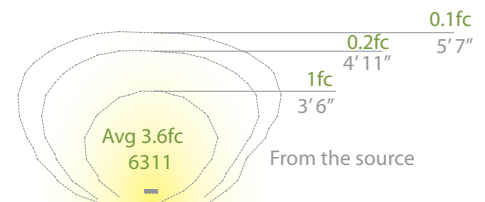

Recommended spacing for installation:

6311 Small

- Residential: 7 to 9ft
- Commercial: 4 to 6ft