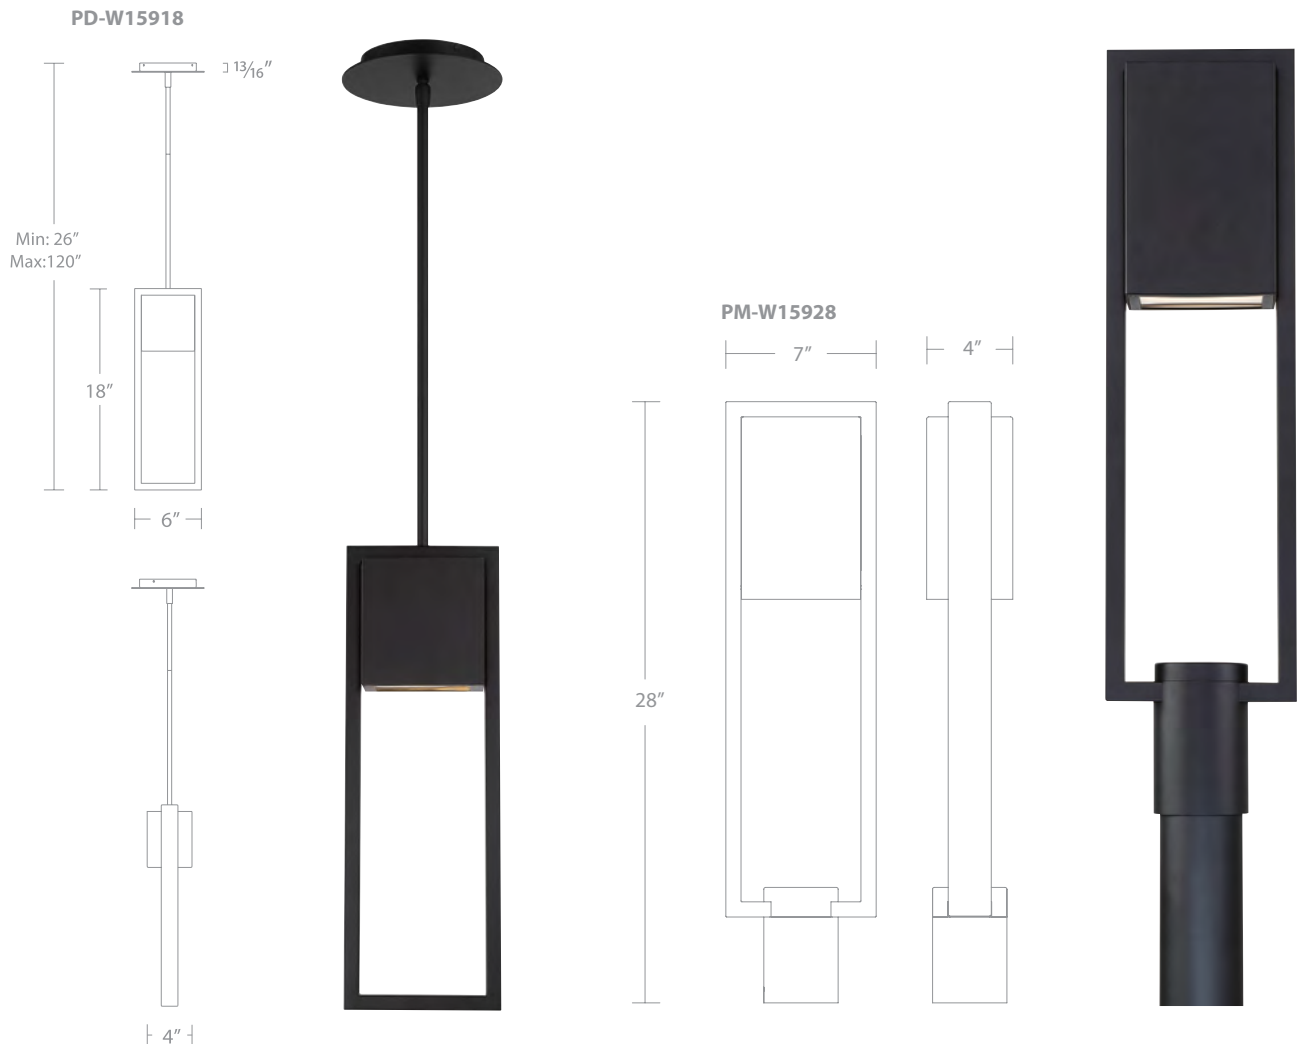

PENDANT

- Aluminum hardware with etched glass diffuser
- No transformer or driver needed
- Three 12" and one 6" downrod included (additional rods available)

POST MOUNT

- Aluminum hardware with etched glass diffuser
- No transformer or driver needed
- Mount on 3" maximum post (not included)

Ordering Chart

Pendant	Post Mount	Fixture Finish Options:
PD-W15918	PM-W15928	BK Black

Example: **PD-W15918-BK**

	Model	Input	Power	Brightness	Color Temp	CRI	Dimming	Rated Life
18"	PD-W15918	120V	10W	379	3000K	90	100% -10% ELV	54,000 hours
28"	PM-W15928	120V	16W	382	3000K	90	100% -10% ELV	54,000 hours