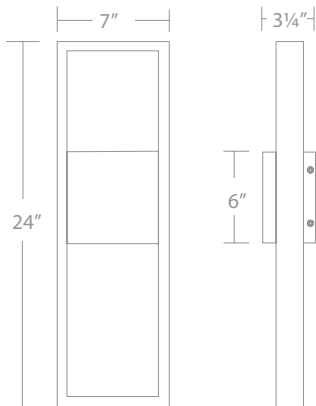

WS-W13924

	Model	Input	Power	Brightness	Color Temp	CRI	Dimming	Rated Life
18"	WS-W13918	120V	16W	427lm	3000K	90	100% -10% ELV	54,000 hours
24"	WS-W13924	120V	22W	760lm	3000K	90	100% -10% ELV	54,000 hours
12"	WS-W15912	120V	10W	331lm	3000K	90	100% -10% ELV	54,000 hours
18"	WS-W15918	120V	13W	435lm	3000K	90	100% -10% ELV	54,000 hours
24"	WS-W15924	120V	16W	775lm	3000K	90	100% -10% ELV	54,000 hours