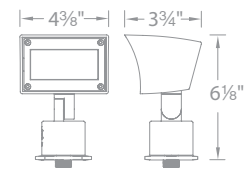

Power	Brightness	Beam Angle	CRI	Color Temp	Rated Life	Listing
3.5W - 14.5W	95lm - 855lm	15° upward (50° by 80°)	85	3000K	45,000 hours	IP-66

See photometric data on page 167