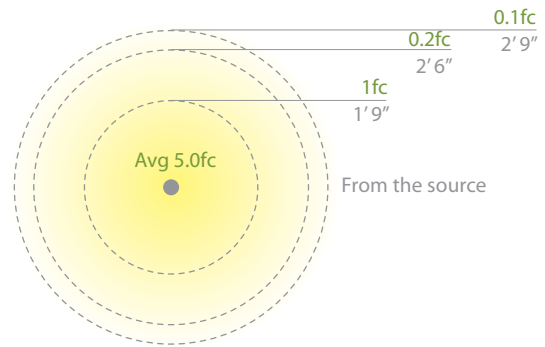

INTERPATH
AREA LIGHT

UL US
1838 listed

IP66

INTERPATH AREA LIGHT

- Simple design with small form factor, natural fit to any landscape
- Sturdy center mount design works well in applications where area illumination is desired
- Recommended spacing for installation:
Residential: 4 to 6ft
Commercial: 3 to 4ft