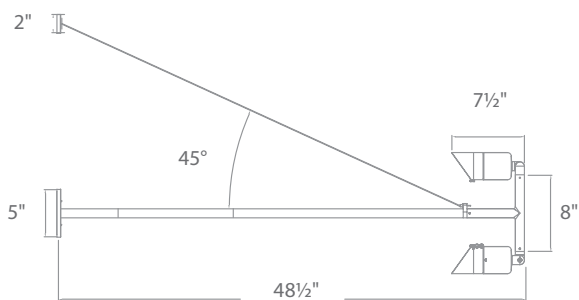

DOUBLE WP-LED529

Ordering Chart

120V

Fixture Finish Options:

WP-LED529-30
WP-LED529-40

aBK Architectural Black
aBZ Architectural Bronze
aGH Architectural Graphite
aWT Architectural White

Example: **WP-LED529-30-AWT**

Input	Power	Brightness	Color Temp	CRI	Dimming	Rated Life
120V	30W	Up to 1140 lm x2	3000K, 4000K	85	100% - 10% ELV	50,000 hours