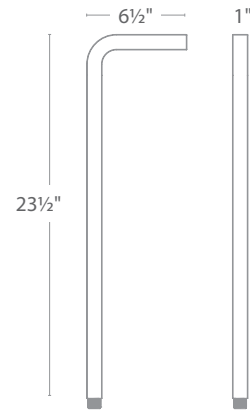

- Residential: 7 to 9ft
- Commercial: 4 to 6ft

Recommended spacing for installation:

6321 Large

- Residential: 9 to 11ft
- Commercial: 5 to 7ft

SLIDE
PATH

BALANCE SINGLE PATH

- Sleek linear design blends seamlessly into pathways while providing soft, even illumination
- Recommended spacing for installation:
Residential: 11 to 13ft
Commercial: 7 to 9ft
- Factory sealed, watertight fixtures
- Constant output for 9V-15V input