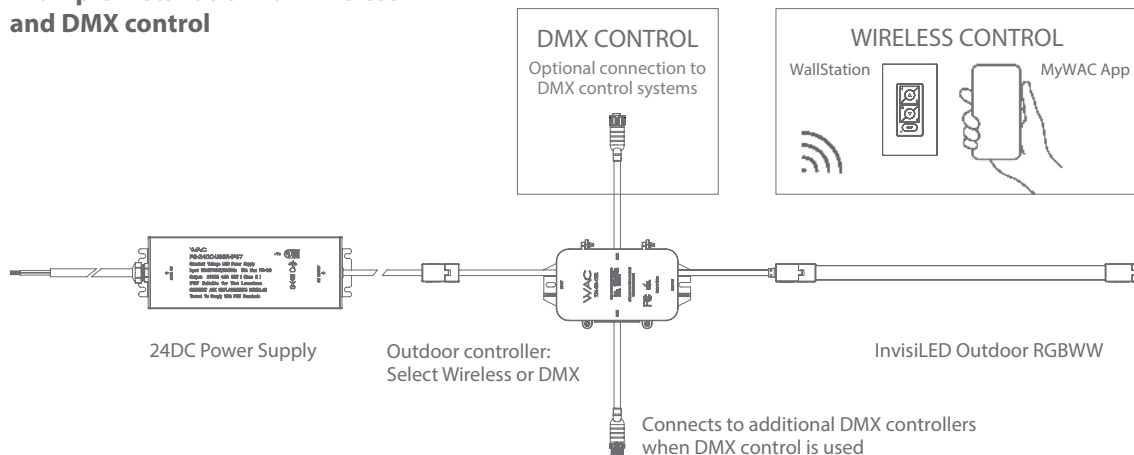

See Accessories page for more detail

Example installation for Wireless and DMX control

LINE VOLTAGE LED LANDSCAPE OFFERING

ACCENT 120V PATENTED

Integral brightness control, adjustable beam angle

Model No.	Fixture Finish Options:
5012-30	BK Black on Aluminum BZ Bronze on Aluminum BBR Bronze on Brass