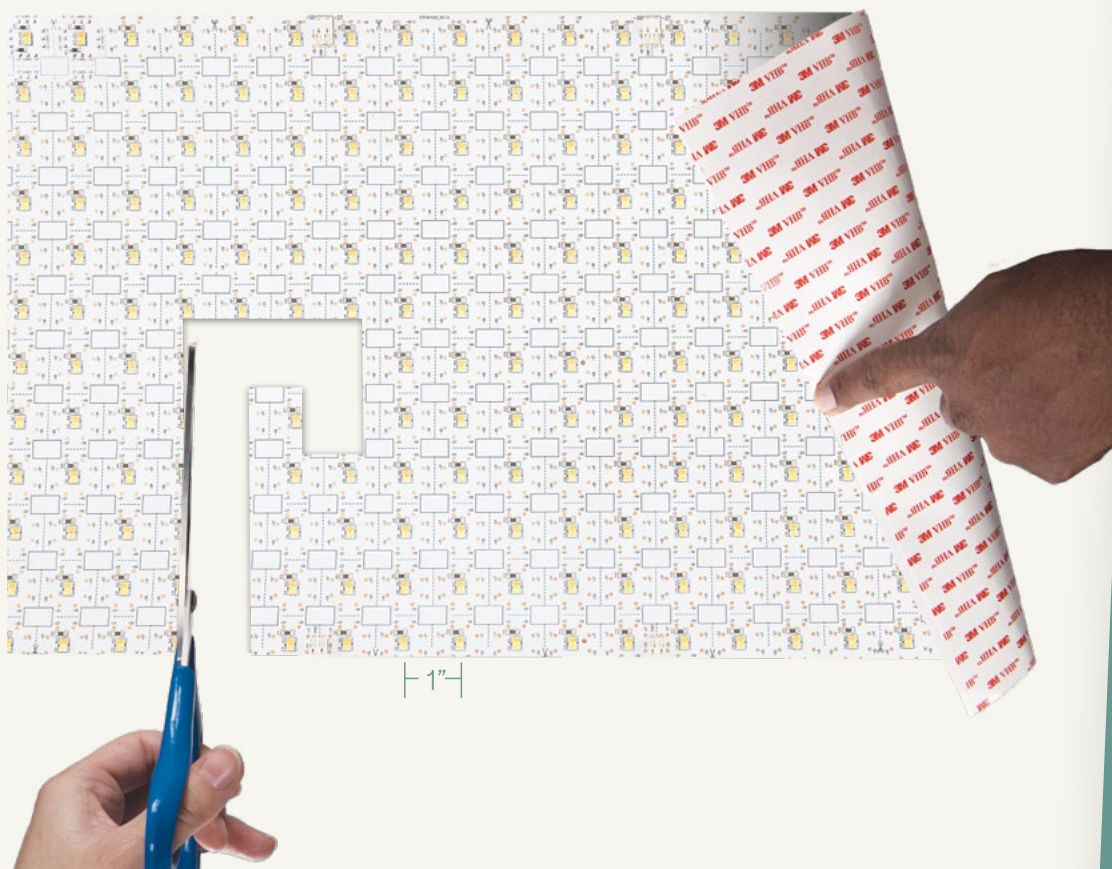

PIXELS Duet

FEATURES

- Lightweight, ultra-thin $\frac{1}{8}$ " profile
- Even illumination of translucent surfaces from as little as 2" behind
- May be field-cut vertically or horizontally, in unique shapes or around obstructions
- Easily powered by daisy chaining using two lead wires or solder points on each LED square
- Versatile Mounting Options: 3M-construction adhesive to most surfaces (flat or curved), Use open rectangles for staple fastening for additional security
- Can be installed in either exposed or fully enclosed spaces
- Available in CCT options of 1800K-4000K or 2700K-5000K

PIXELS SELECTION