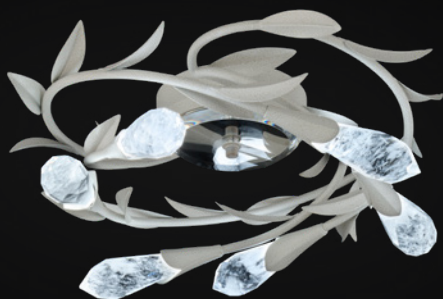

SECRET GARDEN

Crystal: (OH)
Standard Finishes: (26), (48), (51)
Premium Finishes: (32), (47), (76)
Delivered Lumens: Up To 360
S2418 | 18"