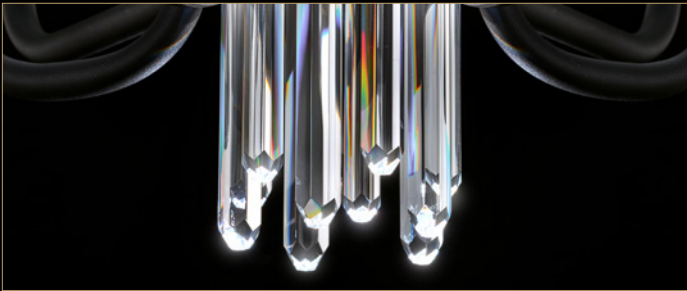

SCHONBEK
Signature®

CRYSTAL

SELECTIONS

RADIANCE CRYSTAL (R)

Our finest crystal offering in cut, color and clarity, Radiance® by Schonbek is engineered brilliance. Characterized by optical purity and prism, each gem has nearly triple the number of jewel-cut facets over mass produced crystals, and delivers a kaleidoscope fire that dances and dazzles.

RADIANCE CRYSTAL DUST (R)

Radiance® Crystal Dust is composed of tiny jewel-cut facets each sized, shaped and polished to shimmering perfection. Fabricated in Europe at the premier source for lead-free crystal, thousands of these brilliant gems embellish our lighting designs, casting luminous beams that dance and dazzle.