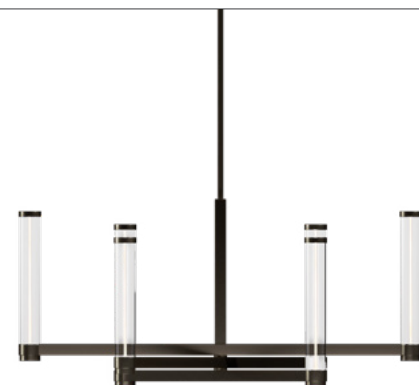

FINISH

JEDI

MODEL	SIZE	COLOR TEMP
PD-51327	<i>27 Inches</i>	<i>3000K</i>

FINISH