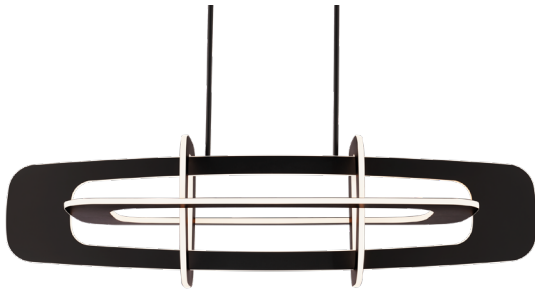

VESTA

MODEL

SIZE

COLOR TEMP

PD-76350

50 Inches

3000K

FINISH

BK: Black