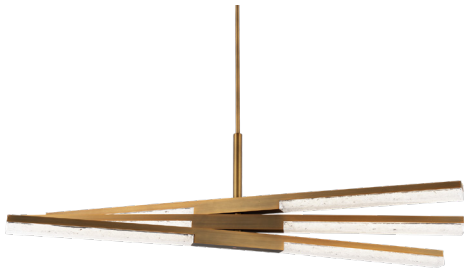

PD-81006

48 Inches

3000K

FINISH

AB: Aged Brass

AN: Antique Nickel

MYSTIC

MODEL