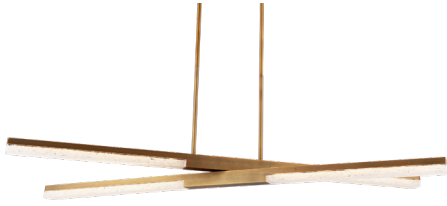

AB: Aged Brass

AN: Antique Nickel

MINX

MODEL

SIZE

COLOR TEMP

PD-81004

48 Inches