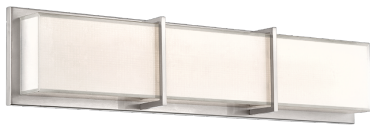

BAHN

MODEL

SIZE

COLOR TEMP

WS-6826

26 Inches
(3 Lights)

3000K

WS-6838

34 Inches
(4 Lights)

FINISH

BN: Brushed Nickel