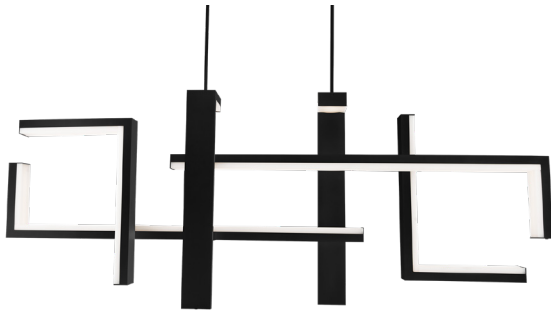

JACKAL

MODEL

SIZE

COLOR TEMP

PD-80056

56 Inches

3000K

FINISH

AB: Aged Brass

BK: Black

JULIET

MODEL

SIZE

COLOR TEMP

PD-58115

15 Inches

3500K

FINISH

AB: Aged Brass

BK: Black

BN: Brushed Nickel