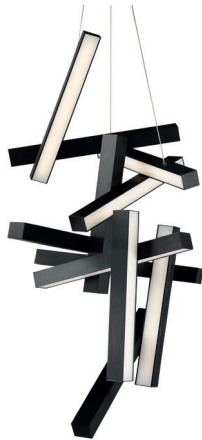

PD-64849

49 Inches

3000K

PD-64875

75 Inches

FINISH

AB: Aged Brass

BK: Black