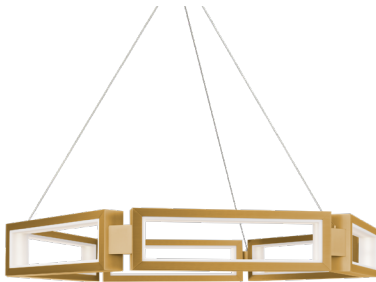

MIES

MODEL

SIZE

COLOR TEMP

PD-50829

26 Inches

3000K

PD-50835

36 Inches

FINISH

AB: Aged Brass

BN: Brushed Nickel