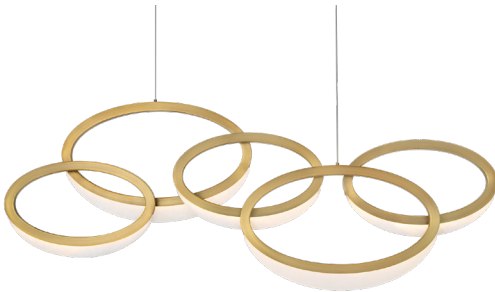

MYSTIC

MODEL

SIZE

COLOR TEMP

PD-11912

12 Inches

3500K

FINISH

AB: Aged Brass

BK: Black

ORION

MODEL

SIZE

COLOR TEMP

PD-56246

46 Inches

3000K

FINISH

AB: Aged Brass

BK: Black