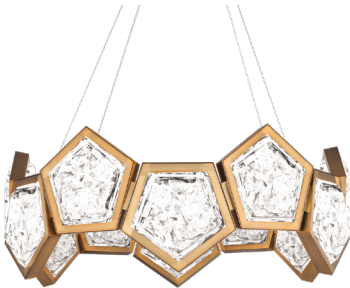

PD-74126

26 Inches

3000K

FINISH

AB: Aged Brass

AN: Antique Nickel

SYDNEY

MODEL