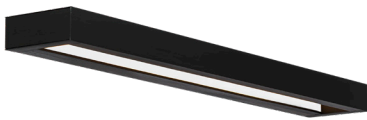

OPEN BAR

MODEL

SIZE

COLOR TEMP

WS-52127

27 Inches

WS-52137

37 Inches

2700K/3000K/3500K

FINISH

BK: Black

BN: Brushed Nickel