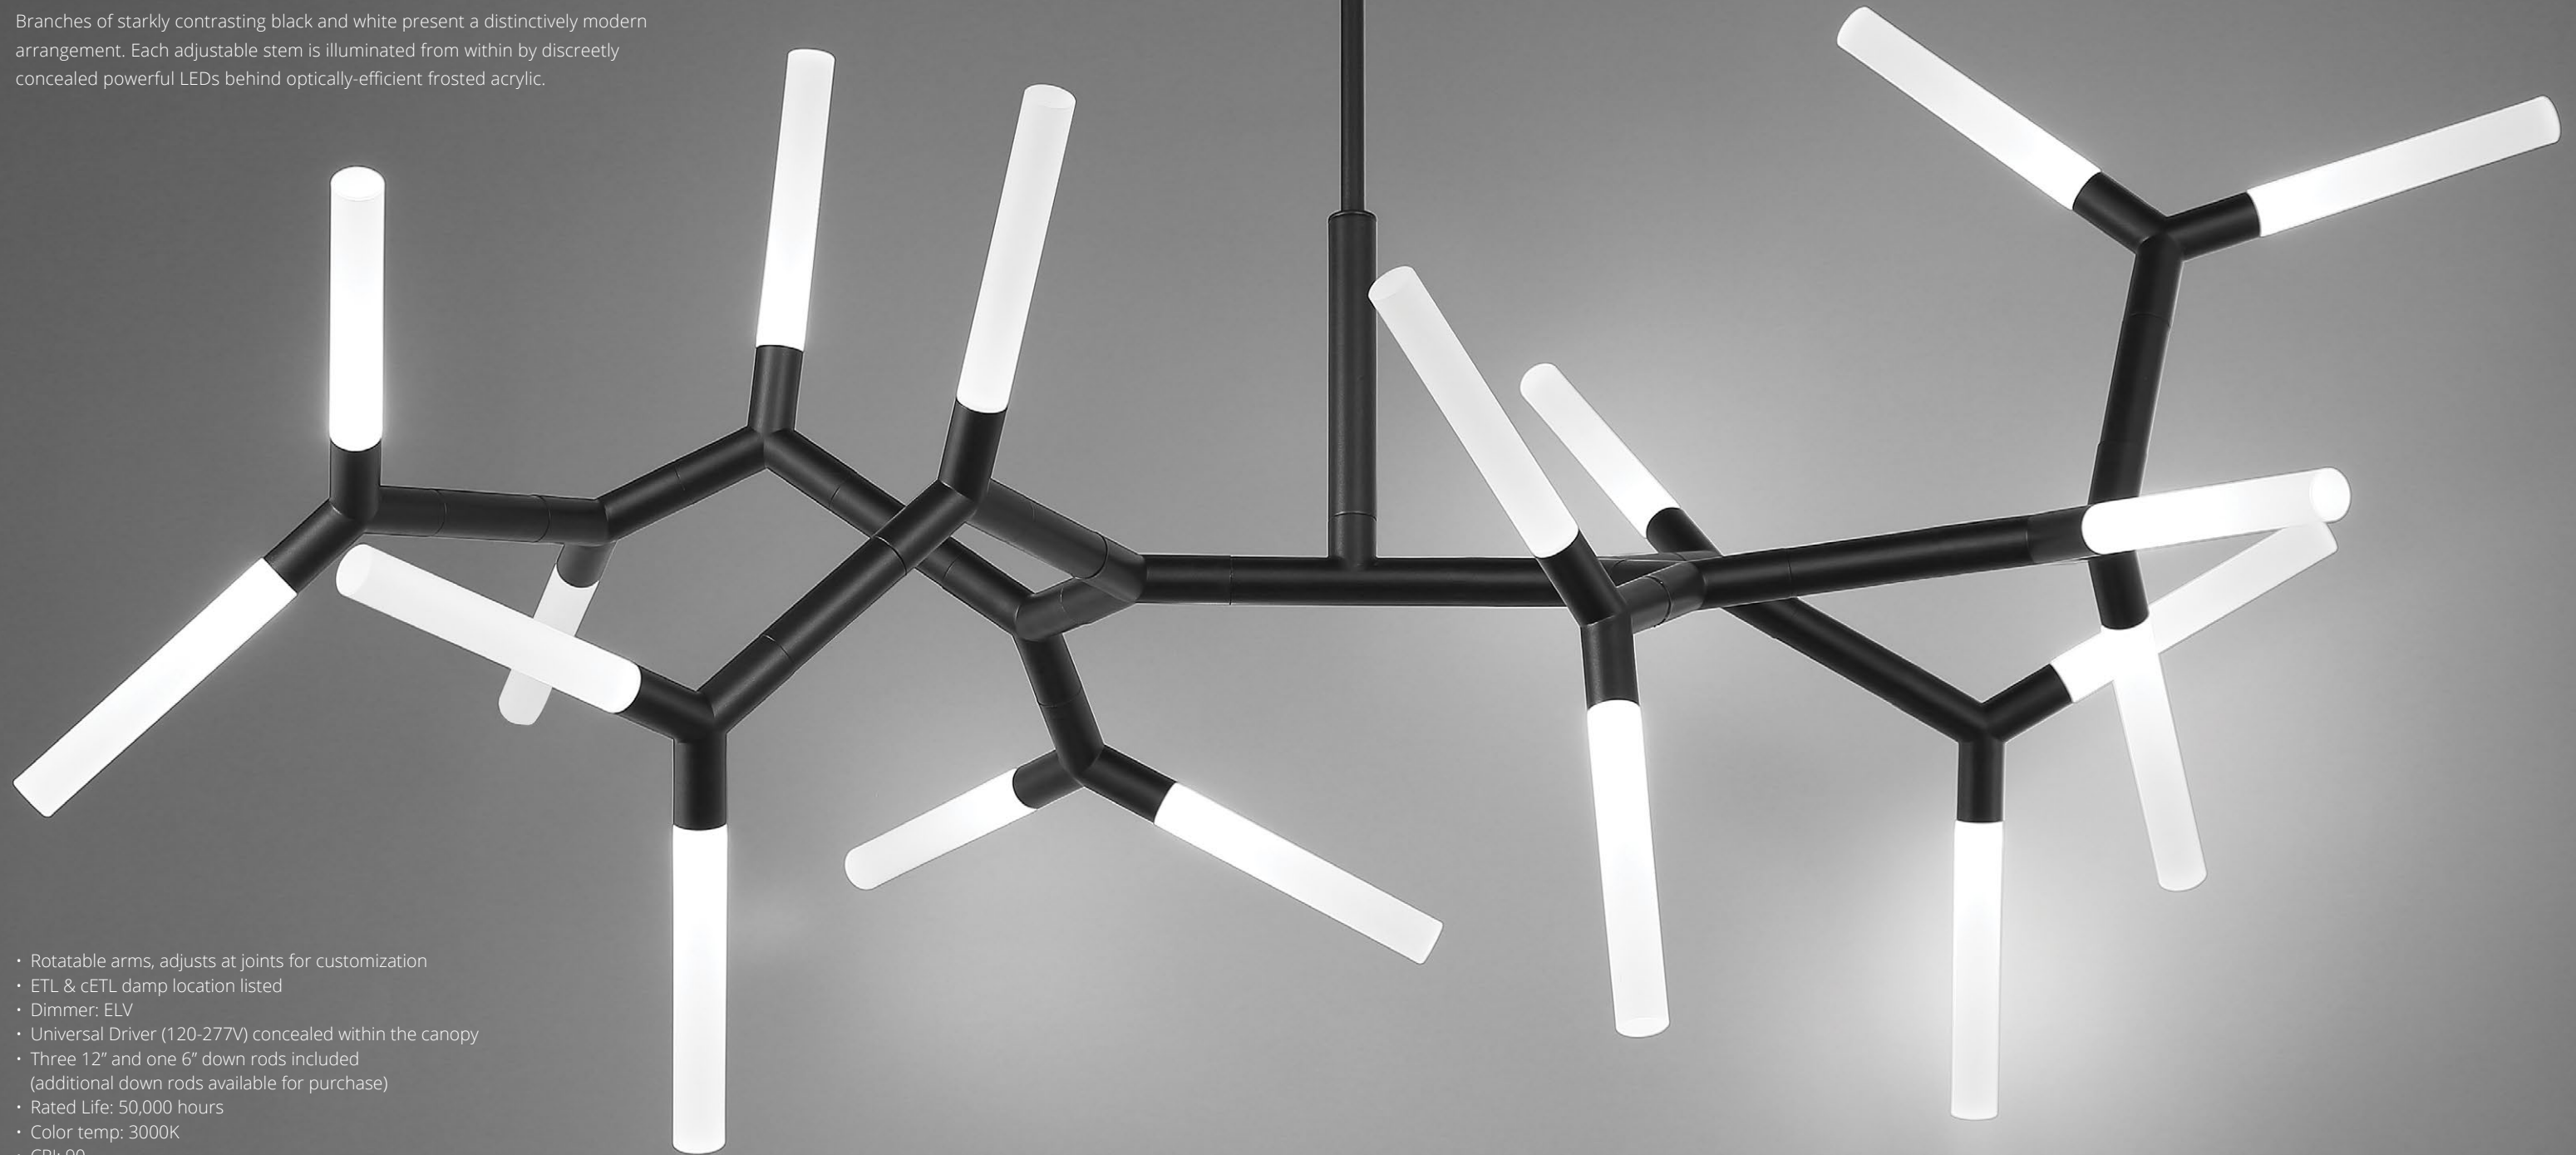

Branches of starkly contrasting black and white present a distinctively modern arrangement. Each adjustable stem is illuminated from within by discreetly concealed powerful LEDs behind optically-efficient frosted acrylic.