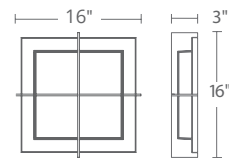

RAZOR

A matching compliment to chrome and nickel plated finishes, this impressive flush mount provides bright and beautiful lighting for task and general applications in residential and hospitality environments. Thick walled glass enhanced with detailed crosshatch polished stainless steel hardware for seaside interiors.

- Etched opal glass diffuser
- Polished 304 stainless steel hardware
- ADA compliant
- ETL & CETL damp location listed
- Dimmer: ELV
- No transformer or driver needed
- Rated Life: 80,000 hours
- Color temp: 3000K
- CRI: 90