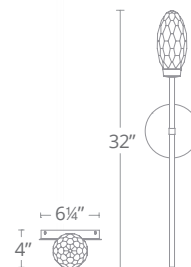

Model	Height	Wattage	Voltage	LED Lumens	Delivered Lumens	Finish
WS-92927	27"	13W	120-277V	466	362	AB Aged Brass PN Polished Nickel

Example: WS-92927-AB

WASP

Charming elegance. An exquisite crystal torch made for a queen and king. This luxuriously faceted crystal honeycomb rests atop the elongated stem reminiscent of a stinger. Dims down beautifully for a variety of ambient moods in living spaces and hospitality settings.