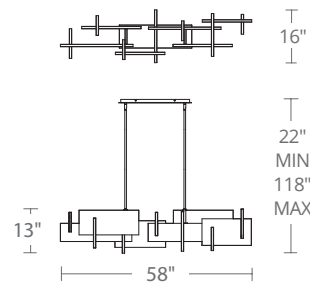

Model	Length	Wattage	Voltage	LED Lumens	Delivered Lumens	Finish
PD-79058	58"	47W	120-277V	6000	1169	AB Aged Brass

Example: PD-79058-AB