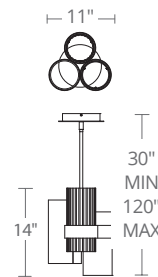

Model	Diameter	Wattage	Voltage	LED Lumens	Delivered Lumens	Finish
PD-71011	11"	23W	120-277V	1250	867	AB Aged Brass

Example: PD-71011-AB