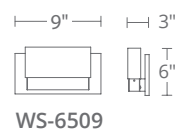

Model	Width	#of Lights	Wattage	Voltage	LED Lumens	Delivered Lumens	Finish
WS-6509	9"	1 light	14W	120V	1230	525	CH Chrome

Example: WS-6509-CH