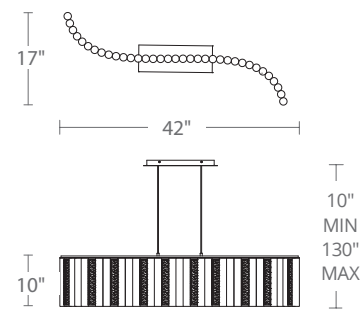

- Thin, powered aircraft cables provide an ultra-clean look for adjustable suspension height
- ETL & cETL damp location listed
- Dimmer: ELV, TRIAC 0-10V
- Universal Driver (120-277V) concealed within canopy
- Rated Life: 66,000 hours
- JA8 Title 24 2019 compliant
- Color temp: 3000K
- CRI: 90

Model	Width	Wattage	Voltage	LED Lumens	Delivered Lumens	Finish
PD-74045	45"	31W	120-277V	2850	1815	AB Aged Brass

Example: PD-74045-AB