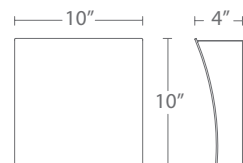

SLIDE

An austere form arcing up off the wall deploying illumination in both directions. Simply beautiful.

- Up & down light
- Luminaire may be rotated 180° when mounting
- ADA compliant, low profile design
- ETL & cETL damp location listed
- Dimmer: ELV
- Universal Driver (120-277V) concealed within the fixture
- Rated Life: 50,000 hours
- Color temp: 3000K
- 2700K/3500K special order
- CRI: 90

Model	Height	Wattage	Voltage	LED Lumens	Delivered Lumens	Finish
WS-27610	10"	22W	120-277V	1409	1124	AL <i>Brushed Aluminum</i> BK <i>Black</i> WT <i>White</i>

Example: WS-27610-AL
For 2700K add "-27"; 3500K add "-35" before the finish: WS-27610-35-AL