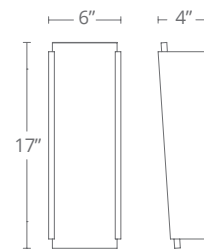

Model	Height	Wattage	Voltage	LED Lumens	Delivered Lumens	Finish
WS-82817	17"	12W	120V	1098	646	DW Dark Walnut

Example: WS-82817-DW
For 277V special order add an "F" before the finish: WS-82817F-DW