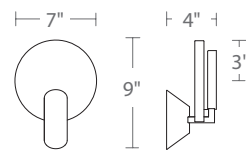

ORACLE

Dazzling in design, Oracle features a specialized handmade technique to encase reclaimed optical crystal. The crackling scone is indirectly illuminated from a seamless cylinder in plated aged brass. A dramatic appearance to complement luxury interiors.

- Reclaimed K5 crystal
- Light is evenly diffused
- JA8 Title 24 2019 compliant
- ETL & cETL damp location listed
- Dimmer: ELV
- No driver or transformer needed
- Rated Life: 54,000 hours
- Color temp: 3000K
- CRI: 90

Model	Height	Wattage	Voltage	LED Lumens	Delivered Lumens	Finish
WS-69009	9"	11W	120V	613	438	AB Aged Brass AN Antique Nickel

Example: WS-69009-AB