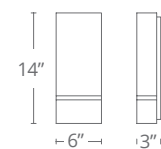

- Dark walnut wood veneer
- Hand-crafted mitered glass diffuser
- Can be mounted vertically or horizontally
- ADA compliant
- CEC Title 24 compliant
- ETL & CETL damp location listed
- Dimmer: ELV
- No transformer or driver needed
- Rated Life: 54,000 hours
- Color temp: 3000K
- 277V special order
- CRI: 90

WS-80814