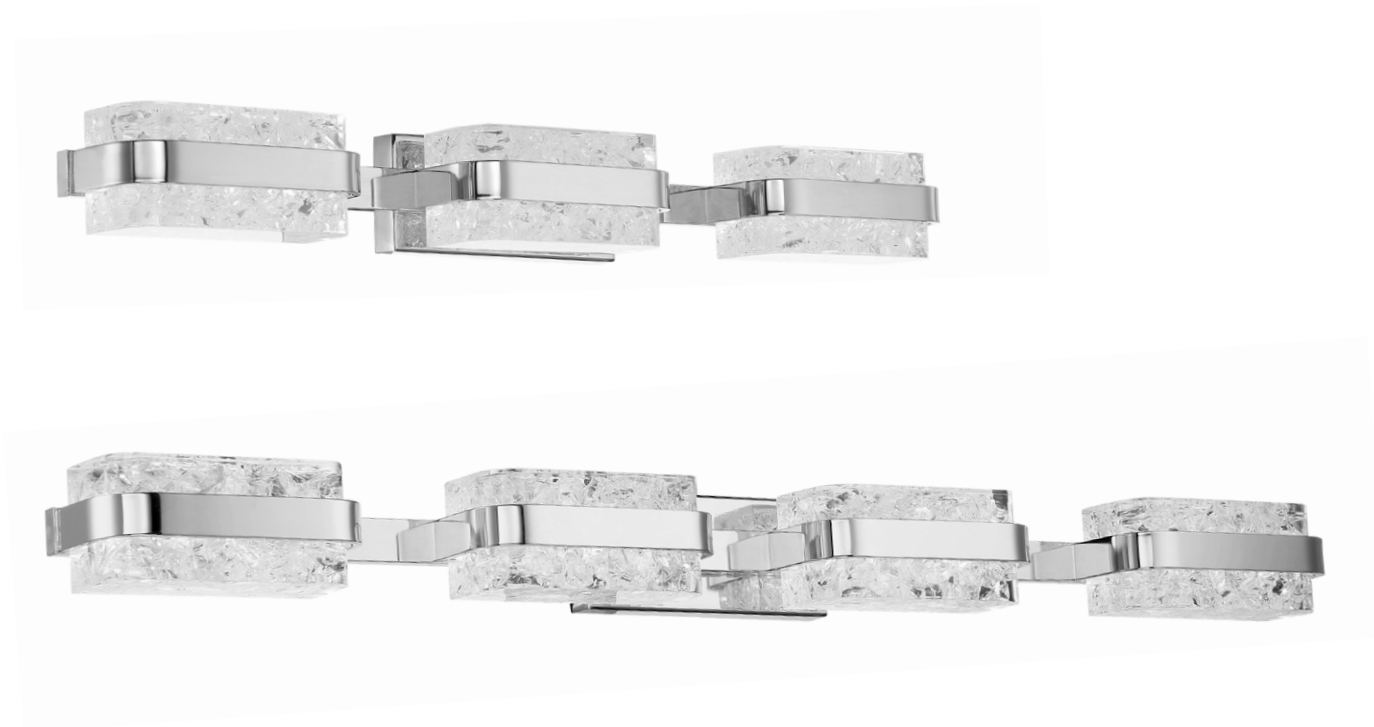

FORBES

These handcrafted artisanal shades steal the show on this exquisite vanity. The unique shades capture and refract the light such that the visual effect is nothing short of staggering.