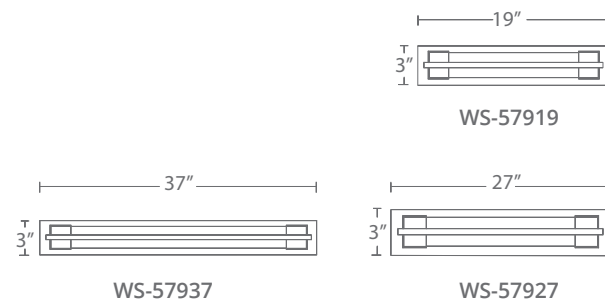

Model	Width	Wattage	Voltage	LED Lumens	Delivered Lumens	Finish
WS-57919	19"	12W	120V	1000	710	CH Chrome
WS-57927	27"	24W		1800	1420	
WS-57937	37"	27W		2400	1720	

Example: WS-57919-CH

VODKA

Architectural accents and frame add a sophisticated aesthetic to the sparkling glass lens. This versatile luminaire can be placed as a centerpiece on a ceiling, wall or both. Proprietary LEDs fill the room with even, shadow free illumination and a subtle glow.