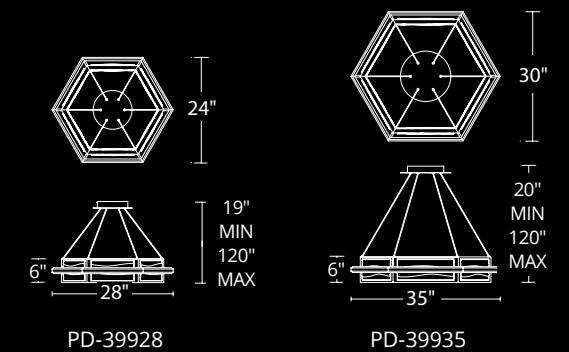

ATLANTIS

The rhythm of moonlight on the sea is captured within the cased glass lens floating inside the frame. Integral LEDs backlight the glass for a stunning luminous effect, like reflections of moonlight on waves.

- Quick spin-on canopy design with minimal hardware for easy installation
- Cast art glass
- Thin, powered aircraft cables provide an ultra-clean look for adjustable suspension height
- ETL & cETL damp location listed
- Dimmer: ELV, TRIAC 0-10V
- Universal Driver (120-277V) concealed within canopy
- Rated Life: 50,000 hours
- Color temp: 3000K
- CRI: 90

Model	Length	Wattage	Voltage	LED Lumens	Delivered Lumens	Finish
PD-39928	28"	44W	120-277V	3000	1312	AN
PD-39935	35"	64W	120-277V	4000	1908	AN

Example: PD-39928-AN