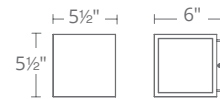

BLOC

Bold geometry and seamless forms with robust illumination for today's modern interiors and exteriors. Sleek die-cast aluminum construction reveals a silk-screened glass diffuser that renders upward and downward illumination. Also available for flush mounted ceiling luminaires.

For complementary
Bloc flush mount
See page 302

- Silk screened glass
- No visible hardware
- Die-cast aluminum hardware
- Weather-resistant powder coat
- Up & down light for WS-W9202
- ETL & cETL wet location listed, IP66
- WS-W9201 is CEC Title 24 Compliant
- Dark sky friendly
- Dimmer: ELV, 0-10V
- Universal Driver (120-277V) concealed within the fixture
- Rated Life: 50,000 hours
- Color temp: 3000K
- 2700K/4000K special order
- CRI: 90

Type	Model	Wattage	LED Lumens	Delivered Lumens	Finish
1 Light	WS-W9201	17W	1167	945	AL BK BZ WT
2 Light	WS-W9202	29W	2334	1566	AL BK BZ WT

Example: WS-W9202-AL
For 2700K add "-27"; 4000K add "-40" before the finish: WS-W9201-40-WT