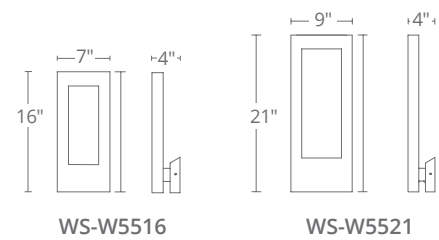

Model	Height	Wattage	Voltage	LED Lumens	Delivered Lumens	Finish
WS-W5516	16"	23W	120V	912	637	BK Black
WS-W5521	21"	32W	120V	973	946	BZ Bronze

Example: WS-W5516-BZ