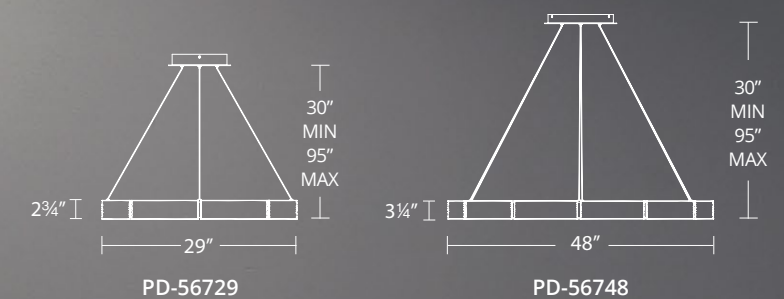

ZELDA

Inspired by oceanic ripples, this fluid motif appears to move continuously in circular form. This die cast aluminum chandelier with highly polished plating renders functional down lighting. An innovative upscale look for large modern interiors in residential, commercial and hospitality spaces. Full range dimming.

- Down light only
- Thin, powered aircraft cables provide an ultra-clean look for adjustable suspension height
- ETL & cETL damp location listed
- Dimmer: ELV
- Transformer within canopy
- Rated Life: 54,000 hours
- Color temp: 3000K
- 277V special order
- CRI: 90

Model	Diameter	Wattage	Voltage	LED Lumens	Delivered Lumens	Finish	
PD-56729	29"	49W	120V	1236	1236	PN	Polished Nickel
PD-56748	48"	75W		3060	1770		

Example: PD-56729-PN
For 277V special order add an "F" before the finish: PD-56729F-PN