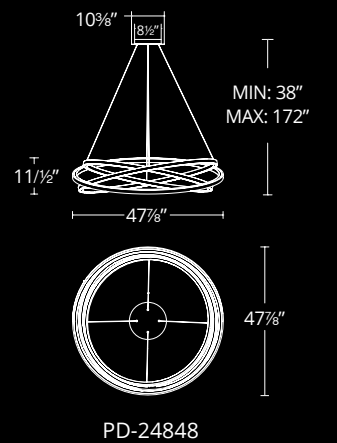

VELOCE

Model	Diameter	Wattage	Voltage	LED Lumens	Delivered Lumens	Finish
PD-24848	48"	107W	120-277V	9235	5035	BK TT Black Titanium
Example: PD-24848-TT