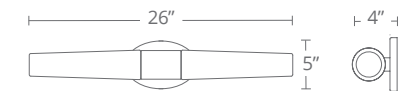

TUSK

- Mouth-blown etched opal glass
- Can be mounted vertically or horizontally
- ADA compliant
- CEC Title 24 compliant
- ETL & cETL damp location listed
- Dimmer: ELV
- No transformer or driver needed
- Rated Life: 54,000 hours
- Color temp: 3000K
- 277V special order
- CRI: 90