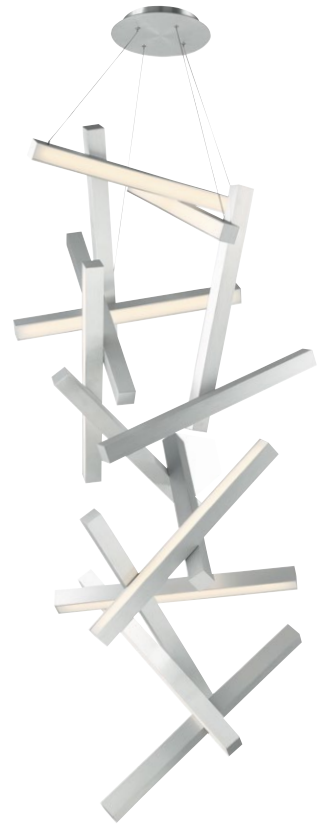

CHAOS

Like piano keys falling through the air, Chaos freezes a moment in time with breathtaking elegance. Ultra-thin powered aircraft cables hold everything in place with as little visual interference as possible, and each section of this sculptural form is equipped with consistent, highly efficient LEDs for refined illumination throughout. Available in brushed aluminum, aged brass or black. Let chaos reign.

- Fixed sculptural form
- Thin, powered aircraft cables provide an ultra-clean look for adjustable suspension height
- CEC Title 24 compliant
- ETL & cETL damp location listed
- Dimmer: ELV, 0-10V
- Universal Driver (120-277V) concealed within the canopy
- Rated Life: 50,000 hours
- Color temp: 3000K
- CRI: 90

Model	Size	Wattage	Voltage	LED Lumens	Delivered Lumens	Finish
PD-64849	49"	30W	120-277V	2123	1923	AL <i>Brushed Aluminum</i>
PD-64875	75"	80W	120-277V	5260	4960	AB <i>Aged Brass</i>
						BK <i>Black</i>

Example: PD-64872-BK