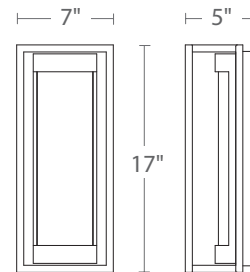

WS-W58017

Model	Height	Wattage	Voltage	LED Lumens	Delivered Lumens	Finish
WS-W58012	12"	12W	120-277V	326	192	BK
WS-W58017	17"	14W	120-277V	380	250	BK

Example: WS-W58012-BK