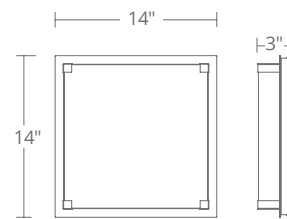

VODKA

Architectural accents and frame add a sophisticated aesthetic to the sparkling glass lens. The versatile luminaire can be placed as a centerpiece on a ceiling, wall or both. Proprietary LEDs fill the room with even, shadow free illumination and a subtle glow.

For complementary
Vodka sconces and vanities
See page 234

- Tempered, mitered glass diffuser with beaded glass inside for crystalline effect
- ADA compliant
- CEC Title 24 compliant
- ETL & cETL damp location listed
- Dimmer: ELV
- No transformer or driver needed
- Rated Life: 50,000 hours
- Color temp: 3500K
- CRI: 90

Model	Size	Wattage	Voltage	LED Lumens	Delivered Lumens	Finish
FM-25814	14"	27W	120V	2399	1807	CH Chrome

Example: FM-25814-CH