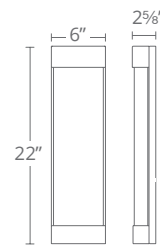

WS-W37922

- Cast art glass
- Up and down illumination
- Weather-resistant powder coat
- ETL & cETL wet location listed
- CEC Title 24 compliant
- Dimmer: ELV
- No transformer or driver needed
- Rated Life: 54,000 hours
- Color temp: 3000K
- CRI: 90

Model	Height	Wattage	Voltage	LED Lumens	Delivered Lumens	Finish
WS-W37916	16"	39W	120V	1869	1195	BK
WS-W37922	22"					Black

Example: WS-W37916-BK