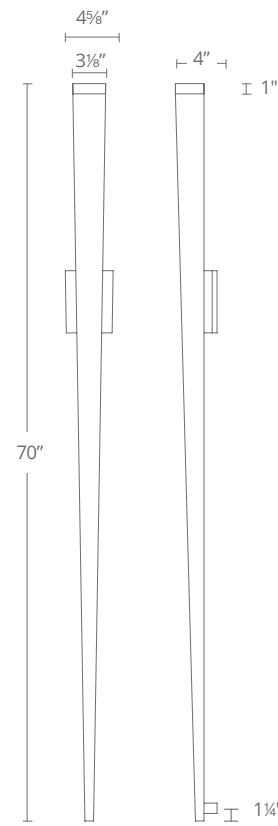

WS-W19770

- Projects light up through accent cap
- Indirect light the full length of the sconce
- ETL & cETL wet location listed, IP65
- ADA compliant, low profile design
- Dimmer: ELV
- Transformer concealed within the fixture
- Rated Life: 52,000 hour
- Color temp: 3500K
- CRI: 90

Model	Height	Wattage	Voltage	LED Lumens	Delivered Lumens	Finish
WS-W19732	32"	15W	120V	374	258	BK
WS-W19770	70"	31W	120V	1190	713	BK

Example: WS-W19732-BK