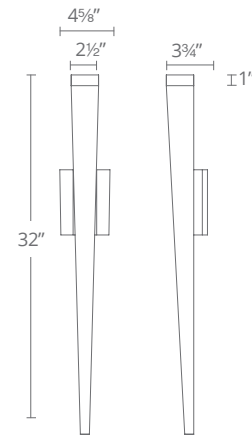

STAFF

Sleek and stylish, this versatile LED sconce with tapered torch design fosters an easy transition from interiors to exteriors for exceptional design continuity. Embodies an IP65 sealed frame with back light the length of the sconce and up light for warm ambience.

WS-W19732