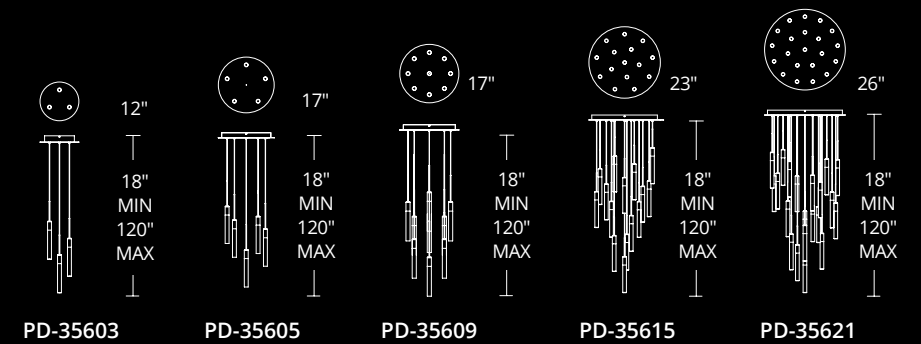

MAGIC

Glorious sparkly stalks of Piastra crystal are alluringly remarkable either as a few pendants or as a 21-light chandelier with customizable proportions to cluster over a dining table or dripping down a stairwell or foyer.

- Cylindrical Piastra crystal shades
- Thin, powered aircraft cables provide an ultra clean look for adjustable suspension height
- ETL & cETL damp location listed
- Dimmer: ELV
- Universal Driver (120-277V) concealed within the canopy
- Rated Life: 50,000 hours
- Color temp: 3000K
- CRI: 90

Model	# of lights	Wattage	Voltage	LED Lumens	Delivered Lumens	Finish
PD-35603	3 Lights	17W		672	618	
PD-35605	5 Lights	29W		1120	1030	BK
PD-35609	9 Lights	52W	120-277V	2016	1854	PN
PD-35615	15 Lights	87W		3360	3090	
PD-35621	21 Lights	122W		4704	4326	

Example: PD-35621-BK