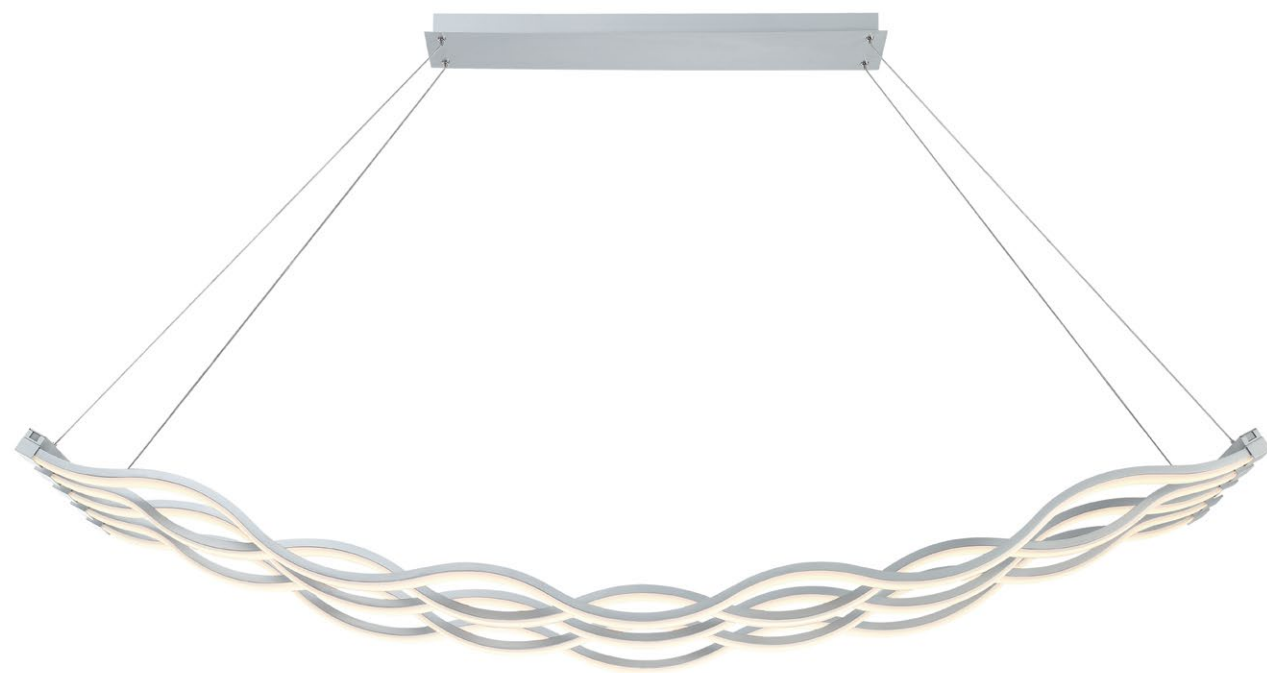

DREAM

Smooth, sinuous lines. Powerful yet ambient light. Gracefully engineered design. This Dream flows in five magnificent strips and is gently bowed in the middle like a melancholic sigh. A long rectangular canopy provides a discreet geometric contrast and holds the form in place with four ultra-thin powered aircraft cables.

- Thin, powered aircraft cables provide an ultra-clean look for adjustable suspension height
- ETL & cETL damp location listed
- Dimmer: ELV
- Transformer concealed within the canopy
- Rated Life: 50,000 hours
- Color temp: 3000K
- 277V special order
- CRI: 90

Model	Width	Wattage	Voltage	LED Lumens	Delivered Lumens	Finish
PD-54868	68"	149W	120V	9590	6928	TT Titanium

Example: PD-54868-TT
For 277V special order add an "F" before the finish: PD-54868F-TT