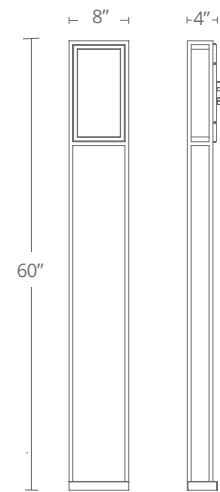

FRAMED

An eminent contemporary architectural design, sleek lines embrace mitered glass. Accentuates varying wall height for a dramatic impression.