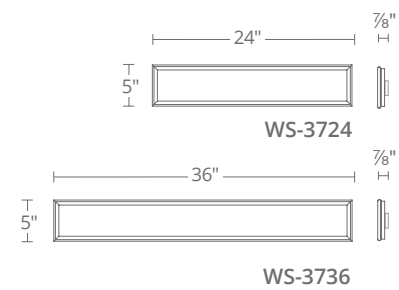

For complementary
NEO Flush Mount
See pages 292

- Advanced edge-lit technology
- Mount vertically, horizontally, or on ceiling
- ADA compliant, low profile design
- ETL & cETL damp location listed
- Dimmer: ELV
- Transformer installs within the junction box, transformer dimensions: 2.0" x 1.4" x 1.0"
- Rated Life: 50,000 hours
- Color temp: 3000K
- 277V special order
- CRI: 90