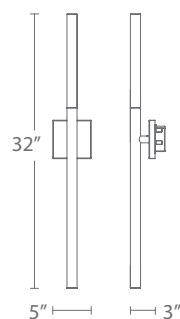

MAGIC

A magic wand crowned with crystallized art glass illuminated by LEDs from both ends. A slim low profile design perfect for modern vignettes in fine homes and hotels.

- ADA compliant
- Up & down light
- Artisan Piastra crystal
- ETL & cETL damp location listed
- Dimmer: ELV
- Driver installs within junction box
  Driver dimension: 2.8"x1.3"x1.2"
- Rated Life: 50,000 hours
- Color temp: 3000K
- CRI: 90