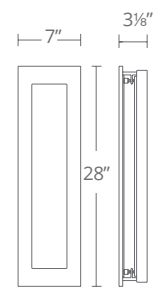

WS-W71928

- Sparkling glass insert
- Weather-resistant powder coat
- ADA compliant
- CEC Title 24 compliant
- ETL & cETL wet location listed, IP65
- Dimmer: ELV
- No transformer or driver needed
- Rated Life: 54,000 hours
- Color temp: 3500K
- CRI: 90

Model	Height	Wattage	Voltage	LED Lumens	Delivered Lumens	Finish
WS-W71918	18"	13W	120V	1000	583	BK
WS-W71928	28"	39W	120V	3200	1829	BK

Example: WS-W71918-BK