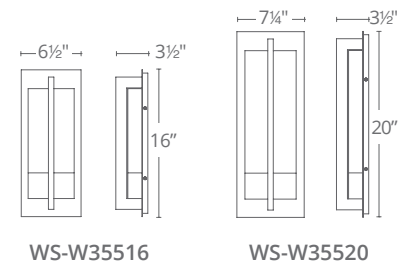

Model	Height	Wattage	Voltage	LED Lumens	Delivered Lumens	Finish
WS-W35516	16"	13W	120V	226	139	BZ <i>Bronze</i>
WS-W35520	20"	18W		512	223	

Example: WS-W35520-BZ