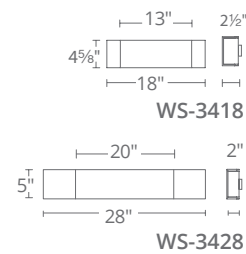

Model	Width	Wattage	Voltage	LED Lumens	Delivered Lumens	Finish
WS-3418	18"	16W	120V	1199	655	CH
WS-3428	28"	37W	120V	1982	916	CH

Example: WS-3428-CH
For 277V special order, add an "F" before the finish: WS-3428F-CH