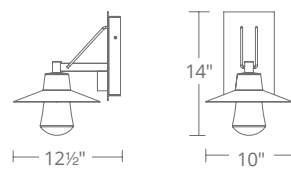

SUSPENSE

Giving the proverbial nod to tradition, it takes a powerful LED to pull off this look in a dark sky friendly design. This contemporary lantern showcases a mouth blown clear glass element and is equipped with state of the art LEDs for a filament-free design. Couple your passion for living with our passion for lighting.

WS-W1915

- Dark Sky friendly
- Thick clear mouth-blown glass
- Weather-resistant powder coat
- Twist-lock glass for seamless appearance
- ETL & cETL wet location listed, IP65
- Dimmer: ELV, 0-10V
- Universal Driver (120V-277V) concealed within the canopy
- Rated Life: 70,000 hours
- Color temp: 3000K
- CRI: 90

Model	Height	Wattage	Voltage	LED Lumens	Delivered Lumens	Finish
WS-W1911	11"			860	548	BK
WS-W1915	15"	11W	120-277V	860	625	BK
WS-W1917	17"			843	804	BZ

Example: WS-W1911-BK