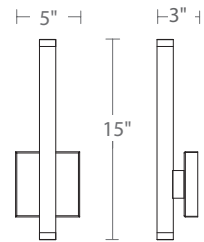

BURNING MAN

A refined touch to modern industrial décor. Deeply textured for a rough tactile aesthetic, this masculine utilitarian design also has brilliant ends encasing LED light sources while providing architectural up and down lighting.

- Uniquely textured and finished metalwork
- Up and down illumination
- ADA compliant
- JA8 Title 24 2019 compliant
- ETL & cETL damp location listed
- Dimmer: ELV, TRIAC 0-10V
- Universal Driver (120-277V) concealed within canopy
- Rated Life: 50,000 hours
- Color temp: 3000K
- CRI: 90

Model	Height	Wattage	Voltage	LED Lumens	Delivered Lumens	Finish
WS-67015	15"	9W	120-277V	617	542	AB AN

Example: WS-67015-AB