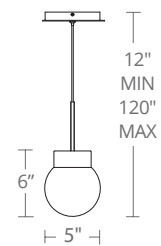

Model	Diameter	Wattage	Voltage	LED Lumens	Delivered Lumens	Finish
PD-82006	6"	9W	120-277V	559	538	AB Aged Brass BK Black SN Satin Nickel

Example: PD-82006-BK
For Title 24 option, add a "T24" before the finish: PD-82006-T24-BK