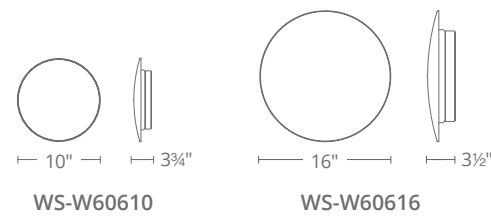

Model	Width	Wattage	Voltage	LED Lumens	Delivered Lumens	Finish
WS-W60610	10"	9W	120V	849	245	BK Black
WS-W60616	16"	20W	120V	1717	277	AL Brushed Aluminum

Example: WS-W60610-BK
For 277V special order, add an "F" before the finish: WS-W60610F-BK