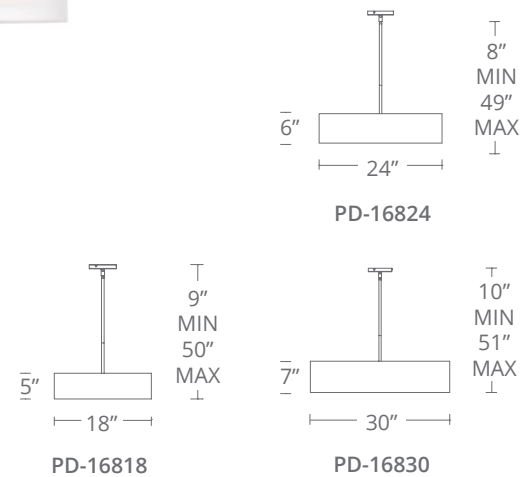

For complementary Metropolis flush mount See page 276

- Hang straight swivel
- Ultra-bright lumen output
- Clear glass diffuser with fabric shade
- CEC Title 24 compliant
- Dimmer: ELV
- No transformer or driver needed
- Three 12" and one 6" down rods included (additional down rods available for purchase)
- Rated Life: 54,000 hours
- Color temp: 3000K
- PD-16818/PD-16824: 277V special order
- 277V special order (for 18" and 24" sizes only)
- CRI: 90