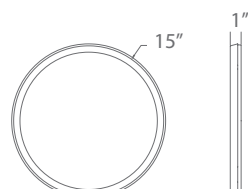

ARGO

The circle, a timeless symbol of continuity and life, gets the modern treatment with a sleek, ultra-slim profile and high-performing LED modules inside. Available in white, black and brushed nickel.

- 1" profile, edge-lit illumination
- Installs over a 3", 4" or 3/0-4/0 hybrid electrical box
- ADA compliant
- JA8 Title 24 2019 compliant
- ETL & cETL damp location listed
- Dimmer: ELV, TRIAC
- 120V integrated driver for 7", 9" and 15" sized fixture
- 120-277V options available for 19" only
- Rated Life: 50,000 hours
- Color temp: 2700K/3000K/3500K
- CRI: 90

FM-4215

Model	Diameter	Wattage	Voltage	LED Lumens	Delivered Lumens	Finish
FM-4207	7"	15W	120V	1391	1002	BN <i>Brushed Nickel</i>
FM-4211	11"	20W	120V	2109	1521	BK <i>Black</i>
FM-4215	15"	26W	120V	3084	2221	WT <i>White</i>
FM-4219	19"	31W	120-277V	3985	2870	

Example: FM-4211-WT