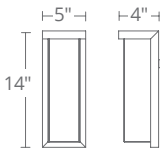

WS-W1408

WS-W1414