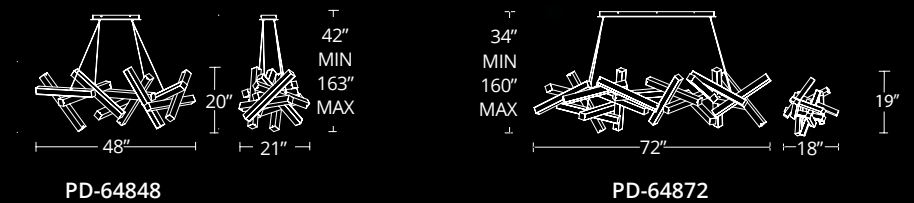

CHAOS

Chaos freezes a moment in time with breathtaking elegance. Ultra thin powered cables stabilize the suspension without visual interference. Each section of this sculptural form is equipped with consistent, LEDs for refined illumination throughout. Let chaos reign.

- Fixed sculptural form
- Thin, powered aircraft cables provide an ultra-clean look for adjustable suspension height
- JA8 Title 24 2019 compliant
- ETL & cETL damp location listed
- Dimmer: ELV / 0-10V
- Universal Driver (120-277V) concealed within the canopy
- Rated Life: 50,000 hours
- Color temp: 3000K
- CRI: 90

Model	Length	Wattage	Voltage	LED Lumens	Delivered Lumens	Finish	
PD-64848	48"	30W	120-277V	2336	1567	AB	Aged Brass
PD-64872	72"	58W		3859	3496	AL	Brushed Aluminum
						BK	Black

Example: PD-64848-AL