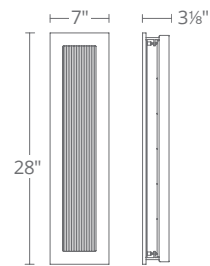

WS-W71628

- Mount vertically or horizontally
- Weather-resistant powder coat
- ADA compliant, low profile design
- ETL & cETL wet location listed, IP65
- Dimmer: ELV
- No transformer or driver required
- Rated Life: 50,000 hours
- Color temp: 3000K
- 277V special order
- CRI: 90

Model	Height	Wattage	Voltage	LED Lumens	Delivered Lumens	Finish
WS-W71618	18"	12W	120V	901	161	BZ
WS-W71628	28"	36W		2760	586	

Example: WS-W71618-BZ
For 277V special order, add an "F" before the finish: WS-W71618F-BZ