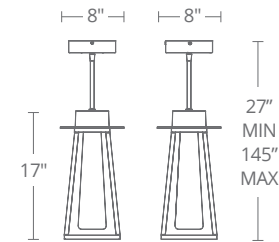

AVANT GARDE

Classic lantern profile artfully expressed in black lines. A clear mouth blown glass element within reveals a spectral reference to an Edison filament lamp of old. A contemporary art piece idea for welcoming friends and family in entryways and lobbies in residential and hospitality venues.

- Hang straight swivel
- Three 12" and one 6" down rods included (additional down rods available for purchase)
- Fluted etched glass
- Weather-resistant powder coat
- ETL & cETL wet location listed
- Dimmer: ELV, TRIAC, 0-10V
- Universal Driver (120-277V) concealed within the canopy
- Rated Life: 50,000 hours
- Color temp: 3000K
- CRI: 90

Model	Height	Wattage	Voltage	LED Lumens	Delivered Lumens	Finish
PD-W17917	17"	18W	120-277V	642	631	BK Black

Example: PD-W17917-BK