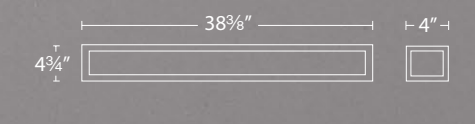

SHOCK WAVES

A dramatic fluid design. The rhythm of rippling oceanic waves is captured within the cast art glass feature floating inside the frame. Integral LEDs indirectly light the glass for a stunning luminous effect, like reflections of moonlight on waves.

- Cast art glass
- ADA compliant
- CEC Title 24 compliant
- ETL & CETL damp location listed
- Dimmer: ELV
- No transformer or driver needed
- Rated Life: 54,000 hours
- Color temp: 3000K
- CRI: 90

Model	Width	Wattage	Voltage	LED Lumens	Delivered Lumens	Finish
WS-39920	20"	33W		2552	737	
WS-39927	27"	44W	120V	3416	1498	BN
WS-39938	38"	67W		5104	2341	

Example: WS-39938-BN