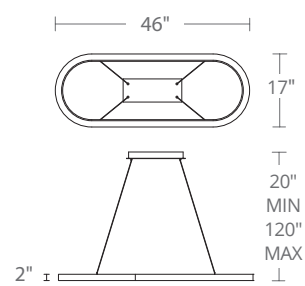

Example: PD-55024-30-AL

RACETRACK

A continuum of seamless LEDs in a shape reminiscent of the Roman Circus Maximus, where chariots created breathtaking spectacles. Available in three CCT options.

- Silicon gel diffusers for even illumination
- Thin, powered aircraft cables provide an ultra-clean look for adjustable suspension height
- JA8 Title 24 2019 compliant
- ETL & cETL damp location listed
- Dimmer: ELV, TRIAC 0-10V
- Universal Driver (120-277V) concealed within canopy
- Rated Life: 50,000 hours
- Color temp: 2700K, 3000K, 3500K
- CRI: 90