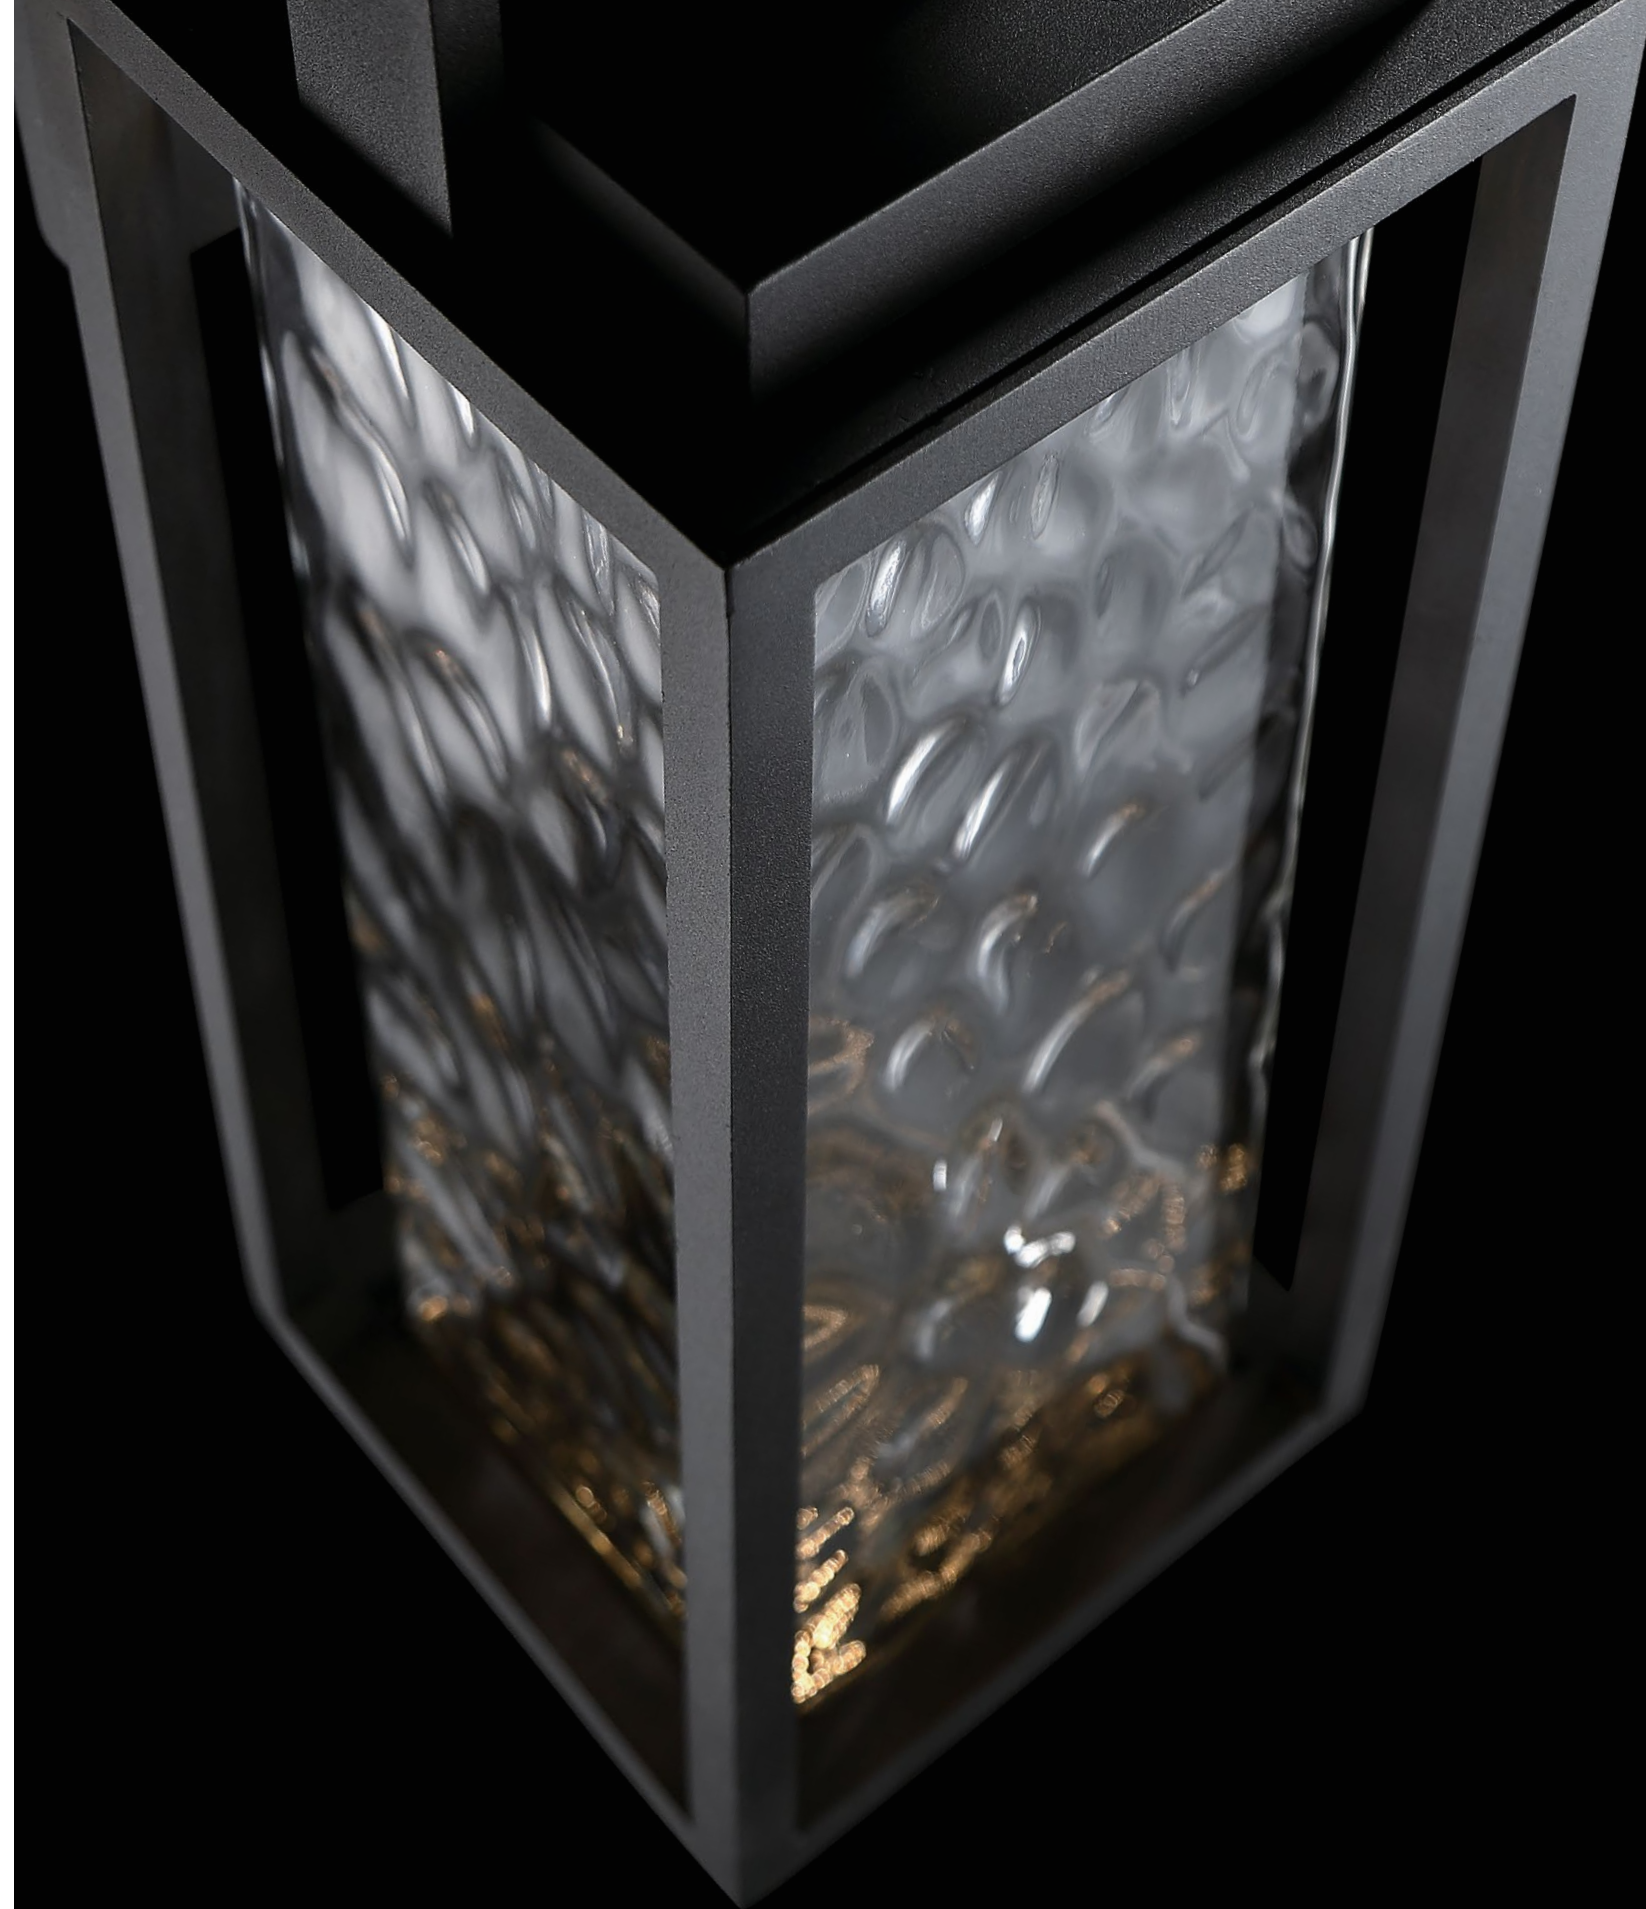

TWO IF BY SEA

Like standing behind windows with beads of rain falling during a storm, find solace as timeless inspiration merges with modern technology for a clean and versatile LED luminaire. Light diffuses through clear hammered glass for a soft glow on all sides of this geometric wall sconce.

- Down light illumination
- Glare-free lantern design
- Weather-resistant powder coat
- Clear, hammered, mouth-blown glass
- CEC Title 24 compliant
- ETL & cETL wet location listed, IP65
- Dimmer: ELV
- No transformer or driver needed
- Rated Life: 54,000 hours
- Color temp: 3000K
- CRI: 90

Model	Height	Wattage	Voltage	LED Lumens	Delivered Lumens	Finish
WS-W41912	12"	15W	120V	1200	919	BK
WS-W41918	18"			1200	965	Black

Example: WS-W41912-BK