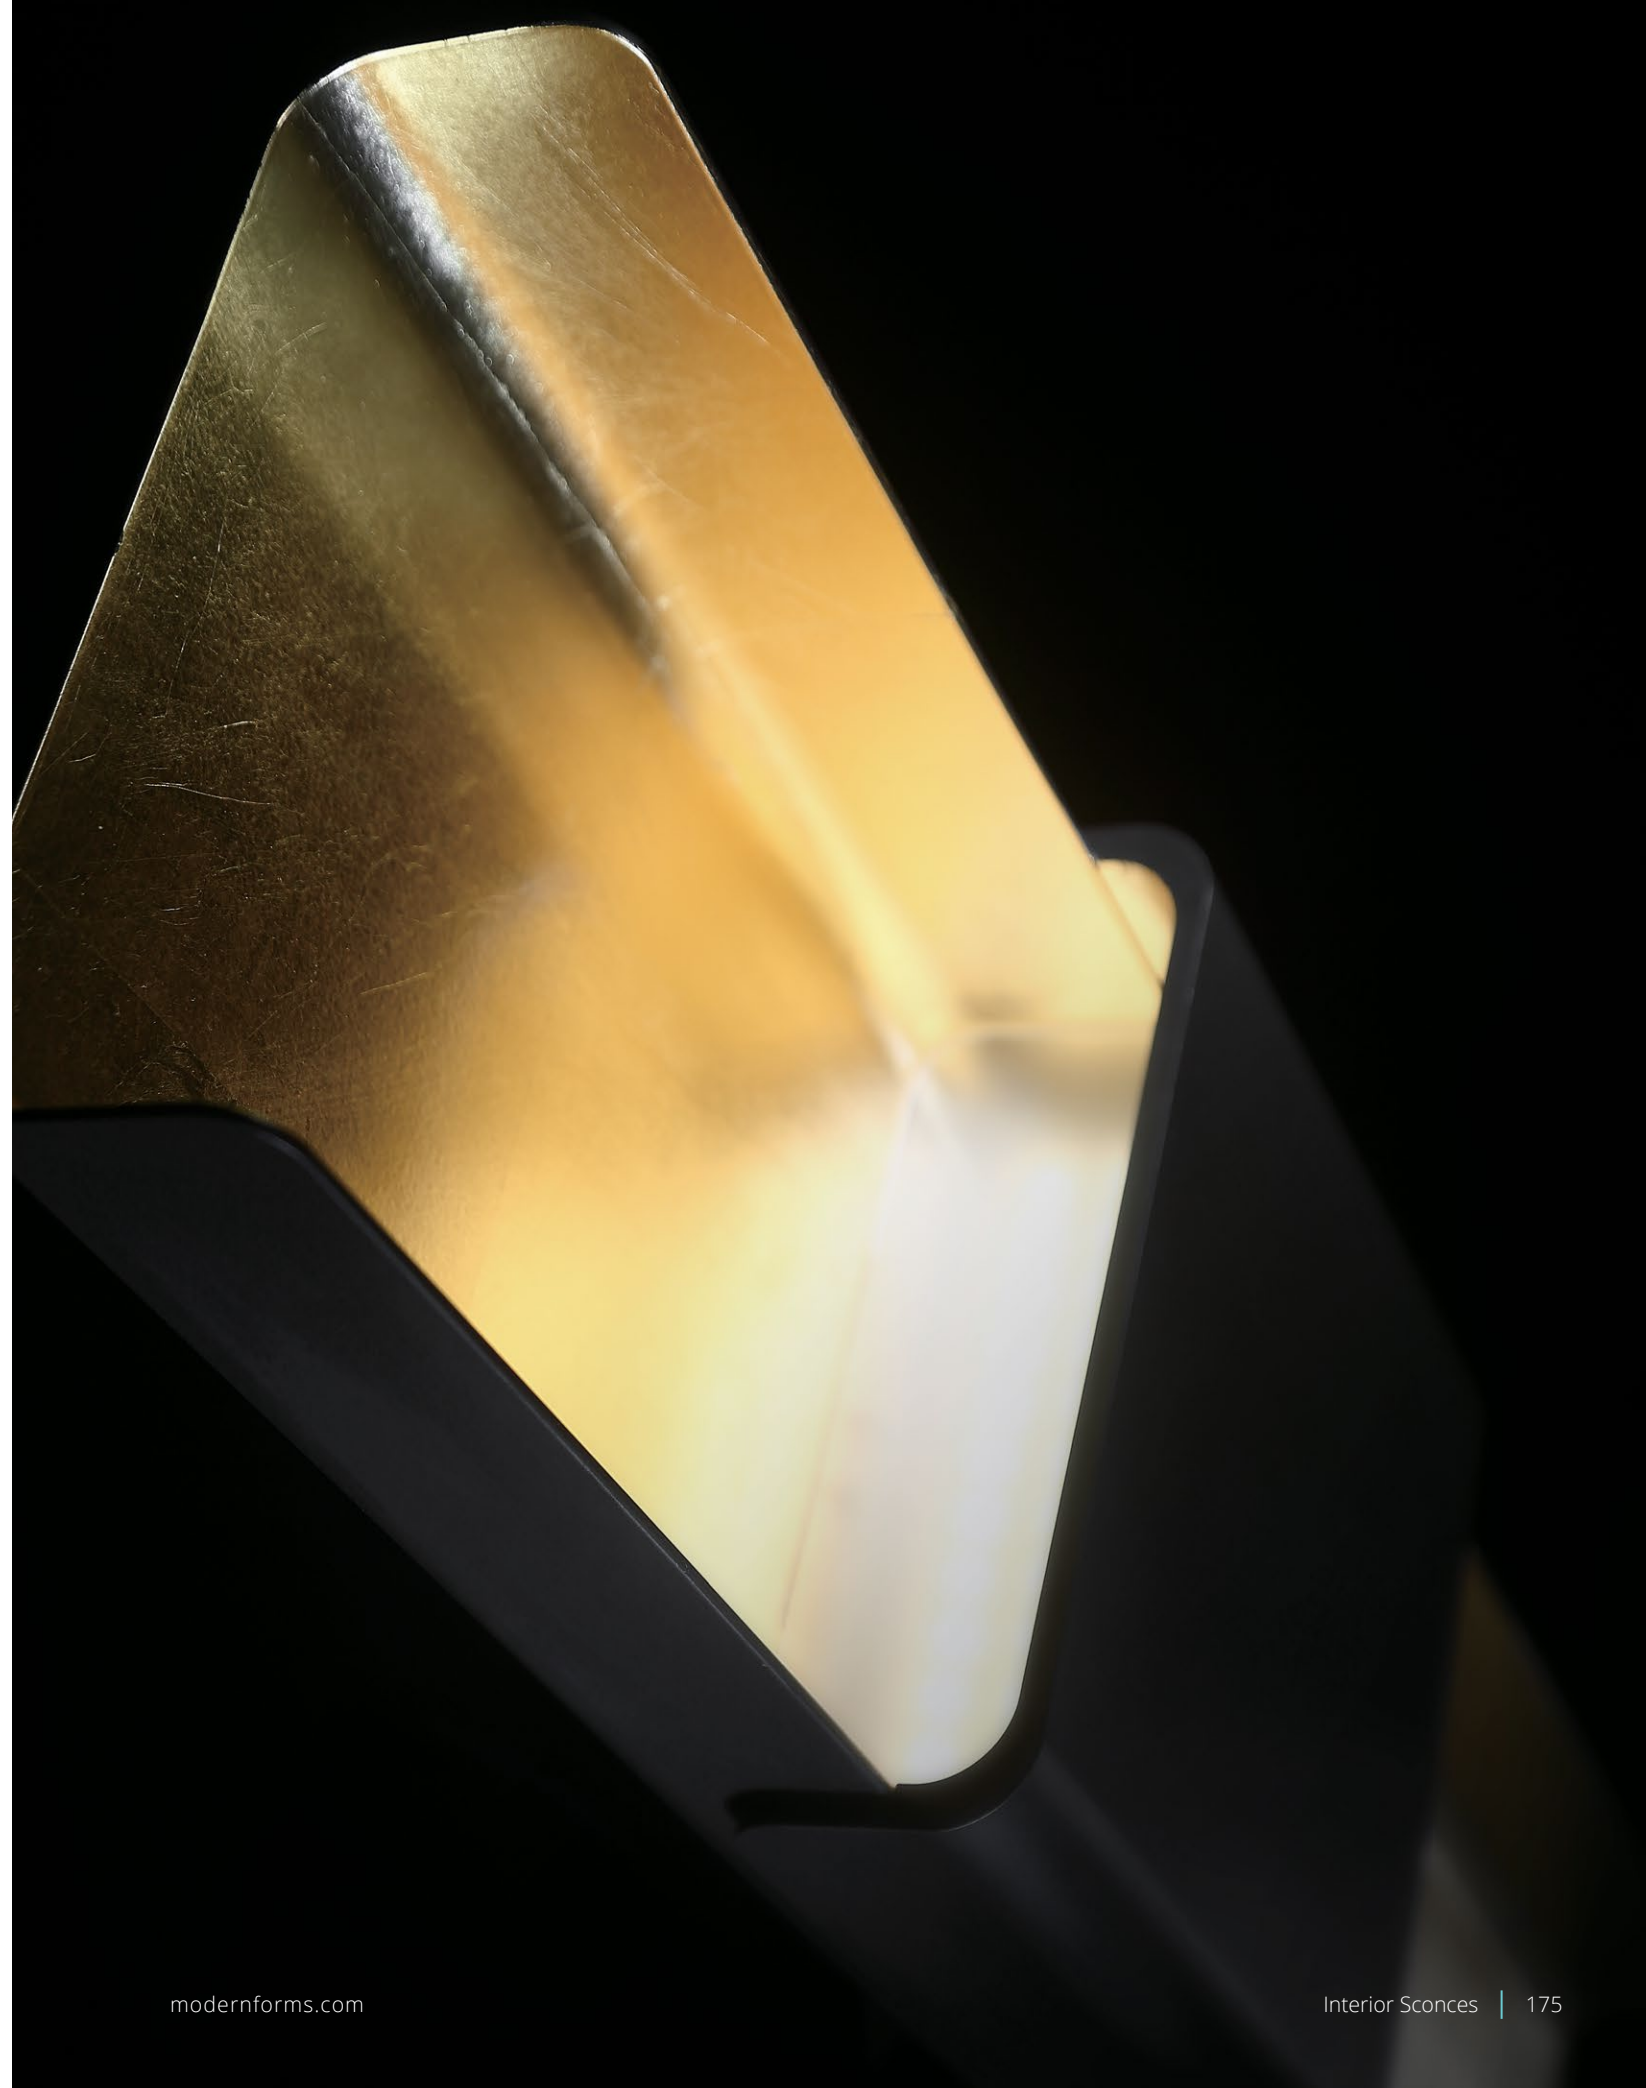

TRIBECA

Hand-leafed in pure gold with a contrast finish in bronze, Tribeca adds gilded glamour and the downtown sophistication of New York to your modern living space. A sanded glass diffuser, concealed by the center bridge, softens the up and down illumination, which is sourced from cutting-edge, energy-efficient LED modules inside. Mount it vertically or horizontally, whatever suits your space.

- 14K gold leaf interior
- Up and down illumination
- ADA compliant
- CEC Title 24 compliant
- ETL & cETL damp location listed
- Dimmer: ELV
- No transformer or driver needed
- Rated Life: 54,000 hours
- Color temp: 3000K
- 277V special order
- CRI: 90

Model	Height	Wattage	Voltage	LED Lumens	Delivered Lumens	Finish
WS-40832	32"	21W	120V	1167	760	BZ/GL Bronze/Gold Leaf

Example: WS-40832-BZ/GL
For 277V special order add an "F" before the finish: WS-40832F-BZ/GL