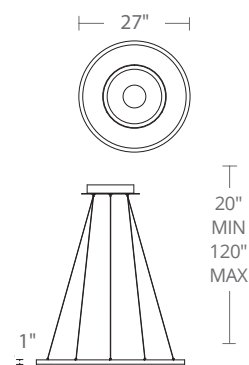

Model	Diameter	Wattage	Voltage	LED Lumens	Delivered Lumens	Finish	
PD-75027	27"	62W	120-277V	5177	4612	BK	Black

Example: PD-75027-BK