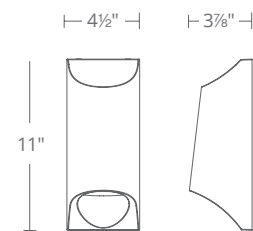

MEGA

A purposeful asymmetrical wall mounted up or down light design brightly illuminates walkways and provides security with an attractive simple architectural form.

- Dark Sky friendly
- Up or down illumination
- Weather-resistant powder coat
- Luminaire may be rotated 180° when mounting
- ADA compliant, low profile design
- CEC Title 24 compliant
- ETL & cETL wet location listed, IP65
- Dimmer: ELV, 0-10V
- Universal Driver (120-277V) concealed within the fixture
- Rated Life: 50,000 hours
- Color temp: 3000K
- CRI: 90

Model	Height	Wattage	Voltage	LED Lumens	Delivered Lumens	Finish
WS-W70612	11"	25W	120-277V	1621	593	BK BZ

Example: WS-W70612-BZ