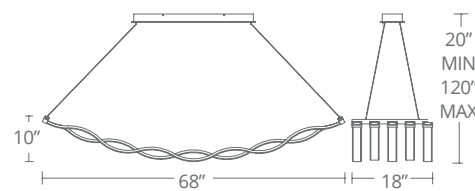

- Thin, powered aircraft cables provide an ultra-clean look for adjustable suspension height
- ETL & cETL damp location listed
- Dimmer: ELV
- Transformer concealed within the canopy
- Rated Life: 50,000 hours
- Color temp: 3000K
- 277V special order
- CRI: 90

Model	Width	Wattage	Voltage	LED Lumens	Delivered Lumens	Finish
PD-54868	68"	149W	120V	9590	6928	TT Titanium

Example: PD-54868-TT
For 277V special order add an "F" before the finish: PD-54868F-TT