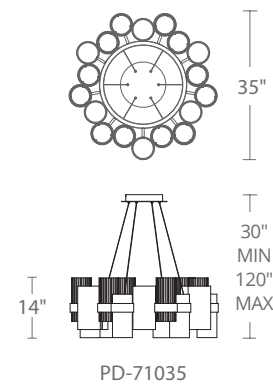

- Quick spin-on canopy design with minimal hardware for easy installation
- Uniquely textured metalwork paired with beaded glass shades
- Thin, powered aircraft cables provide an ultra-clean look for adjustable suspension height
- JA8 Title 24 2019 compliant
- ETL & cETL damp location listed
- Dimmer: ELV, TRIAC 0-10V
- Universal Driver (120-277V) concealed within canopy
- Rated Life: 50,000 hours
- Color temp: 3000K
- CRI: 90