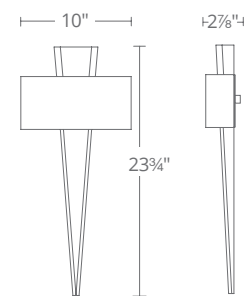

Model	Width	Wattage	Voltage	LED Lumens	Delivered Lumens	Finish
WS-11310	10"	12W	120V	452	393	GL Gold Leaf PN Polished Nickel SL Silver Leaf

Example: WS-11310-GL
For 277V special order, add an "F" before the finish: WS-11310F-GL