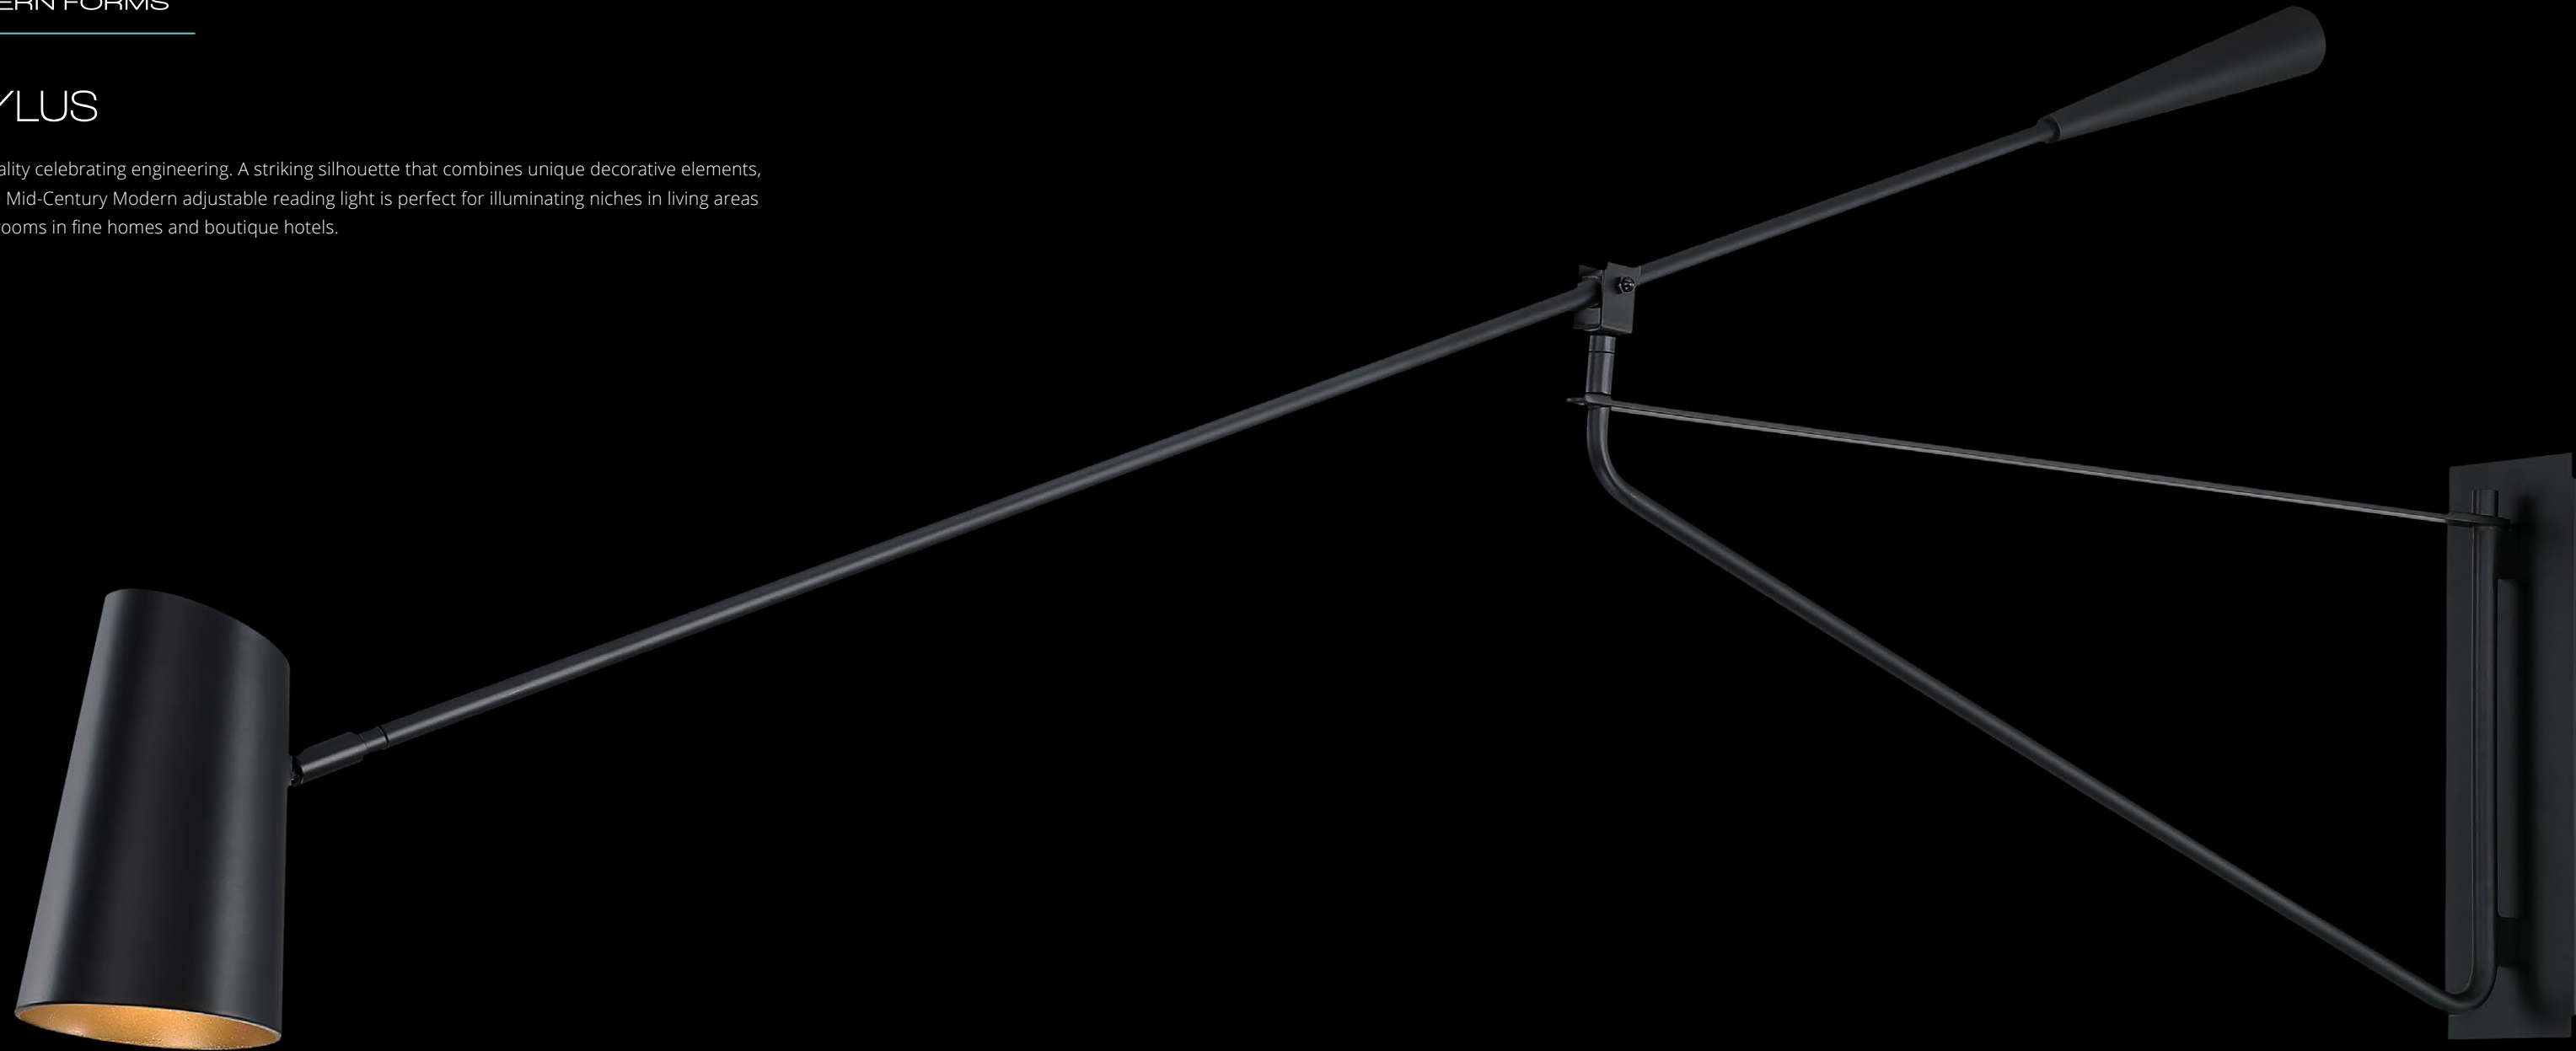

Model	Width	Wattage	Voltage	LED Lumens	Delivered Lumens	Finish
BL-21924	24"	8W	120V	577	455	BK <i>Black</i> WT <i>White</i> BN <i>Brushed Nickel</i>

Example: BL-21924-BK

STYLUS

Functionality celebrating engineering. A striking silhouette that combines unique decorative elements, this large Mid-Century Modern adjustable reading light is perfect for illuminating niches in living areas and bedrooms in fine homes and boutique hotels.