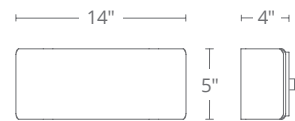

- Emergency back up battery option available (special order)
- Up and down illumination
- Dark walnut wood
- ADA compliant
- Dimmer: ELV
- Universal Driver (120-277V) installs within the junction box, driver dimensions: 3.0" x 1.9" x 1.1"
- Rated Life: 50,000 hours
- Color temp: 3000K
- CRI: 90

Model	Width	Wattage	Voltage	LED Lumens	Delivered Lumens	Finish
WS-97614	14"	31W	120-277V	2077	1127	DW Dark Walnut

Example: WS-97614-DW
For emergency backup battery option, add -EM after the finish: WS-97614-DW-EM