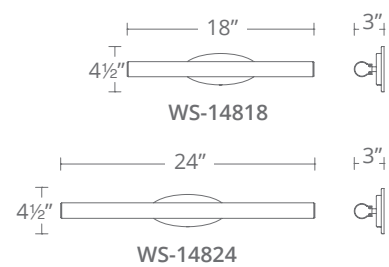

- Adjustable back plate
- Can be mounted vertically or horizontally
- Co-extruded clear and white acrylic diffuser
- ADA compliant
- ETL & cETL damp location listed
- Dimmer: ELV
- Universal Driver (120-277V) installs within the junction box, driver dimensions: 2.8" x 1.3" x 1.2"
- Rated Life: 54,000 hours
- Color temp: 3000K
- CRI: 90

Model	Width	Wattage	Voltage	LED Lumens	Delivered Lumens	Finish
WS-14818	18"	16W	120-277V	1324	1198	BK <i>Black</i>
WS-14824	24"	20W		1826	1588	BN <i>Brushed Nickel</i> CH <i>Chrome</i>

Example: WS-14824-CH