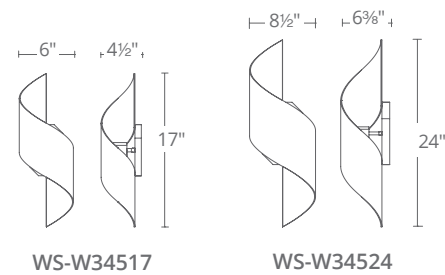

Model	Height	Wattage	Voltage	LED Lumens	Delivered Lumens	Finish
WS-W34517	17"	9W	120V	327	211	BZ <i>Bronze</i>
WS-W34524	24"					GH <i>Graphite</i>

Example: WS-W34524-GH

TWIST

Dramatically illuminated curvature. A multi-dimensional metal wall sculpture captivates from various directions in luxurious exterior and interior environments. The fluid hardware reveals a beautiful play of light and shadow within.