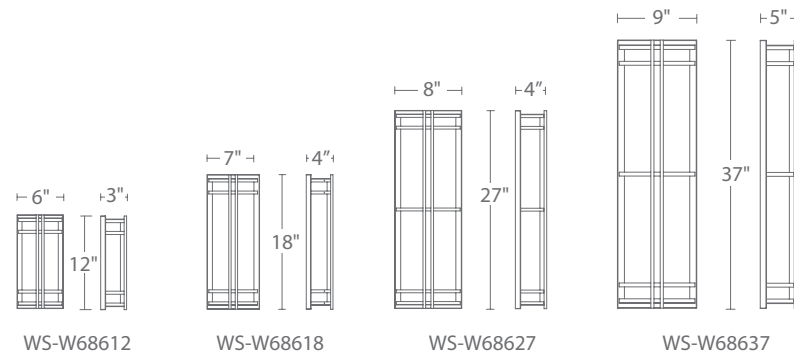

SKYSCRAPER

Update your style from traditional lanterns to this clean and open frame. Graciously exquisite with its unique art glass clandestinely illuminated with LEDs to create interest and light refraction on surrounding surfaces.

- ADA compliant (except for 37" size)
- SS-Weather resistant 316 stainless steel construction
  BZ & BK - Aluminum construction, weather resistant powder coat
- JA8 Title 24 2019 compliant
- ETL & cETL wet location listed, IP65
- Dimmer: ELV
- No transformer or driver needed
- Rated Life: 54,000 hours
- Color temp: 3000K
- 277V options available
- 2700K and 3500K special order
- CRI:90

Model	Height	Wattage	Voltage	LED Lumens	Delivered Lumens	Finish
WS-W68612	12"	12W	120V	872	485	BK
WS-W68618	18"	19W		1170	674	BZ
WS-W68627	27"	24W		1645	923	SS
WS-W68637	37"	44W		3480	2295	

Example: WS-W68612-BZ
For 277V special order, add an "F" before the finish: WS-W68612F-BZ
For 2700K add "-27"; 3500K add "-35" before the finish: WS-W68618-35-SS