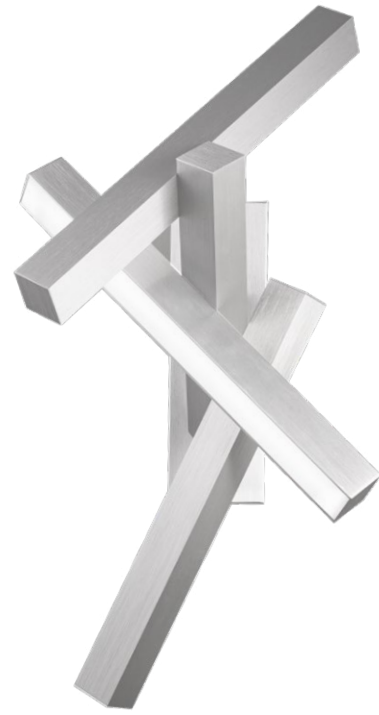

CHAOS

Chaos freezes a moment in time with breathtaking elegance. Ultra thin powered cables stabilize the suspension without visual interference. Each section of this sculptural form is equipped with consistent, LEDs for refined illumination throughout. Let chaos reign.

- Fixed sculptural form
- Mount vertically or horizontally
- JA8 Title 24 2019 compliant
- ETL & cETL damp location listed
- Dimmer: ELV, TRIAC 0-10V
- Universal Driver (120-277V) concealed within canopy
- Rated Life: 50,000 hours
- Color temp: 3000K
- CRI: 90

16"

13"

32"

Model	Height	Wattage	Voltage	LED Lumens	Delivered Lumens	Finish
WS-64832	32"	29W	120-277V	1838	1259	AB Aged Brass AL Brushed Aluminum BK Black

Example: WS-64832-AB