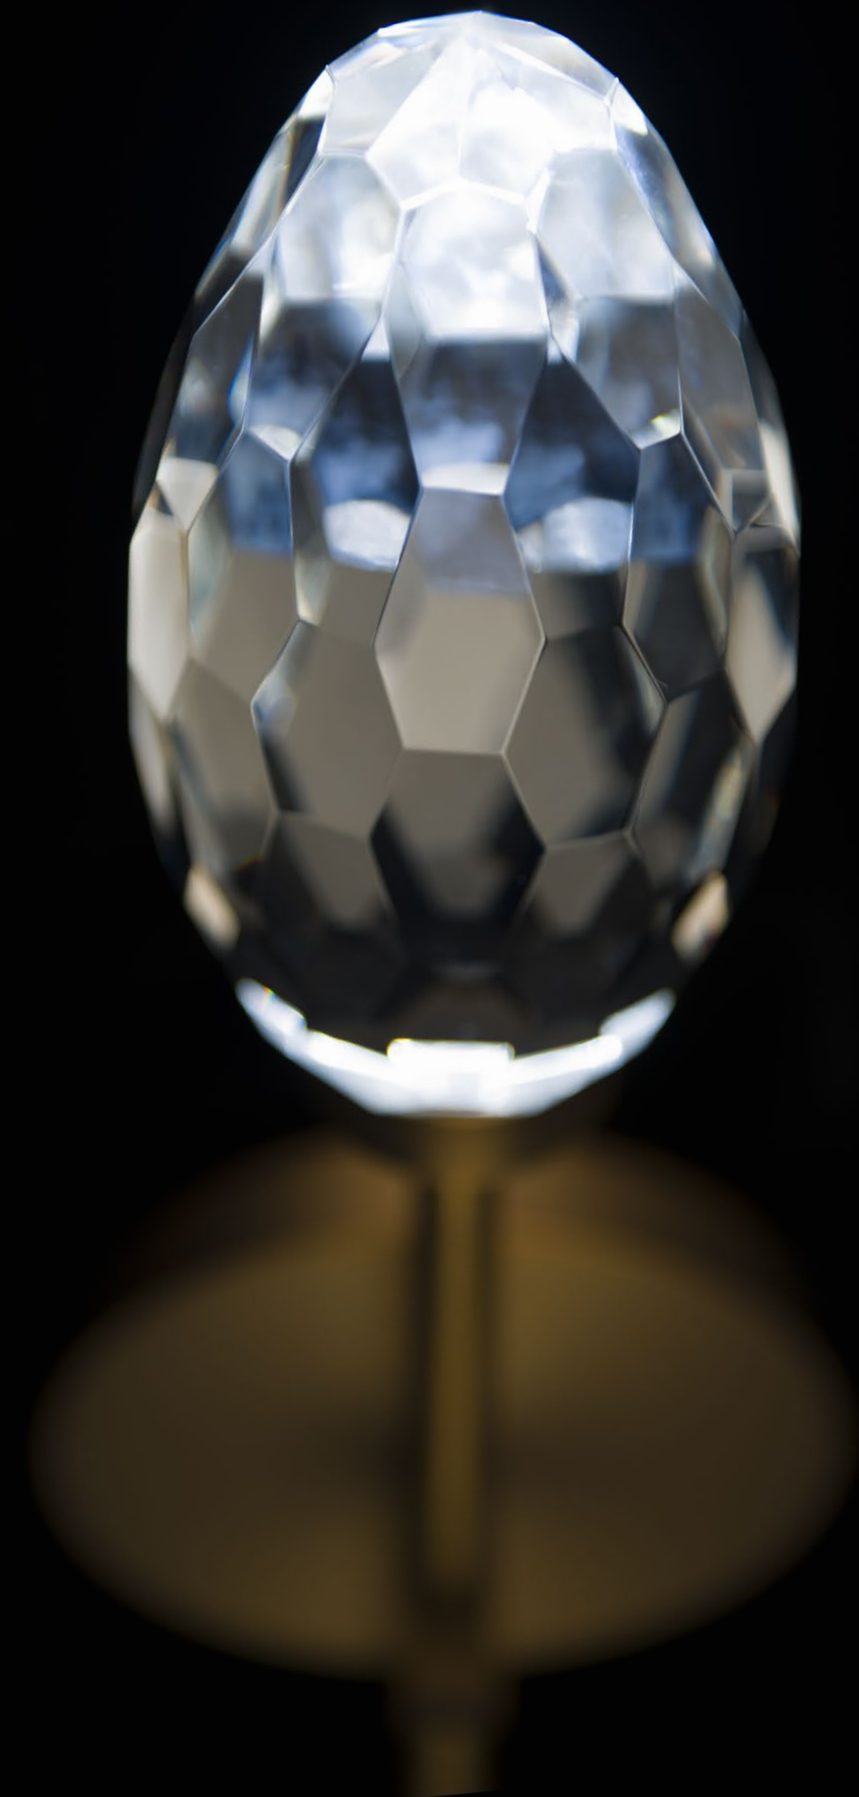

WASP

Charming elegance. An exquisite crystal torch made for a queen and king. This luxuriously faceted crystal honeycomb rests atop the elongated stem reminiscent of a stinger. Dims down beautifully for a variety of ambient moods in living spaces and hospitality settings.

- K9 faceted crystal
- Up and down illumination
- ADA compliant
- CEC Title 24 compliant
- ETL & cETL damp location listed
- Dimmer: ELV, TRIAC, 0-10V
- Universal Driver (120-277V) concealed within the canopy
- Rated Life: 50,000 hours
- Color temp: 3500K
- CRI: 90

Model	Height	Wattage	Voltage	LED Lumens	Delivered Lumens	Finish
WS-23932	32"	10W	120-277V	570	513	AB Aged Brass

Example: WS-23932-AB