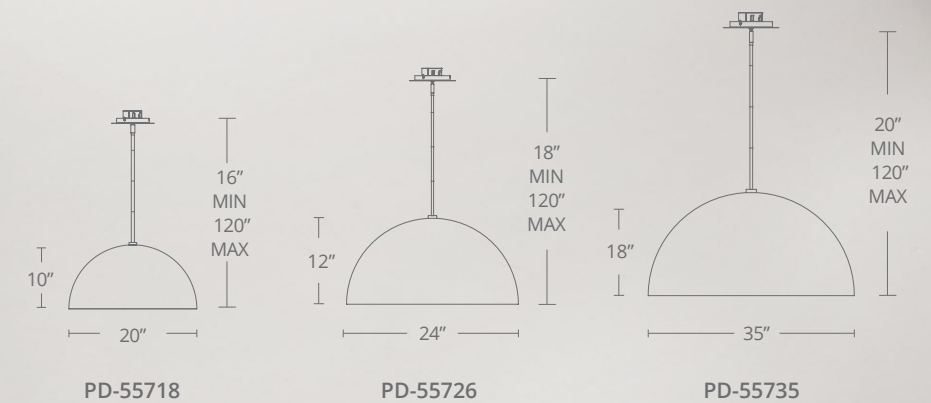

YOLO

Clean, contemporary, the YOLO pendant is imbued luster within a large spun-metal dome. Luxuriously hand applied finishes in dark bronze and gold leaf or white and silver leaf. Full range dimming. Beautiful warm ambient lighting. Now available in a larger than-life 35 inch pendant.

26" Gold Leaf/Dark Bronze

35" Silver Leaf/White

- Hang straight swivel
- 14K gold leaf or silver leaf interior
- CEC Title 24 compliant (35" ONLY)
- ETL & cETL damp location listed
- Dimmer: ELV
- Universal Driver (120-277V) installs within junction box for 18" and 26" sizes only, driver dimensions: 2.8" x 1.3" x 1.2"
- No transformer or driver needed (35" size only)
- Three 12" and one 6" down rods included (additional down rods available for purchase)
- Rated Life: 50,000 hours
- Color temp: 3000K
- 277V option available (35" size only)
- CRI: 90

Model	Diameter	Wattage	Voltage	LED Lumens	Delivered Lumens	Finish
PD-55718	20"	21W	120-277V	2000	630	GL Gold Leaf/Dark Bronze
PD-55726	24"	25W	120-277V	2400	888	SL Silver Leaf/White
PD-55735	35"	40W	120V	2864	1174	SL Silver Leaf/White

Example: PD-55735-GL
For 277V special order add an "F" before the finish: PD-55735F-GL