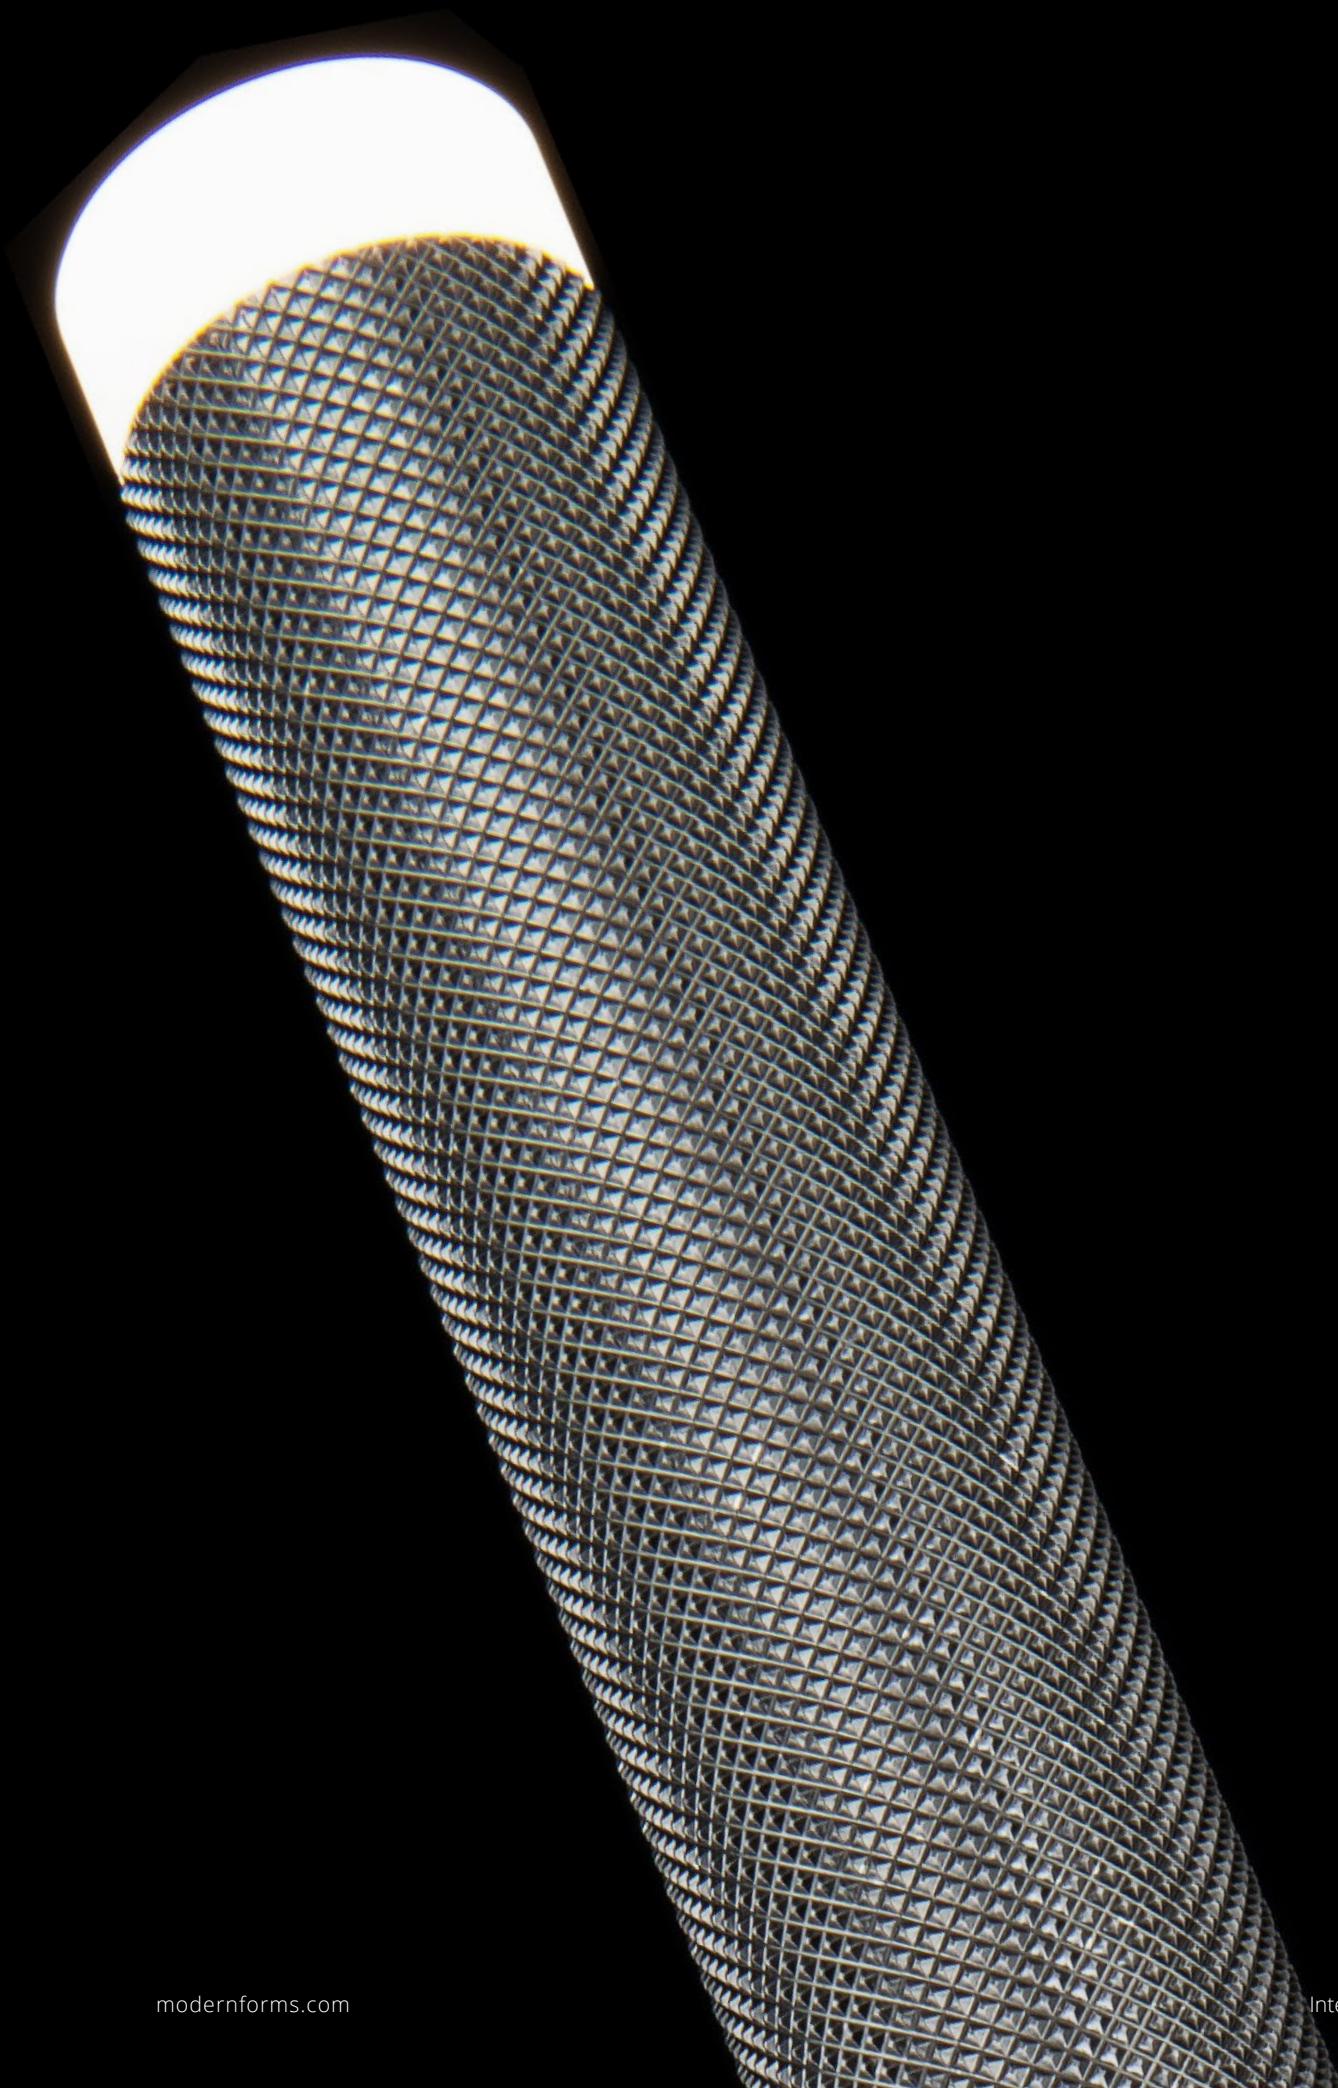

BURNING MAN

A refined touch to modern industrial décor. Deeply textured for a rough tactile aesthetic, this masculine utilitarian design also has brilliant ends encasing LED light sources while providing architectural up and down lighting.

- Uniquely textured and finished metalwork
- Up and down illumination
- ADA compliant
- JA8 Title 24 2019 compliant
- ETL & cETL damp location listed
- Dimmer: ELV, TRIAC 0-10V
- Universal Driver (120-277V) concealed within canopy
- Rated Life: 50,000 hours
- Color temp: 3000K
- CRI: 90

Model	Height	Wattage	Voltage	LED Lumens	Delivered Lumens	Finish
WS-67015	15"	9W	120-277V	617	542	AB AN

Example: WS-67015-AB