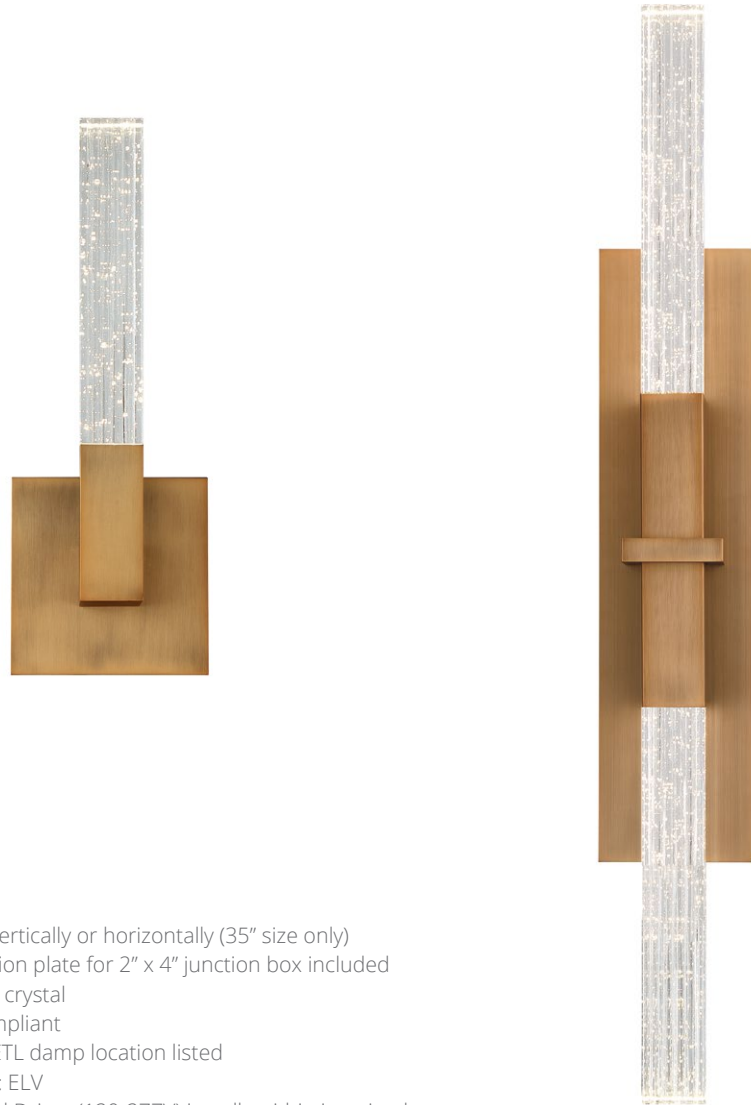

Model	Height	Wattage	Voltage	LED Lumens	Delivered Lumens	Finish
WS-18818	18"	15W	120-277V	1054	971	AB Aged Brass

Example: WS-18818-AB

SCEPTER

A majestic addition to our collection, Scepter is finished in aged brass for a toned-down take on the luxe décor trend. A solid crown of V-cut seeded crystal is affixed to the top for a glamorous refraction, creating a beautiful play of light and shadow on the wall. Meanwhile, the hidden downward-illuminating LED provides plenty of ambience and enough illumination for spatial orientation in low light areas.

Model	Height	Wattage	Voltage	LED Lumens	Delivered Lumens	Finish
WS-10830	30"	9W	120-277V	617	456	AB Aged Brass 

Example: WS-10830-AB

CINEMA

In a luxe aged brass finish, Cinema makes a modern statement. V-cut seeded crystal adds understated glamour when it fills with light sourced from high-performance LEDs. With a variety of styles in the family, Cinema creates a matching lighting environment that can pull multiple rooms together.