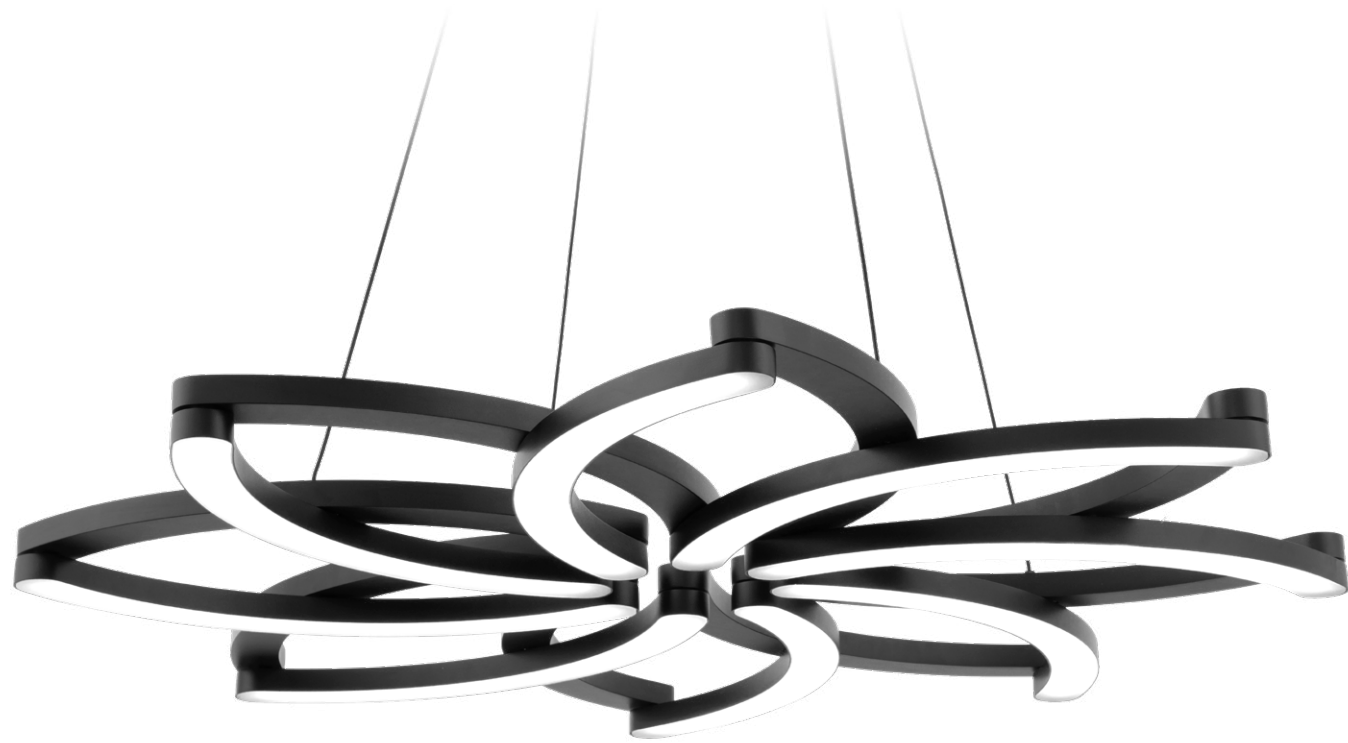

Model	Width	Wattage	Voltage	LED Lumens	Delivered Lumens	Finish
PD-74045	45"	31W	120-277V	2850	1815	AB Aged Brass 

Example: PD-74045-AB

JACKAL

Like star-crossed lovers never to meet, parallels of finely-finished lines and light create the intriguing display. Beautiful in aged brass or black finishes.

- Hang straight swivel
- Ambient light distributed from multiple diffusers
- JA8 Title 24 2019 compliant
- ETL & cETL damp location listed
- Dimmer: ELV, 0-10V
- Universal Driver (120-277V) concealed within canopy
- Six 12" and two 6" down rods included (additional down rods available for purchase)
- Rated Life: 50,000 hours
- Color temp: 3000K
- CRI: 90

Model	Length	Wattage	Voltage	LED Lumens	Delivered Lumens	Finish
PD-80056	56"	40W	120-277V	2794	1937	AB BK Aged Brass Black

Example: PD-80056-AB

BLOOM

Spectacular, yet distinctly different looks from one finely-crafted lightpiece. From a bud of concentrated light to a crown of light.