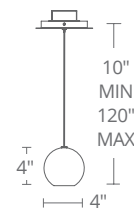

- Thin, powered aircraft cables provide an ultra clean look for adjustable suspension height
- ETL & cETL damp location listed
- Dimmer: ELV
- Universal Driver (120-277V) installs within junction box, driver dimensions: 2.8" x 1.3" x 1.2"
- Rated Life: 70,000 hours
- Color temp: 3000K
- CRI: 90