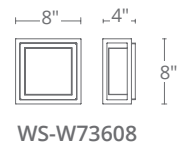

- Mount vertically or horizontally
- Weather-resistant powder coat
- Mitered glass with white ceramic glaze
- ADA compliant, low profile design
- CEC Title 24 compliant
- ETL & cETL wet location listed, IP65
- Dimmer: ELV
- No transformer or driver needed
- Rated Life: 54,000 hours
- Color temp: 3000K
- 277V options available (special order)
- CRI: 90