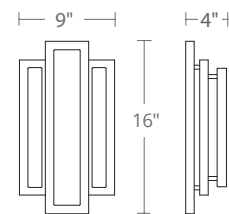

Model	Height	Wattage	Voltage	LED Lumens	Delivered Lumens	Finish
WS-66016	16"	23W	120-277V	709	344	AB Aged Brass

Example: WS-66016-AB