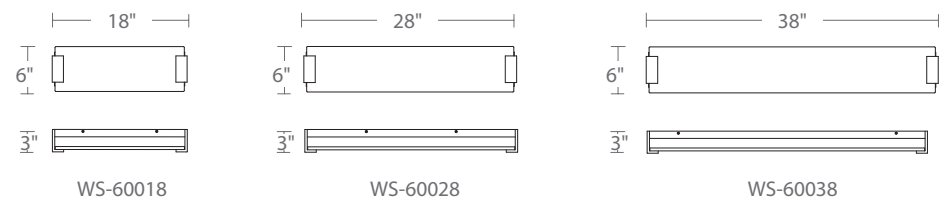

QUARRY

Prized for millennia for its translucent beauty, Spanish alabaster continues its appeal in the Modern Age. Uniformly lit from behind with LEDs, this luminaire provides ambient lighting enhanced by the inherent beauty of this natural stone.

- First quality spanish alabaster
- Distributes light evenly
- Mount vertically or horizontally
- ADA compliant
- JA8 Title 24 2019 compliant
- ETL & cETL damp location listed
- Dimmer: ELV, TRIAC 0-10V
- No driver or transformer needed
- Rated Life: 54,000 hours
- Color temp: 3000K
- CRI: 90

Model	Length	Wattage	Voltage	LED Lumens	Delivered Lumens	Finish
WS-60018	18"	22W	120V	1893	1052	AB Aged Brass
WS-60028	28"	40W		3211	2013	BN Brushed Nickel
WS-60038	38"	61W		4863	3007	

Example: WS-60018-AB