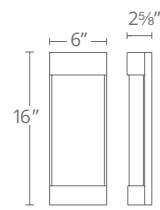

FATHOM

Like diving down into the mysterious depths below the ocean surface. Dramatic cast art glass in a watery design emerges and is showcased with bold black hardware that illuminates from above and below. This artfully crafted wall sconce complements upscale interior and exterior finishes with sophisticated style.

WS-W37916