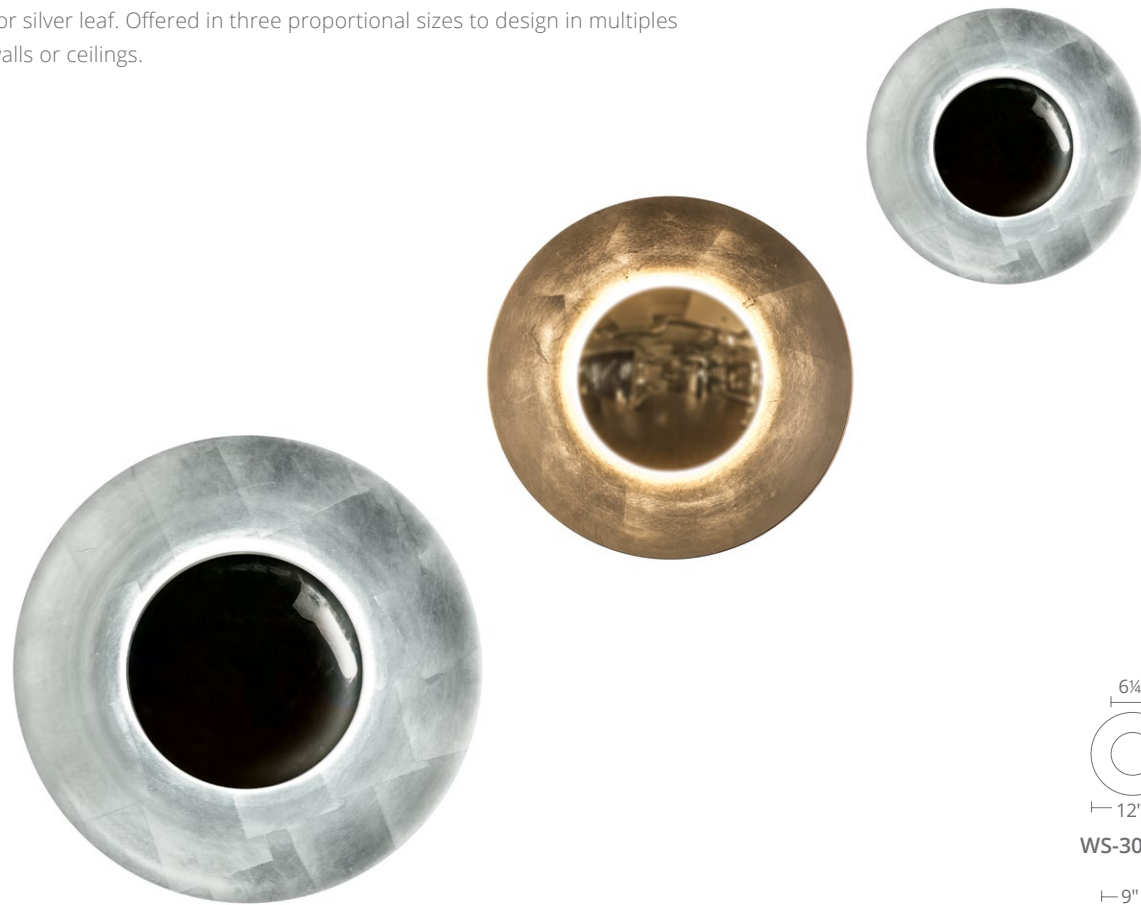

Model	Width	Wattage	Voltage	LED Lumens	Delivered Lumens	Finish
WS-11311	10"	11W	120V	452	393	GL SL

Example: WS-11311-SL
For 277V special order, add an "F" before the finish: WS-11311F-SL

BLAZE

A radiating spectacle of warm indirect illumination from hand applied gold leaf or silver leaf. Offered in three proportional sizes to design in multiples on walls or ceilings.