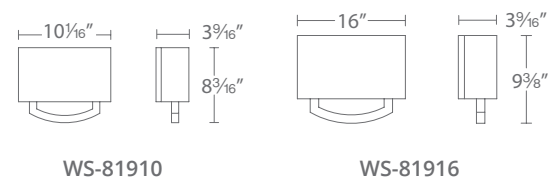

Model	Width	Wattage	Voltage	LED Lumens	Delivered Lumens	Finish
WS-81910	10"	11W	120V	800	484	AB Aged Brass
WS-81916	16"	19W		1400	974	BN Brushed Nickel

Example: WS-81910-AB