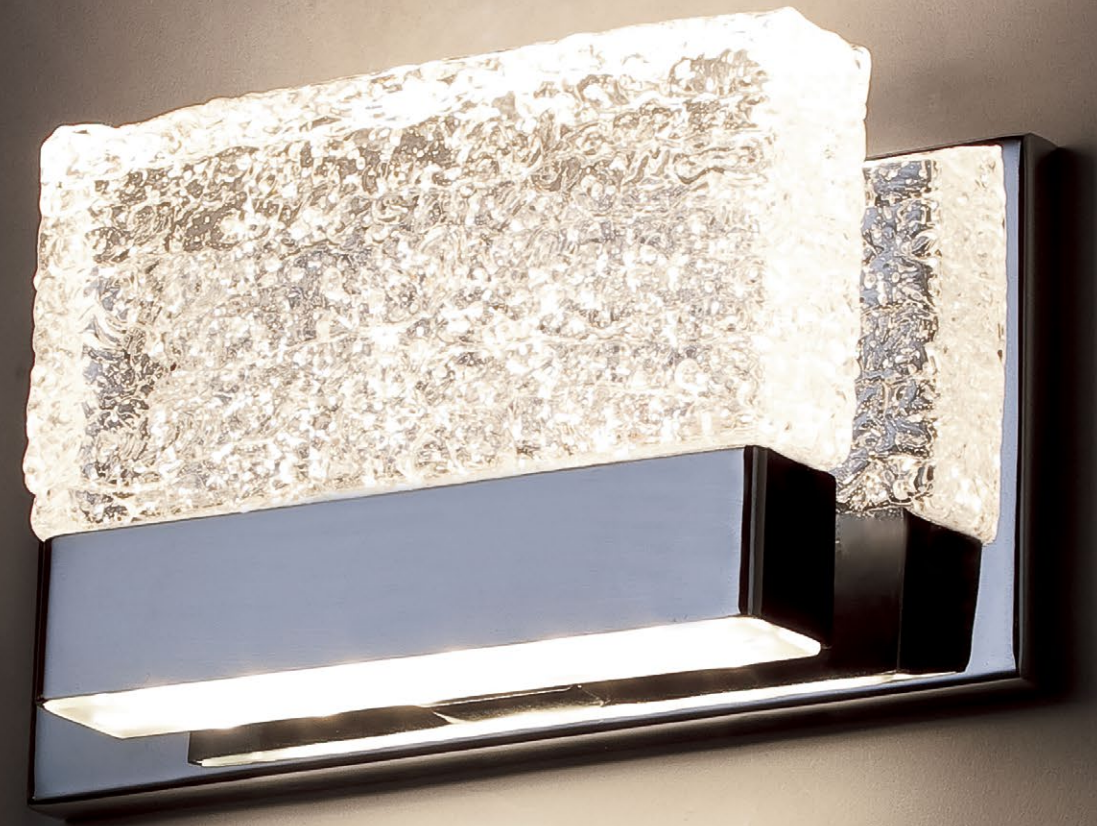

GLACIER

The brilliance of frozen ice. LEDs sparkle and shimmer mesmerizingly through weighty blocks of Piastra glass for luxury baths and powder rooms

- Piastra glass
- Up and down illumination
- ADA compliant, low profile design
- ETL & cETL damp location listed
- Dimmer: ELV
- No transformer or driver required
- Rated Life: 54,000 hours
- Color temp: 3000K
- CRI: 90

Model	Width	#of Lights	Wattage	Voltage	LED Lumens	Delivered Lumens	Finish
WS-6509	9"	1 light	14W	120V	1230	525	CH Chrome

Example: WS-6509-CH