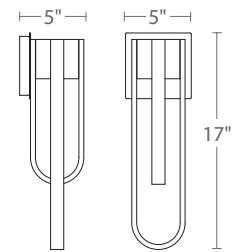

WEXLER

Midcentury modern reinterpreted for a timeless appeal. Minimally adorned Wexler reads on the period with retro influenced interiors or exteriors. This stylish luminaire is available in weather-resistant aged brass or black finishes.

- Silk screen tempered glass diffuser
- Dark Sky Friendly
- JA8 Title 24 2019 compliant
- ETL & cETL wet location listed, IP65
- Dimmer: ELV
- No driver or transformer needed
- Rated Life: 54,000 hours
- Color temp: 3000K
- CRI: 90