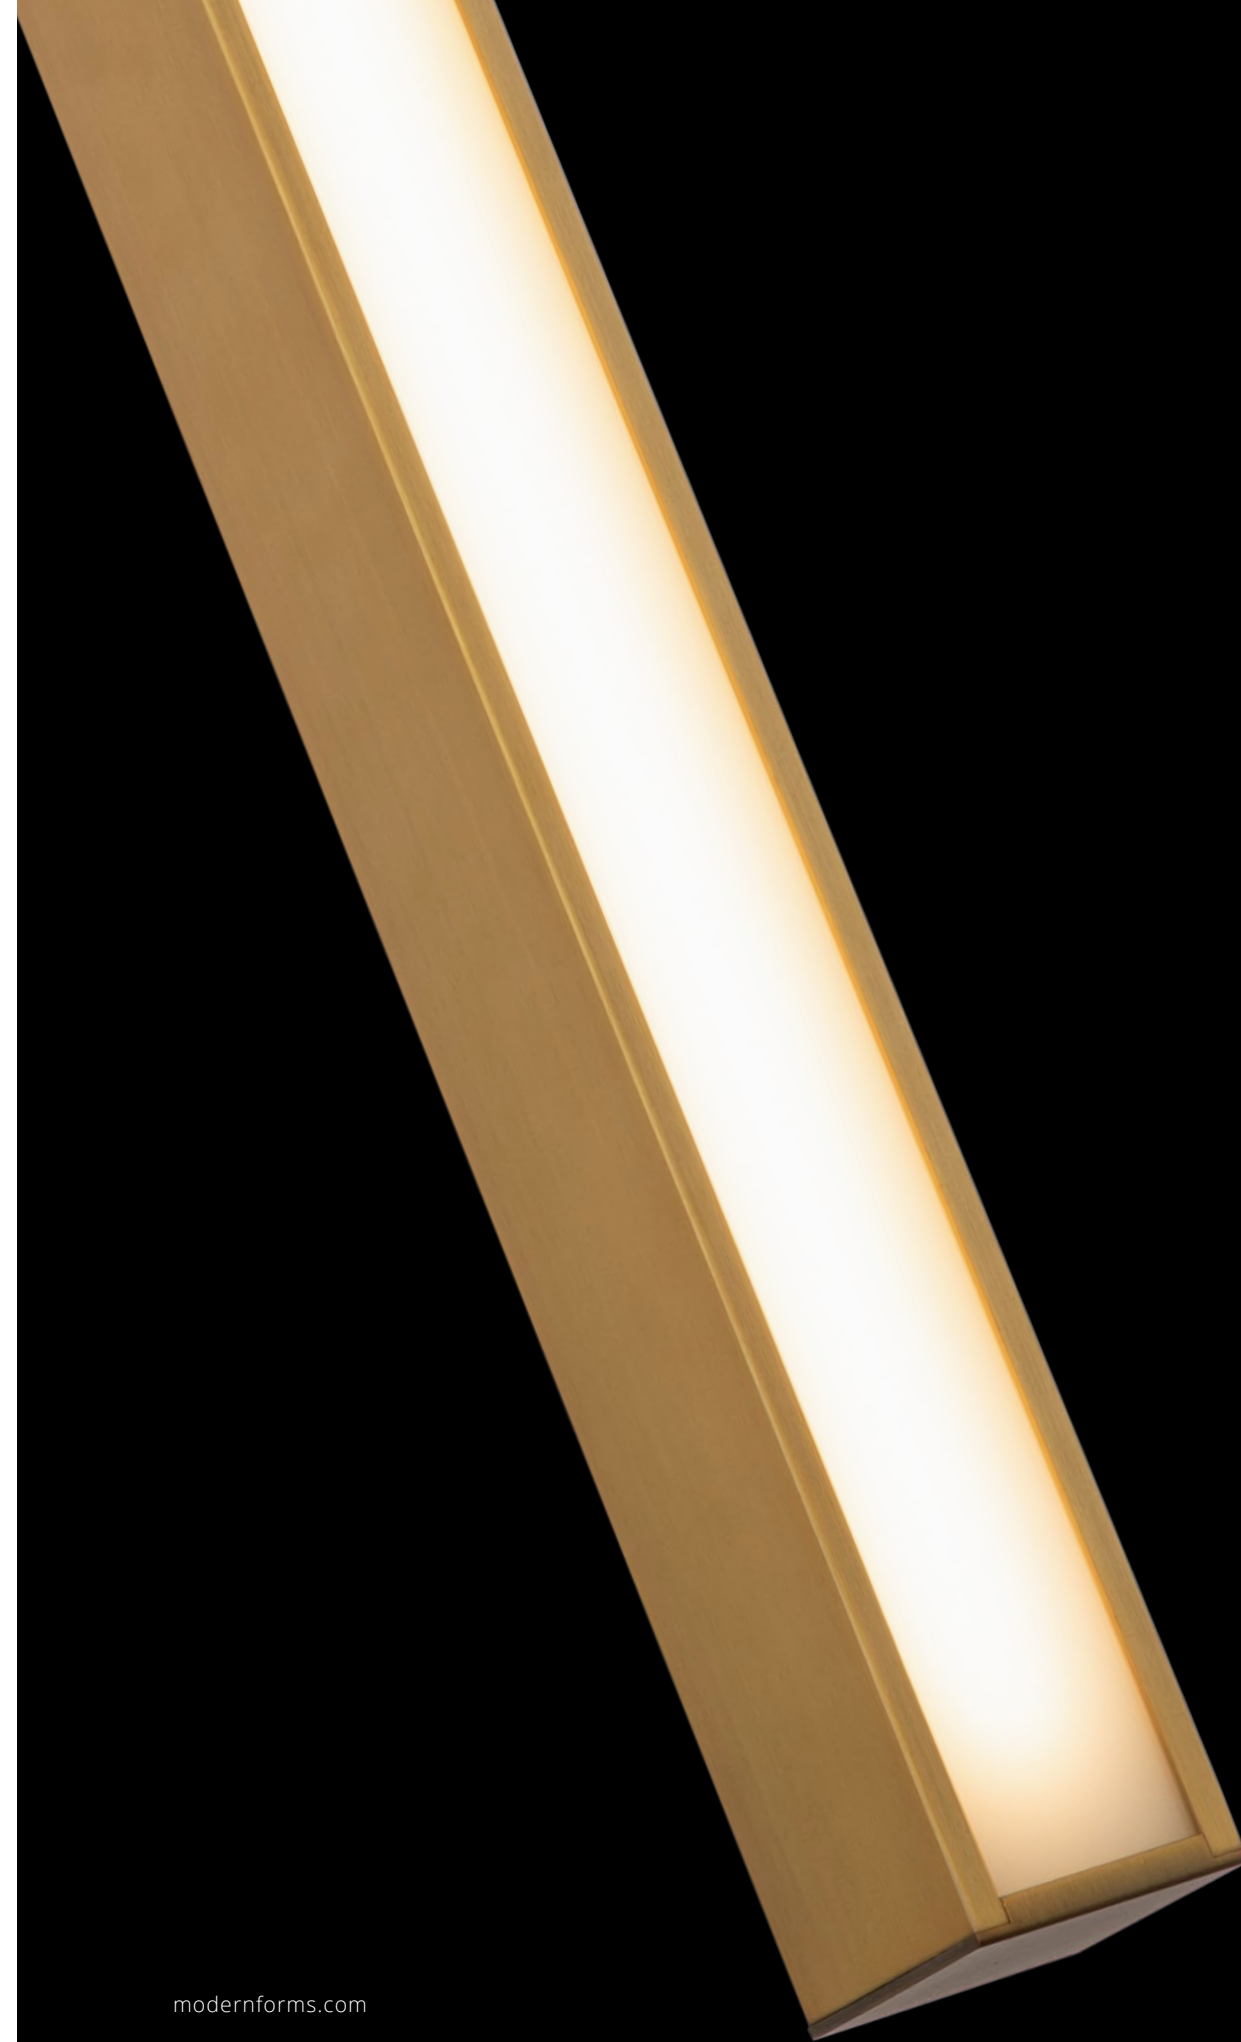

CHAOS

Chaos freezes a moment in time with breathtaking elegance. Ultra thin powered cables stabilize the suspension without visual interference. Each section of this sculptural form is equipped with consistent, LEDs for refined illumination throughout. Let chaos reign.

- Thin, powered aircraft cables provide an ultra clean look for adjustable suspension height
- JA8 Title 24 2019 compliant
- ETL & cETL damp location listed
- Dimmer: ELV, TRIAC 0-10V
- Universal Driver (120-277V) concealed within the canopy
- Rated Life: 50,000 hours
- Color temp: 3000K
- CRI: 90

Model	Height	Wattage	Voltage	LED Lumens	Delivered Lumens	Finish
PD-64814	14"	10W		875	530	AB Aged Brass
PD-64820	20"	15W	120-277V	1444	826	BK Black
PD-64826	26"	22W		1565	1016	

Example: PD-64826-AB