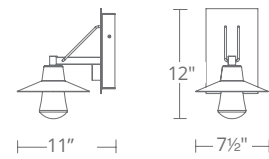

SUSPENSE

Giving the proverbial nod to tradition, it takes a powerful LED to pull off this look in a dark sky friendly design. This contemporary lantern showcases a mouth blown clear glass element and is equipped with state of the art LEDs for a filament-free design. Couple your passion for living with our passion for lighting.

WS-W1911