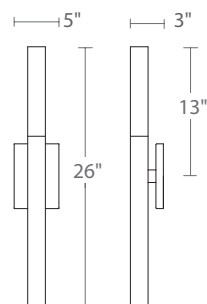

MINX

A glittering torch of illuminated reclaimed fragments of crystal. Elevate your design with illumination that adds a finishing touch of refinement. Discreetly hidden within the luminaire, LEDs offer long-lasting up and down lighting.

- ADA compliant
- Reclaimed K5 crystal
- Minimal exposed hardware
- Up and down illumination
- ETL & cETL damp location listed
- Dimmer: ELV, TRIAC 0-10V
- Universal Driver (120-277V) concealed within the fixture
- Rated Life: 54,000 hours
- Color temp: 3000K
- CRI: 90