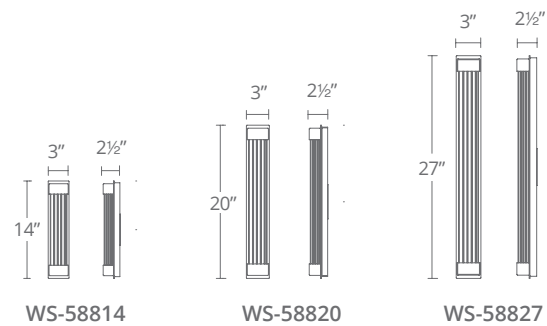

Model	Height	Wattage	Voltage	LED Lumens	Delivered Lumens	Finish
WS-58814	14"	15W		949	504	AB Aged Brass
WS-58820	20"	16W	120V	961	618	
WS-58827	27"	16W		1000	671	

Example: WS-58820-AB