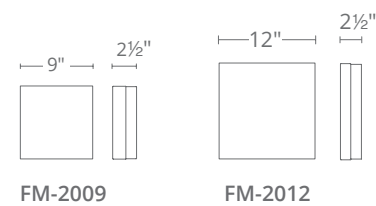

Model	Size	Wattage	Voltage	LED Lumens	Delivered Lumens	Finish
FM-2009-30	9"	31W	120V	2765	1511	BK
FM-2012-30	12"	27W		2555	1015	TT

Example: FM-2012-30-BK
For 2700K add "27" before the finish: FM-2012-27-BK
For 277V special order add a "F" before the finish: FM-2012F-27-BK