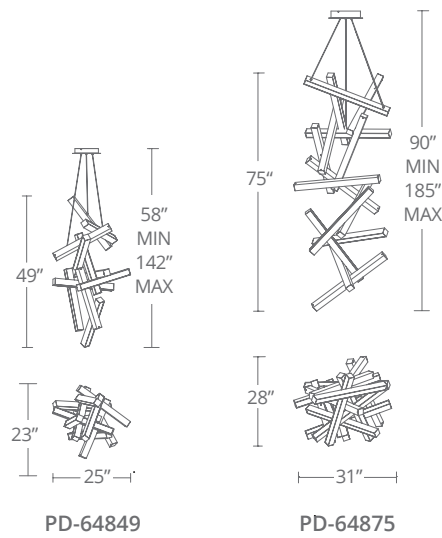

CHAOS

Like piano keys falling through the air, Chaos freezes a moment in time with breathtaking elegance. Ultra-thin powered aircraft cables hold everything in place with as little visual interference as possible, and each section of this sculptural form is equipped with consistent, highly efficient LEDs for refined illumination throughout. Available in brushed aluminum, aged brass or black. Let chaos reign.

- Fixed sculptural form
- Thin, powered aircraft cables provide an ultra-clean look for adjustable suspension height
- CEC Title 24 compliant
- ETL & cETL damp location listed
- Dimmer: ELV, 0-10V
- Universal Driver (120-277V) concealed within the canopy
- Rated Life: 50,000 hours
- Color temp: 3000K
- CRI: 90

Model	Size	Wattage	Voltage	LED Lumens	Delivered Lumens	Finish
PD-64849	49"	30W	120-277V	2123	1923	AL <i>Brushed Aluminum</i>
PD-64875	75"	80W	120-277V	5260	4960	AB <i>Aged Brass</i>
						BK <i>Black</i>

Example: PD-64872-BK