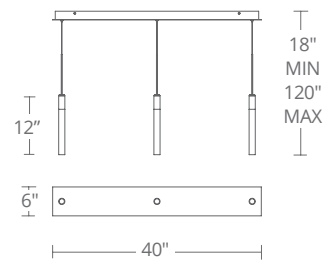

Model	# of lights	Wattage	Voltage	LED Lumens	Delivered Lumens	Finish
PD-35601	1 light	6W	120-277V	224	206	BK PN

Example: PD-35601-BK

MAGIC

Glorious sparkly stalks of Piastra crystal are alluringly remarkable either as a single-file line of slender, individual pendants or as a 23-light linear chandelier with customizable proportions. New rectangular canopies. Long lasting LEDs dim down beautifully. Ideal for large residential, hospitality and commercial applications.