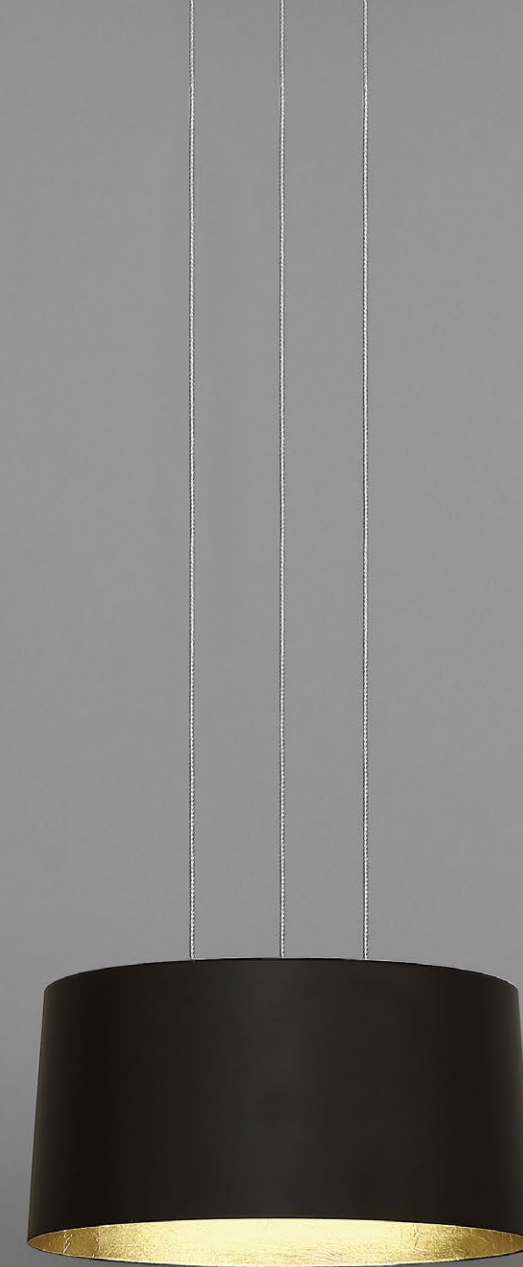

MARIMBA

The single-pendant complement to the beautiful multilight collection of 14K gold leaf or silver leaf pendants. Matching Gilt and Vermeil canopies complete this luxurious design.

For complementary Vermeil sconce See page 168

- 14K gold leaf or silver leaf interior
- Twist lock glass inside, no visible hardware
- Thin, powered aircraft cables provide an ultra-clean look for adjustable suspension height
- ETL & cETL damp location listed
- Dimmer: ELV
- Transformer concealed within the canopy
- Rated Life: 50,000 hours
- Color temp: 3000K
- CRI: 90

Model	Width	Wattage	Voltage	LED Lumens	Delivered Lumens	Finish
PD-52708	8"	14W	120V	753	278	GL Gold Leaf/Dark Bronze SL Silver Leaf/White

Example: PD-52708-GL