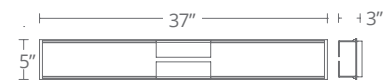

WS-25837

Model	Size	Wattage	Voltage	LED Lumens	Delivered Lumens	Finish
WS-25816	16"	22W		2003	1214	
WS-25827	27"	40W	120V	3685	2242	CH
WS-25837	37"	61W		5578	3194	

Example: WS-25827-CH