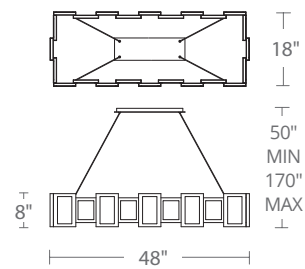

See complimentary piece on page 18, 150

- Handmade from recycled glass
- Molded gold and clear glass shards
- Thin, powered aircraft cables provide an ultra-clean look for adjustable suspension height
- ETL & cETL damp location listed
- Dimmer: ELV, TRIAC 0-10V
- Universal Driver (120-277V) concealed within canopy
- Rated Life: 50,000 hours
- Color temp: 3000K
- CRI: 90

Model	Length	Wattage	Voltage	LED Lumens	Delivered Lumens	Finish
PD-66048	48"	45W	120-277V	1936	1097	AB Aged Brass

Example: PD-66048-AB