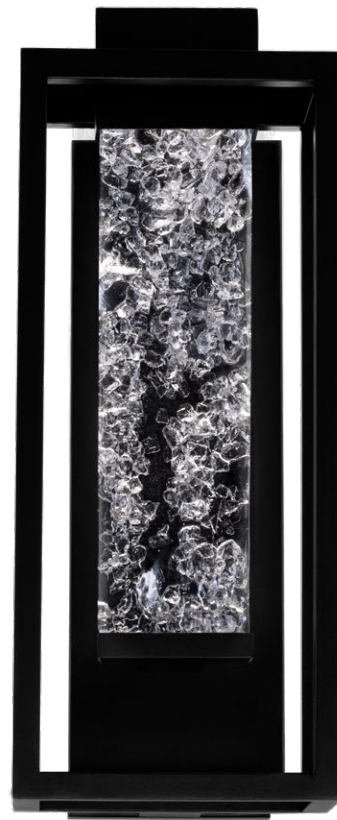

LANTERNA

Update your style from traditional lanterns to this clean and open frame. Graciously exquisite with its unique art glass clandestinely illuminated with LEDs to create interest and light refraction on surrounding surfaces.

- Uniquely hand-crafted from recycled glass
- ETL & cETL wet location listed, IP65
- Dimmer: ELV
- No transformer or driver needed
- Rated Life: 54,000 hours
- Color temp: 3000K
- CRI: 90

WS-W56014

WS-W56018

Model	Height	Wattage	Voltage	LED Lumens	Delivered Lumens	Finish
WS-W56014	14"	6W	120V	400	116	BK
WS-W56018	18"	10W	120V	800	211	Black

Example: WS-W56014-BK