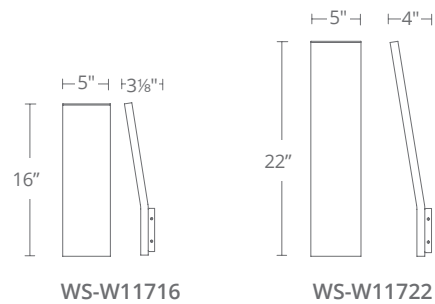

Model	Height	Wattage	Voltage	LED Lumens	Delivered Lumens	Finish
WS-W11716	16"	15W	120V	1112	893	AL <i>Brushed Aluminum</i>
WS-W11722	22"	19W		1408	1200	BK <i>Black</i>

Example: WS-W11722-BK
For 277V special order add an "F" before the finish: WS-W11716F-AL