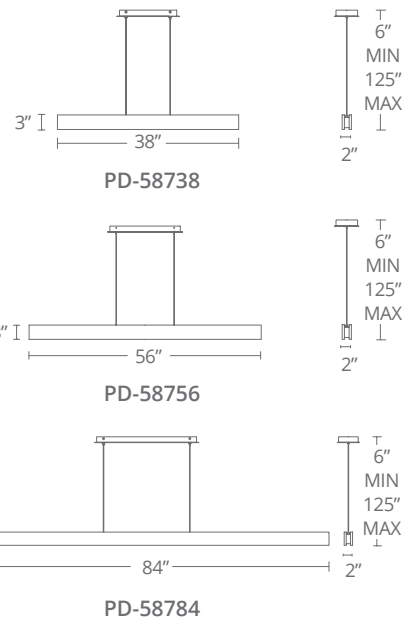

Model	Width	Wattage	Voltage	LED Lumens	Delivered Lumens	Finish
PD-58738	38"	44W		1736	744	DW
PD-58756	56"	74W	120V	2810	1074	WAL
PD-58784	84"	96W		4000	1500	

Example: PD-58756-DW
For 277V special order add an "F" before the finish: PD-58756F-DW