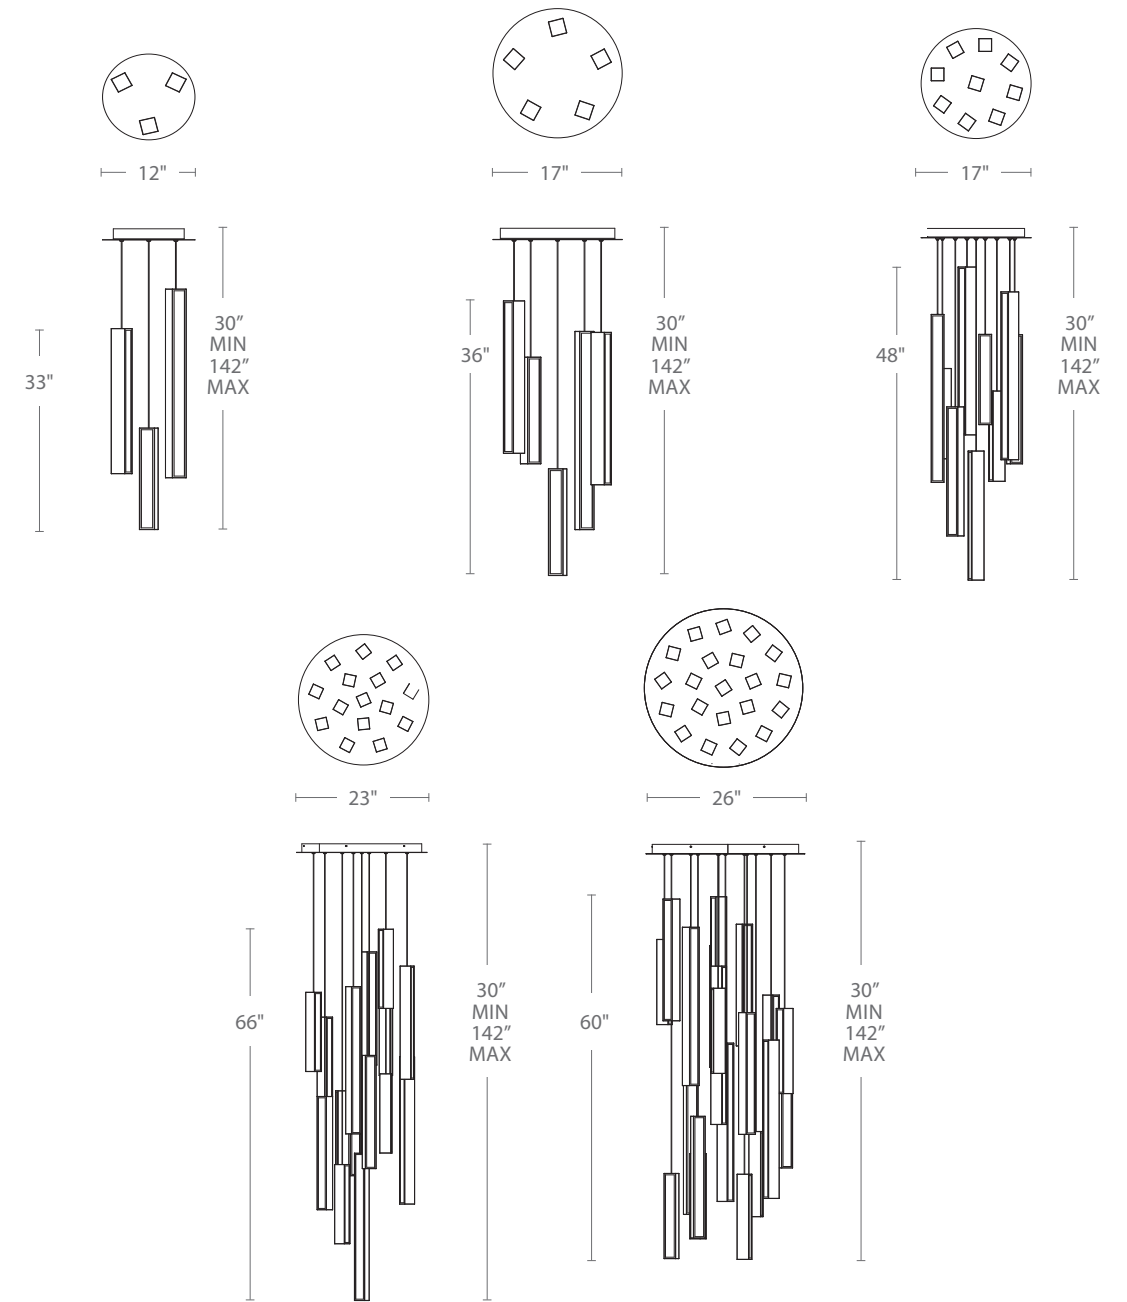

Model	# of Lights	Wattage	Voltage	LED Lumens	Delivered Lumens	Finish	Canopy
PD-64803R	3 Lights	27W		1702	1114		
PD-64805R	5 Lights	37W		2332	1747		
PD-64809R	9 Lights	67W	120-277	4020	2807	BK/AB	Black/Aged Brass
PD-64815R	15 Lights	114W		7285	3871		
PD-64821R	21 Lights	135W		10199	4591		

Example: PD-64809R-BK/AB-AB