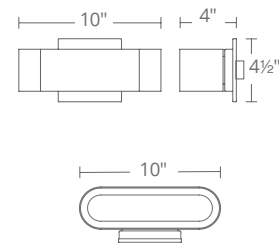

- Up & down light
- ADA compliant, low profile design
- ETL & cETL damp location listed
- Dimmer: ELV
- Universal Driver (120-277V) installs within the junction box, driver dimensions: 2.8" x 1.3" x 1.2"
- Conversion plate for 4" J box included
- Rated Life: 54,000 hours
- Color temp: 3000K
- 2700K/3500K special order
- CRI: 90

Model	Width	Wattage	Voltage	LED Lumens	Delivered Lumens	Finish
WS-39610	10"	16W	120-277V	1159	773	BN <i>Brushed Nickel</i>

Example: WS-39610-BN
For 2700K add "-27"; 3500K add "-35" before the finish: WS-39610-27-BN