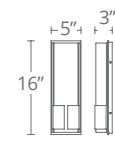

VODKA

Architectural accents and frame add a sophisticated aesthetic to the sparkling glass lens. This versatile luminaire can be placed as a centerpiece on a ceiling, wall or both. Proprietary LEDs fill the room with even, shadow free illumination and a subtle glow.

For complementary
Vodka flush mount
See page 282

- Tempered, mitered glass diffuser with crystalline effect
- ADA compliant
- CEC Title 24 compliant
- ETL & CETL damp location listed
- Dimmer: ELV
- No driver or transformer needed
- Rated Life: 54,000 hours
- Color temp: 3500K
- CRI: 90

WS-25816

Model	Size	Wattage	Voltage	LED Lumens	Delivered Lumens	Finish
WS-25816	16"	22W		2003	1214	
WS-25827	27"	40W	120V	3685	2242	CH
WS-25837	37"	61W		5578	3194	

Example: WS-25827-CH