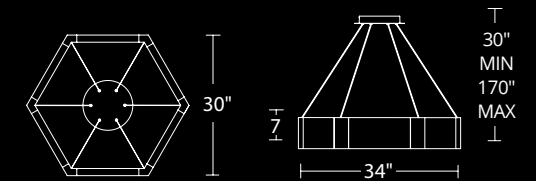

Model	Length	Wattage	Voltage	LED Lumens	Delivered Lumens	Finish
PD-76034	34"	32W	120-277V	2400	1745	AB AN

Example: PD-76034-AB

MINX

Illustrious reclaimed crystal that has been crushed and suspended are set in rods and illuminated throughout by discretely hidden LEDs.