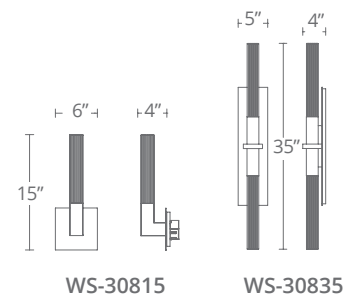

Model	Height	Wattage	Voltage	LED Lumens	Delivered Lumens	Finish
WS-30815	15"	7W	120-277V	544	423	AB
WS-30835	35"	21W	120-277V	953	499	Aged Brass

Example: WS-30835-AB