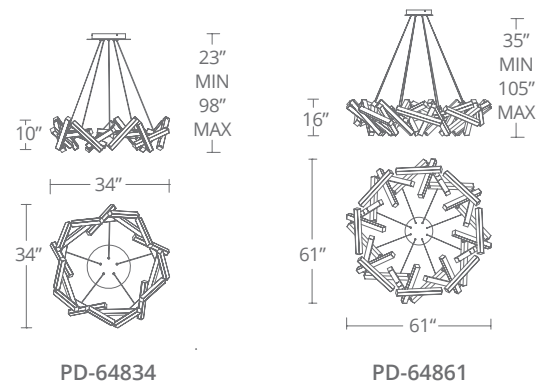

CHAOS

Like piano keys falling through the air, Chaos freezes a moment in time with breathtaking elegance. Ultra-thin powered aircraft cables hold everything in place with as little visual interference as possible, and each section of this sculptural form is equipped with consistent, highly efficient LEDs for refined illumination throughout. Available in brushed aluminum, aged brass or black. Let chaos reign.

- Fixed sculptural form
- Thin, powered aircraft cables provide an ultra-clean look for adjustable suspension height
- CEC Title 24 compliant
- ETL & cETL damp location listed
- Dimmer: ELV, 0-10V
- Universal Driver (120-277V) concealed within the canopy
- Rated Life: 50,000 hours
- Color temp: 3000K
- CRI: 90

Model	Width	Wattage	Voltage	LED Lumens	Delivered Lumens	Finish
PD-64834	34"	40W	120-277V	2717	2407	AL AB BK
PD-64861	61"	60W	120-277V	4010	3720	Brushed Aluminum Aged Brass Black

Example: PD-64861-AL