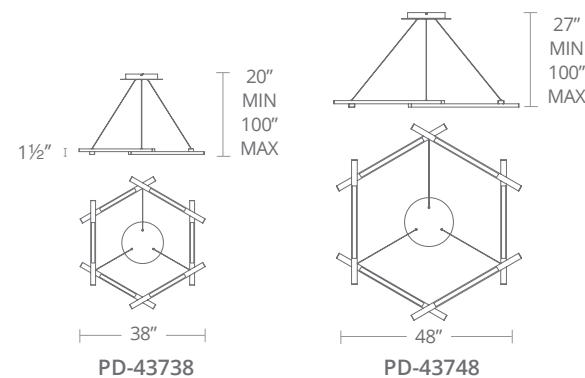

Innovation comes to light with this unique pendant design. Minimalist styling reveals six linear aluminum constructed elements with functional down light that can be arranged to your specification. Dims beautifully.

- Down light only
- Thin, powered aircraft cables provide an ultra-clean look for adjustable suspension height
- CEC Title 24 compliant
- ETL & cETL damp location listed
- Dimmer: ELV, 0-10V
- Universal Driver (120-277V) concealed within the canopy
- Rated Life: 50,000 hours
- Color temp: 3000K
- CRI: 90