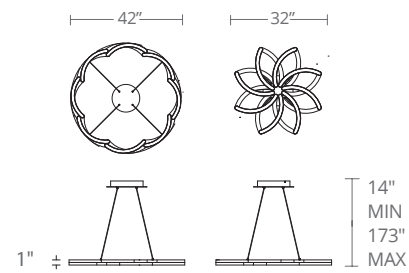

- Quick spin-on canopy design with minimal hardware for easy installation
- Extends and retracts mechanically from 32" to 42"
- Thin, powered aircraft cables provide an ultra-clean look for adjustable suspension height
- JA8 Title 24 2019 compliant
- ETL & cETL damp location listed
- Dimmer: ELV, TRIAC 0-10V
- Universal Driver (120-277V) concealed within canopy
- Rated Life: 50,000 hours
- Color temp: 3000K
- CRI: 90

Model	Length	Wattage	Voltage	LED Lumens	Delivered Lumens	Finish
PD-73032	32"	45W	120-277V	3679	2366	AL BK

Example: PD-73032-BK