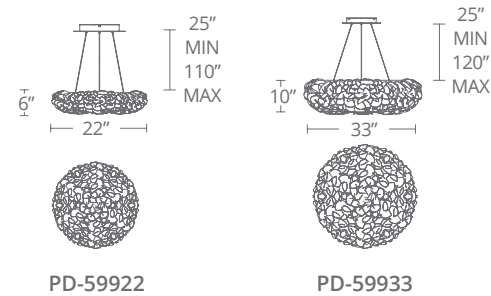

- Universal Driver (120-277V) concealed within the canopy
- Glowing cluster of interlocked petal shades
- Magnetic tool-free shade installation for easy maintenance
- Thin, powered aircraft cables provide an ultra-clean look for adjustable suspension height
- CEC Title 24 compliant
- ETL & cETL damp location listed
- Dimmer: ELV, TRIAC, 0-10V
- Rated Life: 50,000 hours
- Color temp: 3000K
- CRI: 90

Model	Diameter	Wattage	Voltage	LED Lumens	Delivered Lumens	Finish
PD-59922	22"	32W	120-277V	2718	2333	BN <i>Brushed Nickel</i>
PD-59933	33"	44W		3980	3375	

Example: PD-59922-BN