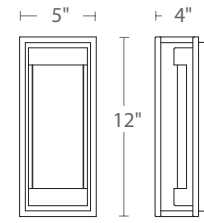

ELYSE

Like with ocean waves in the horizon, light twinkles in the undulating glass within this lantern. The minimalistic frame and discreetly-hidden LED technology for soft illumination are well-suited for entrances of upscale residences and commercial spaces.

- Handmade fused glass
- Mount vertically or horizontally
- ADA compliant (WS-W58012 only)
- JA8 Title 24 2019 compliant
- ETL & cETL wet location listed, IP65
- Dimmer: ELV, TRIAC 0-10V
- Universal Driver (120-277V) concealed within canopy
- Rated Life: 50,000 hours
- Color temp: 3000K
- CRI: 90

WS-W58012