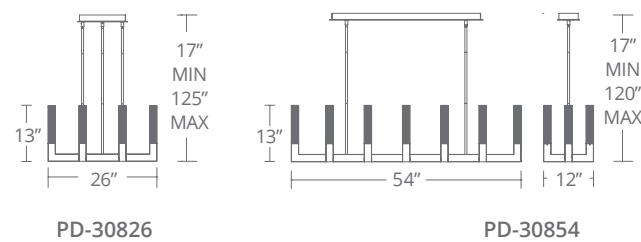

- Hang straight swivel
- V-cut K5 crystal
- Intricately welded for a seamless look
- CEC Title 24 compliant
- ETL & cETL damp location listed
- Dimmer: ELV, 0-10V
- Universal Driver (120-277V) concealed within canopy
- Six 12" and two 6" down rods included with PD-30854; twelve 12" and four 6" down rods included with PD-30826 (additional down rods available for purchase)
- Rated Life: 50,000 hours
- Color temp: 3500K
- CRI: 90

Model	Width	Wattage	Voltage	LED Lumens	Delivered Lumens	Finish
PD-30826	26"	56W	120-277V	4352	3488	AB Aged Brass
PD-30854	54"	86W		6528	5232	

Example: PD-30854-AB