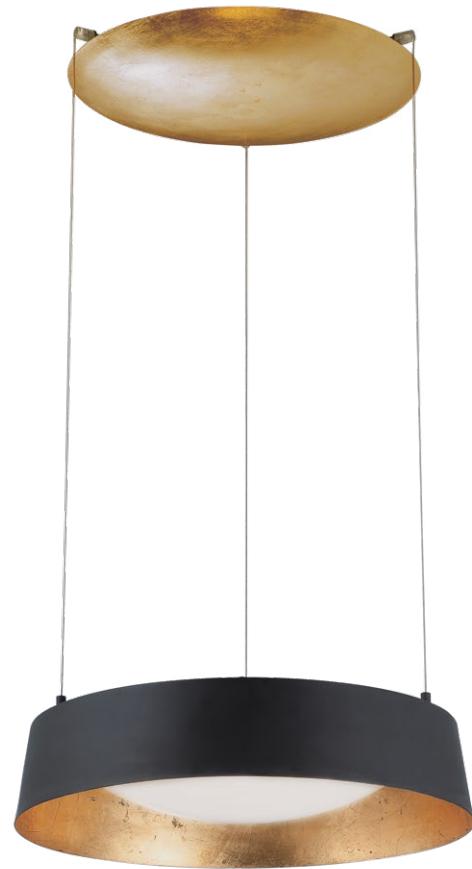

GILT

A modern gilt medallion glows above from LEDs lighting upward from the pendant while concealed down lighting delivers perfect illumination on tabletops and surfaces below. Hand finished in dark bronze with gold leaf interior for an opulent lustrous appeal.

For complementary
GILT flush mount
See page 288

- Up & down illumination
- 14K gold leaf or silver leaf interior
- Thin, powered aircraft cables provide an ultra-clean look for adjustable suspension height
- ETL & cETL damp location listed
- Dimmer: ELV
- Transformer concealed within canopy
- Rated Life: 50,000 hours
- Color temp: 3000K
- 277V special order
- CRI: 90

Model	Diameter	Wattage	Voltage	LED Lumens	Delivered Lumens	Finish	Canopy-Interior/Exterior
PD-51318	18"	55W	120V	4050	2618	GL	Gold Leaf/Dark Bronze

Example: PD-51318-GL
For 277V special order, add an "F" before the finish: PD-51318F-GL