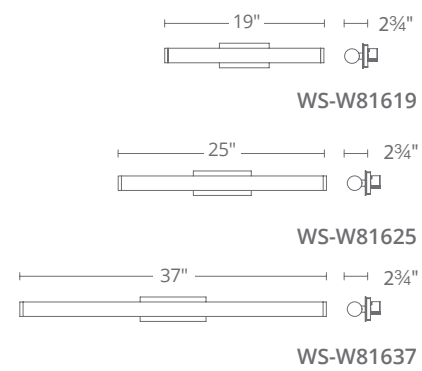

- Mount vertically or horizontally
- 1/4" thick wall co-extruded clear and white optical acrylic
- ADA compliant, low profile design
- ETL & cETL wet location listed, IP65
- Dimmer: ELV
- Universal Driver (120V-277V) installs within junction box, driver dimensions: 2.8" x 1.3" x 1.2"
- Conversion plate for 4" J box included
- Rated Life: 54,000 hour
- Color temp: 3500K
- CRI: 90

Model	Size	Wattage	Voltage	LED Lumens	Delivered Lumens	Finish
WS-W81619	19"	15W		1500	1010	AL <i>Brushed Aluminum</i>
WS-W81625	25"	20W	120V-277V	1725	1375	
WS-W81637	37"	30W		2560	2130	

Example: WS-W81619-AL