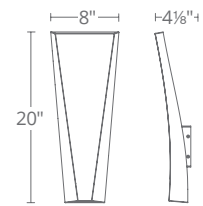

BIG V

Sometimes, the name says it all. More impressive in real life, this monolith of a vaulted sconce will light a façade and make a great, big, bold design statement.

WS-W69620