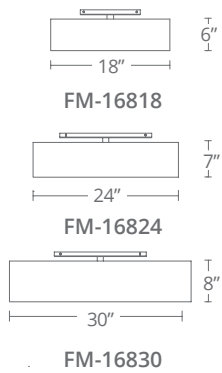

Model	Diameter	Wattage	Voltage	LED Lumens	Delivered Lumens	Finish
FM-16818	18"	26W		2015	1996	BN <i>Brushed Nickel</i>
FM-16824	24"	32W	120V	2644	2474	
FM-16830	30"	48W		3869	3815	

Example: FM-16818-BN
For 277V special order add an "F" before the finish: FM-16818F-BN