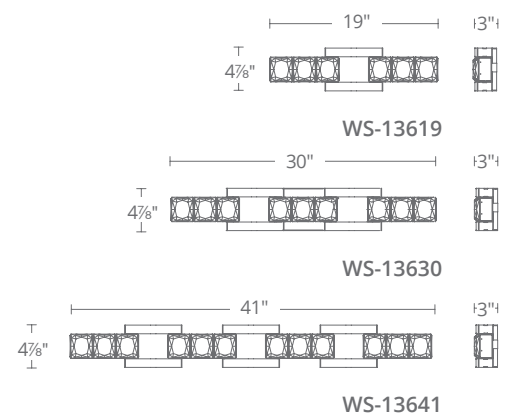

SOFIA

Elegant as a classic tennis bracelet. Solid hand cut faceted crystals like oversized cushion-cut diamonds in a beautiful and shiny polished setting add a resplendent fashion statement with a touch of the grace of yesteryear to beautify any room. A vision of Hollywood, redefined.

- Clear hand cut crystal
- ADA compliant, low profile design
- ETL & cETL damp location listed
- Dimmer: ELV
- No transformer or driver required
- Rated Life: 50,000 hours
- Color temp: 3500K
- CRI: 90

Model	# of Light	Width	Wattage	Voltage	LED Lumens	Delivered Lumens	Finish
WS-13619	2 lights	19"	19W		1091	994	
WS-13630	3 lights	30"	28W	120V	1611	1521	PN Polished Nickel
WS-13641	4 lights	41"	37W		3200	1939	

Example: WS-13619-PN