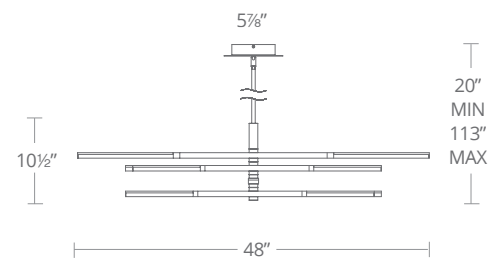

Model	Width	Wattage	Voltage	LED Lumens	Delivered Lumens	Finish
PD-50748	48"	41W	120-277V	4795	2055	AL <i>Brushed Aluminum</i> BK <i>Anodized Black</i> BR <i>Brushed Brass</i>

Example: PD-50748-BK