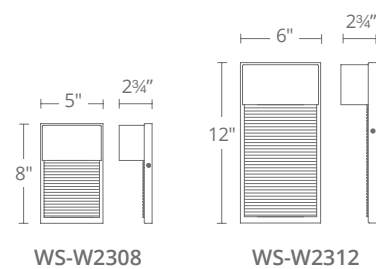

Model	Height	Wattage	Voltage	LED Lumens	Delivered Lumens	Finish
WS-W2308	8"	8W	120V	280	245	BK
WS-W2312	12"					Black

Example: WS-W2312-BK
For 277V special order, add an "F" before the finish: WS-W2312F-BK