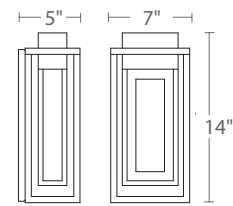

DORNE

Beautiful ambient light warms over the antiqued brass finished feature to indirectly illuminate entryways subtly for a soft and comforting glow. This durable indoor/outdoor wall sconce offers advanced LED technology discreetly hidden in its robust housing.

- Contrasting aged brass finish and textured black
- Dark Sky Friendly
- JA8 Title 24 2019 compliant
- ETL & cETL wet location listed, IP65
- Dimmer: ELV
- No driver or transformer needed
- Rated Life: 54,000 hours
- Color temp: 3000K
- CRI: 90

WS-W57014