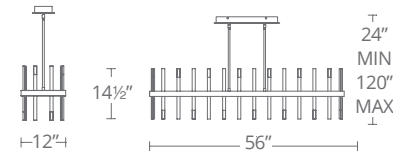

Model	Size	Wattage	Voltage	LED Lumens	Delivered Lumens	Finish
PD-87956	56"	91W	120-277V	8190	4244	BK/AB Black/Aged Brass

Example: PD-87956-BK/AB