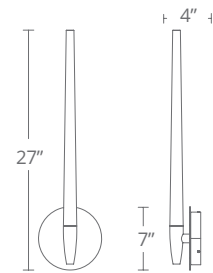

- Up and down illumination
- Shatterproof optical grade polycarbonate
- ADA compliant
- ETL & cETL damp location listed
- Dimmer: ELV, TRIAC, 0-10V
- Universal Driver (120-277V) concealed within the canopy
- Rated Life: 54,000 hours
- Color temp: 3500K
- CRI: 90

Model	Height	Wattage	Voltage	LED Lumens	Delivered Lumens	Finish
WS-92927	27"	13W	120-277V	466	362	AB Aged Brass PN Polished Nickel

Example: WS-92927-AB