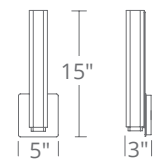

WS-3115

Model	Height	Wattage	Voltage	LED Lumens	Delivered Lumens	Finish
WS-3111	11"	18W	120V	1488	1093	BN <i>Brushed Nickel</i>
WS-3115	15"	20W		1673	1124	BR <i>Brushed Brass</i> BZ <i>Bronze</i> CH <i>Chrome</i>

Example: WS-3115-BR
For 277V special order add an "F" before the finish: WS-3115F-BR
For 2700K special order add a "-27", 3500K add a "-35" before the finish: WS-3115-27-BR