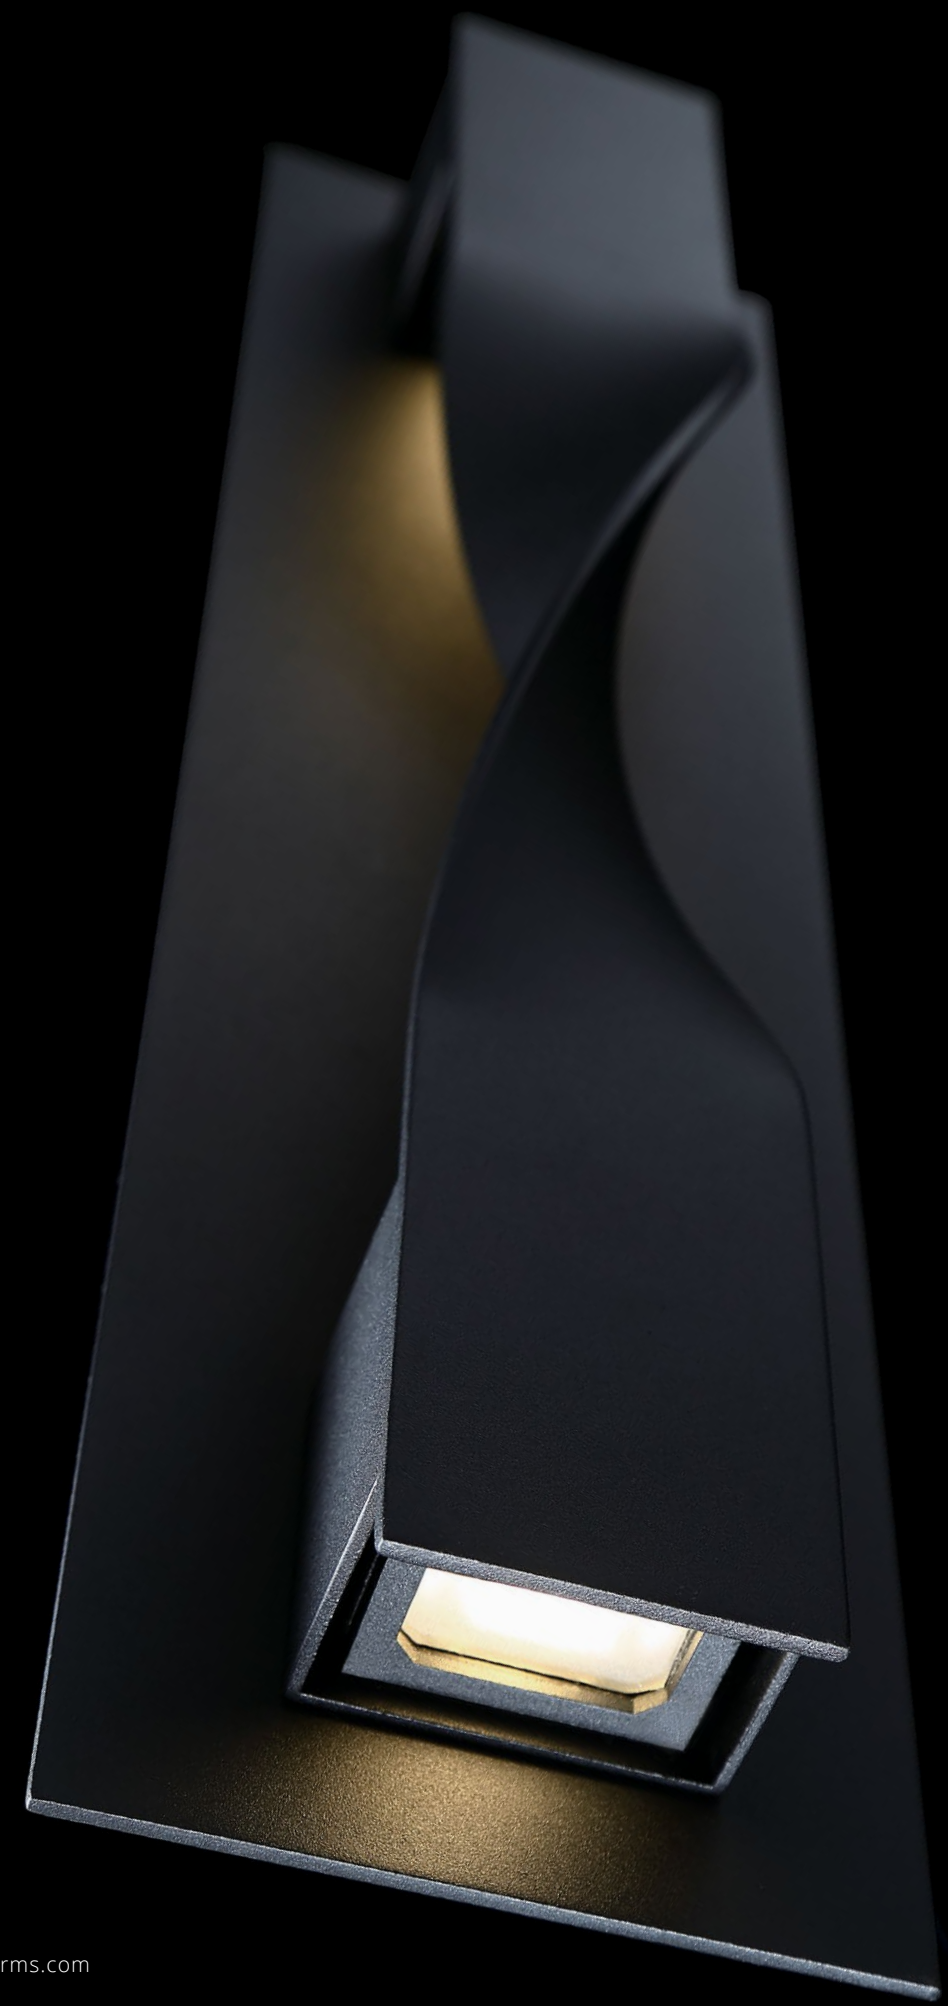

TWIST

Dramatically illuminated curvature. A multi-dimensional metal wall sculpture captivates from various directions in luxurious exterior and interior environments. The fluid hardware reveals a beautiful play of light and shadow within.

- Weather-resistant powder coat
- Up and down illumination for wall grazing
- ADA compliant, low profile design
- ETL & cETL wet location listed, IP65
- Dimmer: ELV
- No transformer or driver needed
- Rated Life: 50,000 hours
- Color temp: 3000K
- CRI: 90

Model	Height	Wattage	Voltage	LED Lumens	Delivered Lumens	Finish
WS-W5620	20"	17W	120V	551	402	BK <i>Black</i> BZ <i>Bronze</i> GH <i>Graphite</i>

Example: WS-W5620-BZ