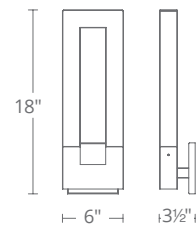

Model	Height	Wattage	Voltage	LED Lumens	Delivered Lumens	Finish
WS-31618	18"	20W	120-277V	722	709	PN Polished Nickel

Example: WS-31618-PN