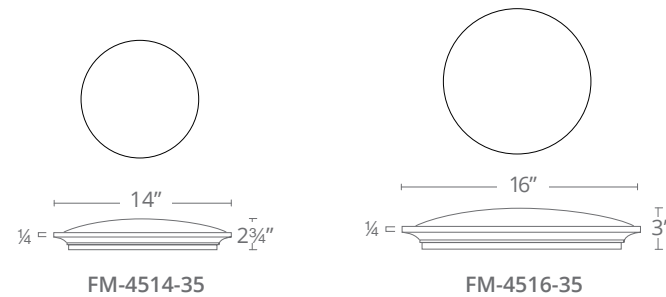

- Universal Driver (120-277V) concealed within the fixture
- Optically efficient acrylic diffuser
- Secondary lens to spread light evenly
- Twist & Lock installation with no visible hardware
- CEC Title 24 compliant
- ETL & cETL damp location listed
- Dimmer: TRIAC, ELV
- Rated Life: 59,000 hours
- Color temp: 3500K
- CRI: 90

Model	Diameter	Wattage	Voltage	LED Lumens	Delivered Lumens	Finish
FM-4514-35	14"	20W	120-277V	1500	1464	BN <i>Brushed Nickel</i>
FM-4516-35	16"	27W		2300	2152	

Example: FM-4516-35-BN