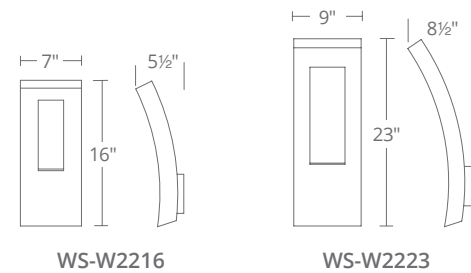

Model	Height	Wattage	Voltage	LED Lumens	Delivered Lumens	Finish
WS-W2216	16"	17W	120V	960	617	BK
WS-W2223	23"	26W		1440	912	BZ

Example: WS-W2223-BK