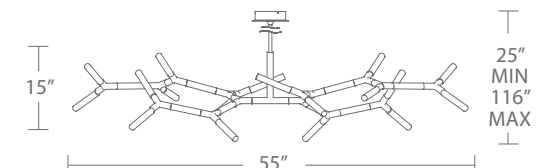

KRYPTONITE

An elaborate modern array of wands crowned with crystals illuminated by LEDs. Slim low profile adjustable elemental cylindrical designs for modern vignettes created in free form. This chandelier can stand alone or be ganged together in multiples.

- Rotatable arms
- Cylindrical crystalized Piastra crystal
- Adjust at joints to customize look
- ETL & cETL damp location listed
- Dimmer: ELV
- Universal Driver (120-277V) installs within junction box, driver dimensions: 2.8" x 1.3" x 1.2"
- Three 12" and one 6" down rods included (additional down rods available for purchase)
- Rated Life: 50,000 hours
- Color temp: 3000K
- CRI: 90

Model	Width	Wattage	Voltage	LED Lumens	Delivered Lumens	Finish
PD-54732	27"	31W	120-277V	1195	962	BK Black/Piastra Crystal
PD-54765	55"	46W	120-277V	1780	1217	PN Polished Nickel/Piastra Crystal

Example: PD-54765-BK

PD-54765