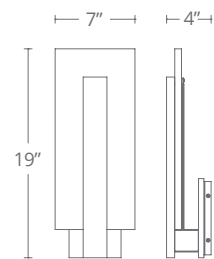

Model	Height	Wattage	Voltage	LED Lumens	Delivered Lumens	Finish
WS-84819	19"	28W	120V	1317	1219	DW <i>Dark Walnut</i>

Example: **WS-84819-DW**