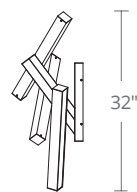

13"

32"

Model	Height	Wattage	Voltage	LED Lumens	Delivered Lumens	Finish
WS-64832	32"	29W	120-277V	1838	1259	AB Aged Brass AL Brushed Aluminum BK Black

Example: WS-64832-AB