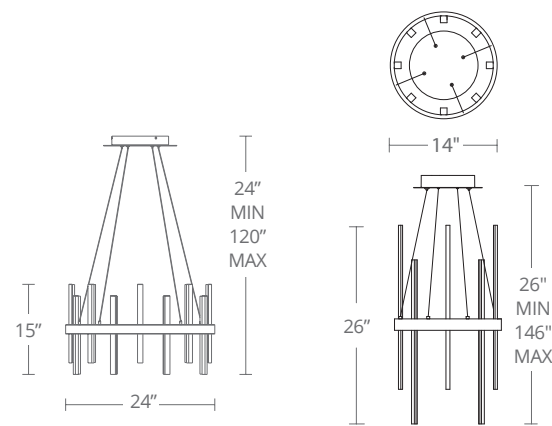

Model	Diameter	Wattage	Voltage	LED Lumens	Delivered Lumens	Finish
PD-87914	14"	47W	120-277V	2742	2660	BK/AB Black/Aged Brass
PD-87924	24"	56W	120-277V	5040	2425	BK/AB Black/Aged Brass

Example: PD-87914-BK/AB