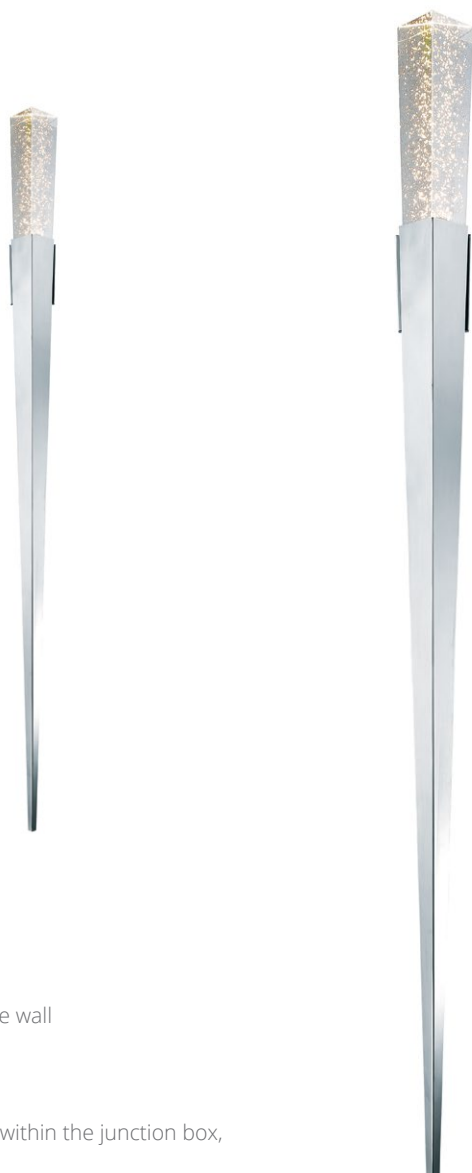

Model	Height	Wattage	Voltage	LED Lumens	Delivered Lumens	Finish
WS-12721	21"	10W	120V	830	175	CH Chrome

Example: WS-12721-CH
 For 277V special order, add an "F" before the finish: WS-12721F-CH

ELESSAR

Magically transform a room with dramatic elegance. LEDs are thoughtfully hidden behind the striking polished stainless steel stem to provide dramatic indirect light on the wall behind. Spectacularly crowned with solid crystal where the bubbles frozen within project a million sparkles upward. Put this one on the wish list. Available in two dramatic sizes