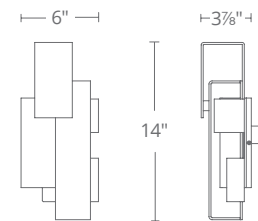

Model	Height	Wattage	Voltage	LED Lumens	Delivered Lumens	Finish
WS-95614	14"	11W	120-277V	210	130	TT Titanium

Example: WS-95614-TT