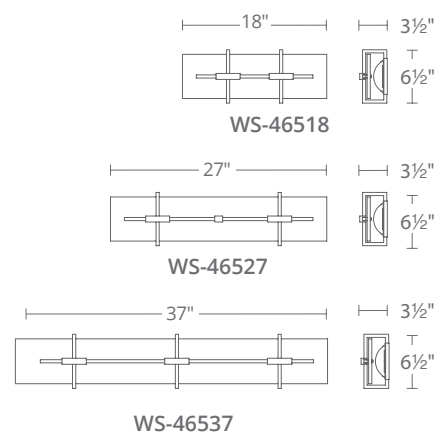

- Can be mounted vertically or horizontally
- 304 stainless steel for an enduring polished finish
- White ceramic glaze silk-screened mitered glass
- ADA compliant, low profile design
- ETL & cETL damp location listed
- Dimmer: ELV
- No transformer or driver required
- Rated Life: 80,000 hours
- Color temp: 3000K
- 277V special order
- CRI: 90

Model	Width	Wattage	Voltage	LED Lumens	Delivered Lumens	Finish
WS-46518	18"	26W		1508	590	SS Polished Stainless Steel
WS-46527	27"	39W	120V	2537	1215	
WS-46537	37"	53W		3637	1625	

Example: WS-46527-SS

For 277V special order, add an "F" before the finish: WS-46527F-SS