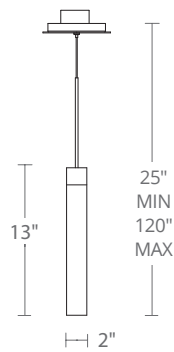

MINX

Elegant artisanal sparkles. Held aloft, long-lasting LEDs provide functional down lighting. A sleek mini pendant that works by itself or in multiples.

- Reclaimed K5 crystal
- Thin, powered aircraft cables provide an ultra-clean look for adjustable suspension height
- Minimal exposed hardware
- Title 24 option available (special order) with driver concealed within canopy
- ETL & cETL damp location listed
- Dimmer: ELV
- Universal Driver (120-277V) installs within junction box, driver dimensions: 2.8" x 1.3" x 1.2"
- Rated Life: 50,000 hours
- Color temp: 3000K
- CRI: 90