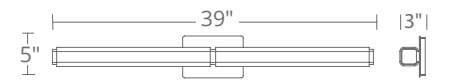

WS-3139

Model	Width	Wattage	Voltage	LED Lumens	Delivered Lumens	Finish
WS-3120	20"	31W	120V	2971	2157	BN <i>Brushed Nickel</i>
WS-3127	27"	40W		3384	2425	BR <i>Brushed Brass</i> BZ <i>Bronze</i> CH <i>Chrome</i>
WS-3139	39"	62W		5872	4390	

Example: WS-3139-BR
For 277V special order add an "F" before the finish: WS-3139F-BR
For 2700K special order add a "-27", 3500K add a "-35" before the finish: WS-3139-35-BR