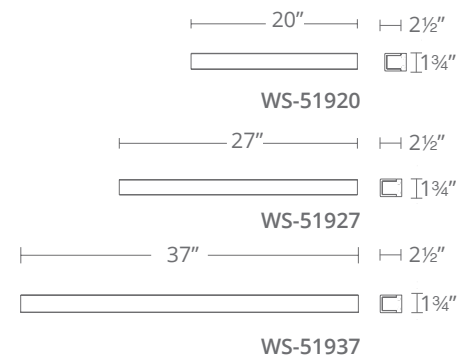

Model	Width	Wattage	Voltage	LED Lumens	Delivered Lumens	Finish
WS-51920	20"	10W		915	674	CH Chrome
WS-51927	27"	16W	120V	1331	962	
WS-51937	37"	24W		2031	1461	

Example: WS-51920-CH