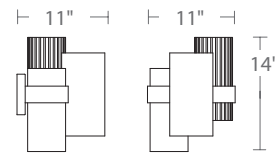

Model	Height	Wattage	Voltage	LED Lumens	Delivered Lumens	Finish
WS-71014	14"	17W	120-277V	1026	597	AB Aged Brass

Example: WS-71014-AB