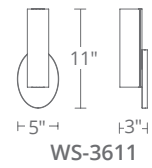

Model	Size	Wattage	Voltage	LED Lumens	Delivered Lumens	Finish
WS-3611	11"	9W		1235	630	BN
WS-3618	18"	31W	120V	2030	1445	CH
WS-3624	24"	38W		2720	1930	

Example: WS-3624-BN
For 277V special order, add an "F" before the finish: WS-3624F-BN
For 2700K add "-27"; 3500K add "-35" before the finish: WS-3624-35-CH