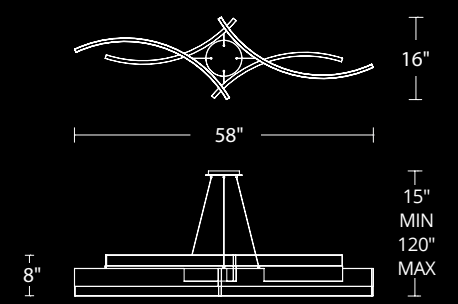

Model	Length	Wattage	Voltage	LED Lumens	Delivered Lumens	Finish
PD-31058	58"	40W	120-277V	5300	2089	AB BK

Aged Brass
Black

Example: PD-31058-AB