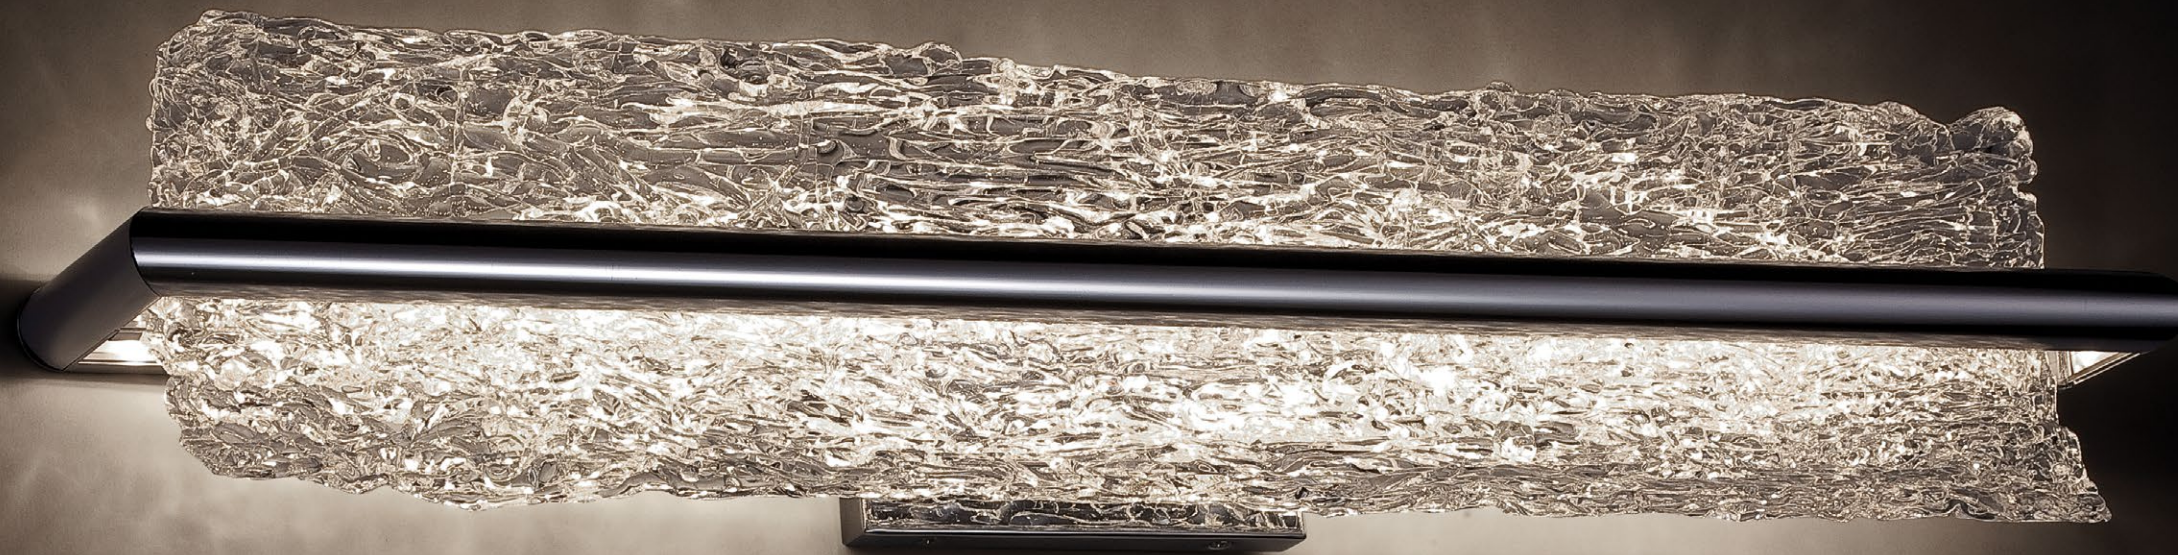

SEISMIC

Polished stainless steel construction makes Seismic a durable complement to polished hardware in seaside dwellings. Classic architectural styling and flattering light intersect in this open grid structure with an etched white glass layer. Accented with braces and struts in an elaborate design. Mounts vertically or horizontally as a vanity light in baths or as a wall sconce in corridors.

For 277V special order, add an "F" before the finish: WS-46527F-SS

VETRI

Stunning Piastra style glass, hand formed using techniques that date back to the 13th century. A clever indirect application of powerful LEDs in a linear format brings out sparkling highlights in the spaghetti glass while providing strong ambient illumination. Vetri's curvilinear profile allows for the glass to be mounted towards the wall or away from the wall and will turn any bath or hotel corridor into an eye-popping experience.