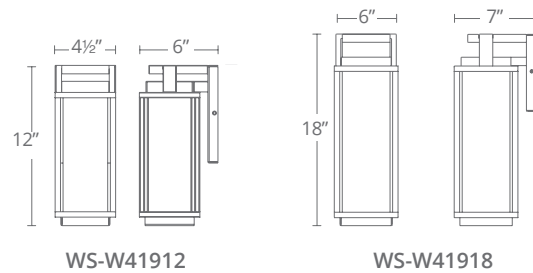

- Down light illumination
- Glare-free lantern design
- Weather-resistant powder coat
- Clear, hammered, mouth-blown glass
- CEC Title 24 compliant
- ETL & cETL wet location listed, IP65
- Dimmer: ELV
- No transformer or driver needed
- Rated Life: 54,000 hours
- Color temp: 3000K
- CRI: 90

Model	Height	Wattage	Voltage	LED Lumens	Delivered Lumens	Finish
WS-W41912	12"	15W	120V	1200	919	BK
WS-W41918	18"			1200	965	Black

Example: WS-W41912-BK