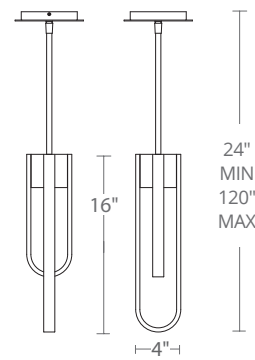

WEXLER

Midcentury modern reinterpreted for a timeless appeal. Minimally adorned Wexler reads on the period with retro influenced interiors or exteriors. This stylish luminaire is available in weather-resistant aged brass or black finishes.