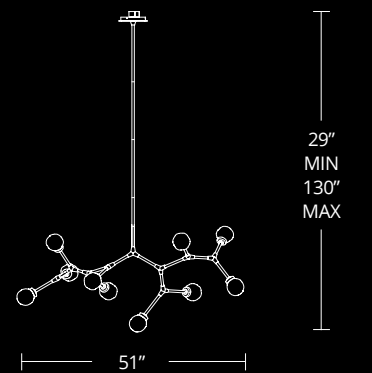

CATALYST

Make a bold, breathtaking design statement with extraordinary works of art created in free form. Mounted individually or grouped to create larger chandeliers for ballrooms, lobbies and large living areas. This luxurious, modern adjustable luminaire is offered in three sizes in both polished nickel and aged brass.

- Hang straight swivel
- Arms are adjustable to customize look
- Exclusive free formed mouth-blown art glass with flecks of sterling silver or 14K gold
- ETL & cETL damp location listed
- Dimmer: ELV
- Universal Driver (120-277V) installs within junction box, driver dimensions: 2.8" x 1.3" x 1.2"
- Three 12" and one 6" down rods included (additional down rods available for purchase)
- Rated Life: 50,000 hours
- Color temp: 3000K
- CRI: 90

Model	Lights	Wattage	Voltage	LED Lumens	Delivered Lumens	Finish
PD-53751	10 lights	18W	120-277V	1200	999	AB PN

Example: PD-53751-PN