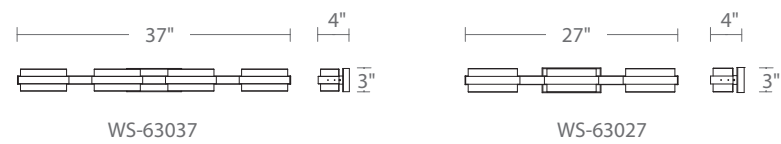

- Reclaimed K5 crystal
- Mount vertically or horizontally
- Up and down illumination
- JA8 Title 24 2019 compliant
- ETL & cETL damp location listed
- Dimmer: ELV, TRIAC 0-10V
- Universal Driver (120-277V) concealed within canopy
- Rated Life: 50,000 hours
- Color temp: 3000K
- CRI: 90

Model	# of lights	Length	Wattage	Voltage	LED Lumens	Delivered Lumens	Finish
WS-63027	3	27"	20W	120-277V	1774	1268	PN Polished Nickel
WS-63037	4	37"	27W	120-277V	2304	1809	PN Polished Nickel

Example: WS-63027-PN