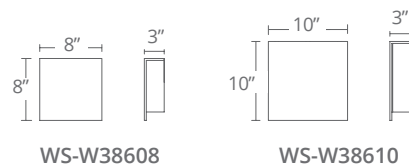

Model	Width	Wattage	Voltage	LED Lumens	Delivered Lumens	Finish
WS-W38608	8"	11W	120V	700	391	BK
WS-W38610	10"	18W	120V	1400	700	BZ
						TT

Example: WS-W38608-BZ
For 277V special order, add an "F" before the finish: WS-W38608F-BZ