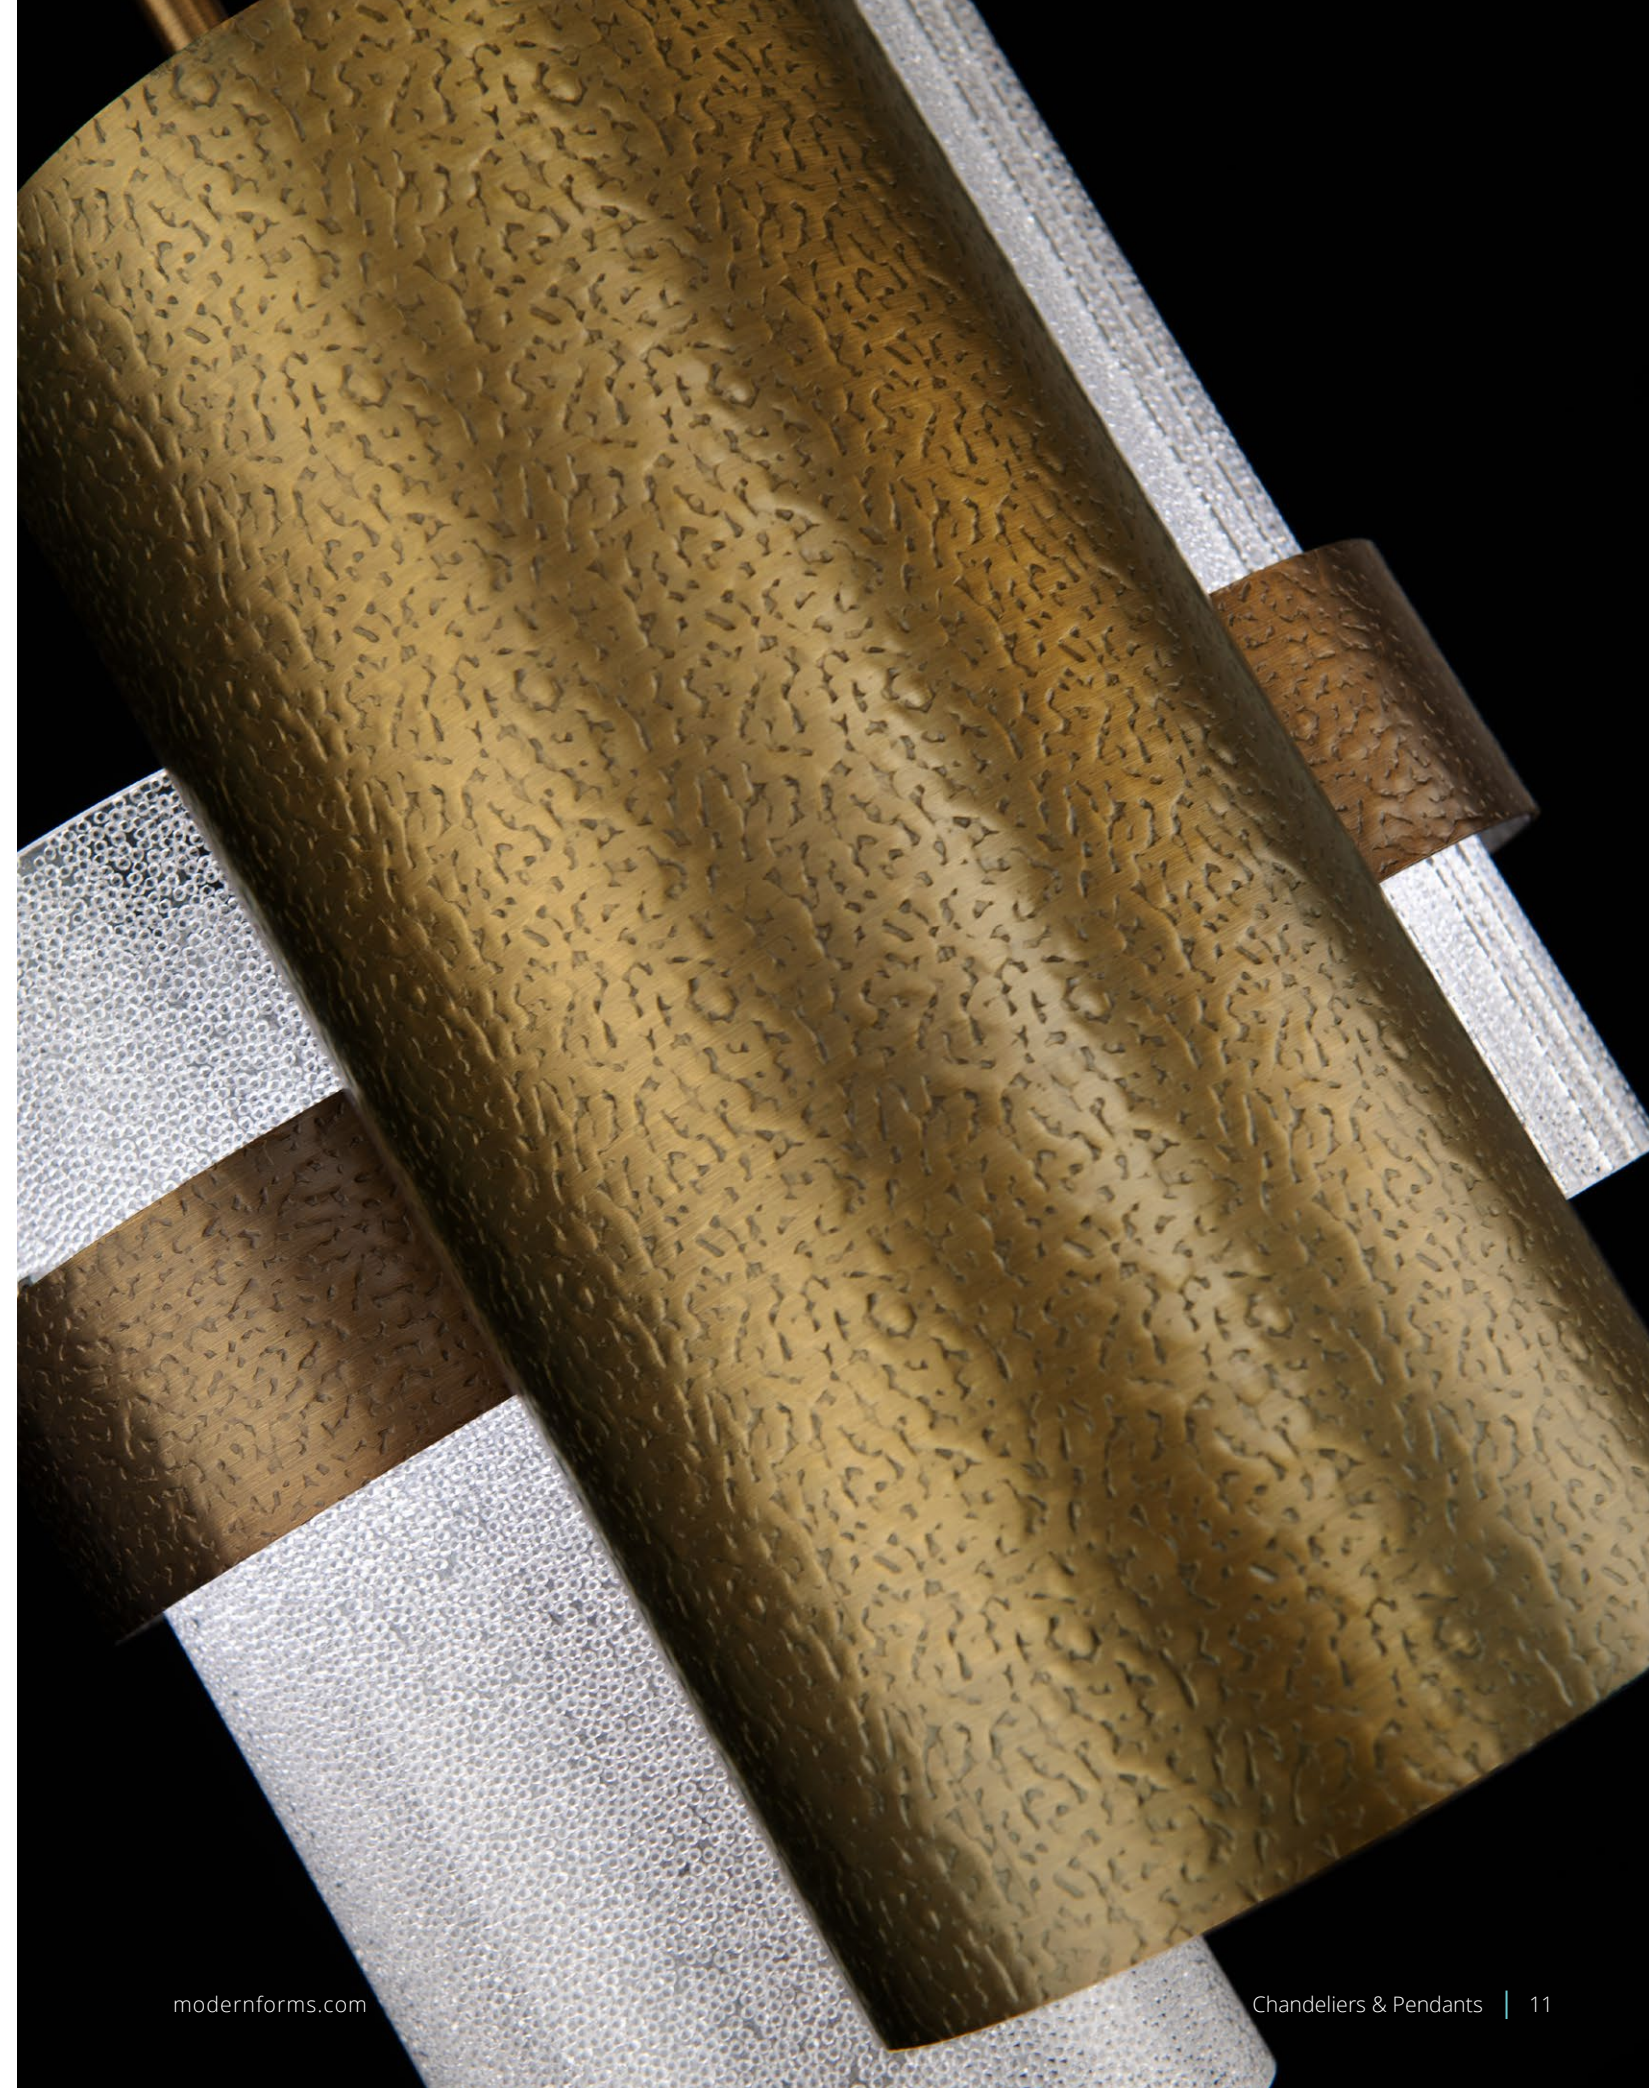

HARMONY

Featuring a new textured finish technique developed uniquely for this family to contrast against the grooved, tempered glass cylinders of glittering beaded glass. The subtle textural juxtapositions are the details elevating this design to that without equal.

- Quick spin-on canopy design with minimal hardware for easy installation
- Uniquely textured metalwork paired with beaded glass shades
- Hang straight swivel
- JA8 Title 24 2019 compliant
- ETL & cETL damp location listed
- Dimmer: ELV, TRIAC 0-10V
- Universal Driver (120-277V) concealed within canopy
- Three 12" and one 6" down rods included (additional down rods available for purchase)
- Rated Life: 50,000 hours
- Color temp: 3000K
- CRI: 90

See complimentary piece on page 12, 150

Model	Diameter	Wattage	Voltage	LED Lumens	Delivered Lumens	Finish
PD-71011	11"	23W	120-277V	1250	867	AB Aged Brass

Example: PD-71011-AB