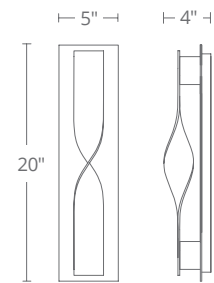

Model	Height	Wattage	Voltage	LED Lumens	Delivered Lumens	Finish
WS-W5620	20"	17W	120V	551	402	BK <i>Black</i> BZ <i>Bronze</i> GH <i>Graphite</i>

Example: WS-W5620-BZ