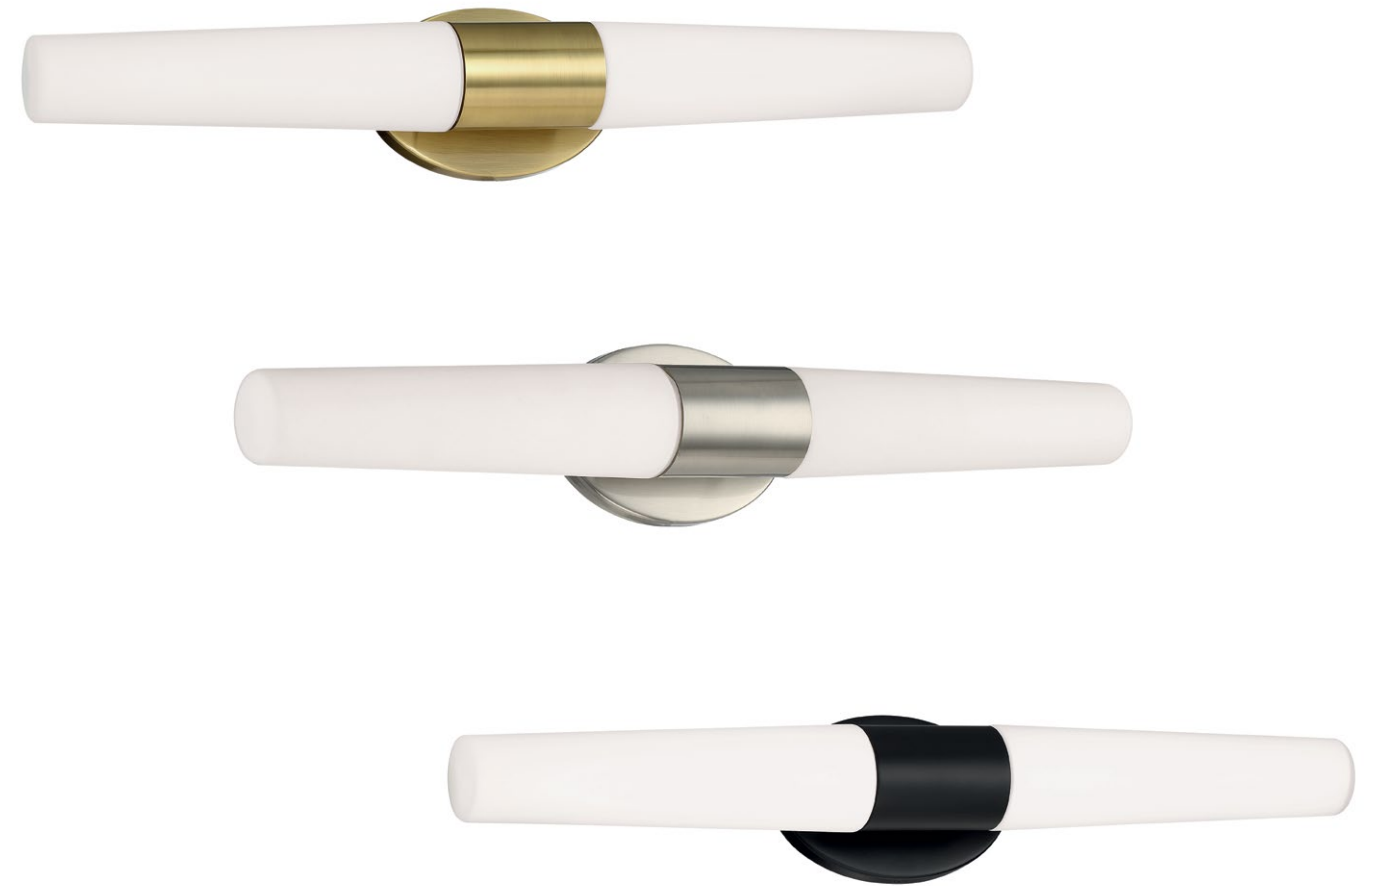

TUSK

- Mouth-blown etched opal glass
- Can be mounted vertically or horizontally
- ADA compliant
- CEC Title 24 compliant
- ETL & cETL damp location listed
- Dimmer: ELV
- No transformer or driver needed
- Rated Life: 54,000 hours
- Color temp: 3000K
- 277V special order
- CRI: 90

Model	Size	Wattage	Voltage	LED Lumens	Delivered Lumens	Finish
WS-38826	26"	25W	120V	1918	1317	BK <i>Black</i> BN <i>Brushed Nickel</i> BR <i>Brushed Brass</i>

Example: WS-38826-BR
For 277V special order add an "F" before the finish: WS-38826F-BR