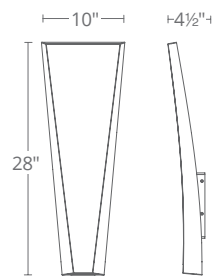

WS-W69628

- Up & down light
- Weather-resistant powder coat
- CEC Title 24 compliant
- ETL & cETL wet location listed, IP65
- Dimmer: ELV
- Universal Driver (120-277V) concealed within the fixture
- Rated Life: 54,000 hours
- Color temp: 3000K
- CRI: 90

Model	Height	Wattage	Voltage	LED Lumens	Delivered Lumens	Finish
WS-W69620	20"	23W	120-277V	1478	1249	BZ
WS-W69628	28"	28W	120-277V	1763	1344	BZ

Example: WS-W69620-BZ