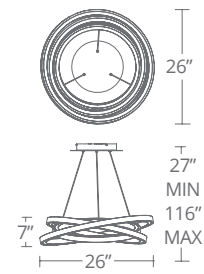

VELOCE

Interlocked bands of metal loop around and around on this simple yet oblique design. Veloce's rings can be adjusted for a more personalized shape. Thin, coated cables maintain a clean, refined look.

PD-24826