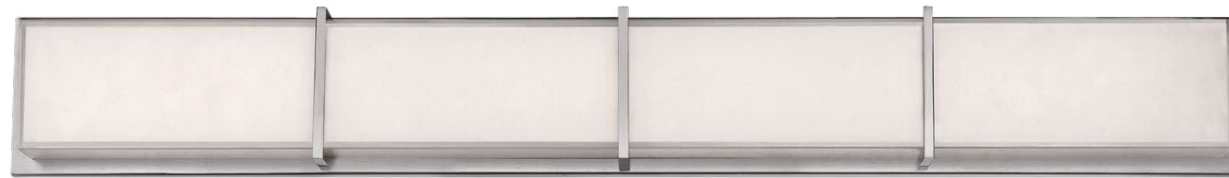

BAHN

Clean minimalism with Euro styling and advanced technology. Straight lines and homogeneous surfaces are tailored with German precision and incorporated seamlessly with the latest in LED thinking. Flattering illumination from full spectrum LEDs. Horizontal and vertical configurations for a wide variety of settings.