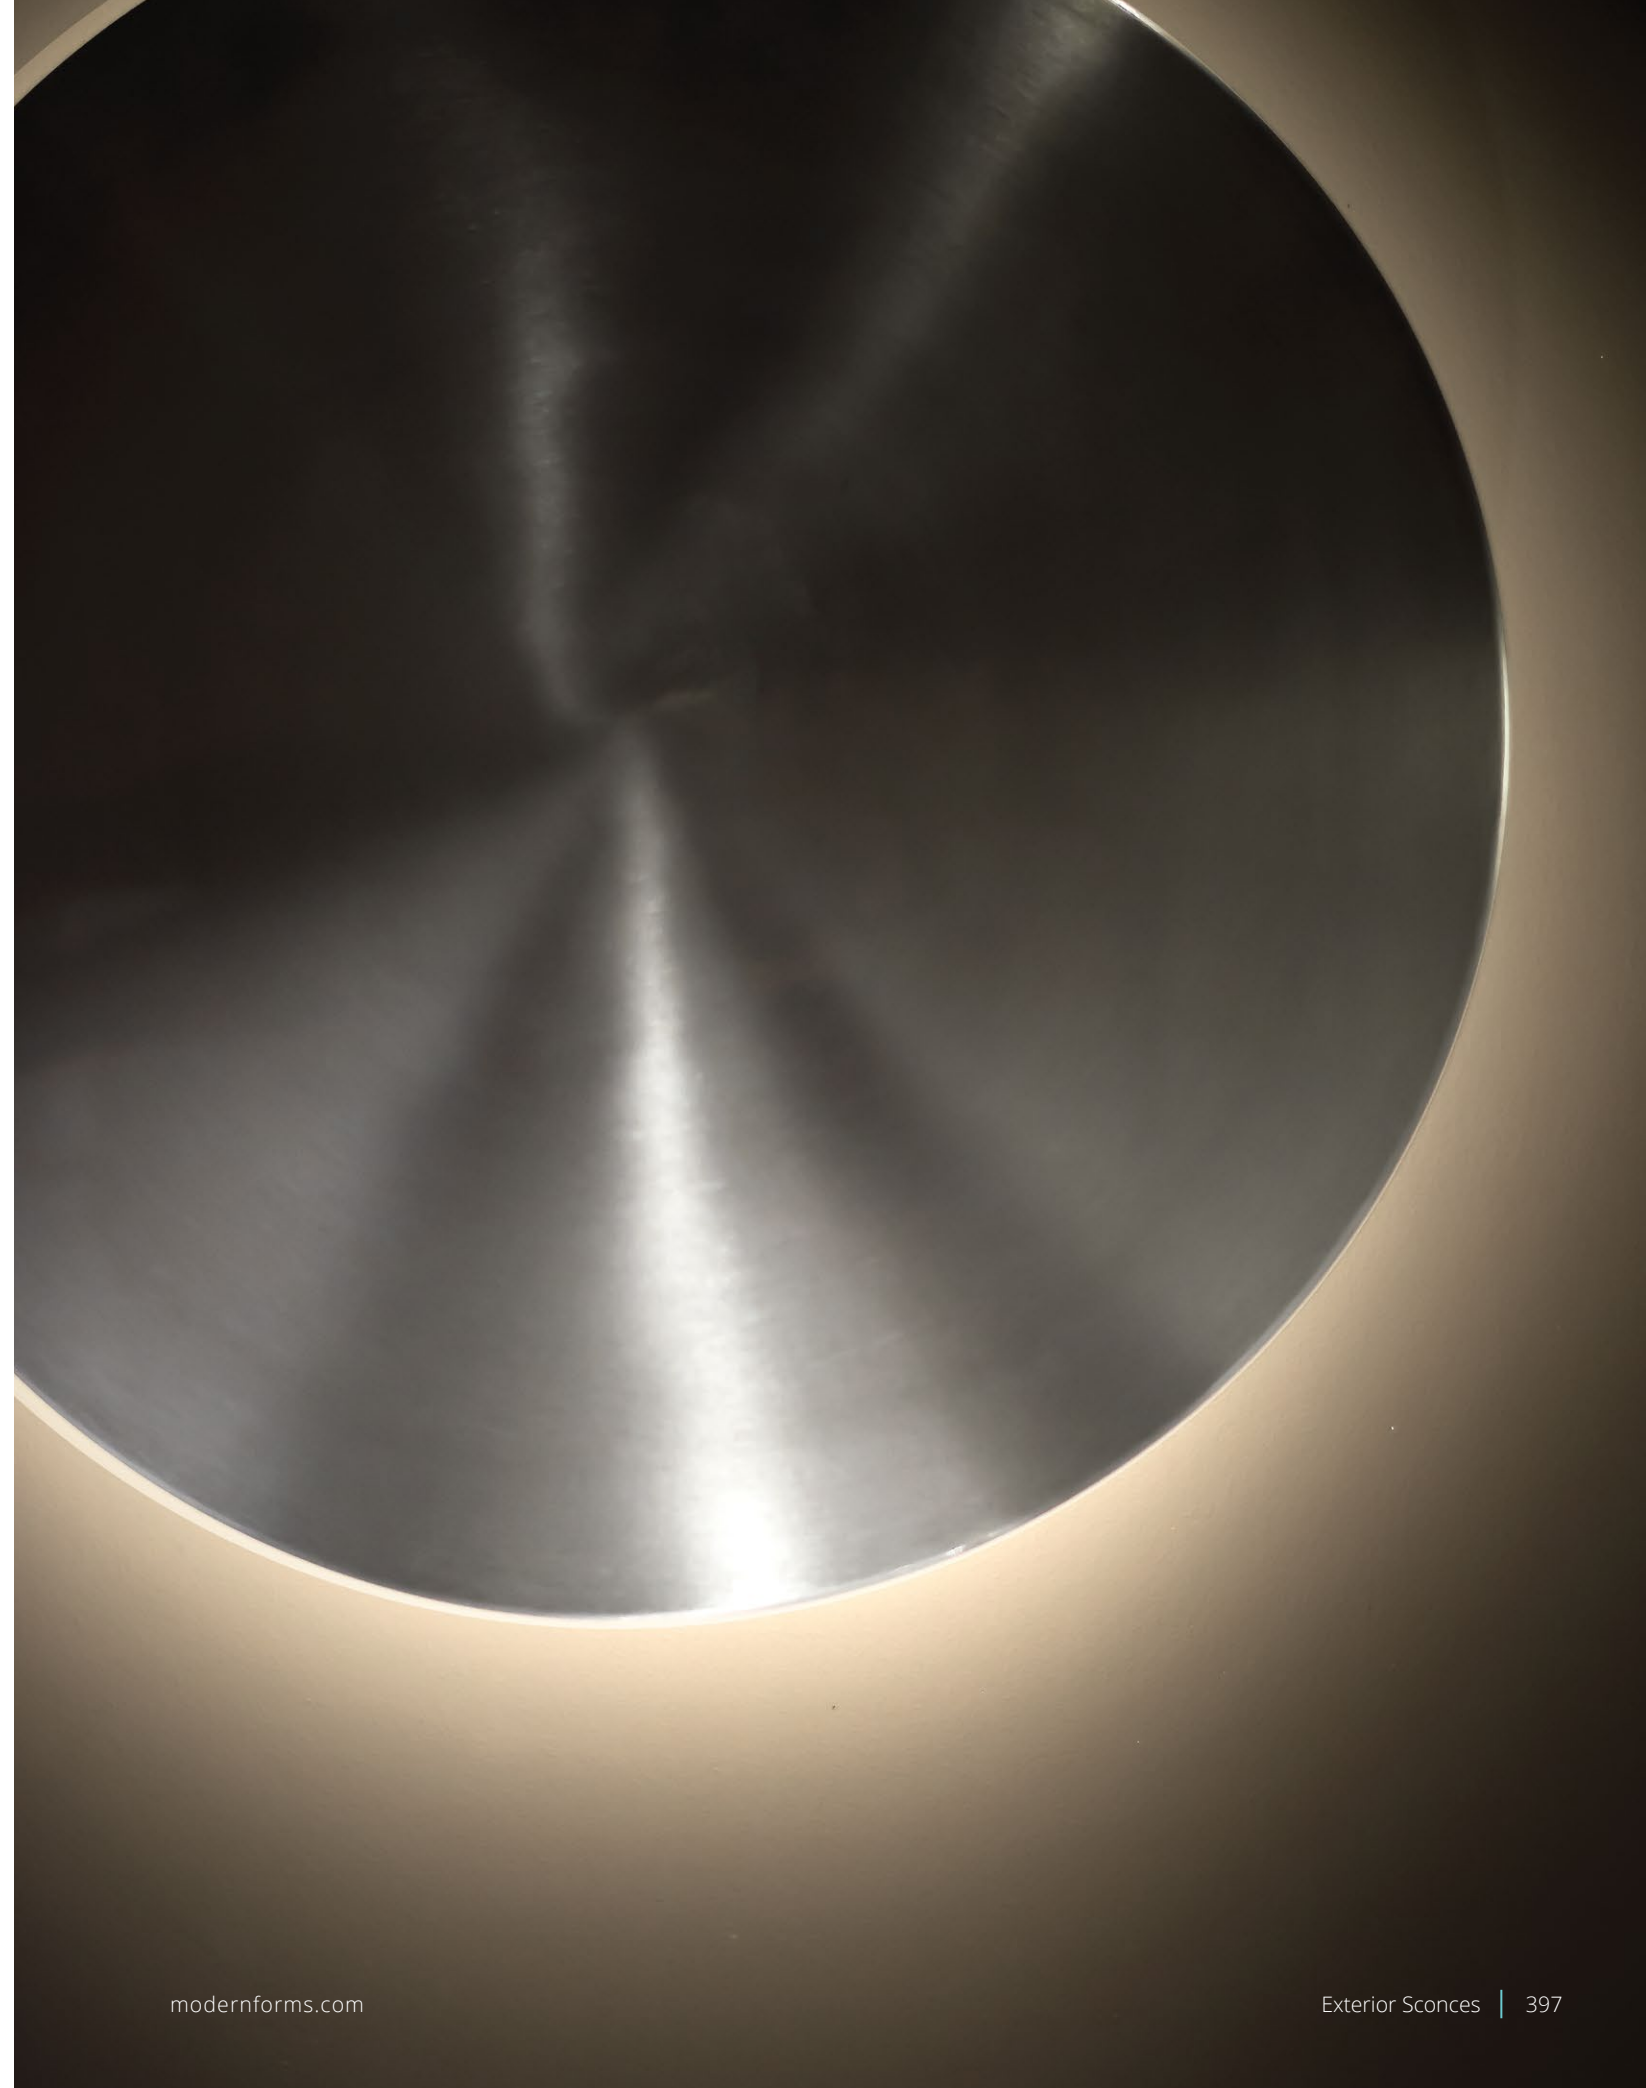

CIRCLE

An eternal shape, this simple floating metal shield mystically glows indirectly illuminating the surface behind. Exceptionally versatile as an interior/exterior wall or ceiling mount. Use just one or many.

- Weather-resistant powder coat
- Rated for wall and ceiling installation
- CEC Title 24 compliant
- ETL & cETL wet location listed, IP65
- Dimmer: ELV
- No transformer or driver needed
- Rated Life: 50,000 hours
- Color temp: 3000K
- 277V option available
- CRI: 90

Model	Width	Wattage	Voltage	LED Lumens	Delivered Lumens	Finish
WS-W60610	10"	9W	120V	849	245	BK Black
WS-W60616	16"	20W	120V	1717	277	AL Brushed Aluminum

Example: WS-W60610-BK
For 277V special order, add an "F" before the finish: WS-W60610F-BK