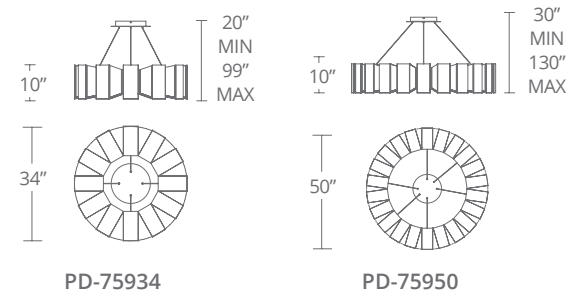

- CEC Title 24 compliant
- Thin, powered aircraft cables provide an ultra-clean look for adjustable suspension height
- ETL & cETL damp location listed
- Dimmer: ELV, TRIAC, 0-10V
- Universal Driver (120-277V) concealed within the canopy
- Rated Life: 50,000 hours
- Color temp: 3000K
- CRI: 90

Model	Diameter	Wattage	Voltage	LED Lumens	Delivered Lumens	Finish
PD-75934	34"	47W	120-277V	2793	2282	AB Aged Brass
PD-75950	50"	64W		3310	2696	

Example: PD-75934-AB