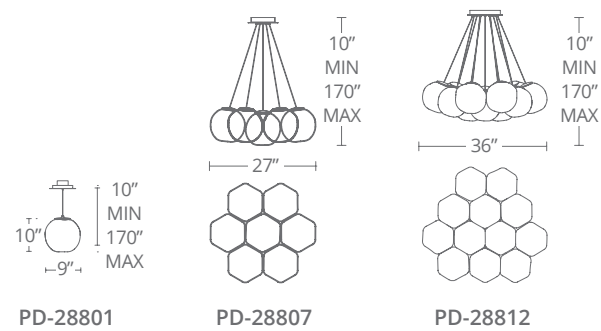

- 7-step art glass for sparkling bubble and marbled effect
- Thin, powered aircraft cables provide an ultra-clean look for adjustable suspension height
- ETL & cETL damp location listed
- Dimmer: ELV
- Universal Driver (120-277V) concealed within the canopy
- Rated Life: 50,000 hours
- Color temp: 3000K
- CRI: 90

Model	Lights	Wattage	Voltage	LED Lumens	Delivered Lumens	Finish
PD-28801	1 Lights	7W		412	377	
PD-28807	7 Lights	49W	120-277V	2884	2639	BN
PD-28812	12 Lights	84W		4944	4524	Brushed Nickel

Example: PD-28807-BN