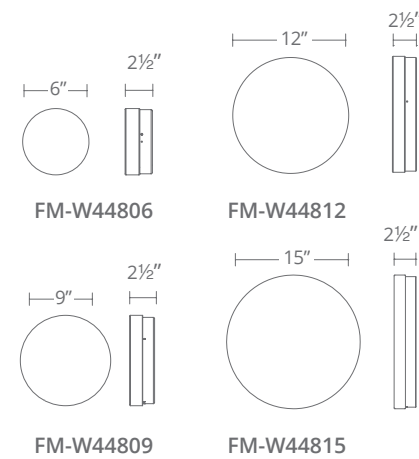

Model	CCT	Diameter	Wattage	Voltage	LED Lumens	Delivered Lumens	Finish
FM-W44806-30	3000K	6"	11W	120V	790	572	BK <i>Black</i> SS <i>Stainless Steel</i>
FM-W44809-30		9"	17W		1400	997	
FM-W44812-30		12"	27W		2315	1495	
FM-W44815-30		15"	31W		2400	1773	
FM-W44806-35	3500K	6"	11W	120V	800	600	BK <i>Black</i> SS <i>Stainless Steel</i>
FM-W44809-35		9"	17W		1542	1082	
FM-W44812-35		12"	27W		2400	1550	
FM-W44815-35		15"	31W		2934	1838	

Example: FM-W44809-30-SS
For 277V special order add an "F" before the finish: FM-W44809F-30-SS