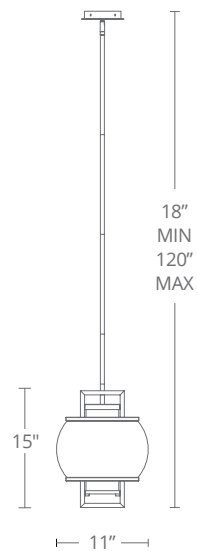

Model	Height	Wattage	Voltage	LED Lumens	Delivered Lumens	Finish
WS-W73660	60"	16W	120-277V	1419	644	BZ BK

Example: WS-W73660-BZ

LUCID

A clearly defined orb gently encircles a cylinder of opal glass. Lucid is a clean and updated version of the traditional lantern that may be hung in multiples in an outdoor entertainment area or over an entryway.