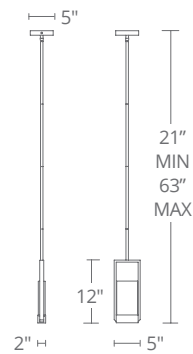

SWING

A playful swing. Creative application of LED technology and luminaire design sparkle in a chrome framed multi-faceted block of crystal. Suspend in multiples over a bar or counter to make a dramatic statement.