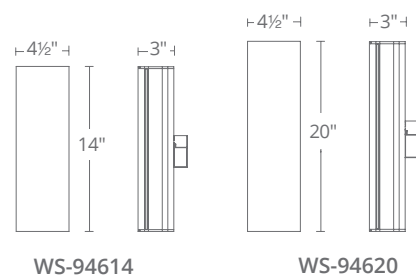

- Mounts vertically or horizontally
- ADA compliant, low profile design
- ETL & cETL damp location listed
- Dimmer: ELV for WS-94614; ELV, 0-10V for WS-94620
- Universal Driver (120-277V) installs within the junction box, driver dimensions: 2.8" x 1.3" x 1.2"
- Rated Life: 50,000 hours
- Color temp: 3000K
- CRI: 90

Model	Height	Wattage	Voltage	LED Lumens	Delivered Lumens	Finish
WS-94614	14"	21W	120-277V	960	658	AL Brushed Aluminum
WS-94620	20"	32W	120-277V	1311	1160	WT White

Example: WS-94614-AL