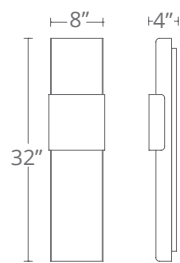

Model	Height	Wattage	Voltage	LED Lumens	Delivered Lumens	Finish
WS-40832	32"	21W	120V	1167	760	BZ/GL Bronze/Gold Leaf

Example: WS-40832-BZ/GL
For 277V special order add an "F" before the finish: WS-40832F-BZ/GL