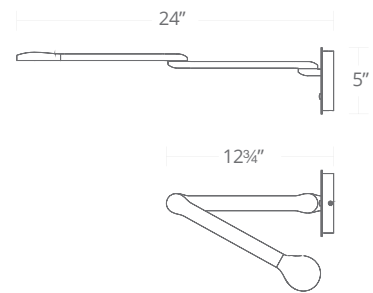

Model	Width	Wattage	Voltage	LED Lumens	Delivered Lumens	Finish
BL-21924	24"	8W	120V	577	455	BK <i>Black</i> WT <i>White</i> BN <i>Brushed Nickel</i>

Example: BL-21924-BK