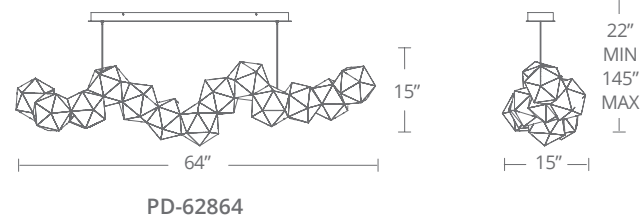

- Wet-etched steel with matching black cables and hardware
- Injection-molded acrylic diffuser inside
- Thin, powered aircraft cables provide an ultra-clean look for adjustable suspension height
- ETL & cETL damp location listed
- Dimmer: ELV, 0-10V
- Universal Driver (120-277V) concealed within the canopy
- Rated Life: 50,000 hours
- Color temp: 3000K
- CRI: 90