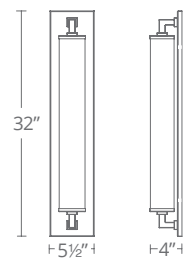

GATSBY

Streamlined and slender. Add a classically aspirational touch to upscale décor in residences, resorts and restaurants with this modern LED luminaire. White ceramic-glazed mitered glass diffuses light perfectly with consistent illumination.

- Mount vertically or horizontally
- White ceramic-glazed mitered glass
- ADA compliant
- CEC Title 24 compliant
- ETL & cETL damp location listed
- Dimmer: ELV
- No transformer or driver needed
- Rated Life: 54,000 hours
- Color temp: 3000K
- CRI: 90

Model	Height	Wattage	Voltage	LED Lumens	Delivered Lumens	Finish
WS-53932	32"	25W	120V	2000	1437	AB Aged Brass PN Polished Nickel

Example: WS-53932-AB