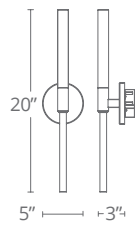

Model	Height	Wattage	Voltage	LED Lumens	Delivered Lumens	Finish
WS-12620	20"	7W	120-277V	285	151	BK PN

Example: WS-12620-BK