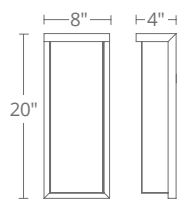

WS-W1420

- CEC Title 24 compliant
- White mitered glass
- Weather-resistant powder coat
- ADA compliant, low profile design
- ETL & cETL wet location listed, IP65
- Dimmer: ELV
- No driver or transformer required
- Rated Life: 54,000 hours
- Color temp: 3000K
- 2700K/3500K special order
- 277V option available (special order)
- CRI: 90

Model	Size	Wattage	Voltage	LED Lumens	Delivered Lumens	Finish
WS-W1408	8"	13W		1050	419	AL <i>Brushed Aluminum</i>
WS-W1414	14"	15W	120V	1313	626	BK <i>Black</i>
WS-W1420	20"	27W		2356	1189	BZ <i>Bronze</i>

Example: WS-W1420-AL
For 2700K add "-27"; 3500K add "-35" before the finish: WS-W1420-35-AL
For 277V special order, add an "F" before the finish: WS-W1420F-AL