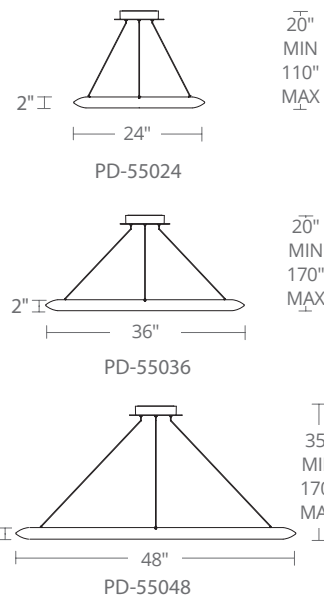

THE RING

Simple yet refined. An elevated ring suspended above by its ultra-thin powered cables. Brushed aluminum or black finishes accentuate the tailored profile and seamless construction.

- Quick spin-on canopy design with minimal hardware for easy installation
- Thin, powered aircraft cables provide an ultra-clean look for adjustable suspension height
- JA8 Title 24 2019 compliant
- ETL & cETL damp location listed
- Dimmer: ELV, TRIAC 0-10V
- Universal Driver (120-277V) concealed within the canopy
- Rated Life: 50,000 hours
- Color temp: 2700K, 3000K, 3500K
- CRI: 90

Model	CCT	Width	Wattage	Voltage	LED Lumens	Delivered Lumens	Finish
PD-55024-27		24"	22W		1881	1361	
PD-55036-27	2700	36"	30W		2777	2073	
PD-55048-27		48"	44W		3948	3110	
PD-55024-30		24"	22W		1891	1368	
PD-55036-30	3000	36"	30W	120-277V	2791	2083	BK Black
PD-55048-30		48"	44W		3968	3126	AL Brushed Aluminum
PD-55024-35		24"	22W		1985	1436	
PD-55036-35	3500	36"	30W		2931	2187	
PD-55048-35		48"	44W		4167	3282	

Example: PD-55024-30-AL