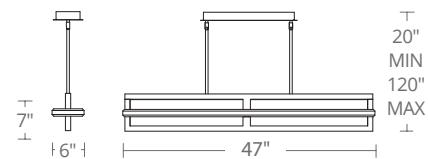

- Cast art glass
- ETL & cETL damp location listed
- Dimmer: ELV, TRIAC 0-10V
- Universal Driver (120-277V) concealed within canopy
- Six 12" and two 6" down rods included (additional down rods available for purchase)
- Rated Life: 50,000 hours
- Color temp: 3000K
- CRI: 90

Model	Length	Wattage	Voltage	LED Lumens	Delivered Lumens	Finish
PD-39947	47"	43W	120-277V	3500	1177	AN <i>Antique Nickel</i>

Example: PD-39947-AN