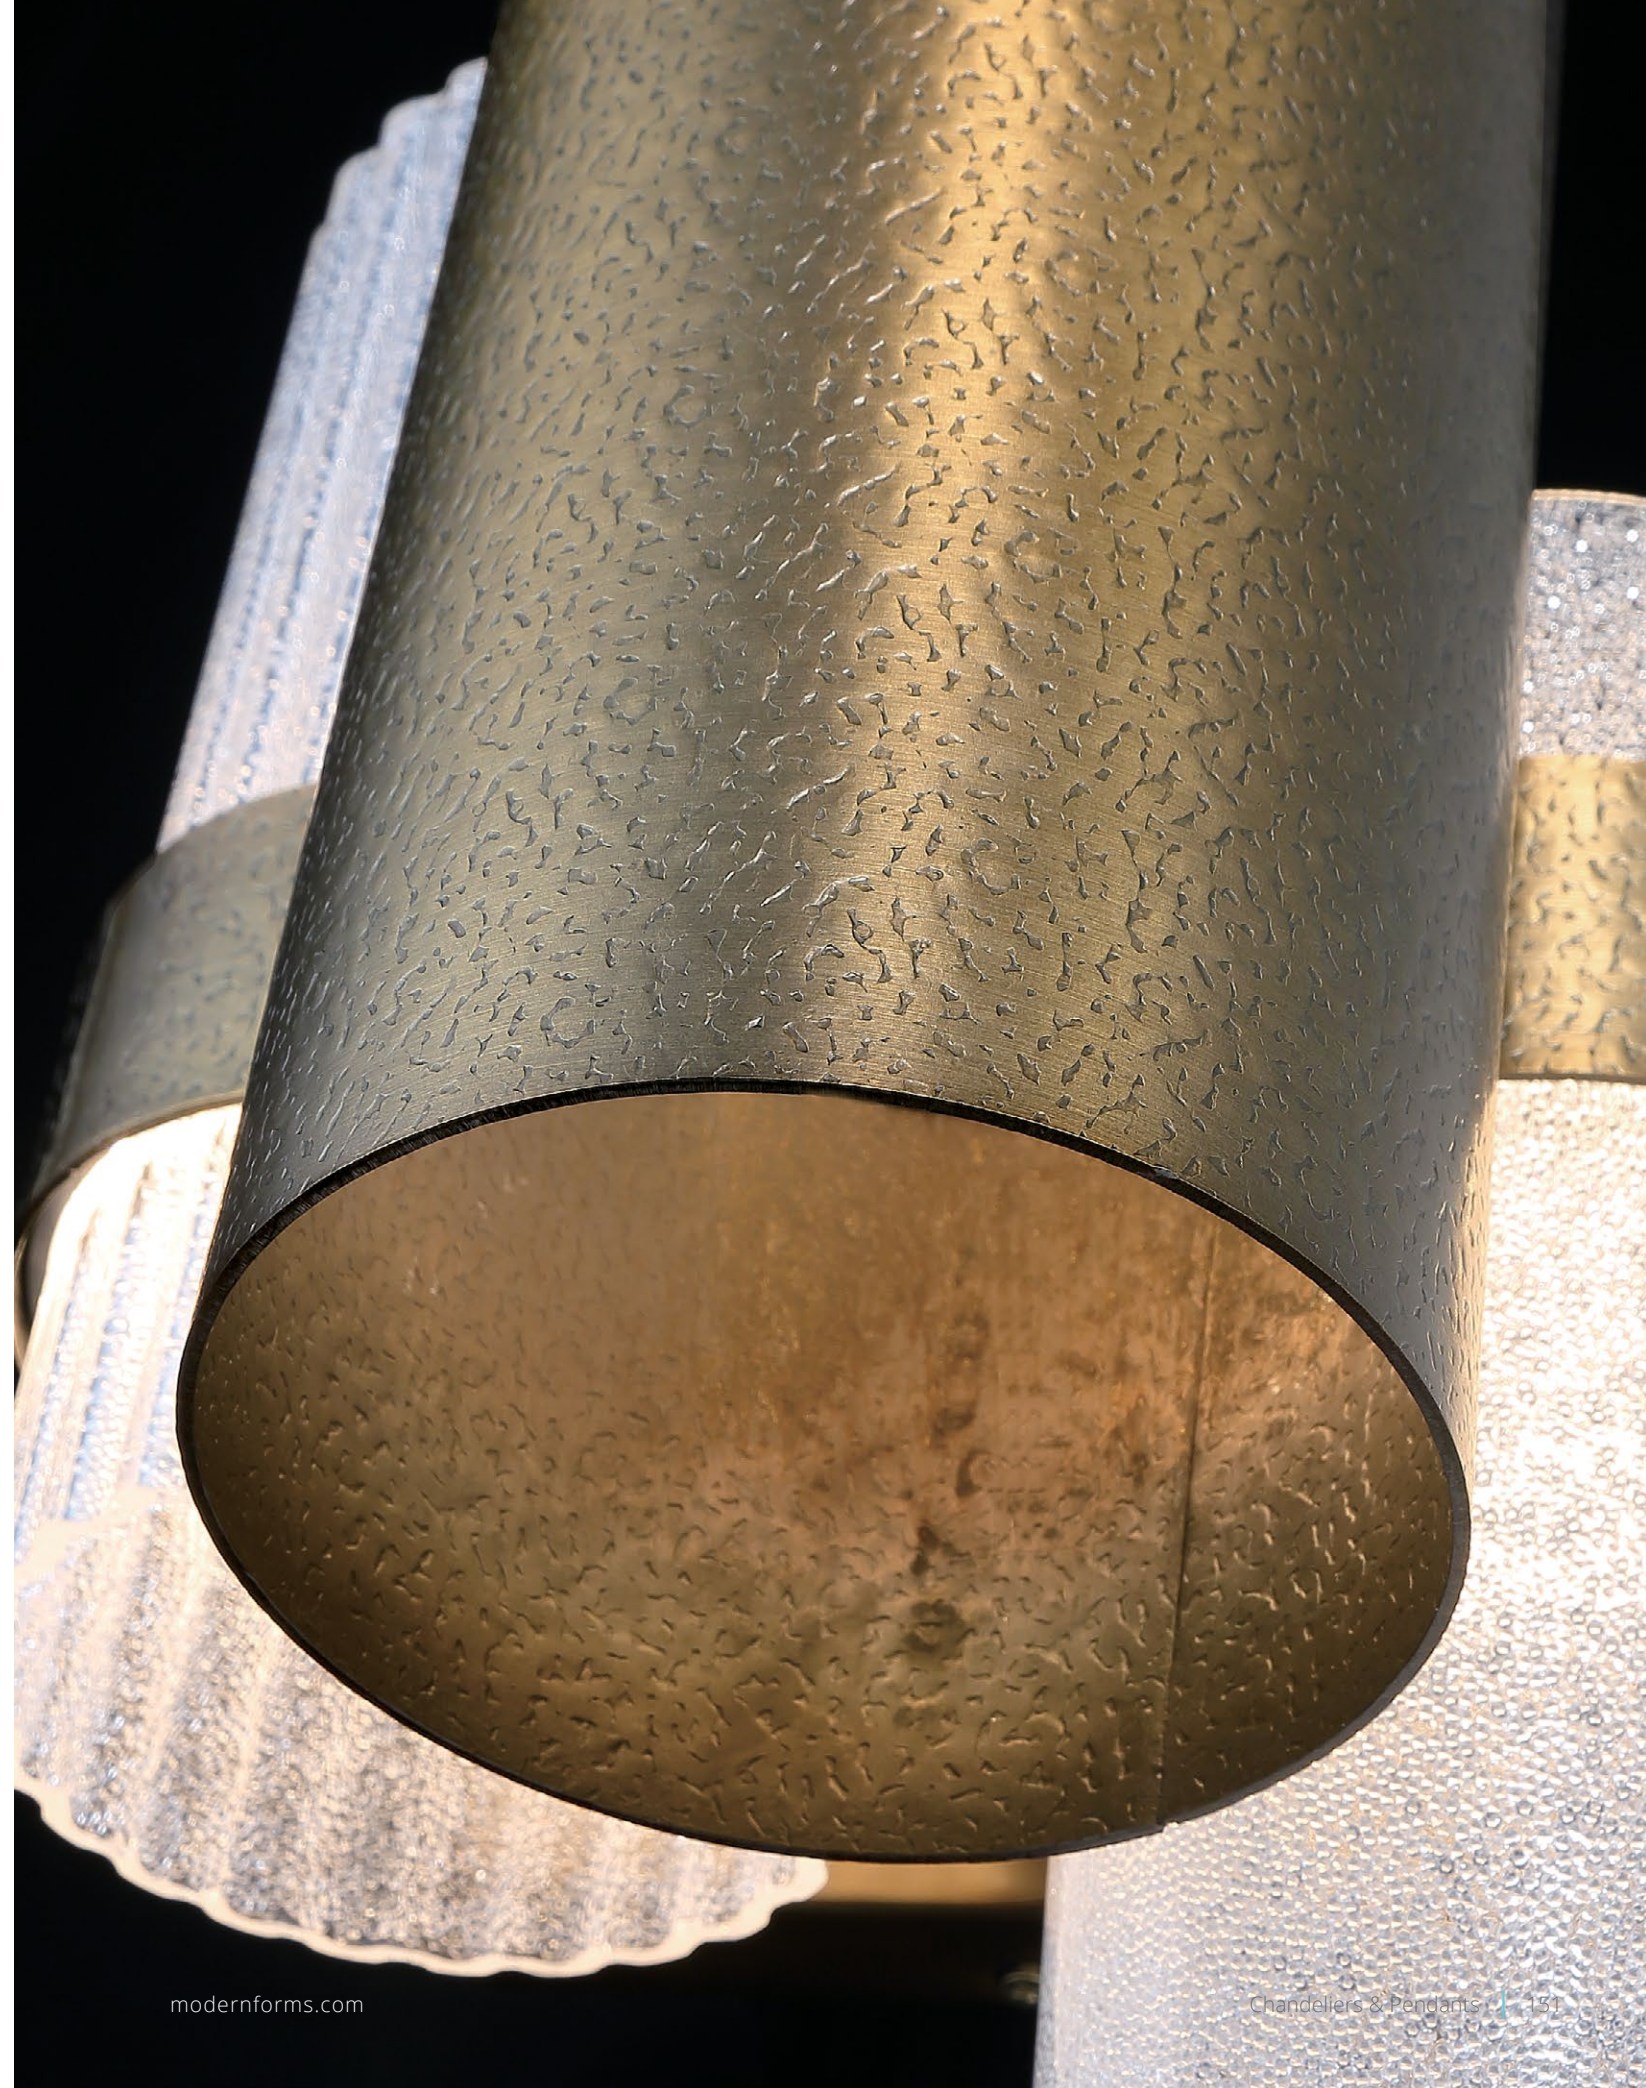

See complimentary pieces on page 10, 12

Model	Height	Wattage	Voltage	LED Lumens	Delivered Lumens	Finish
WS-71014	14"	17W	120-277V	1026	597	AB Aged Brass

Example: WS-71014-AB

FURY

An elegant triptych combining energy efficiency with lustrous metal finishes and gold encased art glass panes. Soft and even illumination from an innovative design only made possible with the latest in LED technology.