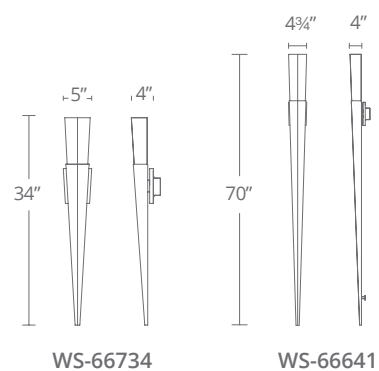

Model	Height	Wattage	Voltage	LED Lumens	Delivered Lumens	Finish
WS-66734	34"	30W	120-277V	2345	1607	PN
WS-66641	70"	42W	120-277V	2585	1575	Polished Nickel

Example: WS-66641-PN