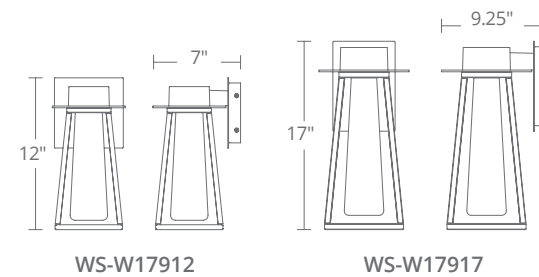

Model	Height	Wattage	Voltage	LED Lumens	Delivered Lumens	Finish
WS-W17912	12"	13W	120-277V	556	455	BK
WS-W17917	17"	18W	120-277V	610	539	BK

Example: WS-W17912-BK