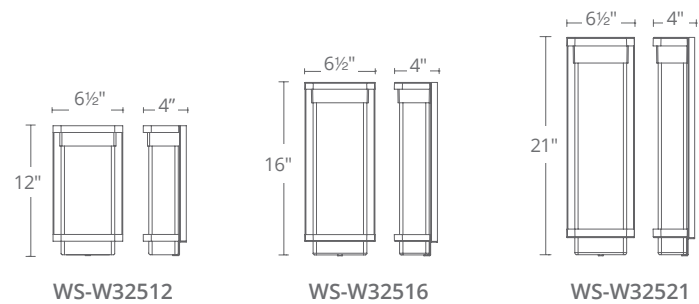

- Weather-resistant powder coat
- Clear, seeded hammered mouth-blown glass
- ADA compliant
- CEC Title 24 compliant
- ETL & cETL wet location listed, IP65
- Dimmer: ELV
- No transformer or driver needed
- Rated Life: 54,000 hours
- Color temp: 3000K
- CRI: 90

Model	Height	Wattage	Voltage	LED Lumens	Delivered Lumens	Finish
WS-W32512	12"	5W	120V	260	190	BK Black
WS-W32516	16"	11W		612	436	BZ Bronze
WS-W32521	21"	16W		633	588	GH Graphite

Example: WS-W32516-BZ