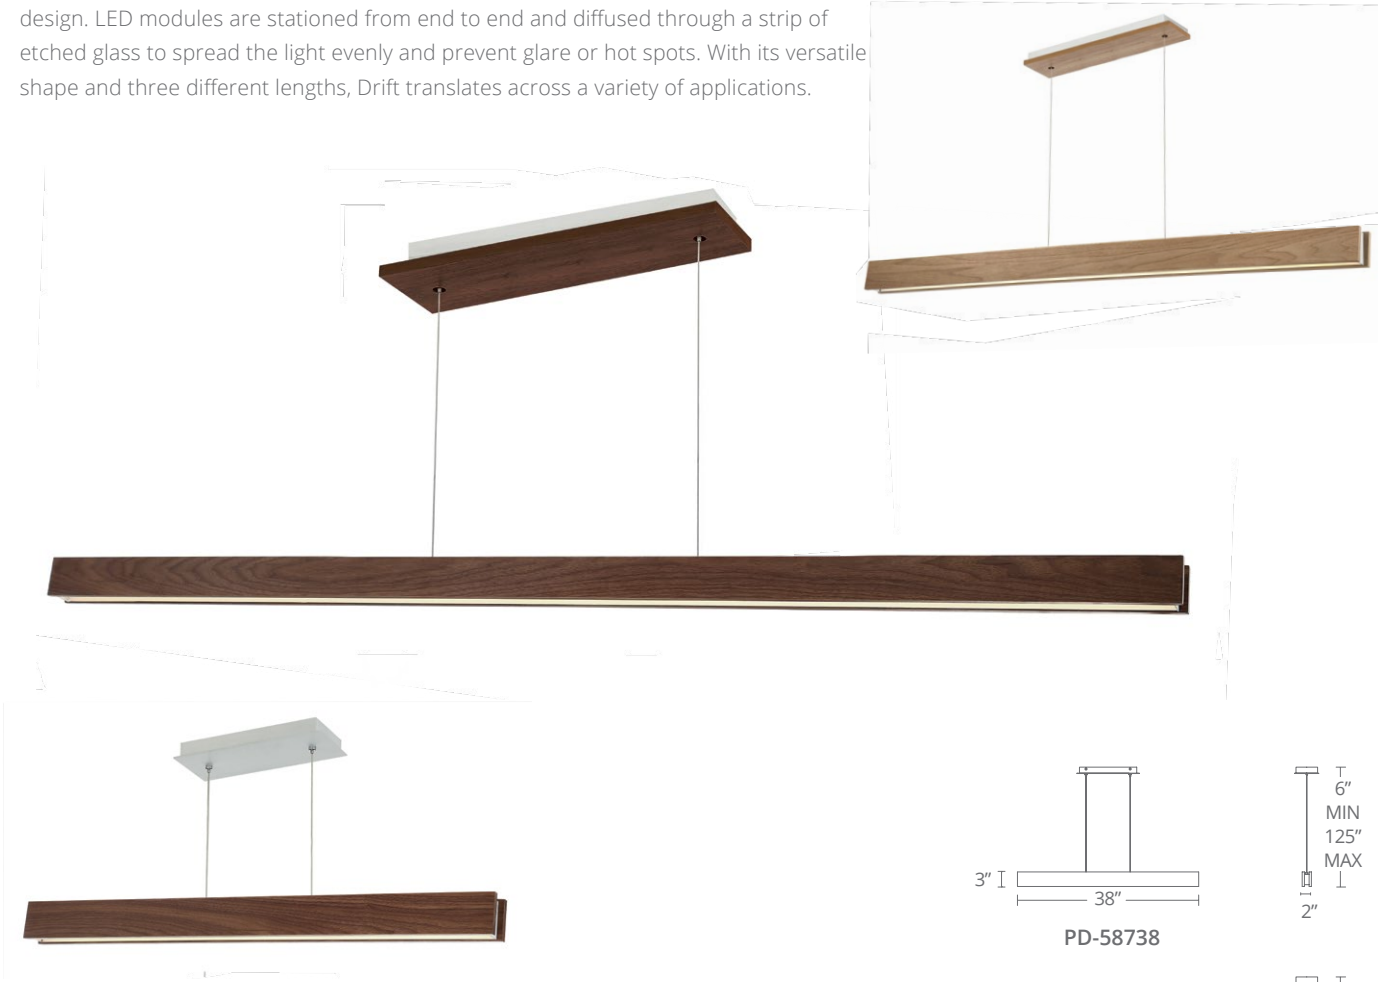

BDSM

Leather-bound luxury and control. Designed with handsome vintage black or white leather and clean styling, this unique linear LED pendant is the perfect complement to an executive office. A thin streamlined profile conceals robust LED down lighting with cutting edge full-range dimming controllability.

Model	Width	Wattage	Voltage	LED Lumens	Delivered Lumens	Finish
PD-51542	42"	48W	120V	1716	746	BK Black

Example: PD-51542-BK
For 277V special order, add an "F" before the finish: PD-51542F-BK

DRIFT

The natural finish of Drift and its linear form perfectly express the tension of minimalist design. LED modules are stationed from end to end and diffused through a strip of etched glass to spread the light evenly and prevent glare or hot spots. With its versatile shape and three different lengths, Drift translates across a variety of applications.