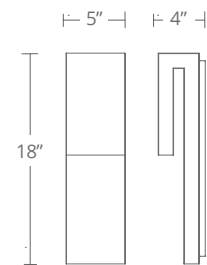

DOUBLE DOWN

Parlay your bet with this winning hand. The dual down light sconce delivers layered lighting from an architectural style with twin down lights emanating from different levels for a tiered effect. Designed in a unique format, this sconce makes a welcoming entry light or intriguing sconce.

- Dark Sky friendly
- Weather-resistant powder coat
- ADA compliant, low profile design
- ETL & cETL wet location listed, IP65
- Universal Driver (120-277V) concealed within the fixture
- Dimmer: ELV
- Rated Life: 50,000 hours
- Color temp: 3000K
- CRI: 90

Model	Height	Wattage	Voltage	LED Lumens	Delivered Lumens	Finish
WS-W13718	18"	11W	120-277V	300	274	GH BK
Example: WS-W13718-GH