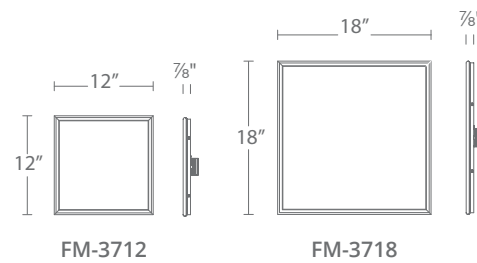

For complementary
Neo sconces and vanities
See page 242

FM-3712

FM-3718

- Advanced edge-lit technology
- Mitered aluminum decorative frame
- Flush mounts to ceiling or wall as sconce
- ADA compliant, low profile design
- ETL & cETL damp location listed
- Dimmer: ELV
- Transformer installs within the junction box, transformer dimensions: 2.0" x 1.4" x 1.0"
- Rated Life: 50,000 hours
- Color temp: 3000K
- 277V special order
- CRI: 90