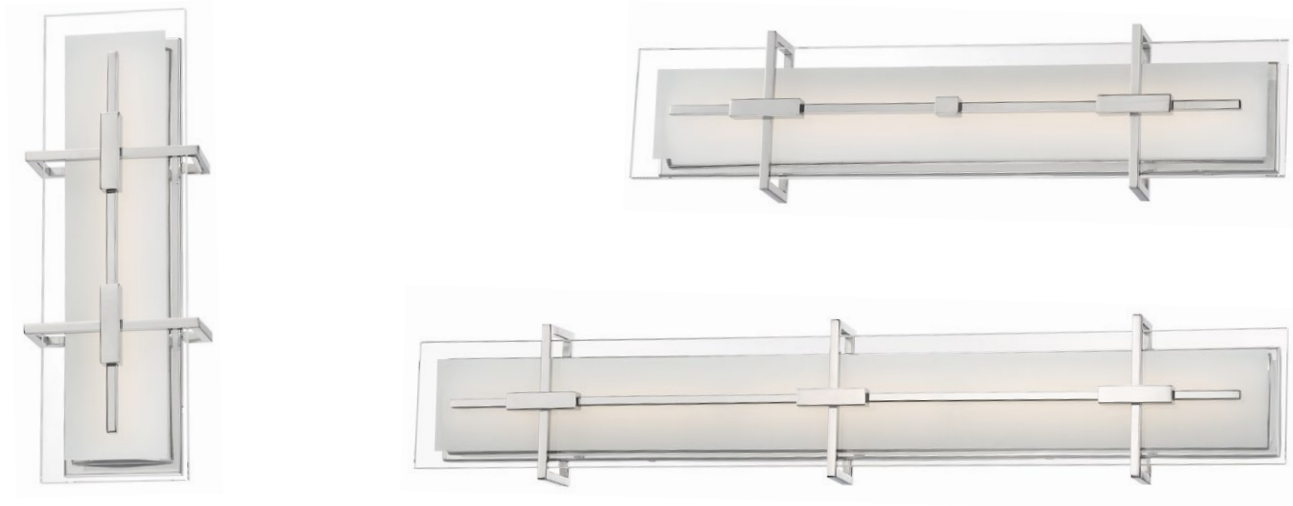

SEISMIC

Polished stainless steel construction makes Seismic a durable complement to polished hardware in seaside dwellings. Classic architectural styling and flattering light intersect in this open grid structure with an etched white glass layer. Accented with braces and struts in an elaborate design. Mounts vertically or horizontally as a vanity light in baths or as a wall sconce in corridors.