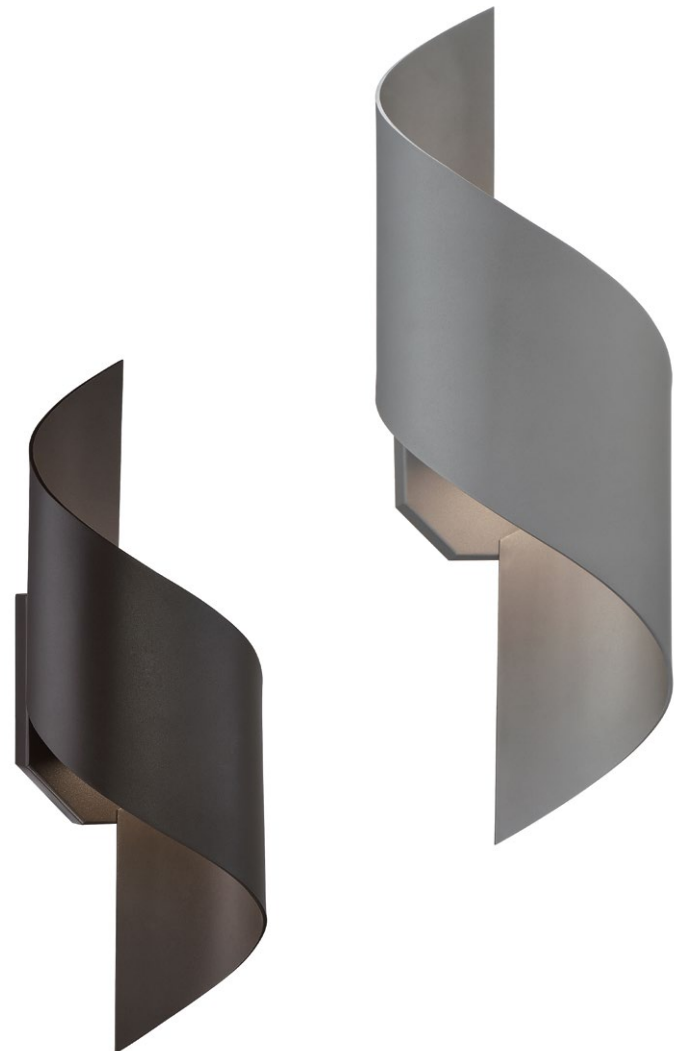

HELIX

Sleek and commanding, the dramatic curves and contours define this graceful design. Interest generating illumination with up and down light.

- Weather-resistant powder coat
- Hand formed heavy gauge aluminum
- ETL & cETL wet location listed, IP65
- Dimmer: ELV
- No transformer or driver required
- Rated Life: 50,000 hours
- Color temp: 3000K
- CRI: 85