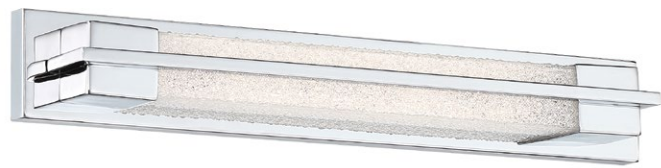

Example: WS-39938-BN

ICE

Covered with shimmering frost, this transitional design adds a jewelry-inspired iced element while preserving continuity across a broad range of architectural styles.

- Can be mounted vertically or horizontally
- ADA compliant
- CEC Title 24 compliant
- ETL & CETL damp location listed
- Dimmer: ELV
- No transformer or driver needed
- Rated Life: 50,000 hours
- Color temp: 3500K
- CRI: 90