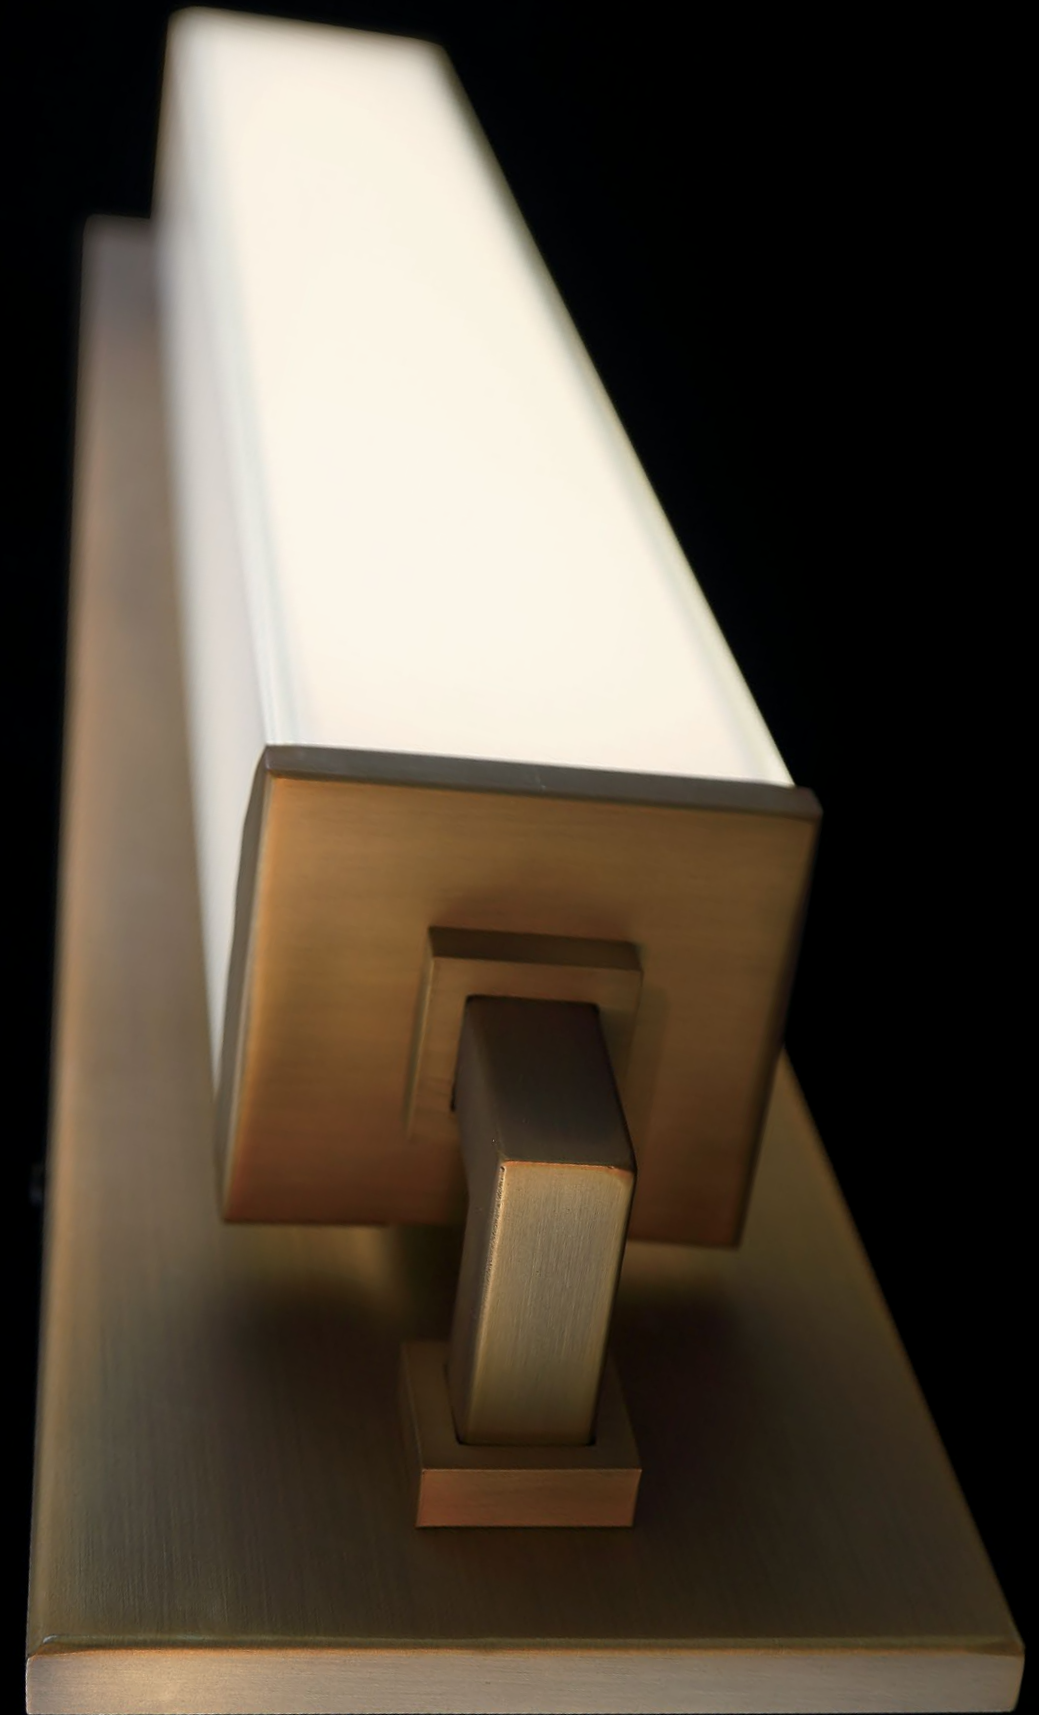

GATSBY

Streamlined and slender. Add a classically aspirational touch to upscale décor in residences, resorts and restaurants with this modern LED luminaire. White ceramic-glazed mitered glass diffuses light perfectly with consistent illumination.

- Mount vertically or horizontally
- White ceramic-glazed mitered glass
- ADA compliant
- CEC Title 24 compliant
- ETL & cETL damp location listed
- Dimmer: ELV
- No transformer or driver needed
- Rated Life: 54,000 hours
- Color temp: 3000K
- CRI: 90

Model	Height	Wattage	Voltage	LED Lumens	Delivered Lumens	Finish
WS-53932	32"	25W	120V	2000	1437	AB Aged Brass PN Polished Nickel

Example: WS-53932-AB