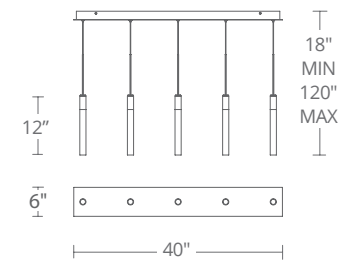

MAGIC

Glorious sparkly stalks of Piastra crystal are alluringly remarkable either as a single-file line of slender, individual pendants or as a 23-light linear chandelier with customizable proportions. New rectangular canopies. Long lasting LEDs dim down beautifully. Ideal for large residential, hospitality and commercial applications.

PD-35605L

Model	# of lights	Canopy	Wattage	Voltage	LED Lumens	Delivered Lumens	Finish
PD-35603L	3 lights	Rectangular	17W	120-277V	672	618	BK Black PN Polished Nickel
PD-35605L	5 lights		29W		1120	1030	
PD-35623L	23 lights		133W		5152	4738	

Example: PD-35623L-PN