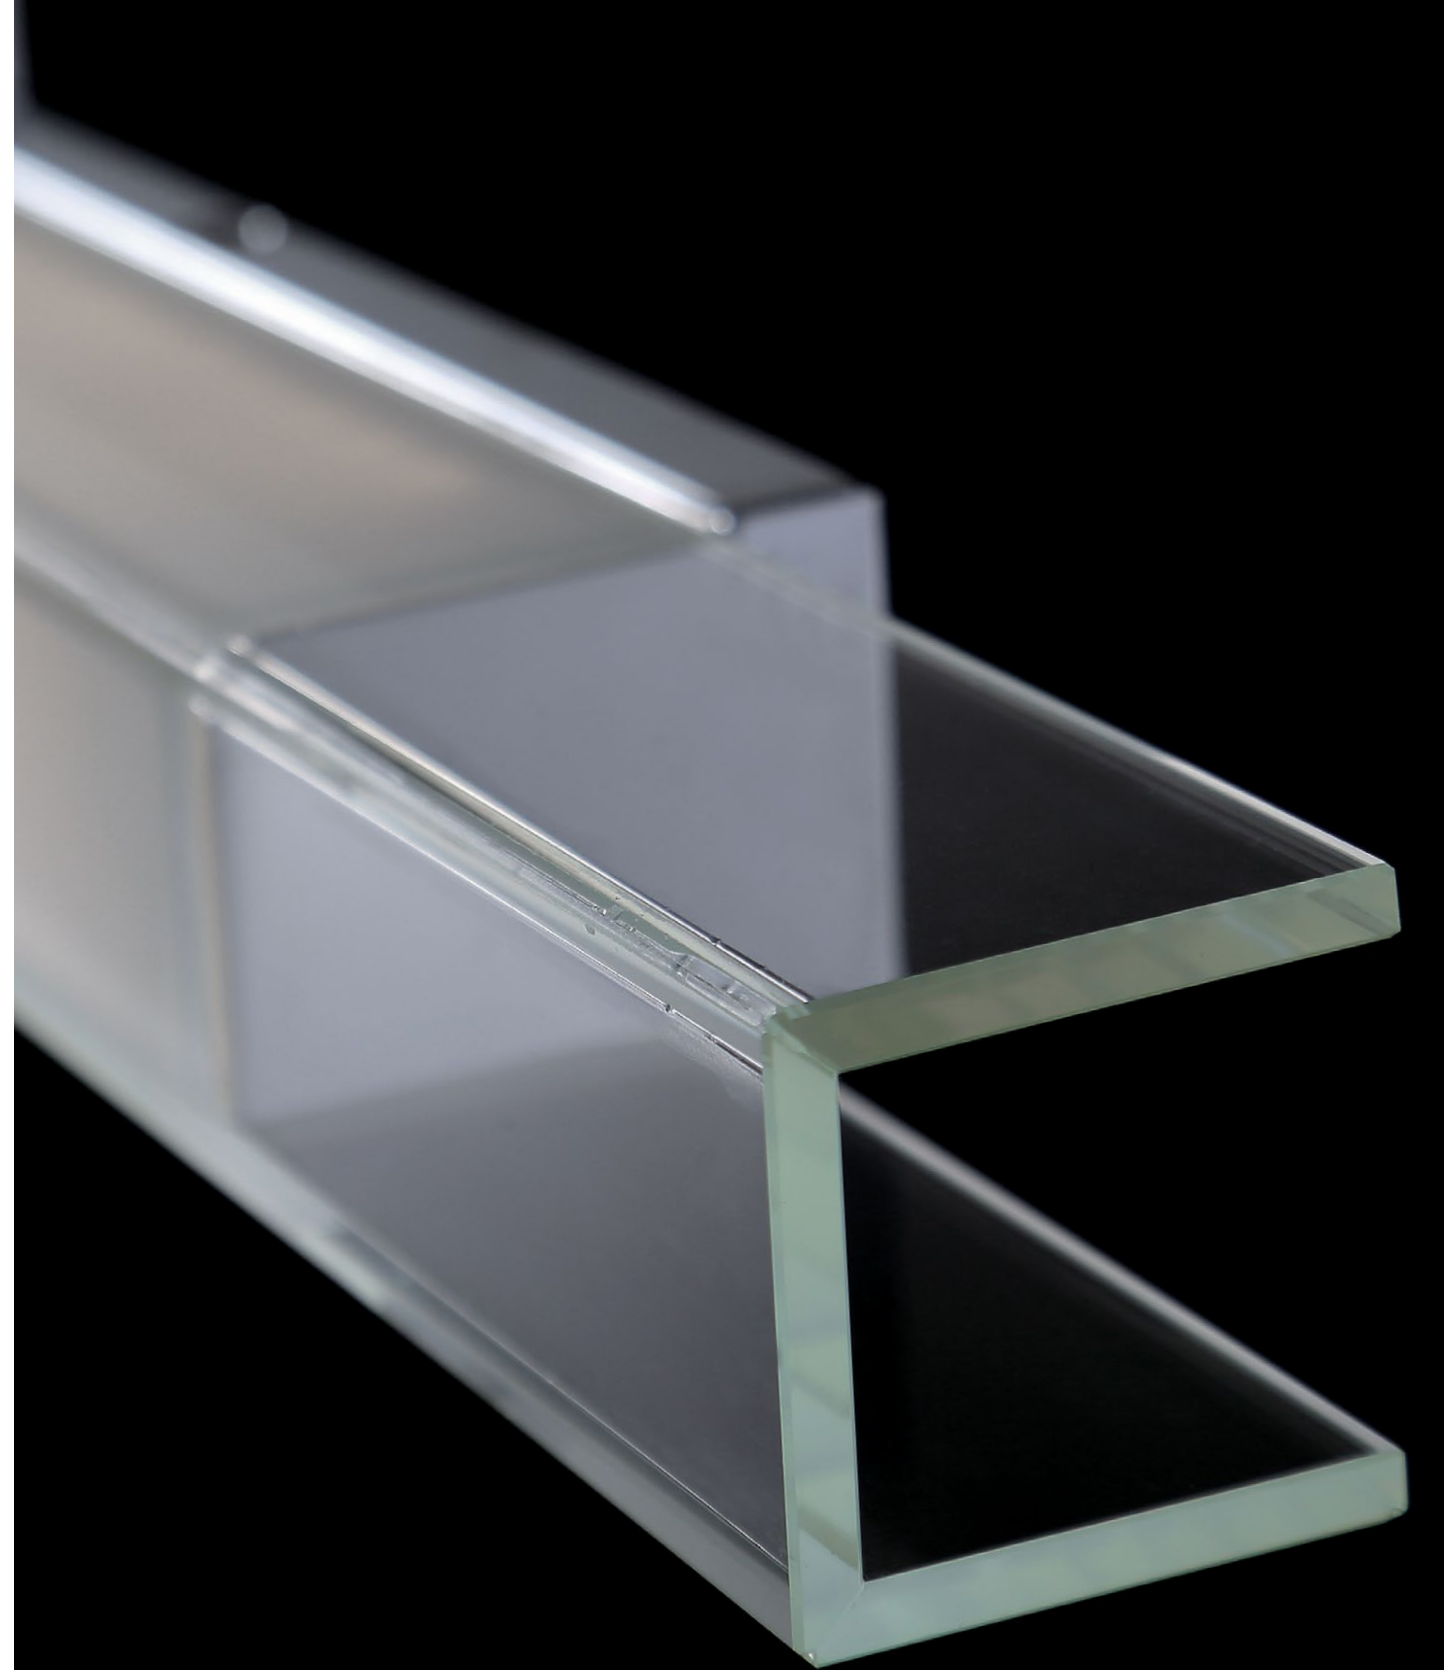

MINI CLOUD

Architectural styling arrives in fine baths. Mini Cloud is remarkably thin but a stunning cousin of the Cloud vanity luminaires that deliver high quality functional light for luxury environments. Hand-mitered glass over cutting-edge LEDs positioned for even illumination without glare. Vertical or horizontal mounting options.

- Mitered glass construction
- Mount vertically or horizontally
- ADA compliant
- CEC Title 24 compliant
- ETL & CETL damp location listed
- Dimmer: ELV
- No transformer or driver needed
- 1" slim junction box included and can be ordered separately (model# JB-0501)
- Conversion plate for junction box included
- Rated Life: 54,000 hours
- Color temp: 3000K
- CRI: 90

Model	Width	Wattage	Voltage	LED Lumens	Delivered Lumens	Finish
WS-51920	20"	10W		915	674	CH Chrome
WS-51927	27"	16W	120V	1331	962	
WS-51937	37"	24W		2031	1461	

Example: WS-51920-CH