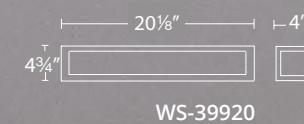

SHOCK WAVES

A dramatic fluid design. The rhythm of rippling oceanic waves is captured within the cast art glass feature floating inside the frame. Integral LEDs indirectly light the glass for a stunning luminous effect, like reflections of moonlight on waves.

- Cast art glass
- ADA compliant
- CEC Title 24 compliant
- ETL & CETL damp location listed
- Dimmer: ELV
- No transformer or driver needed
- Rated Life: 54,000 hours
- Color temp: 3000K
- CRI: 90

Model	Width	Wattage	Voltage	LED Lumens	Delivered Lumens	Finish
WS-39920	20"	33W		2552	737	
WS-39927	27"	44W	120V	3416	1498	BN
WS-39938	38"	67W		5104	2341	

Example: WS-39938-BN