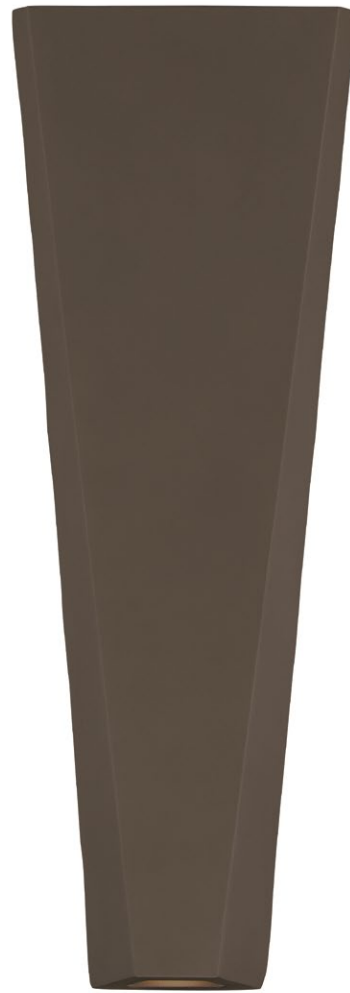

BIG V

Sometimes, the name says it all. More impressive in real life, this monolith of a vaulted sconce will light a façade and make a great, big, bold design statement.

- Up & down light
- Weather-resistant powder coat
- CEC Title 24 compliant
- ETL & cETL wet location listed, IP65
- Dimmer: ELV
- Universal Driver (120-277V) concealed within the fixture
- Rated Life: 54,000 hours
- Color temp: 3000K
- CRI: 90

Model	Height	Wattage	Voltage	LED Lumens	Delivered Lumens	Finish
WS-W69620	20"	23W	120-277V	1478	1249	BZ
WS-W69628	28"	28W	120-277V	1763	1344	BZ

Example: WS-W69620-BZ