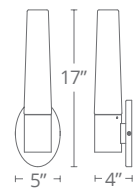

WS-38817

Model	Size	Wattage	Voltage	LED Lumens	Delivered Lumens	Finish
WS-38817	17"	12W	120V	1059	679	BK <i>Black</i> BN <i>Brushed Nickel</i> BR <i>Brushed Brass</i>

Example: WS-38817-BR
For 277V special order add an "F" before the finish: WS-38817F-BR