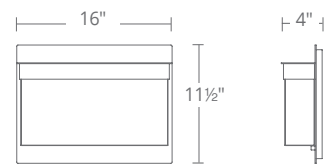

Model	Width	Wattage	Voltage	LED Lumens	Delivered Lumens	Finish
WS-92616	16"	31W	120-277V	1409	1226	SN <i>Satin Nickel</i>

Example: WS-92616-SN
For 2700K add "-27"; 3500K add "-35" before the finish: WS-92616-35-SN