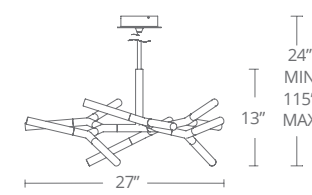

KRYPTONITE

An elaborate modern array of wands crowned with crystals illuminated by LEDs. Slim low profile adjustable elemental cylindrical designs for modern vignettes created in free form. This chandelier can stand alone or be ganged together in multiples.

- Rotatable arms
- Cylindrical crystalized Piastra crystal
- Adjust at joints to customize look
- ETL & cETL damp location listed
- Dimmer: ELV
- Universal Driver (120-277V) installs within junction box, driver dimensions: 2.8" x 1.3" x 1.2"
- Three 12" and one 6" down rods included (additional down rods available for purchase)
- Rated Life: 50,000 hours
- Color temp: 3000K
- CRI: 90

Model	Width	Wattage	Voltage	LED Lumens	Delivered Lumens	Finish
PD-54732	27"	31W	120-277V	1195	962	BK Black/Piastra Crystal
PD-54765	55"	46W	120-277V	1780	1217	PN Polished Nickel/Piastra Crystal

Example: PD-54765-BK

PD-54732