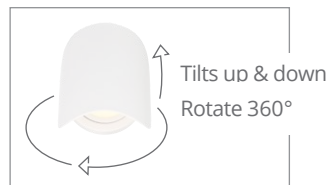

BLINC

A curved, whimsical and simple design. Blinc creates pleasing wall illumination from an adjustable sconce perched on a swivel with directional up and down lighting for a variety of applications. Display in clusters as a work of art. Full range dimming available. Perfect for residential and hospitality applications.