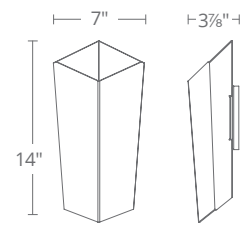

DINK

DINK reveals a tapered wall lighting design in stunning luxurious finish of bronze with gold leaf. Ideal for residential, hospitality and office applications.