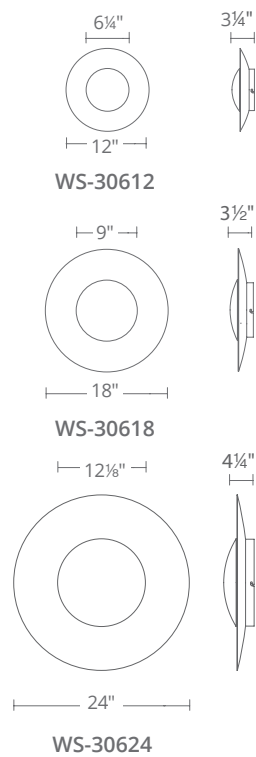

BLAZE

A radiating spectacle of warm indirect illumination from hand applied gold leaf or silver leaf. Offered in three proportional sizes to design in multiples on walls or ceilings.

- 14K gold leaf or silver leaf
- Place on wall as sconce or flush mounts to ceiling
- Low profile design available in 12" and 18" sizes
- ADA compliant (12" and 18" sizes only)
- ETL & cETL damp location listed
- Dimmer: ELV
- Universal Driver (120-277V) installs within junction box, driver dimensions: 2.8" x 1.3" x 1.2"
- Rated Life: 50,000 hours
- Color temp: 3000K
- CRI: 90

Model	Diameter	Wattage	Voltage	LED Lumens	Delivered Lumens	Finish
WS-30612	12"	10.5W	120-277V	787	250	GL Gold Leaf/Gold Plated
WS-30618	18"	25W		1979	605	SL Silver Leaf/Polished Nickel
WS-30624	24"	31W		2392	700	

Example: WS-30612-GL