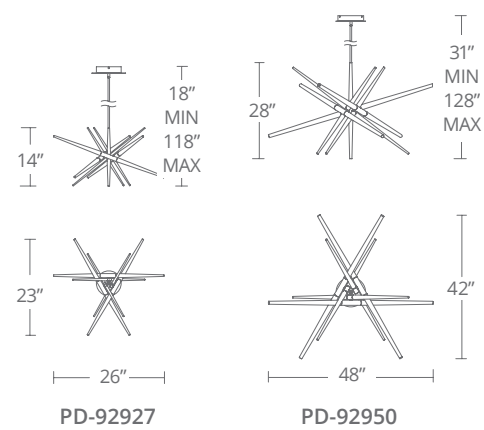

Model	Size	Wattage	Voltage	LED Lumens	Delivered Lumens	Finish
PD-87956	56"	91W	120-277V	8190	4244	BK/AB Black/Aged Brass

Example: PD-87956-BK/AB

STORMY

This spectacle amazes like lightning in the sky. Discreetly concealed LEDs brightly illuminate seeded stems of optical grade polycarbonate. Splendid in aged brass or polished nickel. Complementary sconces complete a well decorated look.

- Hang straight swivel
- Concealed LEDs and no visible hardware
- ETL & cETL damp location listed
- Dimmer: ELV for PD-92927 and ELV / 0-10V for PD-92950
- Universal Driver (120-277V) concealed within the canopy
- Three 12" and one 6" down rods included (additional down rods available for purchase)
- Rated Life: 50,000 hours
- Color temp: 3500K
- CRI: 90