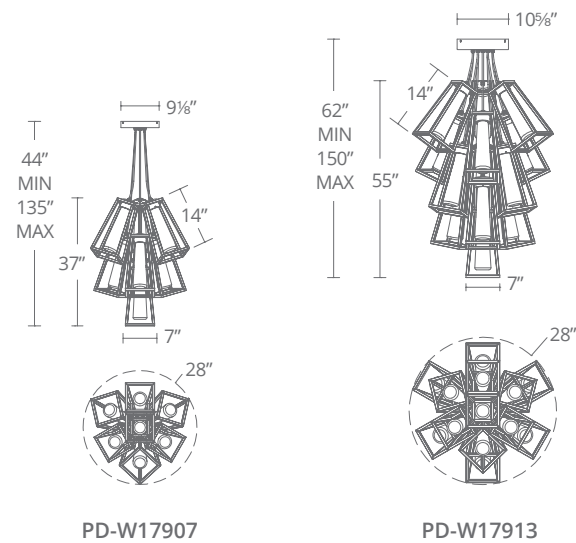

AVANT GARDE

Love it or hate it, Avant Garde will surely elicit emotion. More of a sculpture of artistic expression than a luminaire, Avant Garde renders a statement challenging our visual presumptions about lighting.

- No driver or transformer required
- Weather-resistant powder coat
- Fluted etched glass
- Outdoor ready cables for an adjustable customized suspension height
- ETL & cETL wet location listed
- Dimmer: ELV
- Three 12" and one 6" down rods included (additional down rods available for purchase)
- Rated Life: 54,000 hours
- Color temp: 3000K
- CRI: 90

Model	# of Lights	Wattage	Voltage	LED Lumens	Delivered Lumens	Finish
PD-W17907	7 Lights	41W	120V	2888	1182	BK
PD-W17913	13 Lights	78W	120V	5363	2195	BK
Example: PD-W17913-BK