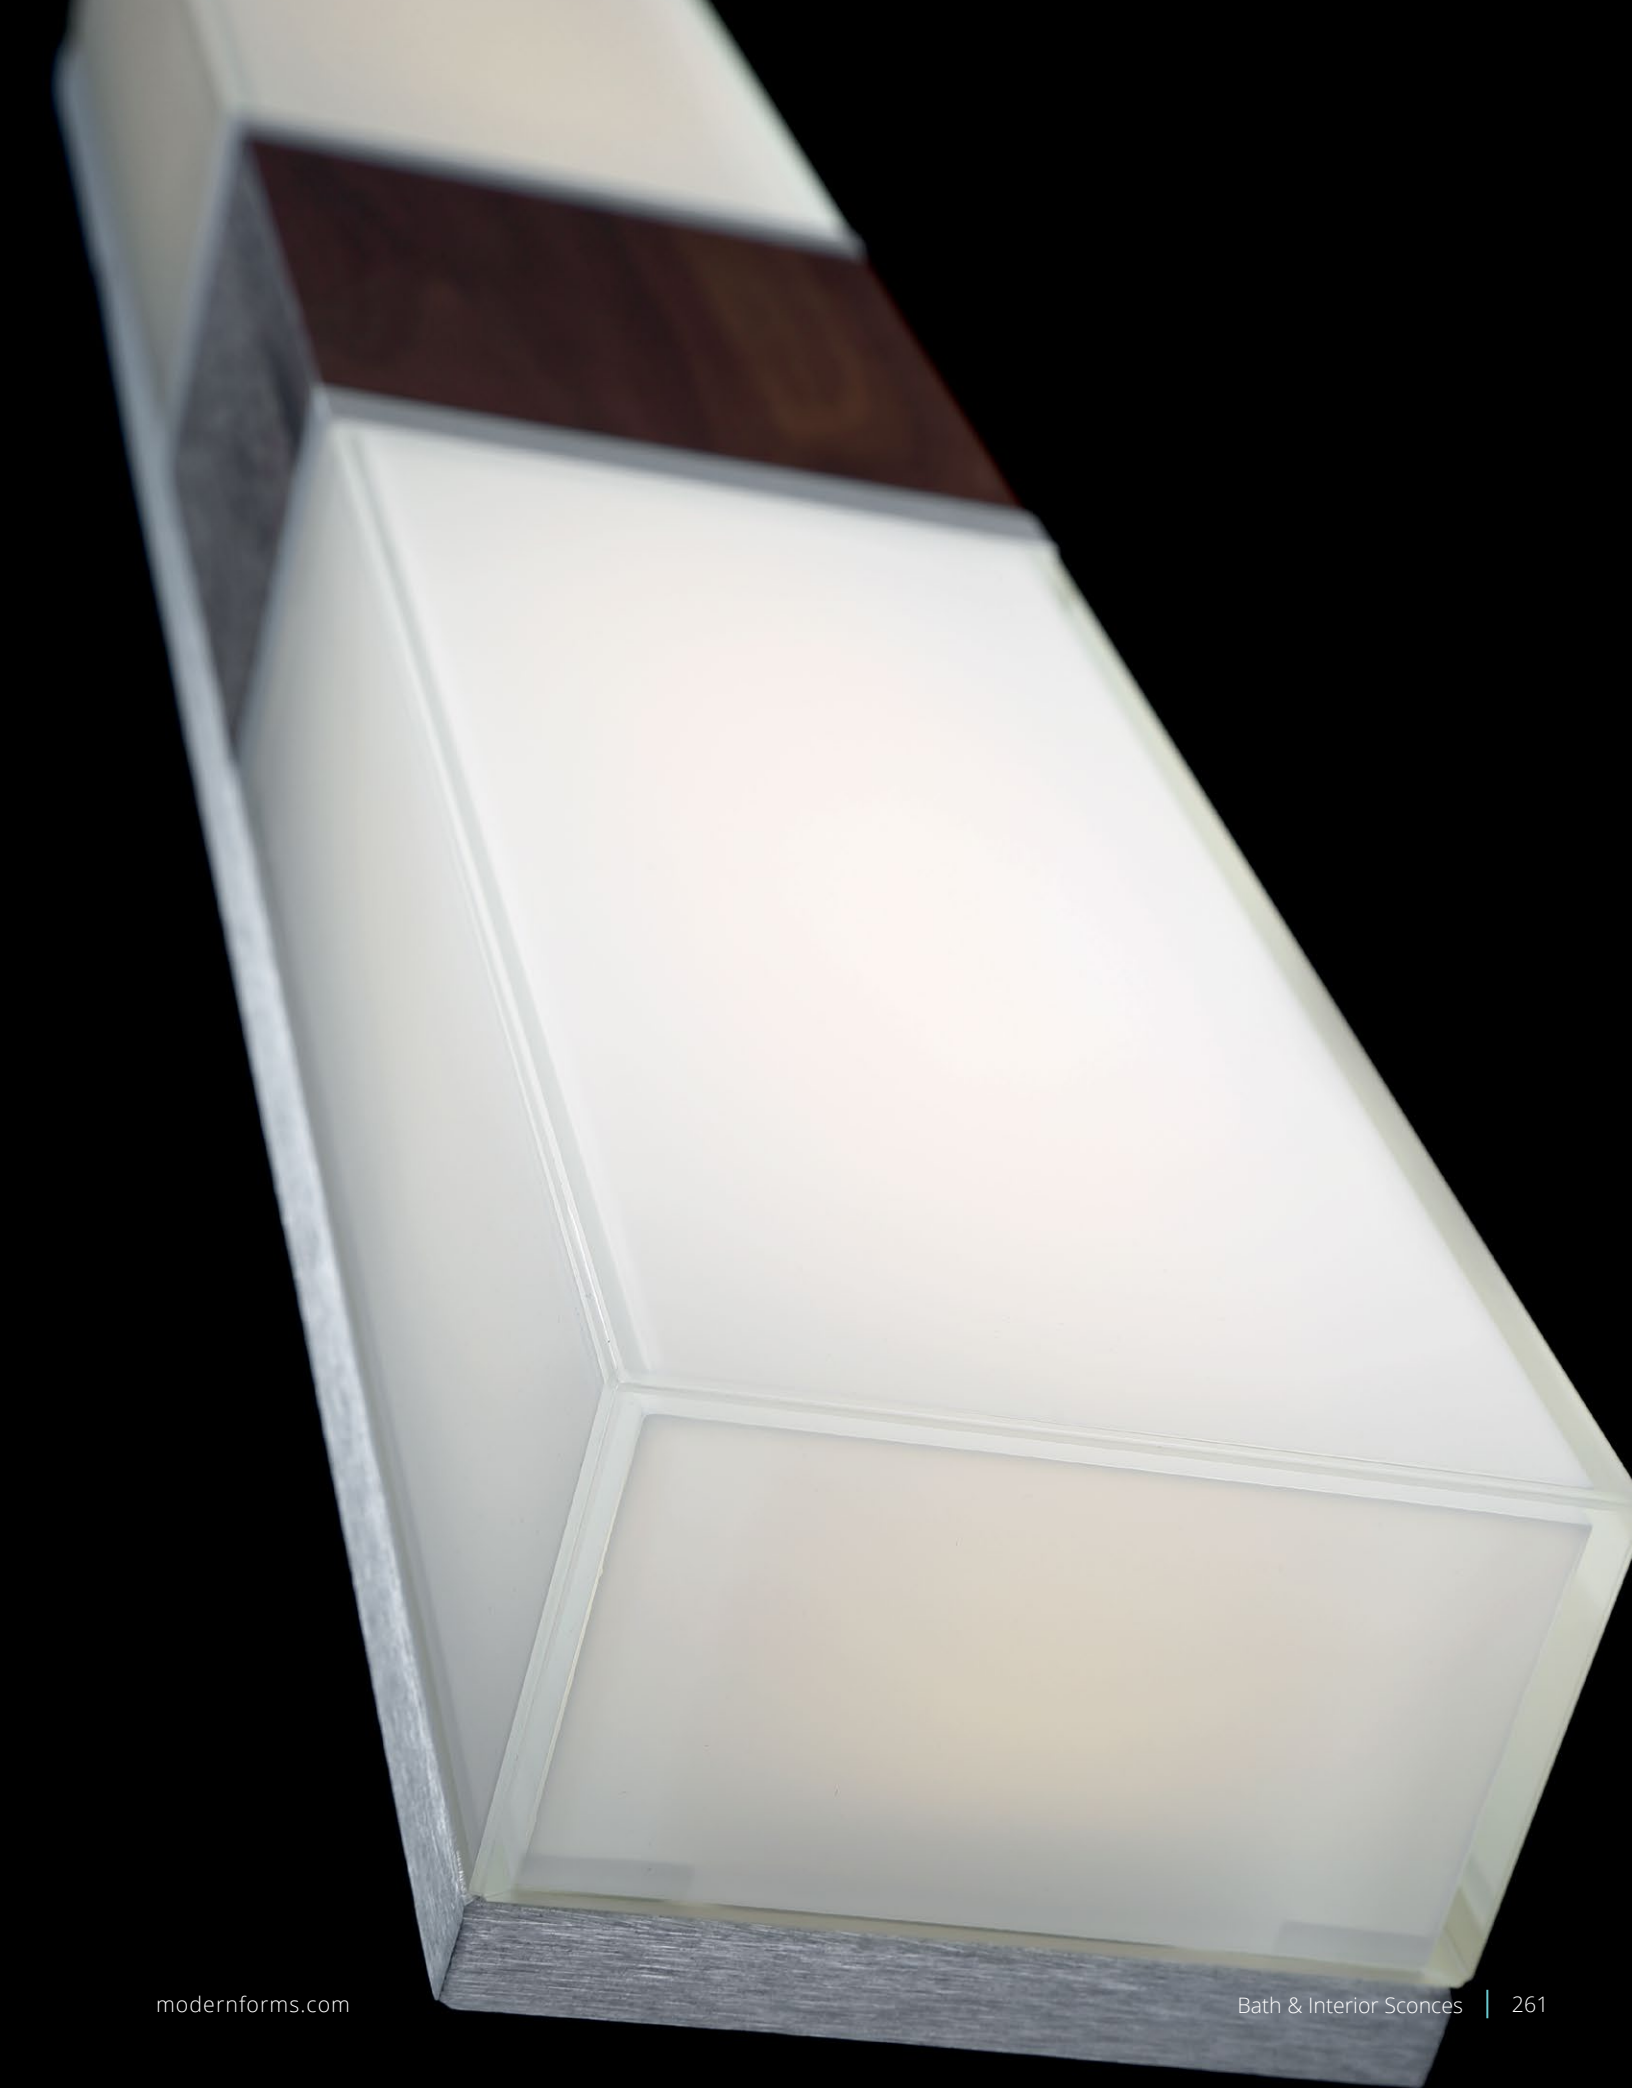

TUSK

Whether you mount it in a bath or in a hotel foyer, Tusk brings superb LED task lighting into every room. Expertly crafted from mouth-blown etched opal glass, the elegantly tapered diffuser spreads the light evenly for timeless quality illumination.