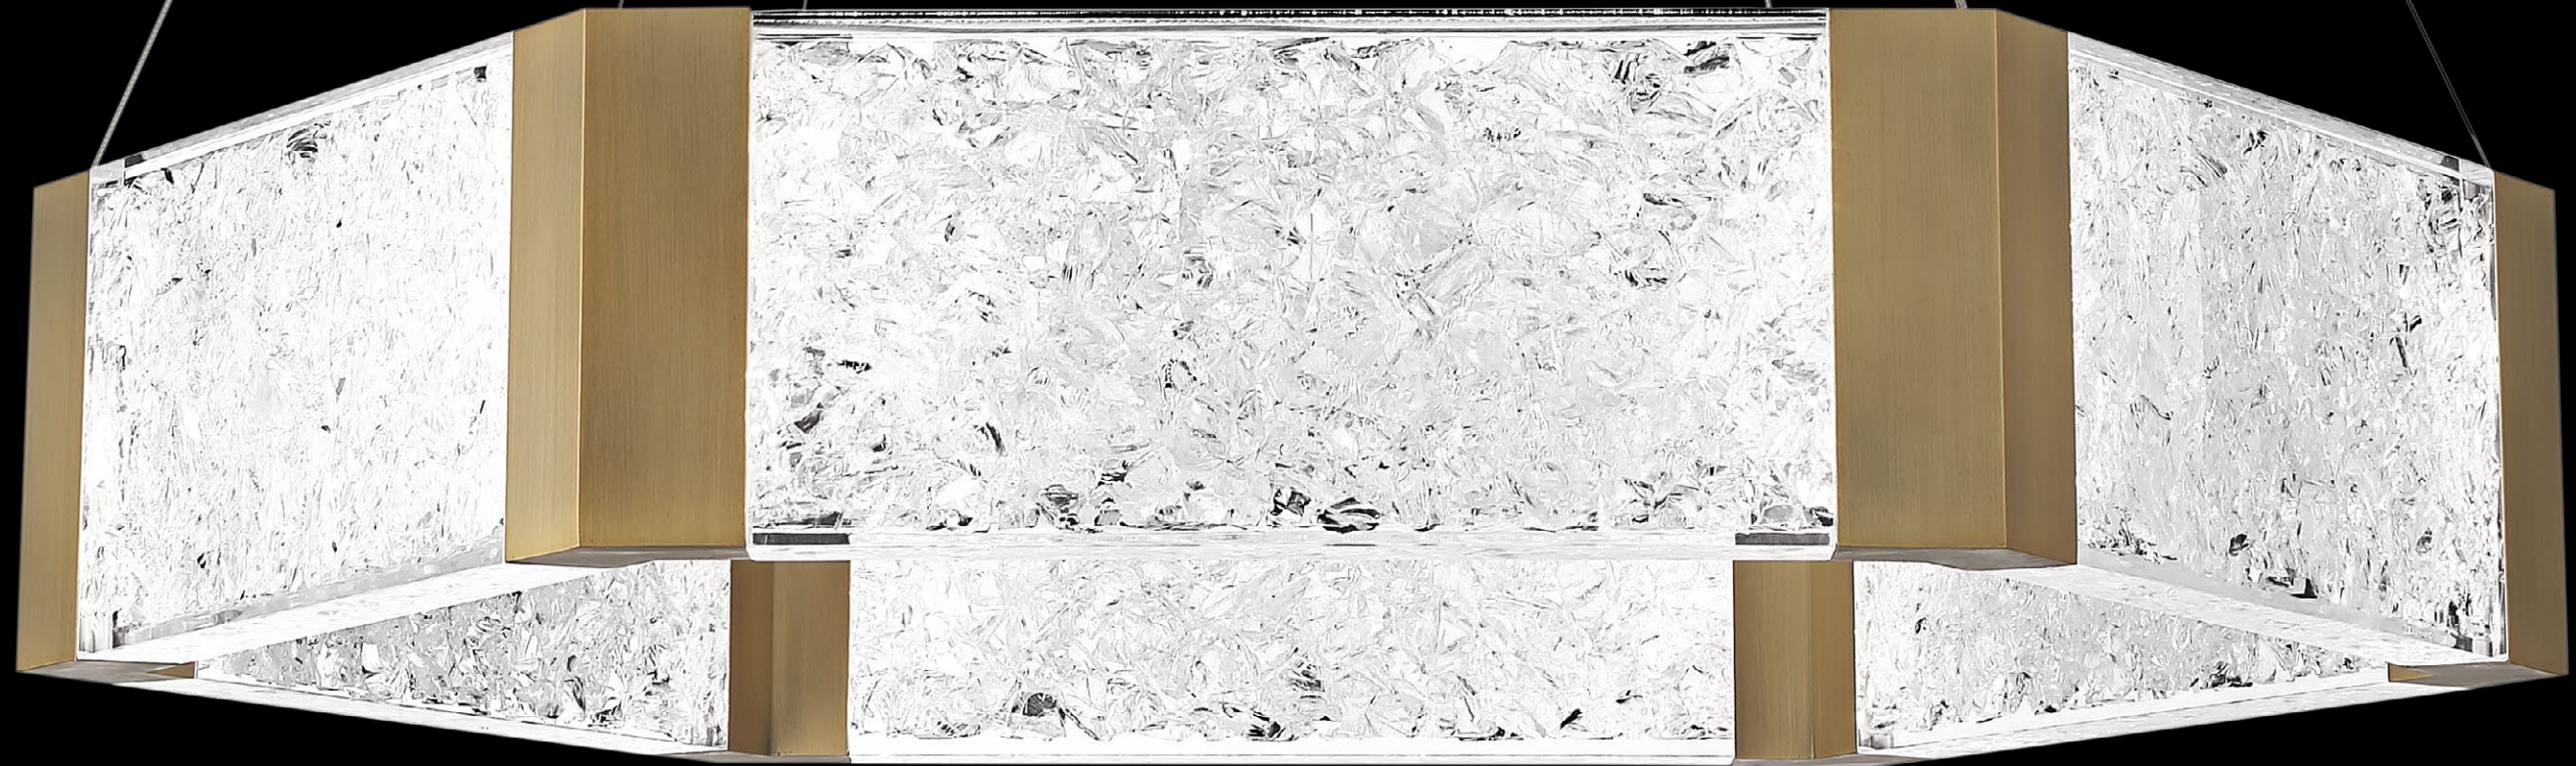

Chandeliers & Pendants

FOREVER

Spectacularly luminous panels made with reclaimed K5 crystal are spellbouding in this exquisite chandelier. Clandestine LED light sources are powered by thin cables that suspend the frame to the canopy for a technologically advanced design with the utmost attention to detail.