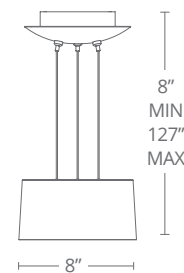

Model	Width	Wattage	Voltage	LED Lumens	Delivered Lumens	Finish
PD-52708	8"	14W	120V	753	278	GL Gold Leaf/Dark Bronze SL Silver Leaf/White

Example: PD-52708-GL