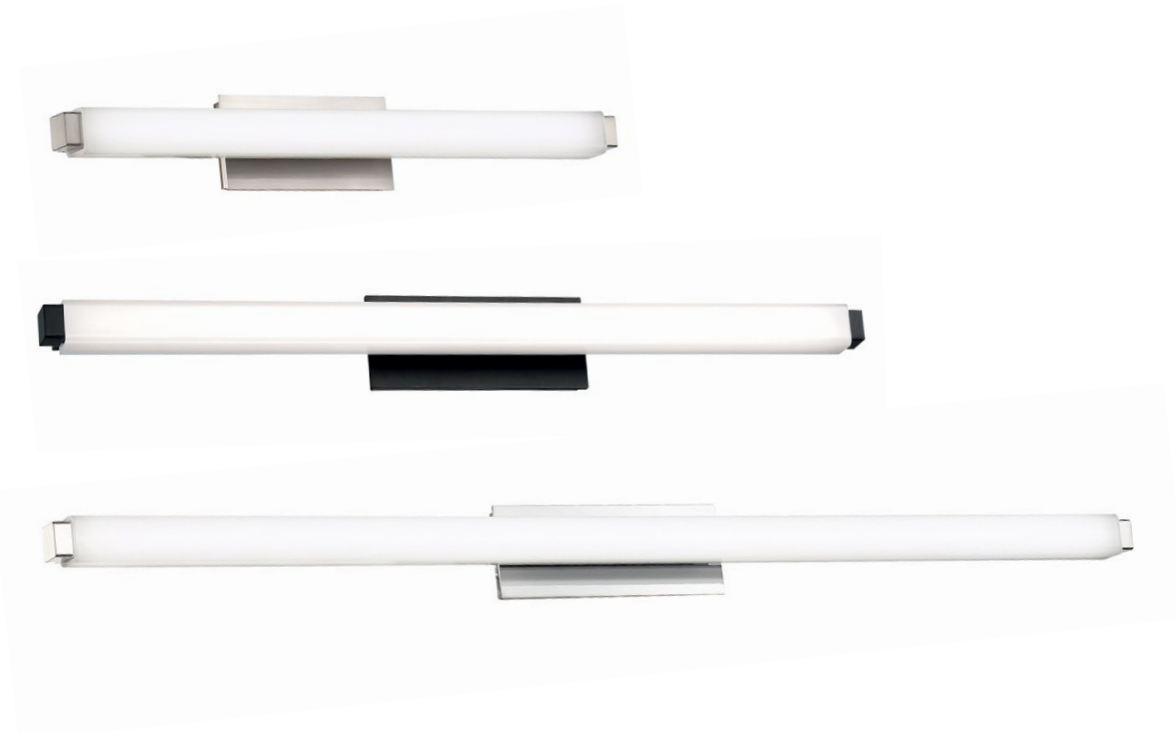

MINI VOGUE

This minimalist design adapts to almost any décor with its slim, linear form and versatile finishes. Available in brushed nickel, black and chrome.