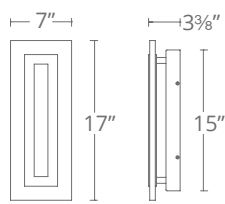

SHADOW

This minimalist luminaire provides smooth, even light whether you place it inside or outside, vertically or horizontally. A anti-UV grade acrylic diffuser means Shadow won't color over time in the sunlight, while a weather-resistant finish also protects against rain and sun.

WS-W46817