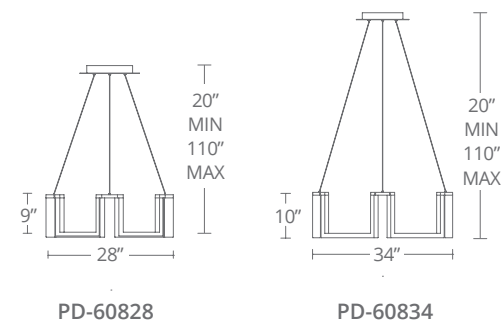

- Thin, powered aircraft cables provide an ultra-clean look for adjustable suspension height
- CEC Title 24 compliant
- ETL & cETL damp location listed
- Dimmer: ELV, 0-10V
- Universal Driver (120-277V) concealed within the canopy
- Rated Life: 50,000 hours
- Color temp: 3000K
- CRI: 90

Model	Width	Wattage	Voltage	LED Lumens	Delivered Lumens	Finish
PD-60828	28"	39W	120-277V	3177	2138	BK Black
PD-60834	34"	54W		4959	3477	

Example: PD-60834-BK