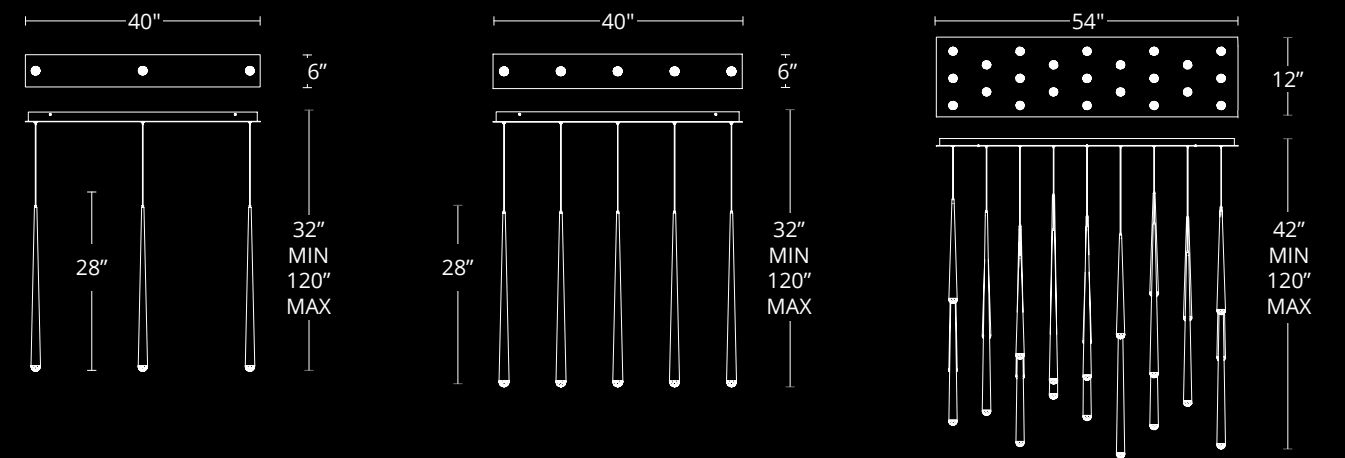

Multiples with Cut Crystal Accents

- 3 Lights PD-41703L
- 5 Lights PD-41705L
- 23 Lights PD-41723L

Multiples with Etched Flat Accents

- 3 Lights PD-41803L
- 5 Lights PD-41805L
- 23 Lights PD-41823L

Model	# of Lights	Canopy	Wattage	Voltage	LED Lumens	Delivered Lumens	Finish
PD-41*03L	3 Lights	Rectangular	21W	120V-277V	1311	1126	AB Aged Brass BK Black PN Polished Nickel
PD-41*05L	5 Lights		35W		2185	1876	
PD-41*23L	23 Lights		161W		10051	8631	

* to be Replaced with either 7 or 8 for correct model#
Example: PD-41823L-PN