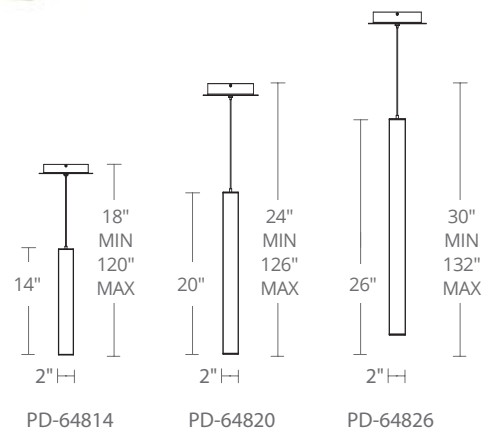

Model	# of Lights	Wattage	Voltage	LED Lumens	Delivered Lumens	Finish	Canopy
PD-64803R	3 Lights	27W		1702	1114		
PD-64805R	5 Lights	37W		2332	1747		
PD-64809R	9 Lights	67W	120-277	4020	2807	BK/AB	Black/Aged Brass
PD-64815R	15 Lights	114W		7285	3871		
PD-64821R	21 Lights	135W		10199	4591		

Model	Height	Wattage	Voltage	LED Lumens	Delivered Lumens	Finish
PD-64814	14"	10W		875	530	AB Aged Brass
PD-64820	20"	15W	120-277V	1444	826	BK Black
PD-64826	26"	22W		1565	1016	

Example: PD-64826-AB

DOUBLE BUBBLE