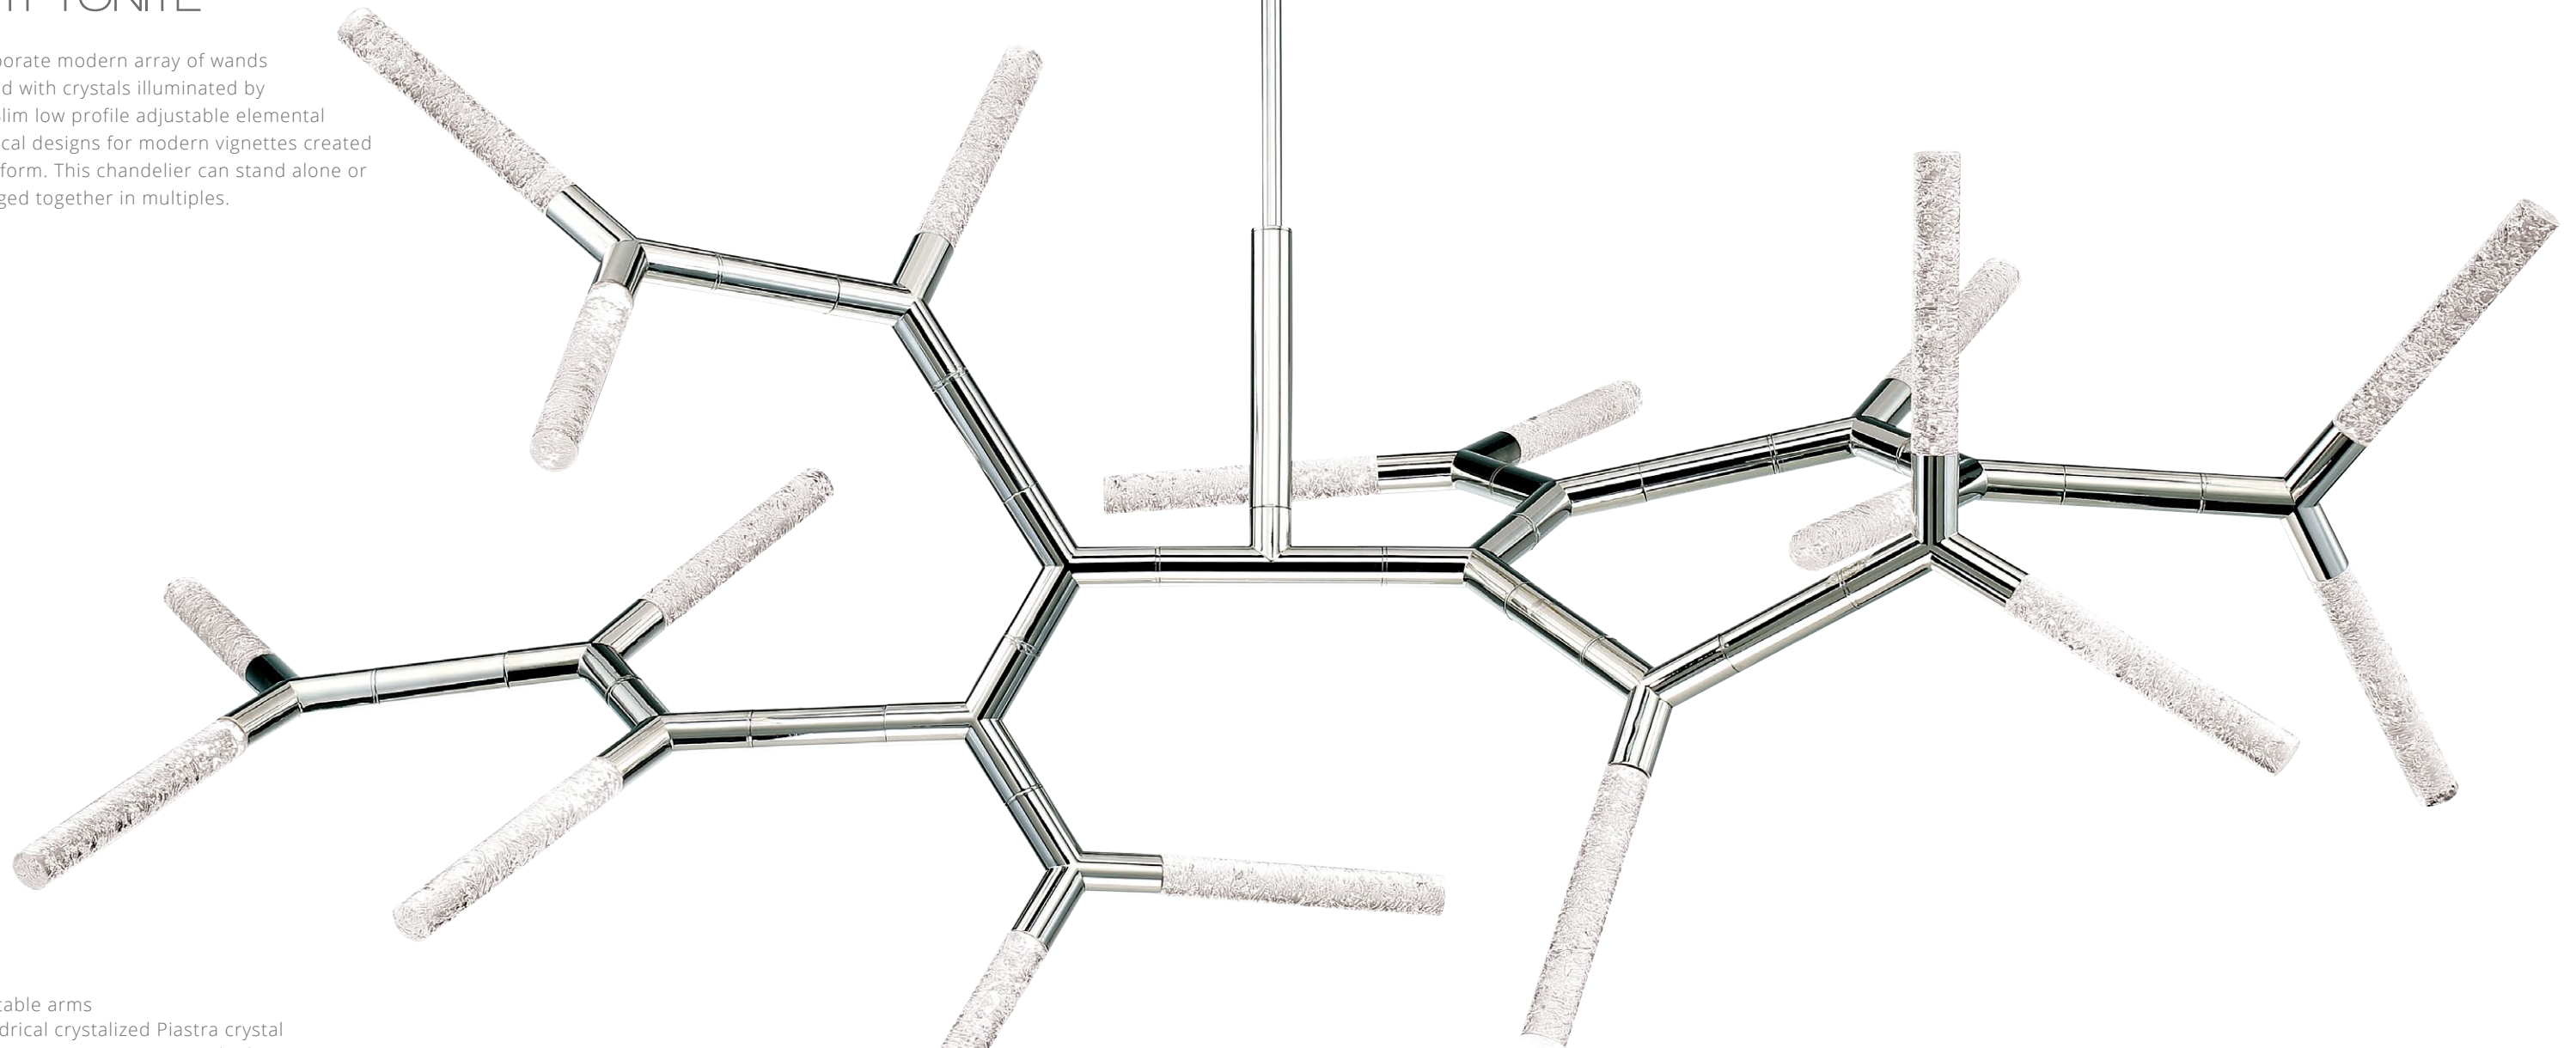

KRYPTONITE

An elaborate modern array of wands crowned with crystals illuminated by LEDs. Slim low profile adjustable elemental cylindrical designs for modern vignettes created in free form. This chandelier can stand alone or be ganged together in multiples.

- Rotatable arms
- Cylindrical crystalized Piastra crystal
- Adjust at joints to customize look
- ETL & cETL damp location listed
- Dimmer: ELV
- Universal Driver (120-277V) installs within junction box, driver dimensions: 2.8" x 1.3" x 1.2"
- Three 12" and one 6" down rods included (additional down rods available for purchase)
- Rated Life: 50,000 hours
- Color temp: 3000K
- CRI: 90

Model	Width	Wattage	Voltage	LED Lumens	Delivered Lumens	Finish
PD-54732	27"	31W	120-277V	1195	962	BK Black/Piastra Crystal
PD-54765	55"	46W	120-277V	1780	1217	PN Polished Nickel/Piastra Crystal

Example: PD-54765-BK