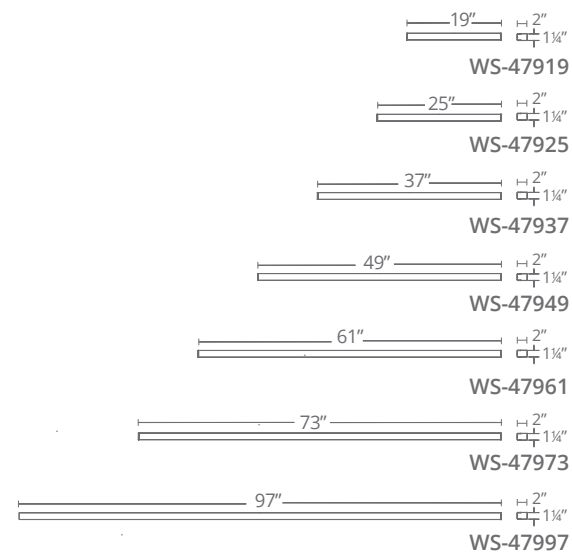

Model	Width	Wattage	Voltage	LED Lumens	Delivered Lumens	Finish
WS-47919	19"	17W	120V	1268	975	AL <i>Brushed Aluminum</i> WT <i>White</i>
WS-47925	25"	22W		1708	1375	
WS-47937	37"	33W		2450	1949	
WS-47949	49"	44W		3171	2479	
WS-47961	61"	46W		3651	2826	
WS-47973	73"	66W		4900	3782	
WS-47997	97"	88W		6342	4874	

Example: WS-47919-WT