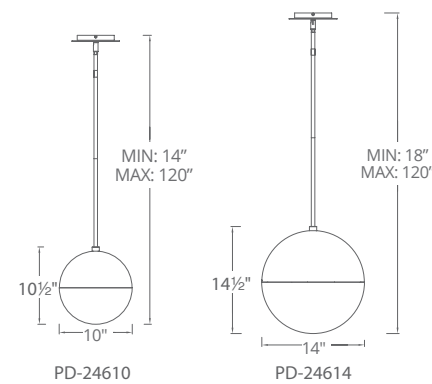

PUNK

Modern with a slight edge. Punk orbs feature soft opal glass in a variety of sizes. Simple to incorporate and endure the test of time.

- ETL & cETL damp location listed
- Hang straight swivel
- Mouth blown etched opal glass
- Three 12" and one 6" downrods included (additional downrods available).
- Universal driver (120V-220V-277V) installs within standard 4" junction box
- Dimmer: ELV
- 50,000 hour potential life
- Color Temp: 3000K (2700K / 3500K available special order)
- CRI: 90

Model	Diameter	Wattage	Voltage	LED Lumens	Delivered Lumens	Finish
PD-24610	10"	18W	120V-277V	1451	758	BK Black
PD-24614	14"	30W	120V-277V	2527	1563	PN Polished Nickel

Example: PD-24610-PN
For 2700K add "-27"; 3500K add "-35" before the finish: PD-24610-35-PN