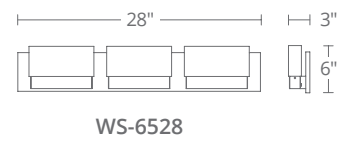

Example: WS-13619-PN

GLACIER

The brilliance of frozen ice. LEDs sparkle and shimmer mesmerizingly through weighty blocks of Piastra glass for luxury baths and powder rooms

- Piastra glass
- Up and down illumination
- ADA compliant, low profile design
- ETL & cETL damp location listed
- Dimmer: ELV
- No transformer or driver required
- Rated Life: 54,000 hours
- Color temp: 3000K
- CRI: 90