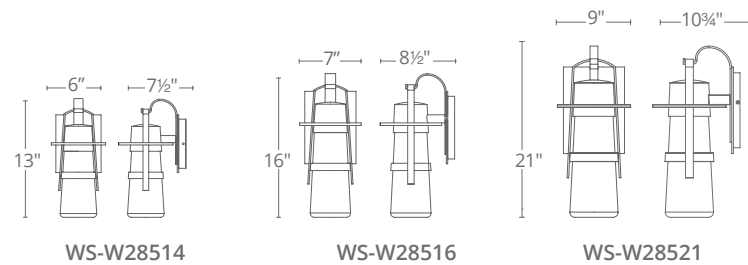

- Weather-resistant powder coat
- Mouth blown hammered clear glass
- CEC Title 24 compliant
- ETL & cETL wet location listed, IP65
- Dimmer: ELV
- No transformer or driver needed
- Rated Life: 54,000 hours
- Color temp: 3000K
- 277V option available
- CRI: 90

Model	Height	Wattage	Voltage	LED Lumens	Delivered Lumens	Finish
WS-W28514	13"	11W		440	431	BK
WS-W28516	16"	13W	120V	495	431	ORB
WS-W28521	21"	15W		614	558	

Example: WS-W28514-ORB
For 277V special order, add an "F" before the finish: WS-W28521F-ORB