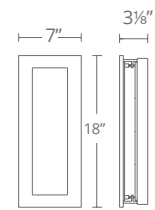

FROST

Understated geometry to complement a variety of architectural styles. Sparkling central glass insert draws visual interest while subtle cues of upscale appeal communicate through the heavy gauge frame, the absence of visible hardware, and the quality illumination.

WS-W71918