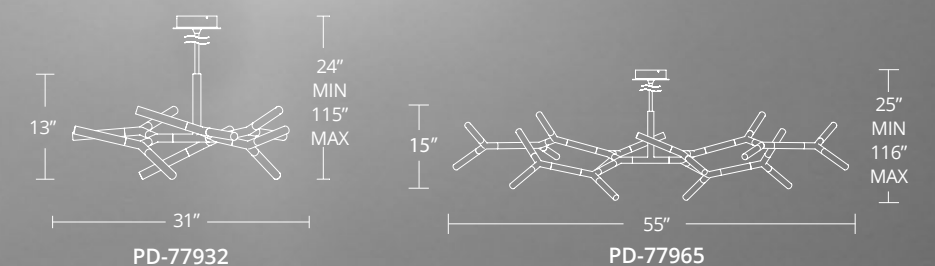

ISOTOPE

Branches of starkly contrasting black and white present a distinctively modern arrangement. Each adjustable stem is illuminated from within by discreetly concealed powerful LEDs behind optically-efficient frosted acrylic.

- Rotatable arms, adjusts at joints for customization
- ETL & cETL damp location listed
- Dimmer: ELV
- Universal Driver (120-277V) concealed within the canopy
- Three 12" and one 6" down rods included (additional down rods available for purchase)
- Rated Life: 50,000 hours
- Color temp: 3000K
- CRI: 90

Model	Width	Wattage	Voltage	LED Lumens	Delivered Lumens	Finish
PD-77932	31"	31W	120-277V	1195	1064	BK <i>Black/Etched Acrylic</i>
PD-77965	55"	46W	120-277V	1780	1505	BK <i>Black/Etched Acrylic</i>

Example: PD-77965-BK