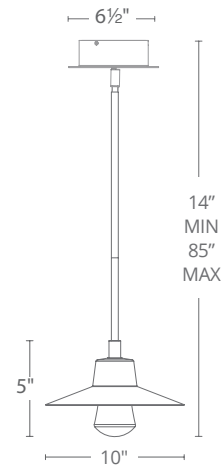

SUSPENSE

Giving the proverbial nod to tradition, it takes a powerful LED to pull off this look. This contemporary lantern showcases a clear mouth-blown glass element and is equipped with state of the art LEDs for a filament-free design.

- Hang straight swivel
- Three 12" and one 6" downrods included (additional downrods available)
- Thick clear mouth blown glass
- Twist-lock glass for seamless appearance
- ETL & cETL wet location listed, IP65
- Dimmer: ELV, 0-10V
- Universal Driver (120-277V) concealed within the canopy
- Rated Life: 50,000 hours
- Color temp: 3000K
- CRI: 90

Model	Diameter	Wattage	Voltage	LED Lumens	Delivered Lumens	Finish
PD-W1915	10"	12W	120-277V	722	677	BK <i>Black</i> BZ <i>Bronze</i>

Example: PD-W1915-BZ