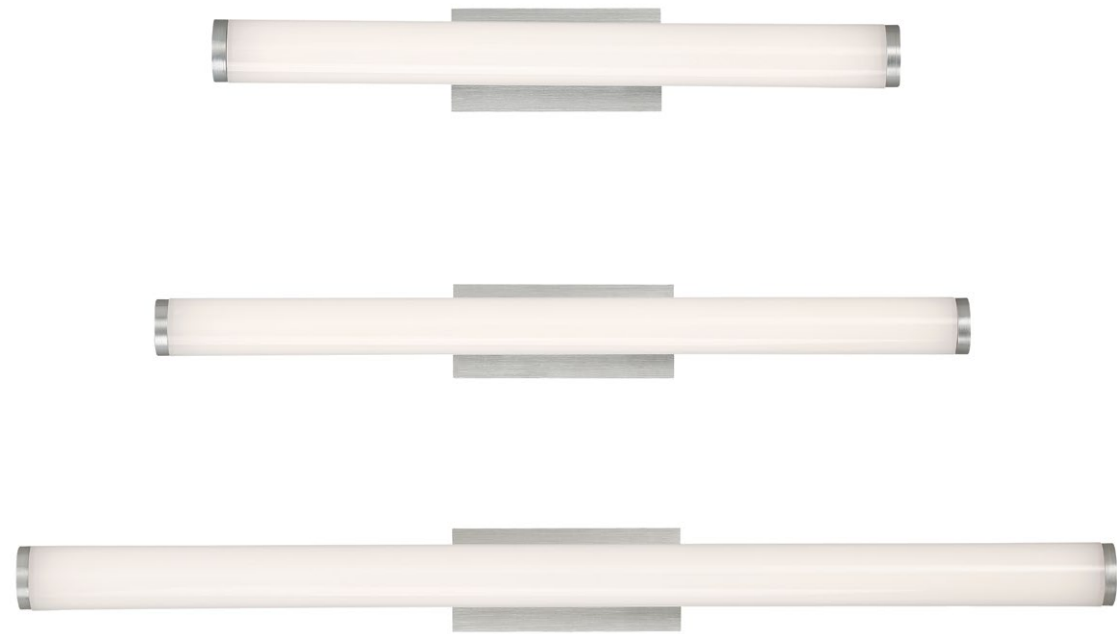

SABRE

On the cutting edge of technology and aesthetics, bath lighting can now be both refined and robust. A sleek look with a durable and optically enhanced co-extruded acrylic diffuser, this watertight design is IP65 rated.