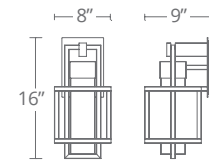

LOGIC

Using an intricate welding process, our artisans craft an austere cage and coat it with a weather-resistant black finish. The sleek rectangular diffuser inside is powered by ingenious LED modules and contrasts with the aluminum base for a transitional-meets-minimalist style.

WS-W48816