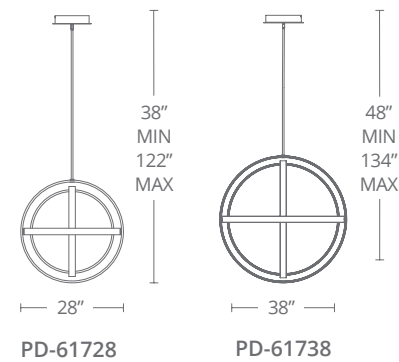

- Hang straight swivel
- Rotatable rings for customizable form
- ETL & cETL damp location listed
- Dimmer: 0-10V
- Universal driver (120-277V) concealed within the canopy
- Three 12" and one 6" down rods included (additional down rods available for purchase)
- Rated Life: 50,000 hours
- Color temp: 3500K
- CRI: 80