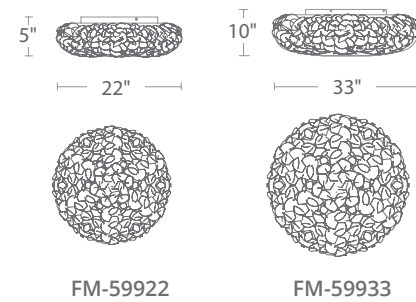

- Magnetic tool-free shade installation for easy cleaning
- CEC Title 24 compliant
- ETL & cETL damp location listed
- Dimmer: ELV, TRIAC, 0-10V
- Universal Driver (120-277V) installs within the canopy
- Rated Life: 50,000 hours
- Color temp: 3000K
- CRI: 90