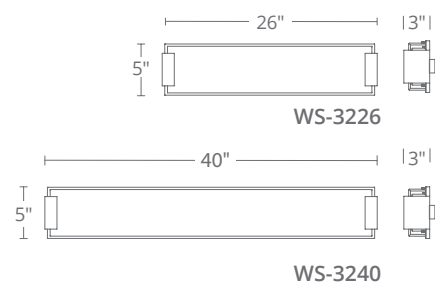

- Mitered glass
- Mount vertically or horizontally
- ADA compliant
- ETL & cETL damp location listed
- Dimmer: ELV
- Transformer installs within the junction box, transformer dimensions: 2.0" x 1.4" x 1.0"
- Rated Life: 50,000 hours
- Color temp: 3000K
- 277V option available
- CRI: 90

Model	Width	Wattage	Voltage	LED Lumens	Delivered Lumens	Finish
WS-3226	26"	45W	120V	2617	1451	BN
WS-3240	40"	73W	120V	4037	2844	BN

Example: WS-3226-BN
For 277V special order, add an "F" before the finish: WS-3226F-BN