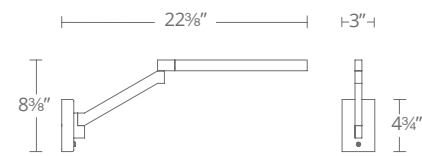

- Adjustable arms for customization
- Driver (120-240V) within canopy
- Rated Life: 50,000 hours
- Color temp: 3000K
- CRI: 90

Model	Width	Wattage	Voltage	LED Lumens	Delivered Lumens	Finish
BL-20922	22"	8W	120-240V	530	373	BK <i>Black</i> WT <i>White</i> TT <i>Titanium</i>

Example: BL-20922-BK