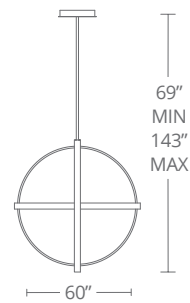

KINETIC

How do you improve on perfection? Featuring a black or titanium finish and fifth ring, Kinetic is bigger and bolder than ever. Adjust the rings for a personalized look.

- Adjustable rings for customizable form
- ETL & cETL damp location listed
- Dimmer: 0-10V
- Universal Driver (120-277V) concealed within the canopy
- Three 12" and one 6" down rods included (additional down rods available for purchase)
- Rated Life: 50,000 hours
- Color temp: 3500K
- CRI: 80

Model	Width	Wattage	Voltage	LED Lumens	Delivered Lumens	Finish
PD-61760	60"	300W	120-277V	7438	5950	BK <i>Black</i> TT <i>Titanium</i>

Example: PD-61760-BK