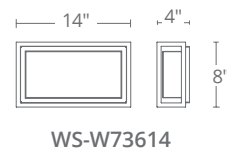

- Mount vertically or horizontally
- Weather-resistant powder coat
- Mitered glass with white ceramic glaze
- ADA compliant, low profile design
- CEC Title 24 compliant
- ETL & cETL wet location listed, IP65
- Dimmer: ELV
- No transformer or driver needed
- Rated Life: 54,000 hours
- Color temp: 3000K
- 277V options available (special order)
- CRI: 90