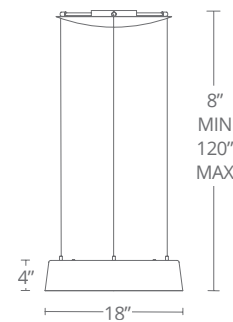

Model	Diameter	Wattage	Voltage	LED Lumens	Delivered Lumens	Finish	Canopy-Interior/Exterior
PD-51318	18"	55W	120V	4050	2618	GL	Gold Leaf/Dark Bronze

Example: PD-51318-GL
For 277V special order, add an "F" before the finish: PD-51318F-GL