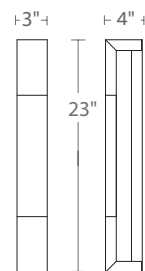

EMBER

Alluring with aged brass or antique nickel finishes and fine reclaimed shards of optical crystal throwing sparkles in all directions. Stunning as an ADA qualified wall sconce for corridors or on either side of a mirror in a luxury bath.

- Reclaimed K5 crystal
- Mount vertically or horizontally
- ADA compliant
- JA8 Title 24 2019 compliant
- ETL & cETL damp location listed
- Dimmer: ELV, TRIAC 0-10V
- Universal Driver (120-277V) concealed within canopy
- Rated Life: 50,000 hours
- Color temp: 3000K
- CRI: 90

Model	Height	Wattage	Voltage	LED Lumens	Delivered Lumens	Finish
WS-65023	23"	18W	120-277V	1332	1006	AB Aged Brass AN Antique Nickel

Example: WS-65023-AB