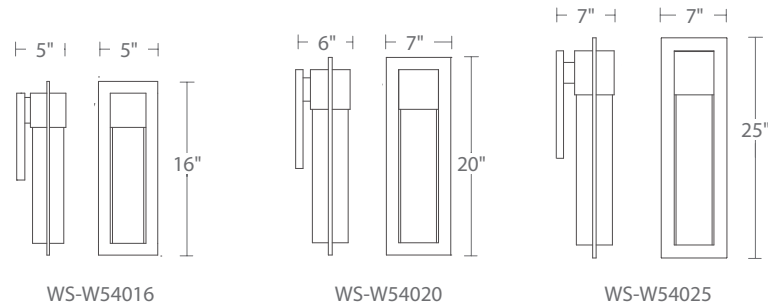

Model	Height	Wattage	Voltage	LED Lumens	Delivered Lumens	Finish
WS-W54016	16"	4W	120V	323	113	BK
WS-W54020	20"	8W		600	228	BZ
WS-W54025	25"	11W		800	308	

Example: WS-W54016-BK

LANTERNA

Update your style from traditional lanterns to this clean and open frame. Graciously exquisite with its unique art glass clandestinely illuminated with LEDs to create interest and light refraction on surrounding surfaces.