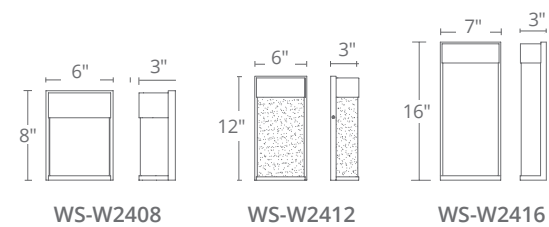

Model	Height	Wattage	Voltage	LED Lumens	Delivered Lumens	Finish
WS-W2408	8"	8W	120V	327	146	BZ Bronze
WS-W2412	12"					
WS-W2416	16"					

Example: WS-W2416-BZ