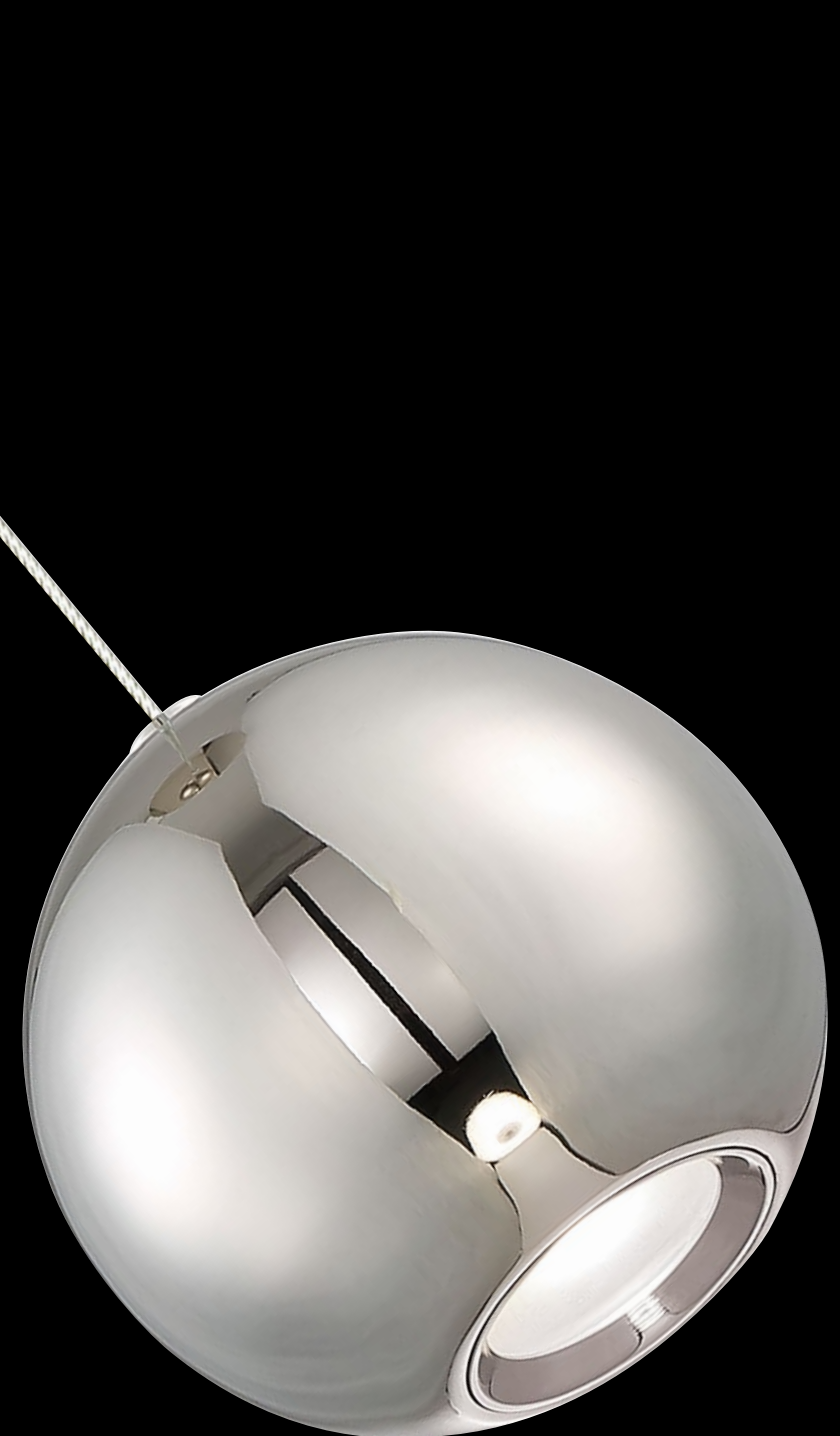

Model	Width	Wattage	Voltage	LED Lumens	Delivered Lumens	Finish
PD-62812	12"	16W	120-277V	435	379	BK <i>Black</i>

Example: PD-62864-BK

ACID

Surrealistic droplets of metallic liquid artfully suspended. Powerful LED downlights concealed within these steel shades provide functional illumination comparable to halogen MR16s. String individually or drop them in clusters for the full mind-blowing experience.