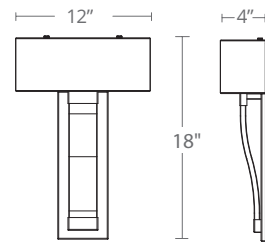

DIPLOMAT

Easy elegance and simply tailored. A rectangular fabric shade atop a wave of softly illuminated lightguide. Uptown and sleekly finished to fit in with poise.

- Light is evenly diffused through fabric shade and etched lightguide post
- ADA compliant
- JA8 Title 24 2019 compliant
- Dimmer: ELV, TRIAC 0-10V
- Universal Driver (120-277V) concealed within the canopy
- Rated Life: 54,000 hours
- Color temp: 3000K
- CRI: 90

Model	Height	Wattage	Voltage	LED Lumens	Delivered Lumens	Finish
WS-70018	18"	19W	120-277V	945	827	AB Aged Brass

Example: WS-70018-AB