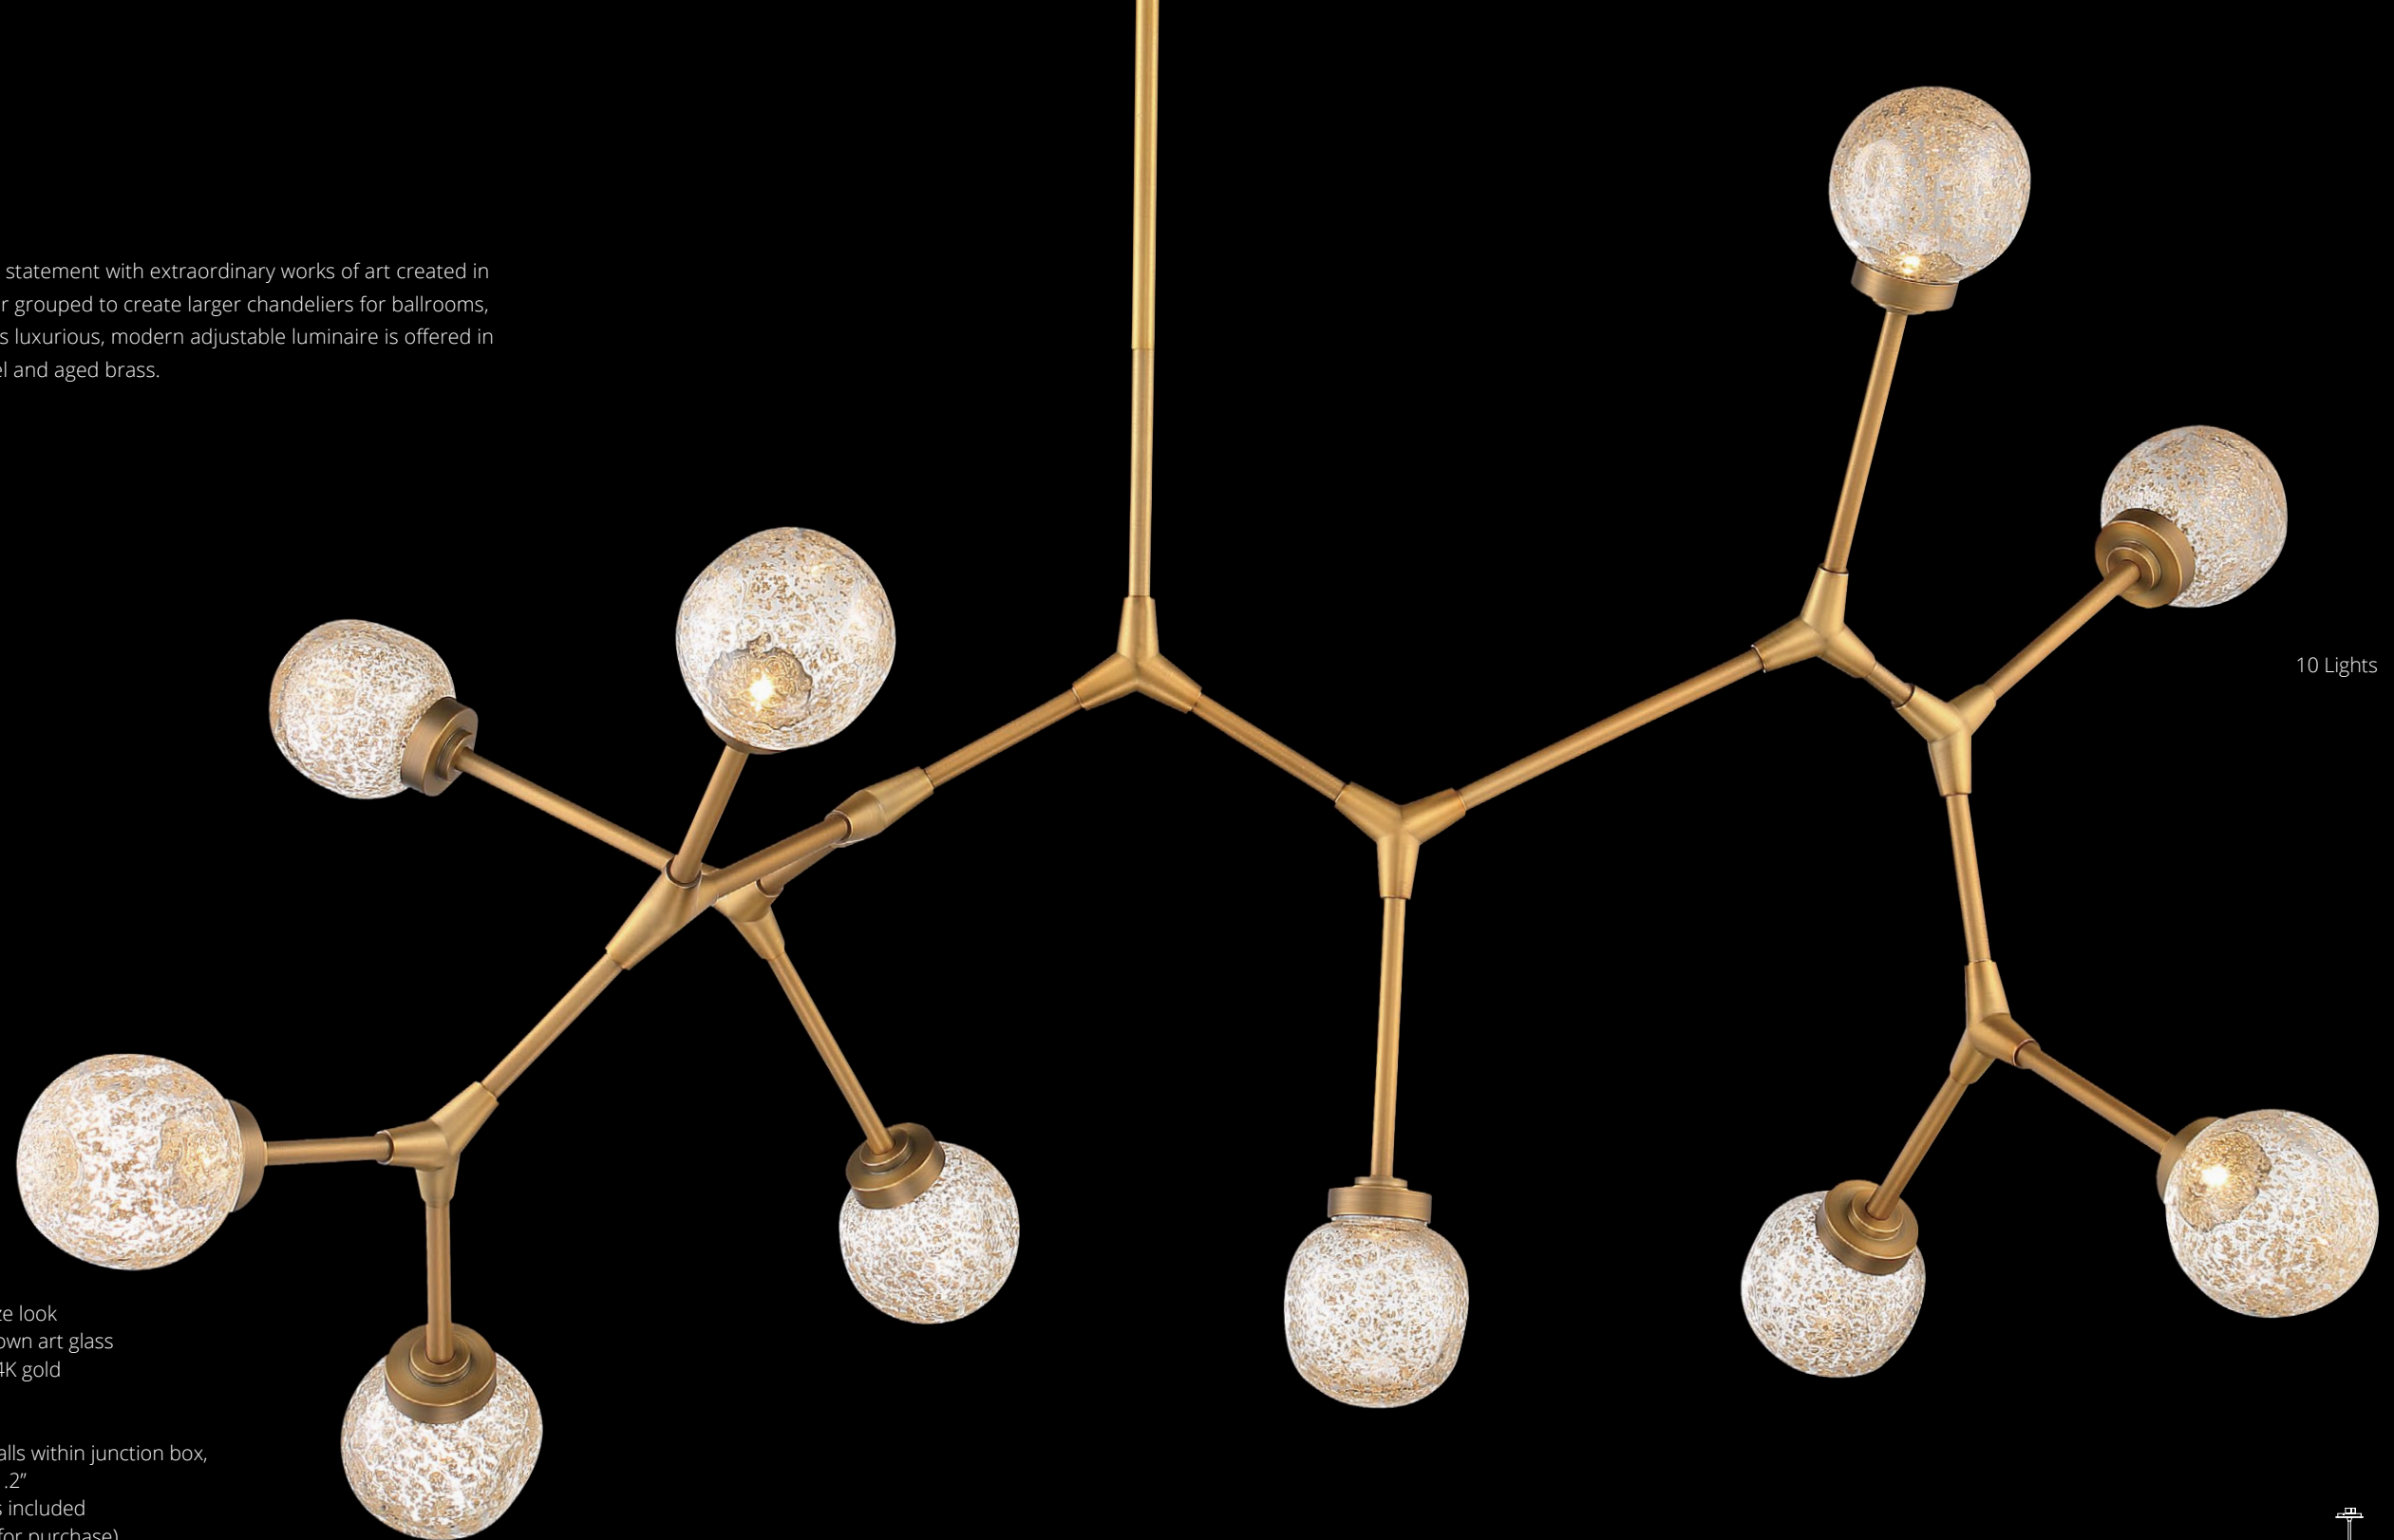

CATALYST

Make a bold, breathtaking design statement with extraordinary works of art created in free form. Mounted individually or grouped to create larger chandeliers for ballrooms, lobbies and large living areas. This luxurious, modern adjustable luminaire is offered in three sizes in both polished nickel and aged brass.

10 Lights

- Hang straight swivel
- Arms are adjustable to customize look
- Exclusive free formed mouth-blown art glass with flecks of sterling silver or 14K gold
- ETL & cETL damp location listed
- Dimmer: ELV
- Universal Driver (120-277V) installs within junction box, driver dimensions: 2.8" x 1.3" x 1.2"
- Three 12" and one 6" down rods included (additional down rods available for purchase)
- Rated Life: 50,000 hours
- Color temp: 3000K
- CRI: 90

Model	Lights	Wattage	Voltage	LED Lumens	Delivered Lumens	Finish
PD-53751	10 lights	18W	120-277V	1200	999	AB PN

Example: PD-53751-PN