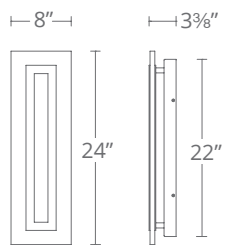

WS-W46824

- Sanded UV-grade acrylic
- Weather-resistant powder coat
- May be mounted vertically or horizontally
- Edge-lit LED illumination prevents glare and hot spots
- ADA compliant
- CEC Title 24 compliant
- ETL & cETL wet location listed, IP65
- Dimmer: ELV
- Universal Driver (120-277V) concealed within the canopy
- Rated Life: 60,000 hours
- Color temp: 3000K
- CRI: 90

Model	Height	Wattage	Voltage	LED Lumens	Delivered Lumens	Finish
WS-W46817	17"	14W	120-277V	1256	722	BK
WS-W46824	24"	21W	120-277V	2101	1111	Black

Example: WS-W46824-BK