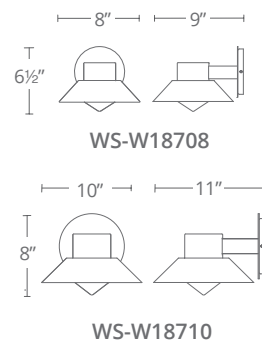

- Low profile design
- Dark sky friendly
- Weather-resistant powder coat
- Mouth blown etched opal glass
- ETL & cETL wet location listed, IP65
- Dimmer: ELV
- No transformer or driver required
- Rated Life: 54,000 hours
- Color temp: 3000K
- CRI: 90