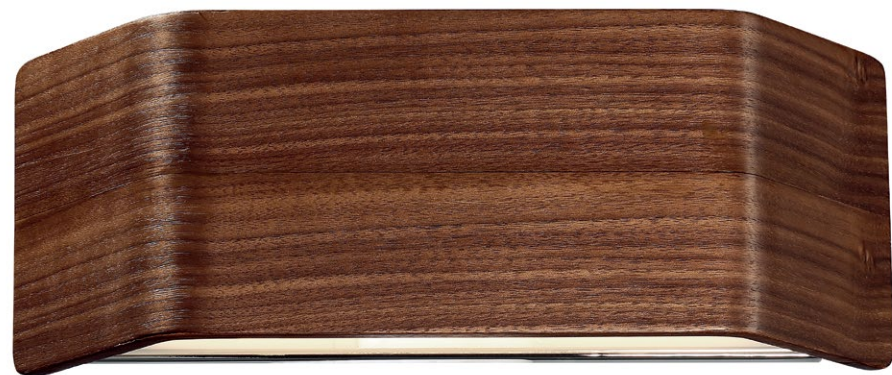

ASGARD

Simple, sophisticated form has all the hallmarks of Scandinavian design, but it fits right in with nearly any modern décor aesthetic. Its rounded, rectilinear shape conceals the light source, which broadcasts up and down through silk-screened glass to avoid glare from any angle.

For complementary
Drift Pendant
See page 110

- Emergency back up battery option available (special order)
- Up and down illumination
- Dark walnut wood
- ADA compliant
- Dimmer: ELV
- Universal Driver (120-277V) installs within the junction box, driver dimensions: 3.0" x 1.9" x 1.1"
- Rated Life: 50,000 hours
- Color temp: 3000K
- CRI: 90

Model	Width	Wattage	Voltage	LED Lumens	Delivered Lumens	Finish
WS-97614	14"	31W	120-277V	2077	1127	DW Dark Walnut

Example: WS-97614-DW
For emergency backup battery option, add -EM after the finish: WS-97614-DW-EM