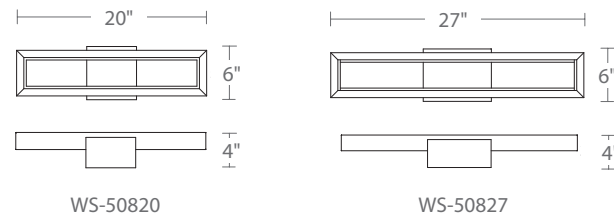

MIES

Inspired by Mies van der Rohe, one of the pioneers of modern architecture. This contemporary sconce respects the minimalist aesthetic while observing modern décor trends with an aged brass finish.

- Minimal exposed hardware
- Mount vertically or horizontally
- ADA compliant
- JA8 Title 24 2019 compliant
- ETL & cETL damp location listed
- Dimmer: ELV, TRIAC 0-10V
- Universal Driver (120-277V) concealed within canopy
- Rated Life: 50,000 hours
- Color temp: 3000K
- CRI: 90

Model	Length	Wattage	Voltage	LED Lumens	Delivered Lumens	Finish
WS-50820	20"	16W	120-277V	1053	762	AB Aged Brass
WS-50827	27"	17W		1133	793	

Example: WS-50820-AB