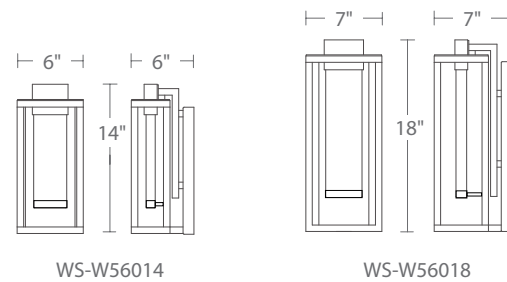

LANTERNA

Update your style from traditional lanterns to this clean and open frame. Graciously exquisite with its unique art glass clandestinely illuminated with LEDs to create interest and light refraction on surrounding surfaces.

- Uniquely hand-crafted from recycled glass
- ETL & cETL wet location listed, IP65
- Dimmer: ELV
- No transformer or driver needed
- Rated Life: 54,000 hours
- Color temp: 3000K
- CRI: 90

WS-W56014

WS-W56018

Model	Height	Wattage	Voltage	LED Lumens	Delivered Lumens	Finish
WS-W56014	14"	6W	120V	400	116	BK
WS-W56018	18"	10W	120V	800	211	Black

Example: WS-W56014-BK