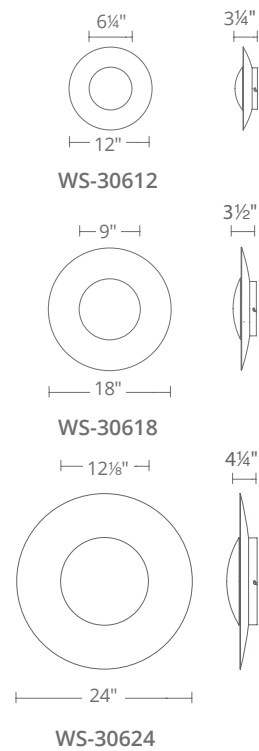

BLAZE

A radiating spectacle of warm indirect illumination from hand applied gold leaf and silver leaf. Offered in three proportional sizes to design in multiples on walls or ceilings.

- Flush mounts to ceiling or wall as sconce
- ETL & cETL damp location listed
- Dimmer: ELV
- Universal Driver (120-277V) installs within junction box, driver dimensions: 2.8" x 1.3" x 1.2"
- Color temp: 3000K
- CRI: 90

Model	Diameter	Wattage	Voltage	LED Lumens	Delivered Lumens	Finish
WS-30612	12"	10.5W		787	250	GL
WS-30618	18"	25W	120V-277V	1979	605	GL
WS-30624	24"	31W		2392	700	SL

GL Gold Leaf/Gold Plated
SL Silver Leaf/Polished Nickel

Example: WS-30612-GL