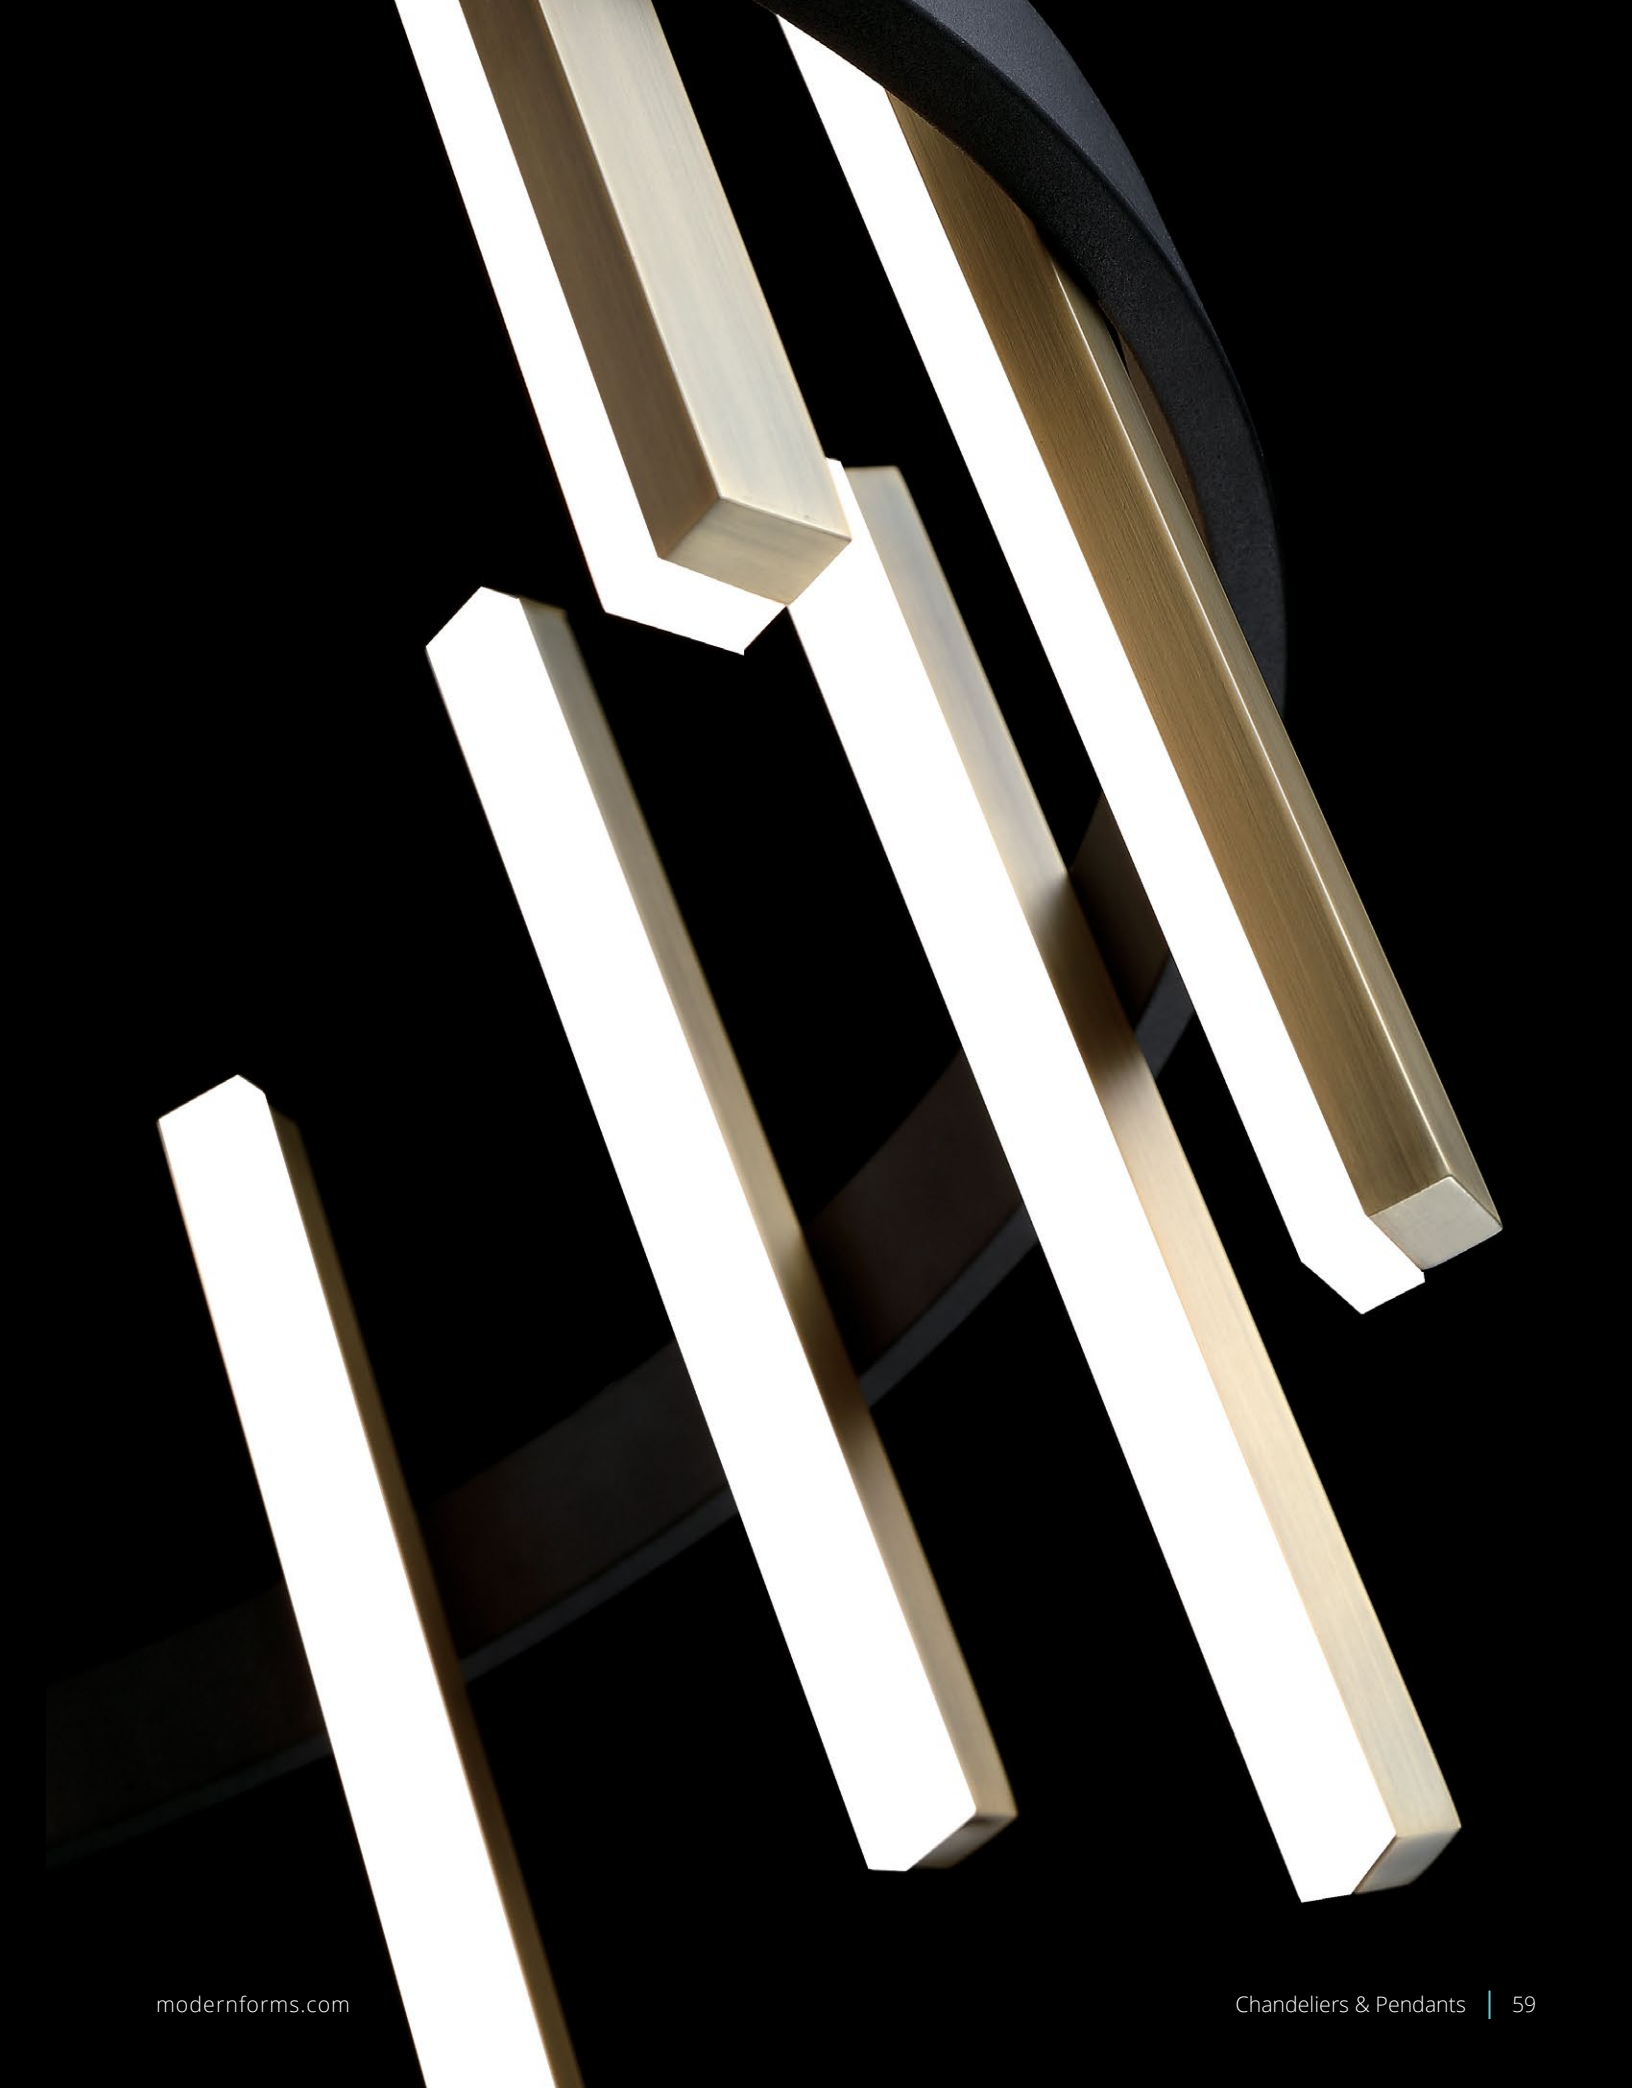

HARMONIX

Like a dynamic instrument of musical chimes. Harmonix plays to the rhythm of light. Beautiful playful light. A two tone finish features black with aged brass.