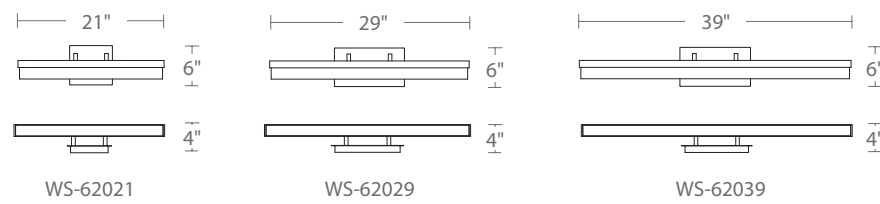

MINX

Urbane and sleek. Reclaimed crystalline shards add sparkle and drama with continuous shadow free LED illumination. An instantly modern classic.

- Reclaimed K5 crystal
- Luminaire may be rotated 180°
- ADA compliant
- JA8 Title 24 2019 compliant
- ETL & cETL damp location listed
- Dimmer: ELV, TRIAC 0-10V
- Universal Driver (120-277V) concealed within canopy
- Rated Life: 50,000 hours
- Color temp: 3000K
- CRI: 90

Model	Length	Wattage	Voltage	LED Lumens	Delivered Lumens	Finish
WS-62021	21"	17W	120-277V	1183	909	AB Aged Brass
WS-62029	29"	25W		1582	1131	BN Brushed Nickel
WS-62039	39"	32W		2240	1827	

Example: WS-62021-AB