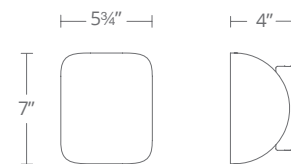

- No driver or transformer required
- Up and down illumination
- Weather-resistant powder coat
- Aluminum shade tilts and rotates 360°
- Rotatable and adjustable angle for customization
- ADA compliant, when not adjusted
- ETL & cETL wet location listed, IP65
- Dimmer: ELV
- Rated Life: 54,000 hours
- Color temp: 3000K
- 277V options available
- CRI: 90