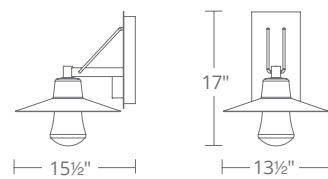

WS-W1917

- Dark Sky friendly
- Thick clear mouth-blown glass
- Weather-resistant powder coat
- Twist-lock glass for seamless appearance
- ETL & cETL wet location listed, IP65
- Dimmer: ELV, 0-10V
- Universal Driver (120V-277V) concealed within the canopy
- Rated Life: 70,000 hours
- Color temp: 3000K
- CRI: 90

Model	Height	Wattage	Voltage	LED Lumens	Delivered Lumens	Finish
WS-W1911	11"			860	548	BK
WS-W1915	15"	11W	120-277V	860	625	BK
WS-W1917	17"			843	804	BZ

Example: WS-W1911-BK