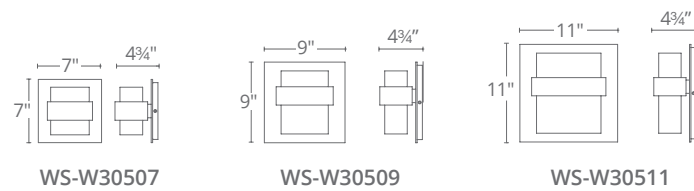

Model	Height	Wattage	Voltage	LED Lumens	Delivered Lumens	Finish
WS-W30507	7"	13W		467	310	BK
WS-W30509	9"	22W	120V	884	591	ORB
WS-W30511	11"	31W		1089	694	

Example: WS-W30509-BK