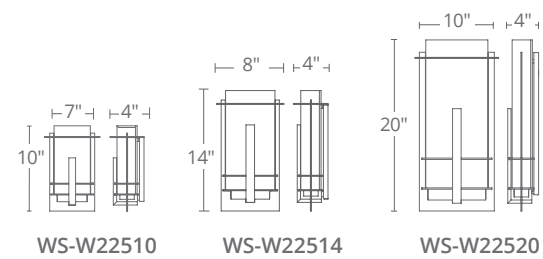

- CEC Title 24 Compliant
- Weather-resistant powder coat
- Mitered glass with white ceramic glaze
- ADA compliant, low profile design
- ETL & cETL wet location listed, IP65
- Dimmer: ELV
- No transformer or driver required
- Rated Life: 50,000 hours
- Color temp: 3000K
- CRI: 90