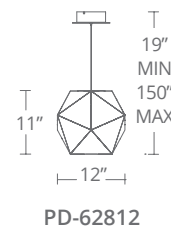

Model	Width	Wattage	Voltage	LED Lumens	Delivered Lumens	Finish
PD-62812	12"	16W	120-277V	435	379	BK <i>Black</i>

Example: PD-62864-BK