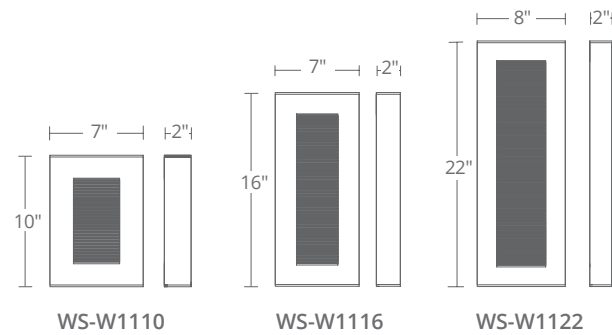

Model	Height	Wattage	Voltage	LED Lumens	Delivered Lumens	Finish
WS-W1110	10"	12W		720	370	BK Black
WS-W1116	16"	16W	120V	960	490	BZ Bronze
WS-W1122	22"	20W		1200	610	GH Graphite

Example: WS-W1110-BK
For 277V special order, add an "F" before the finish: WS-W1110F-BK