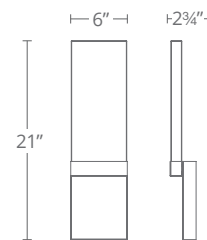

Model	Height	Wattage	Voltage	LED Lumens	Delivered Lumens	Finish
WS-12721	21"	10W	120V	830	175	CH Chrome

Example: WS-12721-CH
For 277V special order, add an "F" before the finish: WS-12721F-CH