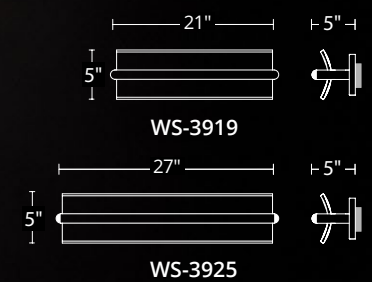

Model	Width	Wattage	Voltage	LED Lumens	Delivered Lumens	Finish
WS-3919	21"	27W	120V	1880	873	AL
WS-3925	27"	39W	120V	2500	1251	AL

Example: WS-3919-AL