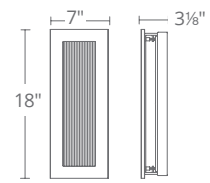

OATH

Bronze framed art glass becomes a simple but clever transitional wall sconce for both interiors and exteriors. With the warmth of natural elements, the Oath promises continuity across American architectural styles from prairie to saltbox to craftsman.

WS-W71618