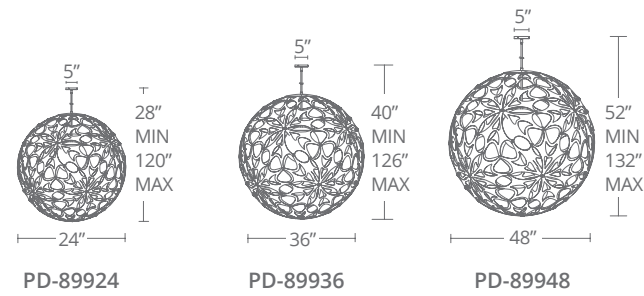

- Universal Driver (120-277V) installs within the junction box, driver dimensions: 2.8" x 1.3" x 1.2"
- Acoustic felt
- 3 felt color options and 3 hardware finish options
- Mouth blown etched opal glass
- Dimmer: ELV, TRIAC, 0-10V
- Three 12" and one 6" down rods included (additional down rods available for purchase)
- Rated Life: 70,000 hours
- Color temp: 3000K
- CRI: 90

Model	Size	Wattage	Voltage	LED Lumens	Delivered Lumens	Finish	Hardware
PD-89924	24"	10W		777	236	BK/GO <i>Black/Gold</i>	AB <i>Aged Brass</i>
PD-89936	36"	14W	120-277V	897	274	CM/BL <i>Cream/Blue</i>	BN <i>Brushed Nickel</i>
PD-89948	48"	14W		906	286	GN/PK <i>Green/Pink</i>	WT <i>White</i>

Example: PD-89924-BK/GO-AB