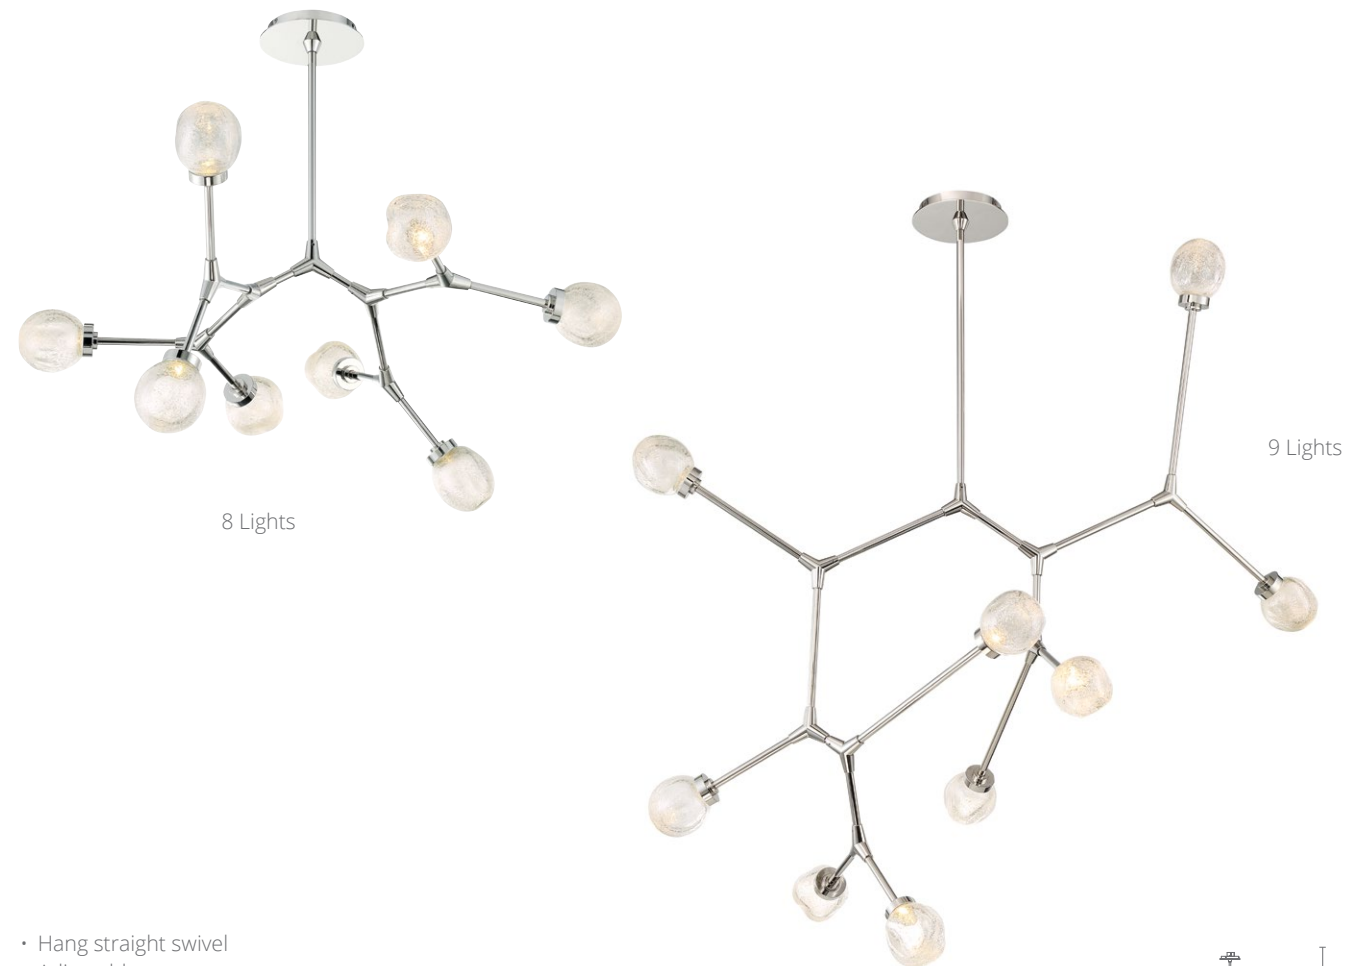

Example: PD-52718-GL
For 277V special order, add an "F" before the finish: PD-52718F-GL

CATALYST

Make a bold, breathtaking design statement with extraordinary works of art created in free form. Mounted individually or grouped to create larger chandeliers for ballrooms, lobbies and large living areas. This luxurious, modern adjustable luminaire is offered in three sizes in both polished nickel and aged brass.

10 Lights

- Hang straight swivel
- Arms are adjustable to customize look
- Exclusive free formed mouth-blown art glass with flecks of sterling silver or 14K gold
- ETL & cETL damp location listed
- Dimmer: ELV
- Universal Driver (120-277V) installs within junction box, driver dimensions: 2.8" x 1.3" x 1.2"
- Three 12" and one 6" down rods included (additional down rods available for purchase)
- Rated Life: 50,000 hours
- Color temp: 3000K
- CRI: 90

Model	Lights	Wattage	Voltage	LED Lumens	Delivered Lumens	Finish
PD-53751	10 lights	18W	120-277V	1200	999	AB PN

Example: PD-53751-PN

CATALYST

Scintillating art glass orbs of real silver or gold are beautifully featured. Each one is uniquely mouthblown and formed by hand. This luxurious, modern adjustable luminaire in polished nickel and aged brass is offered in three sizes with 8 light, 9 light and 10 light configurations.