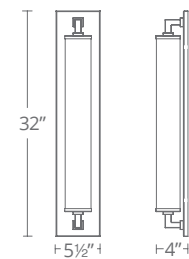

GATSBY

Streamlined and slender. Add a classically aspirational touch to upscale décor in residences, resorts and restaurants with this modern LED luminaire. White ceramic-glazed mitered glass diffuses light perfectly with consistent illumination.