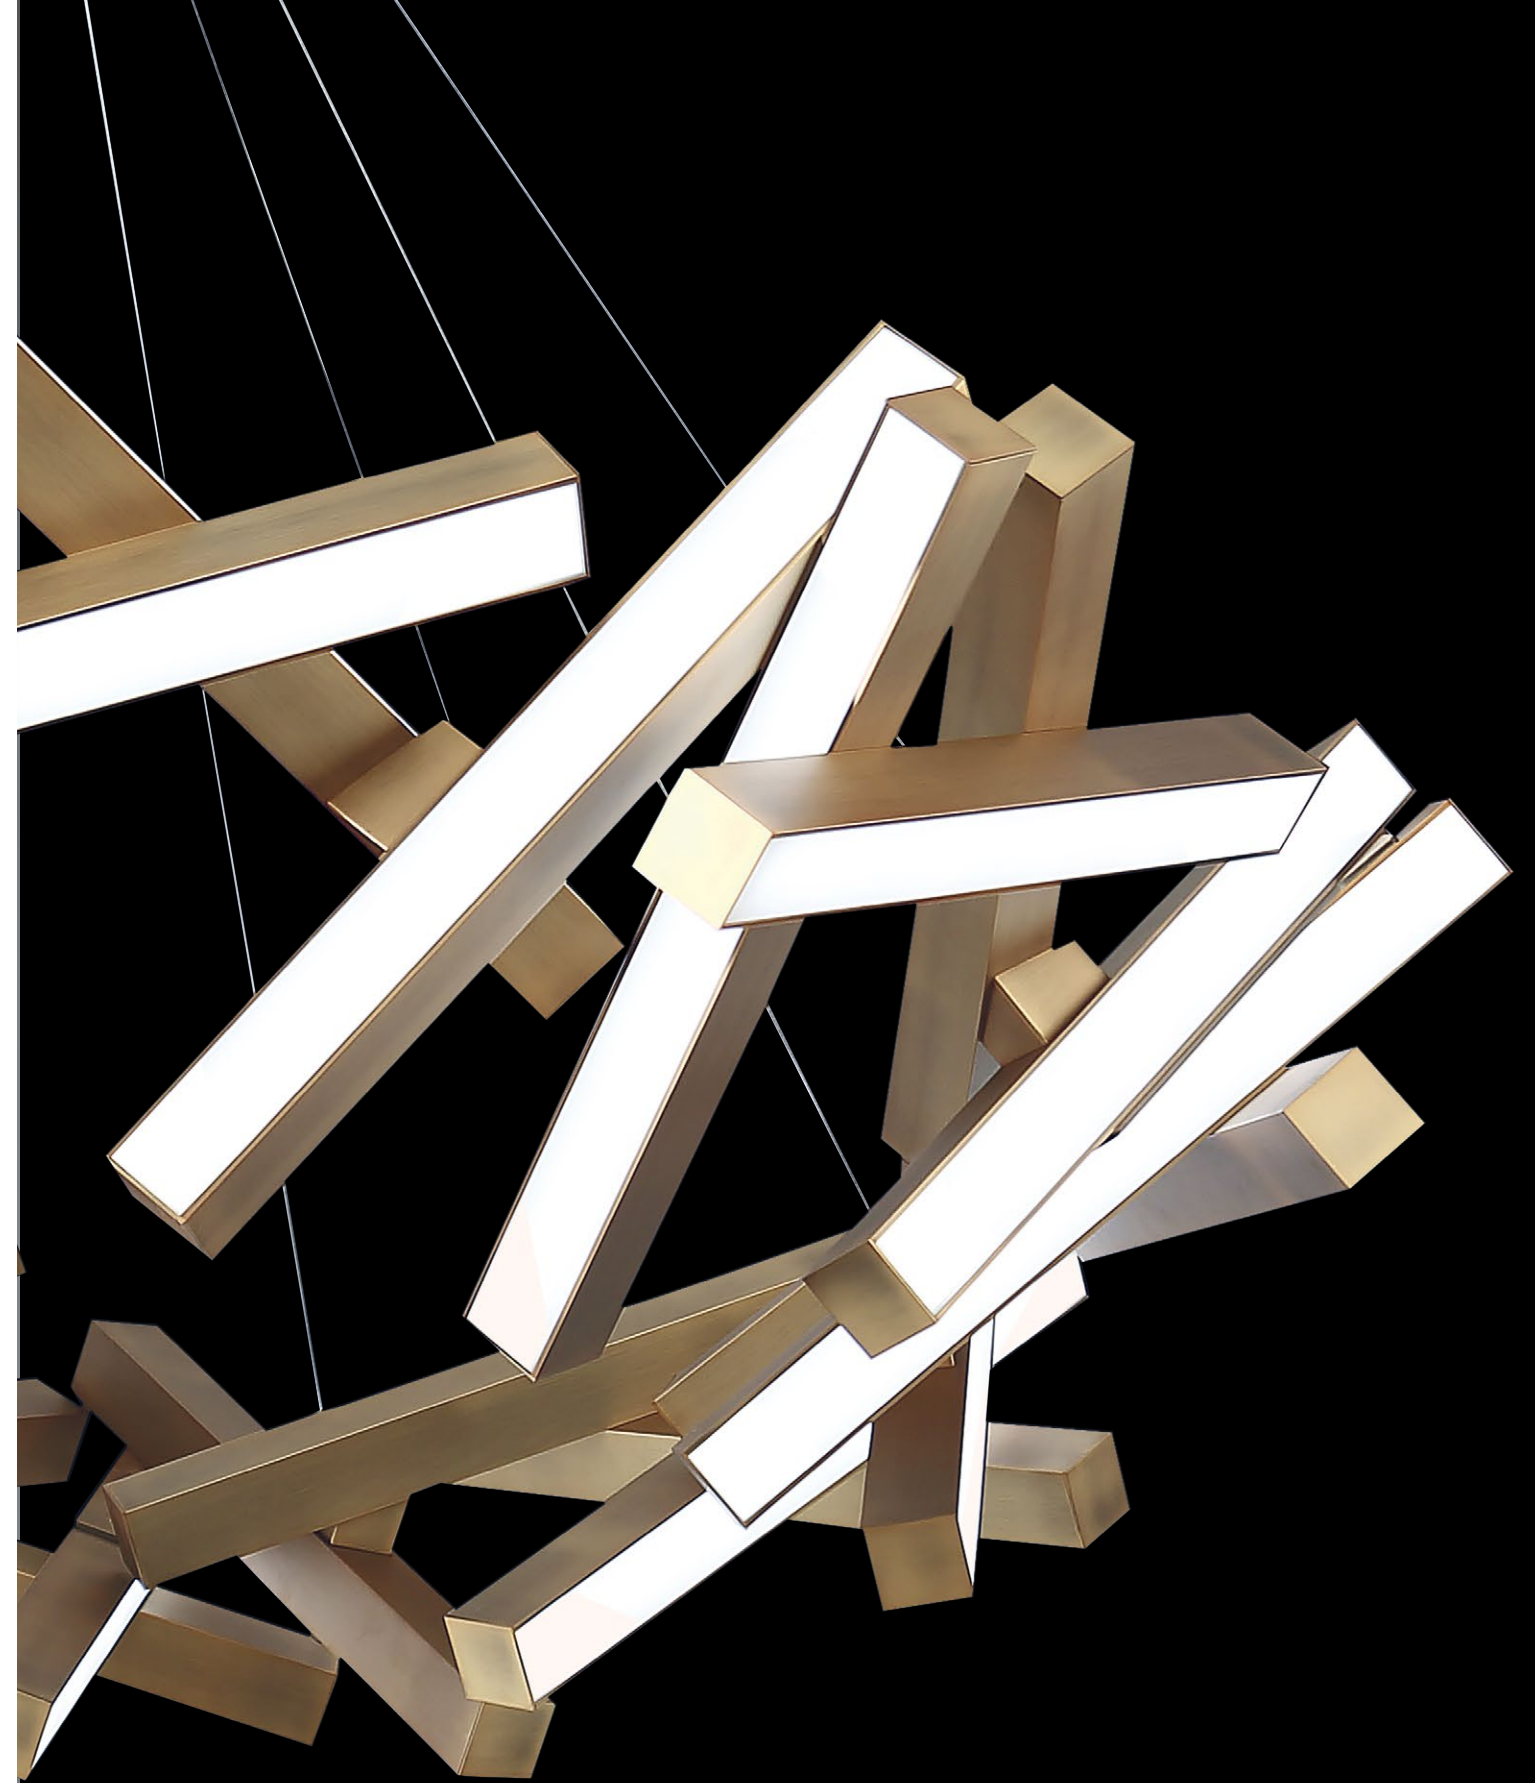

CHAOS

Like piano keys falling through the air, Chaos freezes a moment in time with breathtaking elegance. Ultra-thin powered aircraft cables hold everything in place with as little visual interference as possible, and each section of this sculptural form is equipped with consistent, highly efficient LEDs for refined illumination throughout. Available in brushed aluminum, aged brass or black. Let chaos reign.

- Fixed sculptural form
- Thin, powered aircraft cables provide an ultra-clean look for adjustable suspension height
- CEC Title 24 compliant
- ETL & cETL damp location listed
- Dimmer: ELV, 0-10V
- Universal Driver (120-277V) concealed within the canopy
- Rated Life: 50,000 hours
- Color temp: 3000K
- CRI: 90

Model	Width	Wattage	Voltage	LED Lumens	Delivered Lumens	Finish
PD-64834	34"	40W	120-277V	2717	2407	AL AB BK
PD-64861	61"	60W	120-277V	4010	3720	Brushed Aluminum Aged Brass Black

Example: PD-64861-AL