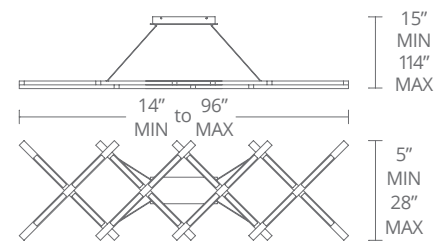

- Contracts and extends 10°-170° for customizable shape
- Thin, powered aircraft cables provide an ultra-clean look for adjustable suspension height
- CEC Title 24 compliant
- ETL & cETL damp location listed
- Dimmer: ELV, 0-10V
- Universal Driver (120-277V) concealed within the canopy
- Rated Life: 60,000 hours
- Color temp: 3000K
- CRI: 90

Model	Length	Wattage	Voltage	LED Lumens	Delivered Lumens	Finish
PD-32880	14" - 96"	93W	120-277V	6468	4983	AL <i>Brushed Aluminum</i> BK <i>Black</i>

Example: PD-32880-AL