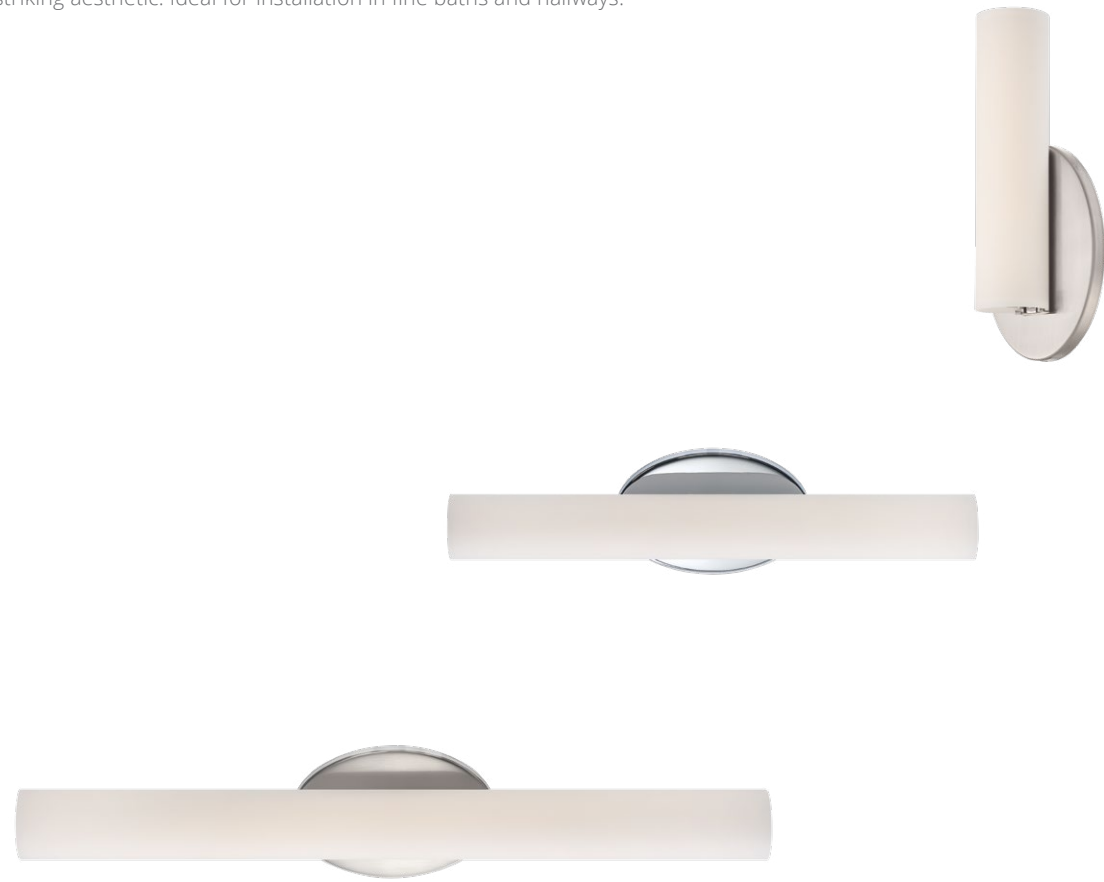

LOFT

This modern design is highlighted with contoured etched opal glass that creates a striking aesthetic. Ideal for installation in fine baths and hallways.

- Mouth blown etched opal glass
- ADA compliant, low profile design
- CEC Title 24 compliant
- ETL & cETL damp location listed
- Dimmer: ELV
- No transformer or driver required
- Rated Life: 80,000 hours
- Color temp: 3000K (2700K/3500K special order)
- CRI: 90

Model	Size	Wattage	Voltage	LED Lumens	Delivered Lumens	Finish
WS-3611	11"	9W		1235	630	BN
WS-3618	18"	31W	120V	2030	1445	CH
WS-3624	24"	38W		2720	1930	

Example: WS-3624-BN
For 277V special order, add an "F" before the finish: WS-3624F-BN
For 2700K add "-27"; 3500K add "-35" before the finish: WS-3624-35-CH