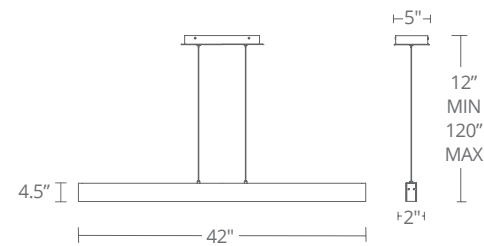

Model	Width	Wattage	Voltage	LED Lumens	Delivered Lumens	Finish
PD-51542	42"	48W	120V	1716	746	BK Black

Example: PD-51542-BK
For 277V special order, add an "F" before the finish: PD-51542F-BK