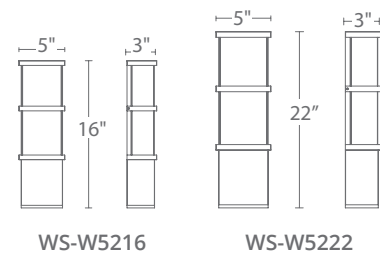

- Includes downlight
- Weather-resistant powder coat
- Mitered glass silk screen ceramic
- ADA compliant, low profile design
- ETL & cETL wet location listed
- Dimmer: ELV
- No transformer or driver required
- Rated Life: 54,000 hours
- Color temp: 3000K
- 277V special order
- CRI: 90

Model	Height	Wattage	Voltage	LED Lumens	Delivered Lumens	Finish
WS-W5216	16"	15W	120V	1209	212	BZ
WS-W5222	22"	24W	120V	1468	575	BZ

Example: WS-W5216-BZ
For 277V special order, add an "F" before the finish: WS-W5216F-BZ