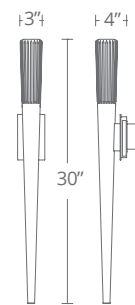

Model	Height	Wattage	Voltage	LED Lumens	Delivered Lumens	Finish
WS-18818	18"	15W	120-277V	1054	971	AB Aged Brass

Example: WS-18818-AB

SCEPTER

A majestic addition to our collection, Scepter is finished in aged brass for a toned-down take on the luxe décor trend. A solid crown of V-cut seeded crystal is affixed to the top for a glamorous refraction, creating a beautiful play of light and shadow on the wall. Meanwhile, the hidden downward-illuminating LED provides plenty of ambience and enough illumination for spatial orientation in low light areas.