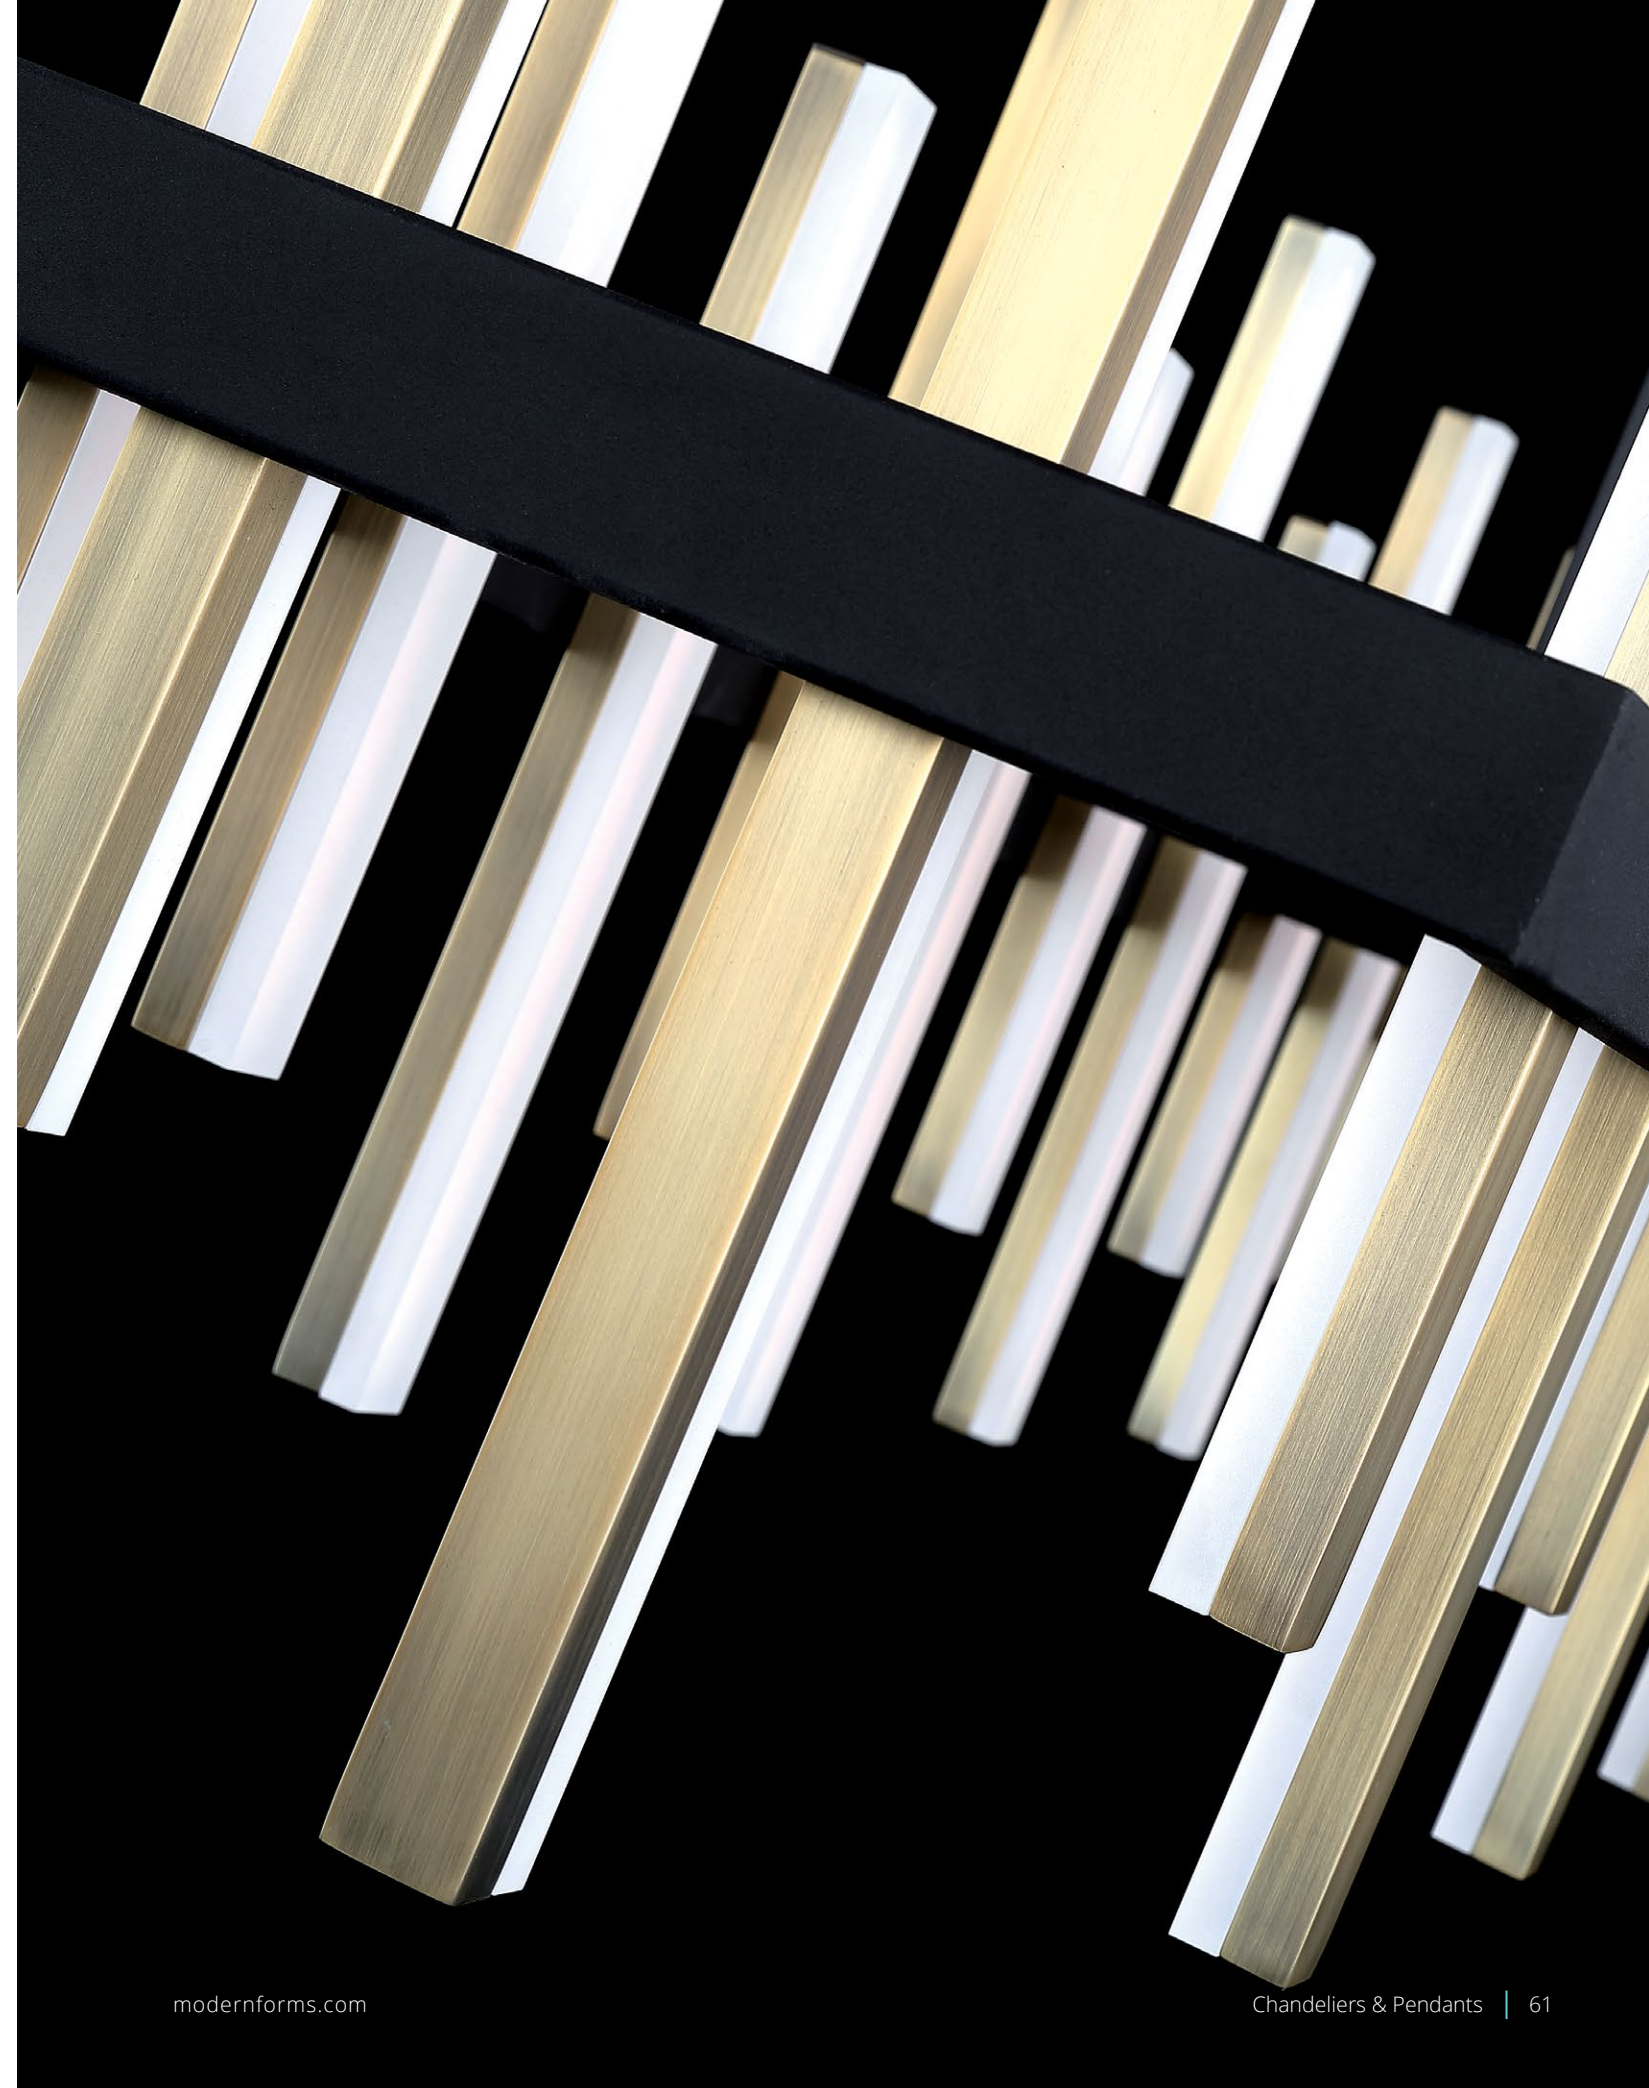

Model	Size	Wattage	Voltage	LED Lumens	Delivered Lumens	Finish
PD-87956	56"	91W	120-277V	8190	4244	BK/AB Black/Aged Brass

Example: PD-87956-BK/AB

STORMY

This spectacle amazes like lightning in the sky. Discreetly concealed LEDs brightly illuminate seeded stems of optical grade polycarbonate. Splendid in aged brass or polished nickel. Complementary sconces complete a well decorated look.