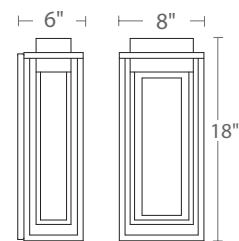

WS-W57018

Model	Height	Wattage	Voltage	LED Lumens	Delivered Lumens	Finish
WS-W57014	14"	6W	120V	400	115	BK/AB Black/Aged Brass
WS-W57018	18"	8W		600	217	

Example: WS-W57018-BK/AB