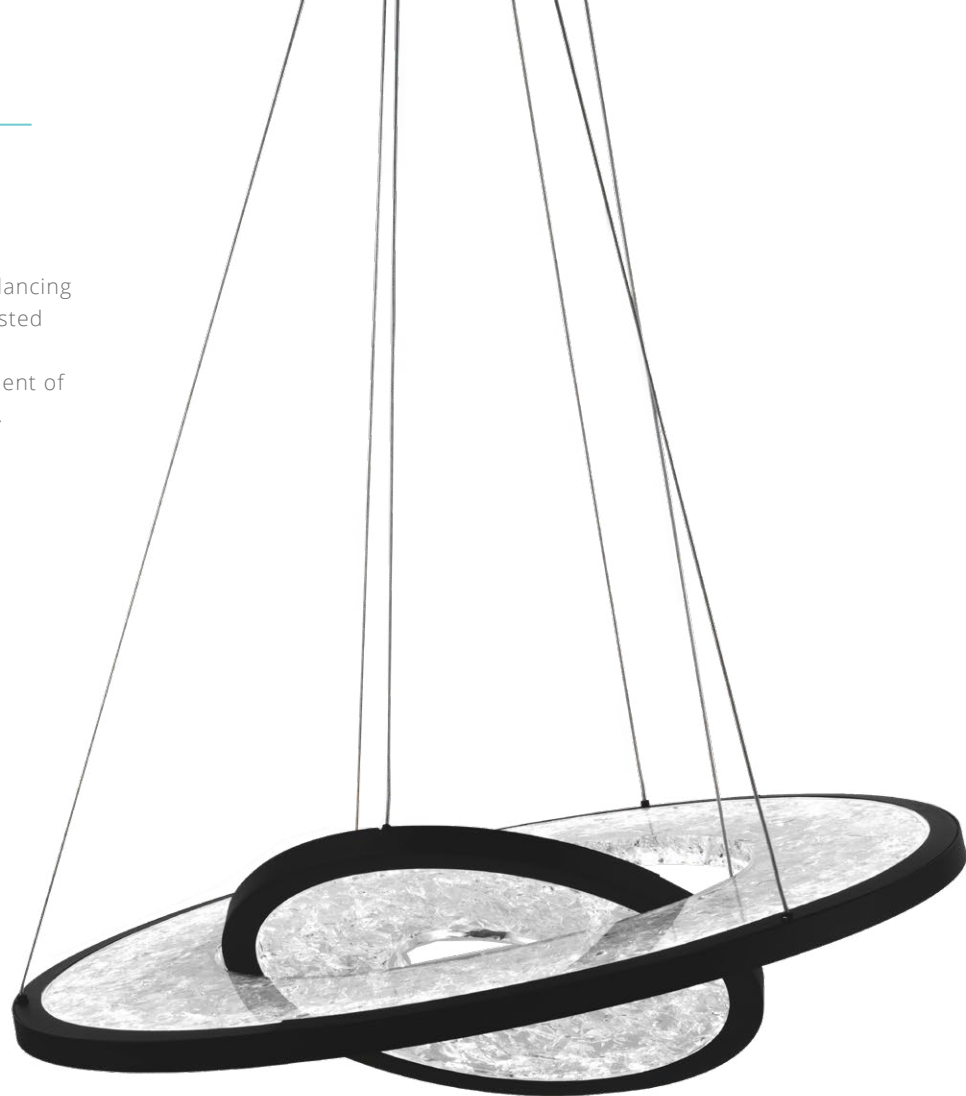

JUPITER

Two orbits of cosmic dust dancing in space. Rings can be adjusted independently to create a spectacular modern statement of varying relational elements.

- Quick spin-on canopy design with minimal hardware for easy installation
- Reclaimed K5 crystal
- Thin, powered aircraft cables provide an ultra-clean look for adjustable suspension height
- JA8 Title 24 2019 compliant
- ETL & cETL damp location listed
- Dimmer: ELV, TRIAC 0-10V
- Universal Driver (120-277V) concealed within canopy
- Rated Life: 50,000 hours
- Color temp: 3000K
- CRI: 90

Model	Diameter	Wattage	Voltage	LED Lumens	Delivered Lumens	Finish	
PD-75027	27"	62W	120-277V	5177	4612	BK	Black

Example: PD-75027-BK