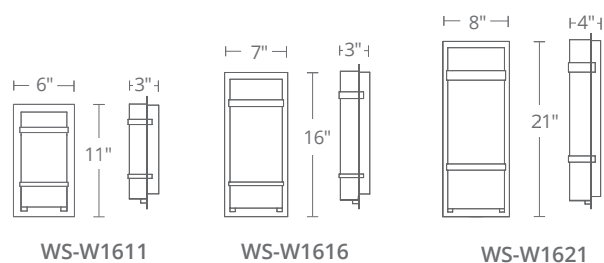

- CEC Title 24 Compliant
- Mitered white silk screened glass
- SS - 316 marine grade, stainless steel construction
- BZ - Aluminum construction, weather resistant powder coat
- ADA compliant, low profile design
- ETL & cETL wet location listed, IP65
- Dimmer: ELV
- No driver or transformer required
- Rated Life: 54,000 hours
- Color temp: 3000K
- 277V special order
- CRI: 90

Model	Height	Wattage	Voltage	LED Lumens	Delivered Lumens	Finish
WS-W1611	11"	13W		978	327	BZ
WS-W1616	16"	24W	120V	2000	642	SS
WS-W1621	21"	32W		2500	889	SS

Example: WS-W1611-SS
For 277V special order, add an "F" before the finish: WS-W1611F-SS