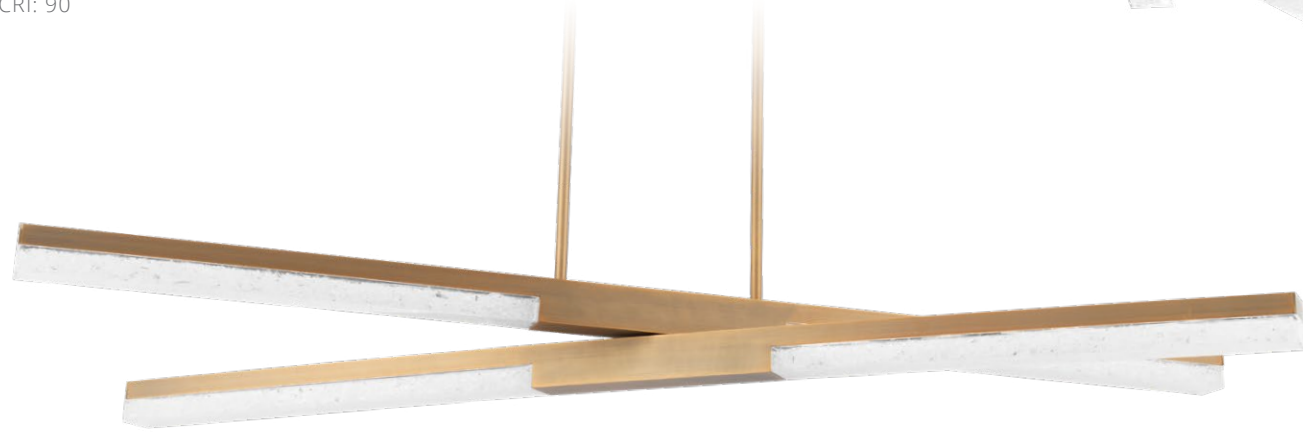

MINX

Illustrious reclaimed crystal that has been crushed and suspended are set in rods and illuminated throughout by discretely hidden LEDs.

- Hang straight swivel
- Three 12" and one 6" down rod included with PD-81006; Six 12" and two 6" down rod included with PD-81004 (additional down rods available for purchase)
- Articulating stems made of reclaimed K5 crystal
- JA8 Title 24 2019 compliant
- ETL & cETL damp location listed
- Dimmer: ELV, TRIAC 0-10V
- Universal Driver (120-277V) concealed within canopy
- Rated Life: 50,000 hours
- Color temp: 3000K
- CRI: 90