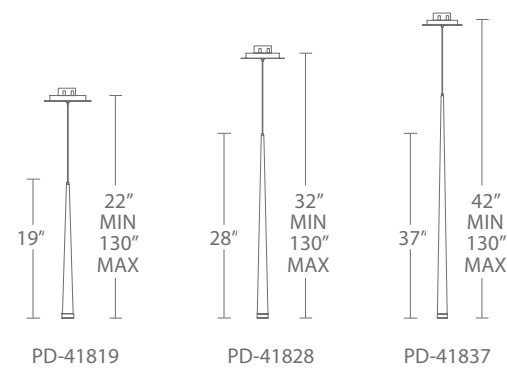

CASCADE

FLAT ETCHED ACCENT

Suspended alone, in pairs or in multiples as a beautiful chandelier, Cascade captures the imagination and makes an alluring presentation in restaurants, hotel atriums and residences alike. The slim tapered form has a minimalist sensibility that is accentuated by the luminous end.

- Precision cut flat etched cap
- Thin, powered aircraft cables provide an ultra-clean look for adjustable suspension height
- ETL & cETL damp location listed
- Dimmer: ELV
- Universal Driver (120-277V) installs within junction box, driver dimensions: 2.8" x 1.3" x 1.2"
- Rated Life: 50,000 hours
- Color temp: 3500K
- CRI: 90

Model	Height	Accent	Wattage	Voltage	LED Lumens	Delivered Lumens	Finish
PD-41819	19"	Etched Cap	7W	120-277V	428	420	AB Aged Brass
PD-41828	28"						BK Black
PD-41837	37"						PN Polished Nickel

Example: PD-41819-AB