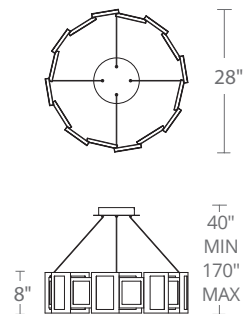

See complimentary piece on page 20, 150

- Quick spin-on canopy design with minimal hardware for easy installation
- Handmade from recycled glass
- Molded gold and clear glass shards
- Thin, powered aircraft cables provide an ultra-clean look for adjustable suspension height
- ETL & cETL damp location listed
- Dimmer: ELV, TRIAC 0-10V
- Universal Driver (120-277V) concealed within canopy
- Rated Life: 50,000 hours
- Color temp: 3000K
- CRI: 90

Model	Diameter	Wattage	Voltage	LED Lumens	Delivered Lumens	Finish
PD-66028	28"	44W	120-277V	1871	1060	AB Aged Brass

Example: PD-66028-AB