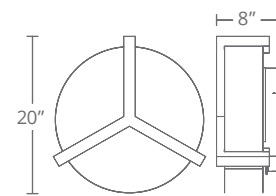

SEGMENT

A delicate pairing of fabric and wood structures. The wood embraces a clean white linen shade for architectural detailing. Dark walnut brackets combine a feeling of pleasant warmth with design appeal and artisanal craftsmanship.

- Powerful illumination
- Dark walnut wood frame with fabric shade
- Urban elegance & LED illumination softened with a fabric shade
- CEC Title 24 compliant
- Dimmer: ELV
- No transformer or driver needed
- Rated Life: 54,000 hours
- Color temp: 3000K
- CRI: 90

Model	Diameter	Wattage	Voltage	LED Lumens	Delivered Lumens	Finish
FM-83922	20"	35W	120V	3000	2170	DW Dark Walnut
Example: FM-83922-DW