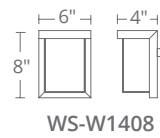

LEDGE

A luminous architectural profile and superior construction make this wall sconce appropriate for transitional and contemporary interiors or exteriors. Options allow for cohesive specifications across residential and commercial interior and exterior applications.

- CEC Title 24 compliant
- White mitered glass
- Weather-resistant powder coat
- ADA compliant, low profile design
- ETL & cETL wet location listed, IP65
- Dimmer: ELV
- No driver or transformer required
- Rated Life: 54,000 hours
- Color temp: 3000K
- 2700K/3500K special order
- 277V option available (special order)
- CRI: 90

Model	Size	Wattage	Voltage	LED Lumens	Delivered Lumens	Finish
WS-W1408	8"	13W		1050	419	AL <i>Brushed Aluminum</i>
WS-W1414	14"	15W	120V	1313	626	BK <i>Black</i>
WS-W1420	20"	27W		2356	1189	BZ <i>Bronze</i>

Example: WS-W1420-AL
For 2700K add "-27"; 3500K add "-35" before the finish: WS-W1420-35-AL
For 277V special order, add an "F" before the finish: WS-W1420F-AL