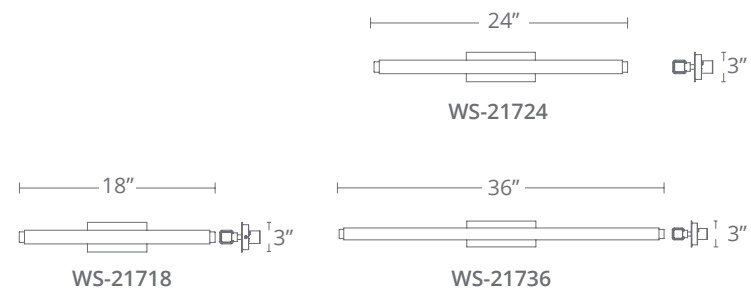

- Adjustable backplate
- Co-extruded acrylic diffuser
- Can be mounted vertically or horizontally
- ADA compliant
- ETL & cETL damp location listed
- Dimmer: ELV
- Universal Driver (120-277V) installs within the junction box, driver dimensions: 2.8" x 1.3" x 1.2"
- Optional conversion plate included for 4" junction box
- Rated Life: 54,000 hours
- Color Temp: 2700K/3000K/3500K
- CRI: 90

Model	CCT	Width	Wattage	Voltage	LED Lumens	Delivered Lumens	Finish
WS-21718-27	2700	18"	16W	120-277V	1140	1077	BK <i>Black</i> BN <i>Brushed Nickel</i> CH <i>Chrome</i>
WS-21724-27		24"	21W		1534	1443	
WS-21736-27		36"	30W		2446	2172	
WS-21718-30	3000	18"	16W	120-277V	1126	1126	BK <i>Black</i> BN <i>Brushed Nickel</i> CH <i>Chrome</i>
WS-21724-30		24"	21W		1591	1491	
WS-21736-30		36"	30W		2269	2269	
WS-21718-35	3500	18"	16W	120-277V	1175	1175	BK <i>Black</i> BN <i>Brushed Nickel</i> CH <i>Chrome</i>
WS-21724-35		24"	21W		1567	1567	
WS-21736-35		36"	30W		2363	2363	

Example: WS-21718-27-BK