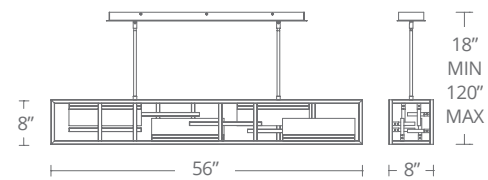

- Hang straight swivel
- Intricate welding for rectangular accents
- Edge-lit LED optic panels spread light evenly
- ETL & cETL damp location listed
- Dimmer: ELV, 0-10V
- Universal Driver (120-277V) concealed within the canopy
- Six 12" and two 6" down rods included (additional down rods available for purchase)
- Rated Life: 54,000 hours
- Color temp: 3000K
- CRI: 90

PD-56856

Model	Width	Wattage	Voltage	LED Lumens	Delivered Lumens	Finish
PD-56856	56"	79W	120-277V	4070	2581	BK <i>Black</i>

Example: PD-56856-BK