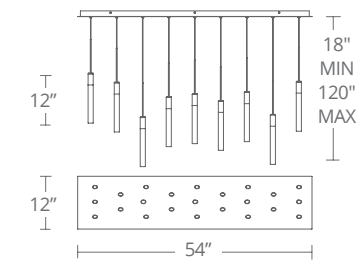

PD-35623L

Model	# of lights	Canopy	Wattage	Voltage	LED Lumens	Delivered Lumens	Finish
PD-35603L	3 lights	Rectangular	17W	120-277V	672	618	BK Black PN Polished Nickel
PD-35605L	5 lights		29W		1120	1030	
PD-35623L	23 lights		133W		5152	4738	

Example: PD-35623L-PN