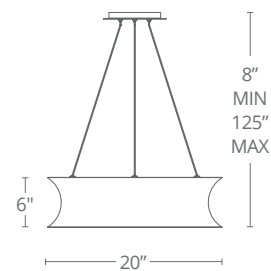

Model	Diameter	Wattage	Voltage	LED Lumens	Delivered Lumens	Finish
PD-34620	20"	40W	120-277V	1750	1187	GL Gold Leaf

Example: PD-34620-GL