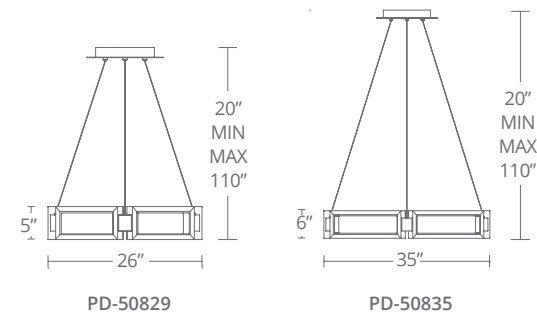

- Frosted diffusers spread light evenly
- Thin, powered aircraft cables provide an ultra-clean look for adjustable suspension height
- CEC Title 24 compliant
- ETL & cETL damp location listed
- Dimmer: ELV. 0-10V
- Universal Driver (120-277V) concealed within the canopy
- Rated Life: 50,000 hours
- Color temp: 3000K
- CRI: 90

Model	Width	Wattage	Voltage	LED Lumens	Delivered Lumens	Finish
PD-50829	26"	52W	120-277V	4402	2892	AB Aged Brass
PD-50835	35"	78W		6753	4437	

Example: PD-50835-AB