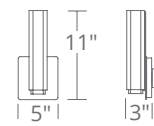

VOGUE

With its wide variety of sizes and luminaire options, Vogue slips into transitional, contemporary and urban industrial decor plans with ease. Offered in a modern brushed brass, bronze, brushed nickel or chrome finish.

- Mouth-blown opal glass diffuser
- ADA compliant
- CEC Title 24 compliant
- ETL & cETL damp location listed
- Dimmer: ELV
- No transformer or driver needed
- Rated Life: 54,000 hours
- Color temp: 3000K (2700K/3500K special order)
- 277V special order
- CRI: 90

WS-3111

Model	Height	Wattage	Voltage	LED Lumens	Delivered Lumens	Finish
WS-3111	11"	18W	120V	1488	1093	BN <i>Brushed Nickel</i>
WS-3115	15"	20W		1673	1124	BR <i>Brushed Brass</i> BZ <i>Bronze</i> CH <i>Chrome</i>

Example: WS-3115-BR
For 277V special order add an "F" before the finish: WS-3115F-BR
For 2700K special order add a "-27", 3500K add a "-35" before the finish: WS-3115-27-BR

VOGUE

- Mouth-blown opal glass diffuser
- Can be mounted vertically or horizontally
- ADA compliant
- CEC Title 24 compliant
- Dimmer: ELV
- No transformer or driver needed
- Rated Life: 60,000 hours
- Color temp: 3000K (2700K/3500K special order)
- 277V special order
- CRI: 90

Model	Width	Wattage	Voltage	LED Lumens	Delivered Lumens	Finish
WS-3120	20"	31W	120V	2971	2157	BN <i>Brushed Nickel</i>
WS-3127	27"	40W		3384	2425	BR <i>Brushed Brass</i> BZ <i>Bronze</i> CH <i>Chrome</i>
WS-3139	39"	62W		5872	4390	

Example: WS-3139-BR
For 277V special order add an "F" before the finish: WS-3139F-BR
For 2700K special order add a "-27", 3500K add a "-35" before the finish: WS-3139-35-BR