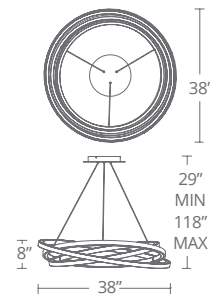

PD-24838

- Rotatable edge-lit metal bands 0°-25°
- Thin, powered aircraft cables provide an ultra-clean look for adjustable suspension height
- JA8 Title 24 2019 compliant
- ETL & cETL damp location listed
- Dimmer: ELV, 0-10V
- Universal Driver (120-277V) concealed within canopy
- Rated Life: 50,000 hours
- Color temp: 3000K
- CRI: 90

Model	Diameter	Wattage	Voltage	LED Lumens	Delivered Lumens	Finish
PD-24826	26"	54W	120-277V	3850	3593	BK <i>Black</i>
PD-24838	38"	82W	120-277V	5311	5261	TT <i>Titanium</i>

Example: PD-24838-TT