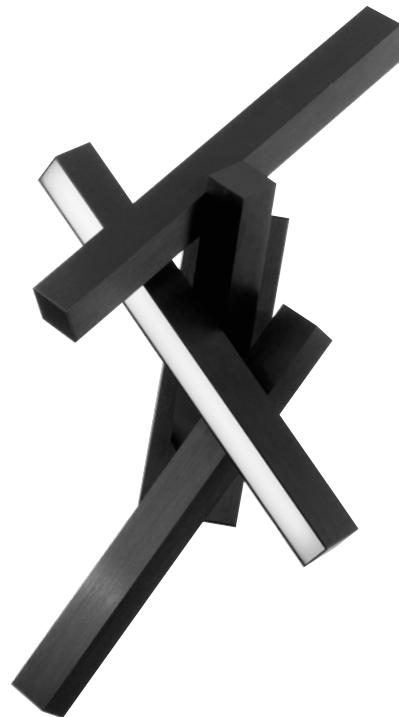

CHAOS

Chaos freezes a moment in time with breathtaking elegance. Ultra thin powered cables stabilize the suspension without visual interference. Each section of this sculptural form is equipped with consistent, LEDs for refined illumination throughout. Let chaos reign.

- Fixed sculptural form
- Mount vertically or horizontally
- JA8 Title 24 2019 compliant
- ETL & cETL damp location listed
- Dimmer: ELV, TRIAC 0-10V
- Universal Driver (120-277V) concealed within canopy
- Rated Life: 50,000 hours
- Color temp: 3000K
- CRI: 90

16"

13"

32"

Model	Height	Wattage	Voltage	LED Lumens	Delivered Lumens	Finish
WS-64832	32"	29W	120-277V	1838	1259	AB Aged Brass AL Brushed Aluminum BK Black

Example: WS-64832-AB