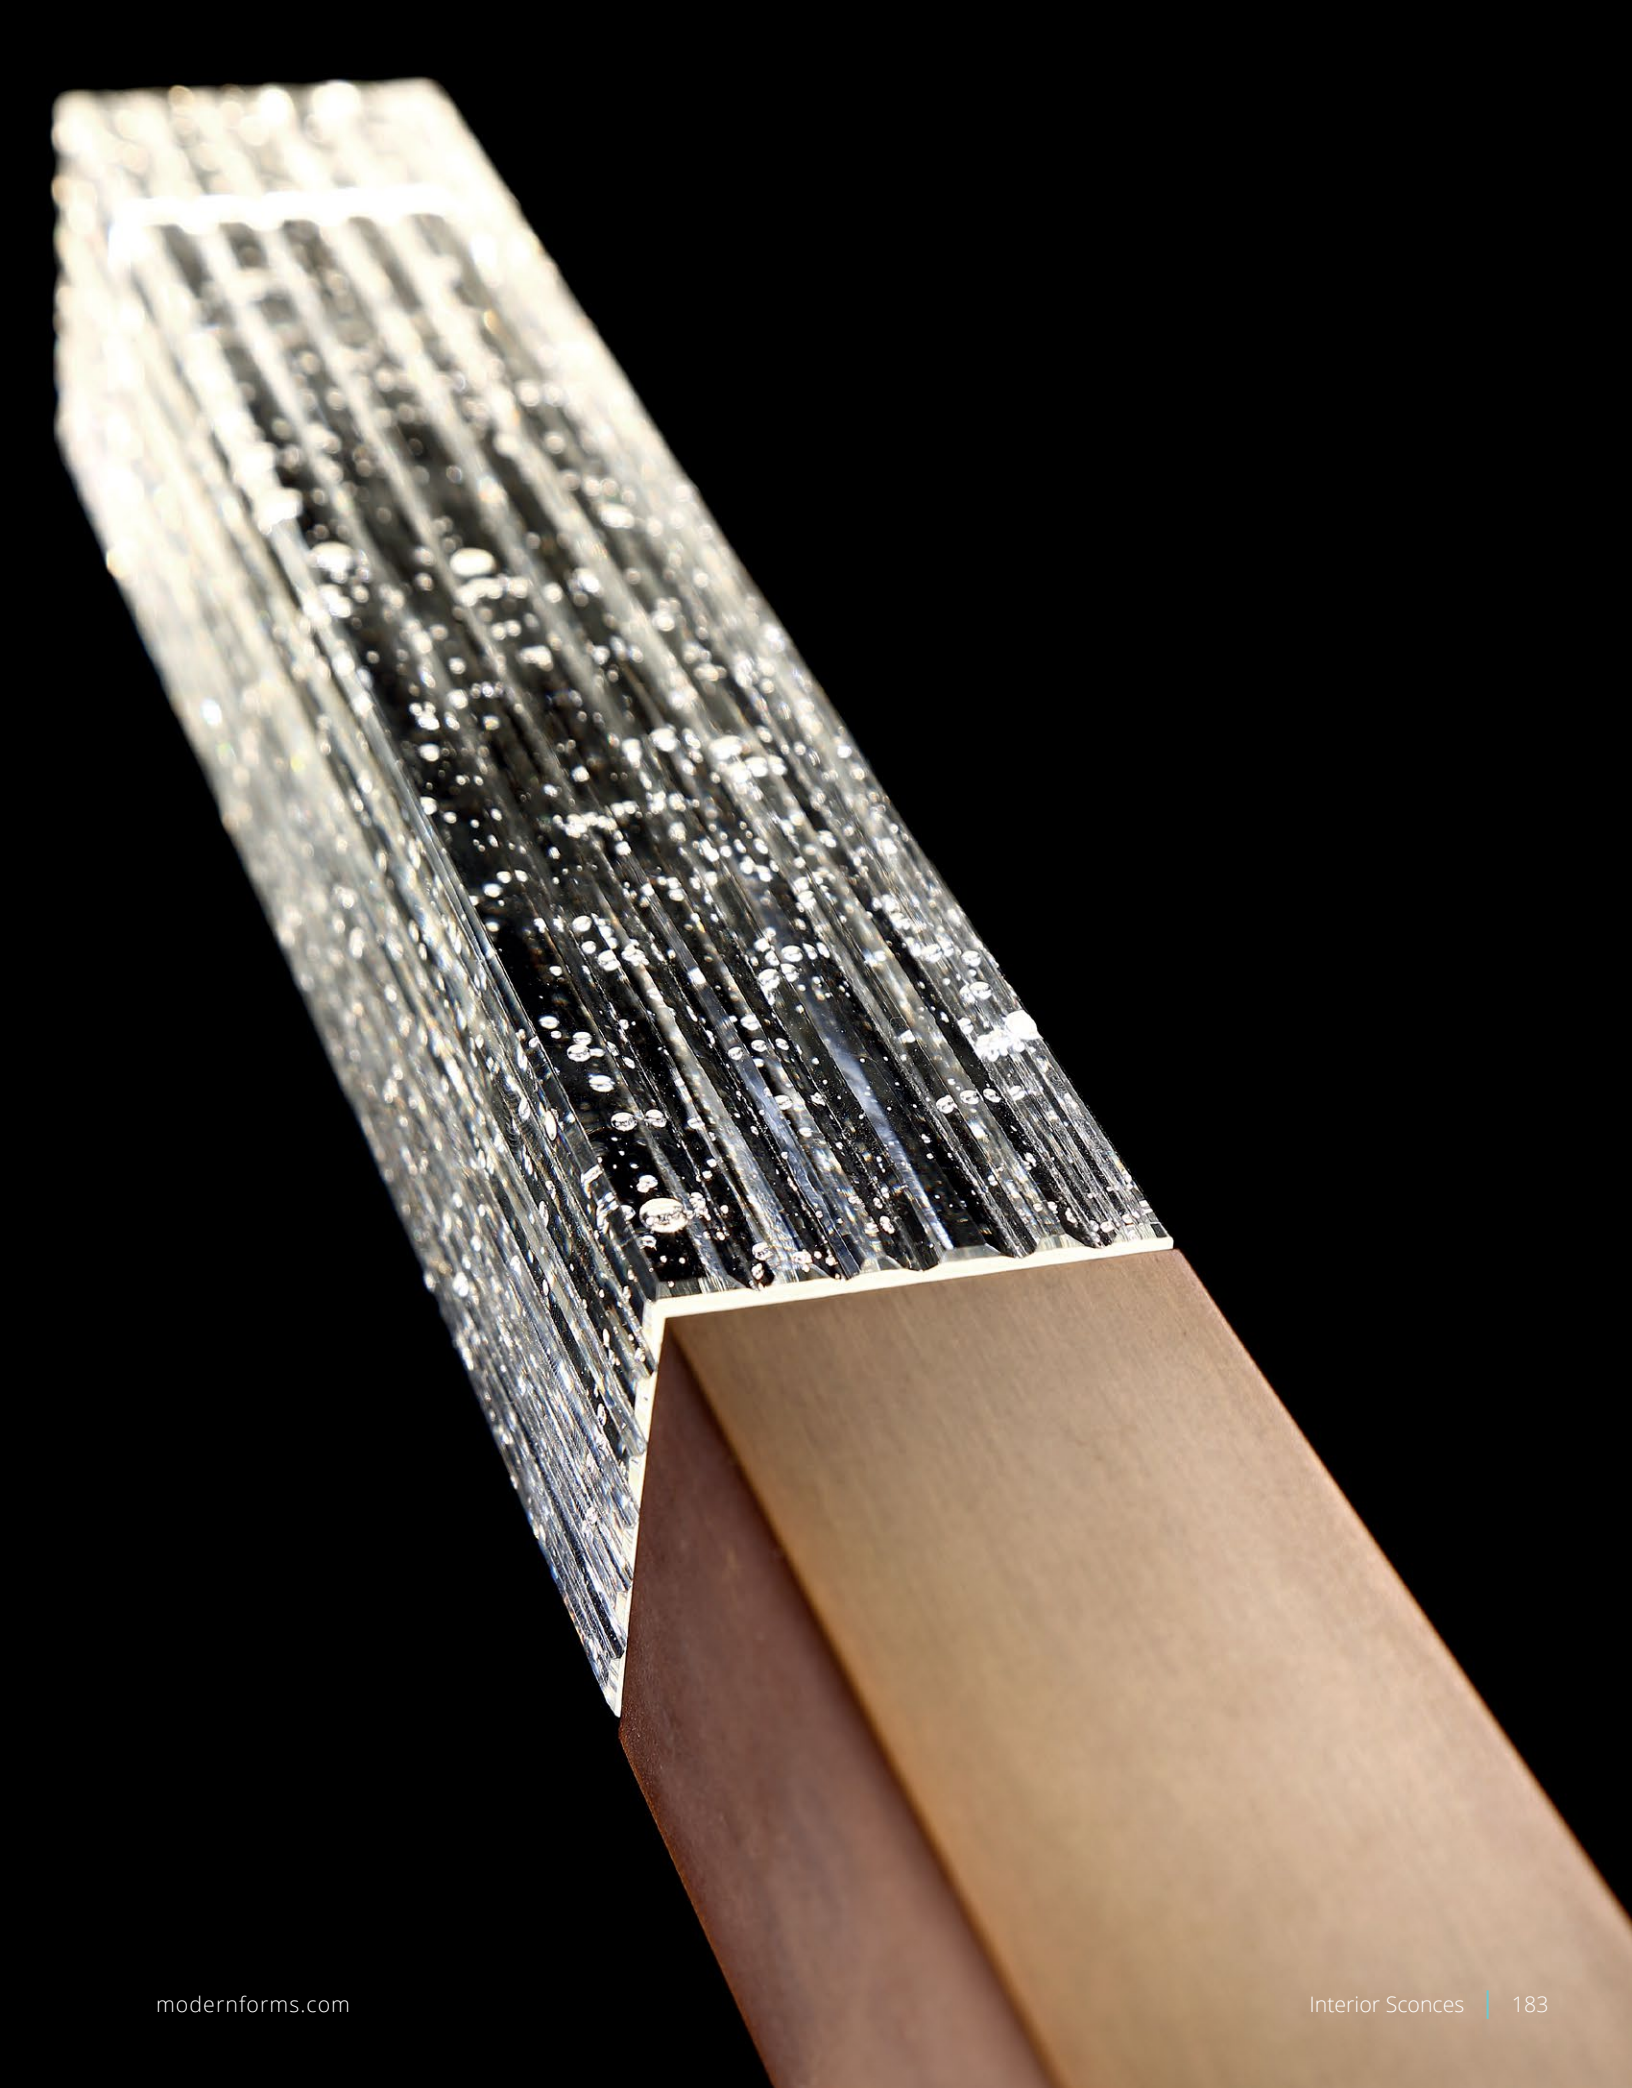

CINEMA

In a luxe aged brass finish, Cinema makes a modern statement. V-cut seeded crystal adds understated glamour when it fills with light sourced from high-performance LEDs. With a variety of styles in the family, Cinema creates a matching lighting environment that can pull multiple rooms together.

- Mount vertically or horizontally (35" size only)
- Conversion plate for 2" x 4" junction box included
- V-cut K5 crystal
- ADA compliant
- ETL & cETL damp location listed
- Dimmer: ELV
- Universal Driver (120-277V) installs within junction box, driver dimensions: 2.8" x 1.3" x 1.2"
- Rated Life: 50,000 hours
- Color temp: 3500K
- CRI: 90

Model	Height	Wattage	Voltage	LED Lumens	Delivered Lumens	Finish
WS-30815	15"	7W	120-277V	544	423	AB
WS-30835	35"	21W	120-277V	953	499	Aged Brass

Example: WS-30835-AB