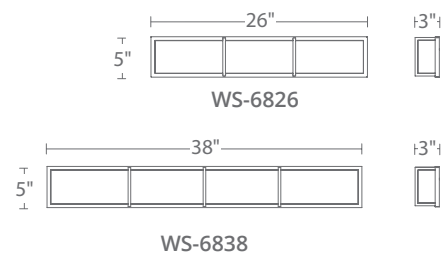

- Mount vertically or horizontally
- Ceramic-screened mitered glass diffuser
- ADA compliant, low profile design
- CEC Title 24 compliant
- ETL & cETL damp location listed
- Dimmer: ELV
- No transformer or driver required
- Rated Life: 80,000 hours
- Color temp: 3000K
- CRI: 90

Model	Width	Wattage	Voltage	LED Lumens	Delivered Lumens	Finish
WS-6826	26"	38W	120V	3230	1440	BN <i>Brushed Nickel</i>
WS-6838	38"	58W		4845	1815	

Example: WS-6826-BN