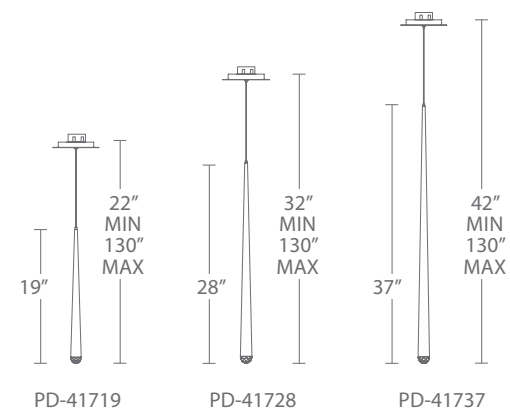

- Hand-cut faceted crystal
- Thin, powered aircraft cables provide an ultra-clean look for adjustable suspension height
- ETL & cETL damp location listed
- Dimmer: ELV
- Universal Driver (120-277V) installs within junction box, driver dimensions: 2.8" x 1.3" x 1.2"
- Rated Life: 50,000 hours
- Color temp: 3500K
- CRI: 90

Model	Height	Accent	Wattage	Voltage	LED Lumens	Delivered Lumens	Finish
PD-41719	19"	Cut Crystal	7W	120-277V	595	511	AB Aged Brass
PD-41728	28"						BK Black
PD-41737	37"						PN Polished Nickel

Example: PD-41719-AB