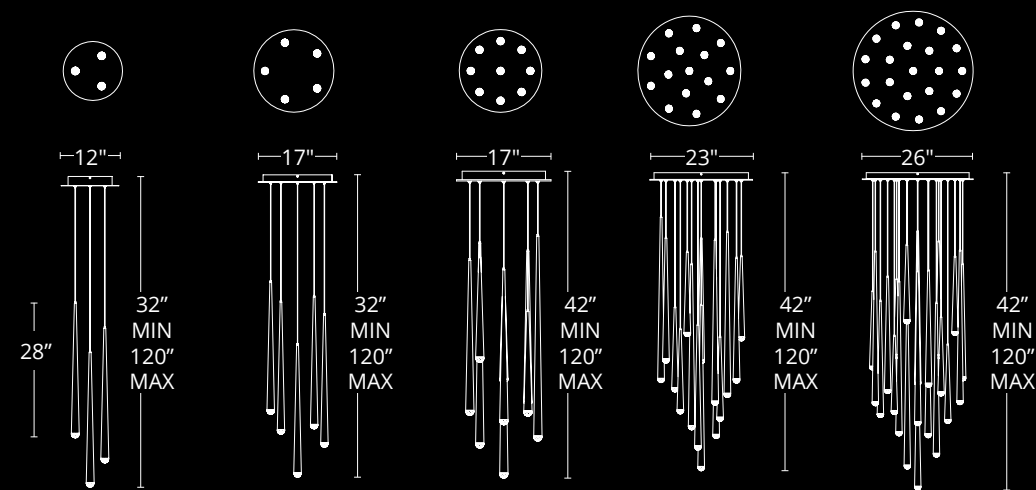

CASCADE

MULTIPLES WITH CUT CRYSTAL OR ETCHED FLAT ACCENTS

A new aged brass finish updates the original Cascade design for a more refined take on minimalist glam. Each pendant illuminates bountifully while the jeweled crystal caps, expertly hand-cut, punctuate each piece like a chic yet understated exclamation of luxury.

- Thin, powered aircraft cables provide an ultra-clean look for adjustable suspension height
- ETL & cETL damp location listed
- Dimmer: ELV
- Universal Driver (120-277V) concealed within the canopy
- Rated Life: 50,000 hours
- Color temp: 3500K
- CRI: 90

Multiples with Cut Crystal Accents

- 3 Lights PD-41703R
- 5 Lights PD-41705R
- 9 Lights PD-41709R
- 15 Lights PD-41715R
- 21 Lights PD-41721R

Multiples with Etched Flat Accents

- 3 Lights PD-41803R
- 5 Lights PD-41805R
- 9 Lights PD-41809R
- 15 Lights PD-41815R
- 21 Lights PD-41821R

Model	# of Lights	Canopy	Wattage	Voltage	LED Lumens	Delivered Lumens	Finish
PD-41*03R	3 Lights	Round	21W	120V-277V	1311	1126	AB Aged Brass BK Black PN Polished Nickel
PD-41*05R	5 Lights		35W		2185	1876	
PD-41*09R	9 Lights		63W		3933	3377	
PD-41*15R	15 Lights		105W		6555	5629	
PD-41*21R	21 Lights		147W		9177	7880	

* to be Replaced with either 7 or 8 for correct model#
Example: PD-41815R-BK