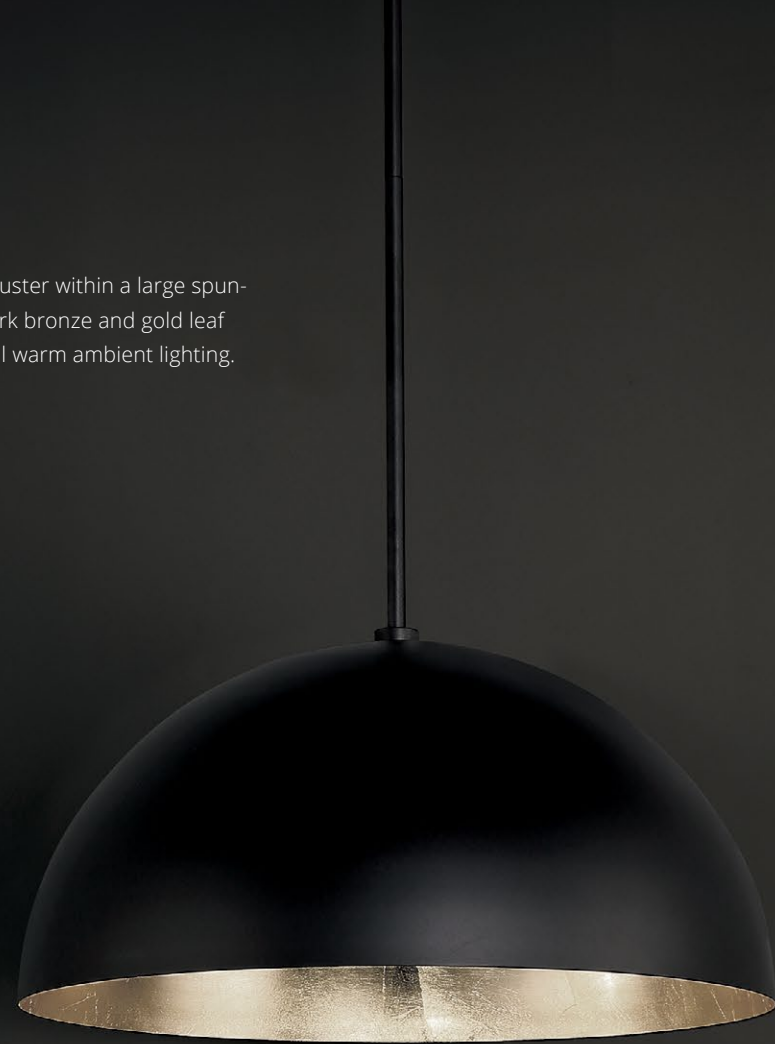

TANGO

Rhythmic beats reverberate in a dramatic larger than life pendant. A luxuriously cinched drum design carefully adorned in gold leaf. Tango is simple made sexy.

For complementary Vermeil scone See page 168

- 14K gold leaf finish
- Thin, powered aircraft cables provide an ultra-clean look for adjustable suspension height
- ETL & cETL damp location listed
- Dimmer: ELV
- Universal Driver (120-277V) concealed within canopy
- Rated Life: 54,000 hours
- Color temp: 3000K
- CRI: 90

Model	Diameter	Wattage	Voltage	LED Lumens	Delivered Lumens	Finish
PD-34620	20"	40W	120-277V	1750	1187	GL Gold Leaf

Example: PD-34620-GL

YOLO

Clean, contemporary, the YOLO pendant is imbued luster within a large spun-metal dome. Luxuriously hand applied finishes in dark bronze and gold leaf or white and silver leaf. Full range dimming. Beautiful warm ambient lighting. Now available in a larger than-life 35 inch pendant.