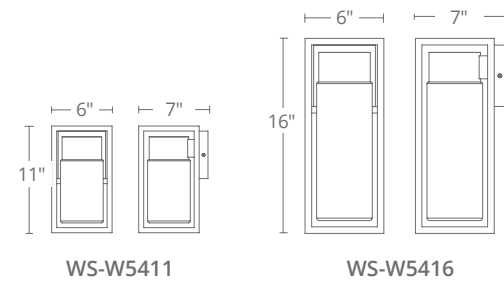

- Clear seeded glass
- Weather-resistant powder coat
- ETL & cETL wet location listed
- Dimmer: ELV
- Universal Driver (120-277V) concealed within the canopy
- Rated Life: 70,000 hours
- Color temp: 3000K
- CRI: 90

Model	Height	Wattage	Voltage	LED Lumens	Delivered Lumens	Finish
WS-W5411	11"	11W	120-277V	910	588	BK
WS-W5416	16"	11W	120-277V	910	599	Black

Example: WS-W5411-BK