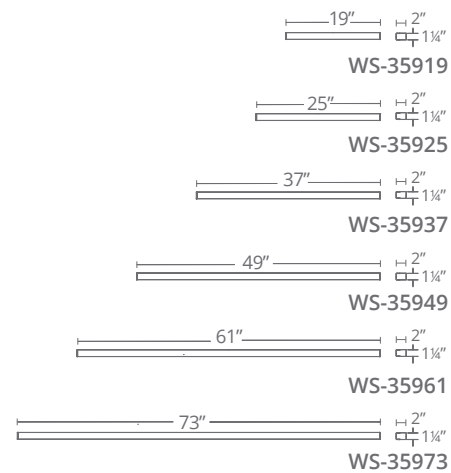

Model	Width	Wattage	Voltage	LED Lumens	Delivered Lumens	Finish
WS-35919	19"	16W		1288	634	AL <i>Brushed Aluminum</i>
WS-35925	25"	22W		1720	874	
WS-35937	37"	33W		2576	1271	
WS-35949	49"	43W	120V	3440	1693	
WS-35961	61"	45W		3670	1739	
WS-35973	73"	65W		5152	2542	
		87W		6880	3386	

Example: WS-35919-AL