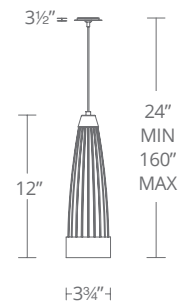

Model	Height	Wattage	Voltage	LED Lumens	Delivered Lumens	Finish
PD-11912	12"	22W	120-277V	1725	812	AB Aged Brass

Example: PD-11912-AB
For Title 24 option, add a "T24" before the finish: PD-11912-T24-AB