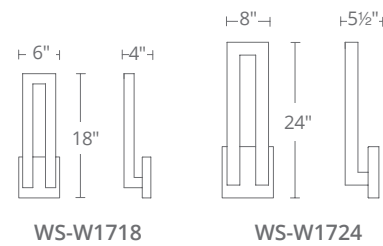

Model	Height	Wattage	Voltage	LED Lumens	Delivered Lumens	Finish
WS-W1718	18"	32W	120V	1405	956	BK Black
WS-W1724	24"	37W	120V	2337	1590	BZ Bronze GH Graphite

Example: WS-W1718-GH
For 277V special order, add an "F" before the finish: WS-W1718F-GH