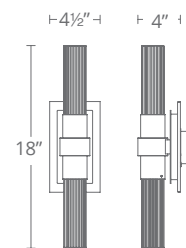

Model	Height	Wattage	Voltage	LED Lumens	Delivered Lumens	Finish
WS-18818	18"	15W	120-277V	1054	971	AB Aged Brass

Example: WS-18818-AB