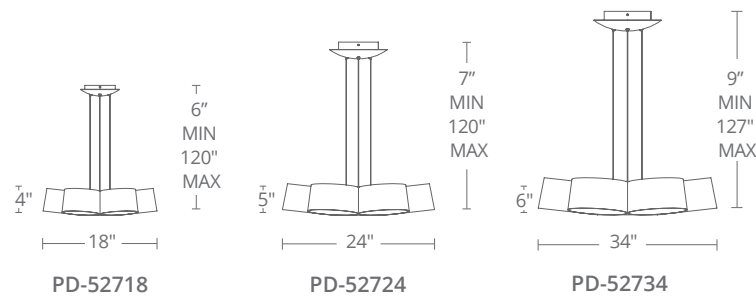

- 14K gold leaf or silver leaf
- Twist lock glass inside, no visible hardware
- Thin, powered aircraft cables provide an ultra-clean look for adjustable suspension height
- ETL & cETL damp location listed
- Dimmer: ELV
- Transformer concealed within the canopy
- Rated Life: 54,000 hours
- Color temp: 3000K
- 277V special order
- CRI: 90

Model	Width	Wattage	Voltage	LED Lumens	Delivered Lumens	Finish	Canopy-Interior/Exterior
PD-52718	18"	55W		2885	1255		
PD-52724	24"	59W	120V	3753	2790	GL	Gold Leaf/Dark Bronze
PD-52734	34"	129W		7880	3414		

Example: PD-52718-GL
For 277V special order, add an "F" before the finish: PD-52718F-GL