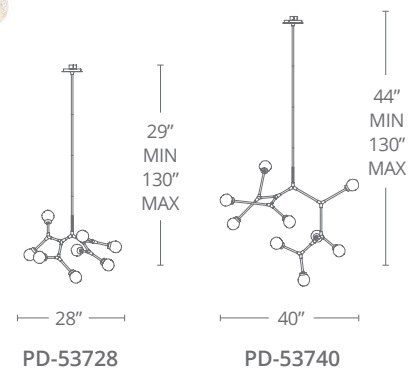

Model	Lights	Wattage	Voltage	LED Lumens	Delivered Lumens	Finish
PD-53728	8 Lights	15W	120-277V	795	737	AB Aged Brass
PD-53740	9 Lights	16W	120-277V	1107	916	PN Polished Nickel

Example: PD-53728-PN