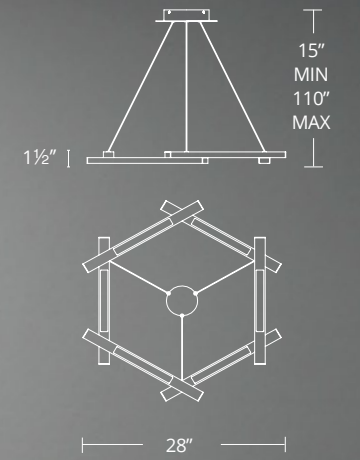

Model	Width	Wattage	Voltage	LED Lumens	Delivered Lumens	Finish
PD-43728	28"	42W	120-277V	5800	2156	AL <i>Brushed Aluminum</i> BK <i>Anodized Black</i>

Example: PD-43728-AL