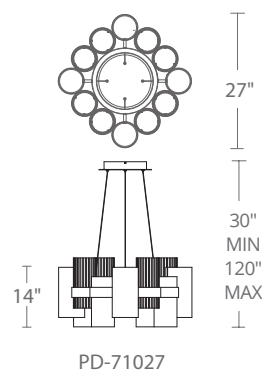

- Quick spin-on canopy design with minimal hardware for easy installation
- Uniquely textured metalwork paired with beaded glass shades
- Thin, powered aircraft cables provide an ultra-clean look for adjustable suspension height
- JA8 Title 24 2019 compliant
- ETL & cETL damp location listed
- Dimmer: ELV, TRIAC 0-10V
- Universal Driver (120-277V) concealed within canopy
- Rated Life: 50,000 hours
- Color temp: 3000K
- CRI: 90