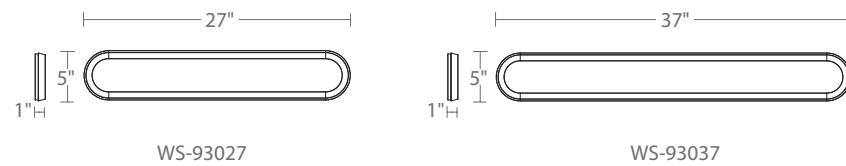

- Elongated thin profile with evenly distributed illumination
- Mount vertically or horizontally
- ADA compliant
- JAB Title 24 2019 compliant
- ETL & cETL damp location listed
- Dimmer: ELV, TRIAC
- Universal Driver (120-277V) concealed within fixture
- Rated Life: 50,000 hours
- Color temp: 3000K
- CRI: 90

Model	Length	Wattage	Voltage	LED Lumens	Delivered Lumens	Finish
WS-93027	27"	19W	120-277V	1397	1320	BN <i>Brushed Nickel</i>
WS-93037	37"	25W		1742	1617	WT <i>White</i>

Example: WS-93037-BN