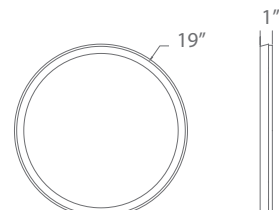

FM-4219

Model	Diameter	Wattage	Voltage	LED Lumens	Delivered Lumens	Finish
FM-4207	7"	15W	120V	1391	1002	BN <i>Brushed Nickel</i>
FM-4211	11"	20W	120V	2109	1521	BK <i>Black</i>
FM-4215	15"	26W	120V	3084	2221	WT <i>White</i>
FM-4219	19"	31W	120-277V	3985	2870	

Example: FM-4211-WT