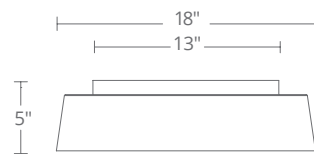

Model	Diameter	Wattage	Voltage	LED Lumens	Delivered Lumens	Finish
FM-51318	18"	35W	120V	3013	1455	GL Gold Leaf/Dark Bronze

Example: FM-51318-GL