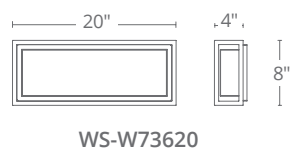

- Mount vertically or horizontally
- Weather-resistant powder coat
- Mitered glass with white ceramic glaze
- ADA compliant, low profile design
- CEC Title 24 compliant
- ETL & cETL wet location listed, IP65
- Dimmer: ELV
- No transformer or driver needed
- Rated Life: 54,000 hours
- Color temp: 3000K
- 277V options available (special order)
- CRI: 90