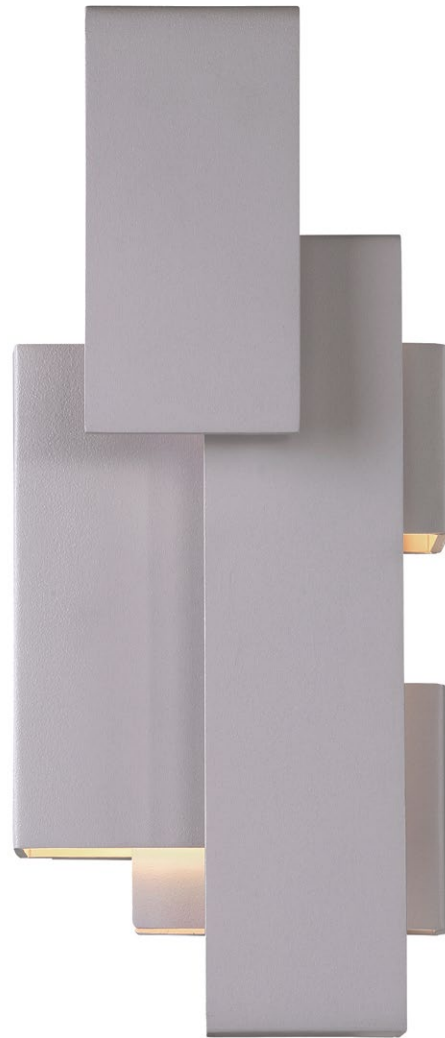

ESCHER

Enigmatic spatial representation of a continuum. Different vantage points offer dramatic views of the entangled metal bands.

- Silk-screened linen, mitered glass diffuser
- ADA compliant, low profile design
- ETL & cETL damp location listed
- Dimmer: ELV
- Universal Driver (120-277V) installs within the junction box, driver dimensions: 2.8" x 1.3" x 1.2"
- Rated Life: 50,000 hours
- Color temp: 3000K
- CRI: 90

Model	Height	Wattage	Voltage	LED Lumens	Delivered Lumens	Finish
WS-95614	14"	11W	120-277V	210	130	TT Titanium

Example: WS-95614-TT