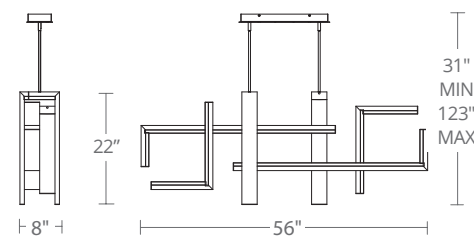

- Hang straight swivel
- Ambient light distributed from multiple diffusers
- JA8 Title 24 2019 compliant
- ETL & cETL damp location listed
- Dimmer: ELV, 0-10V
- Universal Driver (120-277V) concealed within canopy
- Six 12" and two 6" down rods included (additional down rods available for purchase)
- Rated Life: 50,000 hours
- Color temp: 3000K
- CRI: 90

Model	Length	Wattage	Voltage	LED Lumens	Delivered Lumens	Finish
PD-80056	56"	40W	120-277V	2794	1937	AB BK Aged Brass Black

Example: PD-80056-AB