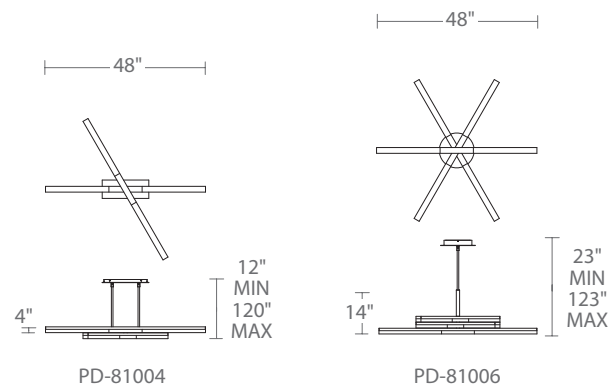

See complimentary pieces on page 8, 156, 222

Model	# of lights	Wattage	Voltage	LED Lumens	Delivered Lumens	Finish
PD-81004	4	32W	120-277V	2642	1719	AB Aged Brass
PD-81006	6	45W	120-277V	4135	2489	AN Antique Nickel

Example: PD-81004-AB