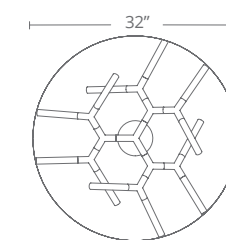

KRYPTONITE

An elaborate modern array of wands crowned with crystals illuminated by LEDs. Slim low profile adjustable elemental cylindrical designs for modern vignettes created in free form. This chandelier can stand alone or be ganged together in multiples.

- Rotatable arms
- Cylindrical crystalized Piastra crystal
- Adjust at joints to customize look
- ETL & cETL damp location listed
- Dimmer: ELV
- Universal Driver (120-277V) installs within junction box, driver dimensions: 2.8" x 1.3" x 1.2"
- Three 12" and one 6" down rods included (additional down rods available for purchase)
- Rated Life: 50,000 hours
- Color temp: 3000K
- CRI: 90

Model	Width	Wattage	Voltage	LED Lumens	Delivered Lumens	Finish
PD-54732	27"	31W	120-277V	1195	962	BK Black/Piastra Crystal
PD-54765	55"	46W	120-277V	1780	1217	PN Polished Nickel/Piastra Crystal

Example: PD-54765-BK

PD-54732