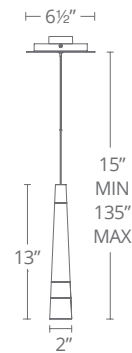

Model	Height	Wattage	Voltage	LED Lumens	Delivered Lumens	Finish
PD-92818	13"	9W	120-277V	571	463	DW Dark Walnut

Example: PD-92818-DW