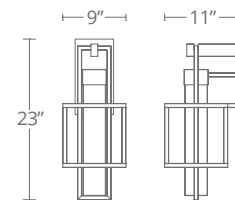

WS-W48823

- Mitered glass shade
- Weather-resistant powder coat
- Intricately welded for clean, seamless look
- ETL & cETL wet location listed, IP65
- CEC Title 24 compliant
- Dimmer: ELV
- No transformer or driver needed
- Rated Life: 54,000 hours
- Color temp: 3000K
- CRI: 90

Model	Height	Wattage	Voltage	LED Lumens	Delivered Lumens	Finish
WS-W48816	16"	13W	120V	1078	546	BK
WS-W48823	23"	15W	120V	1387	728	BK

Example: WS-W48823-BK